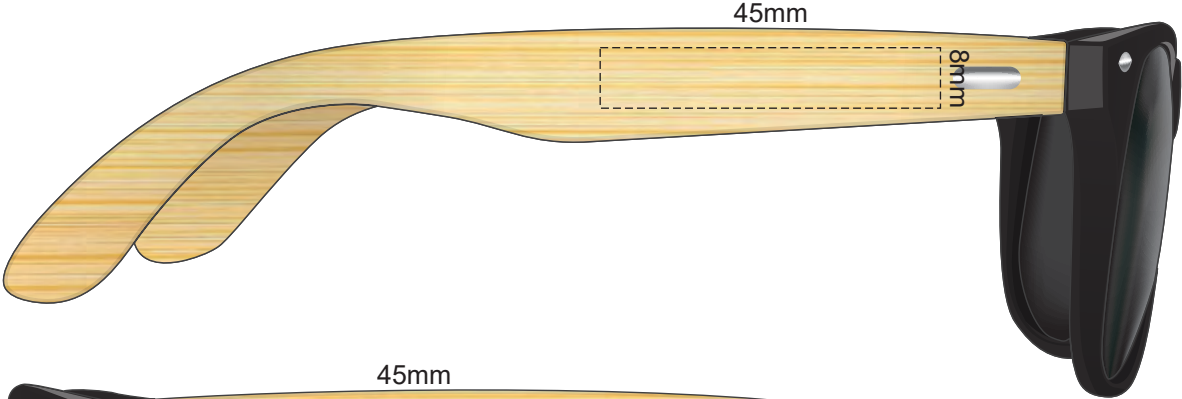

100% of Actual Size
Pad Print

100% of Actual Size
Laser Engraving

This product is a natural material, please allow for variances in grain pattern and engraving colour.

Engraves to Natural Etch