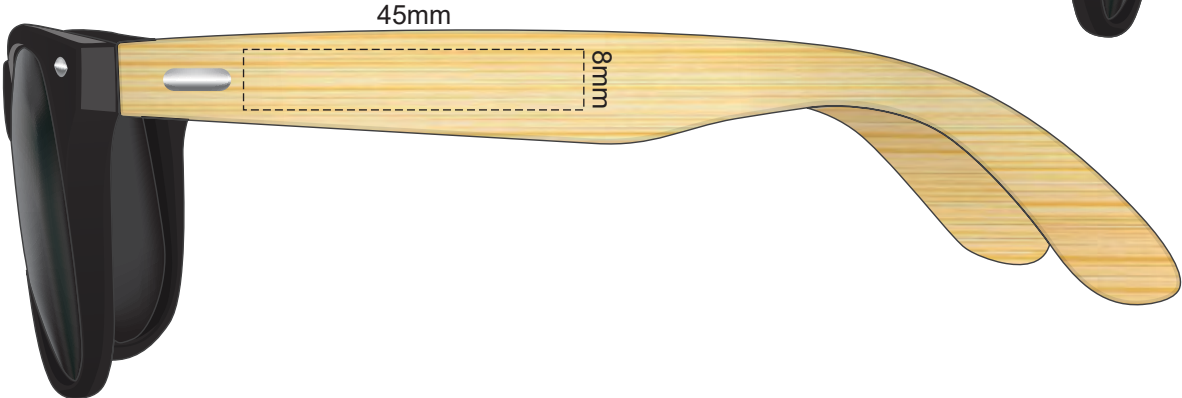

100% of Actual Size
Pad Print

100% of Actual Size
Laser Engraving

This product is a natural material, please allow for variances in grain pattern and engraving colour.

Engraves to Natural Etch