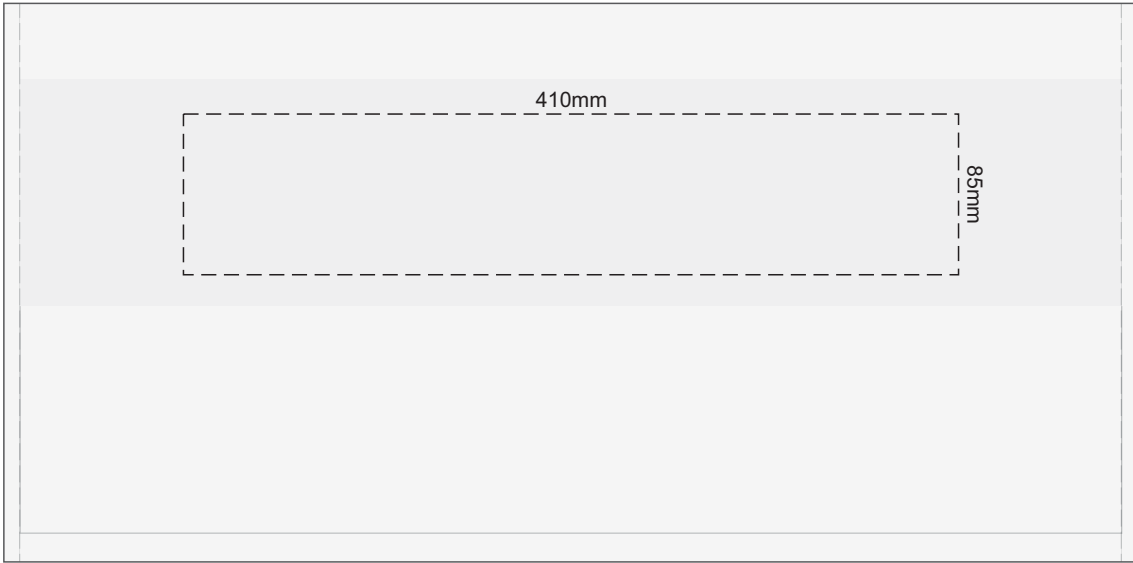

25% of Actual Size  
Screen Print

25% of Actual Size  
Colourflex Transfer

100% of Actual Print Size  
Embroidery  
150mm

80mm