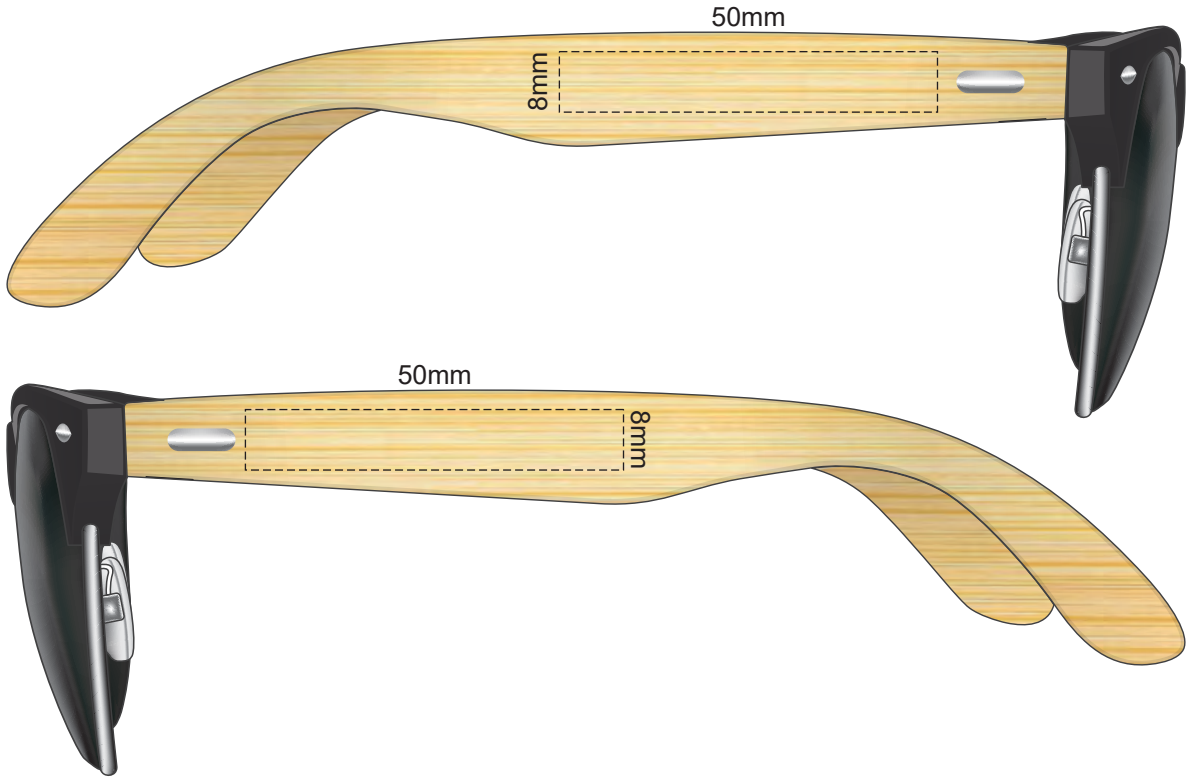

100% of Actual Size
Pad Print

100% of Actual Size
Laser Engraving

This product is a natural material, please allow for variances in grain pattern and engraving colour.

Engraves to Natural Etch