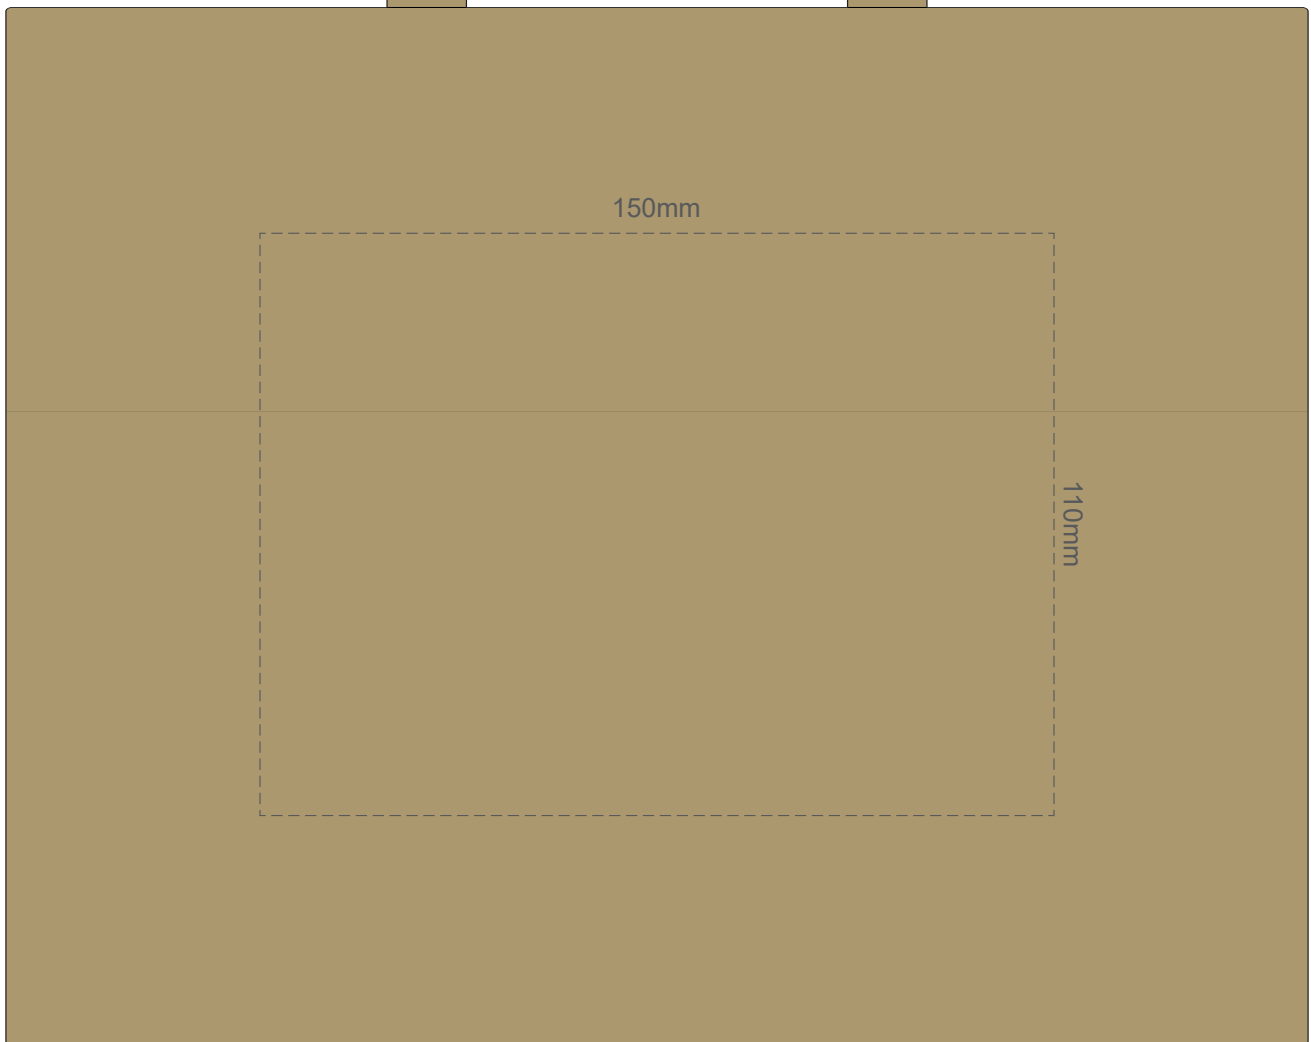

70% of Actual Size
Screen Print (one colour)

FRONT ONLY

70% of Actual Size
Digital Packaging Print

FRONT ONLY

Digital Packaging Print is only available on white and natural products.
As this is an uncoated substrate and artwork is printed directly onto the product via CMYK print with **no white** ink base, ink is absorbed into the product, giving the artwork a faded, vintage finish.