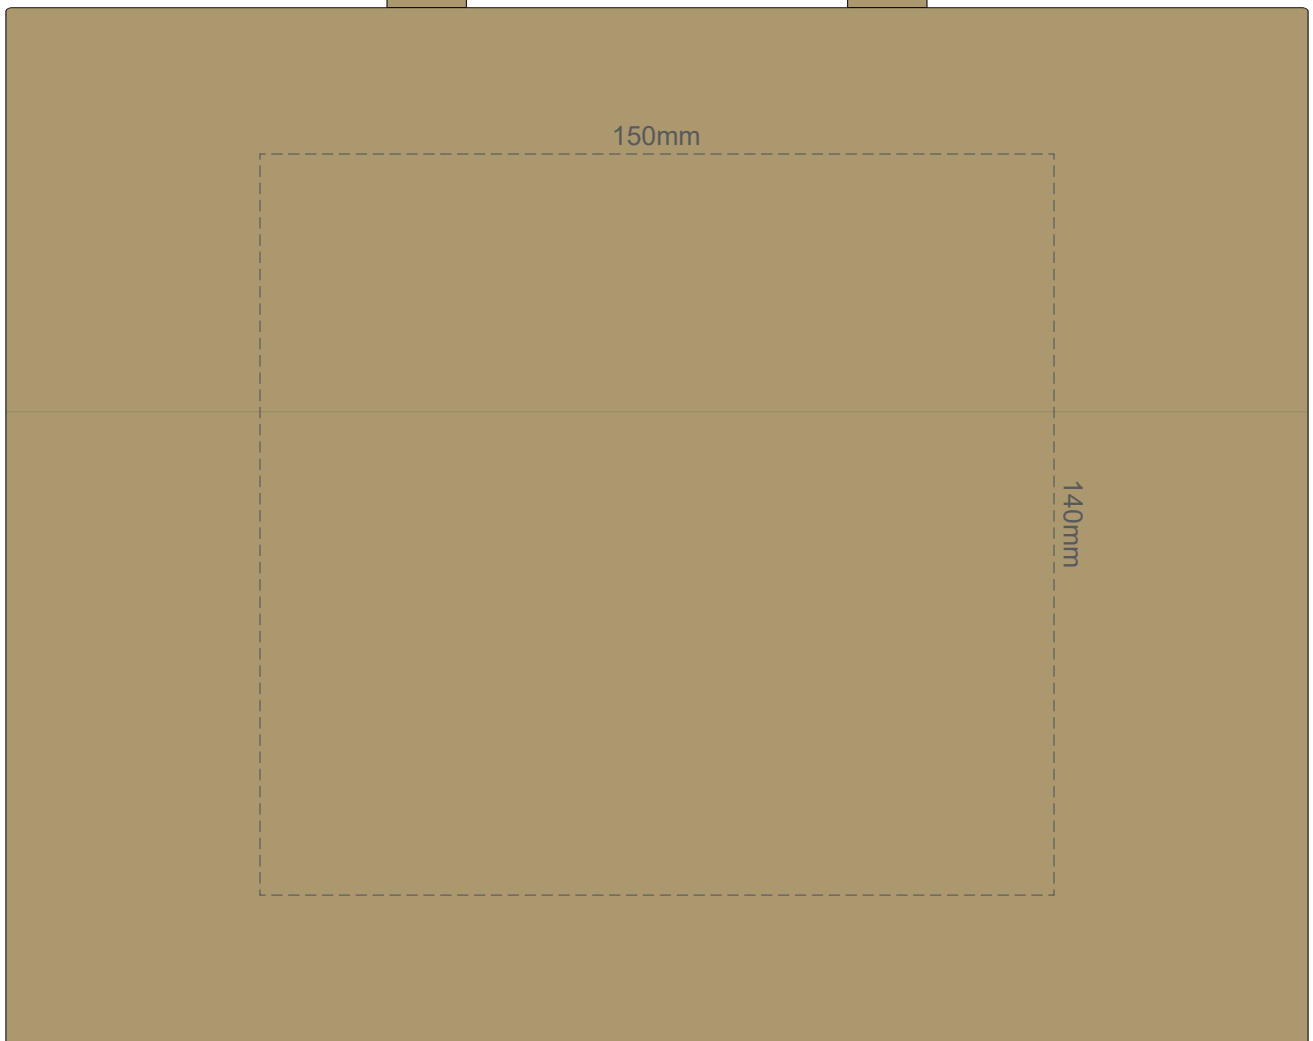

70% of Actual Size
Screen Print (one colour)

FRONT ONLY

70% of Actual Size
Digital Packaging Print

FRONT ONLY

Digital Packaging Print is only available on white and natural products.
As this is an uncoated substrate and artwork is printed directly onto the product via CMYK print with **no white** ink base, ink is absorbed into the product, giving the artwork a faded, vintage finish.