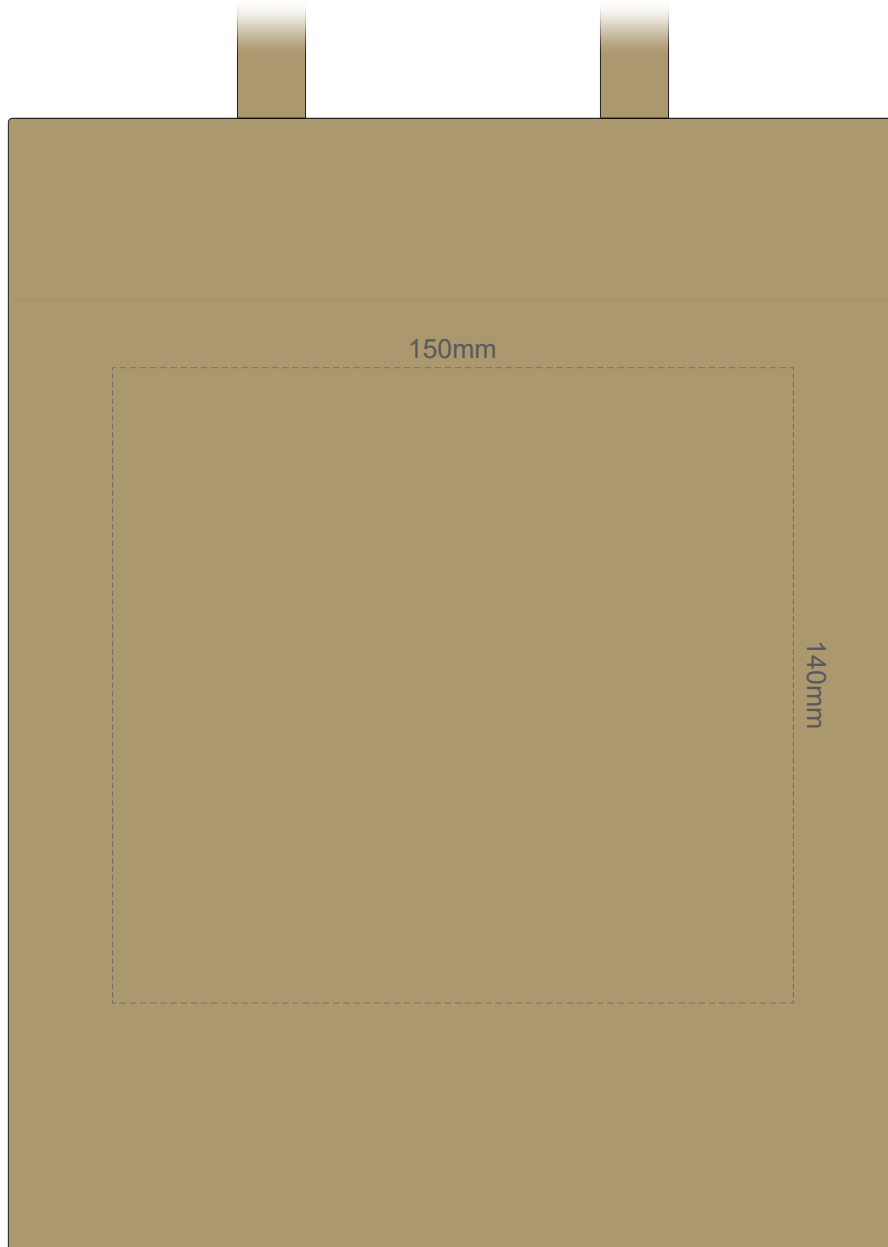

60% of Actual Size
Screen Print (one colour)
Digital Packaging Print
FRONT ONLY

Digital Packaging Print is only available on white and natural products.
As this is an uncoated substrate and artwork is printed directly onto the product via CMYK print with **no white** ink base, ink is absorbed into the product, giving the artwork a faded, vintage finish