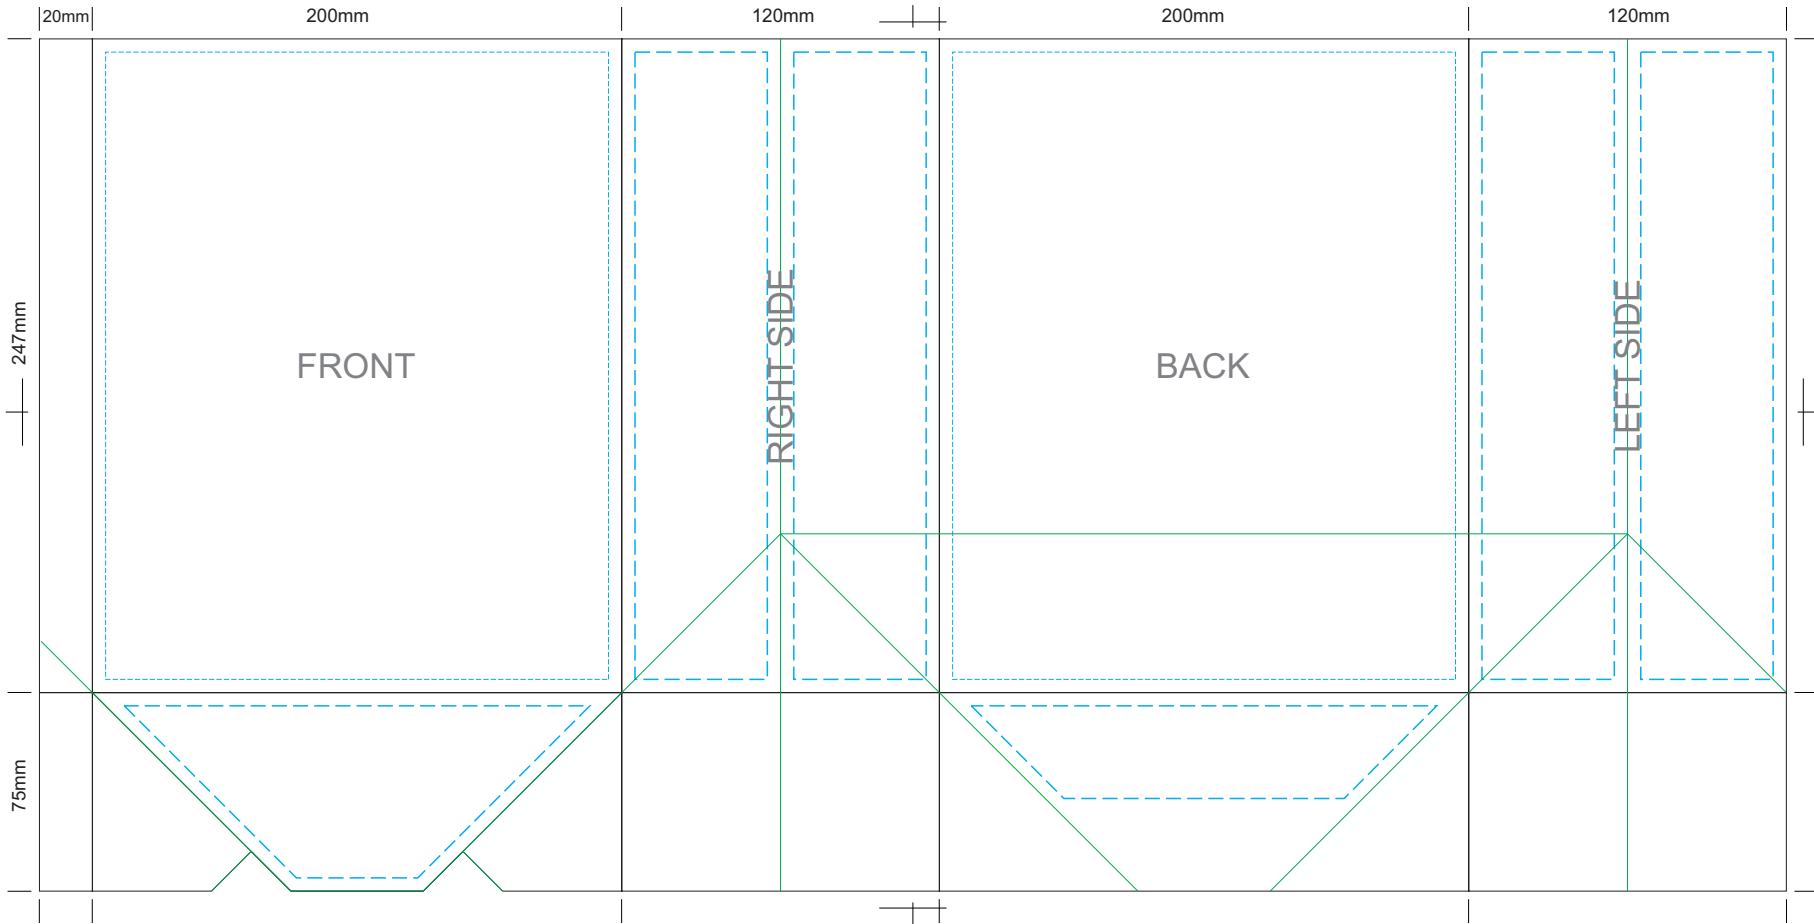

35% of Actual Size
Full Colour Template

Blue Line = The SIGNIFICANT PRINT AREA
(Keep all critical images & text within this box)
Black Line = Maximum print area
Green Line = Fold Lines