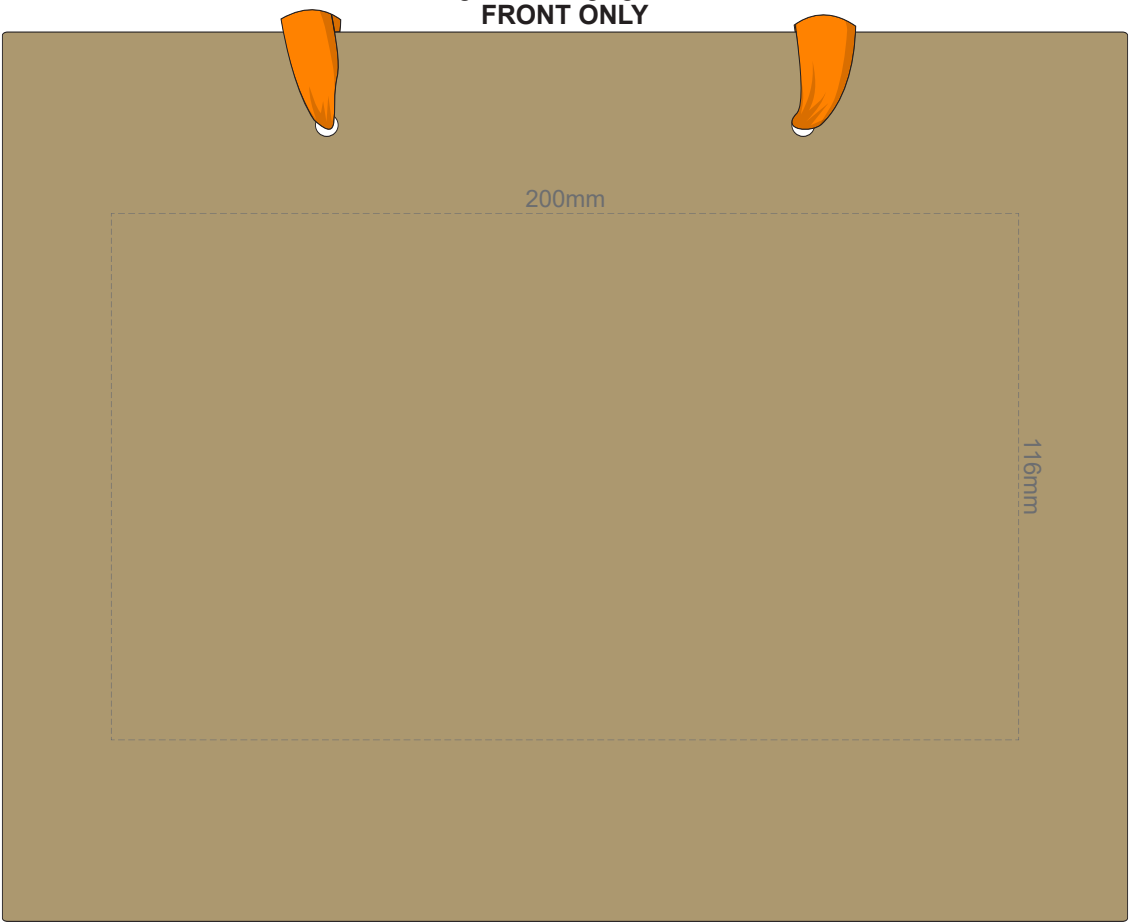

60% of Actual Size
Screen Print (One Colour Only)
Digital Packaging Print
FRONT ONLY

Digital Packaging Print is only available on white and natural products.
As this is an uncoated substrate and artwork is printed directly onto the product via CMYK print with **no white** ink base, ink is absorbed into the product, giving the artwork a faded, vintage finish.