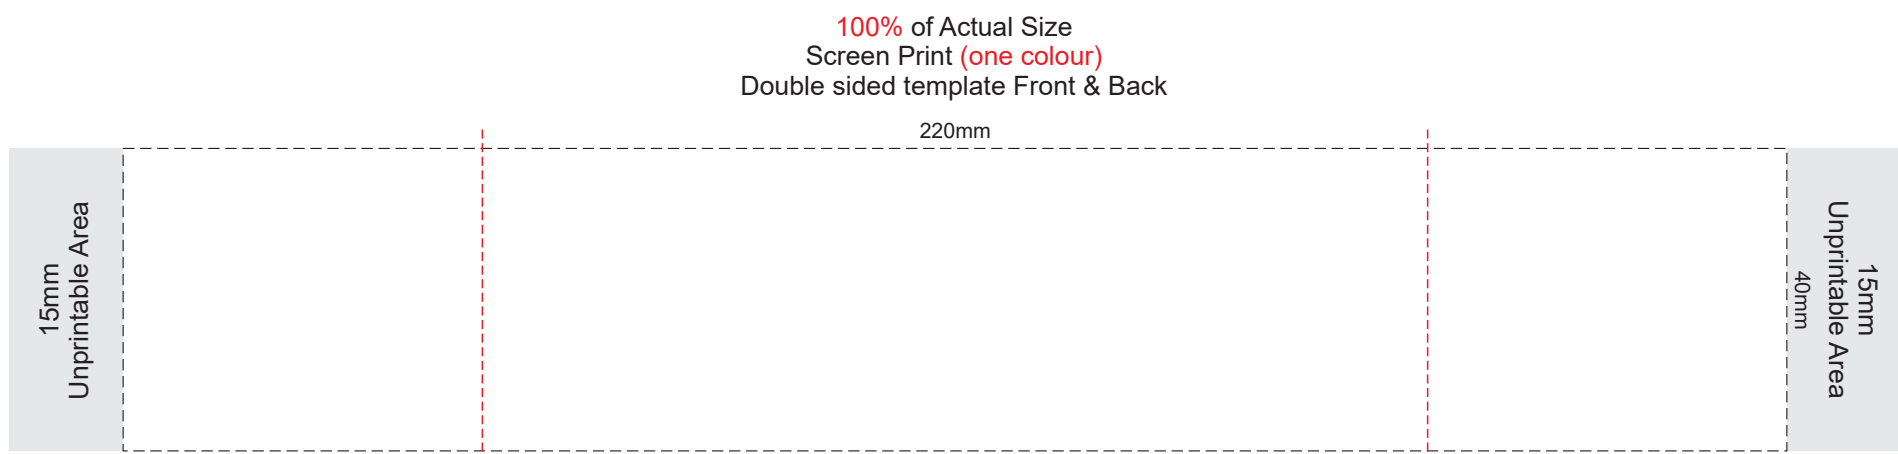

100% of Actual Size
Pad Print

SIDE 1

SIDE 2

100% of Actual Size
Silicone Digital Print

SIDE 1

SIDE 2

100% of Actual Size
Debossed

SIDE 1

SIDE 2

Red Line = Exact opposites of the product
(centre artwork to the red line)

100% of Actual Size
Digital Packaging Print
FRONT

Artwork will be printed directly onto the product via CMYK printing (no white), colours will not be vibrant due to white ink not being available for this process.