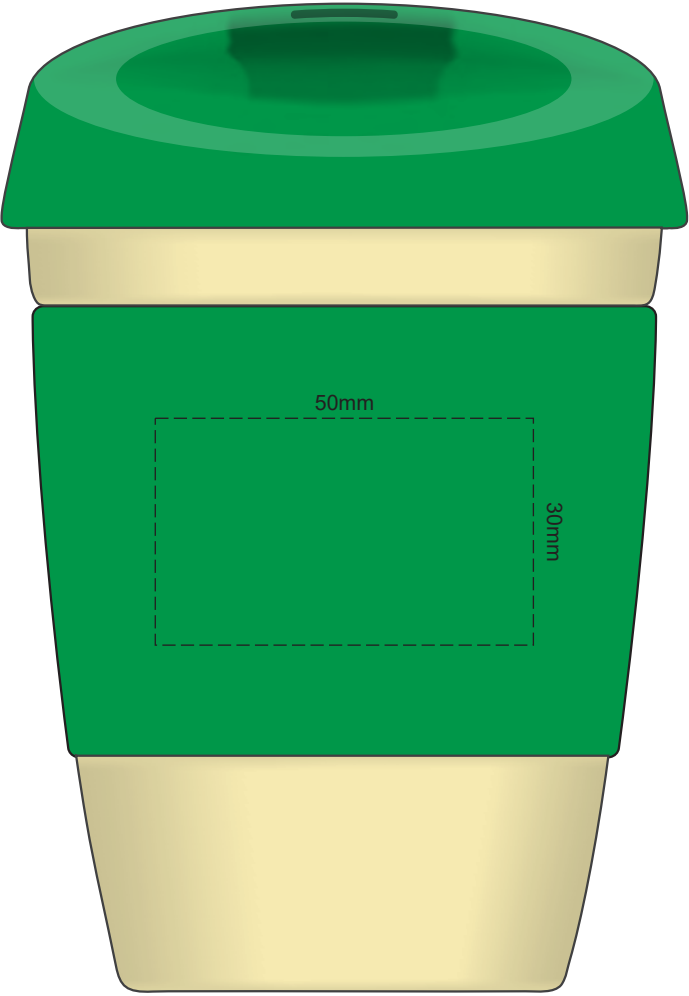

100% of Actual Size
Pad Print

SIDE 1

SIDE 2

100% of Actual Size
Silicone Digital Print

SIDE 1

SIDE 2

100% of Actual Size
Debossed

SIDE 1

SIDE 2

Red Line = Exact opposites of the product
(centre artwork to the red line)

100% of Actual Size
Digital Packaging Print
FRONT

Artwork will be printed directly onto the product via CMYK printing (no white), colours will not be vibrant due to white ink not being available for this process.