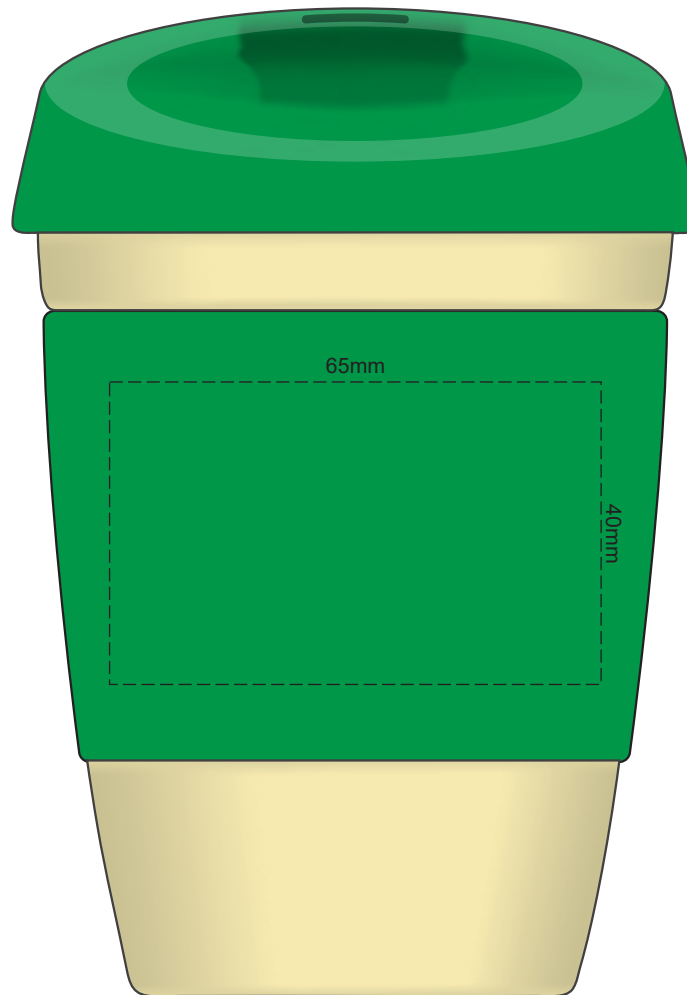

100% of Actual Size
Pad Print

SIDE 1

SIDE 2

100% of Actual Size
Silicone Digital Print

SIDE 1

SIDE 2

100% of Actual Size
Debossed

SIDE 1

SIDE 2

Red Line = Exact opposites of the product
(centre artwork to the red line)

100% of Actual Size
Digital Packaging Print
FRONT

Artwork will be printed directly onto the product via CMYK printing (no white), colours will not be vibrant due to white ink not being available for this process.