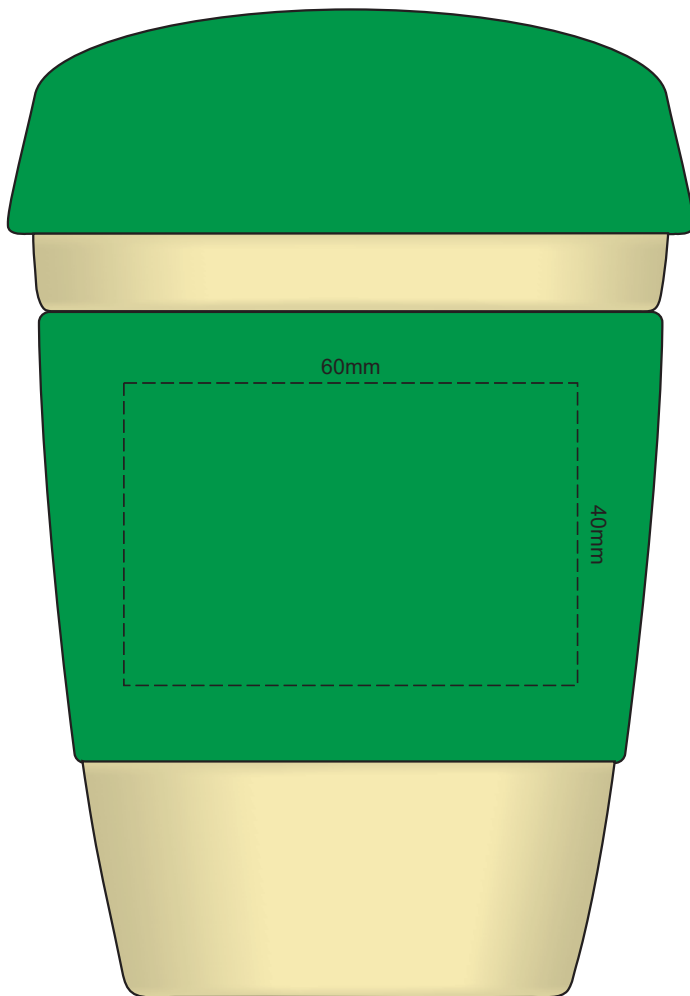

100% of Actual Size
Pad Print

SIDE 1

SIDE 2

100% of Actual Size
Silicone Digital Print

SIDE 1

SIDE 2

100% of Actual Size
Debossed

SIDE 1

SIDE 2

Red Line = Exact opposites of the product
(centre artwork to the red line)

100% of Actual Size
Digital Packaging Print
FRONT

Artwork will be printed directly onto the product via CMYK printing (no white), colours will not be vibrant due to white ink not being available for this process.