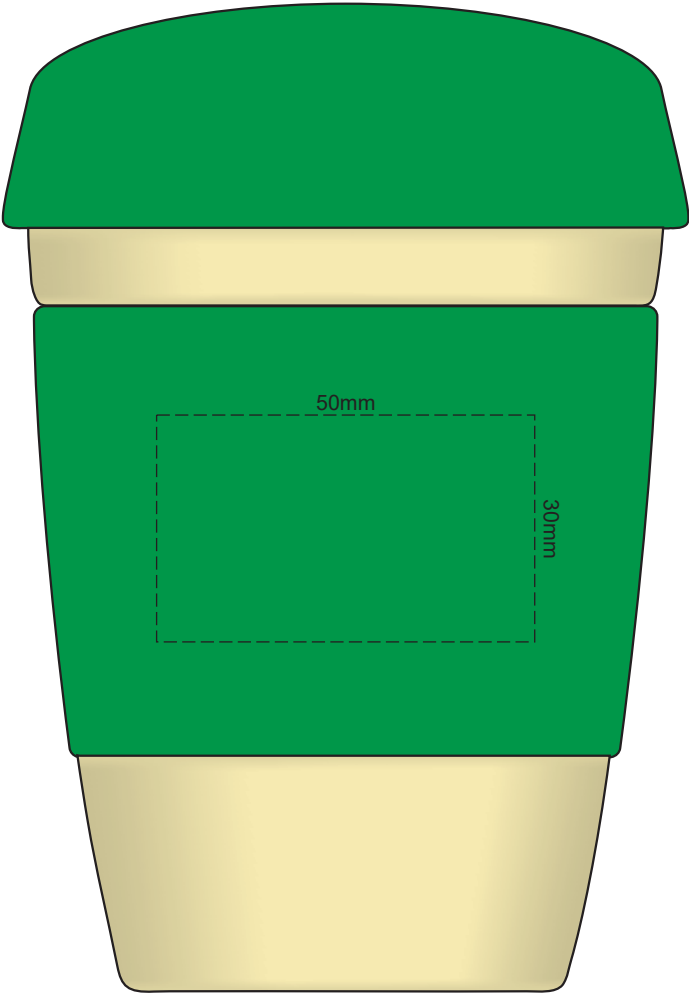

100% of Actual Size
Pad Print

SIDE 1

SIDE 2

100% of Actual Size
Silicone Digital Print

SIDE 1

SIDE 2

100% of Actual Size
Debossed

SIDE 1

SIDE 2

Red Line = Exact opposites of the product
(centre artwork to the red line)

100% of Actual Size
Digital Packaging Print
FRONT

Artwork will be printed directly onto the product via CMYK printing (no white), colours will not be vibrant due to white ink not being available for this process.