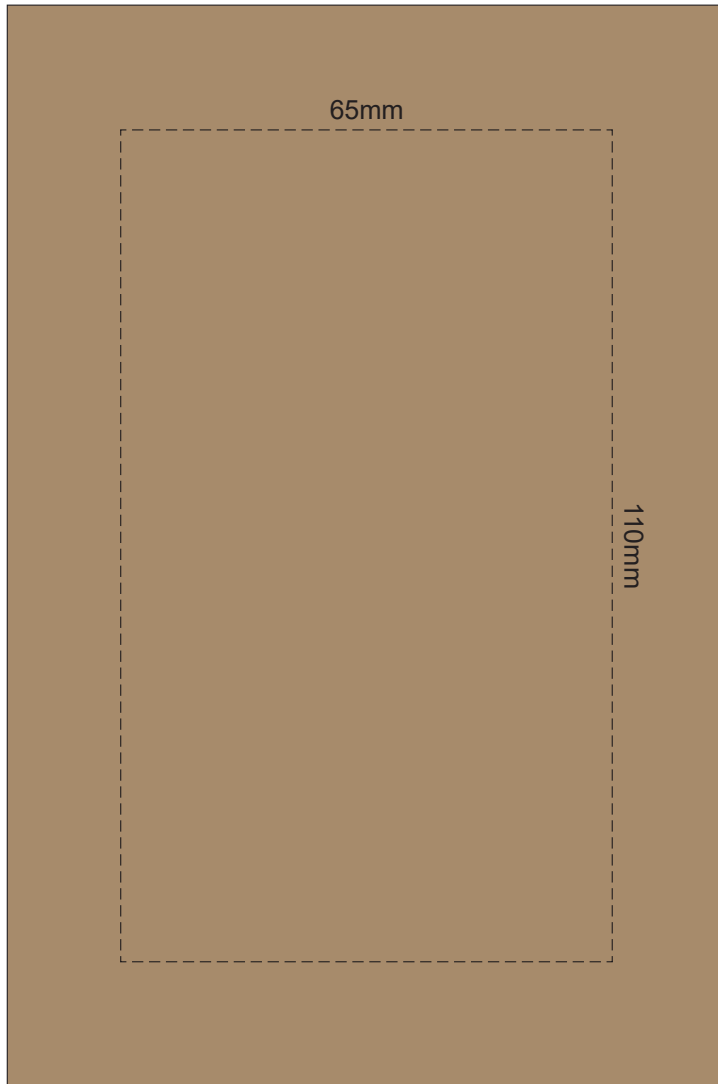

100% of Actual Size
Pad Print

SIDE 1

SIDE 2

100% of Actual Size
Silicone Digital Print

SIDE 1

SIDE 2

100% of Actual Size
Debossed

SIDE 1

SIDE 2

Red Line = Exact opposites of the product
(centre artwork to the red line)

100% of Actual Size
Digital Packaging Print
FRONT

Artwork will be printed directly onto the product via CMYK printing (no white), colours will not be vibrant due to white ink not being available for this process.