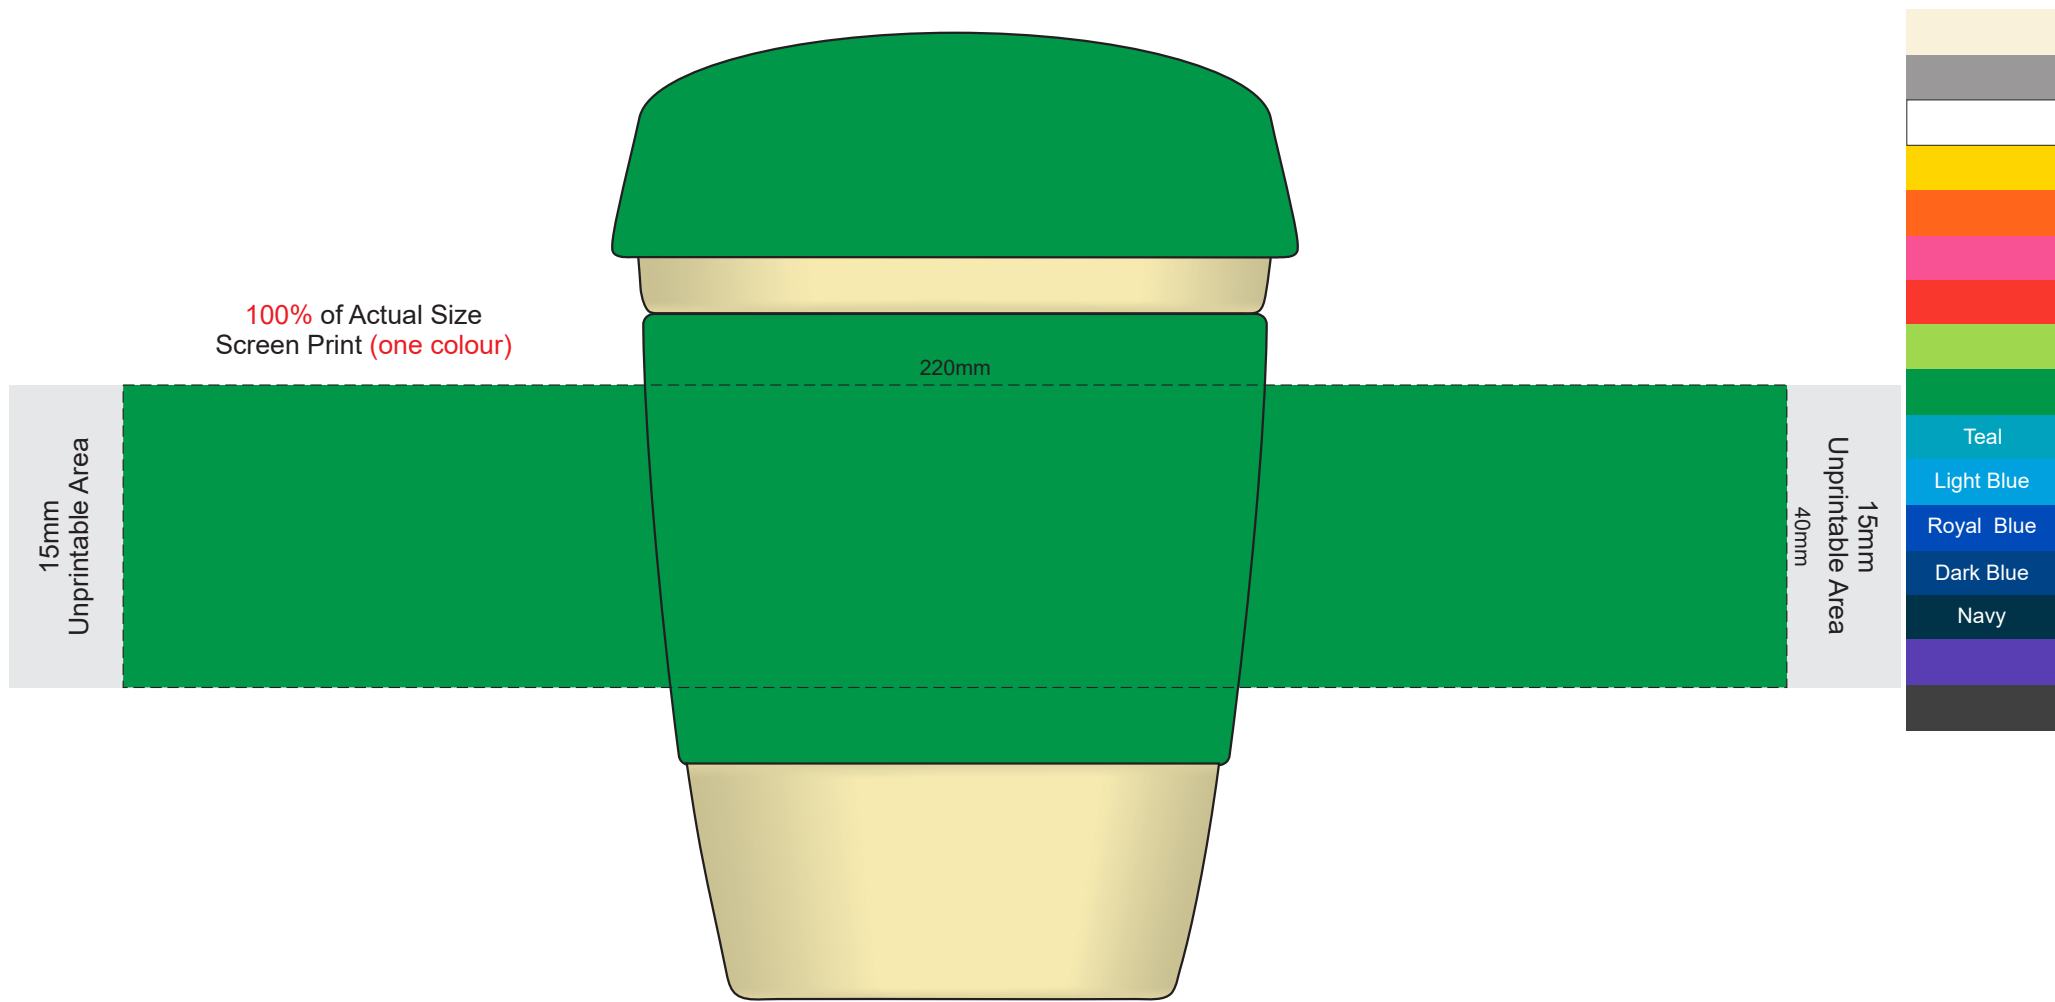

100% of Actual Size
Pad Print

SIDE 1

SIDE 2

100% of Actual Size
Silicone Digital Print

SIDE 1

SIDE 2

100% of Actual Size
Debossed

SIDE 1

SIDE 2

Red Line = Exact opposites of the product
(centre artwork to the red line)

100% of Actual Size
Digital Packaging Print
FRONT

Artwork will be printed directly onto the product via CMYK printing (no white), colours will not be vibrant due to white ink not being available for this process.