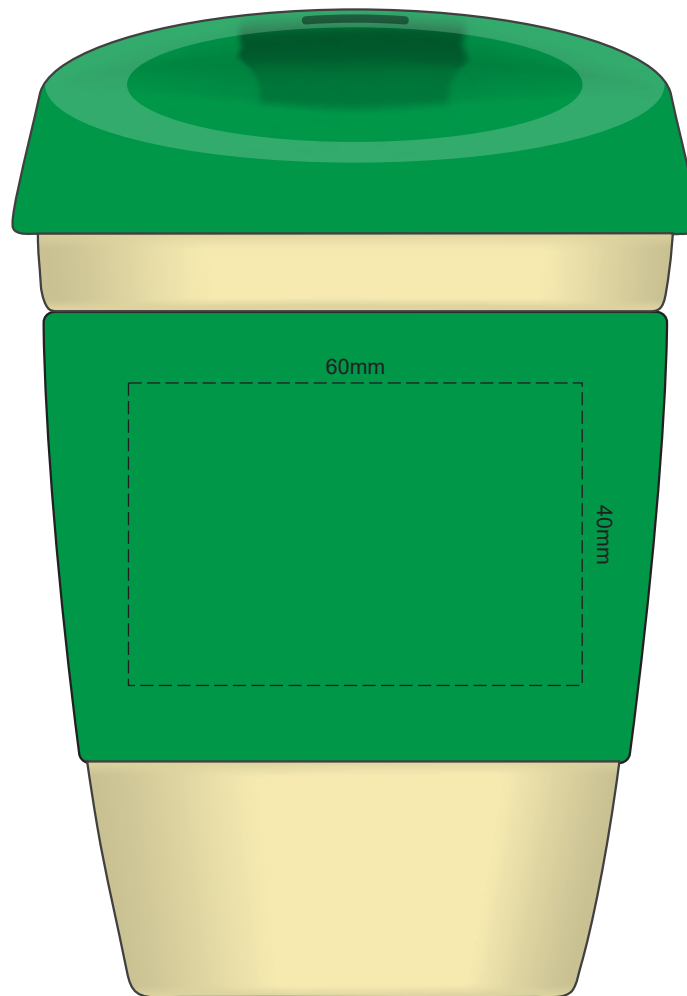

100% of Actual Size
Pad Print

SIDE 1

SIDE 2

100% of Actual Size
Silicone Digital Print

SIDE 1

SIDE 2

100% of Actual Size
Debossed

SIDE 1

SIDE 2

Red Line = Exact opposites of the product
(centre artwork to the red line)

100% of Actual Size
Digital Packaging Print
FRONT

Artwork will be printed directly onto the product via CMYK printing (no white), colours will not be vibrant due to white ink not being available for this process.