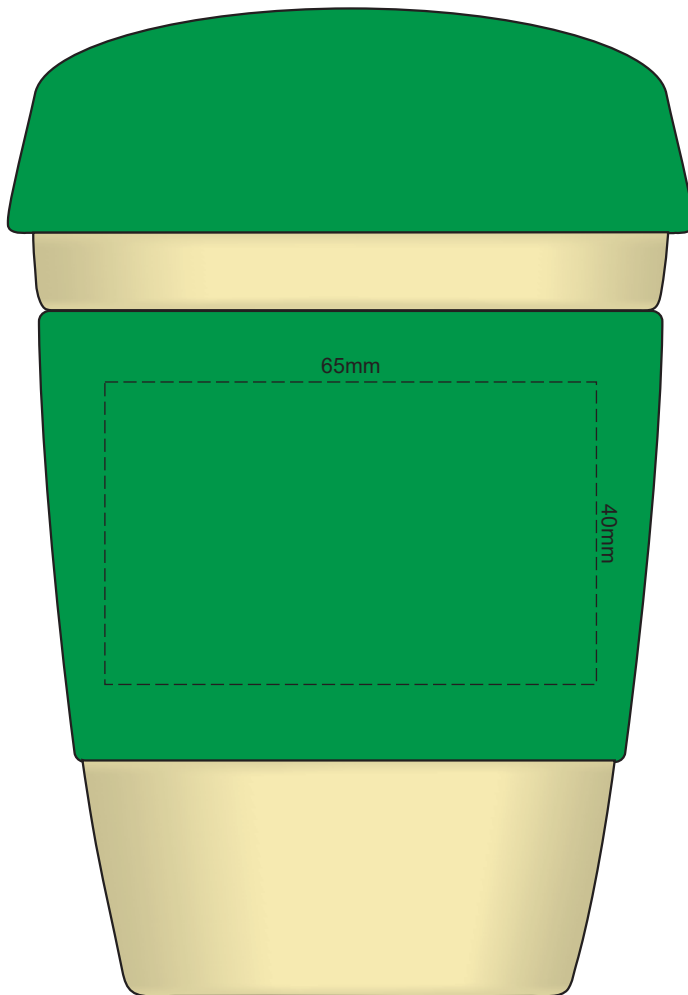

100% of Actual Size
Pad Print

SIDE 1

SIDE 2

100% of Actual Size
Silicone Digital Print

SIDE 1

SIDE 2

100% of Actual Size
Debossed

SIDE 1

SIDE 2

Red Line = Exact opposites of the product
(centre artwork to the red line)

100% of Actual Size
Digital Packaging Print
FRONT

Artwork will be printed directly onto the product via CMYK printing (no white), colours will not be vibrant due to white ink not being available for this process.