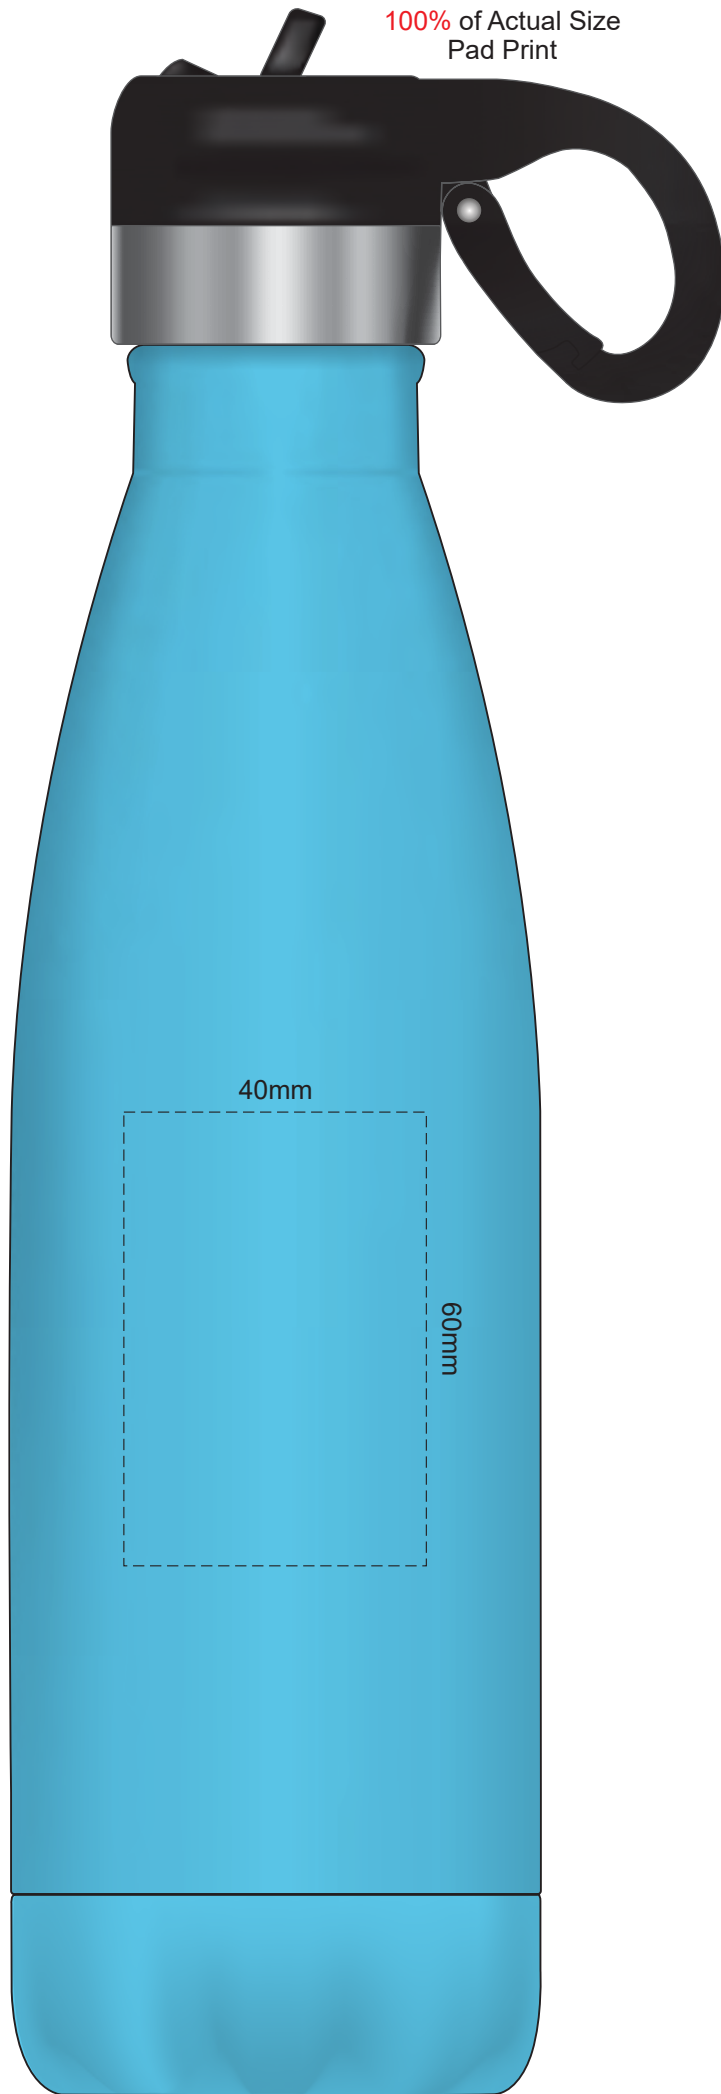

100% of Actual Size
Pad Print

100% of Actual Size
Screen Print

195mm

approximately 25mm unprintable area

90mm

Red Line = Exact opposites of the product
(centre artwork to the red line)

100% of Actual Size
Laser Engraving

Engraves to a
Shiny Steel Finish

90% of Actual Size
Rotary Digital
(Gloss Finish)

217mm

approximately 2mm unprintable area

approximately 2mm unprintable area

90mm

Red Line = Exact opposites of the product
(centre artwork to the red line)