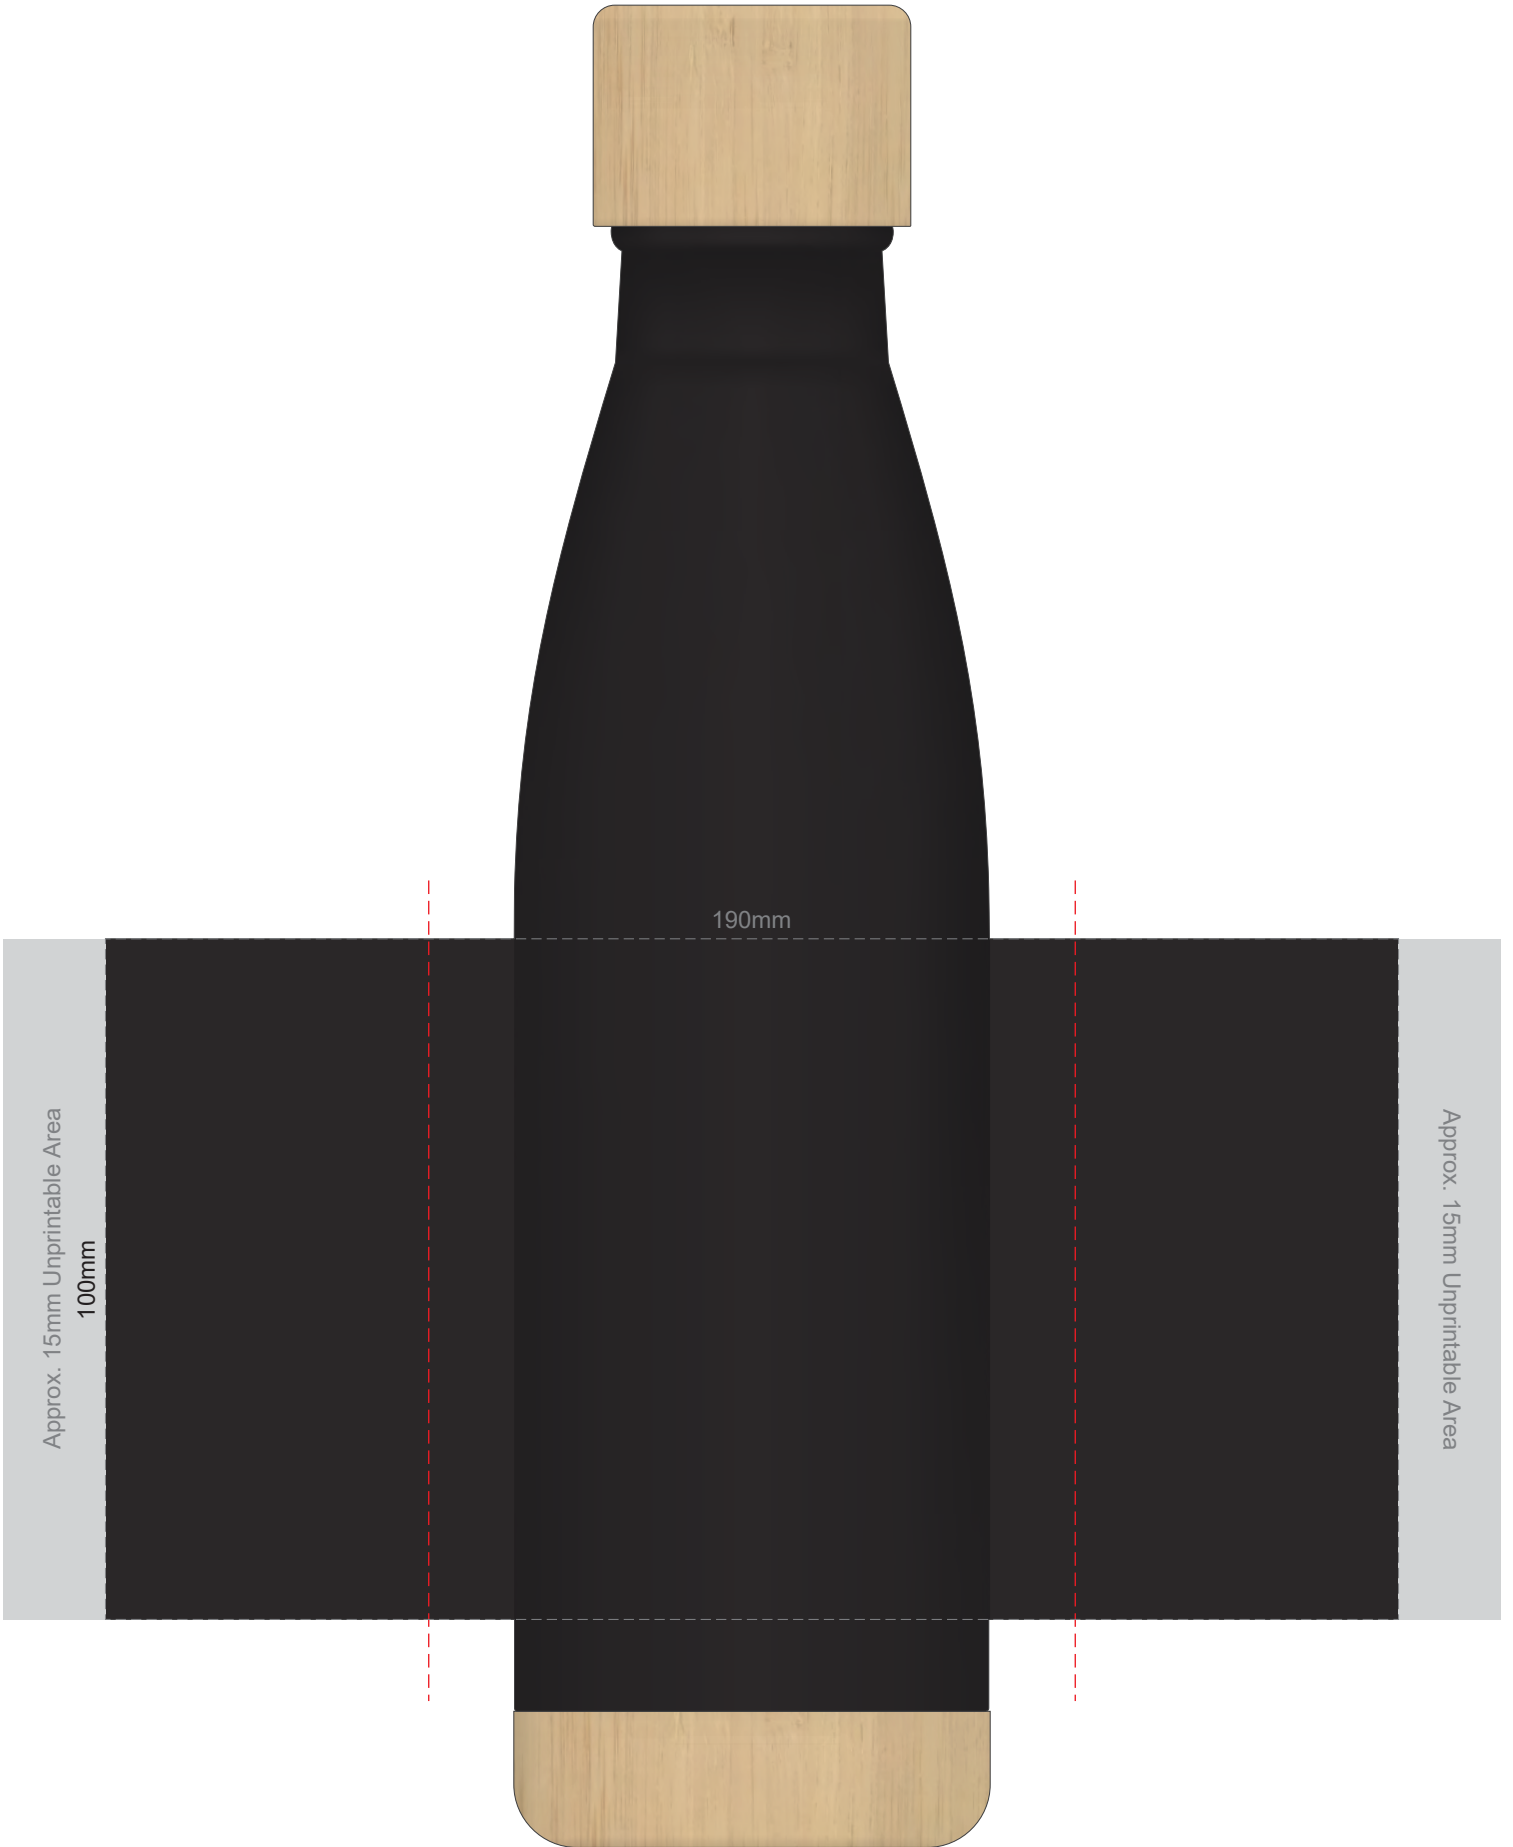

100% of Actual Size  
Pad Print

90% of Actual Size  
Screen Print (One Colour)

Red Line = Exact opposites of the product  
(centre artwork to the red line)

100% of Actual Size  
Laser Engraving

 Shiny Stainless Steel Finish

100% of Actual  
Size Digital Rotary  
(Gloss Finish)

110mm

200mm

Red Line = Exact opposites of the product  
(centre artwork to the red line)