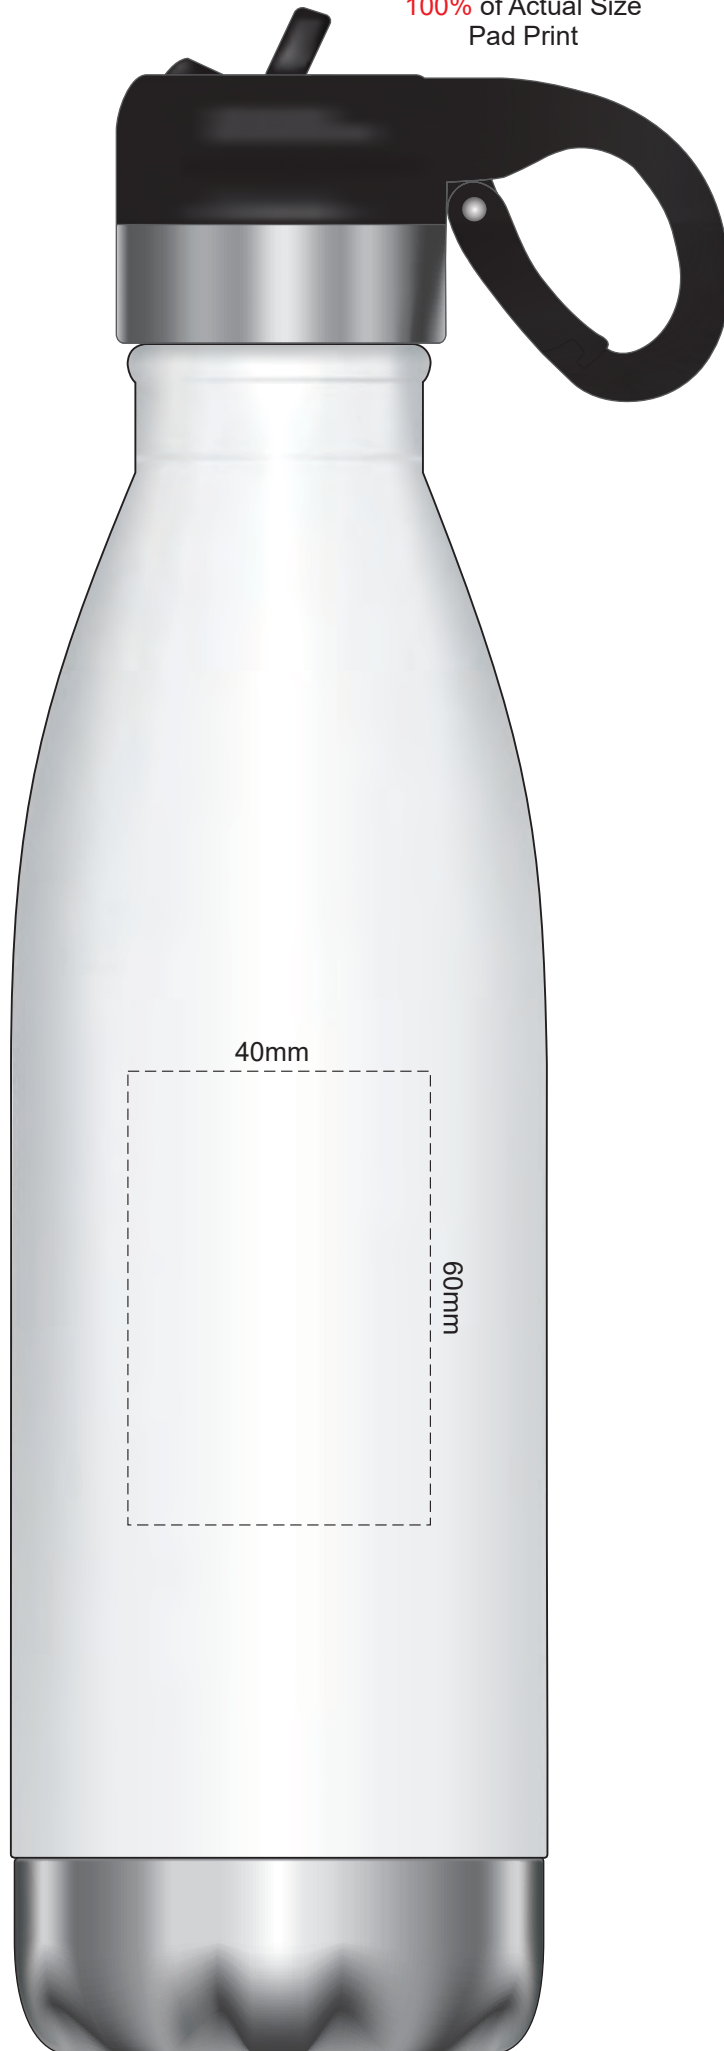

100% of Actual Size
Pad Print

70% of Actual Size
Screen Print

200mm

Approximately 10mm unprintable area

Approximately 10mm unprintable area
90mm

Red Line = Exact opposites of the product
(centre artwork to the red line)

100% of Actual Size
Laser Engraving

60mm

90mm

-  Silver Engraves to a Natural Etch
-  Colours Engraves to a Shiny Steel Finish

70% of Actual Size
Rotary Digital
(Gloss Finish)

218mm

Approximately 1mm unprintable area

Approximately 1mm unprintable area

90mm

Red Line = Exact opposites of the product
(centre artwork to the red line)