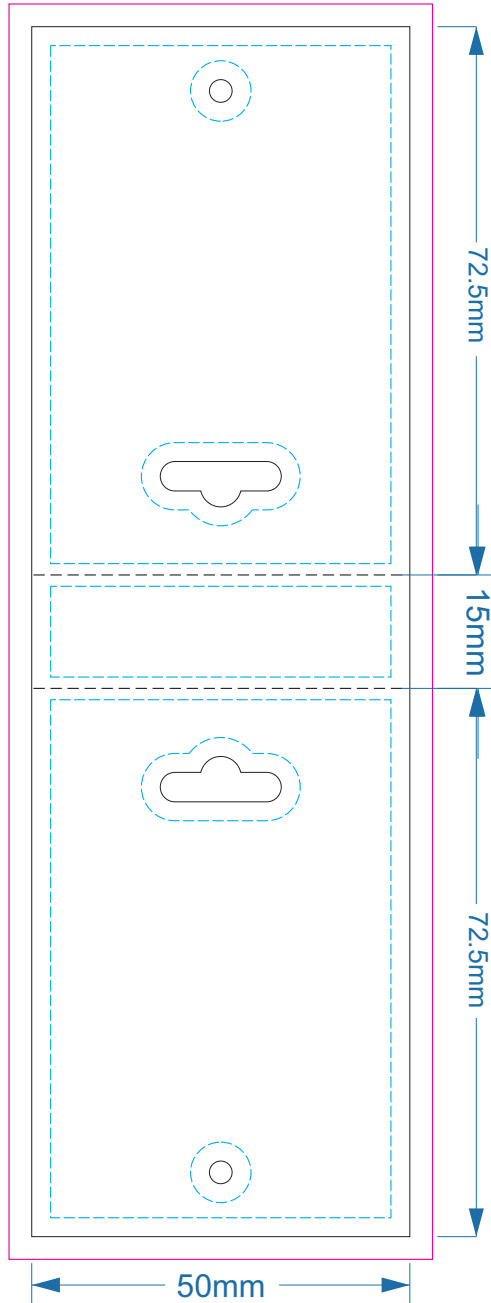

40% of Actual Size
Knitted Small (US 5 - 7)

Pantone colour matches will be approximate.

40% of Actual Size
Knitted Large (US 7 - 12)

Pantone colour matches will be approximate.

100% of Actual Size
Header Card - Digital Print

Blue Line = The SIGNIFICANT PRINT AREA
(Keep all critical images & text within this box)
Black Line = Maximum print area
Pink Line = Bleed off to here