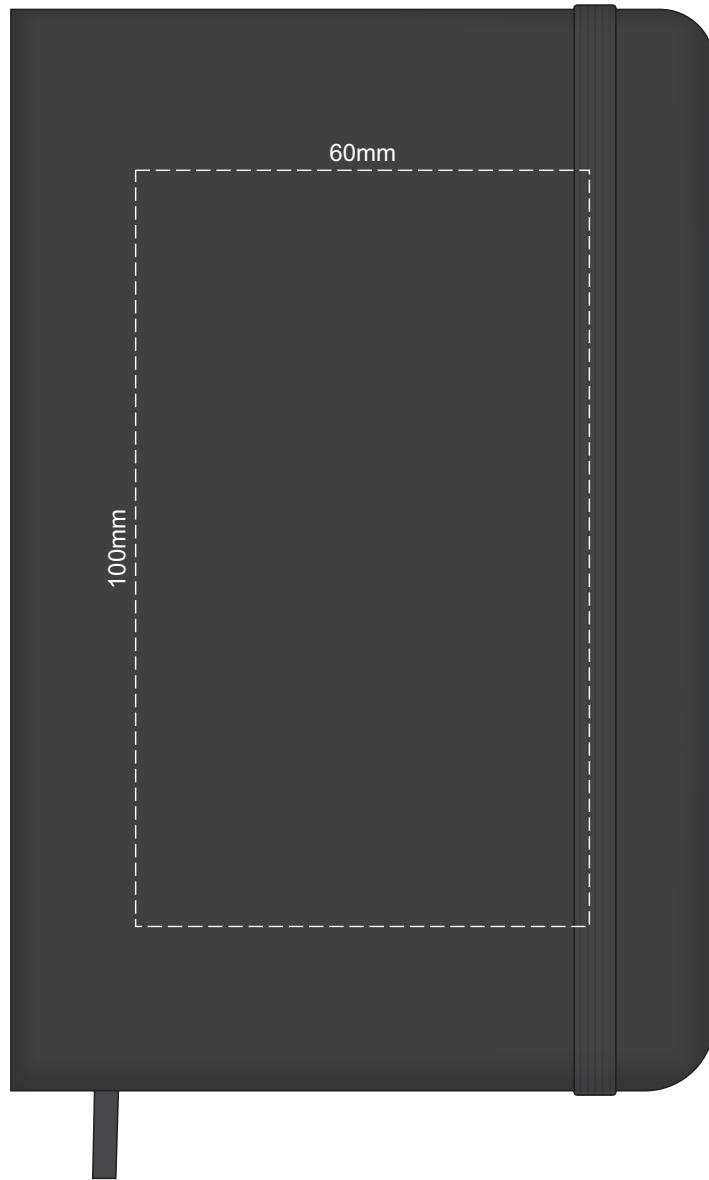

100% of Actual Size
Debossing

100% of Actual Size
Debossing Back Cover

100% of Actual Size
Pad Print Front End-Paper

The diagram shows a yellow rectangular pad print front end-paper with rounded corners and a black border. It is divided into two vertical panels by a central vertical line. The left panel features a large red dashed rectangle with a horizontal dimension of 55mm and a vertical dimension of 55mm. Below this rectangle is a small grid of nine squares (3x3) with the letter 'M' to its left. The right panel contains the text 'In case of loss, please return to:' followed by four horizontal lines for an address. Below that is the text 'As a reward: \$' followed by a horizontal line for a monetary value. At the bottom of the right panel is another red dashed rectangle with a horizontal dimension of 55mm and a vertical dimension of 55mm.

Branding area can be moved anywhere within the red lines.

100% of Actual Size
Pad Print Back End-Paper

Branding area can be moved anywhere within the red lines.