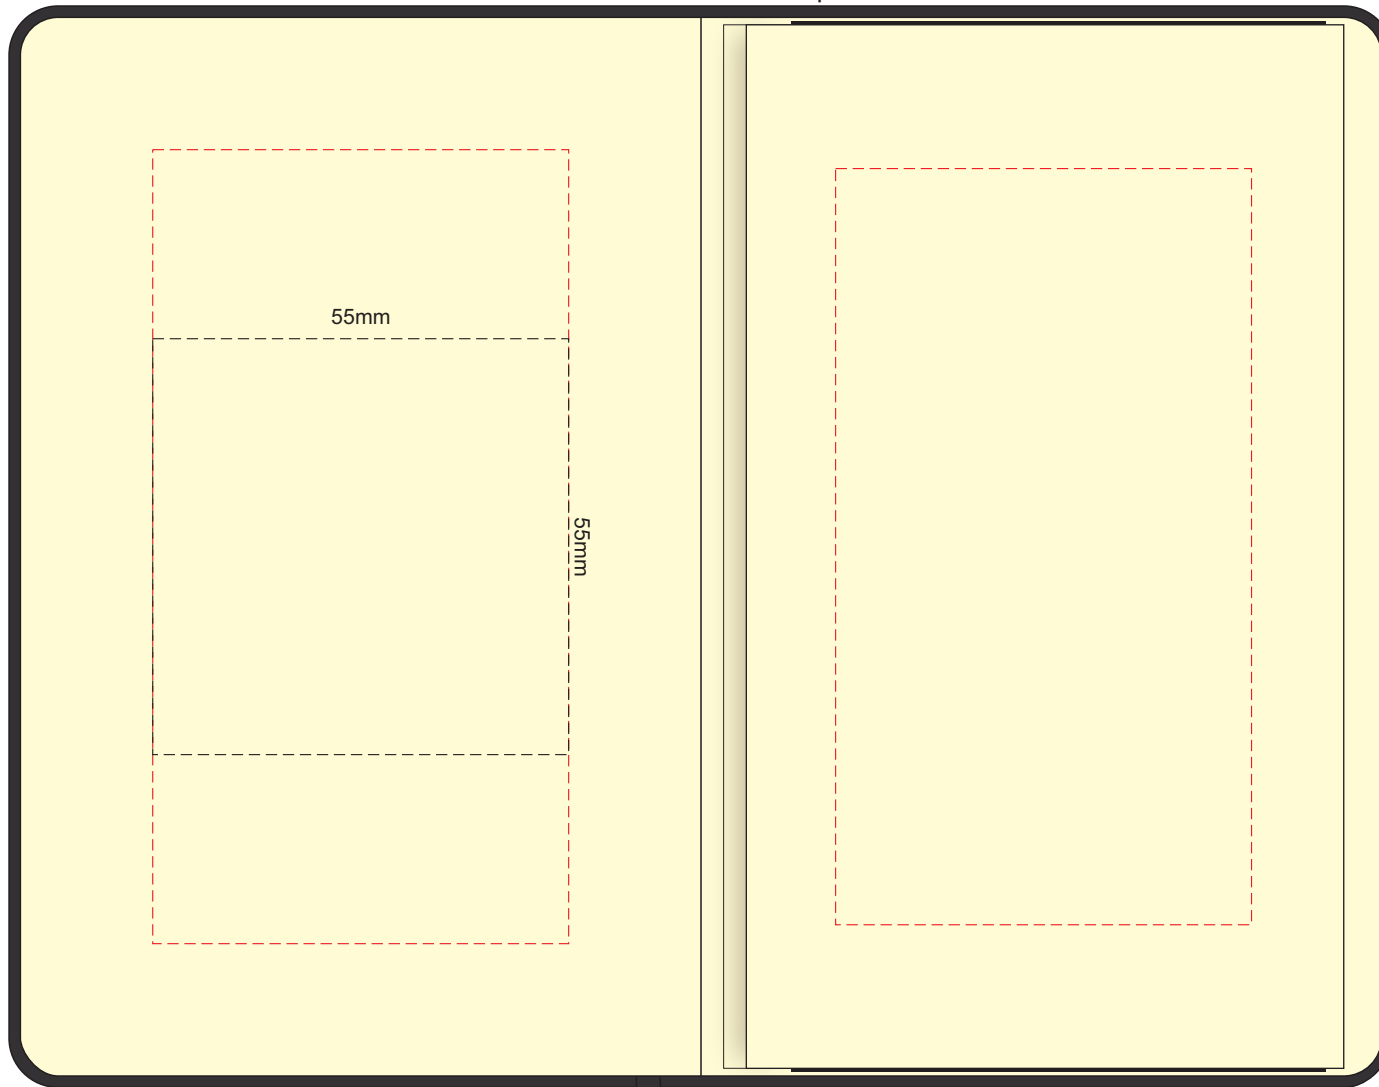

100% of Actual Size
Debossing

100% of Actual Size
Debossing Back Cover

100% of Actual Size
Pad Print Front End-Paper

The diagram shows a yellow rectangular pad print front end-paper with rounded corners and a black border. It is divided into two vertical panels by a central vertical line. The left panel features a large red dashed rectangle with a horizontal dimension of 55mm and a vertical dimension of 55mm. Below this rectangle is a small grid of nine squares (3x3) with the letter 'M' to its left. The right panel contains the text 'In case of loss, please return to:' followed by four horizontal lines for an address. Below that is the text 'As a reward: \$' followed by a horizontal line for a monetary value. At the bottom of the right panel is another red dashed rectangle with a horizontal dimension of 55mm and a vertical dimension of 55mm.

Branding area can be moved anywhere within the red lines.

100% of Actual Size
Pad Print Back End-Paper

Branding area can be moved anywhere within the red lines.