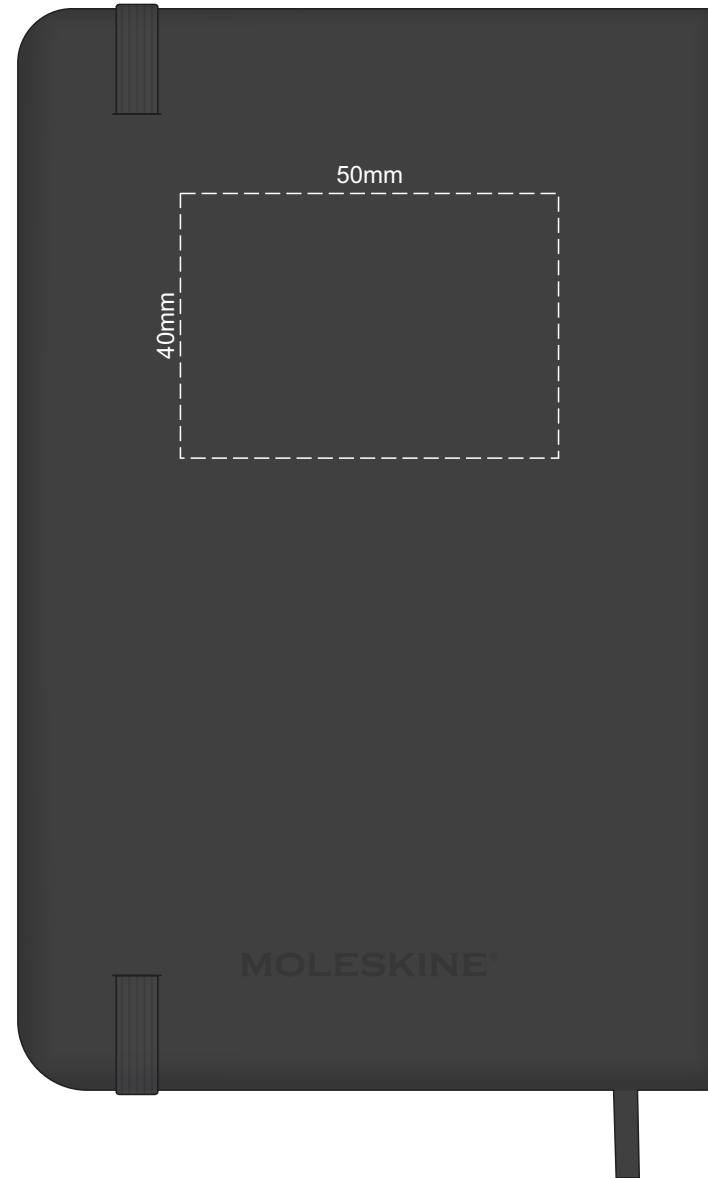

100% of Actual Size
Debossing

100% of Actual Size
Debossing Back Cover

100% of Actual Size
Pad Print Front End-Paper

The diagram shows a yellow rectangular pad print front end-paper with rounded corners and a black border. It is divided into two vertical panels by a central vertical line. The left panel features a large red dashed rectangle with a horizontal dimension of 55mm and a vertical dimension of 55mm. Below this rectangle is a small grid of nine squares (3x3) with the letter 'M' to its left. The right panel contains the text 'In case of loss, please return to:' followed by four horizontal lines for an address. Below that is the text 'As a reward: \$' followed by a horizontal line for a monetary value. At the bottom of the right panel is another red dashed rectangle with a horizontal dimension of 55mm and a vertical dimension of 55mm.

Branding area can be moved anywhere within the red lines.

100% of Actual Size
Pad Print Back End-Paper

Branding area can be moved anywhere within the red lines.