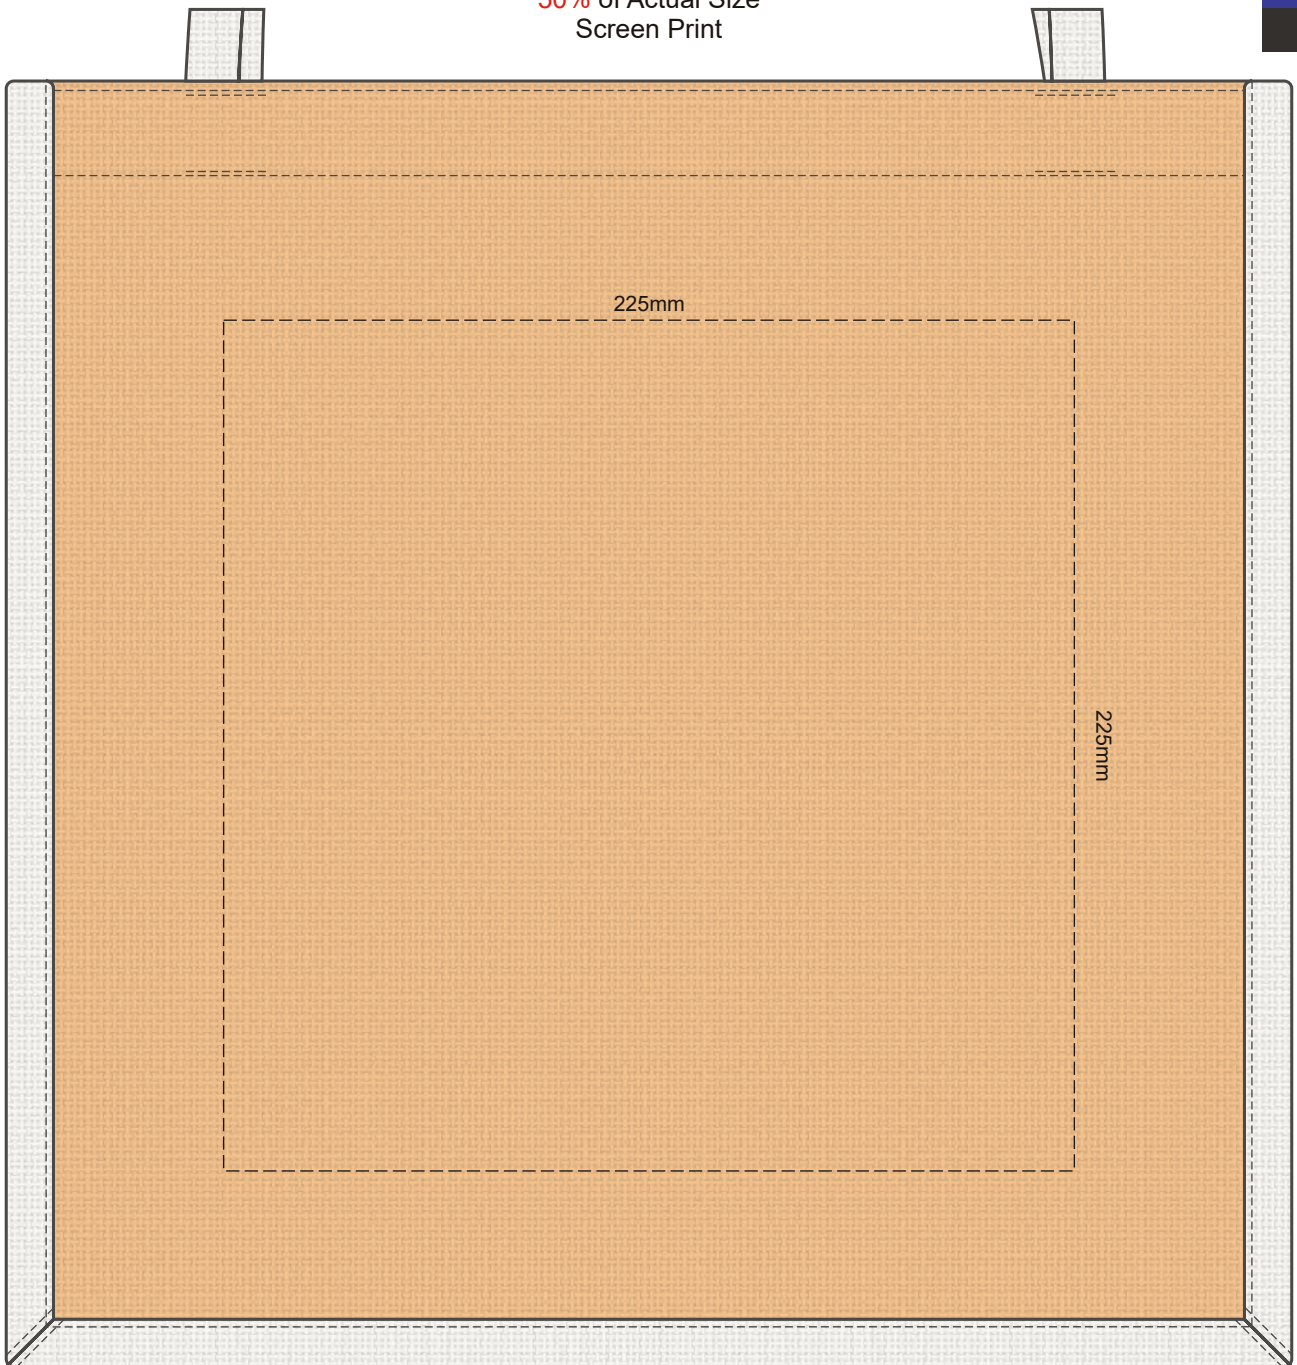

50% of Actual Size  
Screen Print

Please be aware the artwork will be significantly affected by the texture of the bag.  
Fine detailing, small text will be lost in the texture of the bag and may not be legible.

50% of Actual Size  
Colourflex Transfer

Please note the orientation of these print areas may be rotated to best suit your needs.