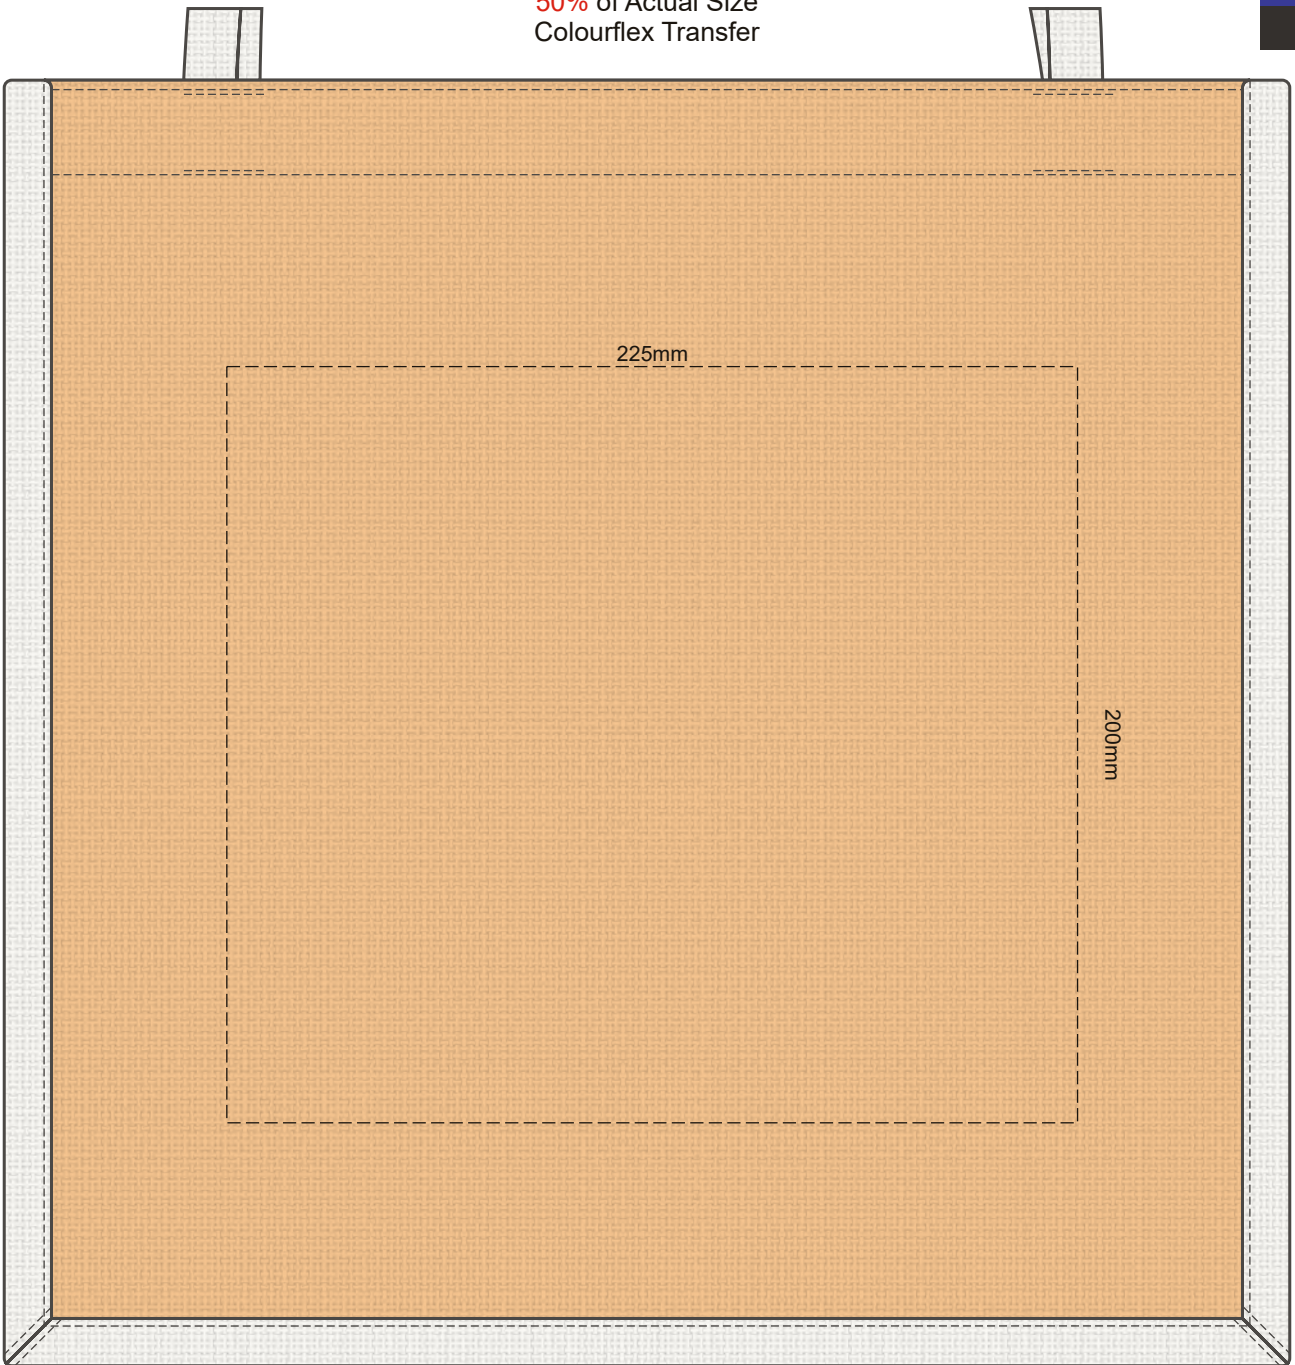

50% of Actual Size  
Screen Print

Please be aware the artwork will be significantly affected by the texture of the bag.  
Fine detailing, small text will be lost in the texture of the bag and may not be legible.

50% of Actual Size  
Colourflex Transfer

Please note the orientation of these print areas may be rotated to best suit your needs.