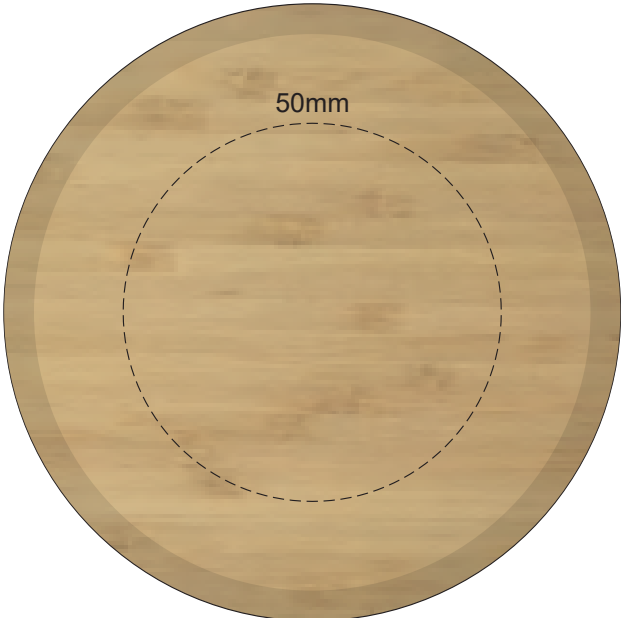

100% of Actual Size
Pad Print
Laser Engraving

FRONT

BACK

This product is a natural material, please allow for variances in grain pattern and branding.

 Engraves to a natural etch