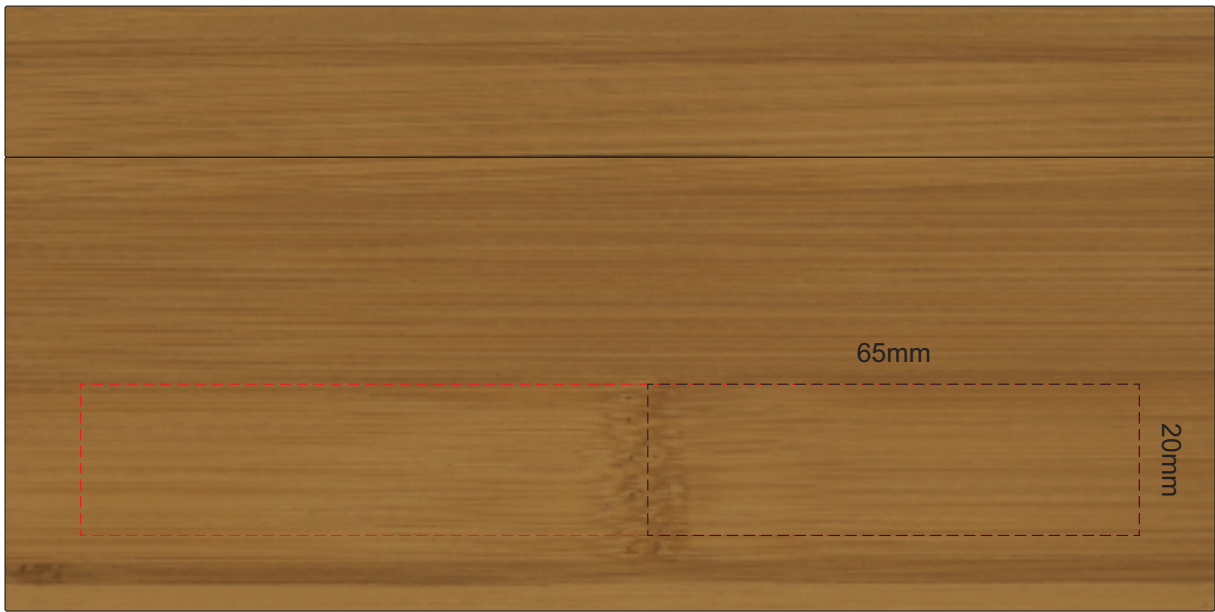

100% of Actual Size
Pad Printing

FRONT

Branding area can be moved **anywhere within the red line.**

This product is a natural material, please allow for variances in grain pattern and branding.

100% of Actual Size
Pad Printing

LID

This product is a natural material, please allow for variances in grain pattern and branding.

100% of Actual Size
Laser Engraving

FRONT

Branding area can be moved **anywhere within the red line.**

This product is a natural material, please allow for variances in grain pattern and branding.

100% of Actual Size
Laser Engraving

LID

This product is a natural material, please allow for variances in grain pattern and branding.