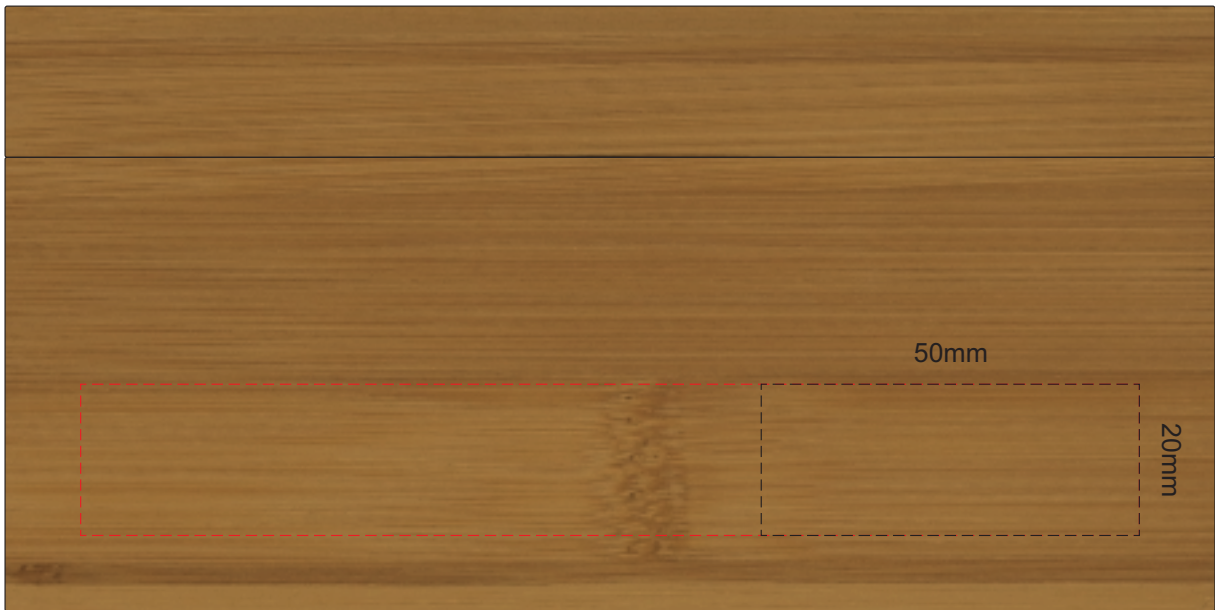

100% of Actual Size
Pad Printing

FRONT

Branding area can be moved **anywhere within the red line.**

This product is a natural material, please allow for variances in grain pattern and branding.

100% of Actual Size
Pad Printing

LID

This product is a natural material, please allow for variances in grain pattern and branding.

100% of Actual Size
Laser Engraving

FRONT

Branding area can be moved **anywhere within the red line.**

This product is a natural material, please allow for variances in grain pattern and branding.