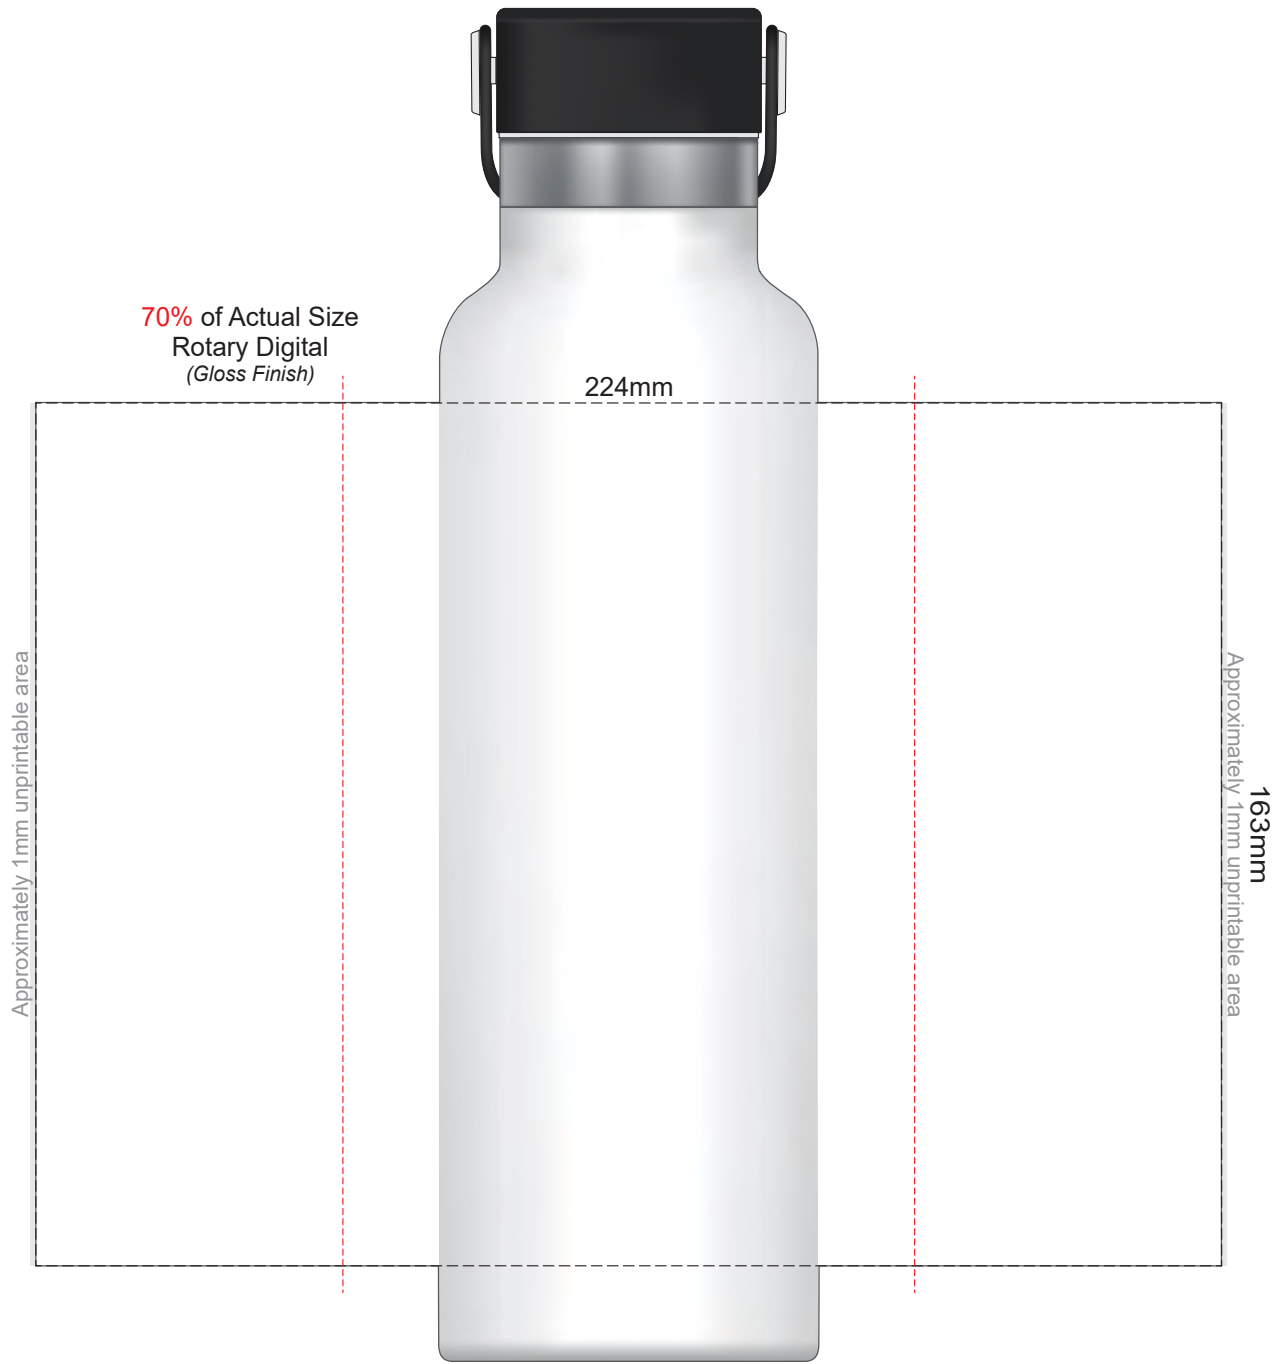

70% of Actual Size
Screen Print

180mm

Approximately 23mm unprintable area

Approximately 23mm unprintable area
120mm

Red Line = Exact opposites of the product
(centre artwork to the red line)

- Ecrú
- Grey
- Yellow
- Mustard
- Orange
- Rust
- Pale Pink
- Pink
- Red
- Burgundy
- Sage
- Olive
- Bright Green
- Dark Green
- Teal
- Light Blue
- Pale Blue
- Petrol Blue
- Royal Blue
- Navy
- Mauve
- Purple

100% of Actual Size
Laser Engraving

60mm

100mm

Ecru
Grey
Yellow
Mustard
Orange
Rust
Pale Pink
Pink
Red
Burgundy
Sage
Olive
Bright Green
Dark Green
Teal
Light Blue
Pale Blue
Petrol Blue
Royal Blue
Navy
Mauve
Purple

Engraves to a Shiny Steel Finish

70% of Actual Size
Rotary Digital
(Gloss Finish)

224mm

Approximately 1mm unprintable area

163mm
Approximately 1mm unprintable area

Red Line = Exact opposites of the product
(centre artwork to the red line)

100% of Actual Size
Pad Print (one colour)