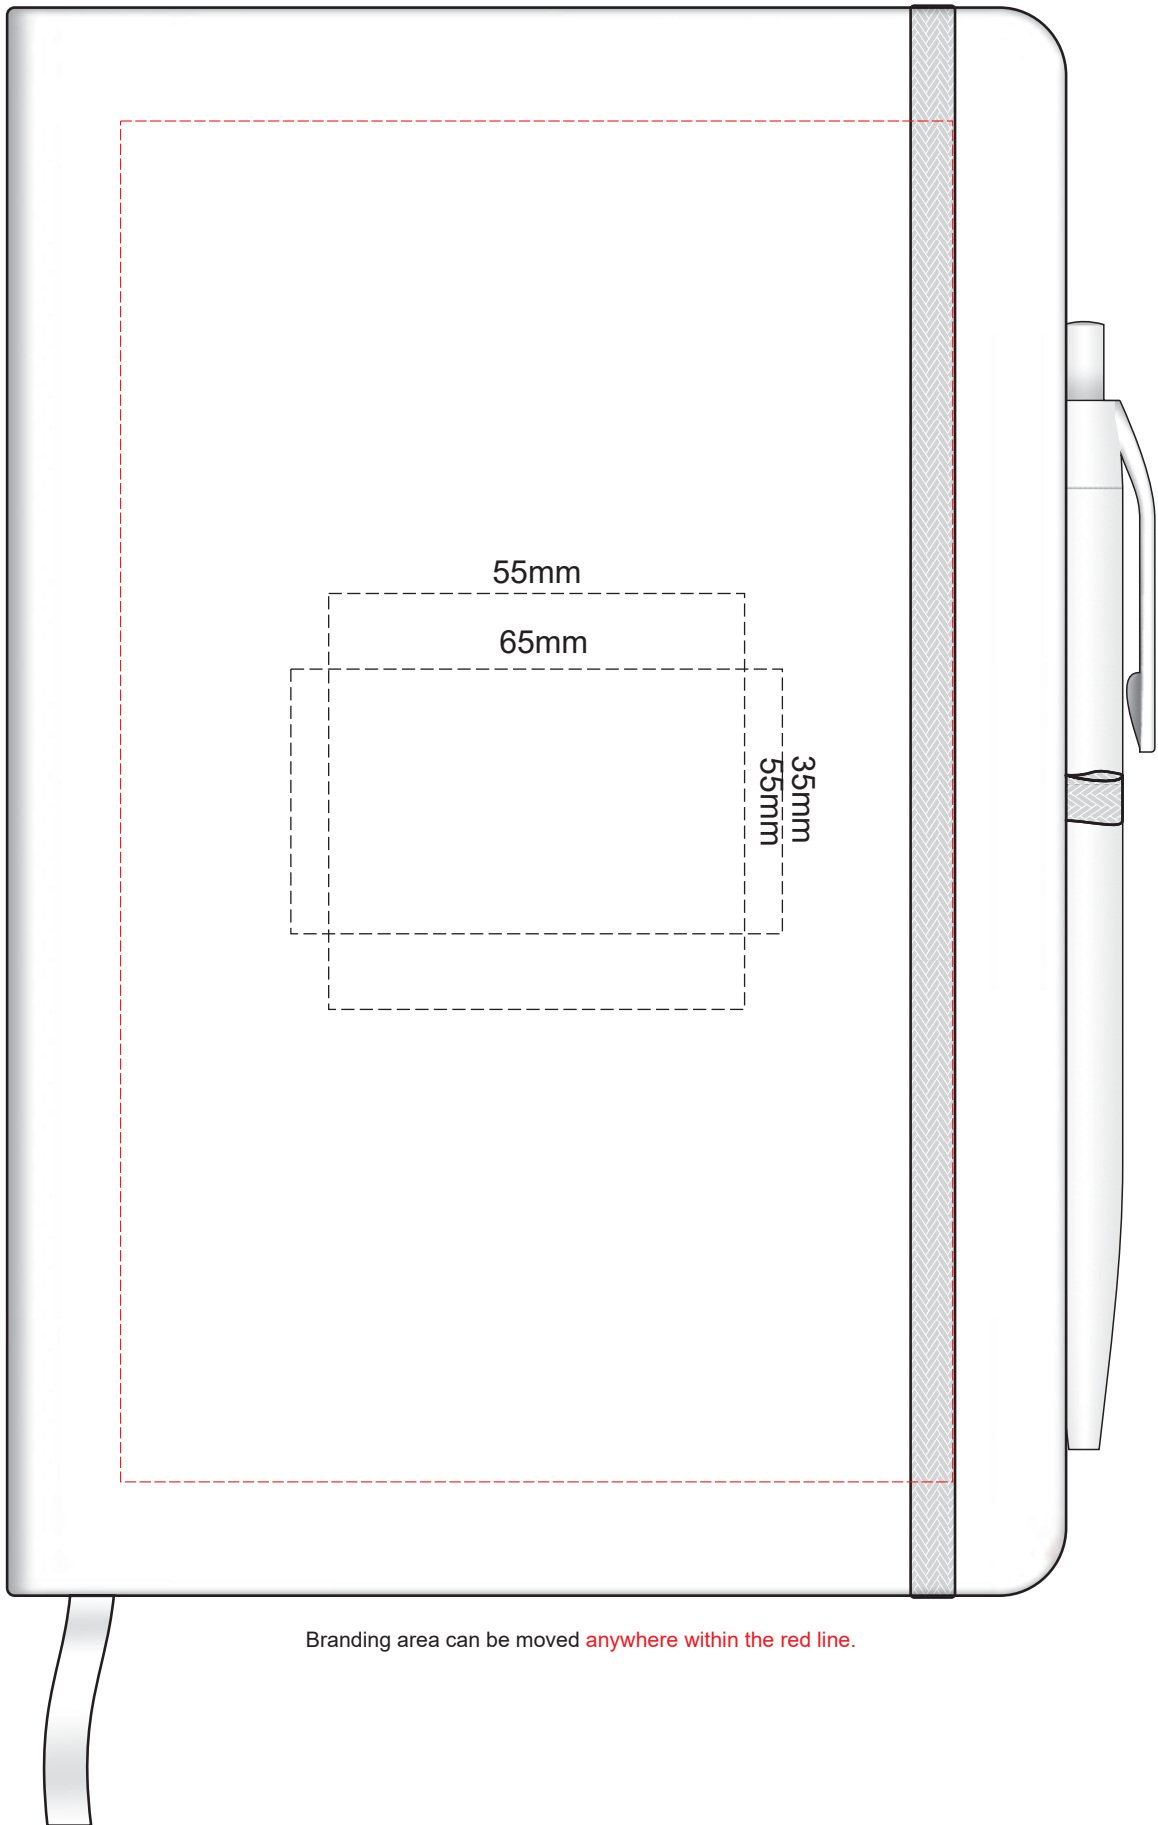

100% of Actual Size  
Screen Print

POSITION A

100% of Actual Size  
Pad Print

POSITION D

POSITION E

Please note when pen is printed in position D,  
print is not visible when in the notebook holder.

100% of Actual Size  
Direct Digital

POSITION D

POSITION E

Please note when pen is printed in position D,  
print is not visible when in the notebook holder.

100% of Actual Size  
Pad Print

Branding area can be moved anywhere within the red line.

100% of Actual Size  
**BACK** Pad Print

Branding area can be moved **anywhere within the red line.**

100% of Actual Size  
Screen Print (one colour)

100% of Actual Size  
**BACK** Screen Print (one colour)

Artwork will be printed directly onto the product via CMYK printing (no white), colours will not be vibrant due to white ink not being available for this process

- Green Line = Fold Lines when assembled on notebook
- Blue Line = The SIGNIFICANT PRINT AREA  
(Keep all critical images & text within this box)
- Black Line = Maximum print area
- Pink Line = Bleed off to here