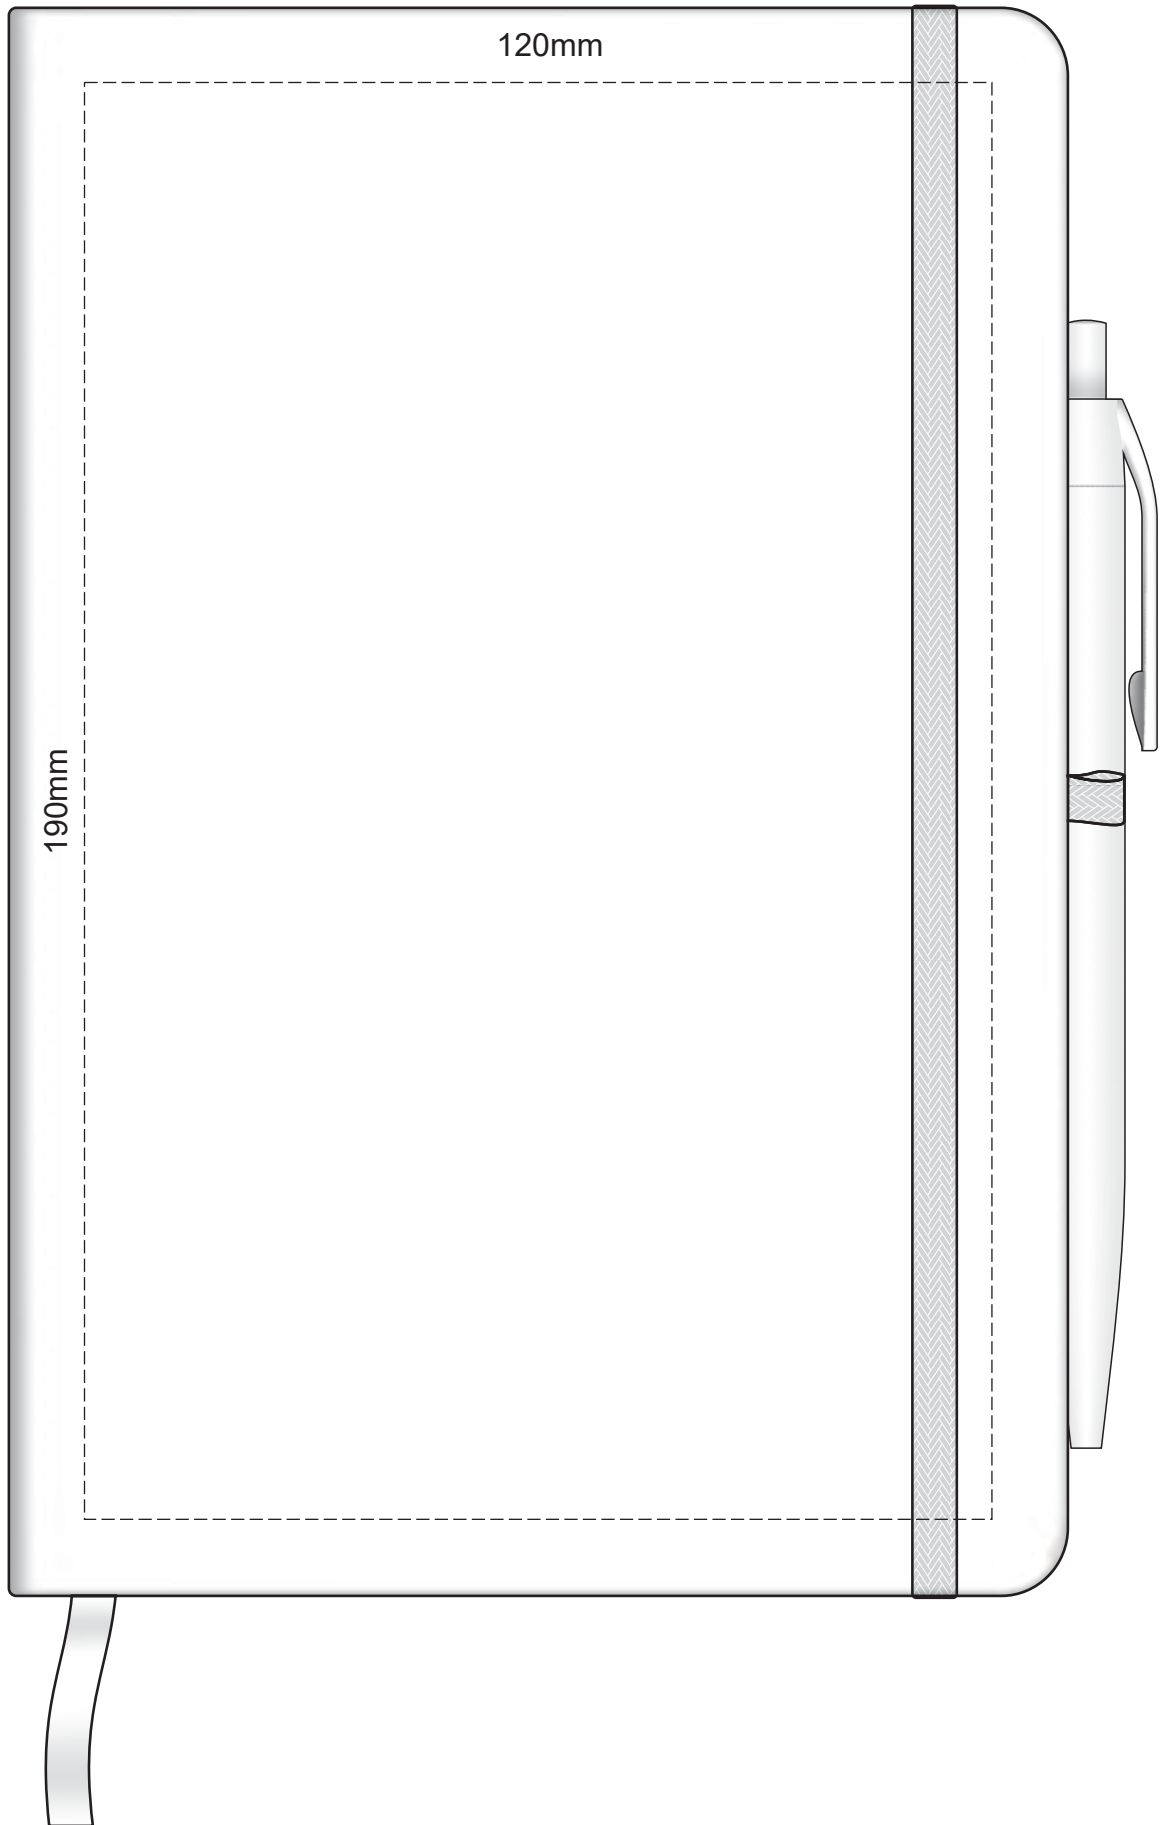

100% of Actual Size
Direct Digital