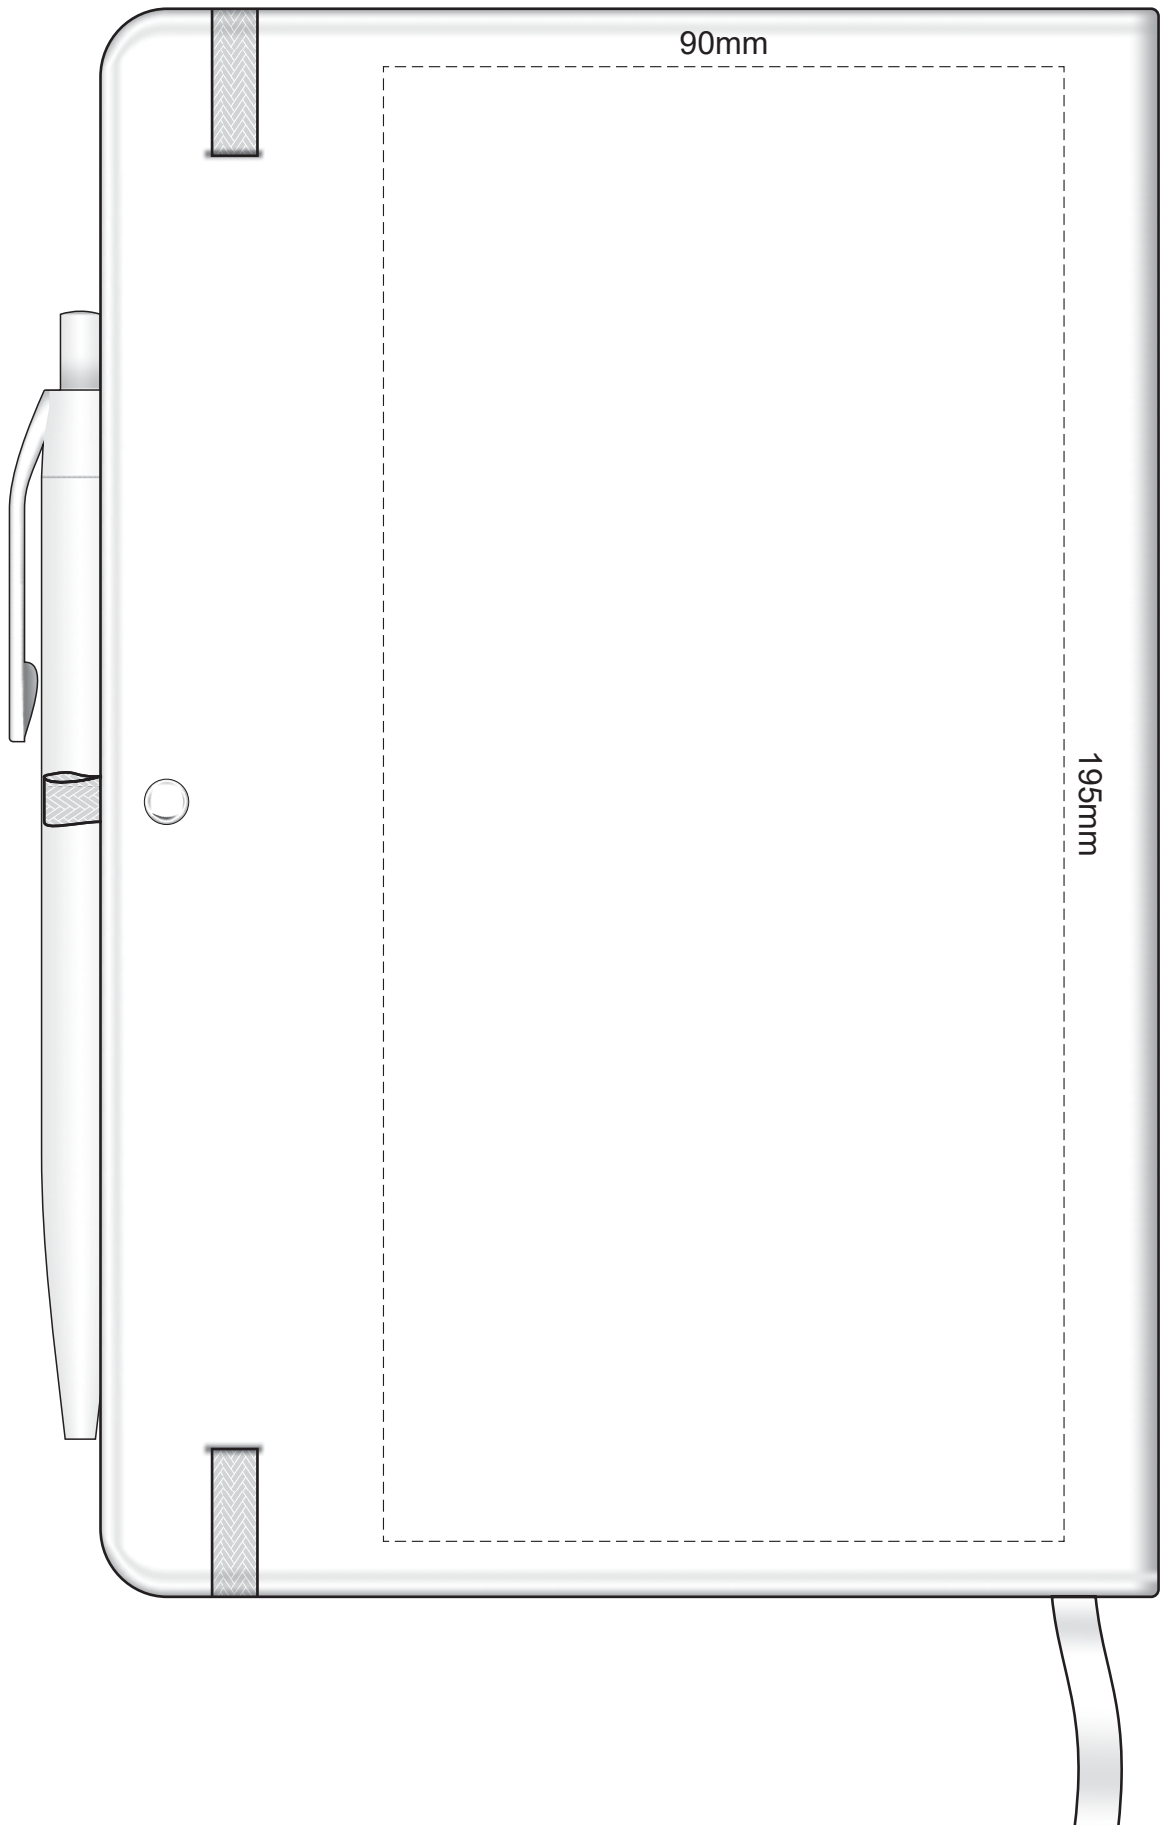

100% of Actual Size  
Screen Print

POSITION A

100% of Actual Size  
Pad Print

POSITION D

POSITION E

Please note when pen is printed in position D,  
print is not visible when in the notebook holder.

100% of Actual Size  
Direct Digital

POSITION D

POSITION E

Please note when pen is printed in position D,  
print is not visible when in the notebook holder.

100% of Actual Size  
Pad Print

Branding area can be moved anywhere within the red line.

100% of Actual Size  
**BACK** Pad Print

Branding area can be moved **anywhere within the red line.**

100% of Actual Size  
Screen Print (one colour)

100% of Actual Size  
**BACK** Screen Print (one colour)

100% of Actual Size  
Direct Digital

70% of Actual Size  
Digital Print - Belly Band Template

25% of Actual Size

**Belly Band Assembled on Notebook**  
Please note that some of the artwork will be covered by the notebook closure strap when assembled.