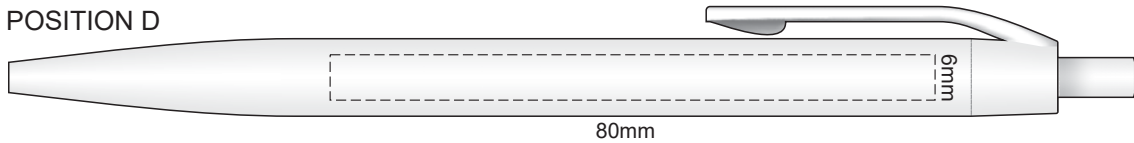

100% of Actual Size  
Screen Print

POSITION A

100% of Actual Size  
Pad Print

POSITION D

POSITION E

Please note when pen is printed in position D,  
print is not visible when in the notebook holder.

100% of Actual Size  
Direct Digital

POSITION D

POSITION E

Please note when pen is printed in position D,  
print is not visible when in the notebook holder.

100% of Actual Size  
Pad Print

Branding area can be moved anywhere within the red line.

100% of Actual Size  
**BACK** Pad Print

Branding area can be moved **anywhere within the red line.**

100% of Actual Size  
Screen Print (one colour)

100% of Actual Size  
**BACK** Screen Print (one colour)