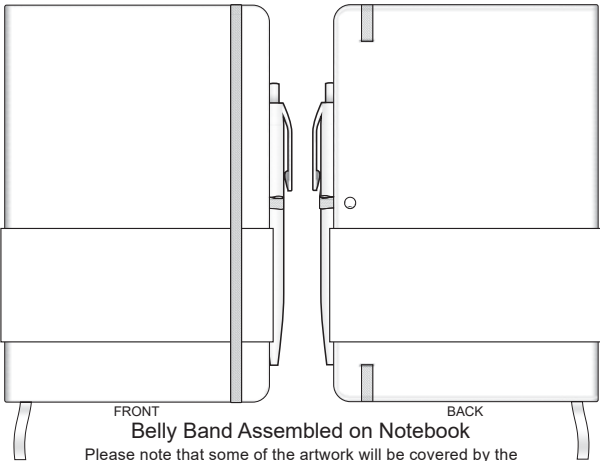

POSITION D

POSITION E

Please note when pen is printed in position D,  
print is not visible when in the notebook holder.

100% of Actual Size  
Pad Print

Branding area can be moved anywhere within the red line.

100% of Actual Size  
**BACK** Pad Print

Branding area can be moved **anywhere within the red line.**

100% of Actual Size  
Screen Print (one colour)

100% of Actual Size  
**BACK** Screen Print (one colour)

100% of Actual Size  
Direct Digital

70% of Actual Size  
Digital Print - Belly Band Template

25% of Actual Size

**Belly Band Assembled on Notebook**  
Please note that some of the artwork will be covered by the notebook closure strap when assembled.

Artwork will be printed directly onto the product via CMYK printing (no white), colours will not be vibrant due to white ink not being available for this process

- Green Line = Fold Lines when assembled on notebook
- Blue Line = The SIGNIFICANT PRINT AREA  
(Keep all critical images & text within this box)
- Black Line = Maximum print area
- Pink Line = Bleed off to here