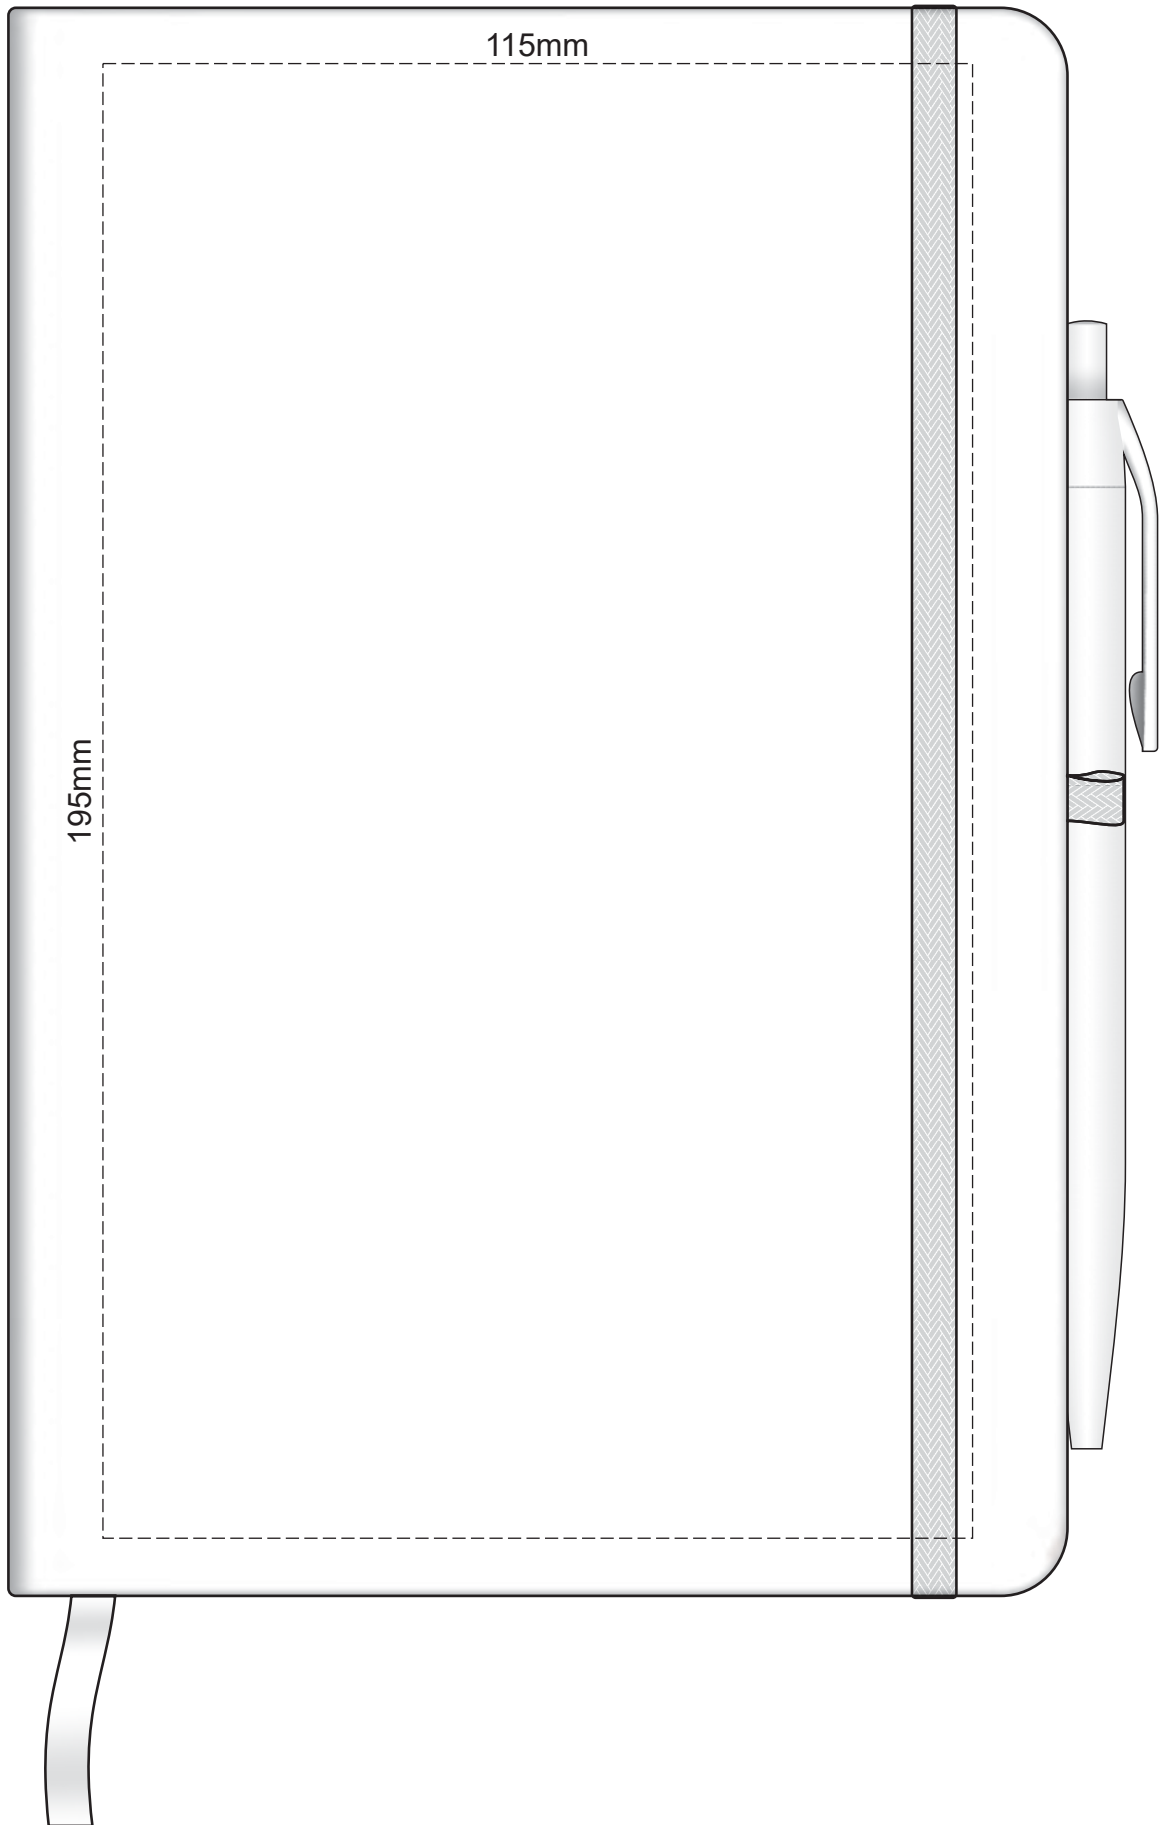

100% of Actual Size  
Screen Print

POSITION A

100% of Actual Size  
Pad Print

POSITION D

POSITION E

Please note when pen is printed in position D,  
print is not visible when in the notebook holder.

100% of Actual Size  
Direct Digital

POSITION D

POSITION E

Please note when pen is printed in position D,  
print is not visible when in the notebook holder.

100% of Actual Size  
Pad Print

Branding area can be moved anywhere within the red line.

100% of Actual Size  
**BACK** Pad Print

Branding area can be moved **anywhere within the red line.**

100% of Actual Size  
Screen Print (one colour)

100% of Actual Size  
**BACK** Screen Print (one colour)

Artwork will be printed directly onto the product via CMYK printing (no white), colours will not be vibrant due to white ink not being available for this process

- Green Line = Fold Lines when assembled on notebook
- Blue Line = The SIGNIFICANT PRINT AREA  
(Keep all critical images & text within this box)
- Black Line = Maximum print area
- Pink Line = Bleed off to here