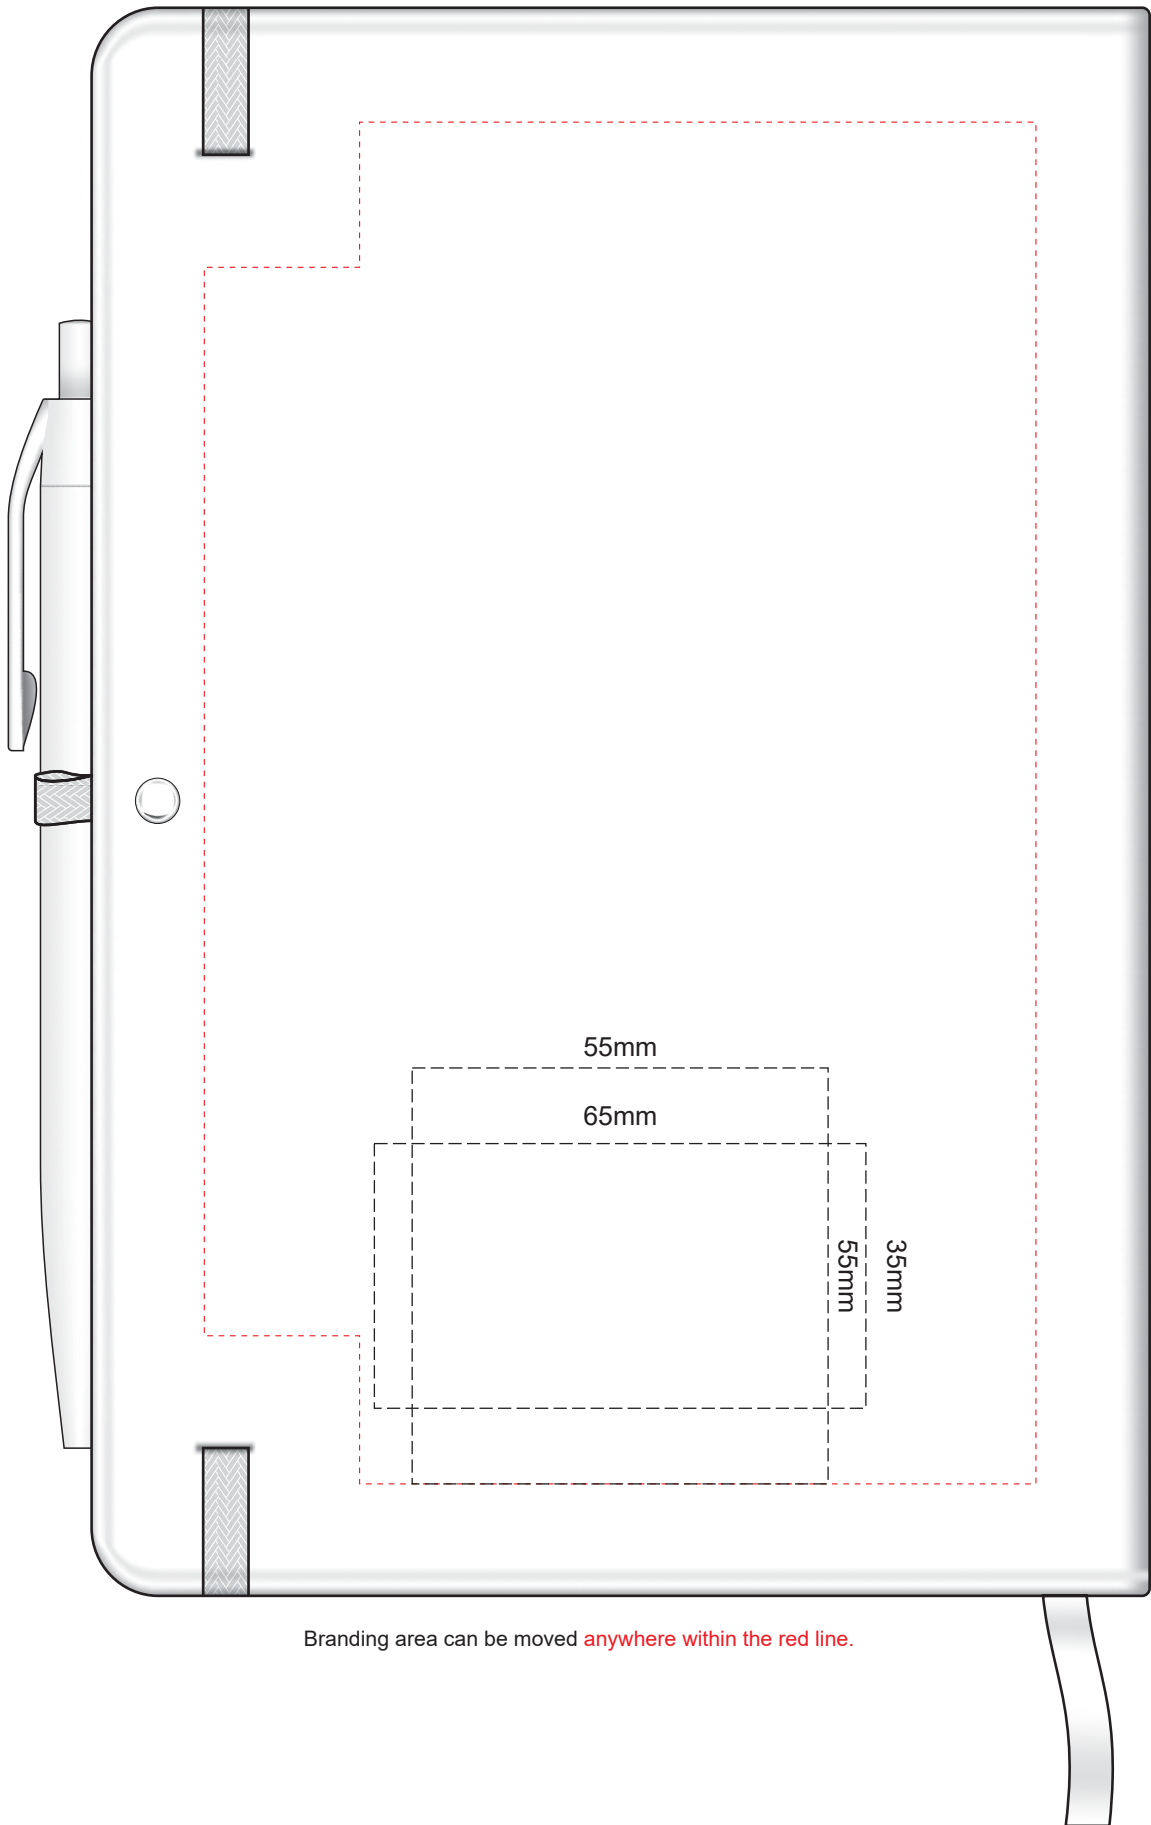

100% of Actual Size  
Screen Print

POSITION A

100% of Actual Size  
Pad Print

POSITION D

POSITION E

Please note when pen is printed in position D,  
print is not visible when in the notebook holder.

100% of Actual Size  
Direct Digital

POSITION D

POSITION E

Please note when pen is printed in position D,  
print is not visible when in the notebook holder.

100% of Actual Size  
Pad Print

Branding area can be moved anywhere within the red line.

100% of Actual Size  
**BACK** Pad Print

Branding area can be moved **anywhere within the red line.**

100% of Actual Size  
Screen Print (one colour)

100% of Actual Size  
**BACK** Screen Print (one colour)

Artwork will be printed directly onto the product via CMYK printing (no white), colours will not be vibrant due to white ink not being available for this process

- Green Line = Fold Lines when assembled on notebook
- Blue Line = The SIGNIFICANT PRINT AREA  
(Keep all critical images & text within this box)
- Black Line = Maximum print area
- Pink Line = Bleed off to here