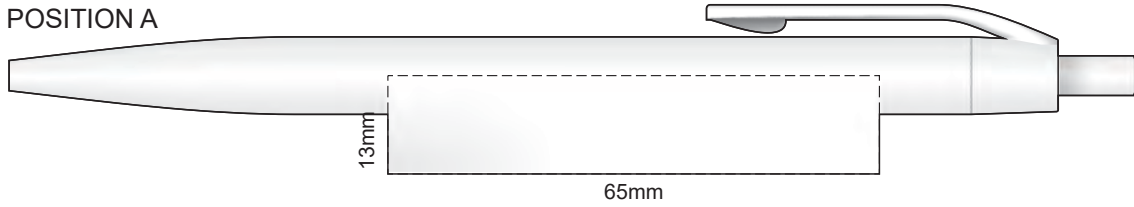

100% of Actual Size  
Screen Print

POSITION A

100% of Actual Size  
Pad Print

POSITION D

POSITION E

Please note when pen is printed in position D,  
print is not visible when in the notebook holder.

100% of Actual Size  
Direct Digital

POSITION D

POSITION E

Please note when pen is printed in position D,  
print is not visible when in the notebook holder.

100% of Actual Size  
Pad Print

Branding area can be moved anywhere within the red line.

100% of Actual Size  
**BACK** Pad Print

Branding area can be moved **anywhere within the red line.**

100% of Actual Size  
Screen Print (one colour)

100% of Actual Size  
**BACK** Screen Print (one colour)