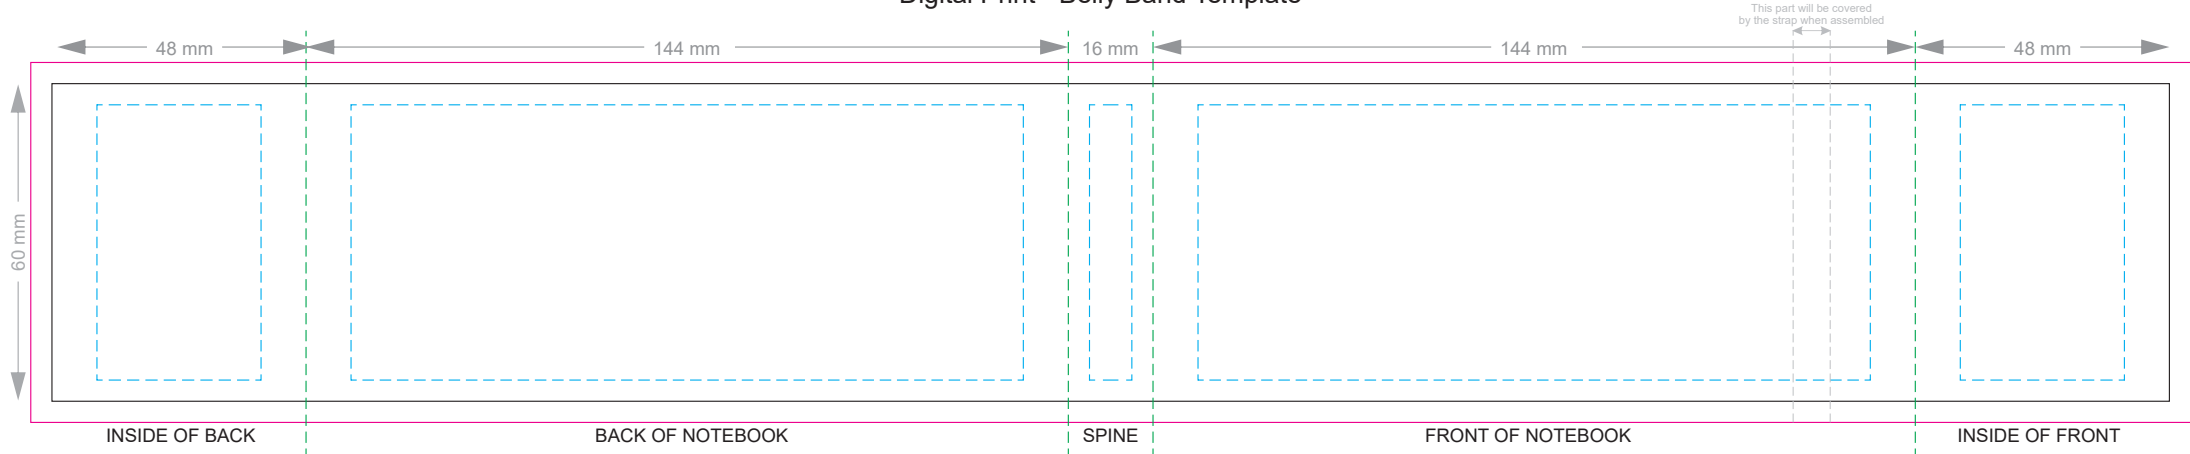

70% of Actual Size
Digital Print - Belly Band Template