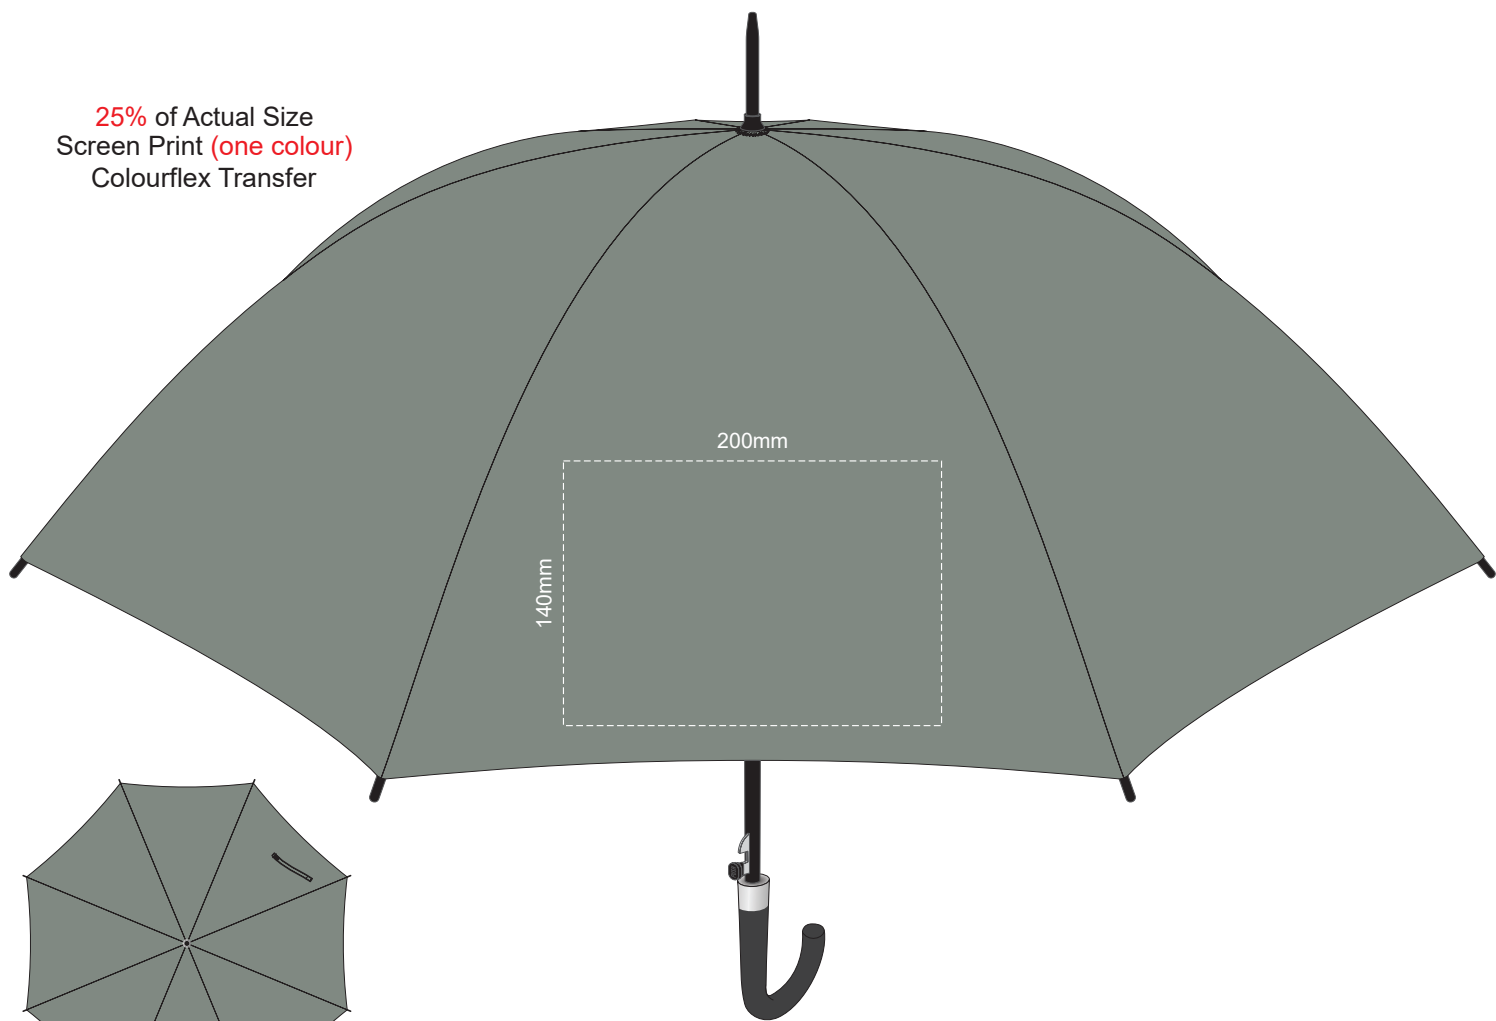

25% of Actual Size
Screen Print (one colour)
Colourflex Transfer

Top view at 5%
to indicate which
panel/s to be decorated.

All panels are printable except for the panel with tie.