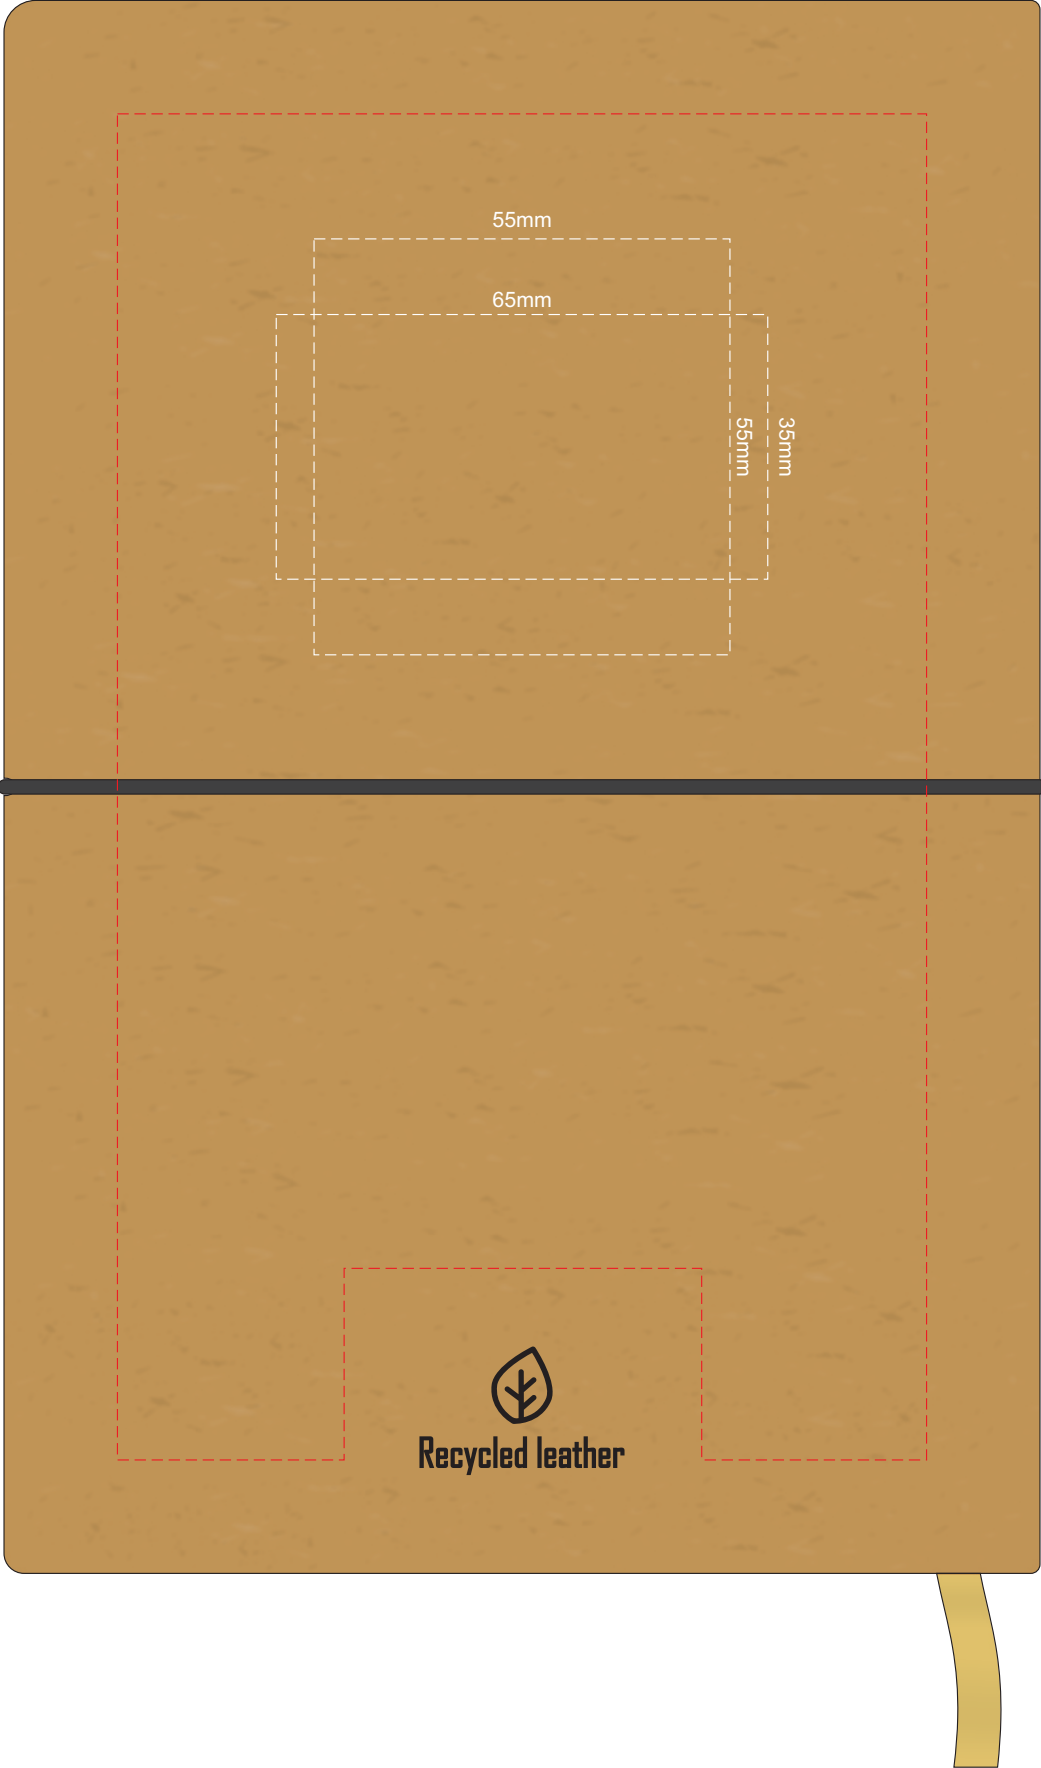

100% of Actual Size
Pad Print

Branding area can be moved **anywhere within the red line.**

100% of Actual Size
Pad Print

Branding area can be moved **anywhere within the red line.**

100% of Actual Size
Screen Print (one colour)

100% of Actual Size
BACK Pad Print

100% of Actual Size
BACK Pad Print

100% of Actual Size
BACK Screen Print (one colour)

100% of Actual Size
BACK Screen Print (one colour)