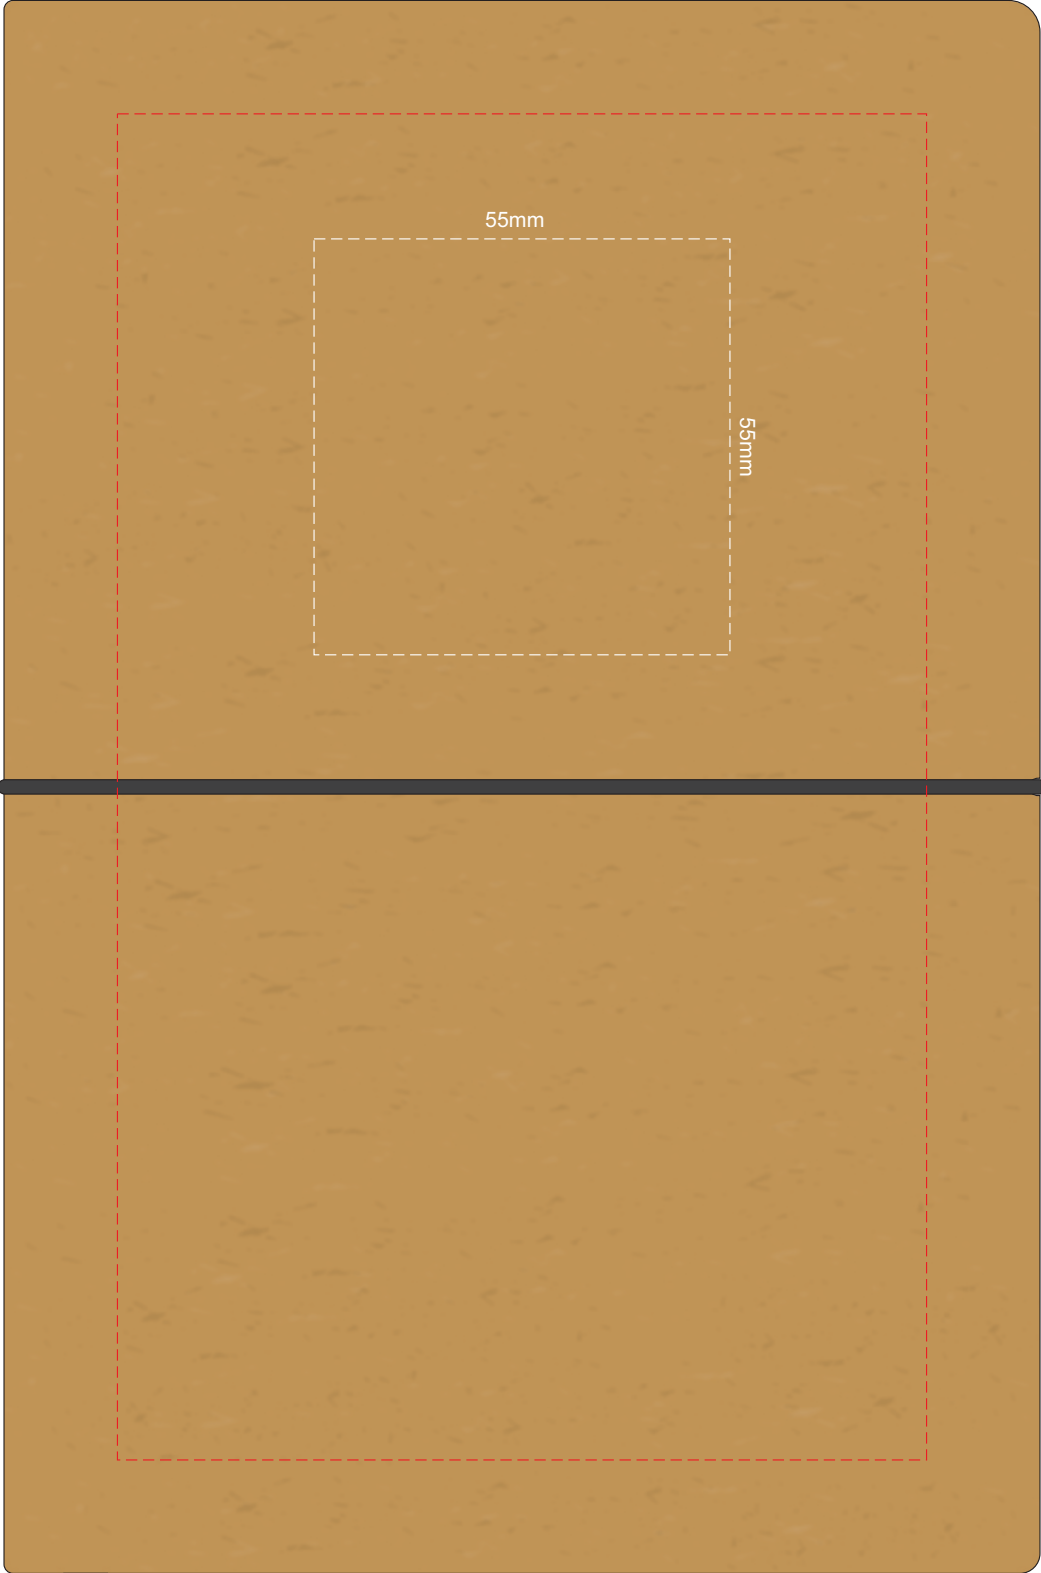

100% of Actual Size
Pad Print

Branding area can be moved **anywhere within the red line.**

100% of Actual Size
Pad Print

Branding area can be moved **anywhere within the red line.**

100% of Actual Size
Screen Print (one colour)

100% of Actual Size
BACK Pad Print

100% of Actual Size
BACK Pad Print

100% of Actual Size
BACK Screen Print (one colour)

100% of Actual Size
BACK Screen Print (one colour)