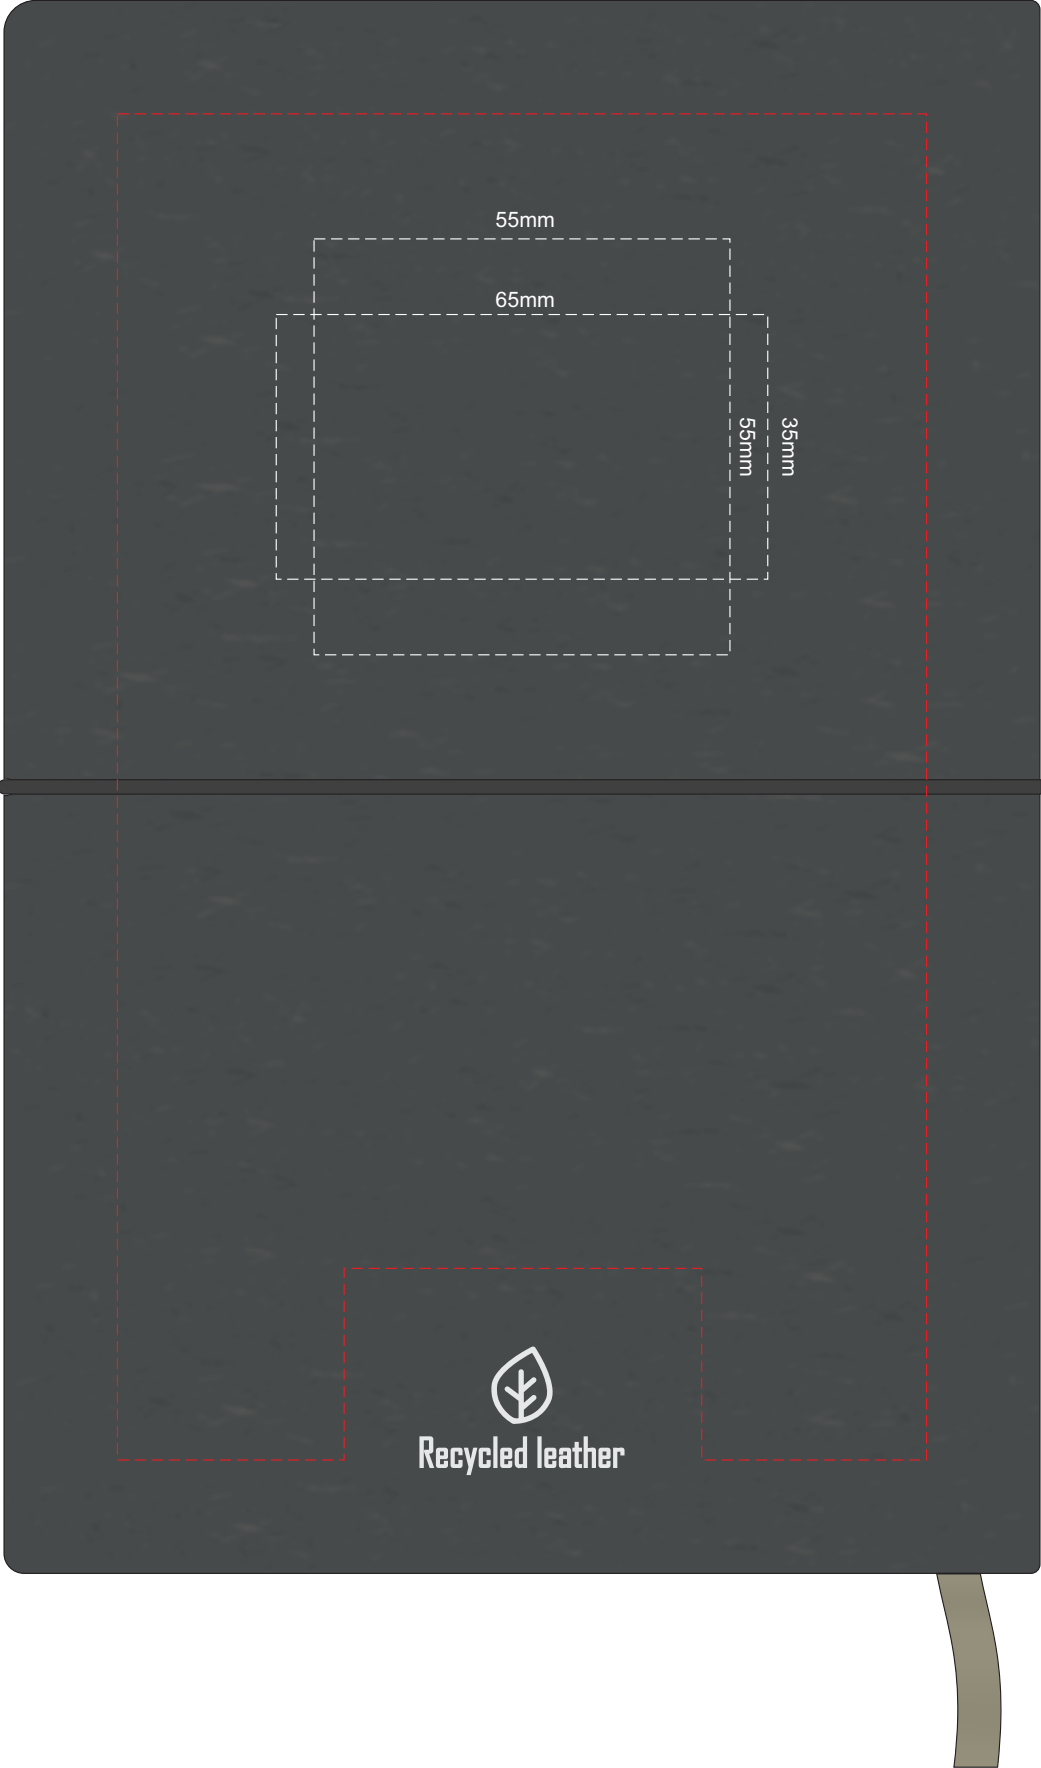

100% of Actual Size
Pad Print

Branding area can be moved **anywhere within the red line.**

100% of Actual Size
Pad Print

Branding area can be moved **anywhere within the red line.**

100% of Actual Size
Screen Print (one colour)

100% of Actual Size
BACK Pad Print

100% of Actual Size
BACK Pad Print

100% of Actual Size
BACK Screen Print (one colour)

100% of Actual Size
BACK Screen Print (one colour)