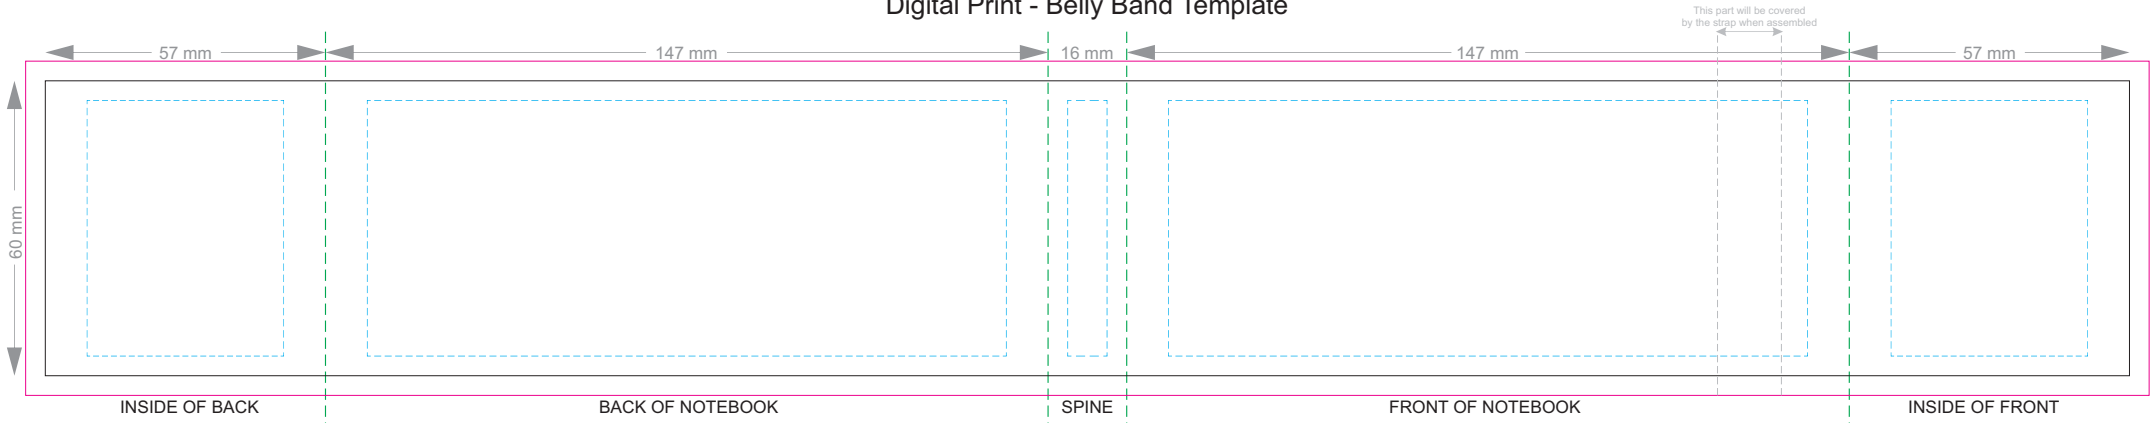

100% of Actual Size
Thermo Debossing
Thermo Debossing XL

Print area 110 x 90mm is moveable within the XL deboss area and can rotate to suit.

100% of Actual Size
Thermo Debossing (back)
Thermo Debossing XL (back)

Print area 110 x 90mm is moveable within the XL deboss area and can rotate to suit.

65% of Actual Size
Digital Print - Belly Band Template

Artwork will be printed directly onto the product via CMYK printing (no white), colours will not be vibrant due to white ink not being available for this process

Green Line = Fold Lines when assembled on notebook

Blue Line = The SIGNIFICANT PRINT AREA

(Keep all critical images & text within this box)

Black Line = Maximum print area

Pink Line = Bleed off to here

25% of Actual Size