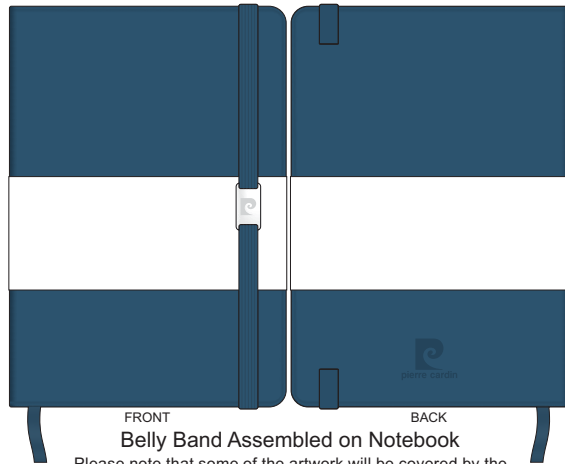

100% of Actual Size
Thermo Debossing
Thermo Debossing XL

Print area 110 x 90mm is moveable within the XL deboss area and can rotate to suit.

100% of Actual Size
Thermo Debossing (back)
Thermo Debossing XL (back)

Print area 110 x 90mm is moveable within the XL deboss area and can rotate to suit.

65% of Actual Size
Digital Print - Belly Band Template

Artwork will be printed directly onto the product via CMYK printing (no white), colours will not be vibrant due to white ink not being available for this process

Green Line = Fold Lines when assembled on notebook

Blue Line = The SIGNIFICANT PRINT AREA

(Keep all critical images & text within this box)

Black Line = Maximum print area

Pink Line = Bleed off to here

25% of Actual Size

Belly Band

Notebook