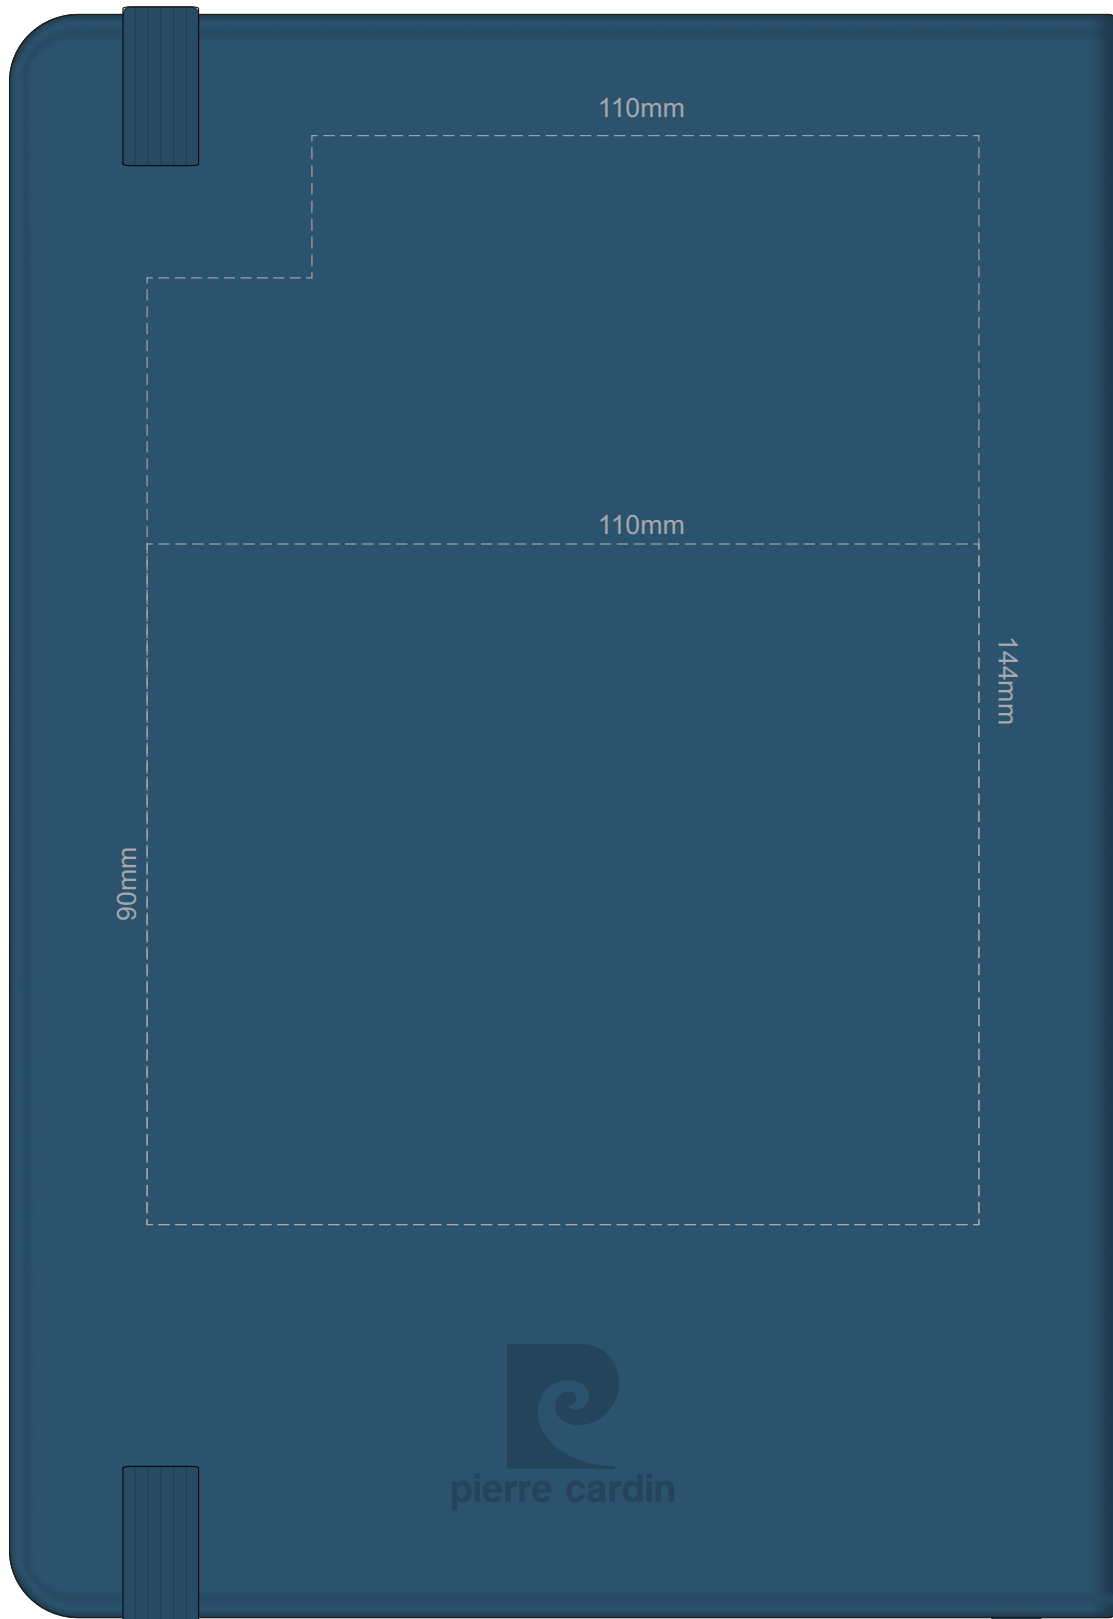

100% of Actual Size
Thermo Debossing
Thermo Debossing XL

Print area 110 x 90mm is moveable within the XL deboss area and can rotate to suit.

100% of Actual Size
Thermo Debossing (back)
Thermo Debossing XL (back)

Print area 110 x 90mm is moveable within the XL deboss area and can rotate to suit.

65% of Actual Size
Digital Print - Belly Band Template

Artwork will be printed directly onto the product via CMYK printing (no white), colours will not be vibrant due to white ink not being available for this process

Green Line = Fold Lines when assembled on notebook

Blue Line = The SIGNIFICANT PRINT AREA

(Keep all critical images & text within this box)

Black Line = Maximum print area

Pink Line = Bleed off to here

25% of Actual Size

Belly Band

Notebook