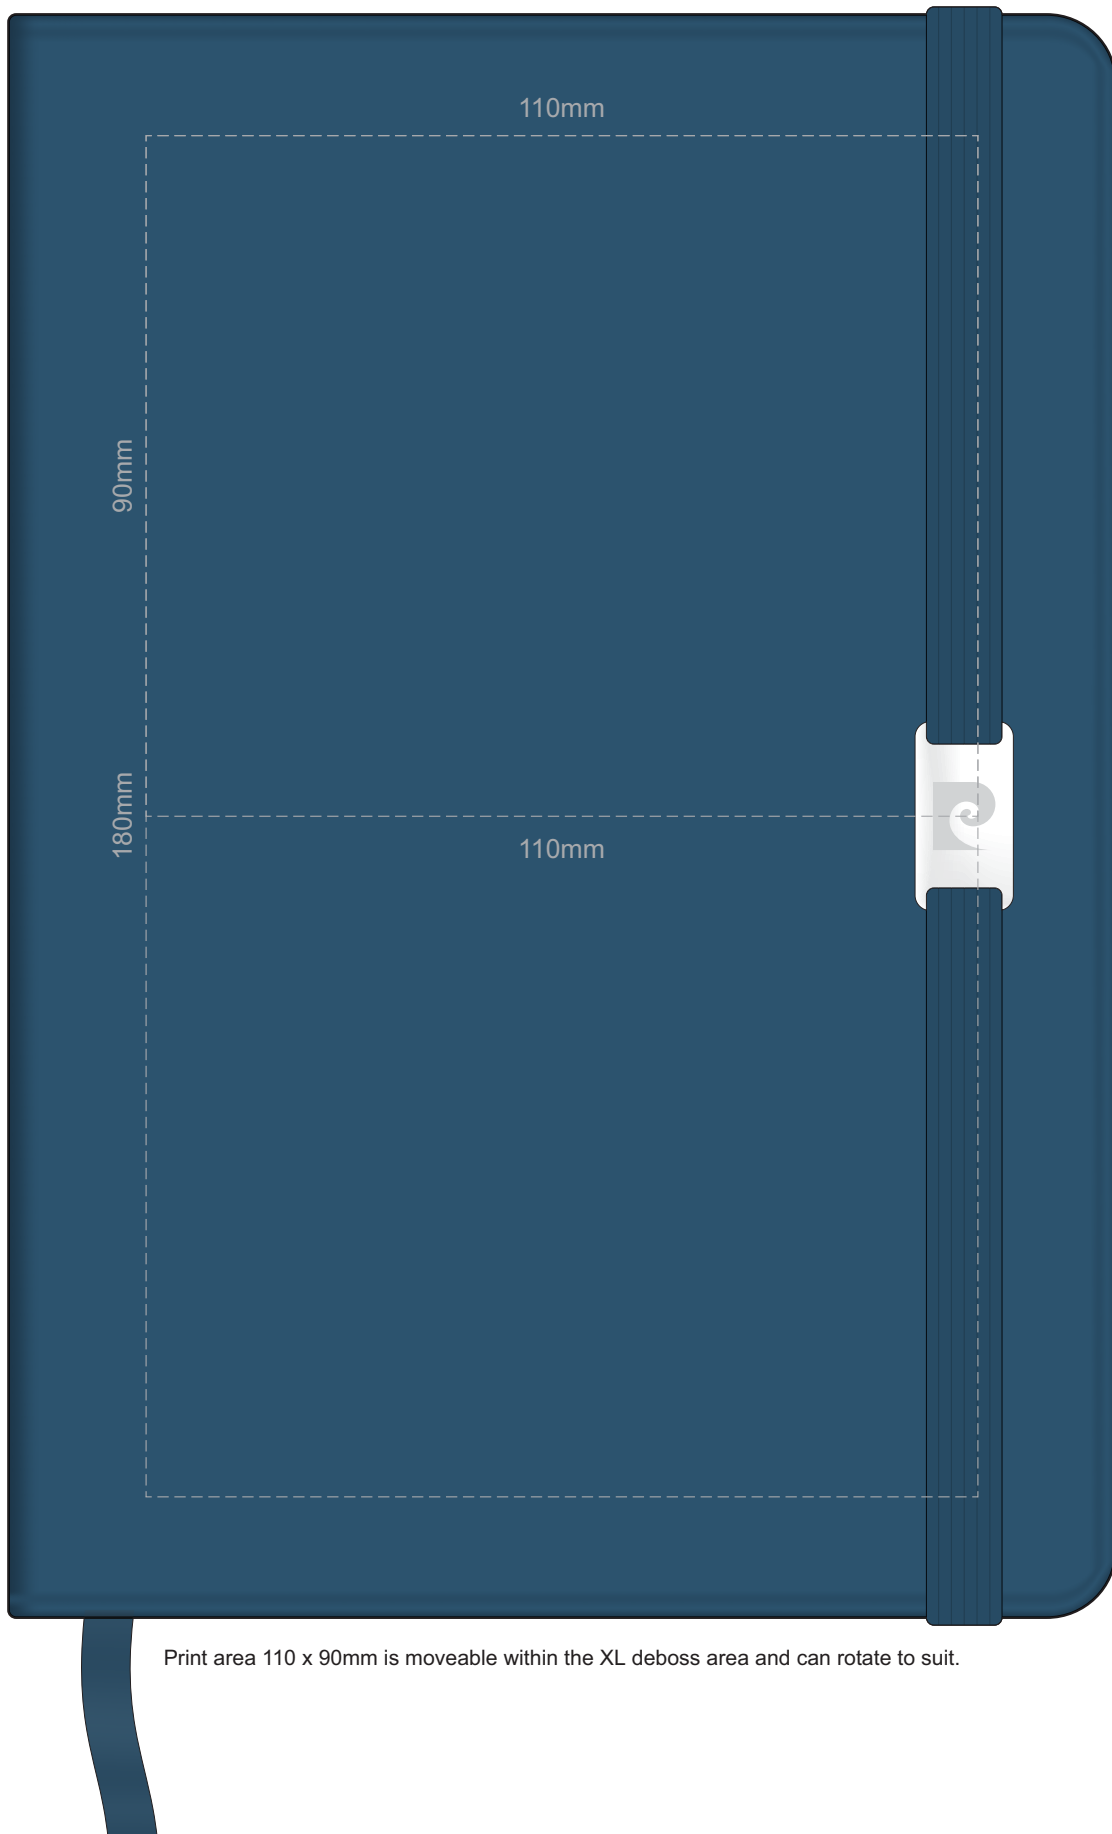

100% of Actual Size
Thermo Debossing
Thermo Debossing XL

Print area 110 x 90mm is moveable within the XL deboss area and can rotate to suit.

100% of Actual Size
Thermo Debossing (back)
Thermo Debossing XL (back)

Print area 110 x 90mm is moveable within the XL deboss area and can rotate to suit.

65% of Actual Size
Digital Print - Belly Band Template

Artwork will be printed directly onto the product via CMYK printing (no white), colours will not be vibrant due to white ink not being available for this process

Green Line = Fold Lines when assembled on notebook

Blue Line = The SIGNIFICANT PRINT AREA

(Keep all critical images & text within this box)

Black Line = Maximum print area

Pink Line = Bleed off to here

25% of Actual Size

Belly Band

Notebook