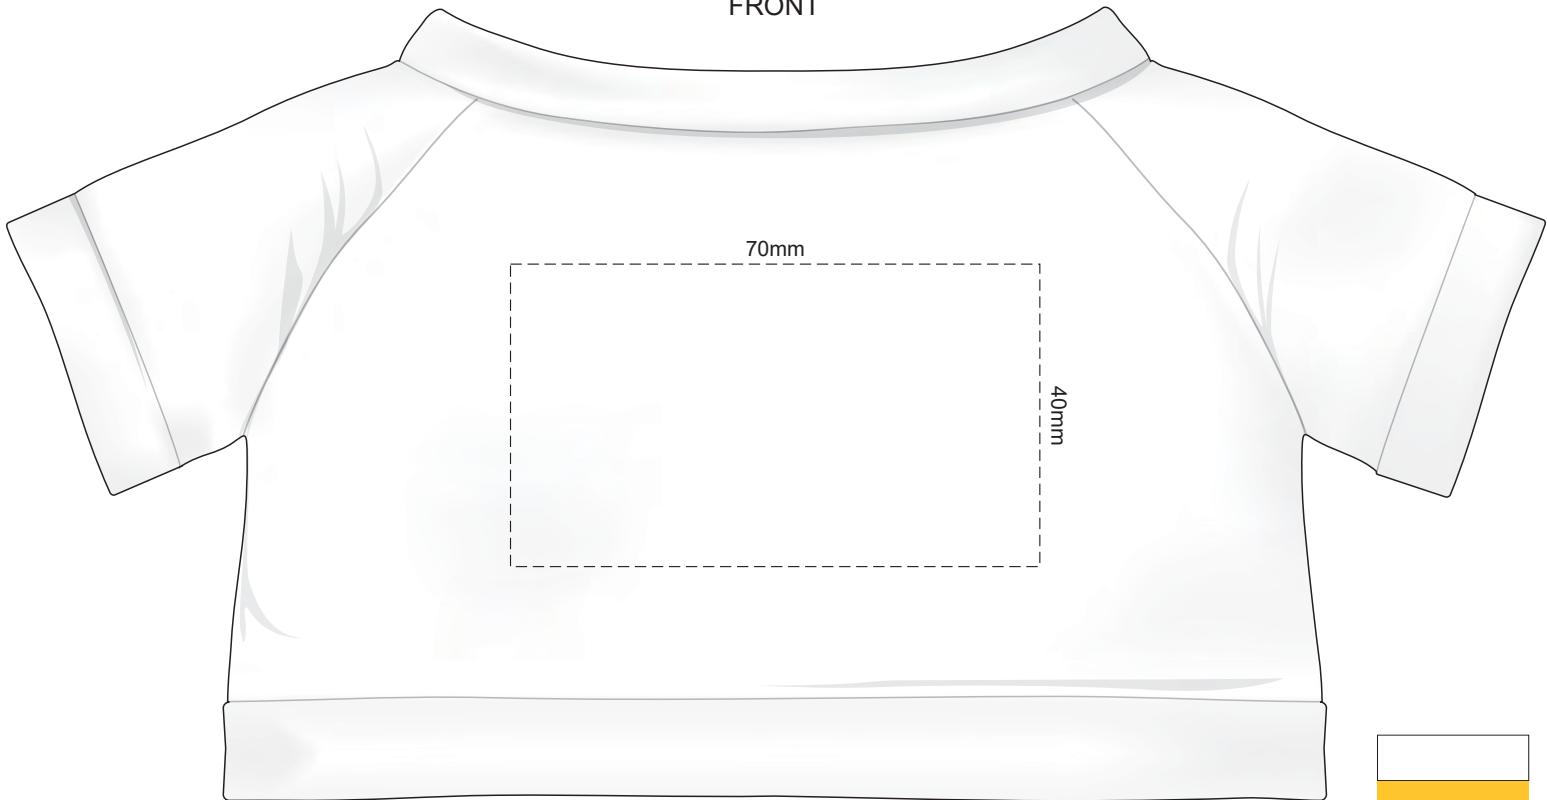

100% of Actual Size
Screen Print (3 col max)
Colourflex Transfer

FRONT

BACK