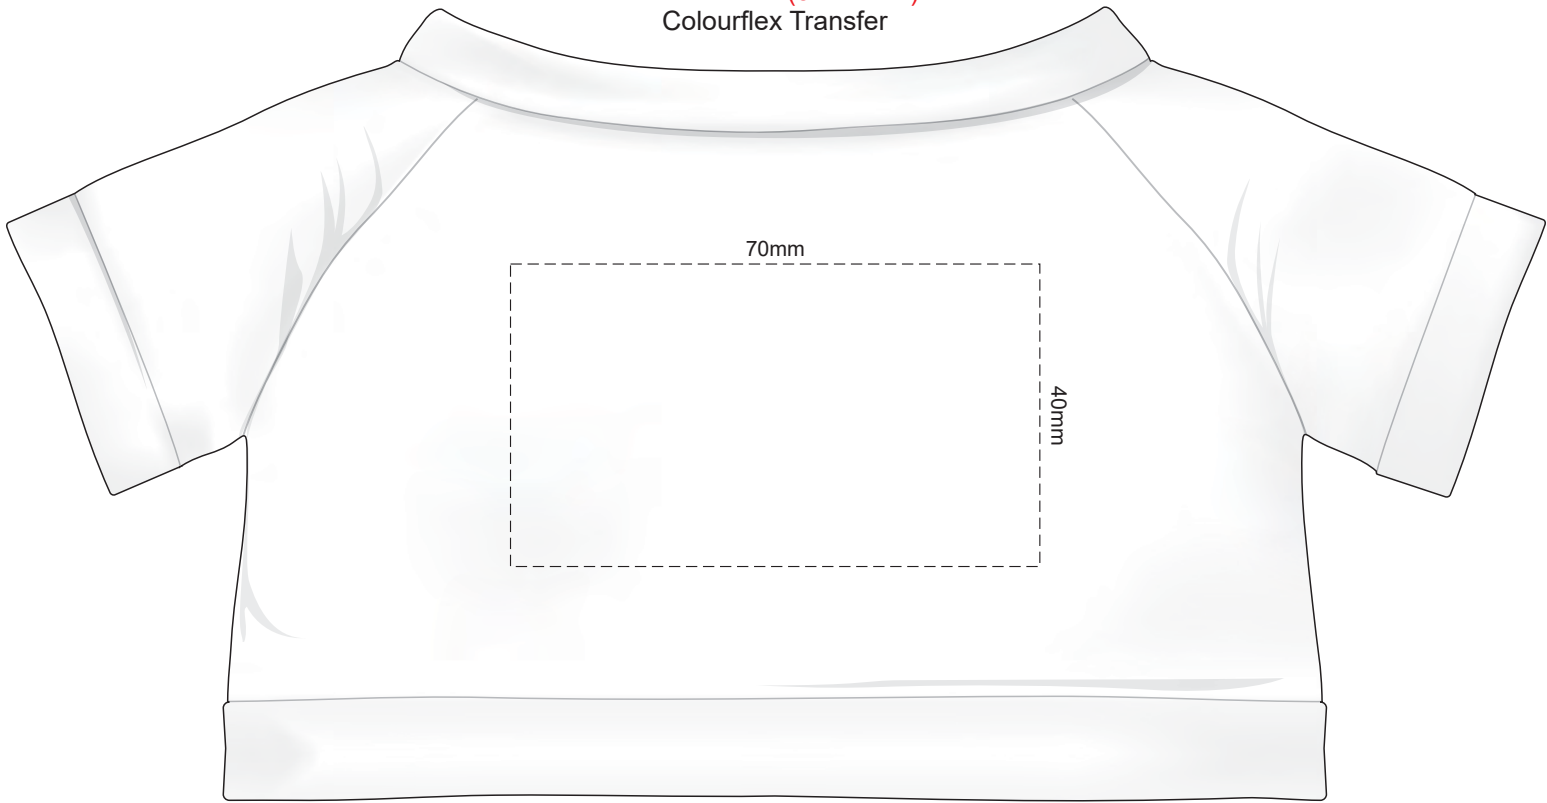

100% of Actual Size
Screen Print (3 col max)
Colourflex Transfer

FRONT

BACK