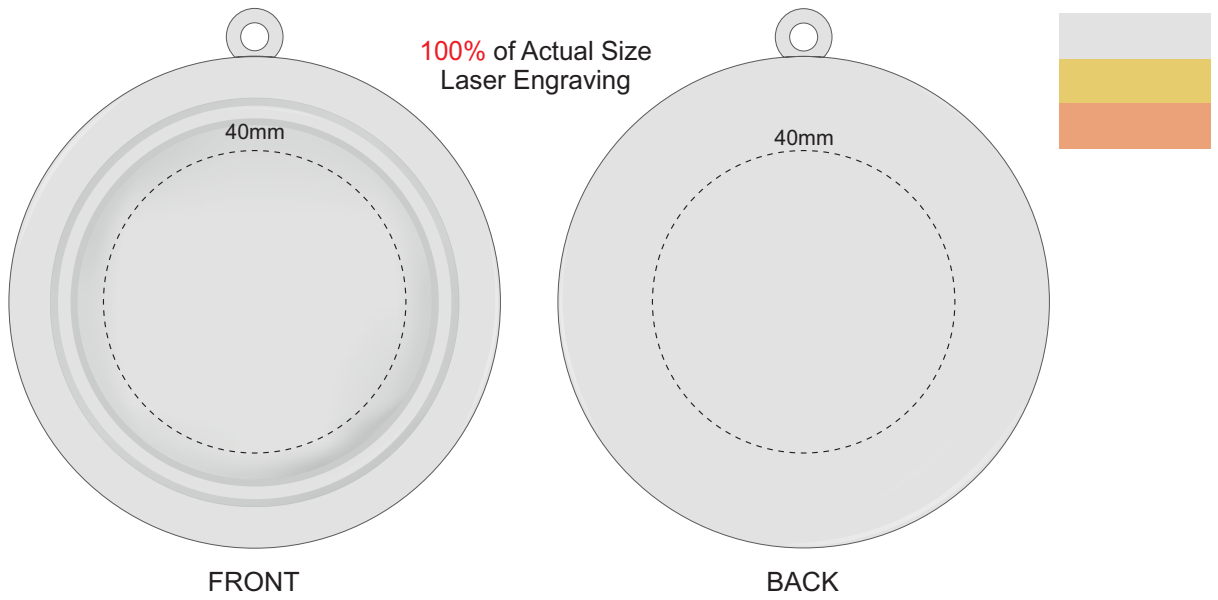

60% of Actual Size
Screen Print (one colour)

 Engraves to a Natural Finish