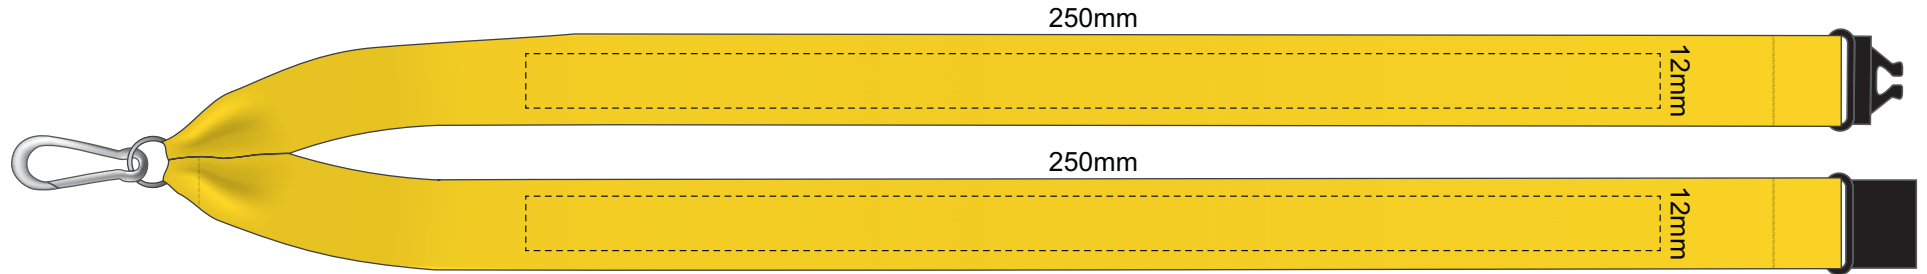

60% of Actual Size
Screen Print (one colour)

 Engraves to a Natural Finish