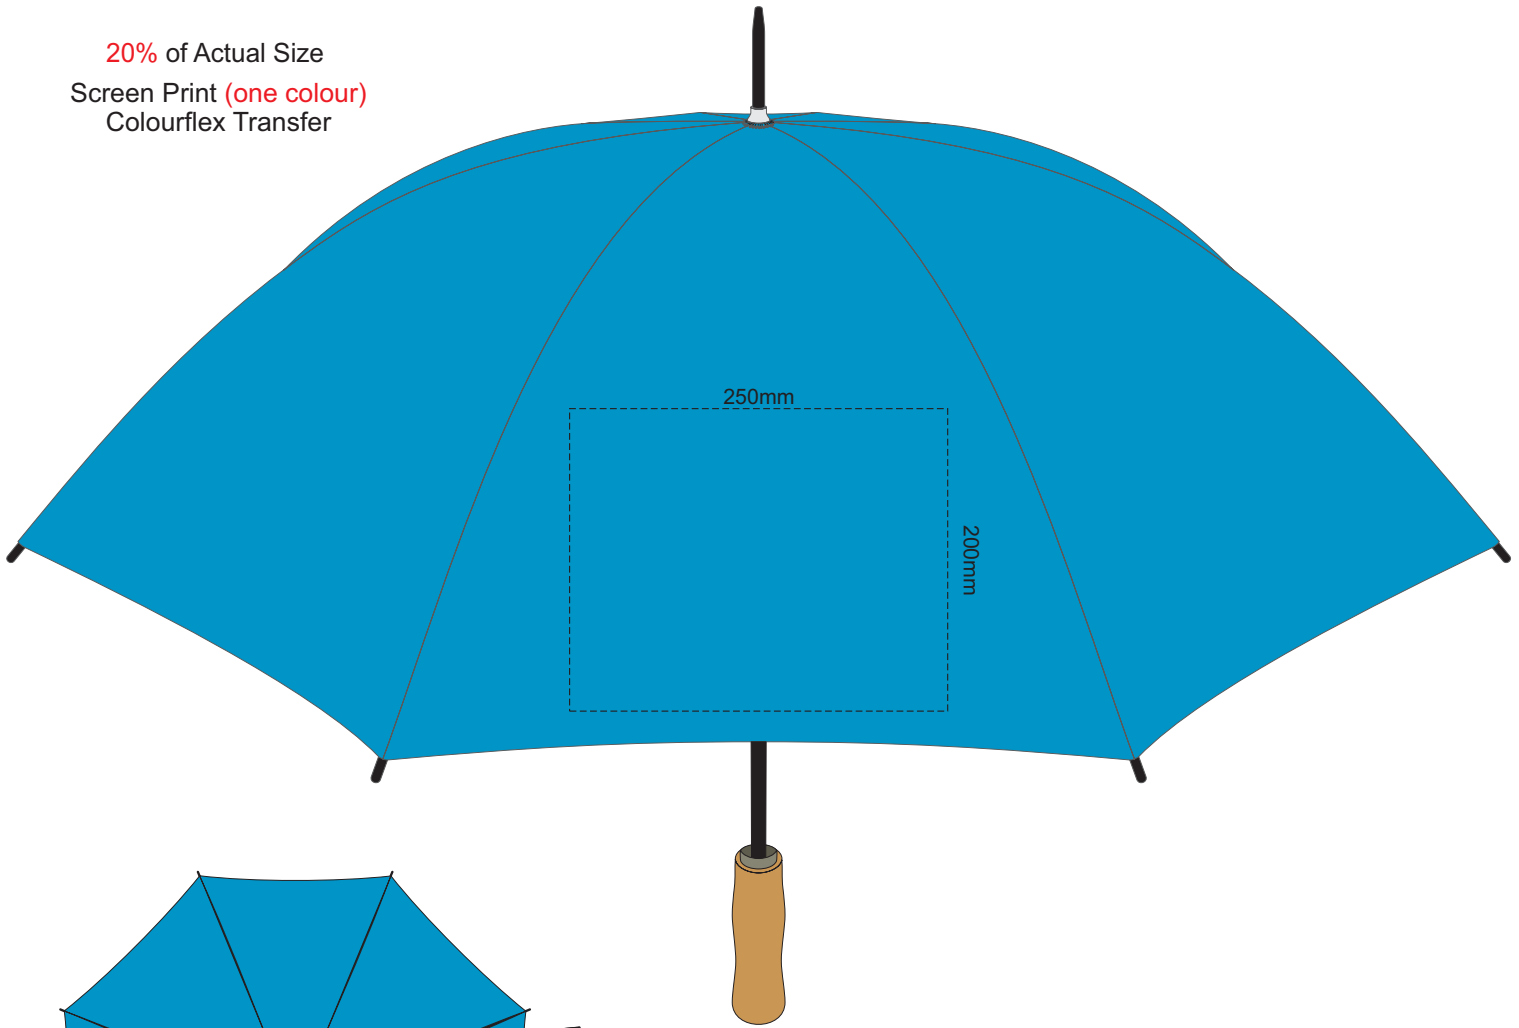

20% of Actual Size  
Screen Print (one colour)  
Colourflex Transfer

Top view at 5%  
to indicate which  
panel/s to be decorated.