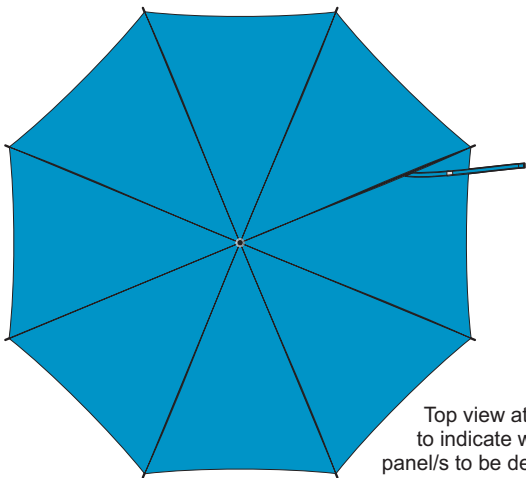

20% of Actual Size  
Screen Print (one colour)  
Colourflex Transfer

Top view at 5%  
to indicate which  
panel/s to be decorated.