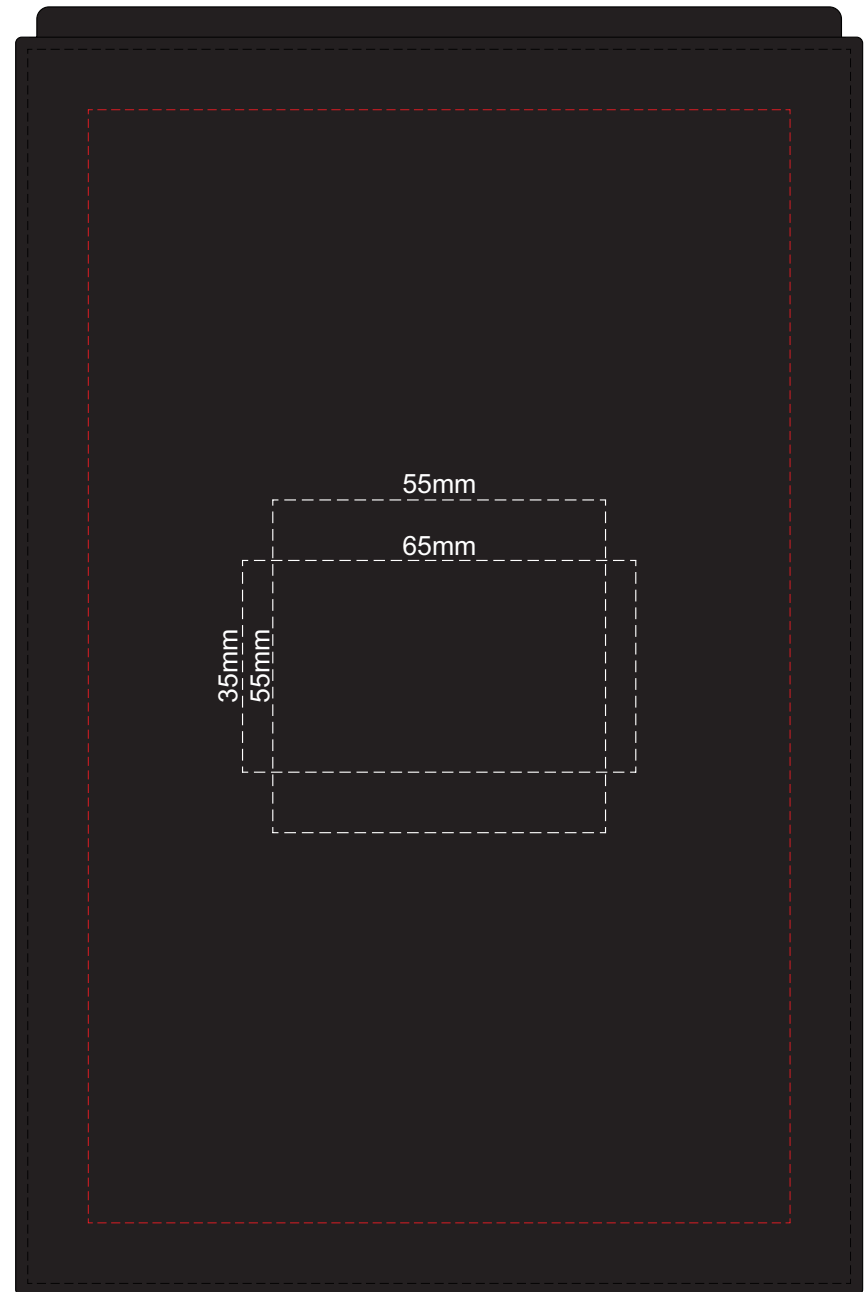

80% of Actual Size
Pad Print
FRONT

Branding area can be moved **anywhere within the red line.**

80% of Actual Size
Pad Print
BACK

Branding area can be moved **anywhere within the red line.**

80% of Actual Size
Debossing
FRONT

80% of Actual Size
Debossing
BACK

Branding area can be moved anywhere within the red line.