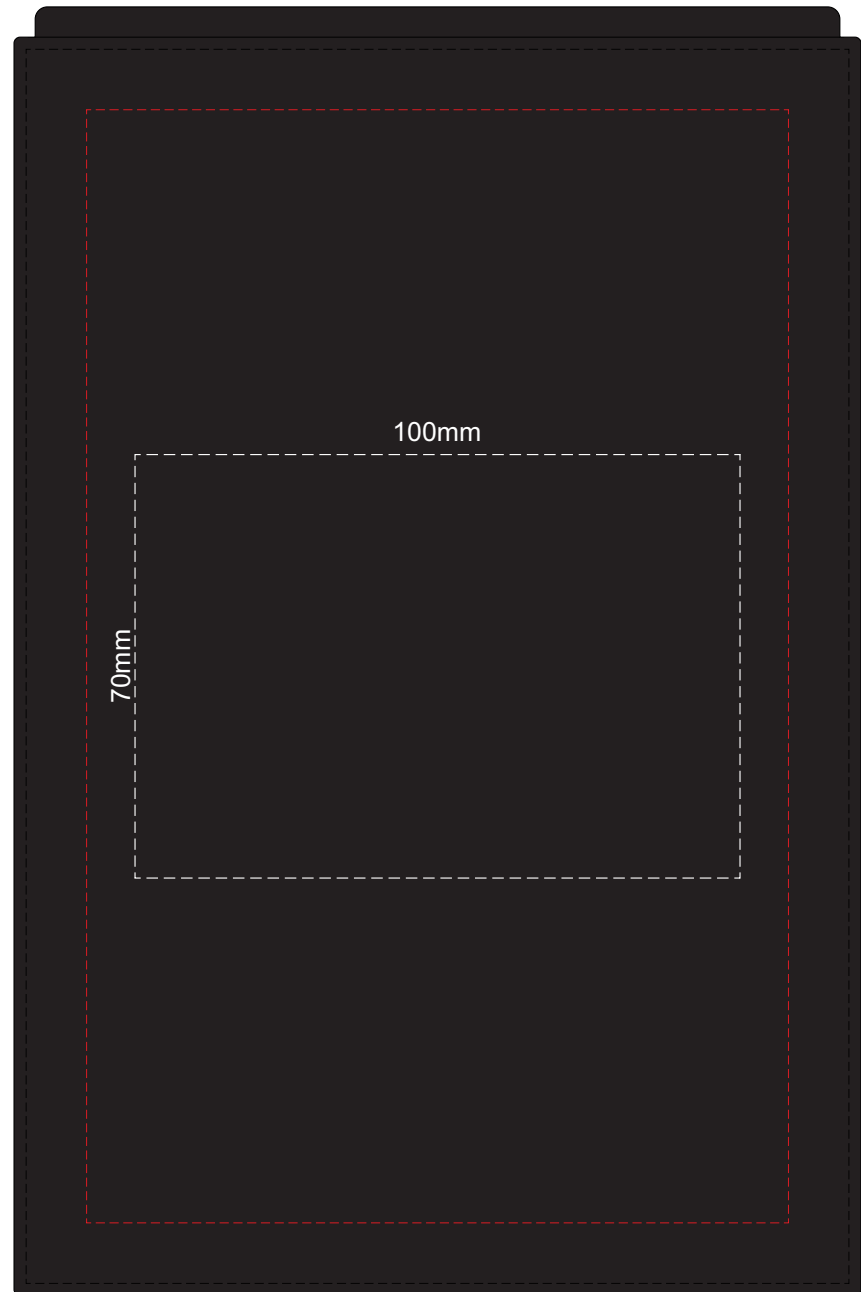

80% of Actual Size
Pad Print
FRONT

Branding area can be moved **anywhere within the red line.**

80% of Actual Size
Pad Print
BACK

Branding area can be moved **anywhere within the red line.**

80% of Actual Size
Debossing
FRONT

80% of Actual Size
Debossing
BACK

Branding area can be moved anywhere within the red line.