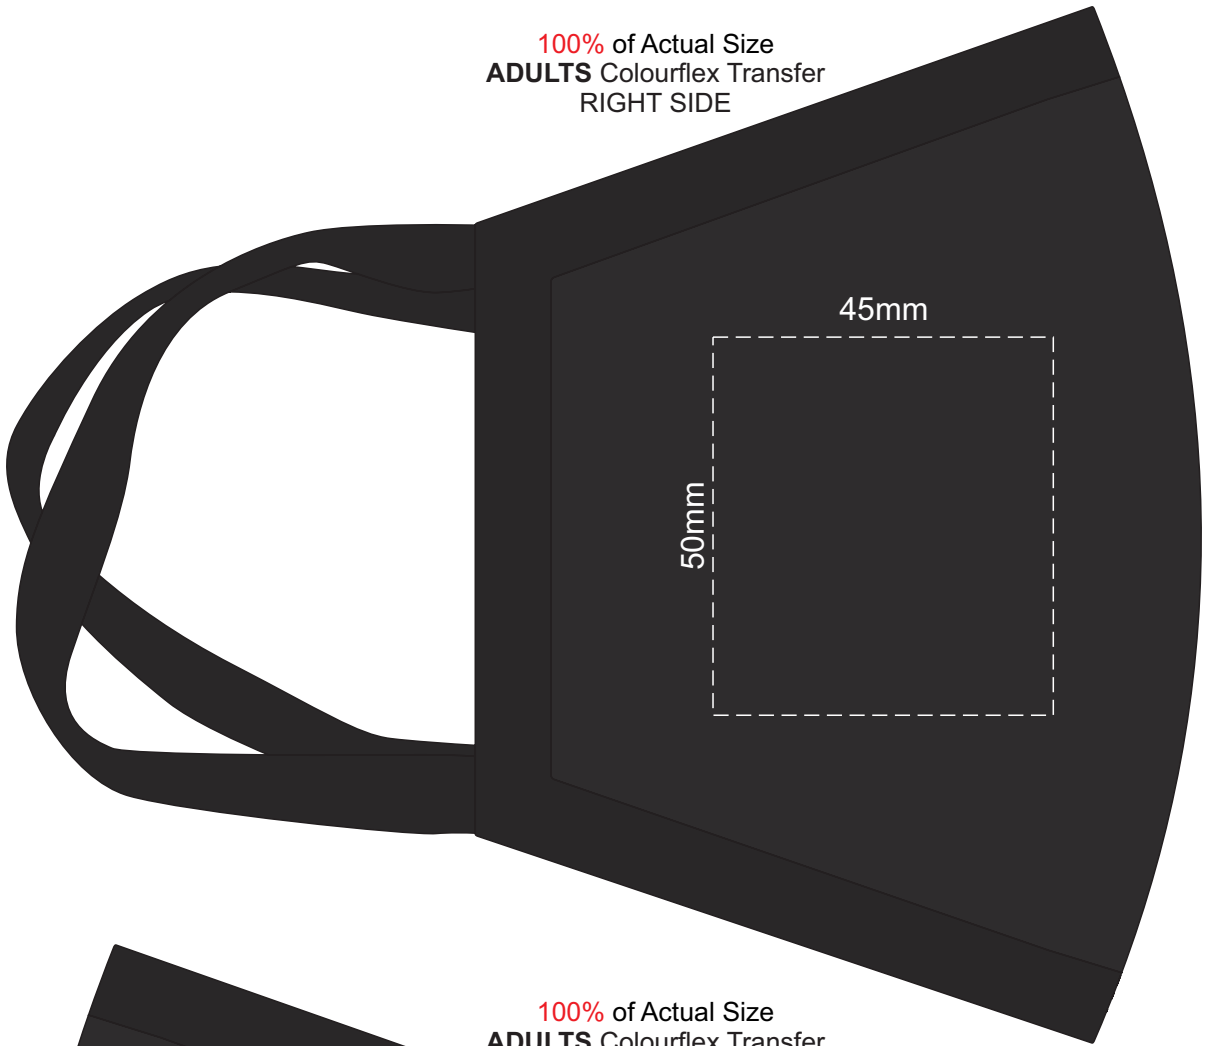

100% of Actual Size
ADULTS Colourflex Transfer
FRONT

100% of Actual Size
ADULTS Colourflex Transfer
RIGHT SIDE

100% of Actual Size
ADULTS Colourflex Transfer
LEFT SIDE

100% of Actual Size
KIDS Colourflex Transfer
FRONT

100% of Actual Size
KIDS Colourflex Transfer
RIGHT SIDE

100% of Actual Size
KIDS Colourflex Transfer
LEFT SIDE