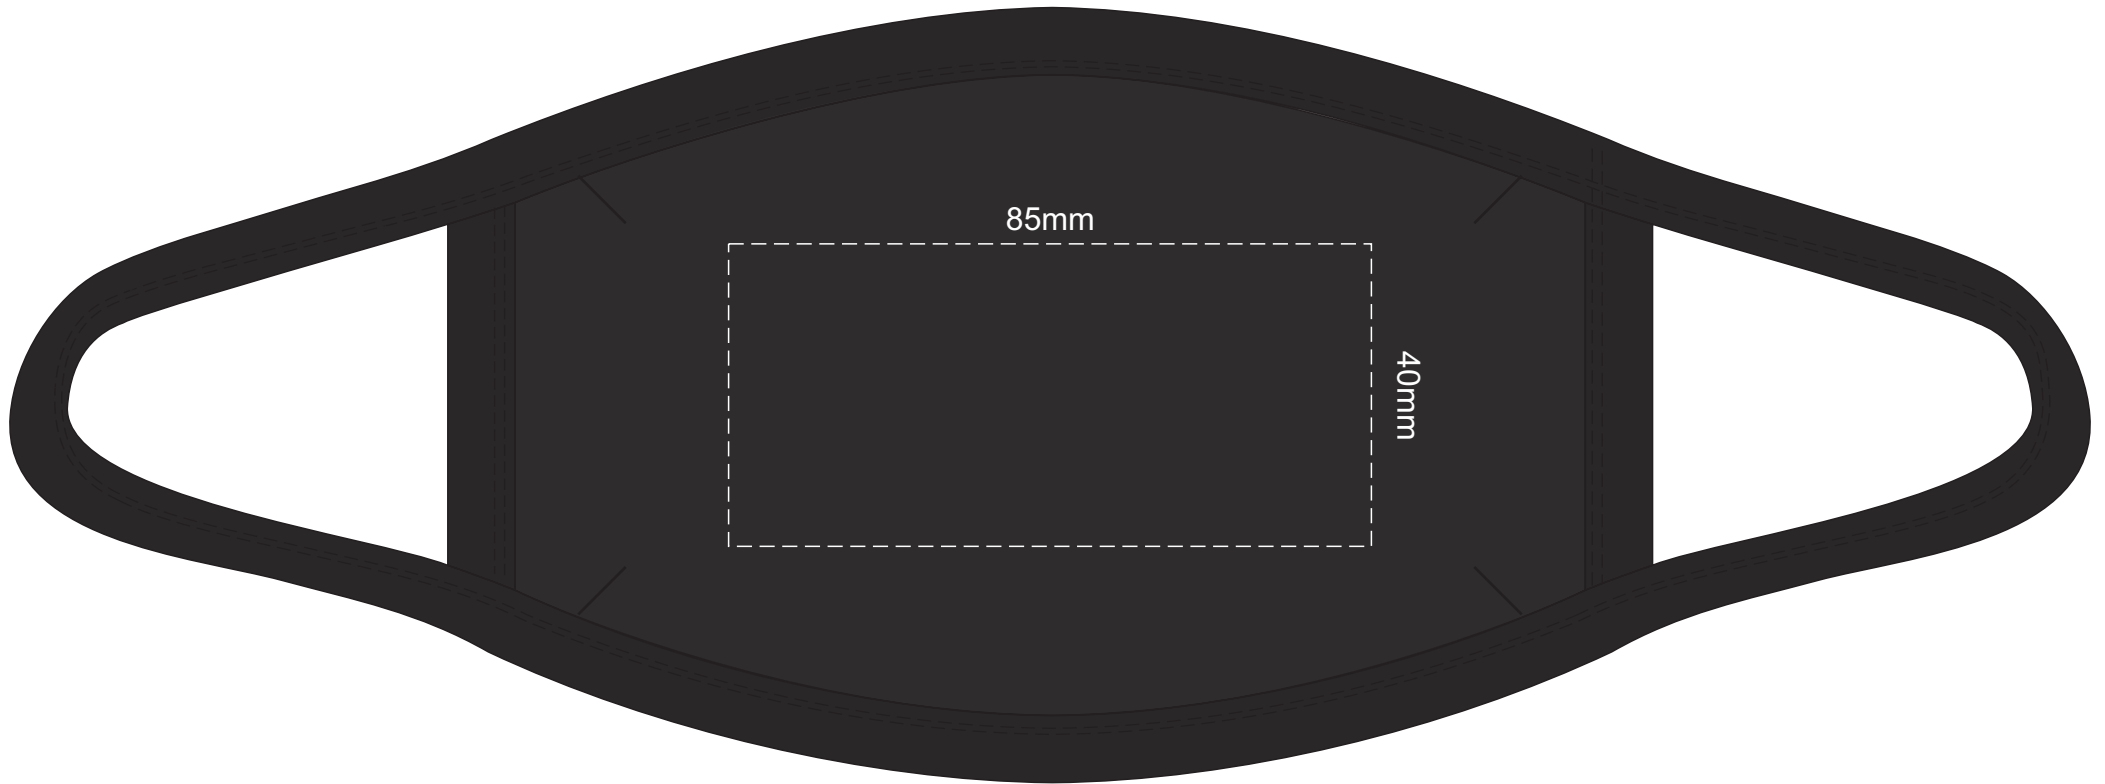

100% of Actual Size
ADULTS Colourflex Transfer
FRONT

100% of Actual Size
ADULTS Colourflex Transfer
RIGHT SIDE

100% of Actual Size
ADULTS Colourflex Transfer
LEFT SIDE

100% of Actual Size
KIDS Colourflex Transfer
FRONT

100% of Actual Size
KIDS Colourflex Transfer
RIGHT SIDE

100% of Actual Size
KIDS Colourflex Transfer
LEFT SIDE