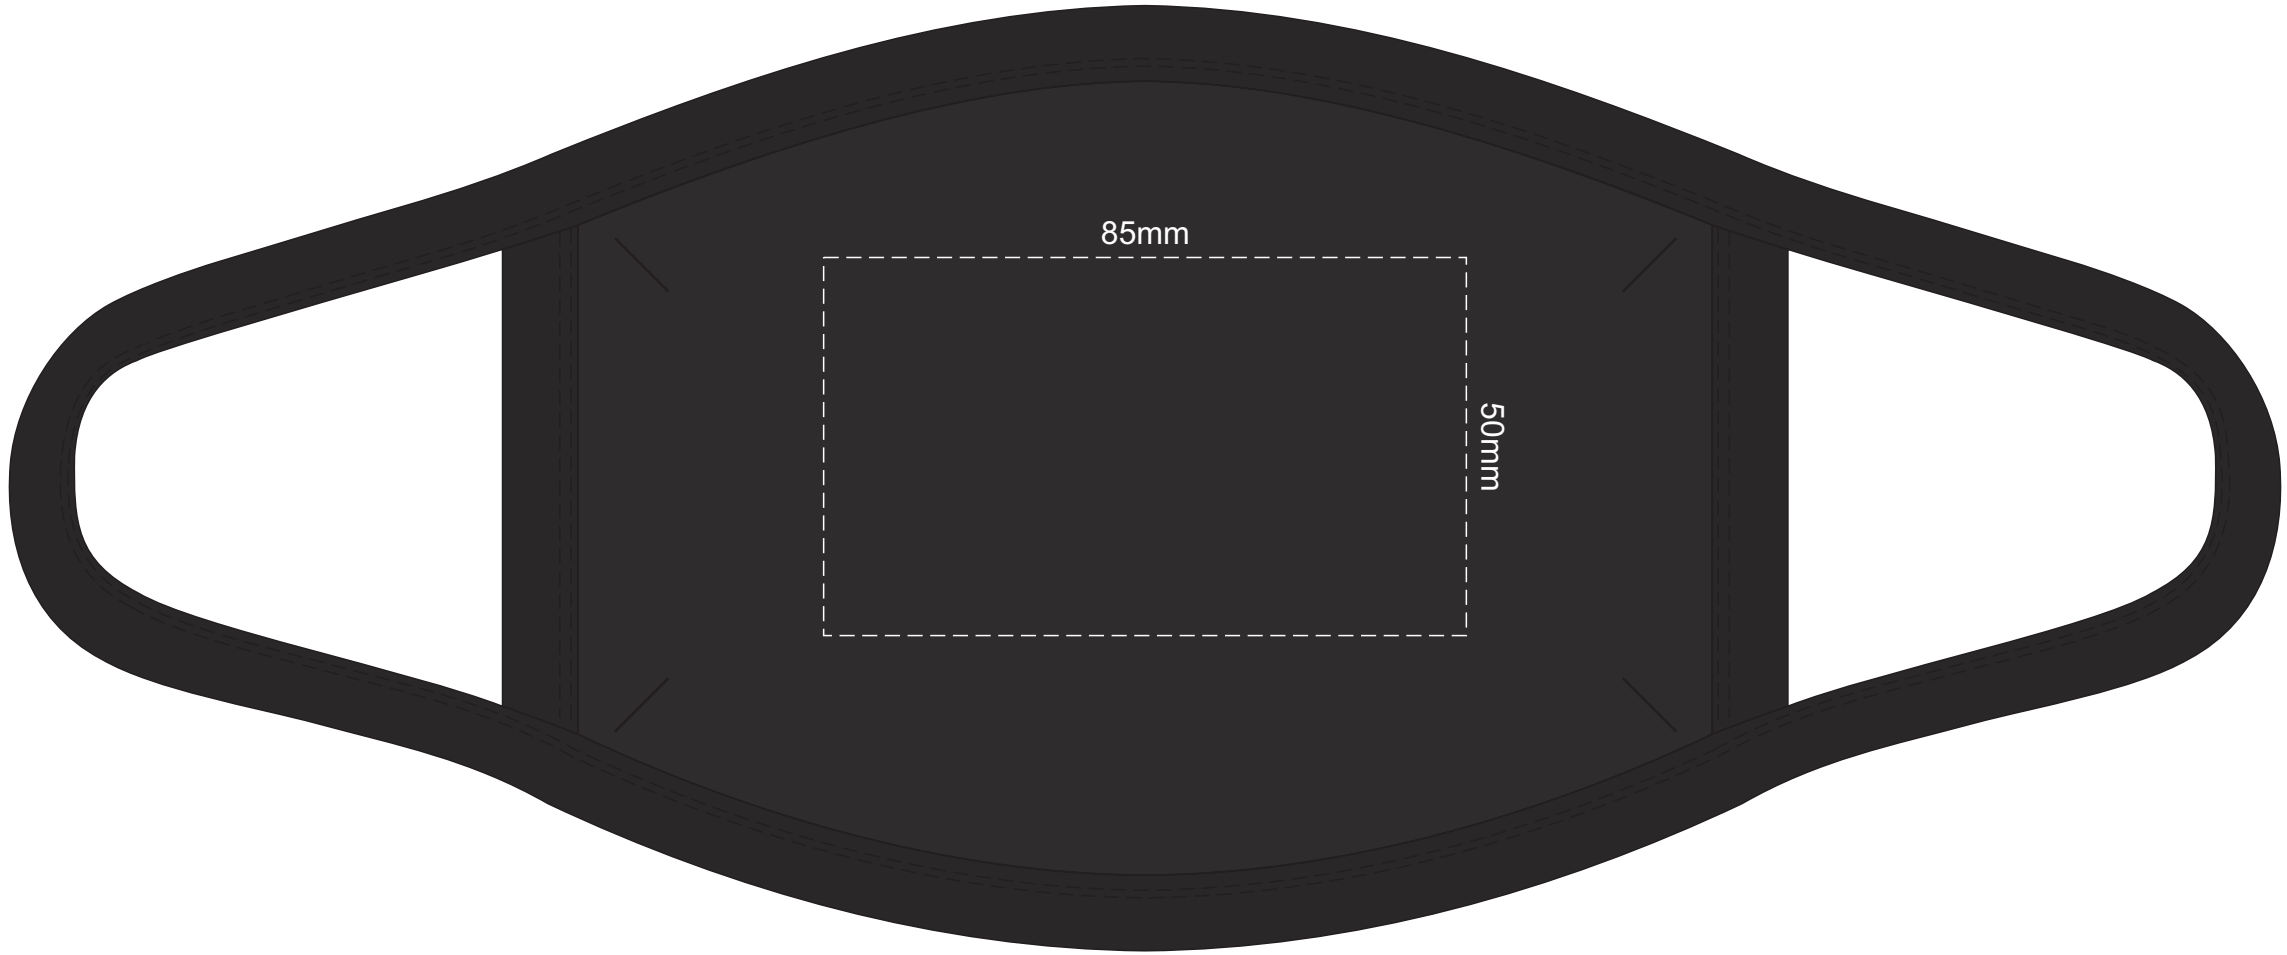

100% of Actual Size
ADULTS Colourflex Transfer
FRONT

100% of Actual Size
ADULTS Colourflex Transfer
RIGHT SIDE

100% of Actual Size
ADULTS Colourflex Transfer
LEFT SIDE

100% of Actual Size
KIDS Colourflex Transfer
FRONT

100% of Actual Size
KIDS Colourflex Transfer
RIGHT SIDE

100% of Actual Size
KIDS Colourflex Transfer
LEFT SIDE