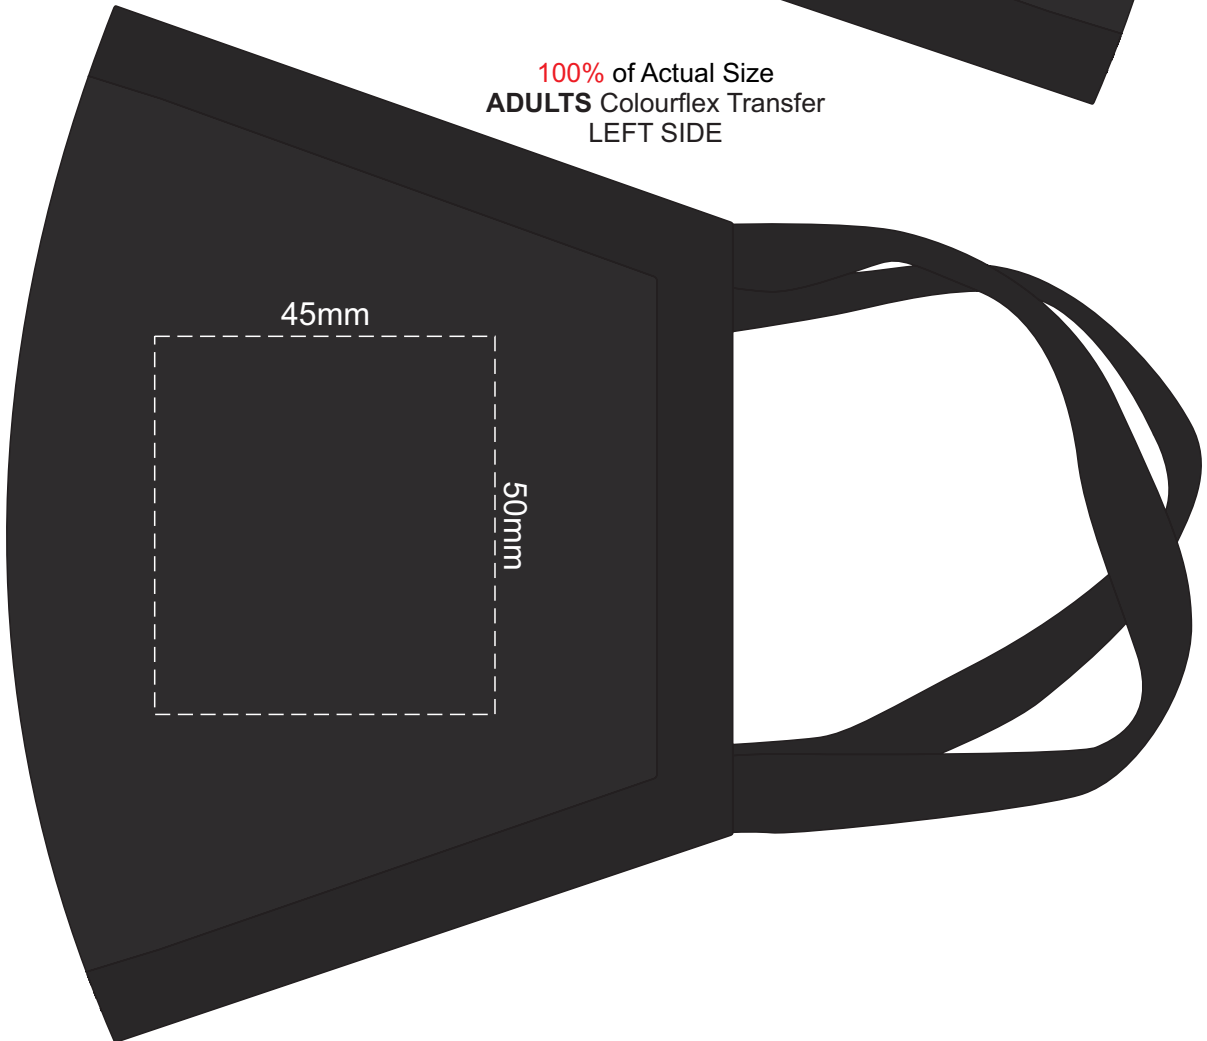

100% of Actual Size
ADULTS Colourflex Transfer
FRONT

100% of Actual Size
ADULTS Colourflex Transfer
RIGHT SIDE

100% of Actual Size
ADULTS Colourflex Transfer
LEFT SIDE

100% of Actual Size
KIDS Colourflex Transfer
FRONT

100% of Actual Size
KIDS Colourflex Transfer
RIGHT SIDE

100% of Actual Size
KIDS Colourflex Transfer
LEFT SIDE