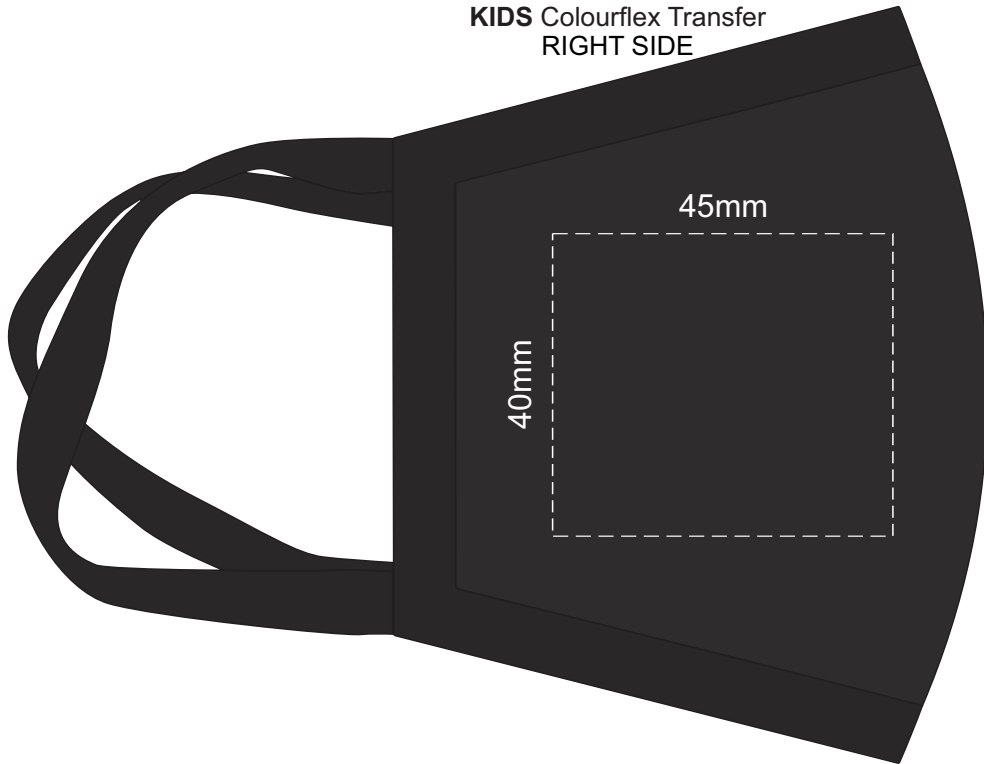

100% of Actual Size
ADULTS Colourflex Transfer
FRONT

100% of Actual Size
ADULTS Colourflex Transfer
RIGHT SIDE

100% of Actual Size
ADULTS Colourflex Transfer
LEFT SIDE

100% of Actual Size
KIDS Colourflex Transfer
FRONT

100% of Actual Size
KIDS Colourflex Transfer
RIGHT SIDE

100% of Actual Size
KIDS Colourflex Transfer
LEFT SIDE