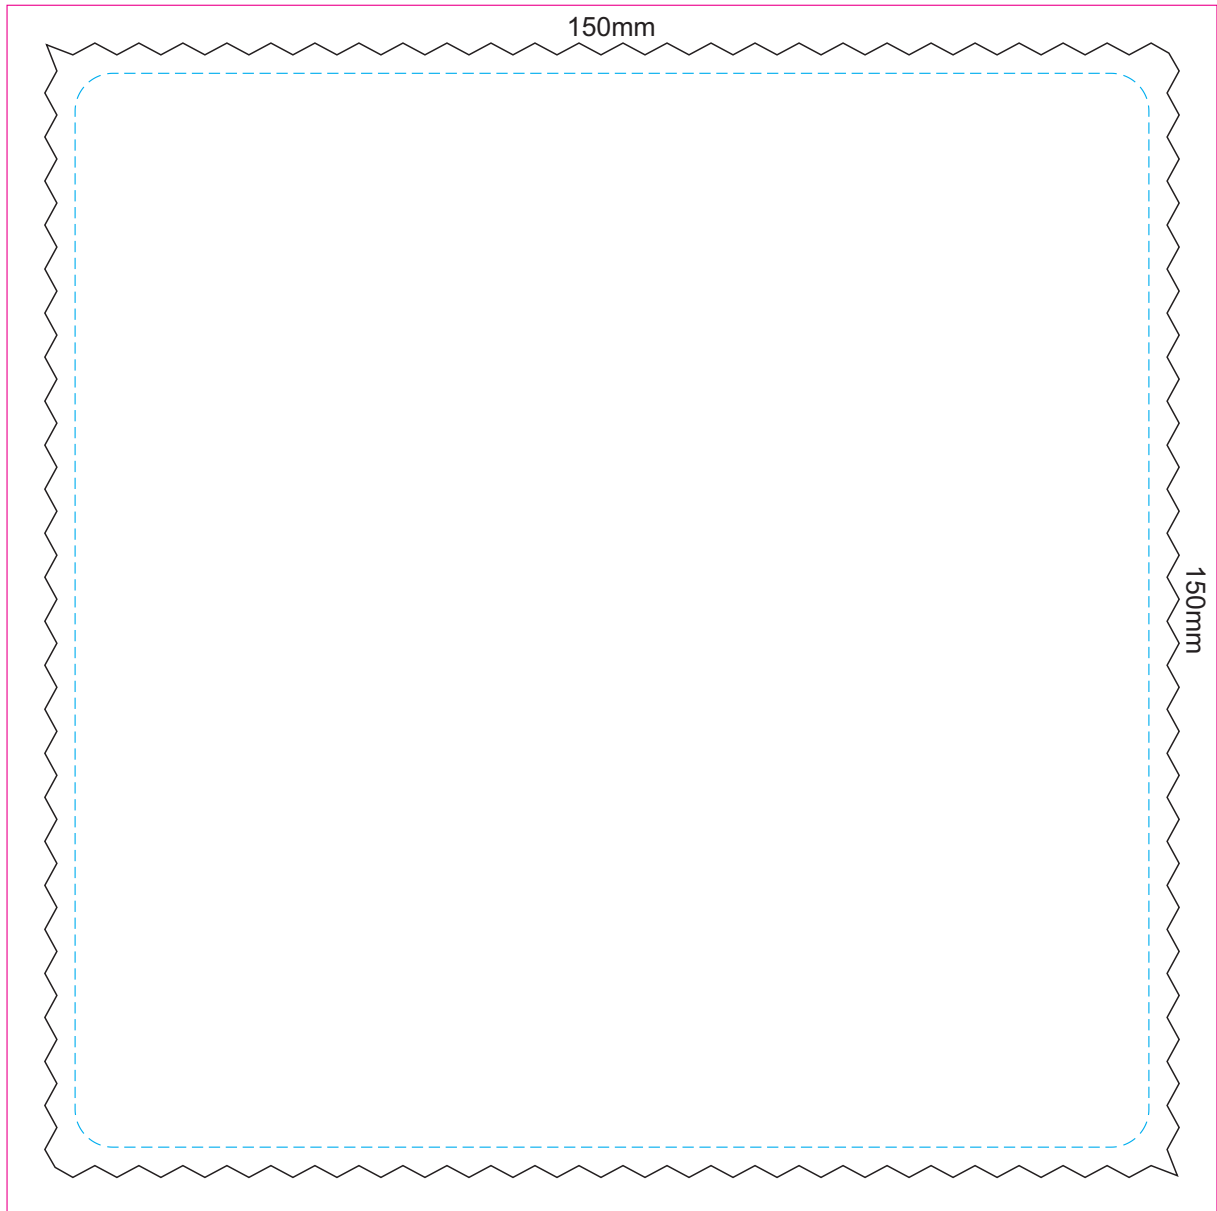

100% of Actual Size
Sublimation Template
Base material is white

100% of Actual Size
Sublimation Template
Base material is white

Blue Line = The SIGNIFICANT PRINT AREA
(Keep all critical images & text within this box)
Black Line = Maximum print area
Pink Line = Bleed off to here