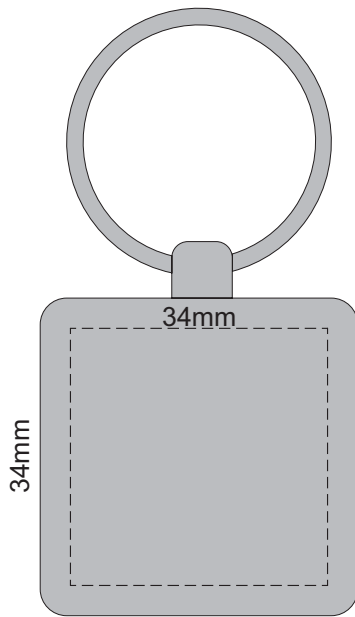

Engraves to a natural etch

100% of Actual Size
Pad Print

FRONT

This product is a natural material, please allow for variances in grain pattern and branding.

100% of Actual Size
Laser Engraving

FRONT

This product is a natural material, please allow for variances in grain pattern and branding.

Engraves to a natural etch

100% of Actual Size
Laser Engraving

BACK

Engraves to a natural etch

100% of Actual Size
Laser Engraving

BACK

Engraves to a natural etch