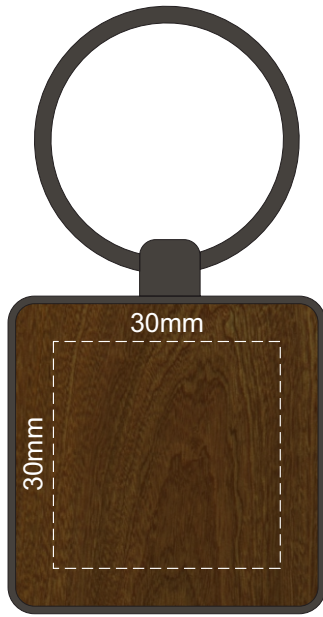

100% of Actual Size
Pad Print

FRONT

This product is a natural material, please allow for variances in grain pattern and branding.

100% of Actual Size
Laser Engraving

FRONT

This product is a natural material, please allow for variances in grain pattern and branding.

Engraves to a natural etch

100% of Actual Size
Pad Print

FRONT

This product is a natural material, please allow for variances in grain pattern and branding.

100% of Actual Size
Laser Engraving

FRONT

This product is a natural material, please allow for variances in grain pattern and branding.

Engraves to a natural etch

100% of Actual Size
Laser Engraving

BACK

Engraves to a natural etch

100% of Actual Size
Laser Engraving

BACK

Engraves to a natural etch