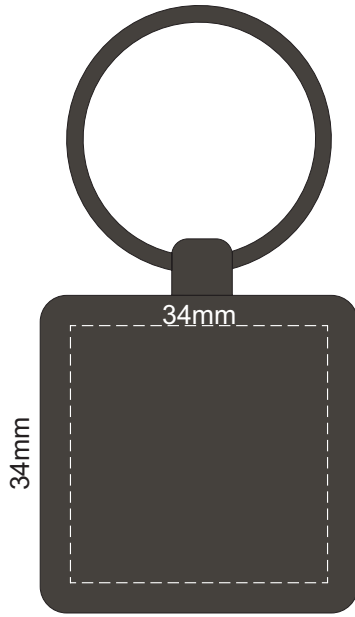

100% of Actual Size
Pad Print

FRONT

This product is a natural material, please allow for variances in grain pattern and branding.

100% of Actual Size
Laser Engraving

FRONT

This product is a natural material, please allow for variances in grain pattern and branding.

Engraves to a natural etch

100% of Actual Size
Pad Print

FRONT

This product is a natural material, please allow for variances in grain pattern and branding.

100% of Actual Size
Laser Engraving

FRONT

This product is a natural material, please allow for variances in grain pattern and branding.

Engraves to a natural etch

100% of Actual Size
Laser Engraving

BACK

Engraves to a natural etch

100% of Actual Size
Laser Engraving

BACK

Engraves to a natural etch