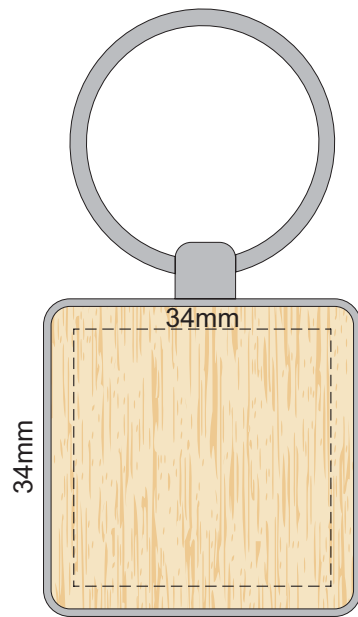

100% of Actual Size
Pad Print

FRONT

This product is a natural material, please allow for variances in grain pattern and branding.

100% of Actual Size
Laser Engraving

FRONT

This product is a natural material, please allow for variances in grain pattern and branding.

Engraves to a natural etch

100% of Actual Size
Pad Print

FRONT

This product is a natural material, please allow for variances in grain pattern and branding.

100% of Actual Size
Laser Engraving

FRONT

This product is a natural material, please allow for variances in grain pattern and branding.

Engraves to a natural etch

100% of Actual Size
Laser Engraving

BACK

Engraves to a natural etch

100% of Actual Size
Laser Engraving

BACK

Engraves to a natural etch