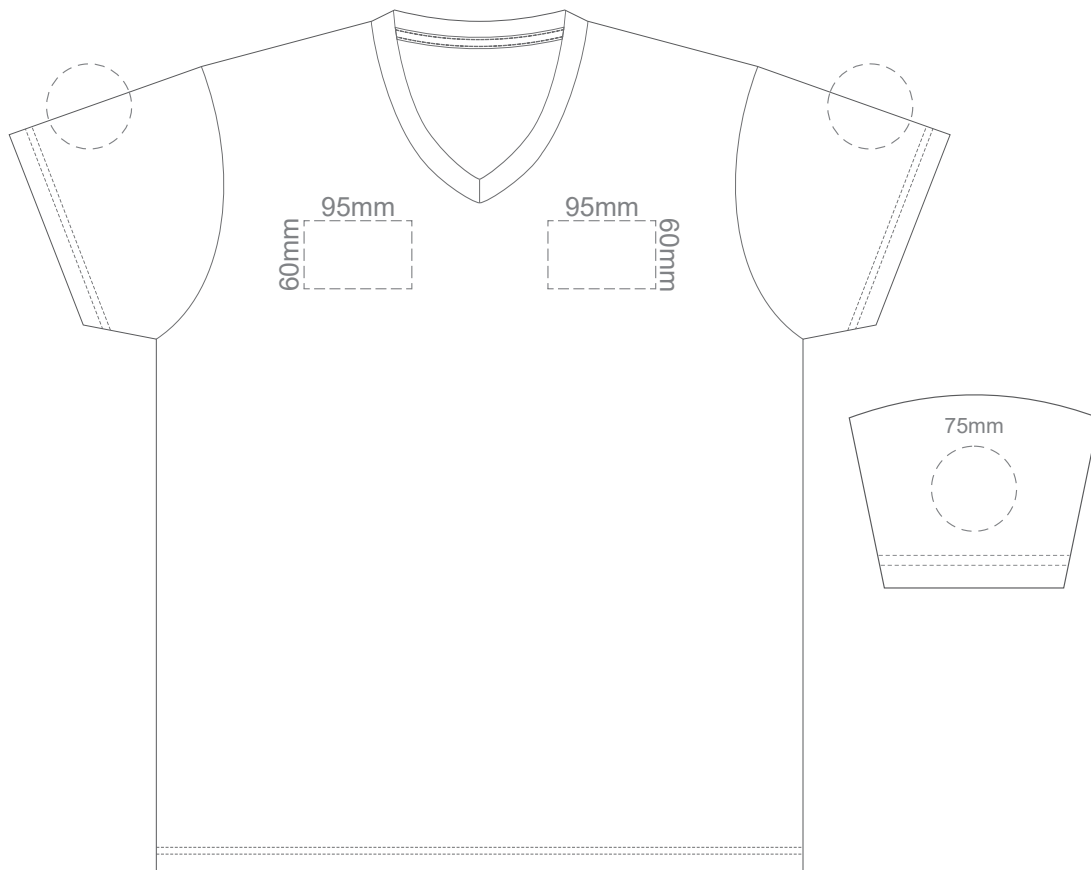

FRONT ADULT XL

BACK ADULT XL

15% of Actual Size
Colourflex Transfer

FRONT ADULT XXL

BACK ADULT XXL

15% of Actual Size
Colourflex Transfer

FRONT ADULT 3XL

BACK ADULT 3XL

15% of Actual Size
Embroidery

FRONT ADULT SMALL

15% of Actual Size
Embroidery

FRONT ADULT MEDIUM

15% of Actual Size
Embroidery

FRONT ADULT LARGE

15% of Actual Size
Embroidery

FRONT ADULT XL

15% of Actual Size
Embroidery

FRONT ADULT XXL

15% of Actual Size
Embroidery

FRONT ADULT 3XL