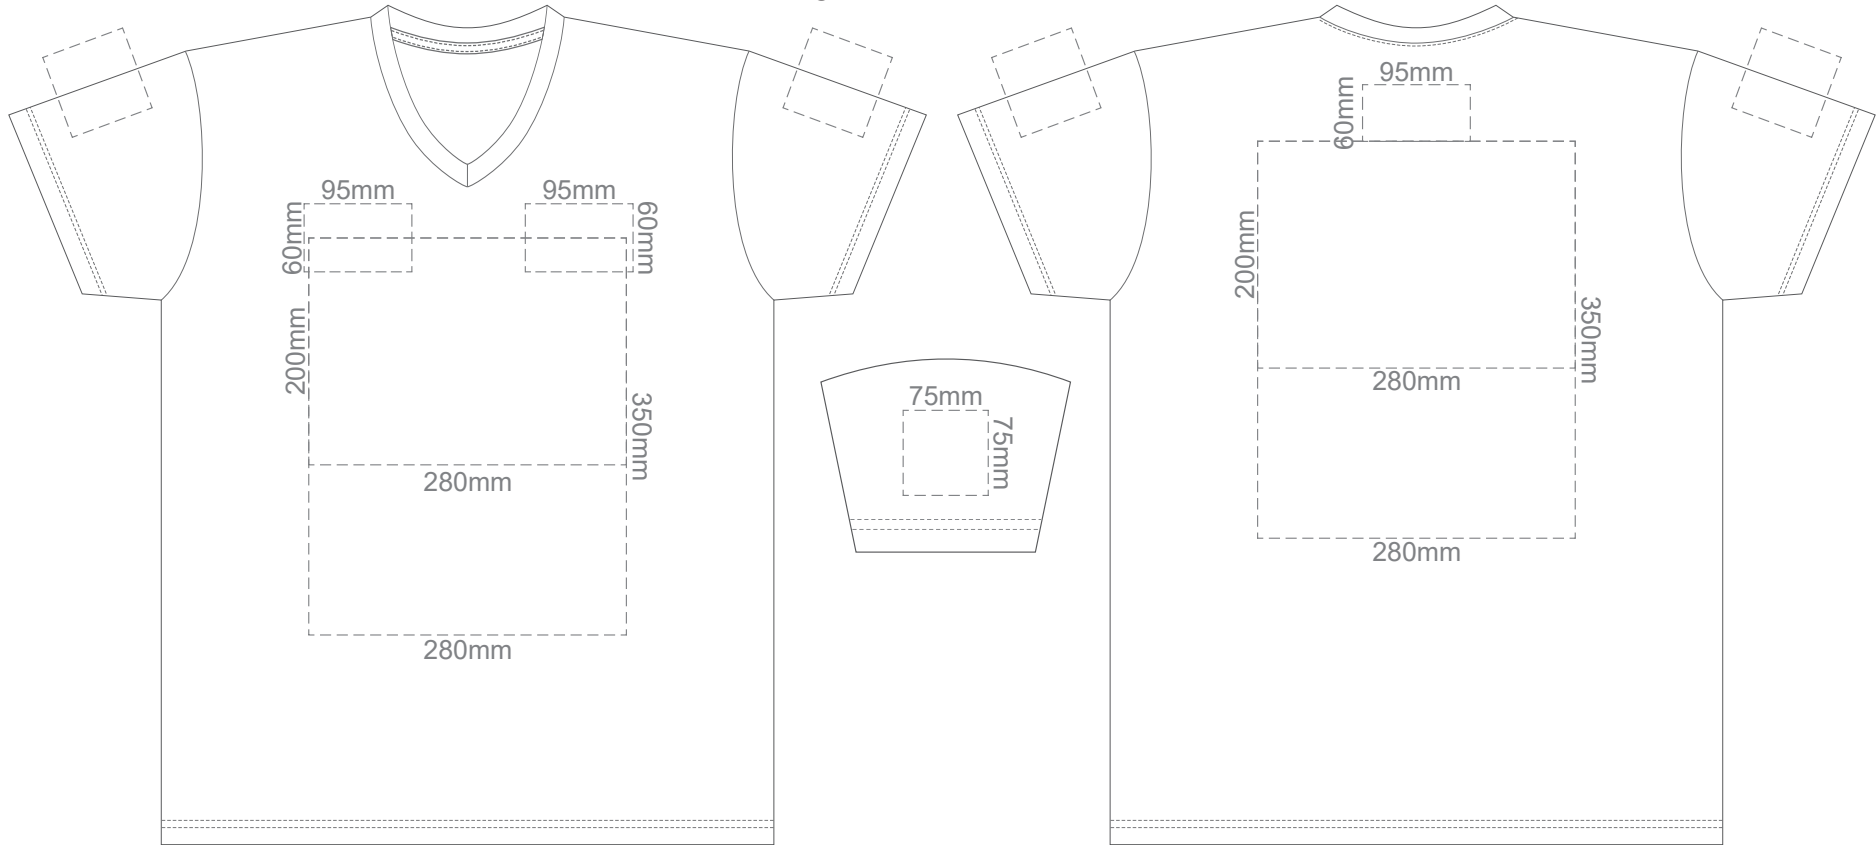

FRONT ADULT XL

BACK ADULT XL

15% of Actual Size
Screen Print

FRONT ADULT XXL

BACK ADULT XXL

15% of Actual Size
Screen Print

FRONT ADULT 3XL

BACK ADULT 3XL

15% of Actual Size
Colourflex Transfer

15% of Actual Size
Colourflex Transfer

FRONT ADULT MEDIUM

BACK ADULT MEDIUM

15% of Actual Size
Colourflex Transfer

FRONT ADULT LARGE

BACK ADULT LARGE

15% of Actual Size
Colourflex Transfer

FRONT ADULT XL

BACK ADULT XL

15% of Actual Size
Colourflex Transfer

FRONT ADULT XXL

BACK ADULT XXL

15% of Actual Size
Colourflex Transfer

FRONT ADULT 3XL

BACK ADULT 3XL