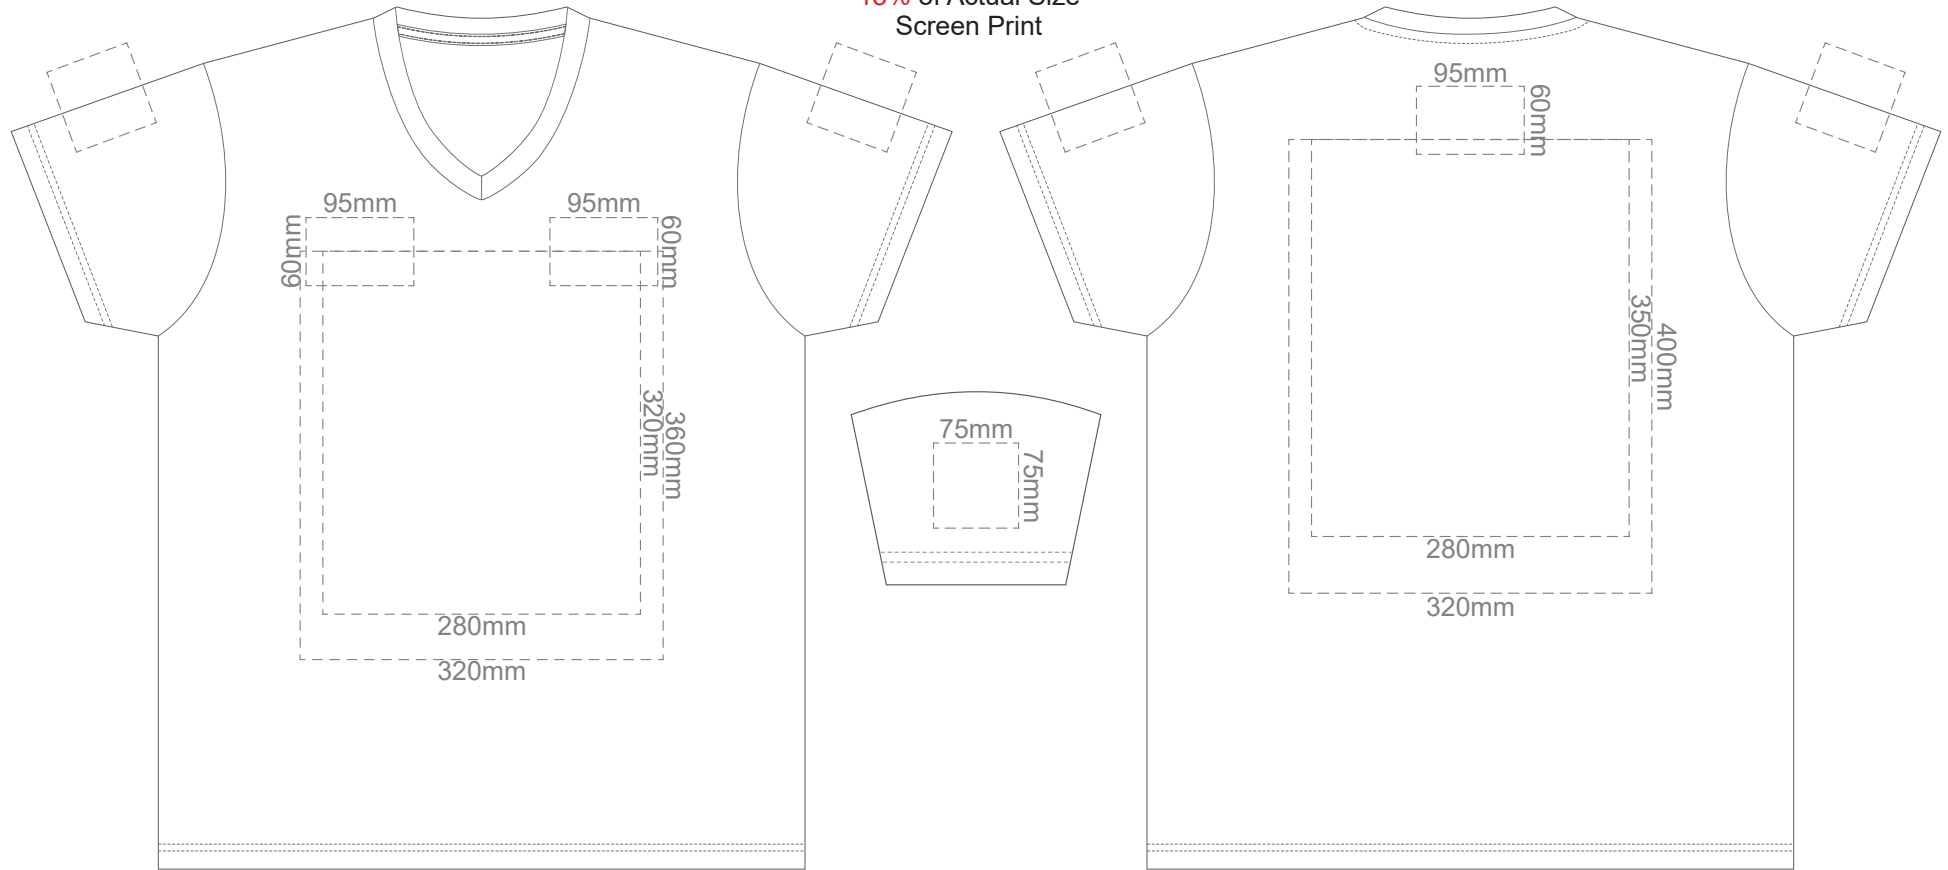

15% of Actual Size
Screen Print

FRONT ADULT XL

BACK ADULT XL