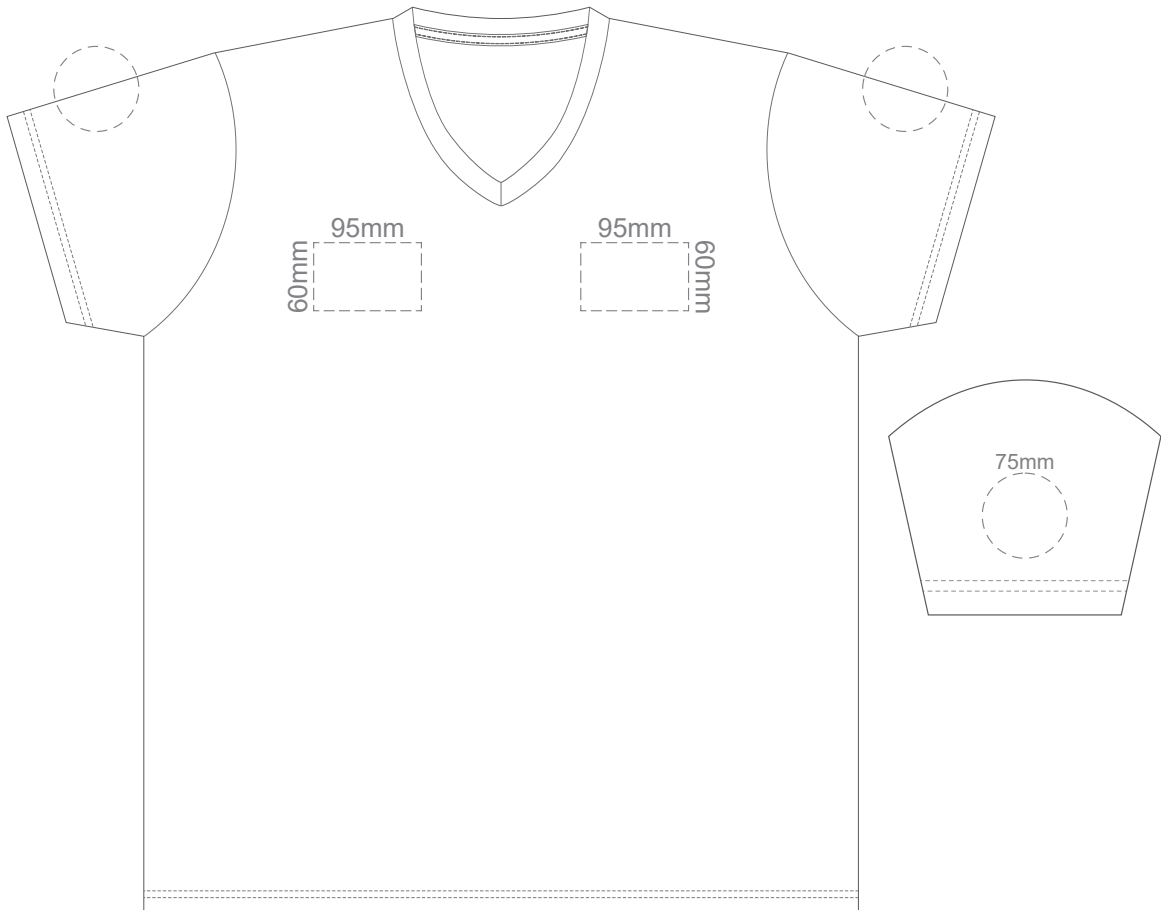

FRONT ADULT XL

BACK ADULT XL

15% of Actual Size
Colourflex Transfer

FRONT ADULT XXL

BACK ADULT XXL

15% of Actual Size
Colourflex Transfer

FRONT ADULT 3XL

BACK ADULT 3XL

15% of Actual Size
Embroidery

FRONT ADULT SMALL

15% of Actual Size
Embroidery

FRONT ADULT MEDIUM

15% of Actual Size
Embroidery

FRONT ADULT LARGE

15% of Actual Size
Embroidery

FRONT ADULT XL

15% of Actual Size
Embroidery

FRONT ADULT XXL

15% of Actual Size
Embroidery

FRONT ADULT 3XL