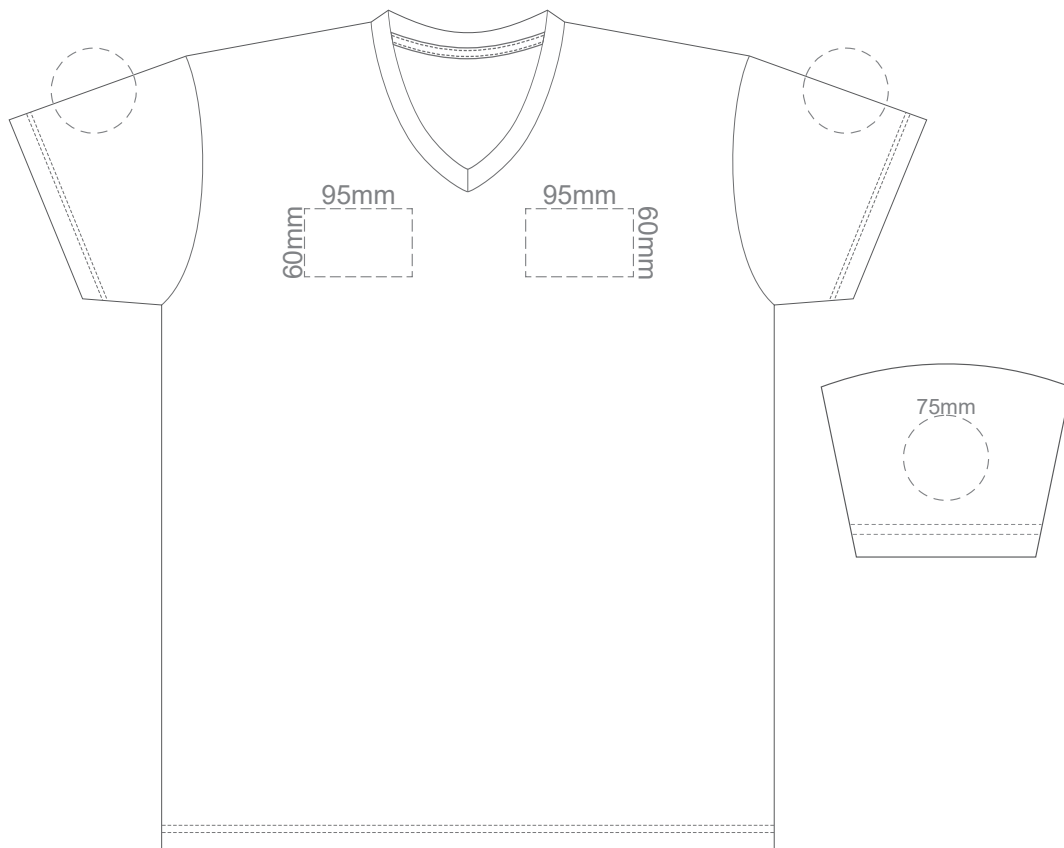

FRONT ADULT XL

BACK ADULT XL

15% of Actual Size
Colourflex Transfer

FRONT ADULT XXL

BACK ADULT XXL

15% of Actual Size
Colourflex Transfer

FRONT ADULT 3XL

BACK ADULT 3XL

15% of Actual Size
Embroidery

FRONT ADULT SMALL

15% of Actual Size
Embroidery

FRONT ADULT MEDIUM

15% of Actual Size
Embroidery

FRONT ADULT LARGE

15% of Actual Size
Embroidery

FRONT ADULT XL

15% of Actual Size
Embroidery

FRONT ADULT XXL

15% of Actual Size
Embroidery

FRONT ADULT 3XL