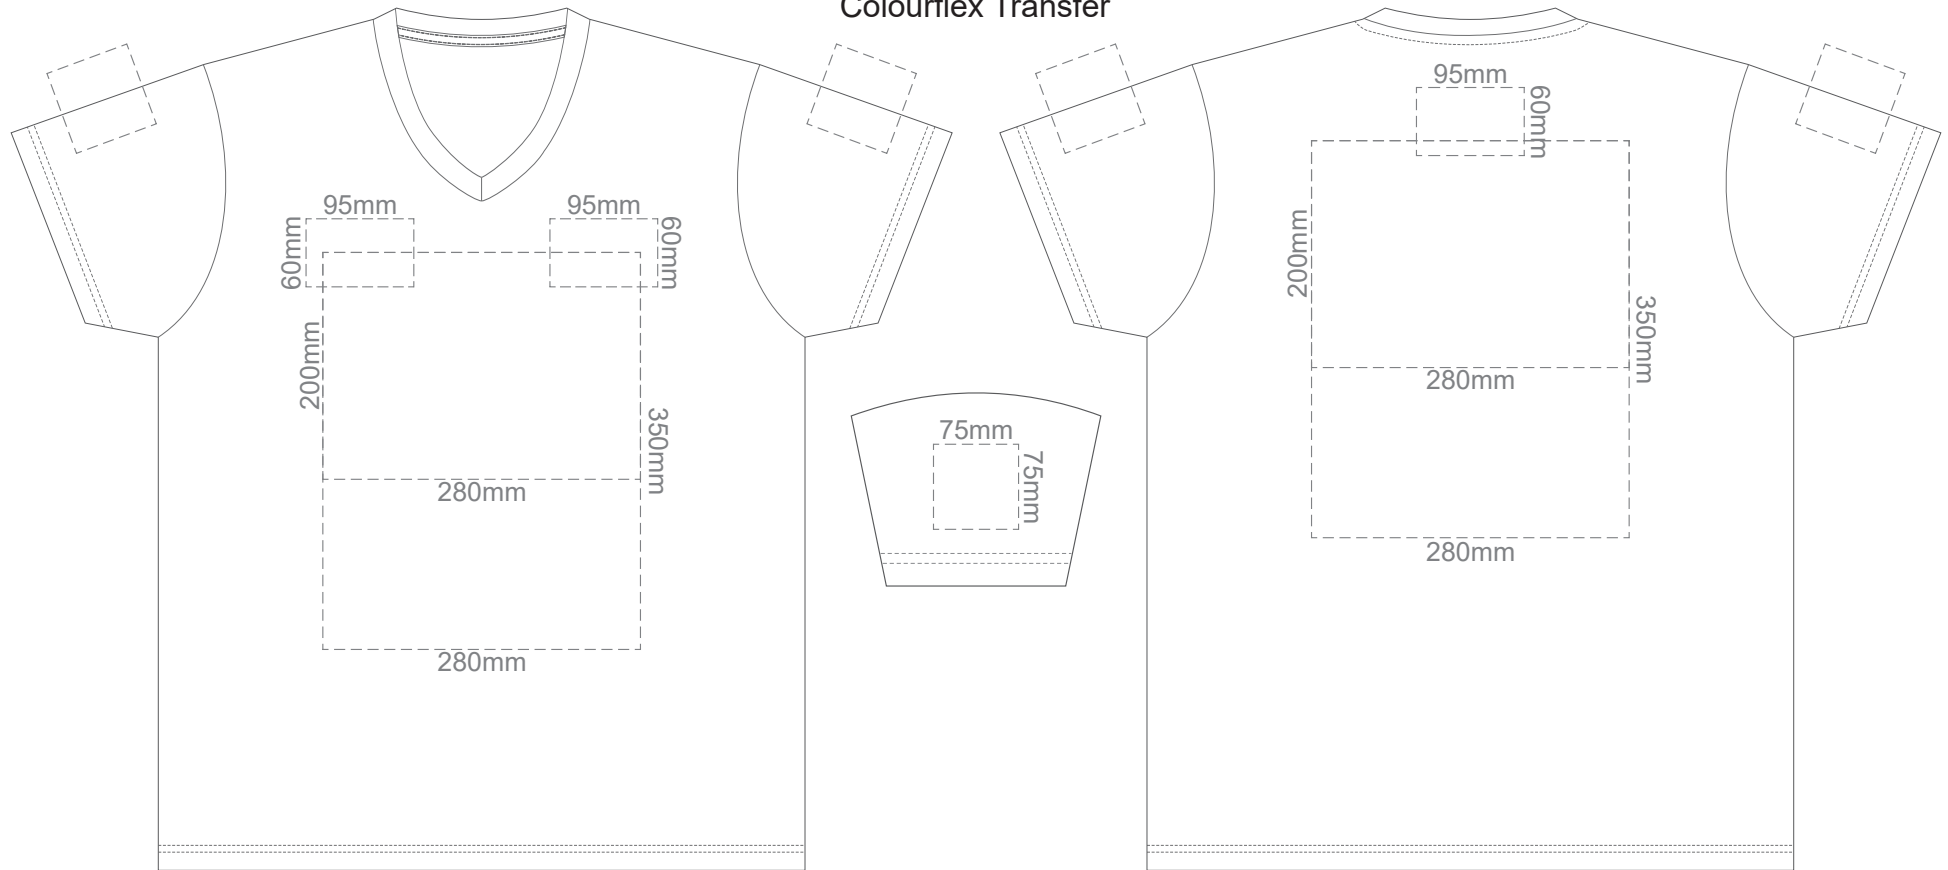

15% of Actual Size
Colourflex Transfer

15% of Actual Size
Colourflex Transfer

FRONT ADULT MEDIUM

BACK ADULT MEDIUM

15% of Actual Size
Colourflex Transfer

FRONT ADULT LARGE

BACK ADULT LARGE

15% of Actual Size
Colourflex Transfer

FRONT ADULT XL

BACK ADULT XL

15% of Actual Size
Colourflex Transfer

FRONT ADULT XXL

BACK ADULT XXL

15% of Actual Size
Colourflex Transfer

FRONT ADULT 3XL

BACK ADULT 3XL