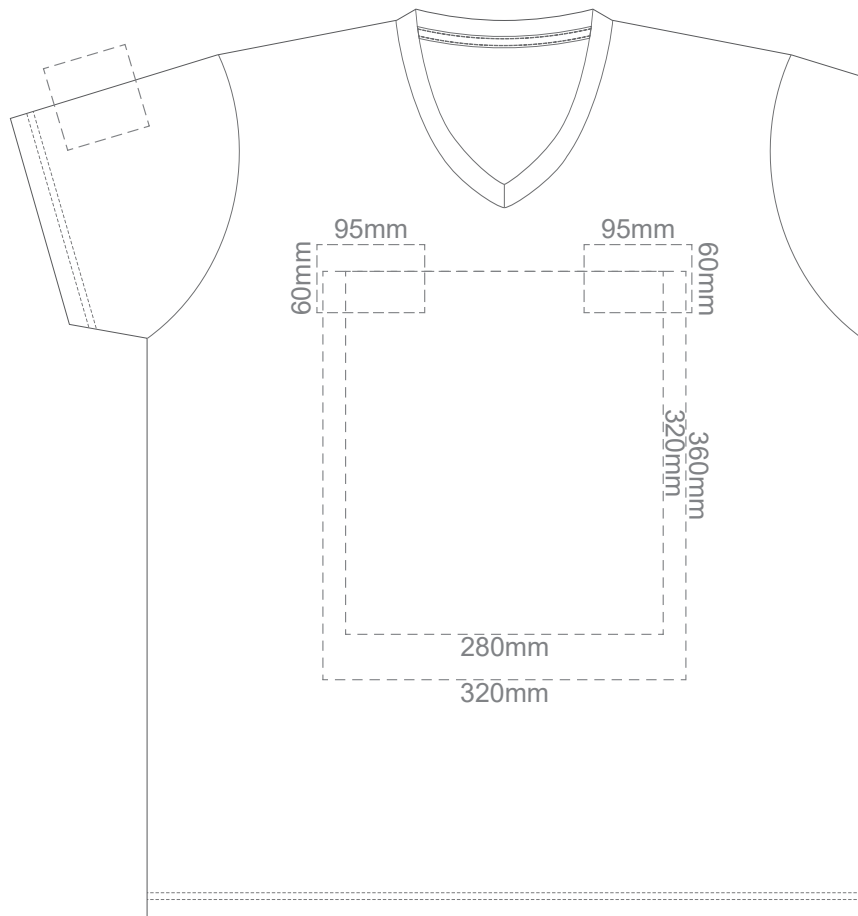

15% of Actual Size
Screen Print

FRONT ADULT 3XL