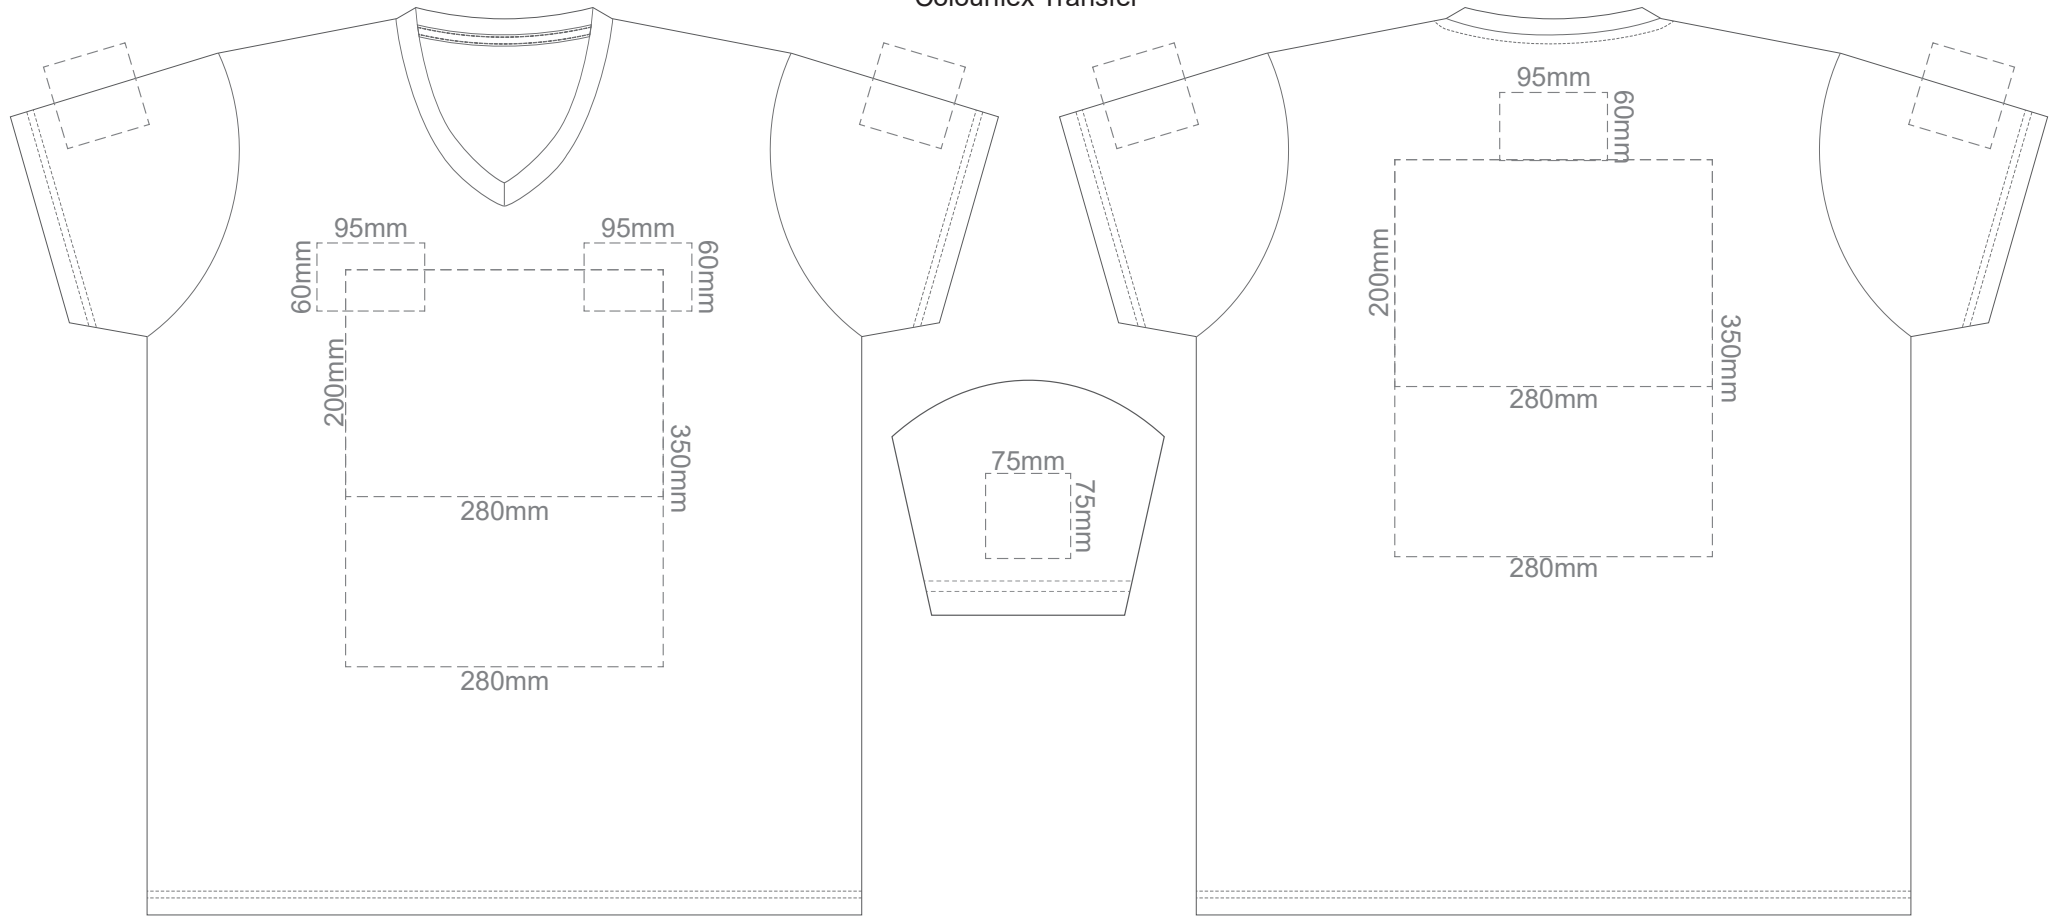

FRONT ADULT XL

BACK ADULT XL

15% of Actual Size
Colourflex Transfer

FRONT ADULT XXL

BACK ADULT XXL

15% of Actual Size
Colourflex Transfer

FRONT ADULT 3XL

BACK ADULT 3XL