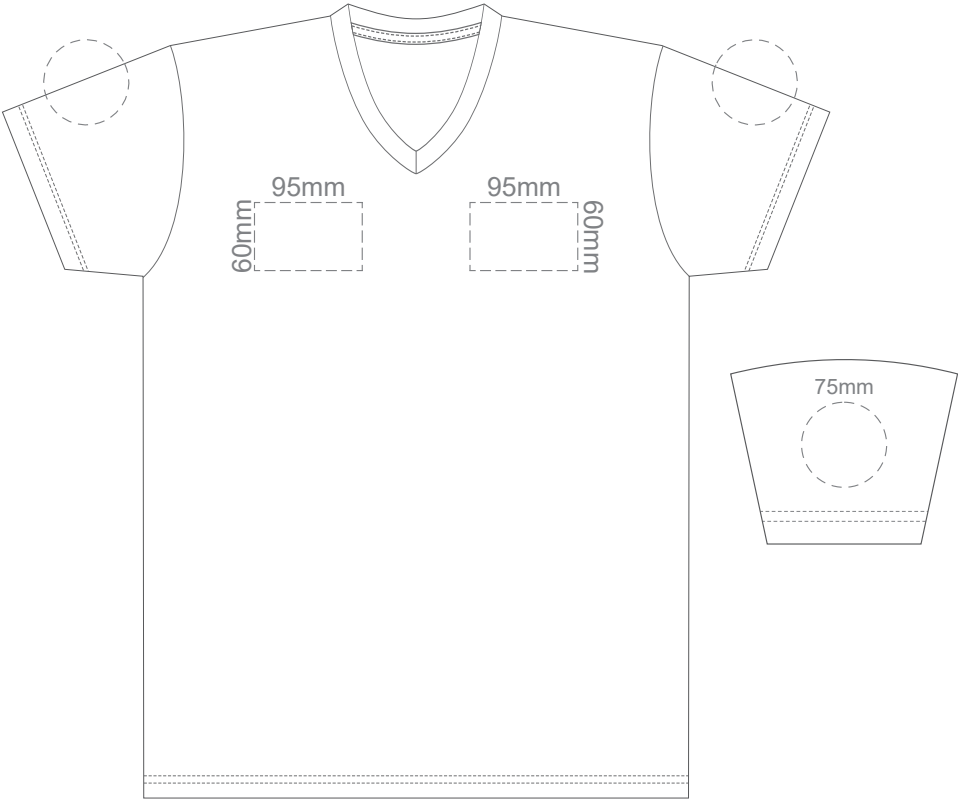

15% of Actual Size
Colourflex Transfer

15% of Actual Size
Colourflex Transfer

FRONT ADULT MEDIUM

BACK ADULT MEDIUM

15% of Actual Size
Colourflex Transfer

FRONT ADULT LARGE

BACK ADULT LARGE

15% of Actual Size
Colourflex Transfer

FRONT ADULT XL

BACK ADULT XL

15% of Actual Size
Colourflex Transfer

FRONT ADULT XXL

BACK ADULT XXL

15% of Actual Size
Colourflex Transfer

FRONT ADULT 3XL

BACK ADULT 3XL

15% of Actual Size
Embroidery

FRONT ADULT SMALL

15% of Actual Size
Embroidery

FRONT ADULT MEDIUM

15% of Actual Size
Embroidery

FRONT ADULT LARGE

15% of Actual Size
Embroidery

FRONT ADULT XL