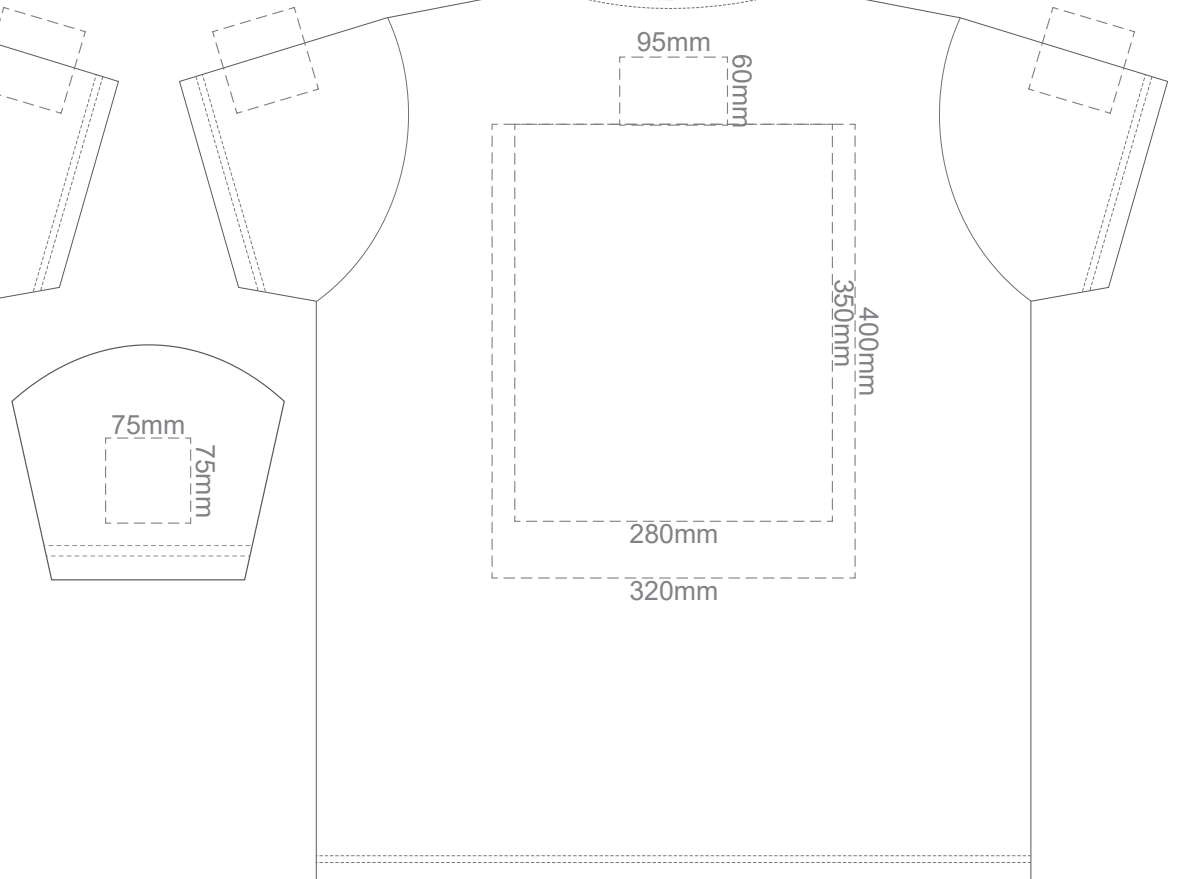

BACK ADULT 3XL