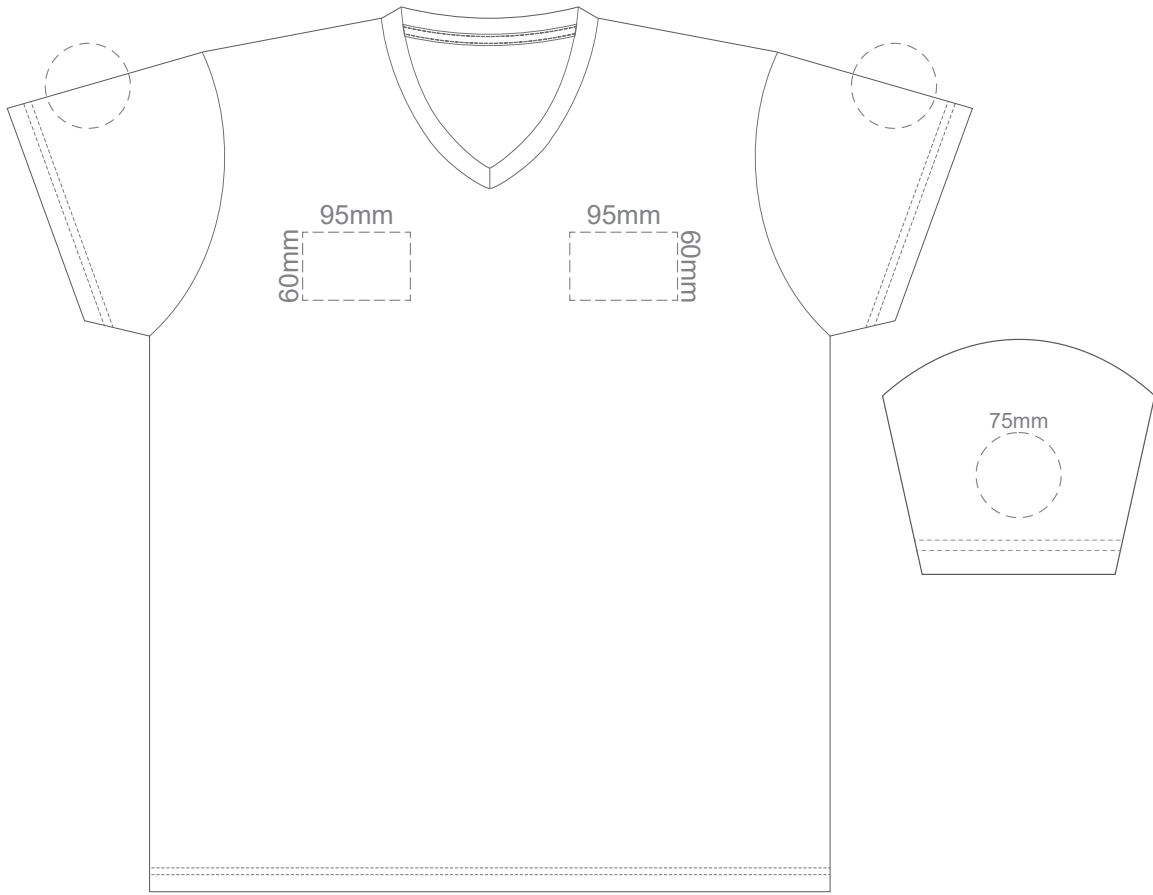

FRONT ADULT XL

BACK ADULT XL

15% of Actual Size
Colourflex Transfer

FRONT ADULT XXL

BACK ADULT XXL

15% of Actual Size
Colourflex Transfer

FRONT ADULT 3XL

BACK ADULT 3XL

15% of Actual Size
Embroidery

FRONT ADULT SMALL

15% of Actual Size
Embroidery

FRONT ADULT MEDIUM

15% of Actual Size
Embroidery

FRONT ADULT LARGE

15% of Actual Size
Embroidery

FRONT ADULT XL

15% of Actual Size
Embroidery

FRONT ADULT XXL

15% of Actual Size
Embroidery

FRONT ADULT 3XL