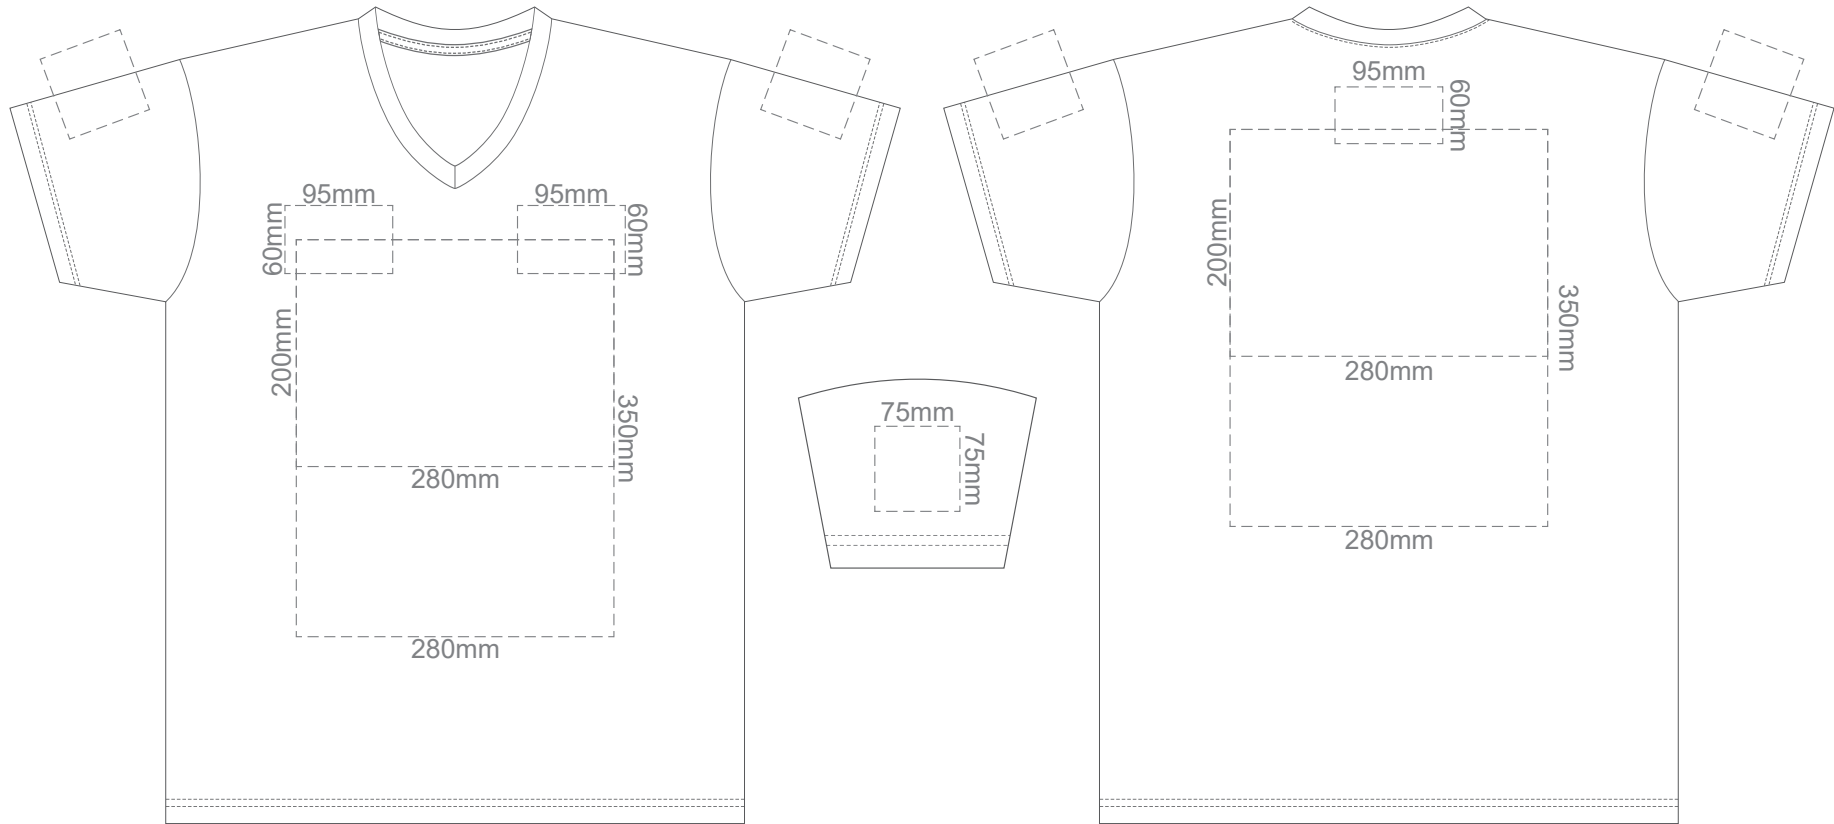

15% of Actual Size
Colourflex Transfer

FRONT ADULT MEDIUM

BACK ADULT MEDIUM