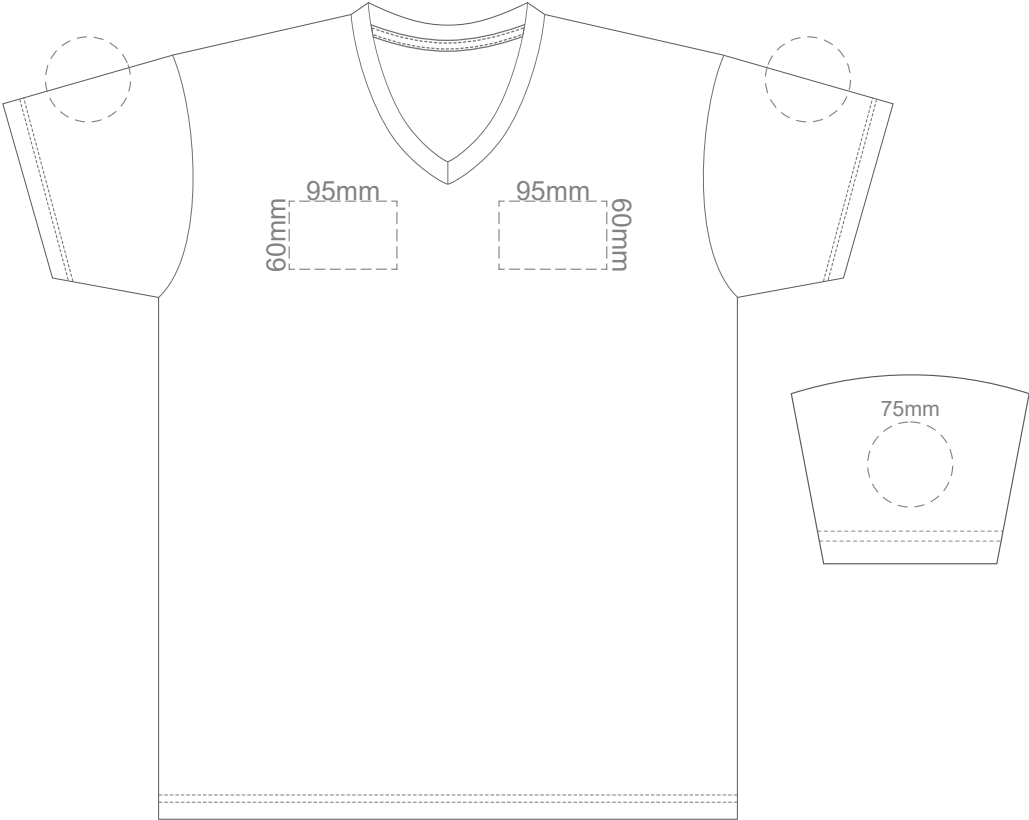

15% of Actual Size
Colourflex Transfer

15% of Actual Size
Colourflex Transfer

FRONT ADULT MEDIUM

BACK ADULT MEDIUM

15% of Actual Size
Colourflex Transfer

FRONT ADULT LARGE

BACK ADULT LARGE

15% of Actual Size
Colourflex Transfer

FRONT ADULT XL

BACK ADULT XL

15% of Actual Size
Colourflex Transfer

FRONT ADULT XXL

BACK ADULT XXL

15% of Actual Size
Colourflex Transfer

FRONT ADULT 3XL

BACK ADULT 3XL

15% of Actual Size
Embroidery

FRONT ADULT SMALL

15% of Actual Size
Embroidery

FRONT ADULT MEDIUM

15% of Actual Size
Embroidery

FRONT ADULT LARGE

15% of Actual Size
Embroidery

FRONT ADULT XL