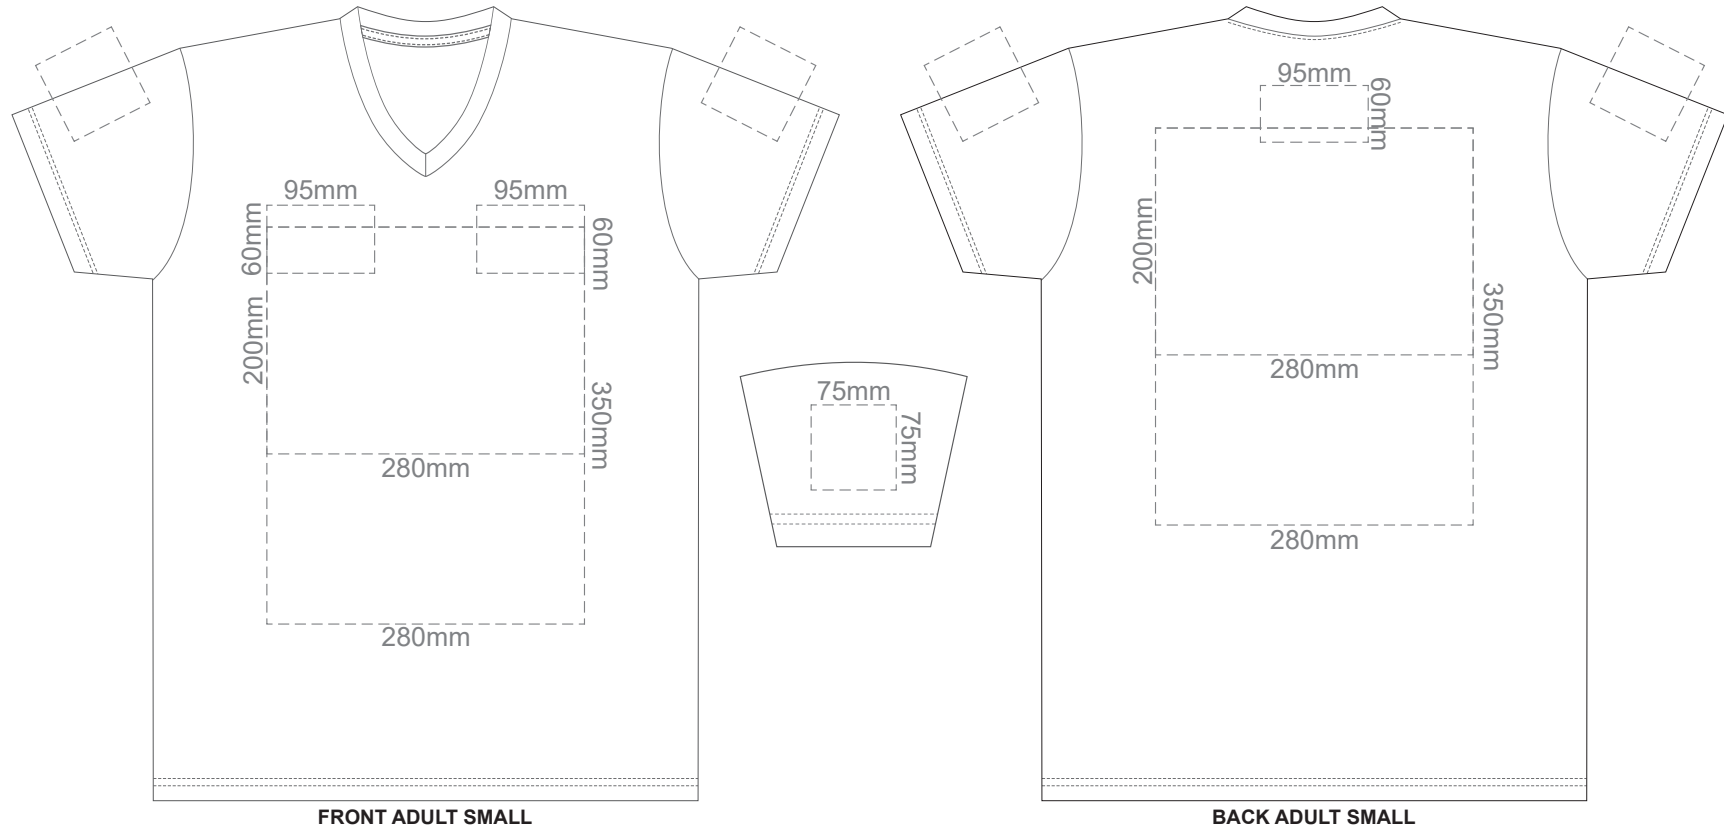

15% of Actual Size
Colourflex Transfer