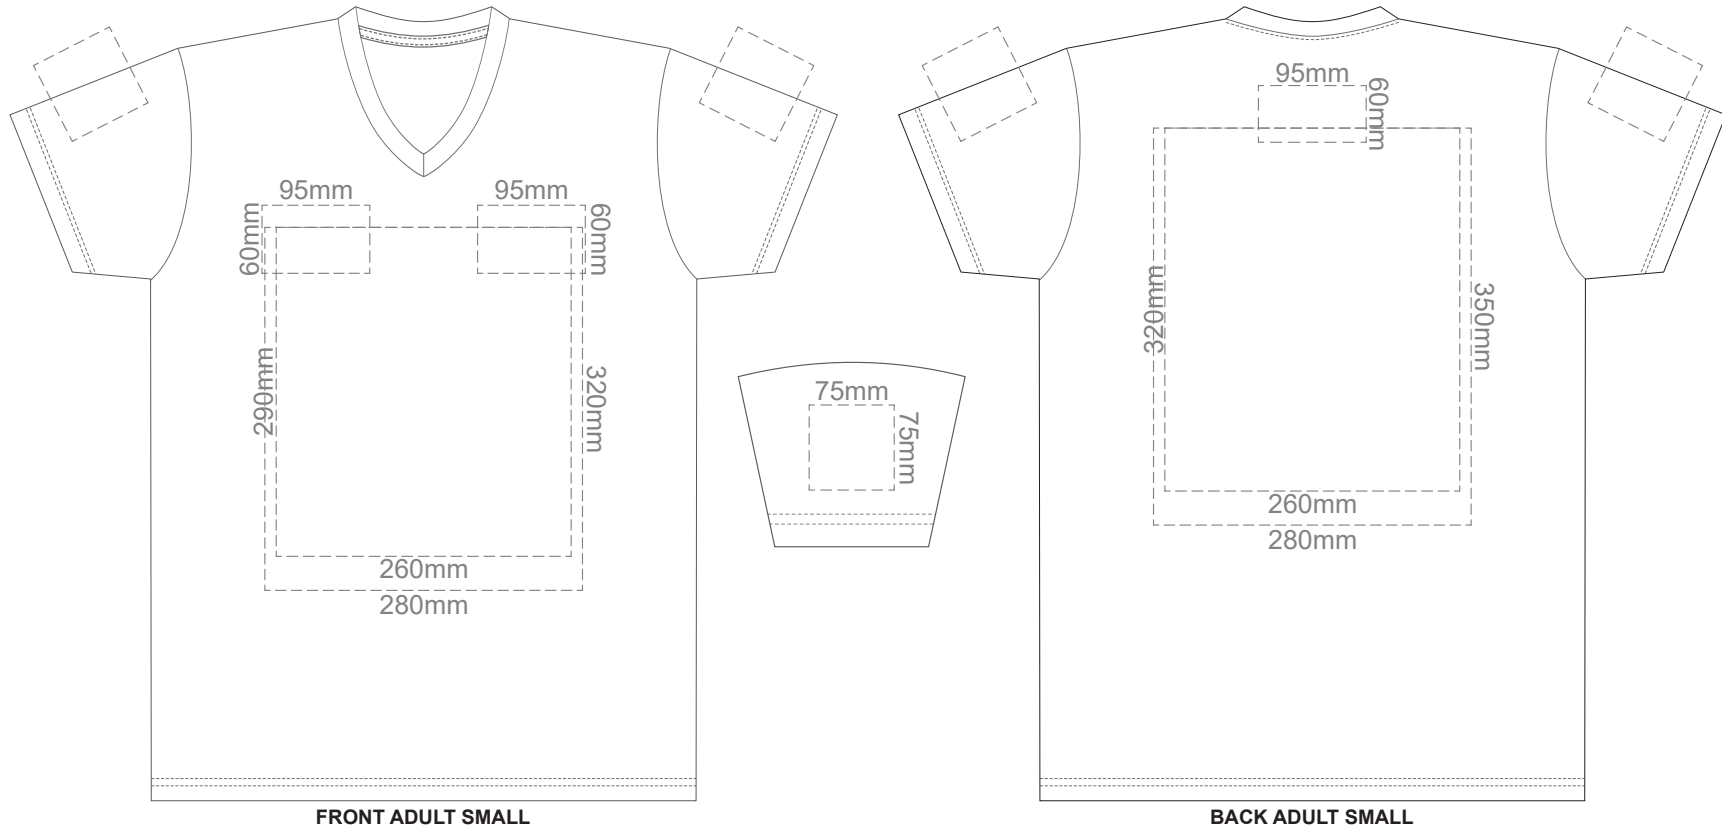

15% of Actual Size
Screen Print