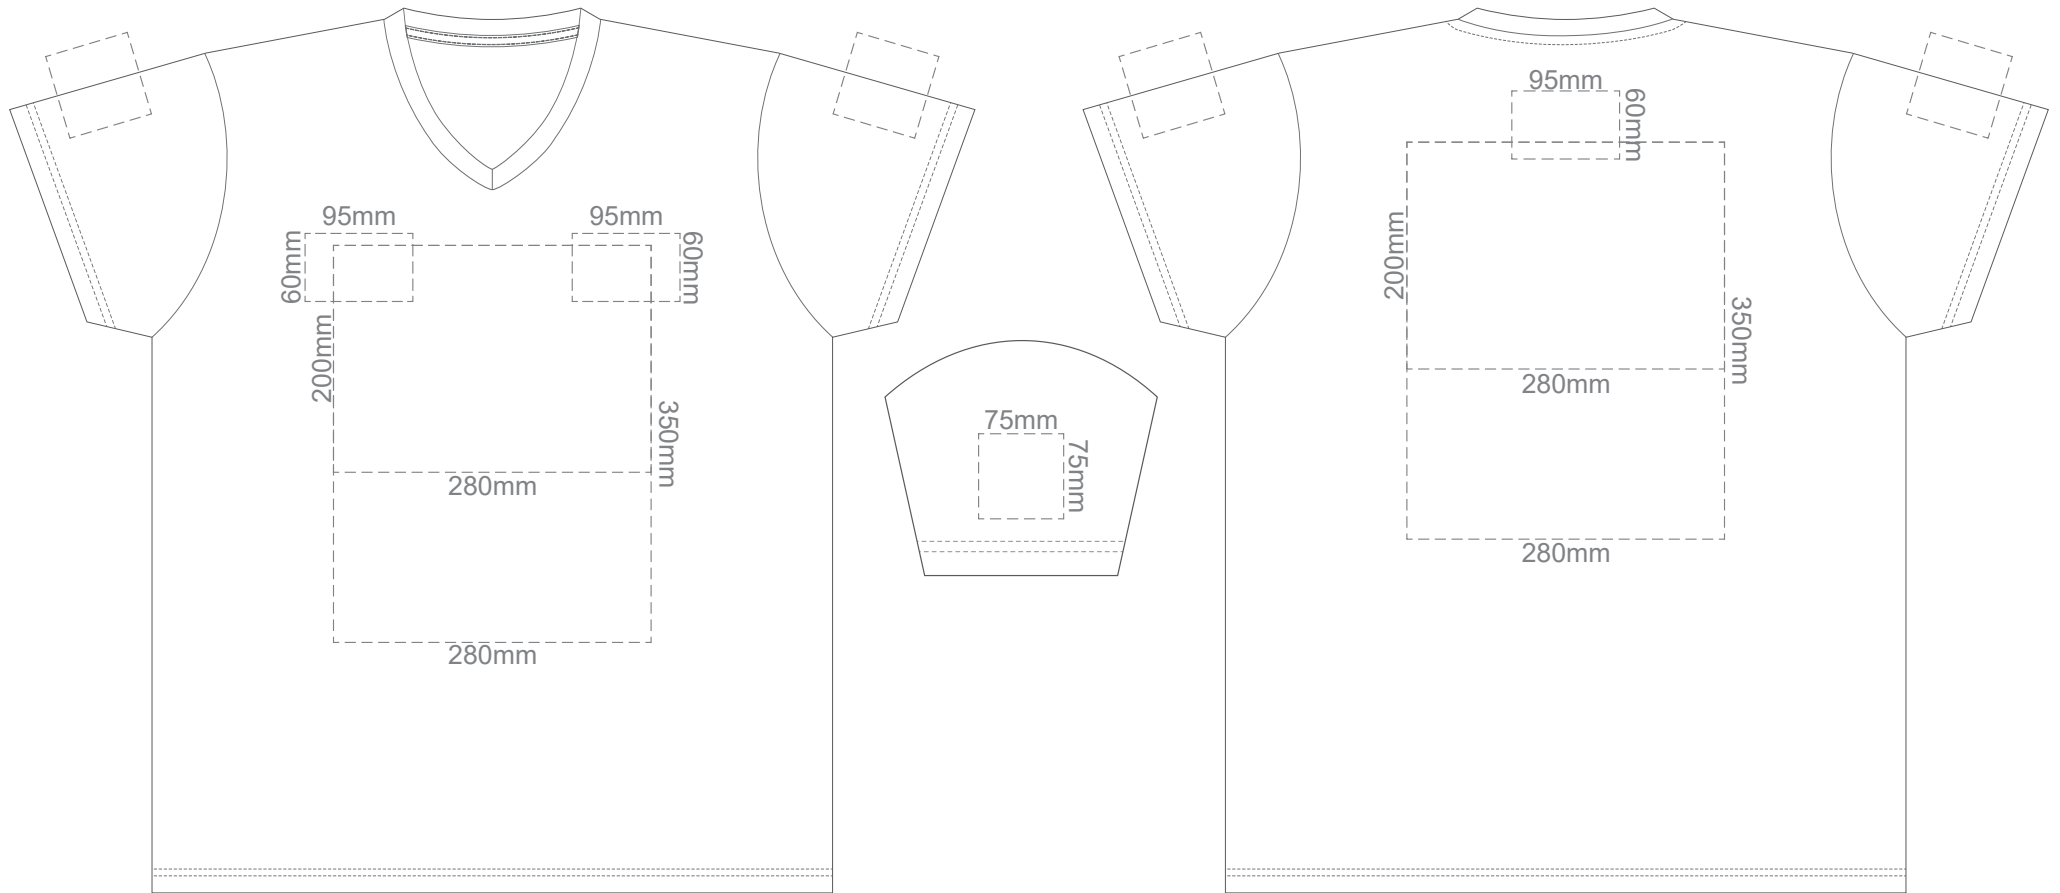

FRONT ADULT XL

BACK ADULT XL

15% of Actual Size
Screen Print

FRONT ADULT XXL

BACK ADULT XXL

15% of Actual Size
Screen Print

FRONT ADULT 3XL

BACK ADULT 3XL

15% of Actual Size
Colourflex Transfer

15% of Actual Size
Colourflex Transfer

FRONT ADULT MEDIUM

BACK ADULT MEDIUM

15% of Actual Size
Colourflex Transfer

FRONT ADULT LARGE

BACK ADULT LARGE

15% of Actual Size
Colourflex Transfer

FRONT ADULT XL

BACK ADULT XL

15% of Actual Size
Colourflex Transfer

FRONT ADULT XXL

BACK ADULT XXL

15% of Actual Size
Colourflex Transfer

FRONT ADULT 3XL

BACK ADULT 3XL