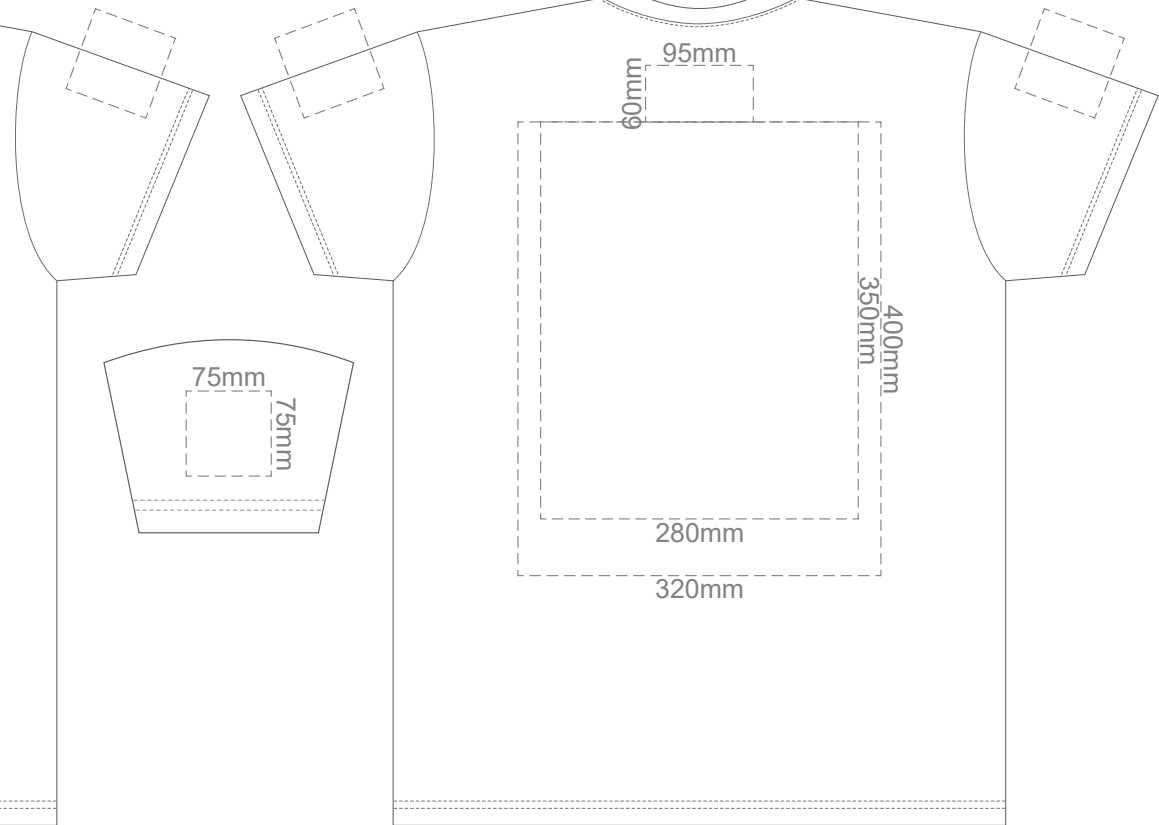

BACK ADULT LARGE