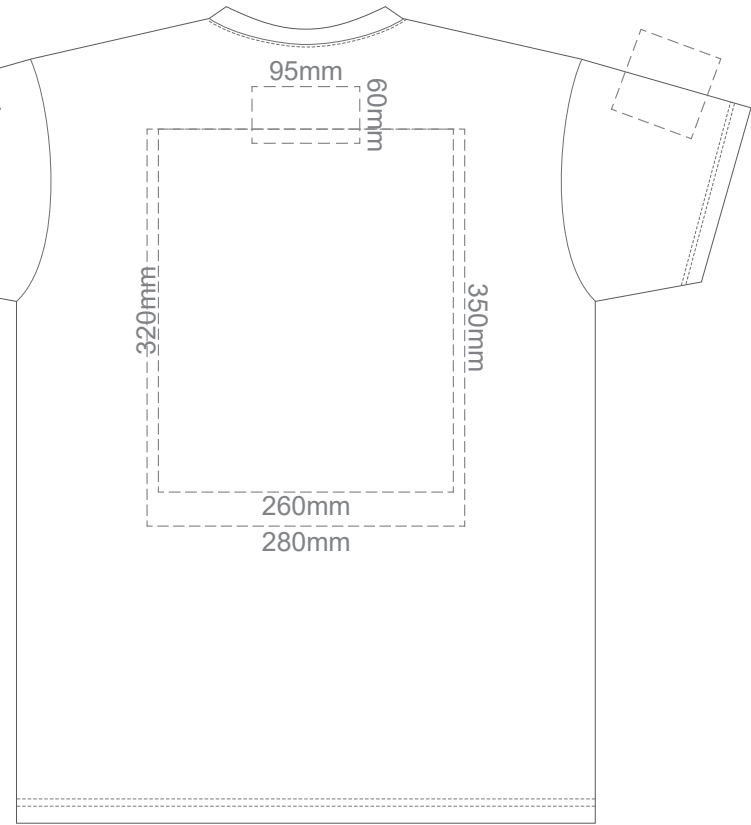

BACK ADULT MEDIUM