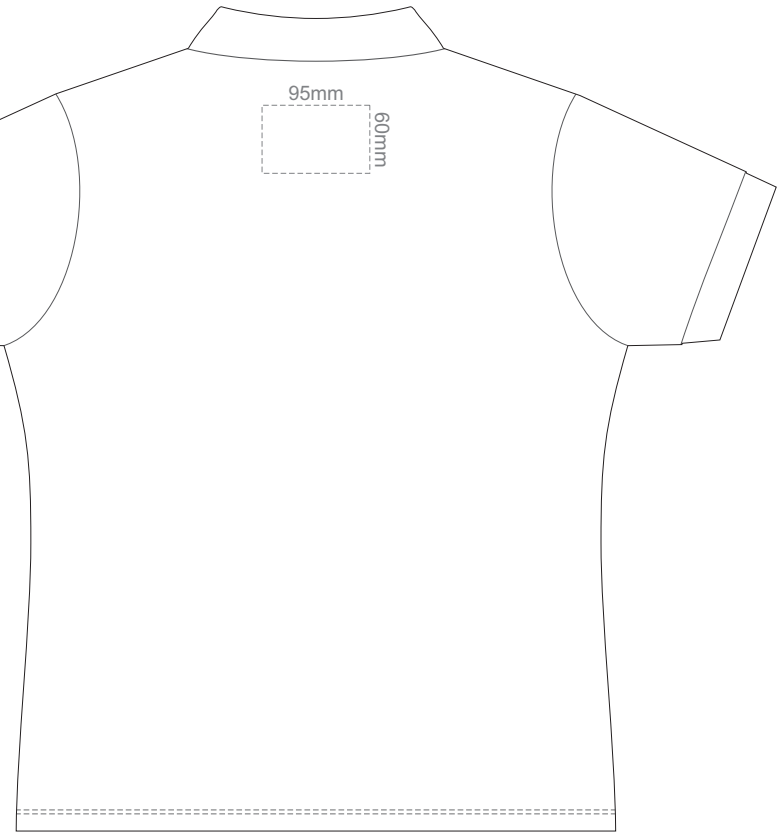

**FRONT WOMEN'S SMALL**

**BACK WOMEN'S SMALL**

Print area 260x210mm can be rotated to best suit.

15% of Actual Size  
Colourflex Transfer

**FRONT WOMEN'S MEDIUM**

**BACK WOMEN'S MEDIUM**

Print area 260x210mm can be rotated to best suit.

15% of Actual Size  
Colourflex Transfer

**FRONT WOMEN'S LARGE**

**BACK WOMEN'S LARGE**

Print area 280x200mm can be rotated to best suit.

15% of Actual Size  
Colourflex Transfer

**FRONT WOMEN'S EXTRA LARGE**

**BACK WOMEN'S EXTRA LARGE**

Print area 280x200mm can be rotated to best suit.

15% of Actual Size  
Colourflex Transfer

FRONT WOMEN'S XXL

BACK WOMEN'S XXL

Print area 280x200mm can be rotated to best suit.

15% of Actual Size  
Embroidery

15% of Actual Size  
Embroidery

FRONT WOMEN'S EXTRA LARGE

BACK WOMEN'S EXTRA LARGE

15% of Actual Size  
Embroidery

FRONT WOMEN'S XXL

BACK WOMEN'S XXL