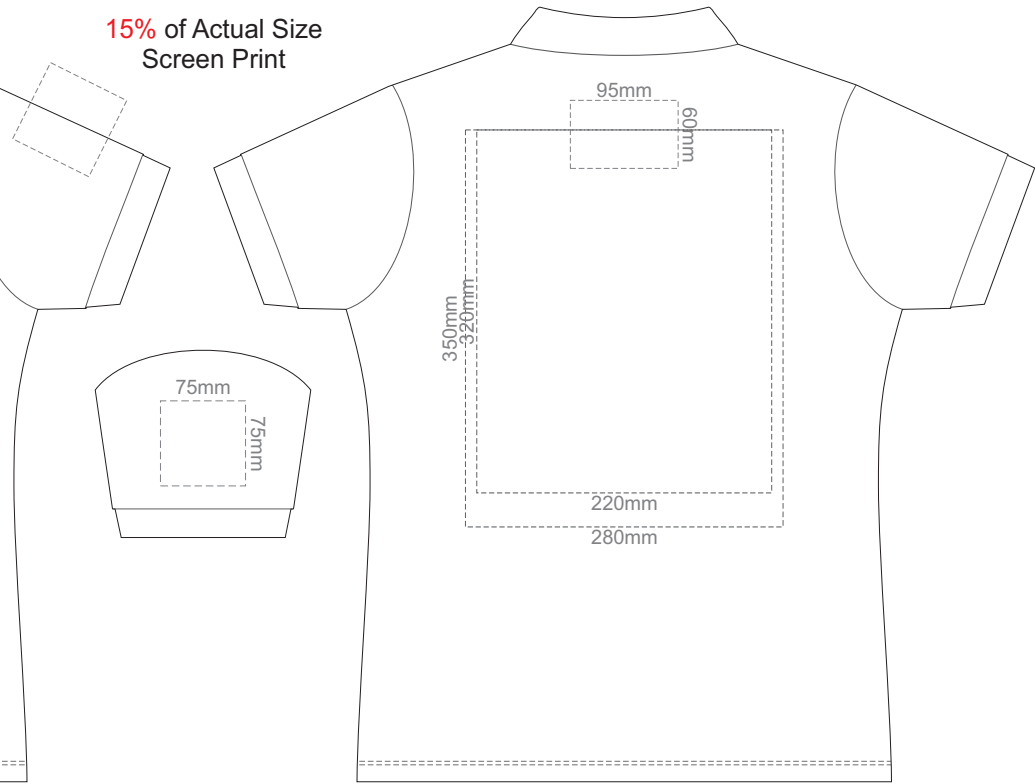

15% of Actual Size  
Screen Print

FRONT WOMEN'S SMALL

BACK WOMEN'S SMALL

15% of Actual Size  
Screen Print

FRONT WOMEN'S MEDIUM

BACK WOMEN'S MEDIUM

15% of Actual Size  
Screen Print

FRONT WOMEN'S LARGE

**FRONT WOMEN'S SMALL**

**BACK WOMEN'S SMALL**

Print area 260x210mm can be rotated to best suit.

15% of Actual Size  
Colourflex Transfer

**FRONT WOMEN'S MEDIUM**

**BACK WOMEN'S MEDIUM**

Print area 260x210mm can be rotated to best suit.

15% of Actual Size  
Colourflex Transfer

**FRONT WOMEN'S LARGE**

**BACK WOMEN'S LARGE**

Print area 280x200mm can be rotated to best suit.

15% of Actual Size  
Colourflex Transfer

**FRONT WOMEN'S EXTRA LARGE**

**BACK WOMEN'S EXTRA LARGE**

Print area 280x200mm can be rotated to best suit.

15% of Actual Size  
Colourflex Transfer

FRONT WOMEN'S XXL

BACK WOMEN'S XXL

Print area 280x200mm can be rotated to best suit.

15% of Actual Size  
Embroidery