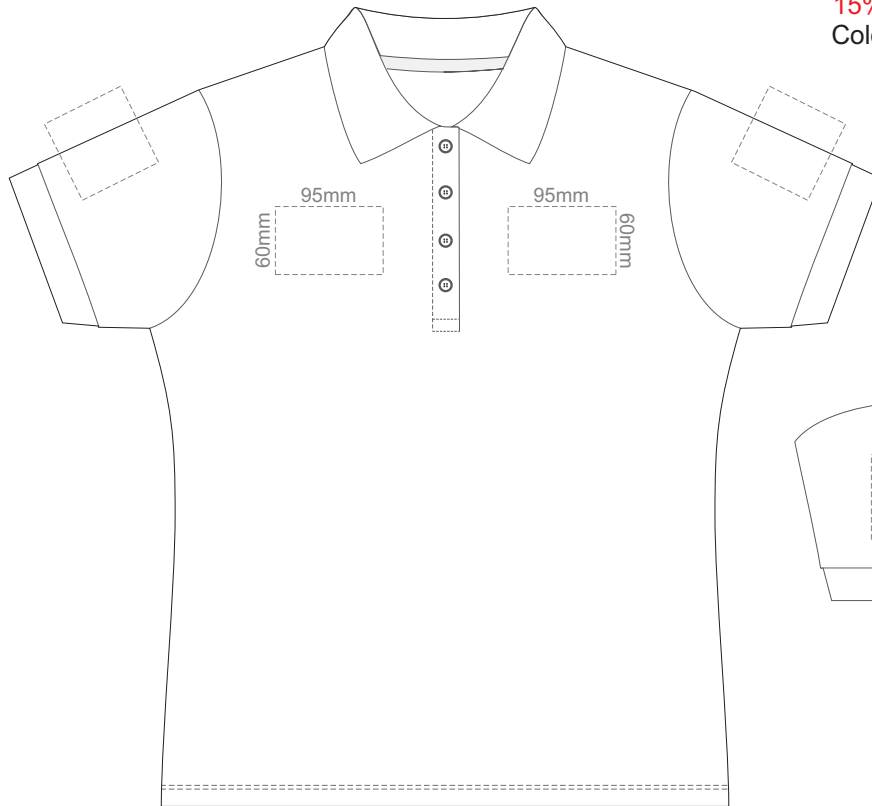

**FRONT WOMEN'S SMALL**

**BACK WOMEN'S SMALL**

Print area 260x210mm can be rotated to best suit.

15% of Actual Size  
Colourflex Transfer

**FRONT WOMEN'S MEDIUM**

**BACK WOMEN'S MEDIUM**

Print area 260x210mm can be rotated to best suit.

15% of Actual Size  
Colourflex Transfer

**FRONT WOMEN'S LARGE**

**BACK WOMEN'S LARGE**

Print area 280x200mm can be rotated to best suit.

15% of Actual Size  
Colourflex Transfer

**FRONT WOMEN'S EXTRA LARGE**

**BACK WOMEN'S EXTRA LARGE**

Print area 280x200mm can be rotated to best suit.

15% of Actual Size  
Colourflex Transfer

FRONT WOMEN'S XXL

BACK WOMEN'S XXL

Print area 280x200mm can be rotated to best suit.

15% of Actual Size  
Embroidery