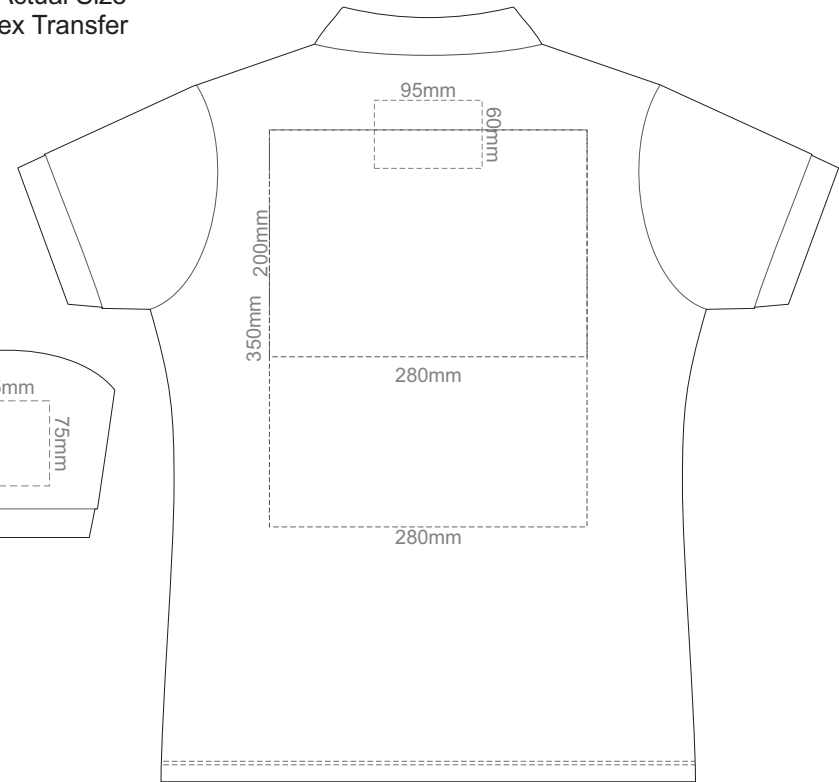

BACK WOMEN'S LARGE

15% of Actual Size  
Screen Print

FRONT WOMEN'S EXTRA LARGE

BACK WOMEN'S EXTRA LARGE

15% of Actual Size  
Screen Print

FRONT WOMEN'S XXL

BACK WOMEN'S XXL

15% of Actual Size  
Colourflex Transfer

**FRONT WOMEN'S SMALL**

**BACK WOMEN'S SMALL**

Print area 260x210mm can be rotated to best suit.

15% of Actual Size  
Colourflex Transfer

**FRONT WOMEN'S MEDIUM**

**BACK WOMEN'S MEDIUM**

Print area 260x210mm can be rotated to best suit.

15% of Actual Size  
Colourflex Transfer

**FRONT WOMEN'S LARGE**

**BACK WOMEN'S LARGE**

Print area 280x200mm can be rotated to best suit.

15% of Actual Size  
Colourflex Transfer

**FRONT WOMEN'S EXTRA LARGE**

**BACK WOMEN'S EXTRA LARGE**

Print area 280x200mm can be rotated to best suit.

15% of Actual Size  
Colourflex Transfer

FRONT WOMEN'S XXL

BACK WOMEN'S XXL

Print area 280x200mm can be rotated to best suit.

15% of Actual Size  
Embroidery