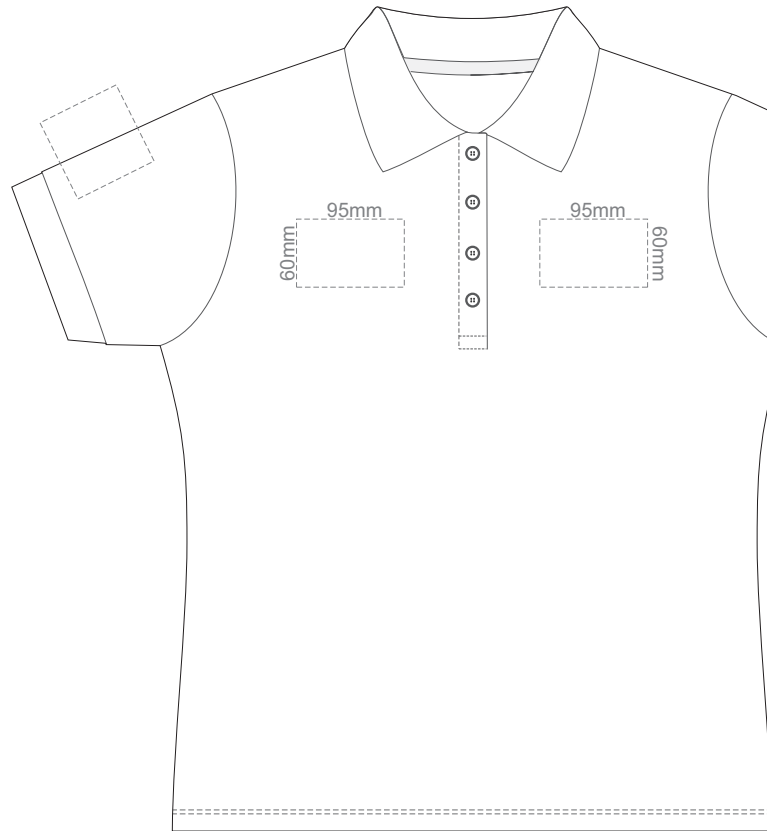

BACK WOMEN'S LARGE

15% of Actual Size  
Screen Print

FRONT WOMEN'S EXTRA LARGE

BACK WOMEN'S EXTRA LARGE

15% of Actual Size  
Screen Print

FRONT WOMEN'S XXL

BACK WOMEN'S XXL

15% of Actual Size  
Colourflex Transfer

**FRONT WOMEN'S SMALL**

**BACK WOMEN'S SMALL**

Print area 260x210mm can be rotated to best suit.

15% of Actual Size  
Colourflex Transfer

**FRONT WOMEN'S MEDIUM**

**BACK WOMEN'S MEDIUM**

Print area 260x210mm can be rotated to best suit.

15% of Actual Size  
Colourflex Transfer

**FRONT WOMEN'S LARGE**

**BACK WOMEN'S LARGE**

Print area 280x200mm can be rotated to best suit.

15% of Actual Size  
Colourflex Transfer

**FRONT WOMEN'S EXTRA LARGE**

**BACK WOMEN'S EXTRA LARGE**

Print area 280x200mm can be rotated to best suit.

15% of Actual Size  
Colourflex Transfer

FRONT WOMEN'S XXL

BACK WOMEN'S XXL

Print area 280x200mm can be rotated to best suit.

15% of Actual Size  
Embroidery