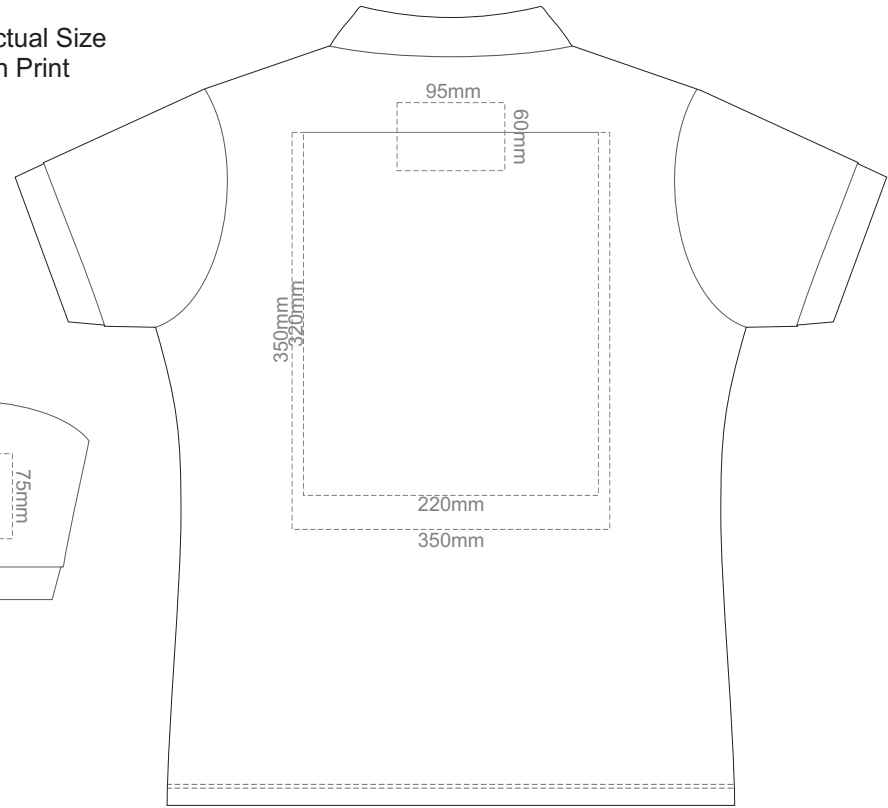

BACK WOMEN'S EXTRA LARGE