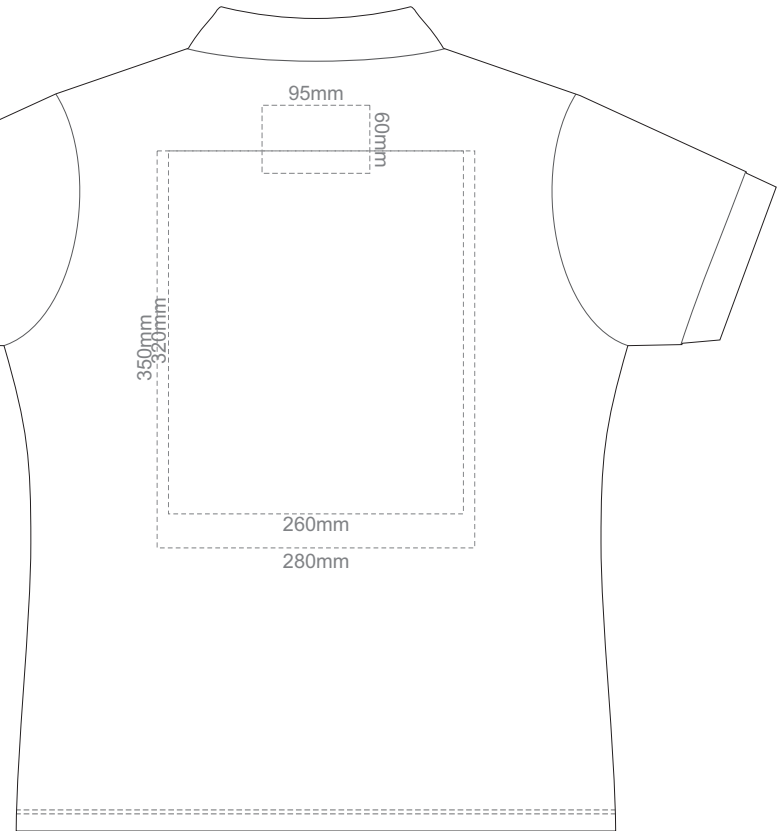

BACK WOMEN'S LARGE

15% of Actual Size  
Screen Print

FRONT WOMEN'S EXTRA LARGE

BACK WOMEN'S EXTRA LARGE

15% of Actual Size  
Screen Print

FRONT WOMEN'S XXL

BACK WOMEN'S XXL

15% of Actual Size  
Colourflex Transfer

**FRONT WOMEN'S SMALL**

**BACK WOMEN'S SMALL**

Print area 260x210mm can be rotated to best suit.

15% of Actual Size  
Colourflex Transfer

**FRONT WOMEN'S MEDIUM**

**BACK WOMEN'S MEDIUM**

Print area 260x210mm can be rotated to best suit.

15% of Actual Size  
Colourflex Transfer

**FRONT WOMEN'S LARGE**

**BACK WOMEN'S LARGE**

Print area 280x200mm can be rotated to best suit.

15% of Actual Size  
Colourflex Transfer

**FRONT WOMEN'S EXTRA LARGE**

**BACK WOMEN'S EXTRA LARGE**

Print area 280x200mm can be rotated to best suit.

15% of Actual Size  
Colourflex Transfer

FRONT WOMEN'S XXL

BACK WOMEN'S XXL

Print area 280x200mm can be rotated to best suit.

15% of Actual Size  
Embroidery