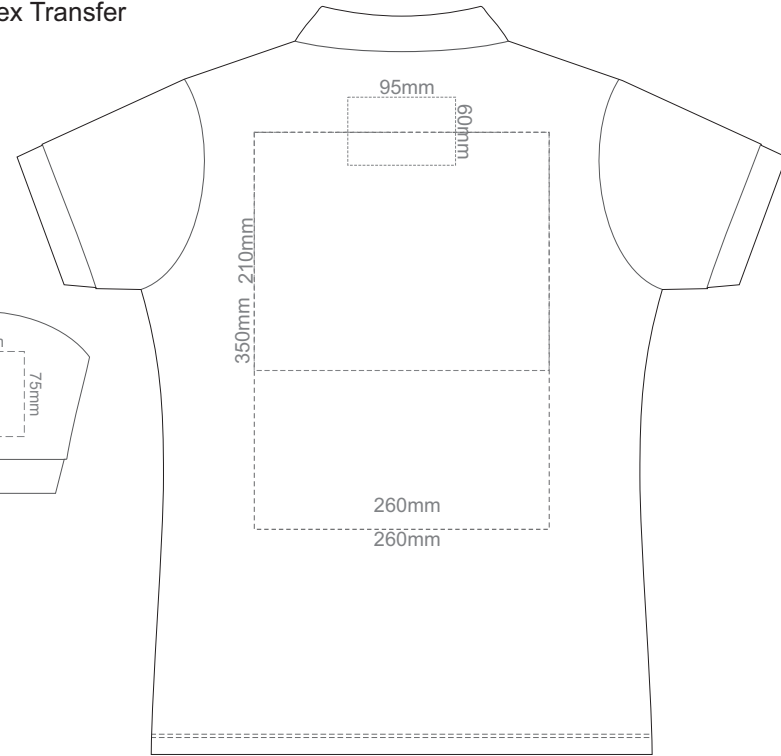

BACK WOMEN'S LARGE

15% of Actual Size  
Screen Print

FRONT WOMEN'S EXTRA LARGE

BACK WOMEN'S EXTRA LARGE

15% of Actual Size  
Screen Print

FRONT WOMEN'S XXL

BACK WOMEN'S XXL

15% of Actual Size  
Colourflex Transfer

**FRONT WOMEN'S SMALL**

**BACK WOMEN'S SMALL**

Print area 260x210mm can be rotated to best suit.

15% of Actual Size  
Colourflex Transfer

**FRONT WOMEN'S MEDIUM**

**BACK WOMEN'S MEDIUM**

Print area 260x210mm can be rotated to best suit.

15% of Actual Size  
Colourflex Transfer

**FRONT WOMEN'S LARGE**

**BACK WOMEN'S LARGE**

Print area 280x200mm can be rotated to best suit.

15% of Actual Size  
Colourflex Transfer

**FRONT WOMEN'S EXTRA LARGE**

**BACK WOMEN'S EXTRA LARGE**

Print area 280x200mm can be rotated to best suit.

15% of Actual Size  
Colourflex Transfer

FRONT WOMEN'S XXL

BACK WOMEN'S XXL

Print area 280x200mm can be rotated to best suit.

15% of Actual Size  
Embroidery