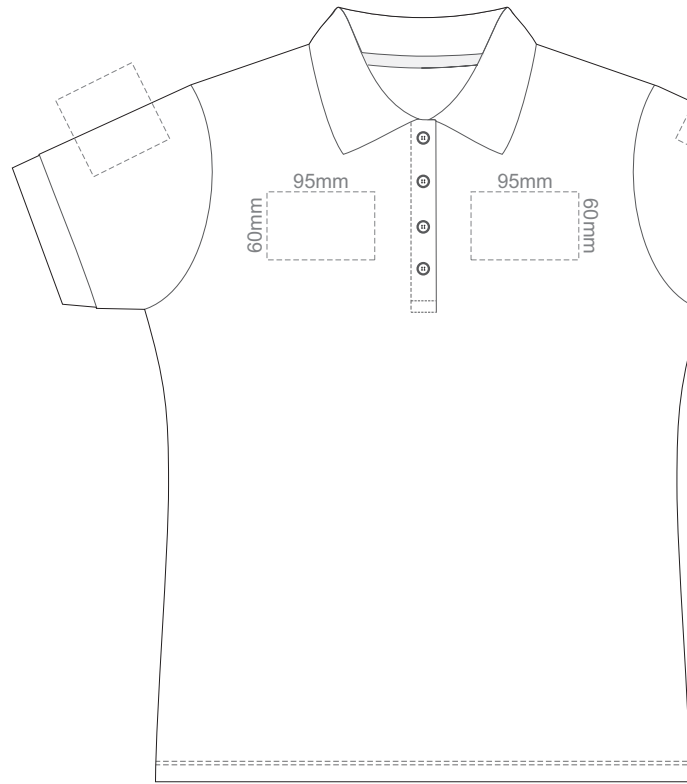

15% of Actual Size  
Screen Print

FRONT WOMEN'S SMALL

BACK WOMEN'S SMALL

15% of Actual Size  
Screen Print

FRONT WOMEN'S MEDIUM

BACK WOMEN'S MEDIUM

15% of Actual Size  
Screen Print

FRONT WOMEN'S LARGE

**FRONT WOMEN'S SMALL**

**BACK WOMEN'S SMALL**

Print area 260x210mm can be rotated to best suit.

15% of Actual Size  
Colourflex Transfer

**FRONT WOMEN'S MEDIUM**

**BACK WOMEN'S MEDIUM**

Print area 260x210mm can be rotated to best suit.

15% of Actual Size  
Colourflex Transfer

**FRONT WOMEN'S LARGE**

**BACK WOMEN'S LARGE**

Print area 280x200mm can be rotated to best suit.

15% of Actual Size  
Colourflex Transfer

**FRONT WOMEN'S EXTRA LARGE**

**BACK WOMEN'S EXTRA LARGE**

Print area 280x200mm can be rotated to best suit.

15% of Actual Size  
Colourflex Transfer

FRONT WOMEN'S XXL

BACK WOMEN'S XXL

Print area 280x200mm can be rotated to best suit.

15% of Actual Size  
Embroidery