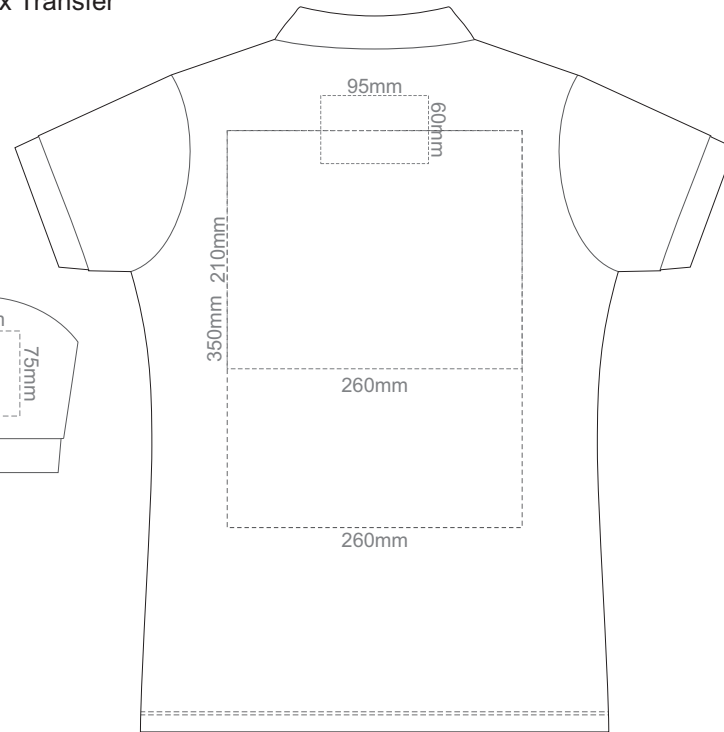

BACK WOMEN'S LARGE

15% of Actual Size  
Screen Print

FRONT WOMEN'S EXTRA LARGE

BACK WOMEN'S EXTRA LARGE

15% of Actual Size  
Screen Print

FRONT WOMEN'S XXL

BACK WOMEN'S XXL

15% of Actual Size  
Colourflex Transfer

**FRONT WOMEN'S SMALL**

**BACK WOMEN'S SMALL**

Print area 260x210mm can be rotated to best suit.

15% of Actual Size  
Colourflex Transfer

**FRONT WOMEN'S MEDIUM**

**BACK WOMEN'S MEDIUM**

Print area 260x210mm can be rotated to best suit.

15% of Actual Size  
Colourflex Transfer

**FRONT WOMEN'S LARGE**

**BACK WOMEN'S LARGE**

Print area 280x200mm can be rotated to best suit.

15% of Actual Size  
Colourflex Transfer

**FRONT WOMEN'S EXTRA LARGE**

**BACK WOMEN'S EXTRA LARGE**

Print area 280x200mm can be rotated to best suit.

15% of Actual Size  
Colourflex Transfer

FRONT WOMEN'S XXL

BACK WOMEN'S XXL

Print area 280x200mm can be rotated to best suit.

15% of Actual Size  
Embroidery