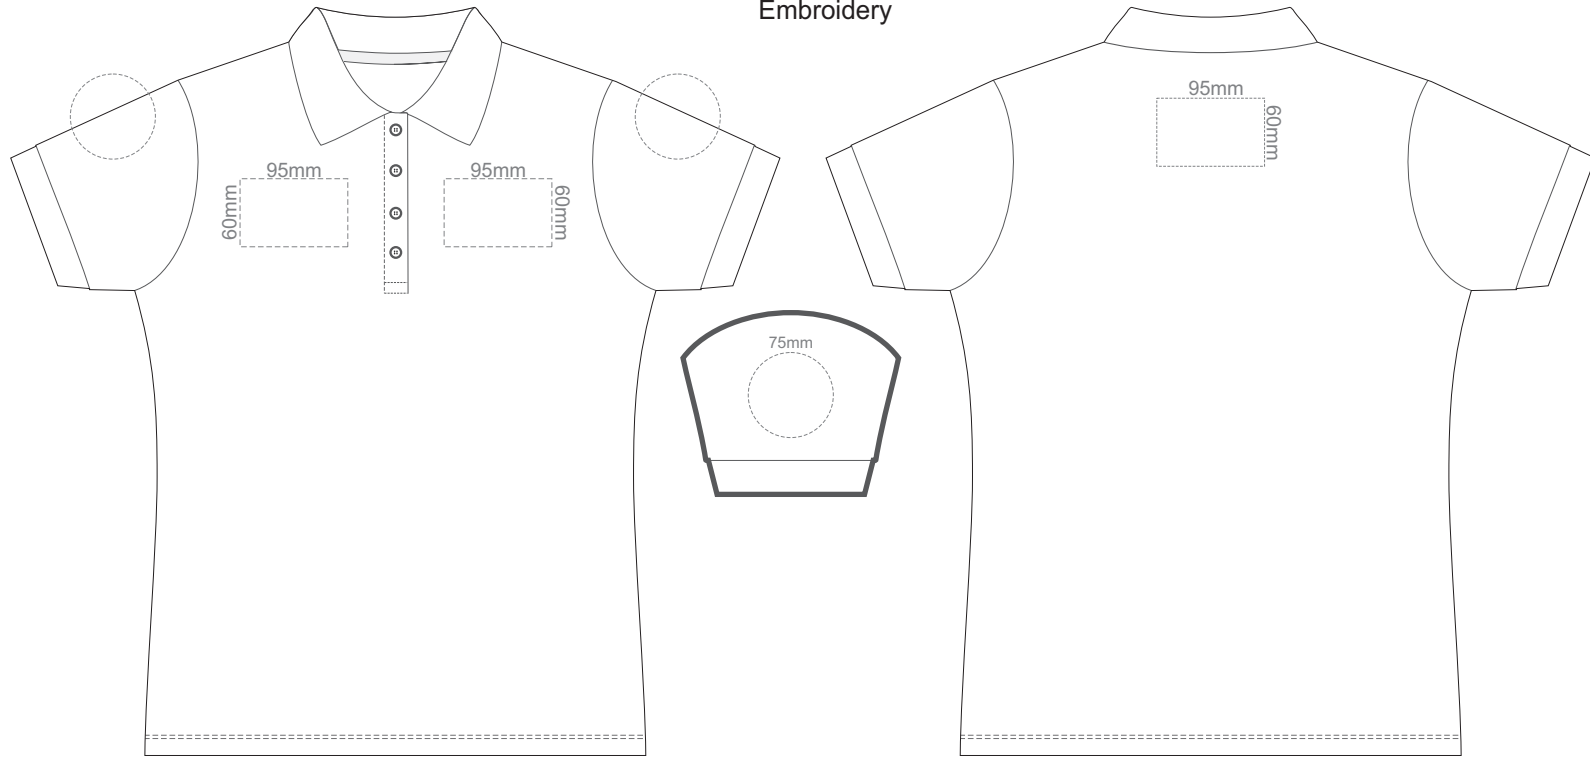

15% of Actual Size
Embroidery

FRONT WOMEN'S MEDIUM

BACK WOMEN'S MEDIUM