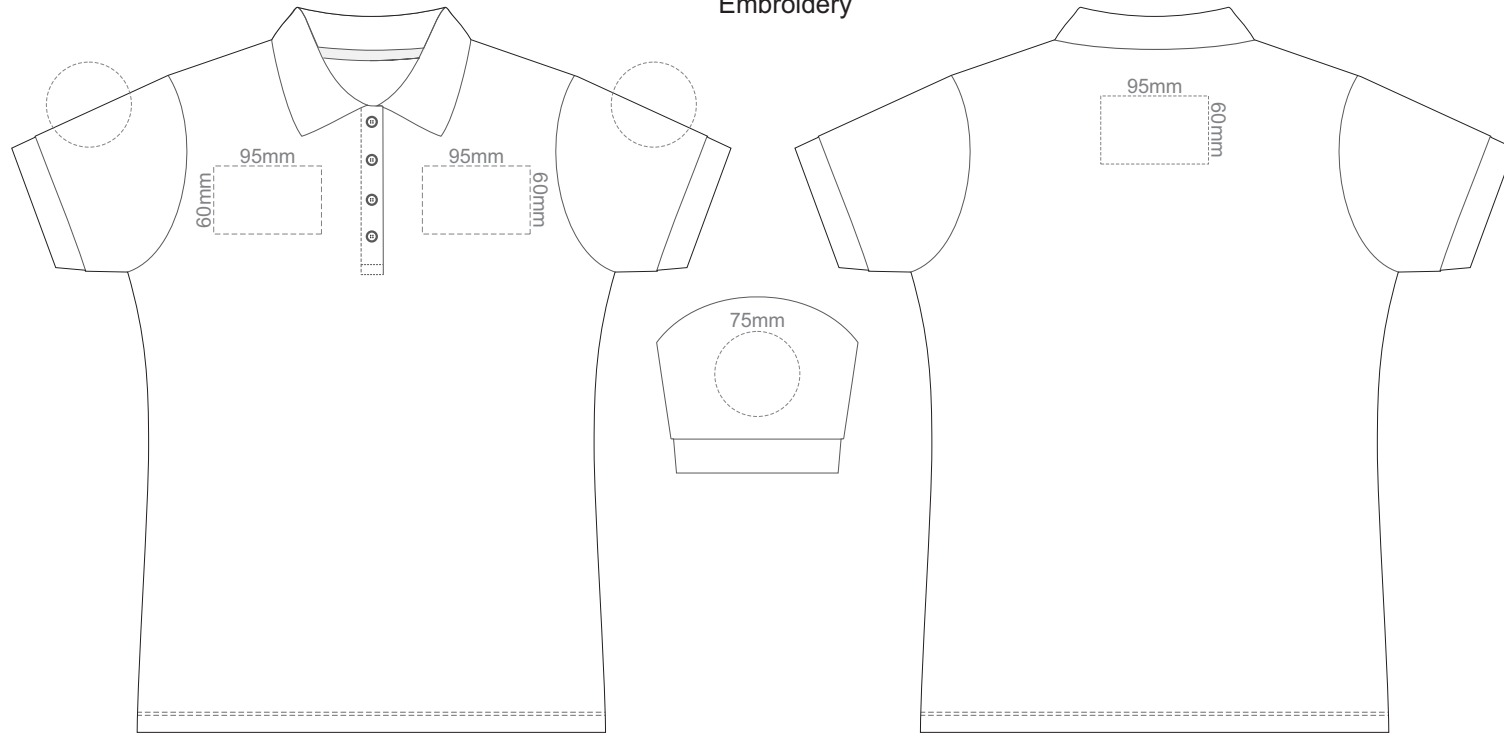

**FRONT WOMEN'S SMALL**

**BACK WOMEN'S SMALL**

Print area 260x210mm can be rotated to best suit.

15% of Actual Size  
Colourflex Transfer

**FRONT WOMEN'S MEDIUM**

**BACK WOMEN'S MEDIUM**

Print area 260x210mm can be rotated to best suit.

15% of Actual Size  
Colourflex Transfer

**FRONT WOMEN'S LARGE**

**BACK WOMEN'S LARGE**

Print area 280x200mm can be rotated to best suit.

15% of Actual Size  
Colourflex Transfer

**FRONT WOMEN'S EXTRA LARGE**

**BACK WOMEN'S EXTRA LARGE**

Print area 280x200mm can be rotated to best suit.

15% of Actual Size  
Colourflex Transfer

FRONT WOMEN'S XXL

BACK WOMEN'S XXL

Print area 280x200mm can be rotated to best suit.

15% of Actual Size  
Embroidery