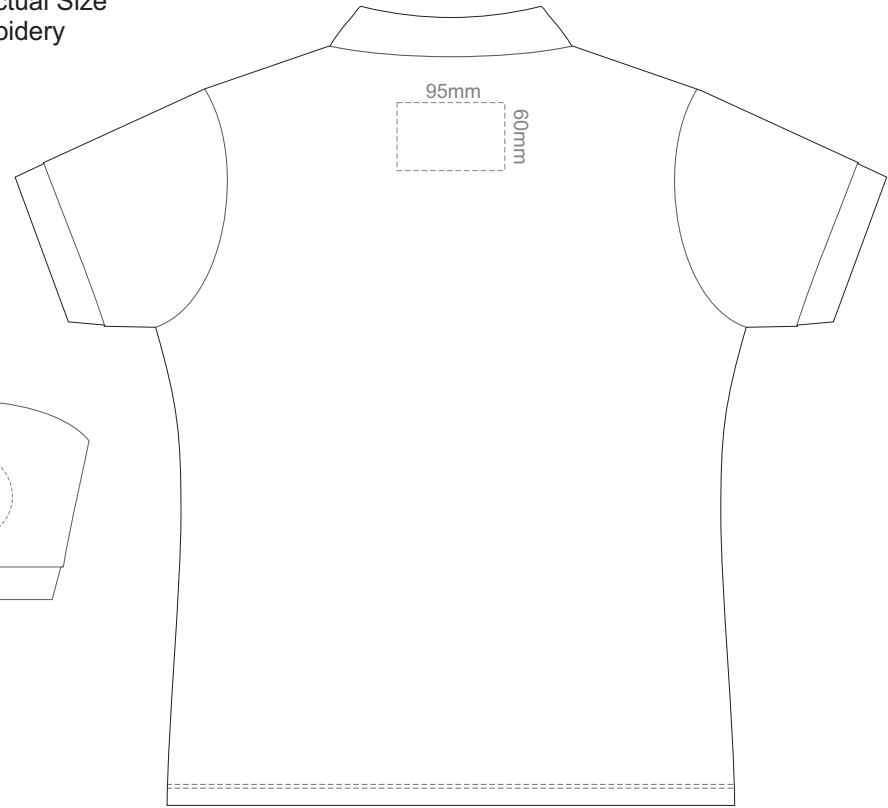

BACK WOMEN'S EXTRA LARGE