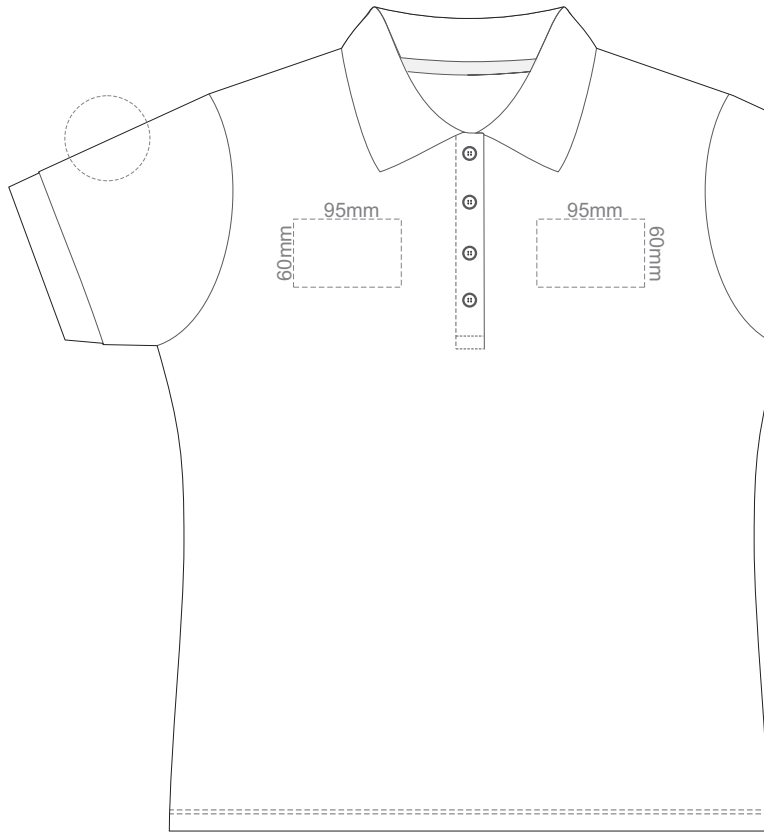

**FRONT WOMEN'S SMALL**

**BACK WOMEN'S SMALL**

Print area 260x210mm can be rotated to best suit.

15% of Actual Size  
Colourflex Transfer

**FRONT WOMEN'S MEDIUM**

**BACK WOMEN'S MEDIUM**

Print area 260x210mm can be rotated to best suit.

15% of Actual Size  
Colourflex Transfer

**FRONT WOMEN'S LARGE**

**BACK WOMEN'S LARGE**

Print area 280x200mm can be rotated to best suit.

15% of Actual Size  
Colourflex Transfer

**FRONT WOMEN'S EXTRA LARGE**

**BACK WOMEN'S EXTRA LARGE**

Print area 280x200mm can be rotated to best suit.

15% of Actual Size  
Colourflex Transfer

FRONT WOMEN'S XXL

BACK WOMEN'S XXL

Print area 280x200mm can be rotated to best suit.

15% of Actual Size  
Embroidery

15% of Actual Size  
Embroidery

FRONT WOMEN'S EXTRA LARGE

BACK WOMEN'S EXTRA LARGE

15% of Actual Size  
Embroidery

FRONT WOMEN'S XXL

BACK WOMEN'S XXL