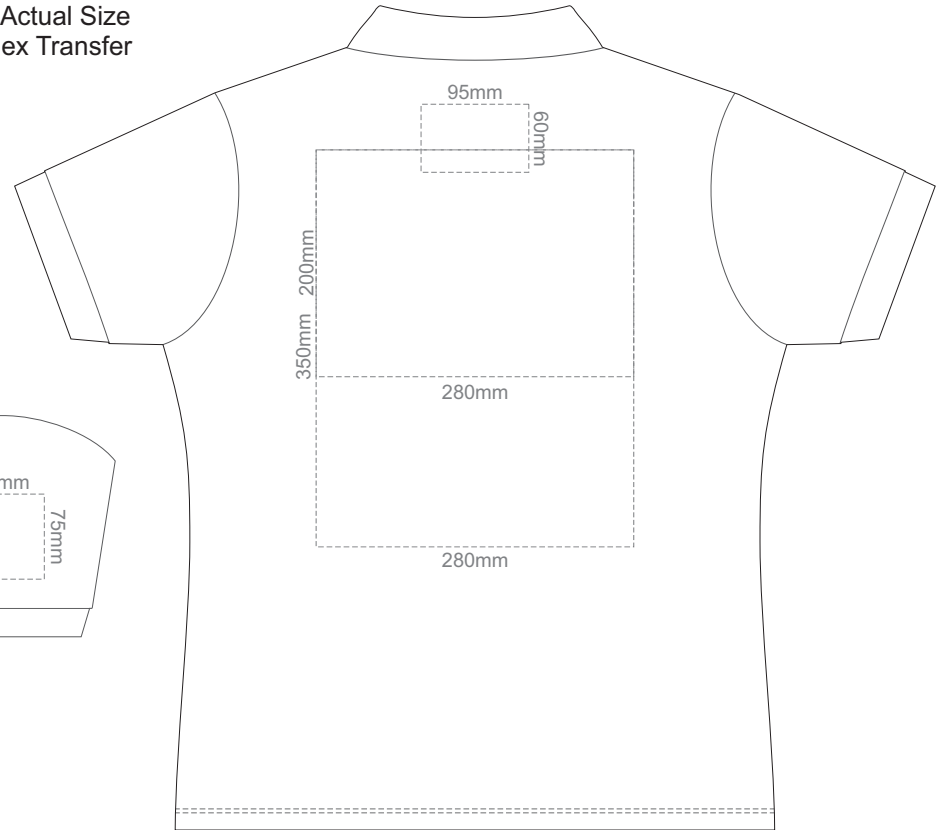

**FRONT WOMEN'S SMALL**

**BACK WOMEN'S SMALL**

Print area 260x210mm can be rotated to best suit.

15% of Actual Size  
Colourflex Transfer

**FRONT WOMEN'S MEDIUM**

**BACK WOMEN'S MEDIUM**

Print area 260x210mm can be rotated to best suit.

15% of Actual Size  
Colourflex Transfer

**FRONT WOMEN'S LARGE**

**BACK WOMEN'S LARGE**

Print area 280x200mm can be rotated to best suit.

15% of Actual Size  
Colourflex Transfer

**FRONT WOMEN'S EXTRA LARGE**

**BACK WOMEN'S EXTRA LARGE**

Print area 280x200mm can be rotated to best suit.

15% of Actual Size  
Colourflex Transfer

FRONT WOMEN'S XXL

BACK WOMEN'S XXL

Print area 280x200mm can be rotated to best suit.

15% of Actual Size  
Embroidery

FRONT WOMEN'S SMALL

BACK WOMEN'S SMALL

15% of Actual Size  
Embroidery

FRONT WOMEN'S MEDIUM

BACK WOMEN'S MEDIUM

15% of Actual Size  
Embroidery

FRONT WOMEN'S LARGE

BACK WOMEN'S LARGE