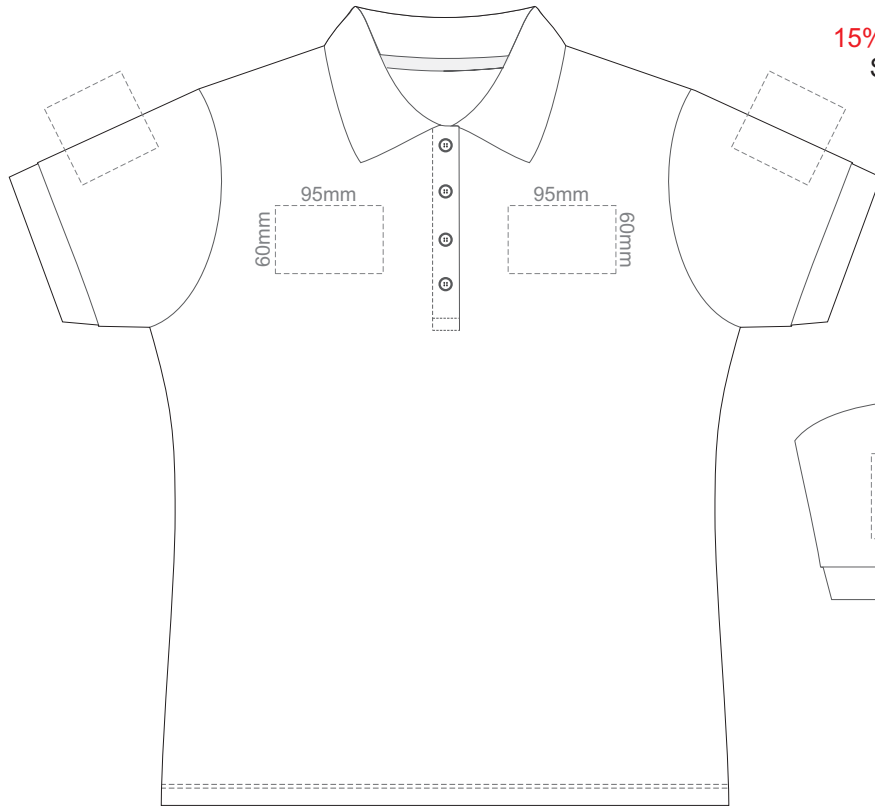

15% of Actual Size  
Screen Print

FRONT WOMEN'S SMALL

BACK WOMEN'S SMALL

15% of Actual Size  
Screen Print

FRONT WOMEN'S MEDIUM

BACK WOMEN'S MEDIUM

15% of Actual Size  
Screen Print

FRONT WOMEN'S LARGE

BACK WOMEN'S LARGE

15% of Actual Size  
Screen Print

FRONT WOMEN'S EXTRA LARGE

BACK WOMEN'S EXTRA LARGE

15% of Actual Size  
Screen Print

FRONT WOMEN'S XXL

BACK WOMEN'S XXL

15% of Actual Size  
Colourflex Transfer

**FRONT WOMEN'S SMALL**

**BACK WOMEN'S SMALL**

Print area 260x210mm can be rotated to best suit.

15% of Actual Size  
Colourflex Transfer

**FRONT WOMEN'S MEDIUM**

**BACK WOMEN'S MEDIUM**

Print area 260x210mm can be rotated to best suit.

15% of Actual Size  
Colourflex Transfer

**FRONT WOMEN'S LARGE**

**BACK WOMEN'S LARGE**

Print area 280x200mm can be rotated to best suit.

15% of Actual Size  
Colourflex Transfer

**FRONT WOMEN'S EXTRA LARGE**