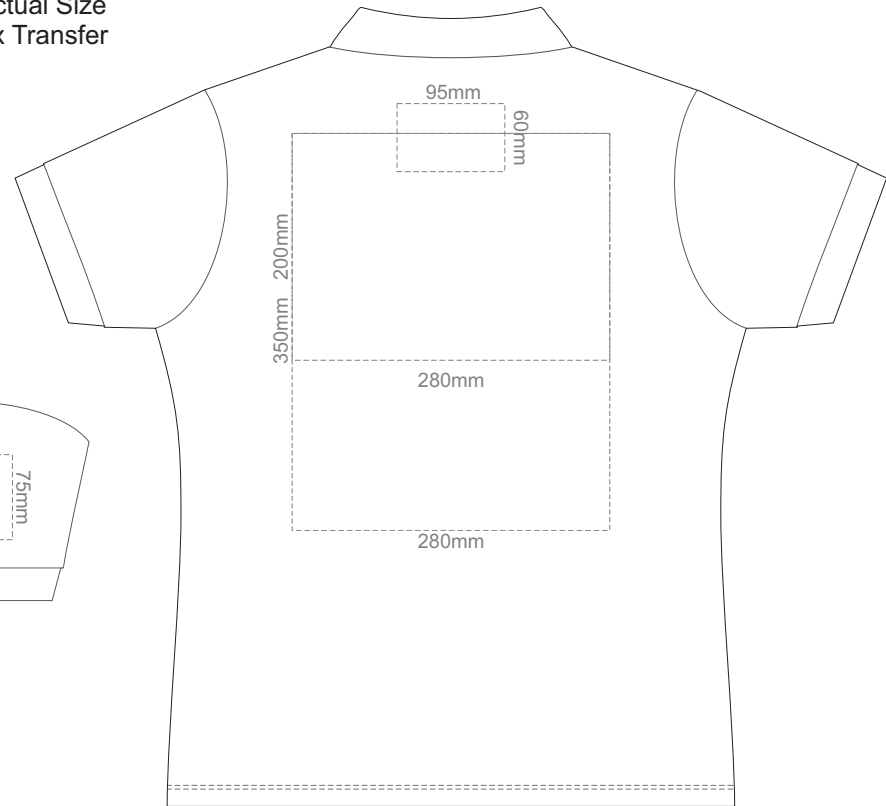

**FRONT WOMEN'S SMALL**

**BACK WOMEN'S SMALL**

Print area 260x210mm can be rotated to best suit.

15% of Actual Size  
Colourflex Transfer

**FRONT WOMEN'S MEDIUM**

**BACK WOMEN'S MEDIUM**

Print area 260x210mm can be rotated to best suit.

15% of Actual Size  
Colourflex Transfer

**FRONT WOMEN'S LARGE**

**BACK WOMEN'S LARGE**

Print area 280x200mm can be rotated to best suit.

15% of Actual Size  
Colourflex Transfer

**FRONT WOMEN'S EXTRA LARGE**

**BACK WOMEN'S EXTRA LARGE**

Print area 280x200mm can be rotated to best suit.

15% of Actual Size  
Colourflex Transfer

FRONT WOMEN'S XXL

BACK WOMEN'S XXL

Print area 280x200mm can be rotated to best suit.

15% of Actual Size  
Embroidery