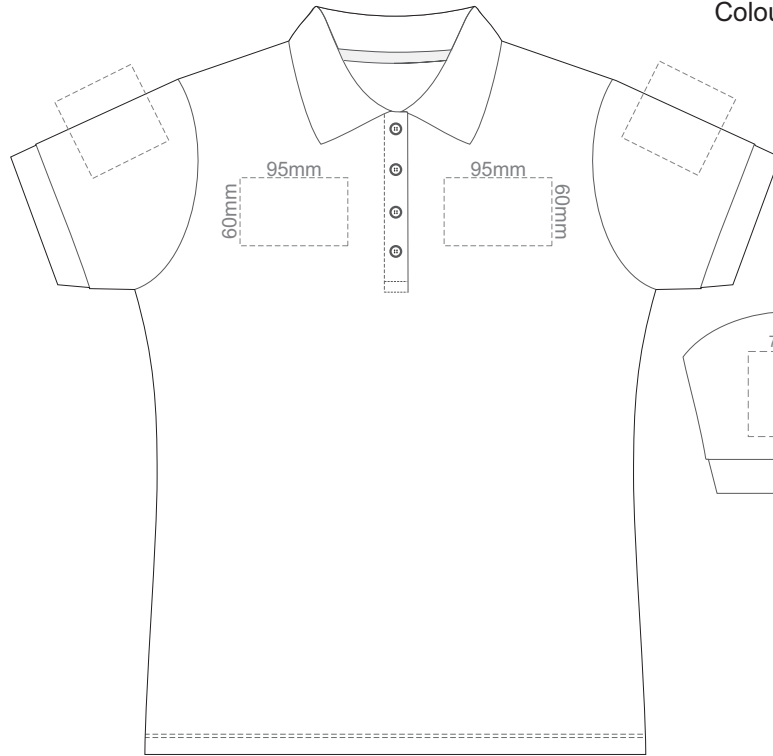

BACK WOMEN'S LARGE

15% of Actual Size  
Screen Print

FRONT WOMEN'S EXTRA LARGE

BACK WOMEN'S EXTRA LARGE

15% of Actual Size  
Screen Print

FRONT WOMEN'S XXL

BACK WOMEN'S XXL

15% of Actual Size  
Colourflex Transfer

**FRONT WOMEN'S SMALL**

**BACK WOMEN'S SMALL**

Print area 260x210mm can be rotated to best suit.

15% of Actual Size  
Colourflex Transfer

**FRONT WOMEN'S MEDIUM**

**BACK WOMEN'S MEDIUM**

Print area 260x210mm can be rotated to best suit.

15% of Actual Size  
Colourflex Transfer

**FRONT WOMEN'S LARGE**

**BACK WOMEN'S LARGE**

Print area 280x200mm can be rotated to best suit.

15% of Actual Size  
Colourflex Transfer

**FRONT WOMEN'S EXTRA LARGE**

**BACK WOMEN'S EXTRA LARGE**

Print area 280x200mm can be rotated to best suit.

15% of Actual Size  
Colourflex Transfer

FRONT WOMEN'S XXL

BACK WOMEN'S XXL

Print area 280x200mm can be rotated to best suit.

15% of Actual Size  
Embroidery