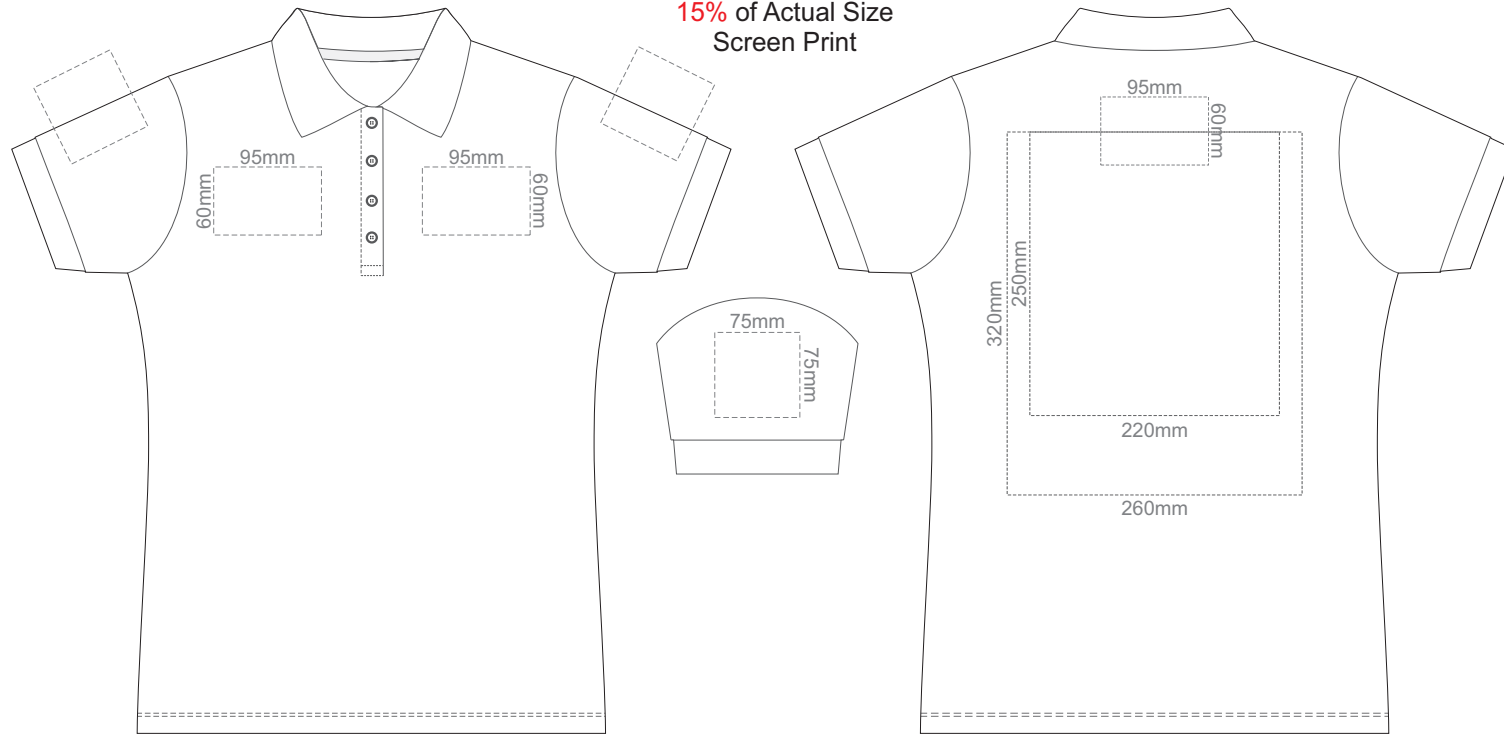

15% of Actual Size  
Screen Print

FRONT WOMEN'S SMALL

BACK WOMEN'S SMALL

15% of Actual Size  
Screen Print

FRONT WOMEN'S MEDIUM

BACK WOMEN'S MEDIUM

15% of Actual Size  
Screen Print

FRONT WOMEN'S LARGE

**FRONT WOMEN'S SMALL**

**BACK WOMEN'S SMALL**

Print area 260x210mm can be rotated to best suit.

15% of Actual Size  
Colourflex Transfer

**FRONT WOMEN'S MEDIUM**

**BACK WOMEN'S MEDIUM**

Print area 260x210mm can be rotated to best suit.

15% of Actual Size  
Colourflex Transfer

**FRONT WOMEN'S LARGE**

**BACK WOMEN'S LARGE**

Print area 280x200mm can be rotated to best suit.

15% of Actual Size  
Colourflex Transfer

**FRONT WOMEN'S EXTRA LARGE**

**BACK WOMEN'S EXTRA LARGE**

Print area 280x200mm can be rotated to best suit.

15% of Actual Size  
Colourflex Transfer

FRONT WOMEN'S XXL

BACK WOMEN'S XXL

Print area 280x200mm can be rotated to best suit.

15% of Actual Size  
Embroidery