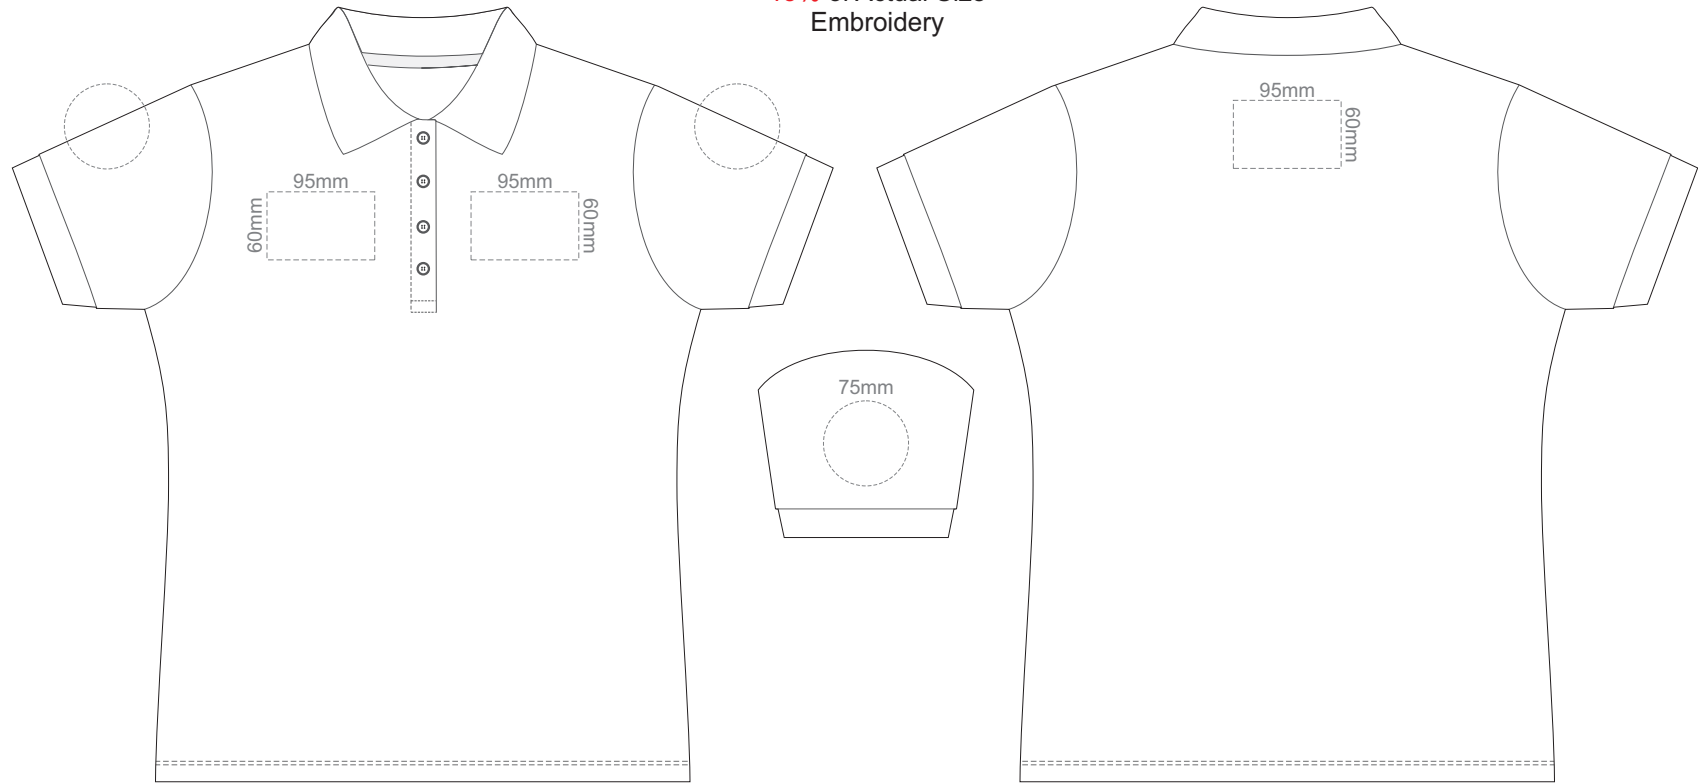

**FRONT WOMEN'S SMALL**

**BACK WOMEN'S SMALL**

Print area 260x210mm can be rotated to best suit.

15% of Actual Size  
Colourflex Transfer

**FRONT WOMEN'S MEDIUM**

**BACK WOMEN'S MEDIUM**

Print area 260x210mm can be rotated to best suit.

15% of Actual Size  
Colourflex Transfer

**FRONT WOMEN'S LARGE**

**BACK WOMEN'S LARGE**

Print area 280x200mm can be rotated to best suit.

15% of Actual Size  
Colourflex Transfer

**FRONT WOMEN'S EXTRA LARGE**

**BACK WOMEN'S EXTRA LARGE**

Print area 280x200mm can be rotated to best suit.

15% of Actual Size  
Colourflex Transfer

FRONT WOMEN'S XXL

BACK WOMEN'S XXL

Print area 280x200mm can be rotated to best suit.

15% of Actual Size  
Embroidery

FRONT WOMEN'S SMALL

BACK WOMEN'S SMALL

15% of Actual Size  
Embroidery

FRONT WOMEN'S MEDIUM

BACK WOMEN'S MEDIUM

15% of Actual Size  
Embroidery

FRONT WOMEN'S LARGE

BACK WOMEN'S LARGE