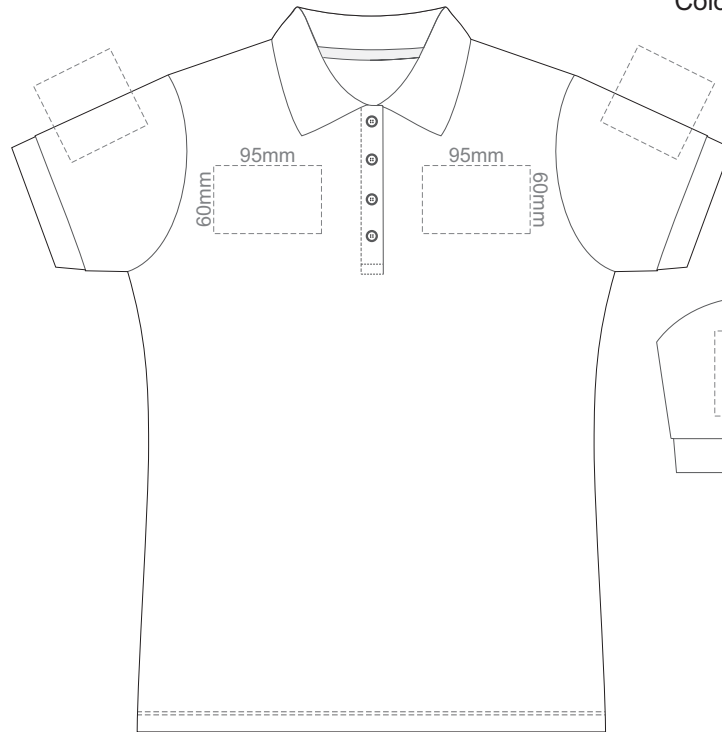

BACK WOMEN'S LARGE

15% of Actual Size  
Screen Print

FRONT WOMEN'S EXTRA LARGE

BACK WOMEN'S EXTRA LARGE

15% of Actual Size  
Screen Print

FRONT WOMEN'S XXL

BACK WOMEN'S XXL

15% of Actual Size  
Colourflex Transfer

**FRONT WOMEN'S SMALL**

**BACK WOMEN'S SMALL**

Print area 260x210mm can be rotated to best suit.

15% of Actual Size  
Colourflex Transfer

**FRONT WOMEN'S MEDIUM**

**BACK WOMEN'S MEDIUM**

Print area 260x210mm can be rotated to best suit.

15% of Actual Size  
Colourflex Transfer

**FRONT WOMEN'S LARGE**

**BACK WOMEN'S LARGE**

Print area 280x200mm can be rotated to best suit.

15% of Actual Size  
Colourflex Transfer

**FRONT WOMEN'S EXTRA LARGE**

**BACK WOMEN'S EXTRA LARGE**

Print area 280x200mm can be rotated to best suit.

15% of Actual Size  
Colourflex Transfer

FRONT WOMEN'S XXL

BACK WOMEN'S XXL

Print area 280x200mm can be rotated to best suit.

15% of Actual Size  
Embroidery