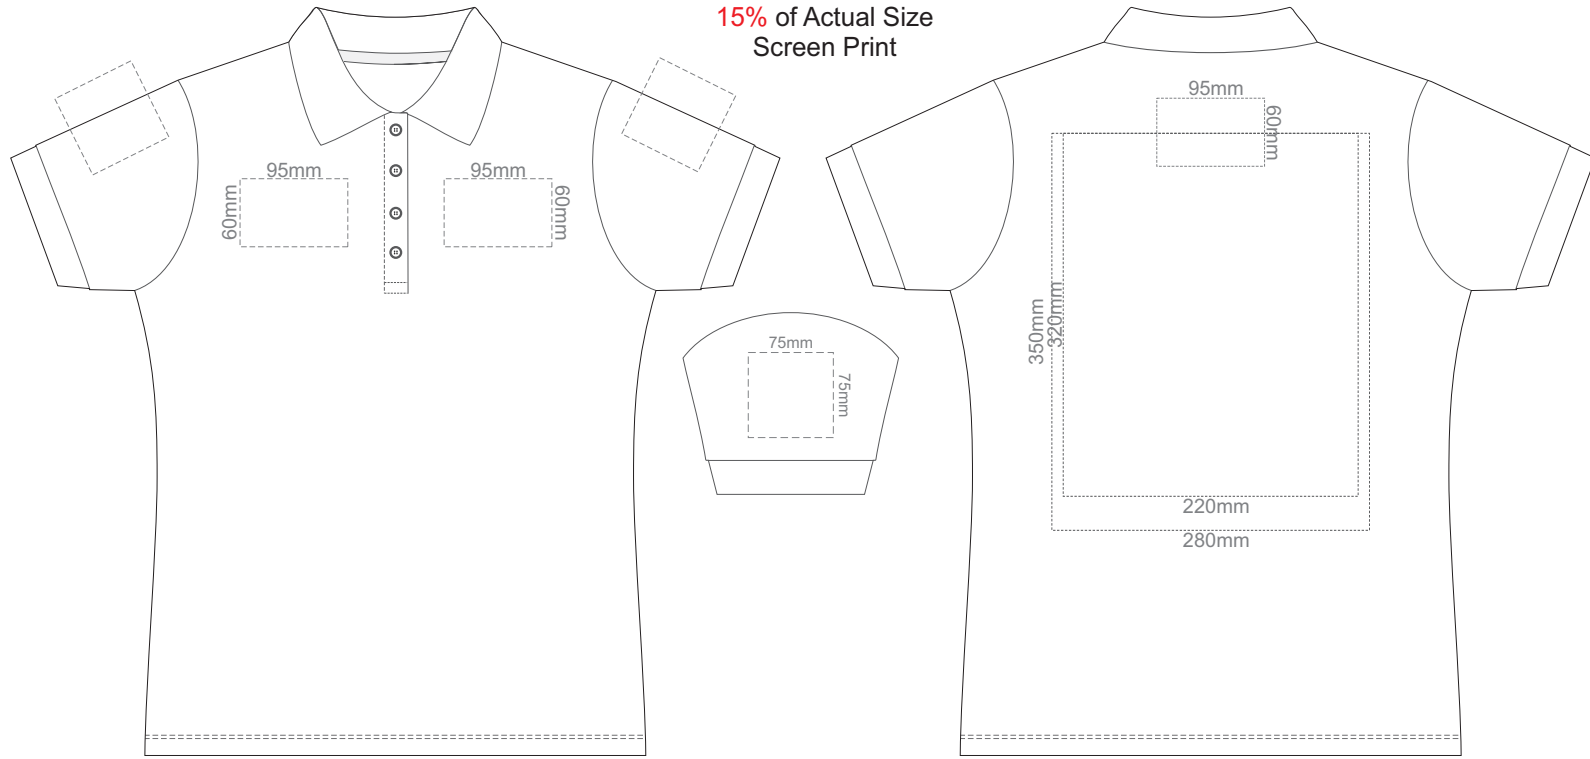

15% of Actual Size  
Screen Print

FRONT WOMEN'S SMALL

BACK WOMEN'S SMALL

15% of Actual Size  
Screen Print

FRONT WOMEN'S MEDIUM

BACK WOMEN'S MEDIUM

15% of Actual Size  
Screen Print

FRONT WOMEN'S LARGE

**FRONT WOMEN'S SMALL**

**BACK WOMEN'S SMALL**

Print area 260x210mm can be rotated to best suit.

15% of Actual Size  
Colourflex Transfer

**FRONT WOMEN'S MEDIUM**

**BACK WOMEN'S MEDIUM**

Print area 260x210mm can be rotated to best suit.

15% of Actual Size  
Colourflex Transfer

**FRONT WOMEN'S LARGE**

**BACK WOMEN'S LARGE**

Print area 280x200mm can be rotated to best suit.

15% of Actual Size  
Colourflex Transfer

**FRONT WOMEN'S EXTRA LARGE**

**BACK WOMEN'S EXTRA LARGE**

Print area 280x200mm can be rotated to best suit.

15% of Actual Size  
Colourflex Transfer

FRONT WOMEN'S XXL

BACK WOMEN'S XXL

Print area 280x200mm can be rotated to best suit.

15% of Actual Size  
Embroidery