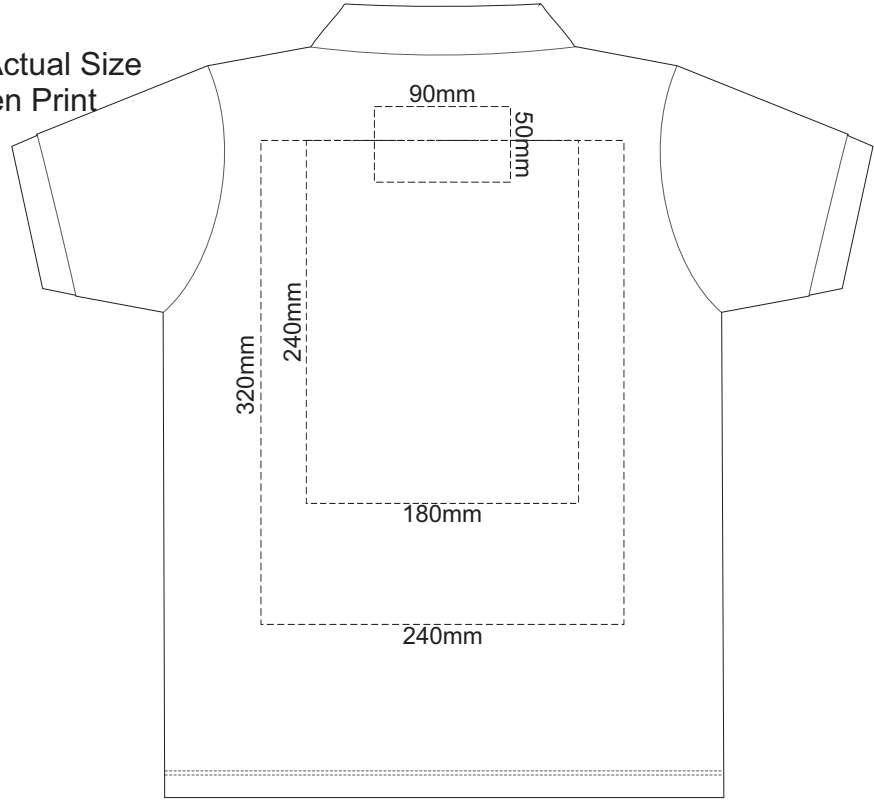

20% of Actual Size
Screen Print

FRONT KIDS 4Y

BACK KIDS 4Y

20% of Actual Size
Screen Print

FRONT KIDS 6Y

BACK KIDS 6Y

20% of Actual Size
Screen Print

FRONT KIDS 8Y

BACK KIDS 8Y

20% of Actual Size
Screen Print

FRONT KIDS 10Y

BACK KIDS 10Y

20% of Actual Size
Screen Print

FRONT KIDS 12Y

BACK KIDS 12Y

20% of Actual Size
Colourflex Transfer

FRONT KIDS 4Y

BACK KIDS 4Y

20% of Actual Size
Colourflex Transfer

FRONT KIDS 6Y

BACK KIDS 6Y

20% of Actual Size
Colourflex Transfer

FRONT KIDS 8Y

BACK KIDS 8Y