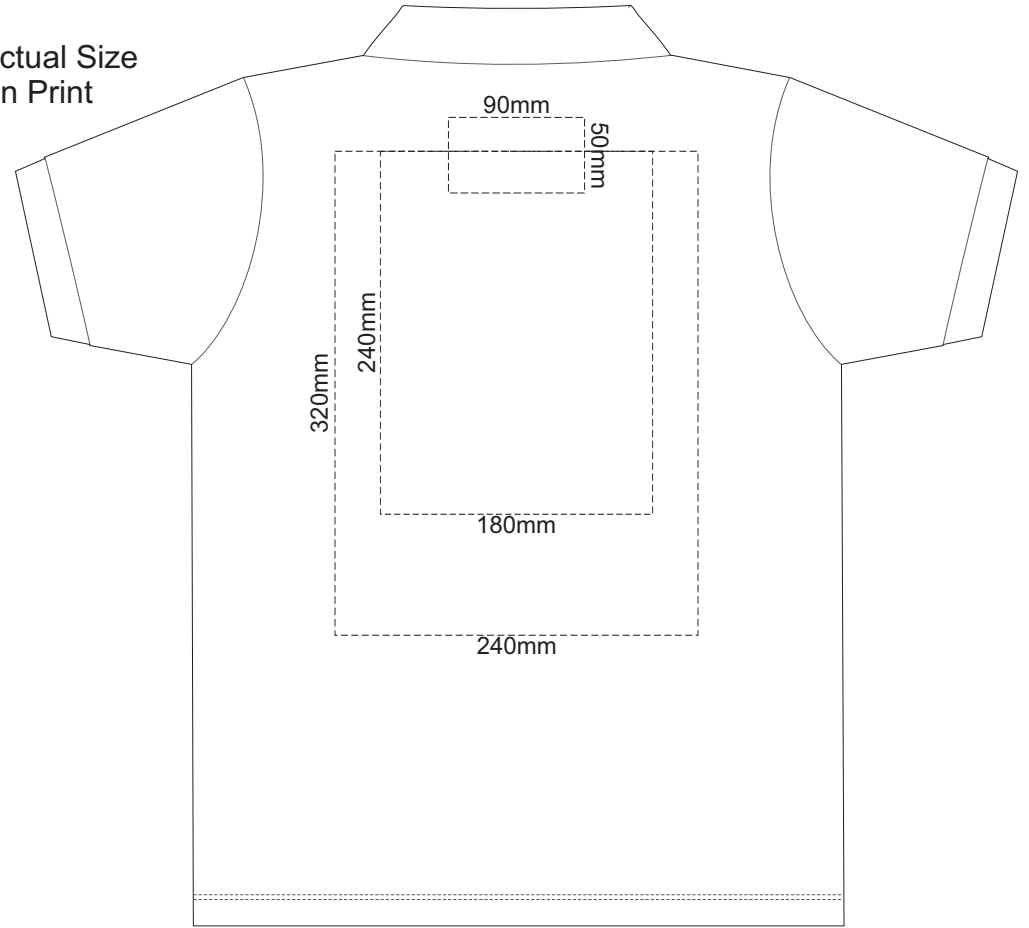

20% of Actual Size
Screen Print

FRONT KIDS 4Y

BACK KIDS 4Y

20% of Actual Size
Screen Print

FRONT KIDS 6Y

BACK KIDS 6Y

20% of Actual Size
Screen Print

FRONT KIDS 8Y

BACK KIDS 8Y

20% of Actual Size
Screen Print

FRONT KIDS 10Y

BACK KIDS 10Y

20% of Actual Size
Screen Print

FRONT KIDS 12Y

BACK KIDS 12Y

20% of Actual Size
Colourflex Transfer

FRONT KIDS 4Y

BACK KIDS 4Y

20% of Actual Size
Colourflex Transfer

FRONT KIDS 6Y

BACK KIDS 6Y

20% of Actual Size
Colourflex Transfer

FRONT KIDS 8Y

BACK KIDS 8Y

20% of Actual Size
Colourflex Transfer

FRONT KIDS 10Y

BACK KIDS 10Y

20% of Actual Size
Colourflex Transfer

FRONT KIDS 12Y

BACK KIDS 12Y

20% of Actual Size
Embroidery

FRONT KIDS 4Y