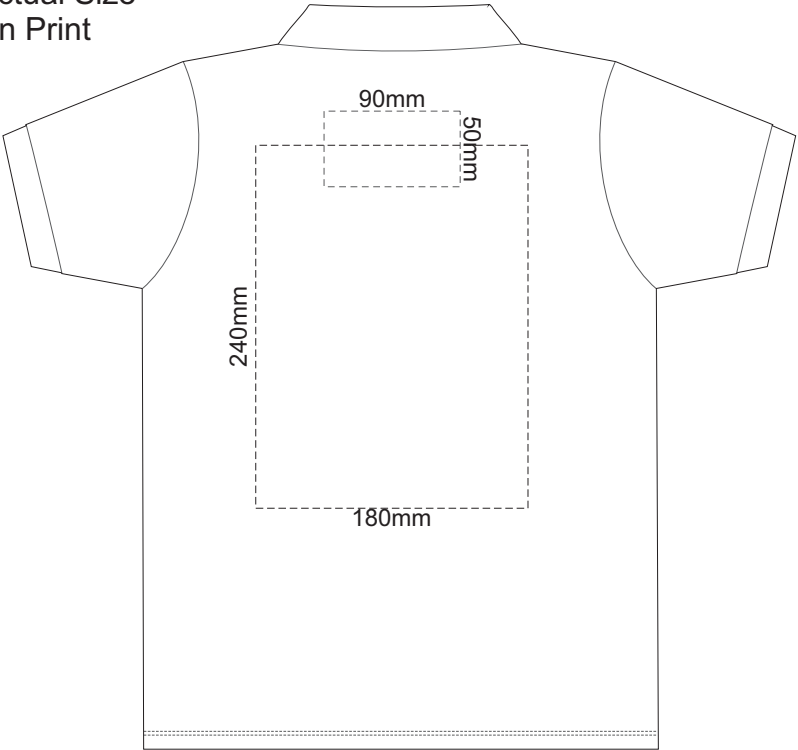

20% of Actual Size
Screen Print

FRONT KIDS 4Y

BACK KIDS 4Y

20% of Actual Size
Screen Print

FRONT KIDS 6Y

BACK KIDS 6Y

20% of Actual Size
Screen Print

FRONT KIDS 8Y

BACK KIDS 8Y

20% of Actual Size
Screen Print

FRONT KIDS 10Y

BACK KIDS 10Y

20% of Actual Size
Screen Print

FRONT KIDS 12Y

BACK KIDS 12Y

20% of Actual Size
Colourflex Transfer

FRONT KIDS 4Y

BACK KIDS 4Y

20% of Actual Size
Colourflex Transfer

FRONT KIDS 6Y

BACK KIDS 6Y

20% of Actual Size
Colourflex Transfer

FRONT KIDS 8Y

BACK KIDS 8Y