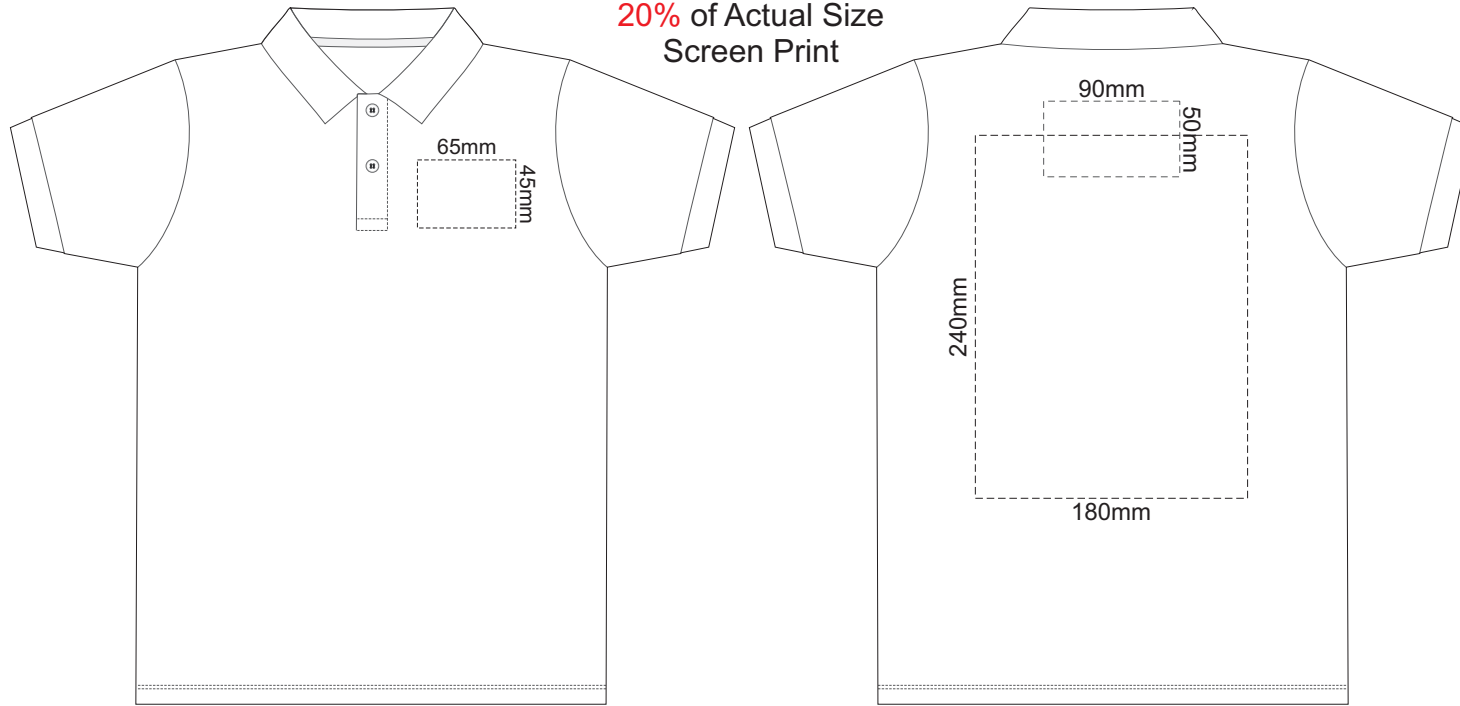

20% of Actual Size
Screen Print

FRONT KIDS 4Y

BACK KIDS 4Y

20% of Actual Size
Screen Print

FRONT KIDS 6Y

BACK KIDS 6Y

20% of Actual Size
Screen Print

FRONT KIDS 8Y

BACK KIDS 8Y

20% of Actual Size
Screen Print

FRONT KIDS 10Y

BACK KIDS 10Y

20% of Actual Size
Screen Print

FRONT KIDS 12Y

BACK KIDS 12Y

20% of Actual Size
Colourflex Transfer

FRONT KIDS 4Y

BACK KIDS 4Y

20% of Actual Size
Colourflex Transfer

FRONT KIDS 6Y

BACK KIDS 6Y

20% of Actual Size
Colourflex Transfer

FRONT KIDS 8Y

BACK KIDS 8Y