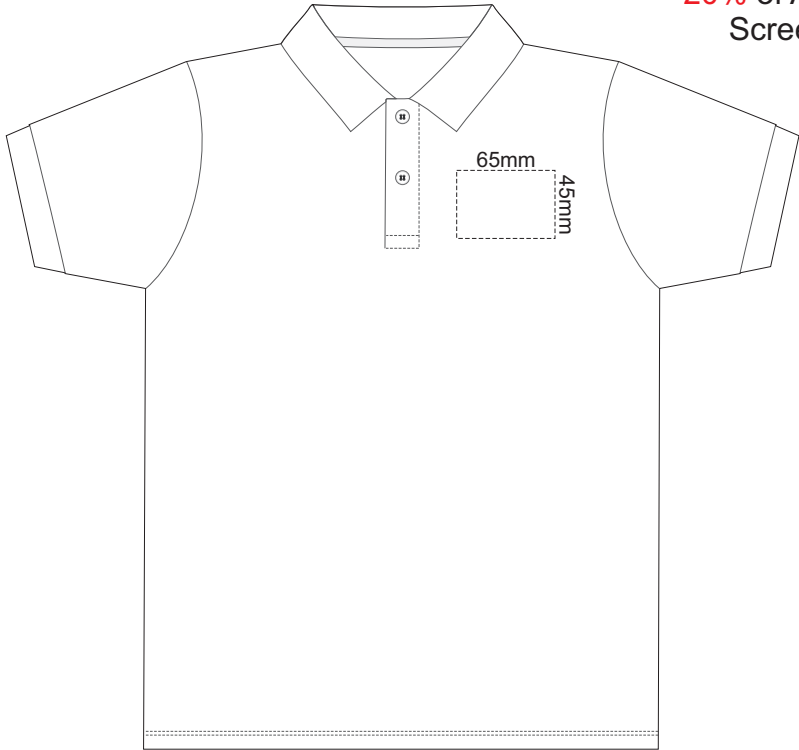

20% of Actual Size
Screen Print

FRONT KIDS 4Y

BACK KIDS 4Y

20% of Actual Size
Screen Print

FRONT KIDS 6Y

BACK KIDS 6Y

20% of Actual Size
Screen Print

FRONT KIDS 8Y

BACK KIDS 8Y

20% of Actual Size
Screen Print

FRONT KIDS 10Y

BACK KIDS 10Y

20% of Actual Size
Screen Print

FRONT KIDS 12Y

BACK KIDS 12Y

20% of Actual Size
Colourflex Transfer

FRONT KIDS 4Y

BACK KIDS 4Y

20% of Actual Size
Colourflex Transfer

FRONT KIDS 6Y

BACK KIDS 6Y

20% of Actual Size
Colourflex Transfer

FRONT KIDS 8Y

BACK KIDS 8Y