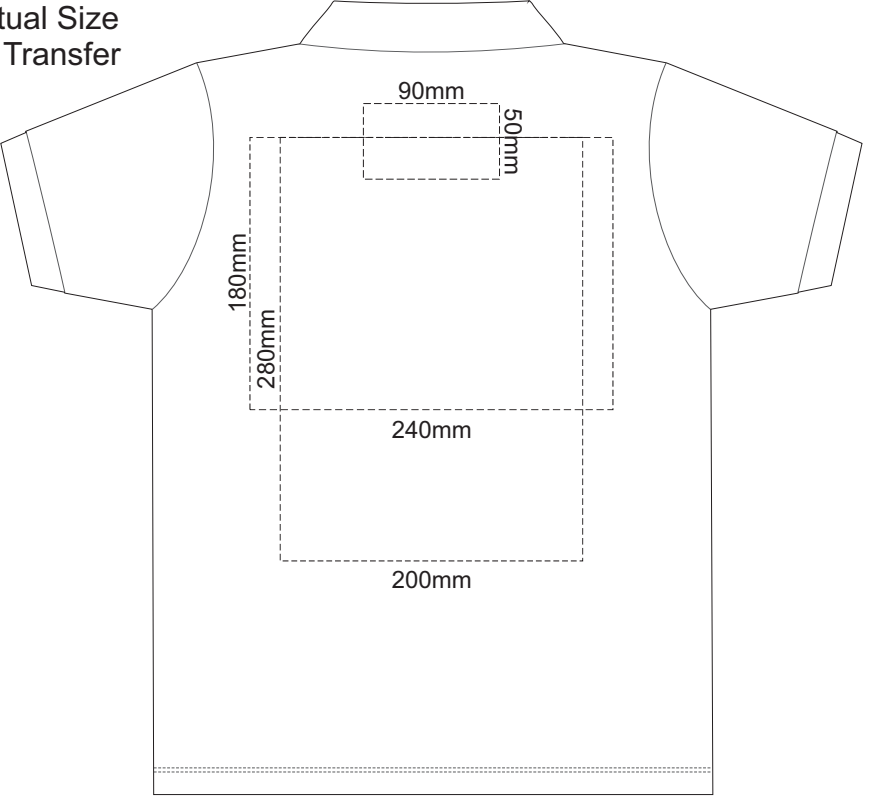

FRONT KIDS 4Y

BACK KIDS 4Y

20% of Actual Size
Colourflex Transfer

FRONT KIDS 6Y

BACK KIDS 6Y

20% of Actual Size
Colourflex Transfer

FRONT KIDS 8Y

BACK KIDS 8Y

20% of Actual Size
Colourflex Transfer

FRONT KIDS 10Y

BACK KIDS 10Y

20% of Actual Size
Colourflex Transfer

FRONT KIDS 12Y

BACK KIDS 12Y

20% of Actual Size
Embroidery

FRONT KIDS 4Y