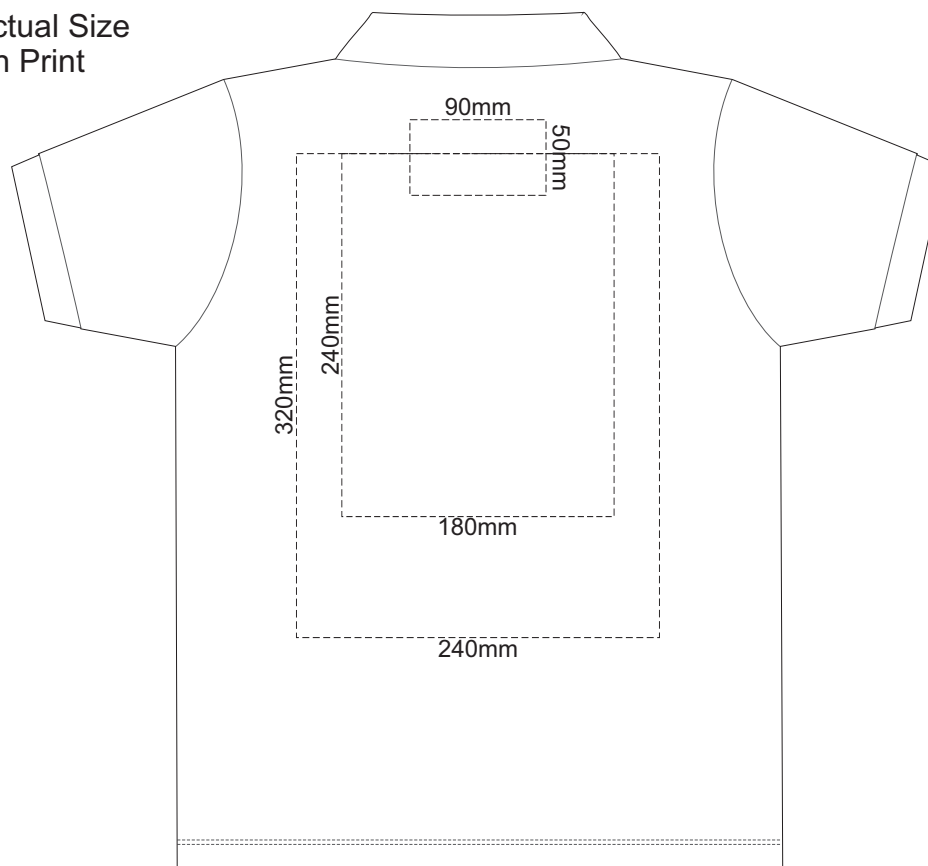

20% of Actual Size
Screen Print

FRONT KIDS 4Y

BACK KIDS 4Y

20% of Actual Size
Screen Print

FRONT KIDS 6Y

BACK KIDS 6Y

20% of Actual Size
Screen Print

FRONT KIDS 8Y

BACK KIDS 8Y

20% of Actual Size
Screen Print

FRONT KIDS 10Y

BACK KIDS 10Y

20% of Actual Size
Screen Print

FRONT KIDS 12Y

BACK KIDS 12Y

20% of Actual Size
Colourflex Transfer

FRONT KIDS 4Y

BACK KIDS 4Y

20% of Actual Size
Colourflex Transfer

FRONT KIDS 6Y

BACK KIDS 6Y

20% of Actual Size
Colourflex Transfer

FRONT KIDS 8Y

BACK KIDS 8Y

20% of Actual Size
Embroidery

FRONT KIDS 6Y

20% of Actual Size
Embroidery

FRONT KIDS 8Y

20% of Actual Size
Embroidery

FRONT KIDS 10Y

20% of Actual Size
Embroidery

FRONT KIDS 12Y