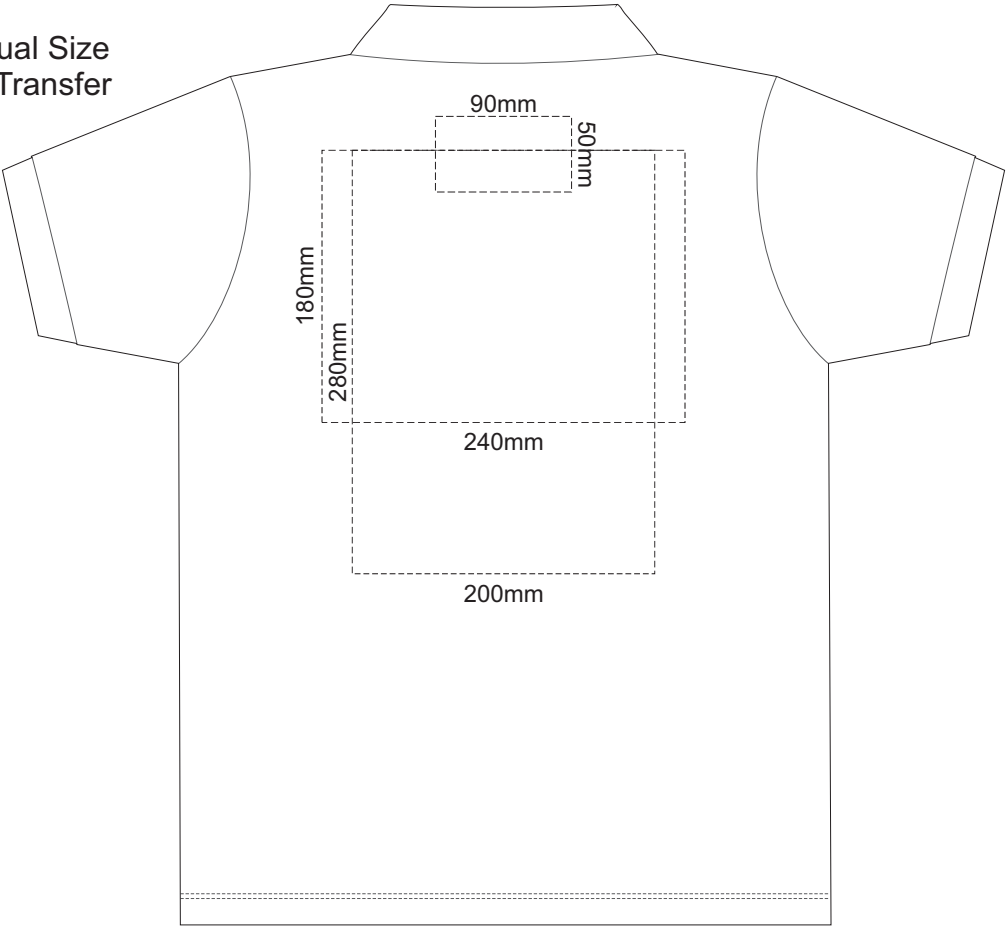

20% of Actual Size
Colourflex Transfer

FRONT KIDS 10Y

BACK KIDS 10Y

20% of Actual Size
Colourflex Transfer

FRONT KIDS 12Y

BACK KIDS 12Y

20% of Actual Size
Embroidery

FRONT KIDS 4Y

20% of Actual Size
Embroidery

FRONT KIDS 6Y

20% of Actual Size
Embroidery

FRONT KIDS 8Y

20% of Actual Size
Embroidery

FRONT KIDS 10Y

20% of Actual Size
Embroidery

FRONT KIDS 12Y