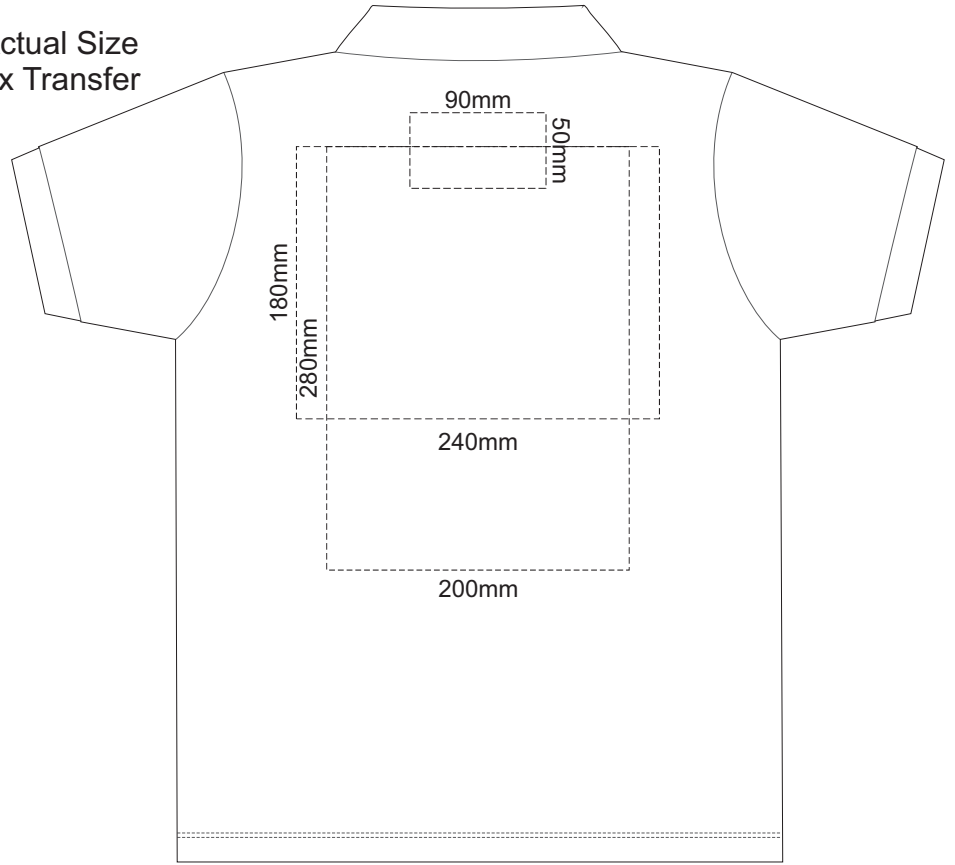

FRONT KIDS 4Y

BACK KIDS 4Y

20% of Actual Size
Colourflex Transfer

FRONT KIDS 6Y

BACK KIDS 6Y

20% of Actual Size
Colourflex Transfer

FRONT KIDS 8Y

BACK KIDS 8Y

20% of Actual Size
Colourflex Transfer

FRONT KIDS 10Y

BACK KIDS 10Y

20% of Actual Size
Colourflex Transfer

FRONT KIDS 12Y

BACK KIDS 12Y

20% of Actual Size
Embroidery

FRONT KIDS 4Y