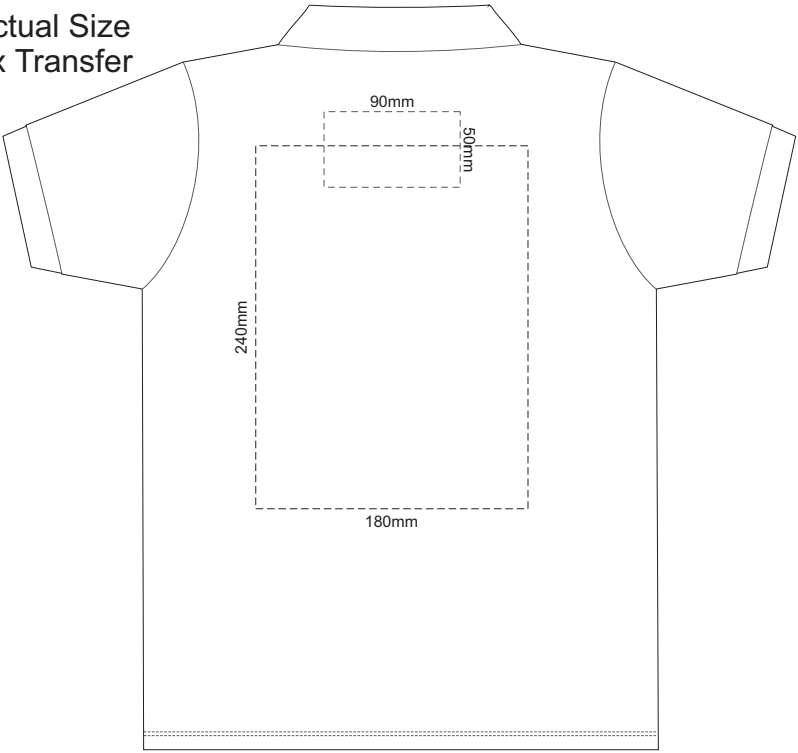

FRONT KIDS 4Y

BACK KIDS 4Y

20% of Actual Size
Colourflex Transfer

FRONT KIDS 6Y

BACK KIDS 6Y

20% of Actual Size
Colourflex Transfer

FRONT KIDS 8Y

BACK KIDS 8Y