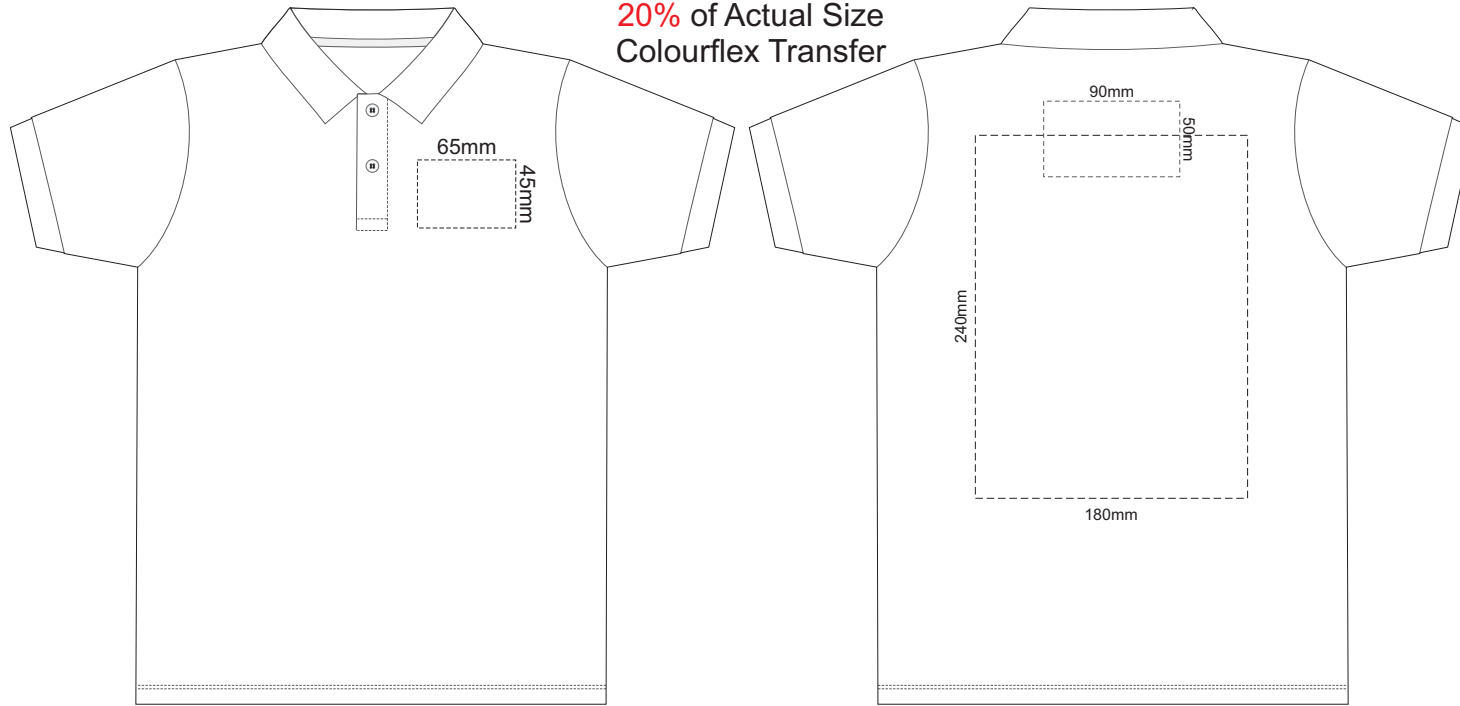

BACK KIDS 8Y

20% of Actual Size
Screen Print

FRONT KIDS 10Y

BACK KIDS 10Y

20% of Actual Size
Screen Print

FRONT KIDS 12Y

BACK KIDS 12Y

20% of Actual Size
Colourflex Transfer

FRONT KIDS 4Y

BACK KIDS 4Y

20% of Actual Size
Colourflex Transfer

FRONT KIDS 6Y

BACK KIDS 6Y

20% of Actual Size
Colourflex Transfer

FRONT KIDS 8Y

BACK KIDS 8Y