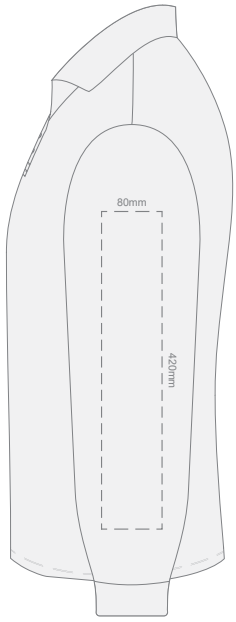

**FRONT MENS PERFECT LSL  
LARGE**

**BACK MENS PERFECT LSL  
LARGE**

10% of Actual Size  
Colourflex Transfer

**FRONT MENS PERFECT LSL  
EXTRA LARGE**

**BACK MENS PERFECT LSL  
EXTRA LARGE**

10% of Actual Size  
Colourflex Transfer

**FRONT MENS PERFECT LSL  
XXL**

**BACK MENS PERFECT LSL  
XXL**

10% of Actual Size  
Colourflex Transfer

**FRONT MENS PERFECT LSL  
3XL**

**BACK MENS PERFECT LSL  
3XL**

10% of Actual Size  
Colourflex Transfer

**SIDE 1 MENS PERFECT LSL  
SMALL**      **SIDE 2 MENS PERFECT LSL  
SMALL**

10% of Actual Size  
Colourflex Transfer

**SIDE 1 MENS PERFECT LSL  
MEDIUM**      **SIDE 2 MENS PERFECT LSL  
MEDIUM**

10% of Actual Size  
Colourflex Transfer

**SIDE 1 MENS PERFECT LSL  
LARGE**      **SIDE 2 MENS PERFECT LSL  
LARGE**

10% of Actual Size  
Colourflex Transfer

**SIDE 1 MENS PERFECT LSL  
EXTRA LARGE**      **SIDE 2 MENS PERFECT LSL  
EXTRA LARGE**