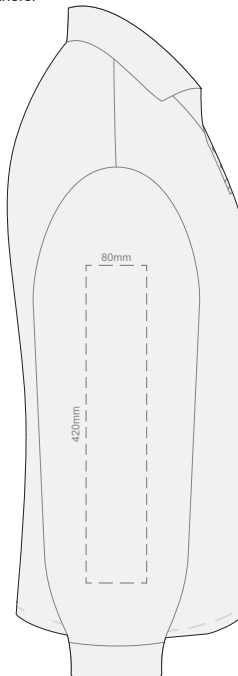

**SIDE 1 MENS PERFECT LSL  
SMALL**      **SIDE 2 MENS PERFECT LSL  
SMALL**

10% of Actual Size  
Colourflex Transfer

**SIDE 1 MENS PERFECT LSL  
MEDIUM**      **SIDE 2 MENS PERFECT LSL  
MEDIUM**

10% of Actual Size  
Colourflex Transfer

**SIDE 1 MENS PERFECT LSL  
LARGE**      **SIDE 2 MENS PERFECT LSL  
LARGE**

10% of Actual Size  
Colourflex Transfer

**SIDE 1 MENS PERFECT LSL  
EXTRA LARGE**      **SIDE 2 MENS PERFECT LSL  
EXTRA LARGE**

10% of Actual Size  
Colourflex Transfer

**SIDE 1 MENS PERFECT LSL  
XXL**      **SIDE 1 MENS PERFECT LSL  
XXL**

10% of Actual Size  
Colourflex Transfer

**SIDE 1 MENS PERFECT LSL  
3XL**      **SIDE 2 MENS PERFECT LSL  
3XL**

10% of Actual Size  
Embroidery

**FRONT MENS PERFECT LSL  
SMALL**

10% of Actual Size  
Embroidery

**FRONT MENS PERFECT LSL  
MEDIUM**

10% of Actual Size  
Embroidery

**FRONT MENS PERFECT LSL  
LARGE**

10% of Actual Size  
Embroidery