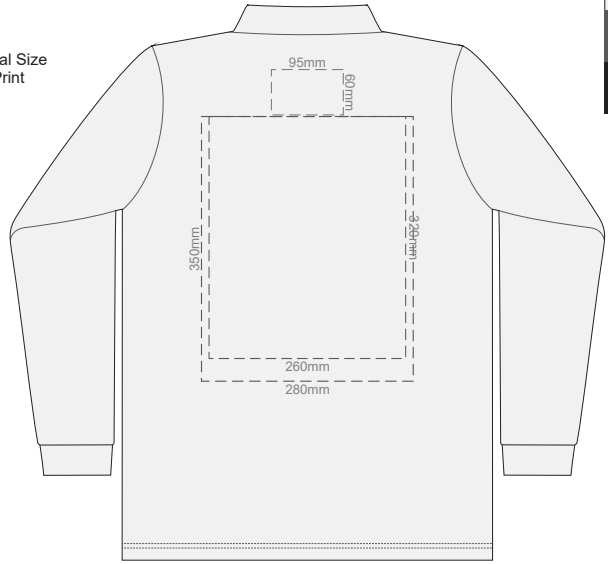

**BACK MENS PERFECT LSL
SMALL**