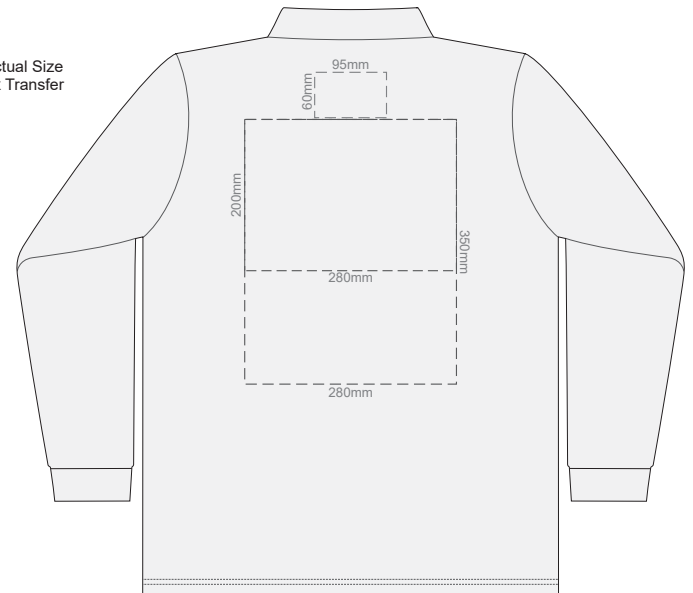

10% of Actual Size  
Screen Print

**FRONT MENS PERFECT LSL  
XXL**

**BACK MENS PERFECT LSL  
XXL**

10% of Actual Size  
Screen Print

**FRONT MENS PERFECT LSL  
3XL**

**BACK MENS PERFECT LSL  
3XL**

10% of Actual Size  
Colourflex Transfer

**FRONT MENS PERFECT LSL  
SMALL**

**BACK MENS PERFECT LSL  
SMALL**

10% of Actual Size  
Colourflex Transfer

**FRONT MENS PERFECT LSL  
MEDIUM**

**BACK MENS PERFECT LSL  
MEDIUM**

10% of Actual Size  
Colourflex Transfer

**FRONT MENS PERFECT LSL  
LARGE**

**BACK MENS PERFECT LSL  
LARGE**

10% of Actual Size  
Colourflex Transfer

**FRONT MENS PERFECT LSL  
EXTRA LARGE**

**BACK MENS PERFECT LSL  
EXTRA LARGE**

10% of Actual Size  
Colourflex Transfer