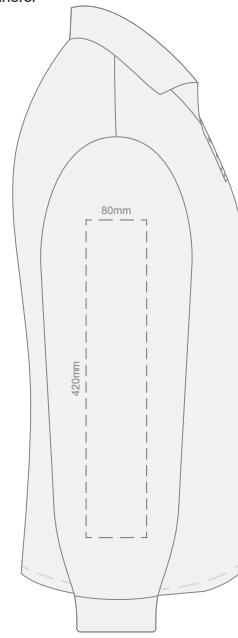

**FRONT MENS PERFECT LSL  
LARGE**

**BACK MENS PERFECT LSL  
LARGE**

10% of Actual Size  
Colourflex Transfer

**FRONT MENS PERFECT LSL  
EXTRA LARGE**

**BACK MENS PERFECT LSL  
EXTRA LARGE**

10% of Actual Size  
Colourflex Transfer

**FRONT MENS PERFECT LSL  
XXL**

**BACK MENS PERFECT LSL  
XXL**

10% of Actual Size  
Colourflex Transfer

**FRONT MENS PERFECT LSL  
3XL**

**BACK MENS PERFECT LSL  
3XL**

10% of Actual Size  
Colourflex Transfer

**SIDE 1 MENS PERFECT LSL  
SMALL**      **SIDE 2 MENS PERFECT LSL  
SMALL**

10% of Actual Size  
Colourflex Transfer

**SIDE 1 MENS PERFECT LSL  
MEDIUM**      **SIDE 2 MENS PERFECT LSL  
MEDIUM**

10% of Actual Size  
Colourflex Transfer

**SIDE 1 MENS PERFECT LSL  
LARGE**      **SIDE 2 MENS PERFECT LSL  
LARGE**

10% of Actual Size  
Colourflex Transfer

**SIDE 1 MENS PERFECT LSL  
EXTRA LARGE**      **SIDE 2 MENS PERFECT LSL  
EXTRA LARGE**