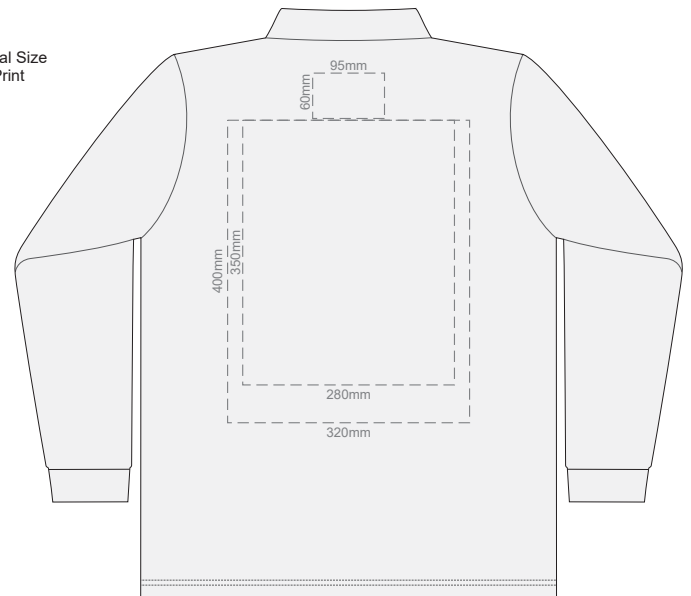

**BACK MENS PERFECT LSL
LARGE**