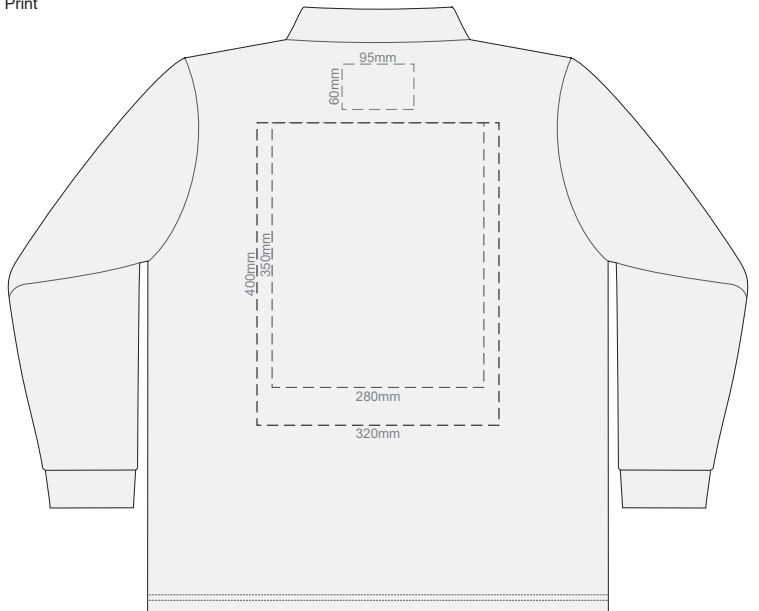

**BACK MENS PERFECT LSL
XXL**

10% of Actual Size
Screen Print