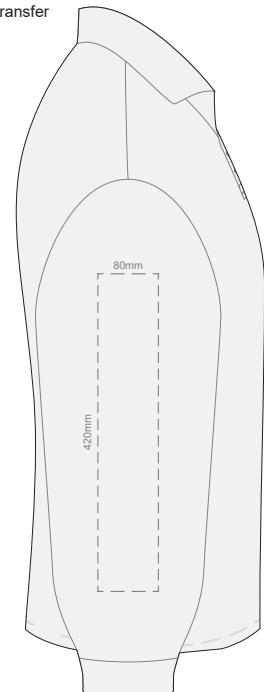

**SIDE 1 MENS PERFECT LSL  
SMALL**      **SIDE 2 MENS PERFECT LSL  
SMALL**

10% of Actual Size  
Colourflex Transfer

**SIDE 1 MENS PERFECT LSL  
MEDIUM**      **SIDE 2 MENS PERFECT LSL  
MEDIUM**

10% of Actual Size  
Colourflex Transfer

**SIDE 1 MENS PERFECT LSL  
LARGE**      **SIDE 2 MENS PERFECT LSL  
LARGE**

10% of Actual Size  
Colourflex Transfer

**SIDE 1 MENS PERFECT LSL  
EXTRA LARGE**      **SIDE 2 MENS PERFECT LSL  
EXTRA LARGE**

10% of Actual Size  
Colourflex Transfer

**SIDE 1 MENS PERFECT LSL  
XXL**      **SIDE 1 MENS PERFECT LSL  
XXL**

10% of Actual Size  
Colourflex Transfer

**SIDE 1 MENS PERFECT LSL  
3XL**      **SIDE 2 MENS PERFECT LSL  
3XL**

10% of Actual Size  
Embroidery

**FRONT MENS PERFECT LSL  
SMALL**

10% of Actual Size  
Embroidery

**FRONT MENS PERFECT LSL  
MEDIUM**

10% of Actual Size  
Embroidery

**FRONT MENS PERFECT LSL  
LARGE**

10% of Actual Size  
Embroidery