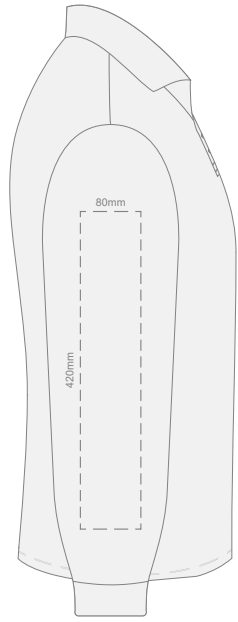

**FRONT MENS PERFECT LSL  
LARGE**

**BACK MENS PERFECT LSL  
LARGE**

10% of Actual Size  
Colourflex Transfer

**FRONT MENS PERFECT LSL  
EXTRA LARGE**

**BACK MENS PERFECT LSL  
EXTRA LARGE**

10% of Actual Size  
Colourflex Transfer

**FRONT MENS PERFECT LSL  
XXL**

**BACK MENS PERFECT LSL  
XXL**

10% of Actual Size  
Colourflex Transfer

**FRONT MENS PERFECT LSL  
3XL**

**BACK MENS PERFECT LSL  
3XL**

10% of Actual Size  
Colourflex Transfer

**SIDE 1 MENS PERFECT LSL  
SMALL**      **SIDE 2 MENS PERFECT LSL  
SMALL**

10% of Actual Size  
Colourflex Transfer

**SIDE 1 MENS PERFECT LSL  
MEDIUM**      **SIDE 2 MENS PERFECT LSL  
MEDIUM**

10% of Actual Size  
Colourflex Transfer

**SIDE 1 MENS PERFECT LSL  
LARGE**      **SIDE 2 MENS PERFECT LSL  
LARGE**

10% of Actual Size  
Colourflex Transfer

**SIDE 1 MENS PERFECT LSL  
EXTRA LARGE**      **SIDE 2 MENS PERFECT LSL  
EXTRA LARGE**