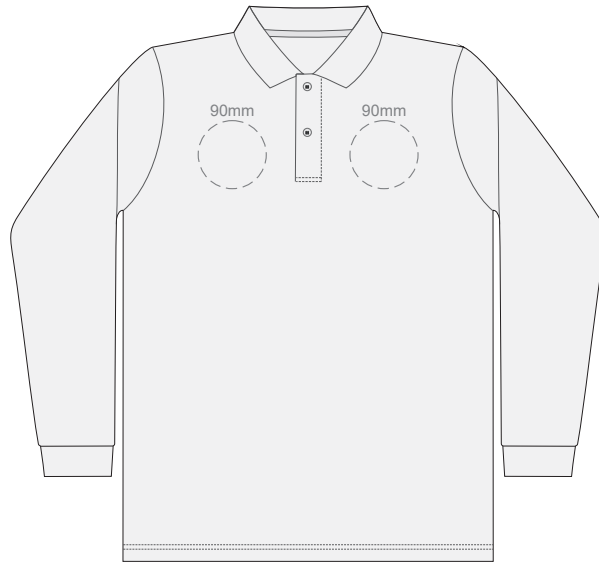

**SIDE 1 MENS PERFECT LSL  
LARGE**      **SIDE 2 MENS PERFECT LSL  
LARGE**

10% of Actual Size  
Colourflex Transfer

**SIDE 1 MENS PERFECT LSL  
EXTRA LARGE**      **SIDE 2 MENS PERFECT LSL  
EXTRA LARGE**

10% of Actual Size  
Colourflex Transfer

**SIDE 1 MENS PERFECT LSL  
XXL**      **SIDE 1 MENS PERFECT LSL  
XXL**

10% of Actual Size  
Colourflex Transfer

**SIDE 1 MENS PERFECT LSL  
3XL**      **SIDE 2 MENS PERFECT LSL  
3XL**

10% of Actual Size  
Embroidery

**FRONT MENS PERFECT LSL  
SMALL**

10% of Actual Size  
Embroidery

**FRONT MENS PERFECT LSL  
MEDIUM**

10% of Actual Size  
Embroidery

**FRONT MENS PERFECT LSL  
LARGE**

10% of Actual Size  
Embroidery