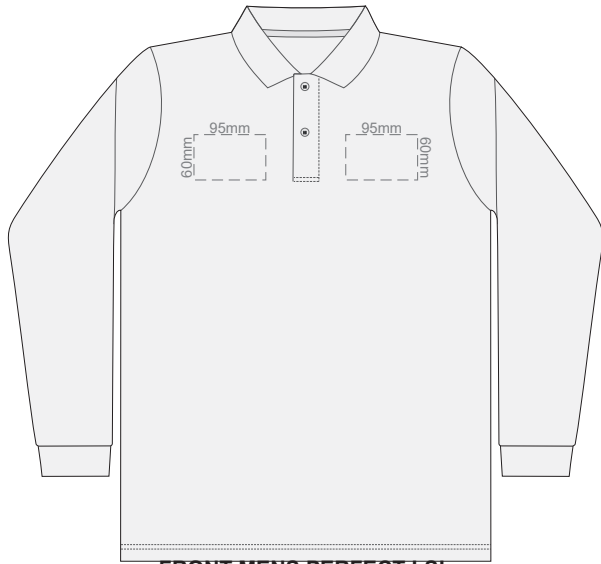

10% of Actual Size
Colourflex Transfer

**FRONT MENS PERFECT LSL
SMALL**