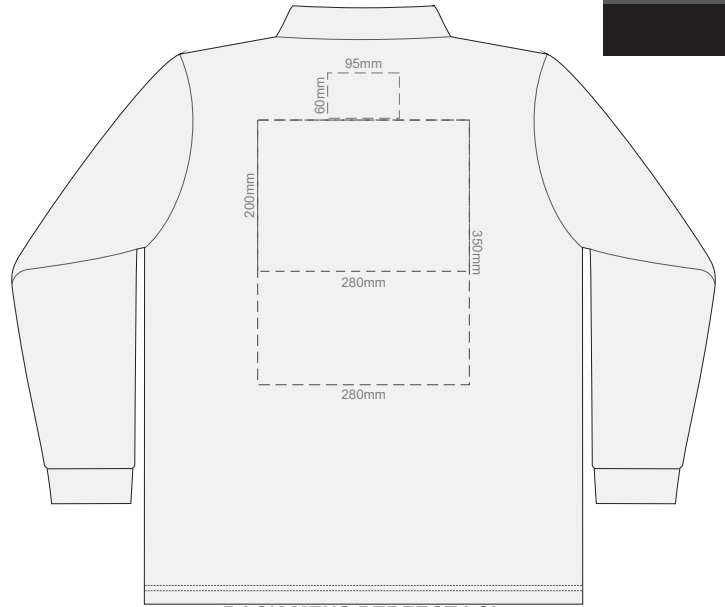

**BACK MENS PERFECT LSL
EXTRA LARGE**

10% of Actual Size
Colourflex Transfer