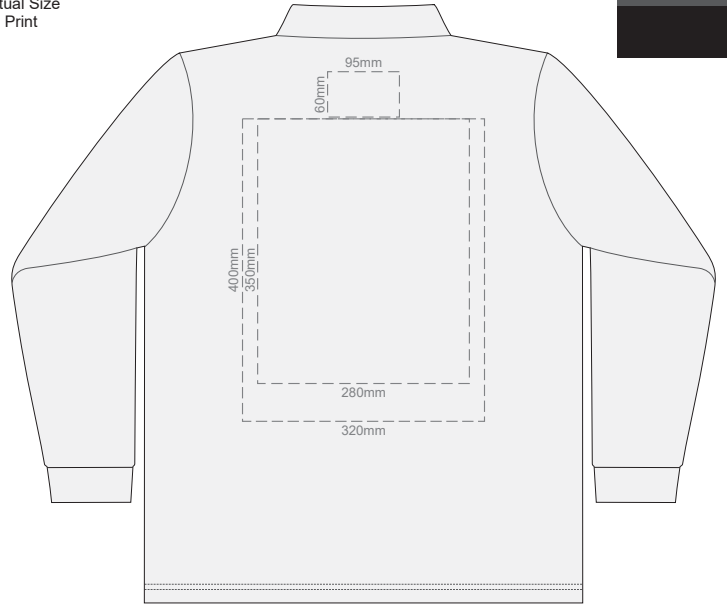

**BACK MENS PERFECT LSL
EXTRA LARGE**

10% of Actual Size
Screen Print