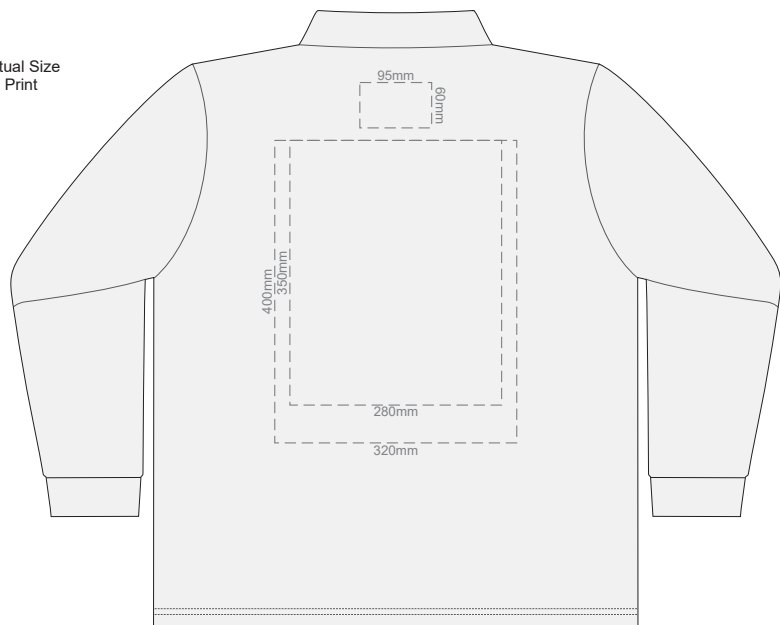

**BACK MENS PERFECT LSL
3XL**