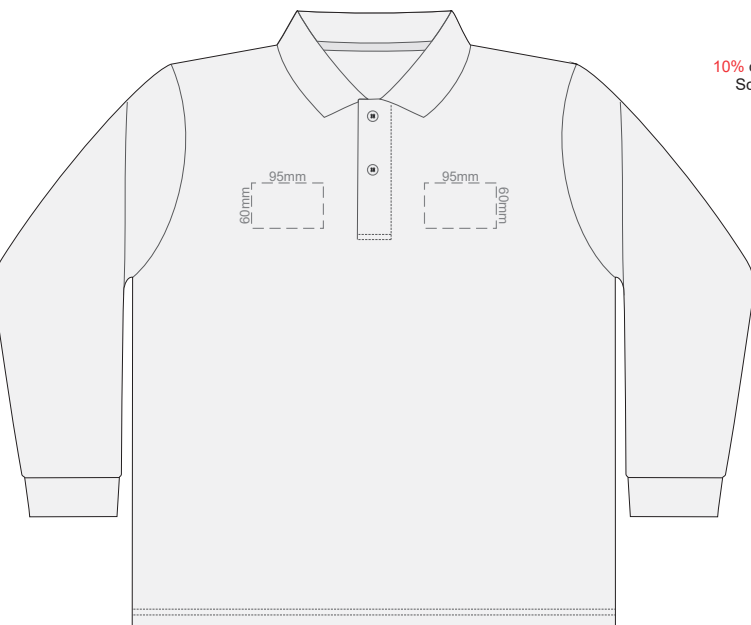

**FRONT MENS PERFECT LSL
3XL**