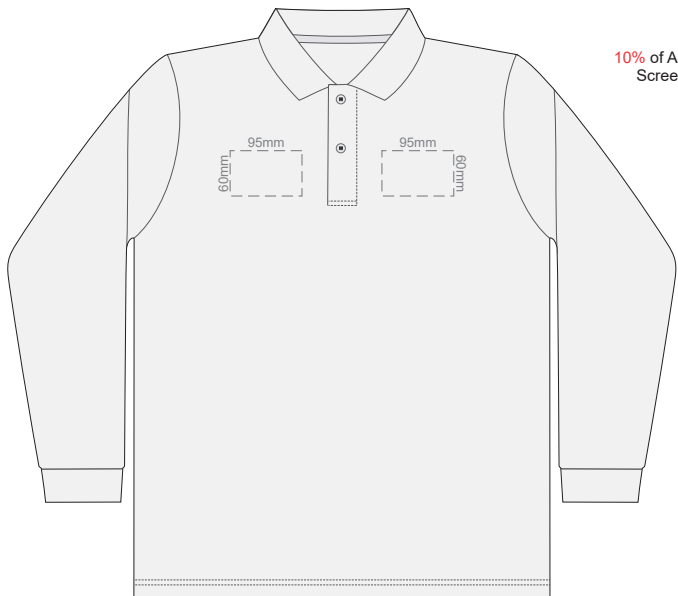

10% of Actual Size  
Screen Print

**FRONT MENS PERFECT LSL  
SMALL**

**BACK MENS PERFECT LSL  
SMALL**

10% of Actual Size  
Screen Print

**FRONT MENS PERFECT LSL  
MEDIUM**

**BACK MENS PERFECT LSL  
MEDIUM**

10% of Actual Size  
Screen Print

**FRONT MENS PERFECT LSL  
LARGE**

**BACK MENS PERFECT LSL  
LARGE**

10% of Actual Size  
Screen Print

**FRONT MENS PERFECT LSL  
EXTRA LARGE**

**BACK MENS PERFECT LSL  
EXTRA LARGE**

10% of Actual Size  
Screen Print

**FRONT MENS PERFECT LSL  
XXL**

**BACK MENS PERFECT LSL  
XXL**

10% of Actual Size  
Screen Print

**FRONT MENS PERFECT LSL  
3XL**

**BACK MENS PERFECT LSL  
3XL**

10% of Actual Size  
Colourflex Transfer