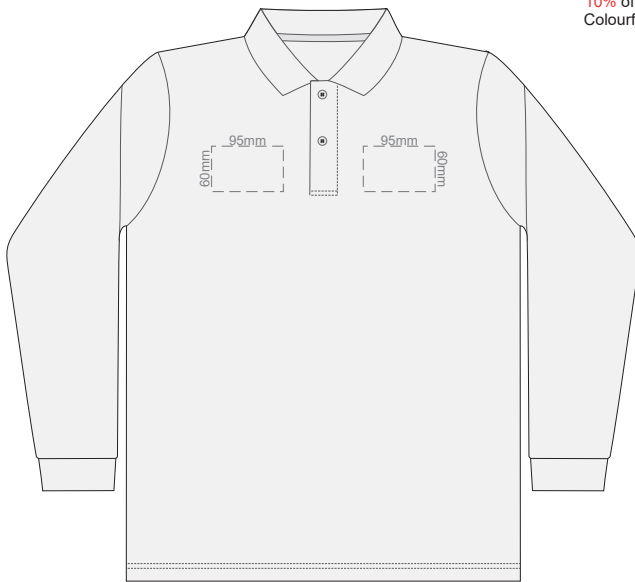

**FRONT MENS PERFECT LSL
MEDIUM**