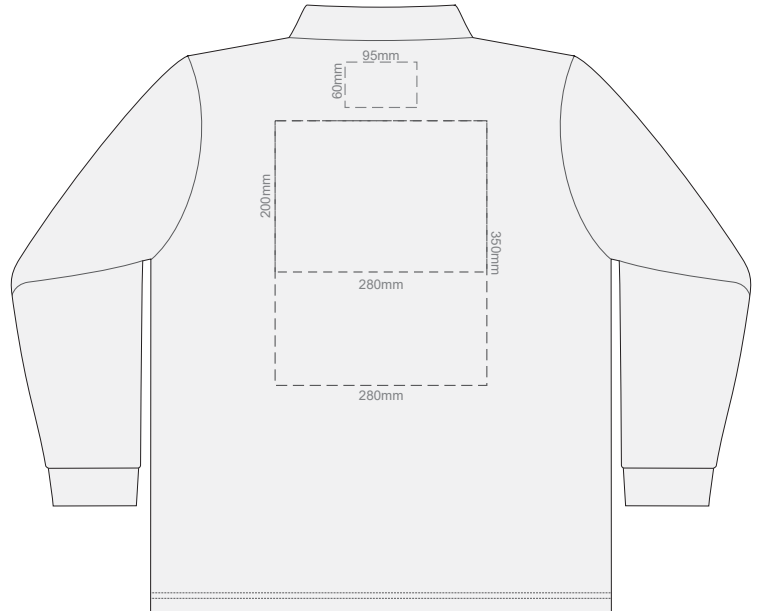

**BACK MENS PERFECT LSL
XXL**

10% of Actual Size
Colourflex Transfer