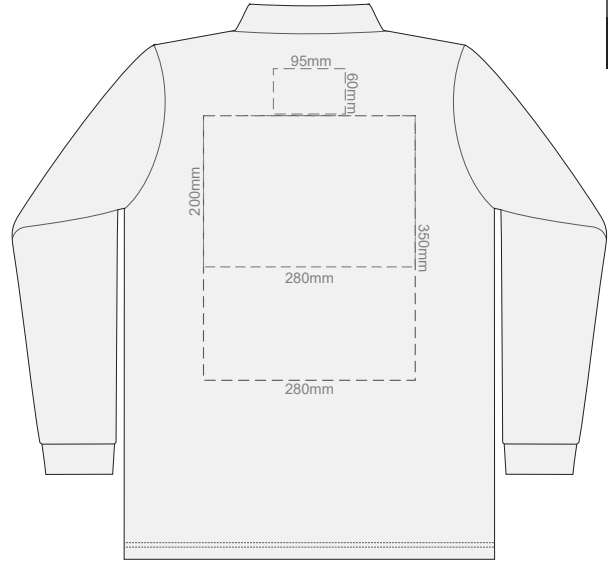

**BACK MENS PERFECT LSL
SMALL**

10% of Actual Size
Colourflex Transfer