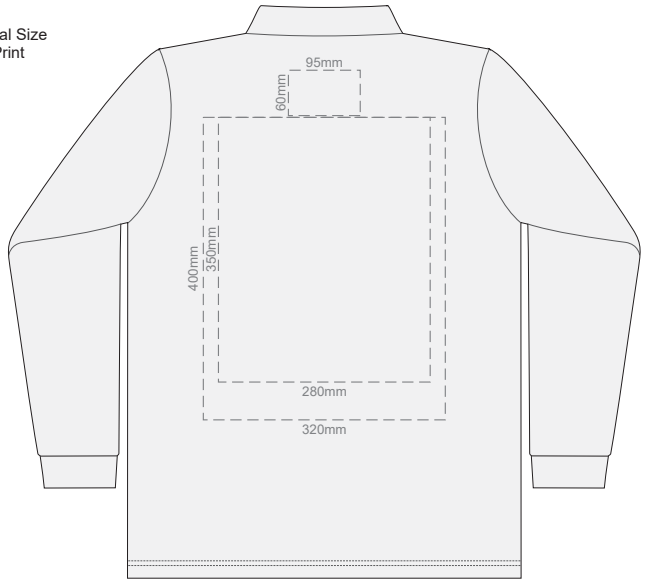

**BACK MENS PERFECT LSL
MEDIUM**