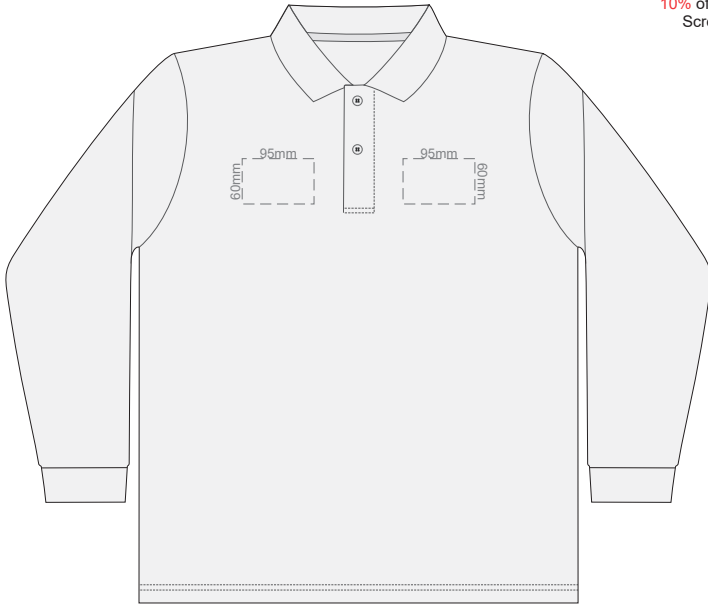

10% of Actual Size
Screen Print

**FRONT MENS PERFECT LSL
EXTRA LARGE**