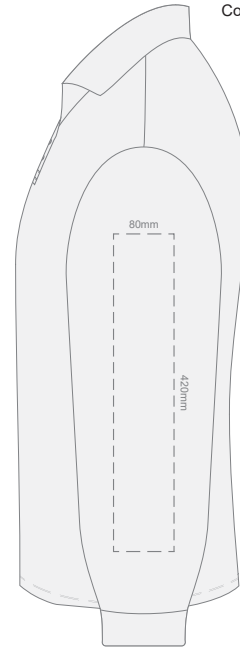

**FRONT MENS PERFECT LSL  
LARGE**

**BACK MENS PERFECT LSL  
LARGE**

10% of Actual Size  
Colourflex Transfer

**FRONT MENS PERFECT LSL  
EXTRA LARGE**

**BACK MENS PERFECT LSL  
EXTRA LARGE**

10% of Actual Size  
Colourflex Transfer

**FRONT MENS PERFECT LSL  
XXL**

**BACK MENS PERFECT LSL  
XXL**

10% of Actual Size  
Colourflex Transfer

**FRONT MENS PERFECT LSL  
3XL**

**BACK MENS PERFECT LSL  
3XL**

10% of Actual Size  
Colourflex Transfer

**SIDE 1 MENS PERFECT LSL  
SMALL**      **SIDE 2 MENS PERFECT LSL  
SMALL**

10% of Actual Size  
Colourflex Transfer

**SIDE 1 MENS PERFECT LSL  
MEDIUM**      **SIDE 2 MENS PERFECT LSL  
MEDIUM**

10% of Actual Size  
Colourflex Transfer

**SIDE 1 MENS PERFECT LSL  
LARGE**      **SIDE 2 MENS PERFECT LSL  
LARGE**

10% of Actual Size  
Colourflex Transfer

**SIDE 1 MENS PERFECT LSL  
EXTRA LARGE**      **SIDE 2 MENS PERFECT LSL  
EXTRA LARGE**