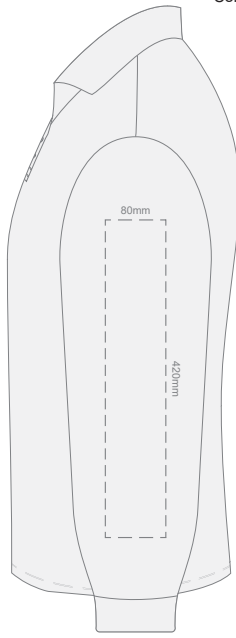

**FRONT MENS PERFECT LSL  
LARGE**

**BACK MENS PERFECT LSL  
LARGE**

10% of Actual Size  
Colourflex Transfer

**FRONT MENS PERFECT LSL  
EXTRA LARGE**

**BACK MENS PERFECT LSL  
EXTRA LARGE**

10% of Actual Size  
Colourflex Transfer

**FRONT MENS PERFECT LSL  
XXL**

**BACK MENS PERFECT LSL  
XXL**

10% of Actual Size  
Colourflex Transfer

**FRONT MENS PERFECT LSL  
3XL**

**BACK MENS PERFECT LSL  
3XL**

10% of Actual Size  
Colourflex Transfer

**SIDE 1 MENS PERFECT LSL  
SMALL**      **SIDE 2 MENS PERFECT LSL  
SMALL**

10% of Actual Size  
Colourflex Transfer

**SIDE 1 MENS PERFECT LSL  
MEDIUM**      **SIDE 2 MENS PERFECT LSL  
MEDIUM**

10% of Actual Size  
Colourflex Transfer

**SIDE 1 MENS PERFECT LSL  
LARGE**      **SIDE 2 MENS PERFECT LSL  
LARGE**

10% of Actual Size  
Colourflex Transfer

**SIDE 1 MENS PERFECT LSL  
EXTRA LARGE**      **SIDE 2 MENS PERFECT LSL  
EXTRA LARGE**