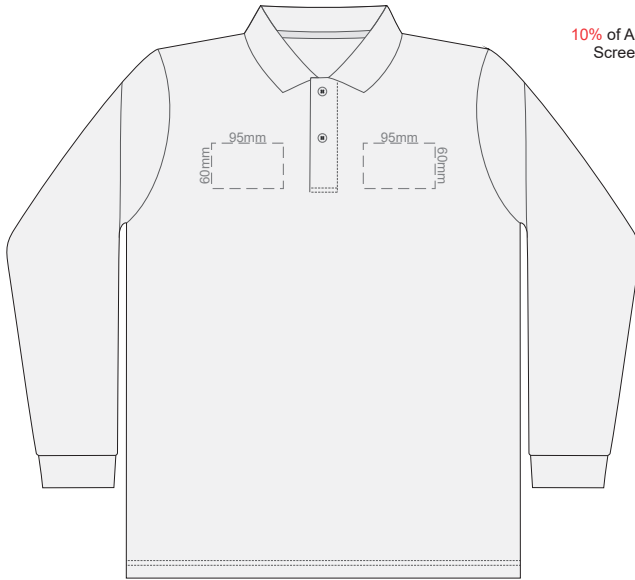

10% of Actual Size
Screen Print

**FRONT MENS PERFECT LSL
MEDIUM**