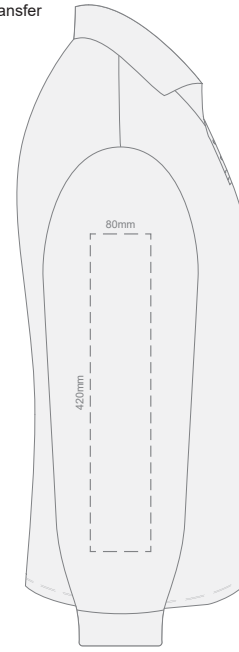

**FRONT MENS PERFECT LSL  
LARGE**

**BACK MENS PERFECT LSL  
LARGE**

10% of Actual Size  
Colourflex Transfer

**FRONT MENS PERFECT LSL  
EXTRA LARGE**

**BACK MENS PERFECT LSL  
EXTRA LARGE**

10% of Actual Size  
Colourflex Transfer

**FRONT MENS PERFECT LSL  
XXL**

**BACK MENS PERFECT LSL  
XXL**

10% of Actual Size  
Colourflex Transfer

**FRONT MENS PERFECT LSL  
3XL**

**BACK MENS PERFECT LSL  
3XL**

10% of Actual Size  
Colourflex Transfer

**SIDE 1 MENS PERFECT LSL  
SMALL**      **SIDE 2 MENS PERFECT LSL  
SMALL**

10% of Actual Size  
Colourflex Transfer

**SIDE 1 MENS PERFECT LSL  
MEDIUM**      **SIDE 2 MENS PERFECT LSL  
MEDIUM**

10% of Actual Size  
Colourflex Transfer

**SIDE 1 MENS PERFECT LSL  
LARGE**      **SIDE 2 MENS PERFECT LSL  
LARGE**

10% of Actual Size  
Colourflex Transfer

**SIDE 1 MENS PERFECT LSL  
EXTRA LARGE**      **SIDE 2 MENS PERFECT LSL  
EXTRA LARGE**