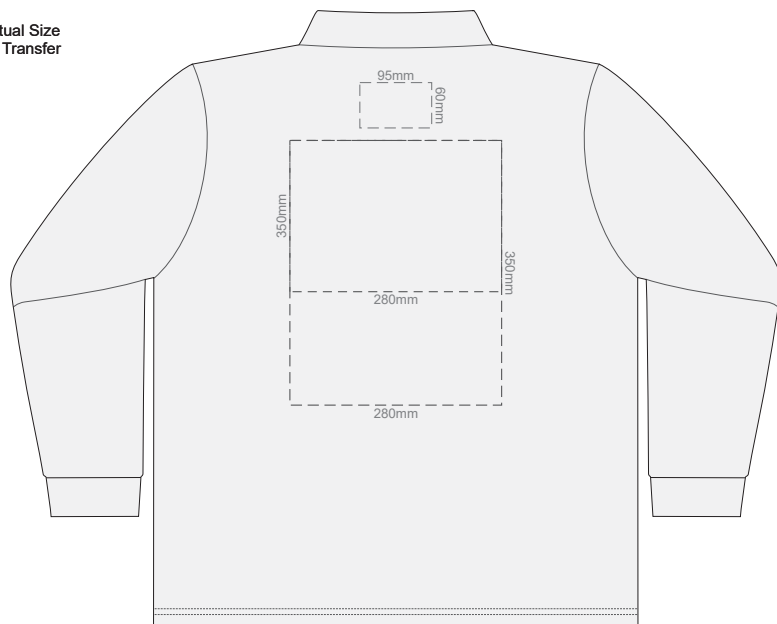

**FRONT MENS PERFECT LSL  
LARGE**

**BACK MENS PERFECT LSL  
LARGE**

10% of Actual Size  
Colourflex Transfer

**FRONT MENS PERFECT LSL  
EXTRA LARGE**

**BACK MENS PERFECT LSL  
EXTRA LARGE**

10% of Actual Size  
Colourflex Transfer

**FRONT MENS PERFECT LSL  
XXL**

**BACK MENS PERFECT LSL  
XXL**

10% of Actual Size  
Colourflex Transfer

**FRONT MENS PERFECT LSL  
3XL**

**BACK MENS PERFECT LSL  
3XL**

10% of Actual Size  
Colourflex Transfer

**SIDE 1 MENS PERFECT LSL  
SMALL**      **SIDE 2 MENS PERFECT LSL  
SMALL**

10% of Actual Size  
Colourflex Transfer

**SIDE 1 MENS PERFECT LSL  
MEDIUM**      **SIDE 2 MENS PERFECT LSL  
MEDIUM**

10% of Actual Size  
Colourflex Transfer

**SIDE 1 MENS PERFECT LSL  
LARGE**      **SIDE 2 MENS PERFECT LSL  
LARGE**

10% of Actual Size  
Colourflex Transfer

**SIDE 1 MENS PERFECT LSL  
EXTRA LARGE**      **SIDE 2 MENS PERFECT LSL  
EXTRA LARGE**