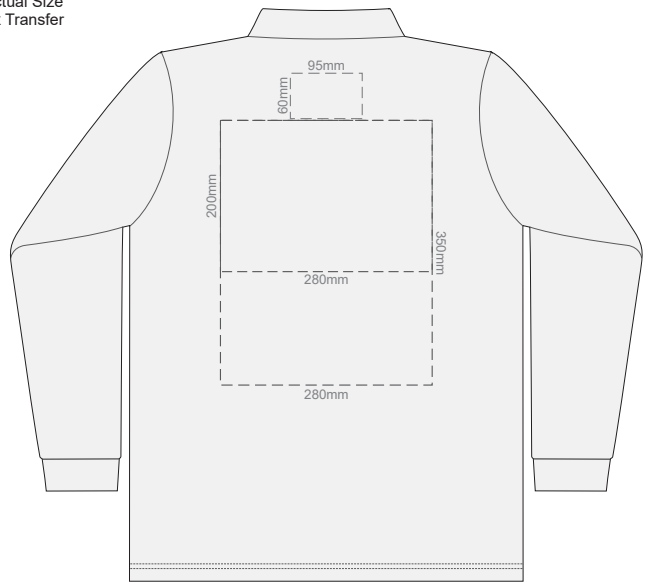

10% of Actual Size  
Screen Print

**FRONT MENS PERFECT LSL  
XXL**

**BACK MENS PERFECT LSL  
XXL**

10% of Actual Size  
Screen Print

**FRONT MENS PERFECT LSL  
3XL**

**BACK MENS PERFECT LSL  
3XL**

10% of Actual Size  
Colourflex Transfer

**FRONT MENS PERFECT LSL  
SMALL**

**BACK MENS PERFECT LSL  
SMALL**

10% of Actual Size  
Colourflex Transfer

**FRONT MENS PERFECT LSL  
MEDIUM**

**BACK MENS PERFECT LSL  
MEDIUM**

10% of Actual Size  
Colourflex Transfer

**FRONT MENS PERFECT LSL  
LARGE**

**BACK MENS PERFECT LSL  
LARGE**

10% of Actual Size  
Colourflex Transfer

**FRONT MENS PERFECT LSL  
EXTRA LARGE**

**BACK MENS PERFECT LSL  
EXTRA LARGE**

10% of Actual Size  
Colourflex Transfer