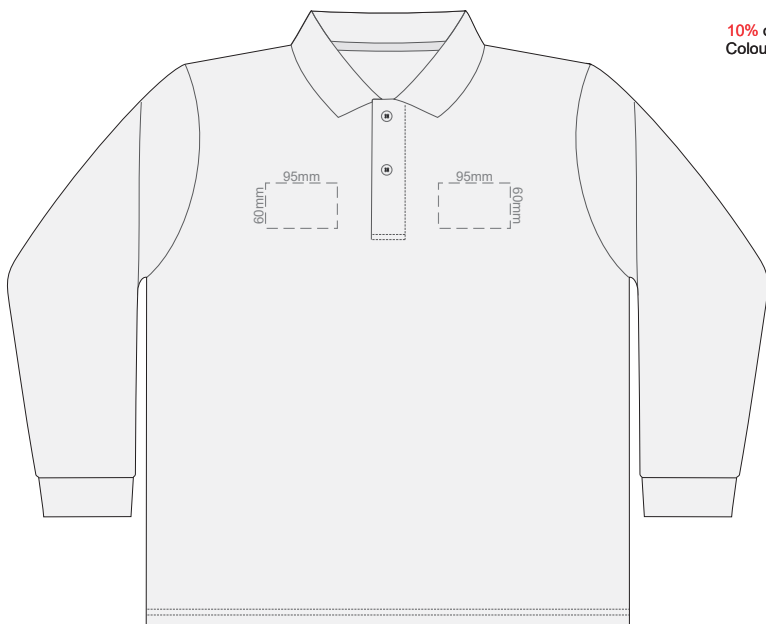

**FRONT MENS PERFECT LSL
3XL**