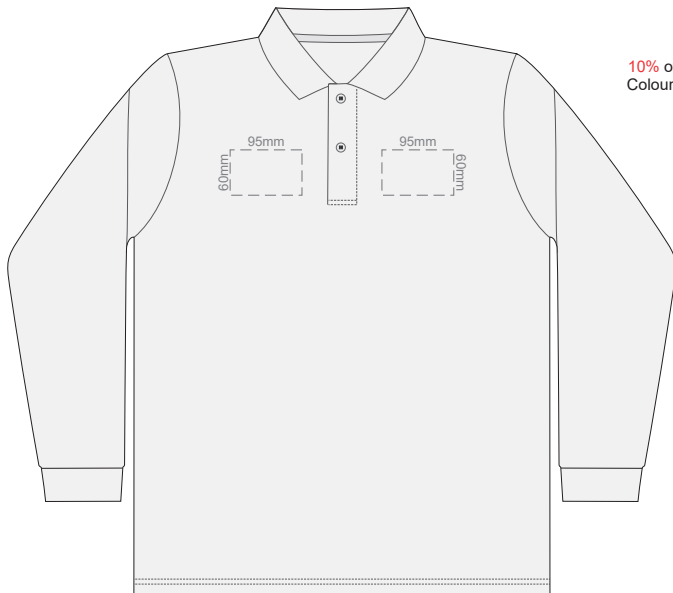

10% of Actual Size  
Screen Print

**FRONT MENS PERFECT LSL  
XXL**

**BACK MENS PERFECT LSL  
XXL**

10% of Actual Size  
Screen Print

**FRONT MENS PERFECT LSL  
3XL**

**BACK MENS PERFECT LSL  
3XL**

10% of Actual Size  
Colourflex Transfer

**FRONT MENS PERFECT LSL  
SMALL**

**BACK MENS PERFECT LSL  
SMALL**

10% of Actual Size  
Colourflex Transfer

**FRONT MENS PERFECT LSL  
MEDIUM**

**BACK MENS PERFECT LSL  
MEDIUM**

10% of Actual Size  
Colourflex Transfer

**FRONT MENS PERFECT LSL  
LARGE**

**BACK MENS PERFECT LSL  
LARGE**

10% of Actual Size  
Colourflex Transfer

**FRONT MENS PERFECT LSL  
EXTRA LARGE**

**BACK MENS PERFECT LSL  
EXTRA LARGE**

10% of Actual Size  
Colourflex Transfer