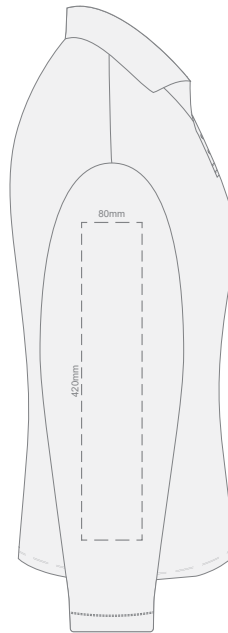

**SIDE 2 WOMENS PERFECT LSL
XXL**