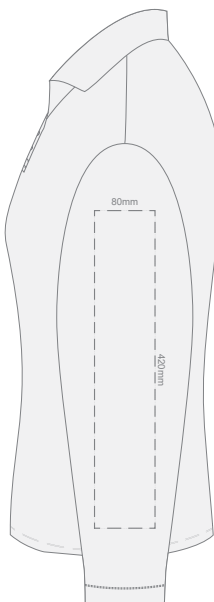

**SIDE 1 WOMENS PERFECT LSL
LARGE**