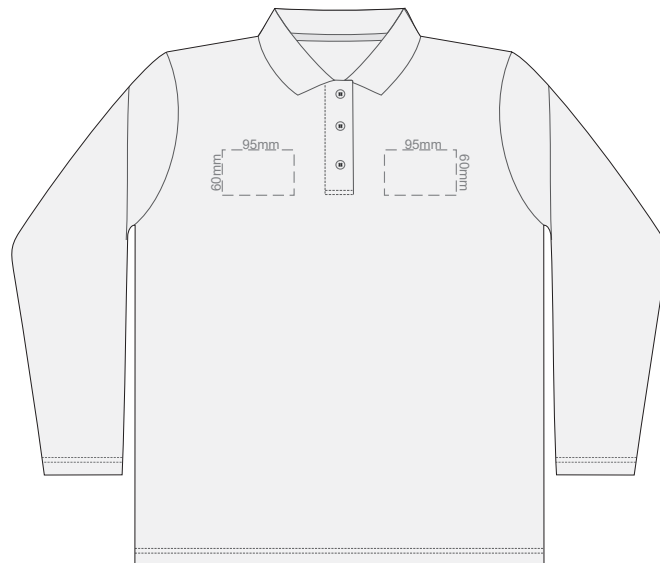

10% of Actual Size  
Colourflex Transfer

**FRONT WOMENS PERFECT LSL  
MEDIUM**

**BACK WOMENS PERFECT LSL  
MEDIUM**

10% of Actual Size  
Colourflex Transfer

**FRONT WOMENS PERFECT LSL  
LARGE**

**BACK WOMENS PERFECT LSL  
LARGE**

10% of Actual Size  
Colourflex Transfer

**FRONT WOMENS PERFECT LSL  
EXTRA LARGE**

**BACK WOMENS PERFECT LSL  
EXTRA LARGE**

10% of Actual Size  
Colourflex Transfer

**FRONT WOMENS PERFECT LSL  
XXL**

**BACK WOMENS PERFECT LSL  
XXL**

10% of Actual Size  
Colourflex Transfer

**SIDE 1 WOMENS PERFECT LSL  
SMALL**

**SIDE 2 WOMENS PERFECT LSL  
SMALL**

10% of Actual Size  
Colourflex Transfer

**SIDE 1 WOMENS PERFECT LSL  
MEDIUM**

**SIDE 2 WOMENS PERFECT LSL  
MEDIUM**