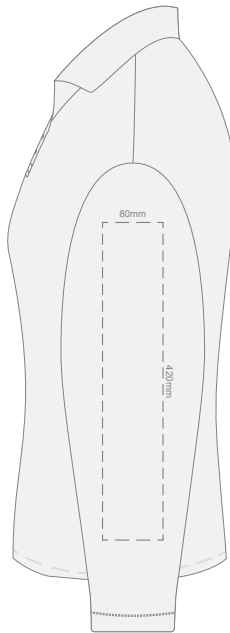

**SIDE 1 WOMENS PERFECT LSL
XXL**