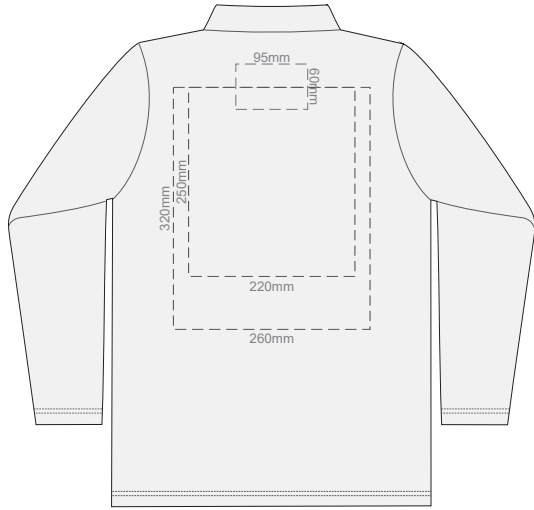

**BACK WOMENS PERFECT LSL
SMALL**

10% of Actual Size
Screen Print