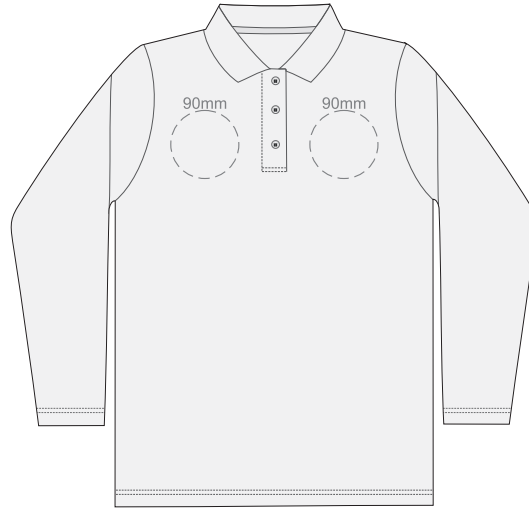

10% of Actual Size  
Colourflex Transfer

**SIDE 1 WOMENS PERFECT LSL  
LARGE**

**SIDE 2 WOMENS PERFECT LSL  
LARGE**

10% of Actual Size  
Colourflex Transfer

**SIDE 1 WOMENS PERFECT LSL  
EXTRA LARGE**

**SIDE 2 WOMENS PERFECT LSL  
EXTRA LARGE**

10% of Actual Size  
Colourflex Transfer

**SIDE 1 WOMENS PERFECT LSL  
XXL**

**SIDE 2 WOMENS PERFECT LSL  
XXL**

10% of Actual Size  
Embroidery

**FRONT WOMENS PERFECT LSL  
SMALL**

10% of Actual Size  
Embroidery

**FRONT WOMENS PERFECT LSL  
MEDIUM**

10% of Actual Size  
Embroidery

**FRONT WOMENS PERFECT LSL  
LARGE**

10% of Actual Size  
Embroidery

**FRONT WOMENS PERFECT LSL  
EXTRA LARGE**

10% of Actual Size  
Embroidery