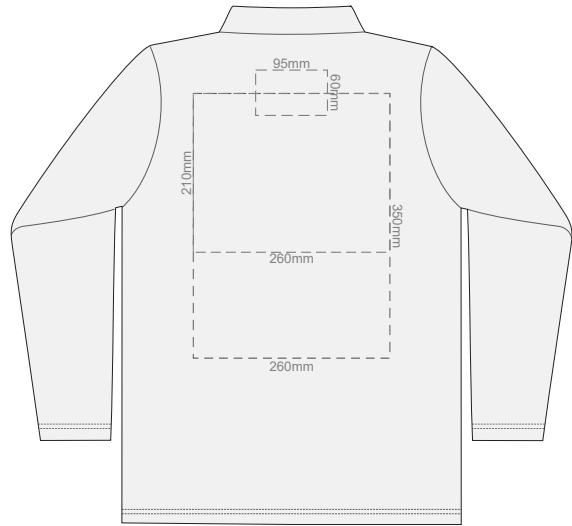

**BACK WOMENS PERFECT LSL
MEDIUM**

10% of Actual Size
Colourflex Transfer