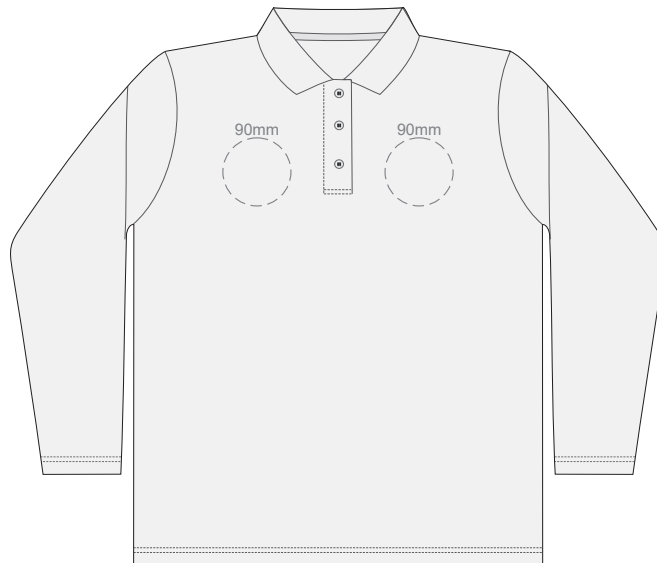

10% of Actual Size  
Colourflex Transfer

**SIDE 1 WOMENS PERFECT LSL  
XXL**

**SIDE 2 WOMENS PERFECT LSL  
XXL**

10% of Actual Size  
Embroidery

**FRONT WOMENS PERFECT LSL  
SMALL**

10% of Actual Size  
Embroidery

**FRONT WOMENS PERFECT LSL  
MEDIUM**

10% of Actual Size  
Embroidery

**FRONT WOMENS PERFECT LSL  
LARGE**

10% of Actual Size  
Embroidery

**FRONT WOMENS PERFECT LSL  
EXTRA LARGE**

10% of Actual Size  
Embroidery