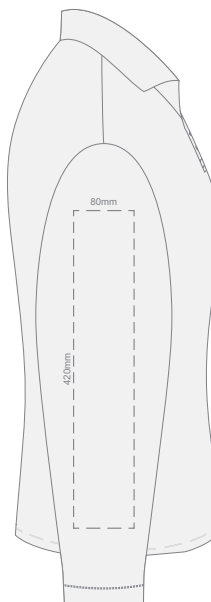

**SIDE 2 WOMENS PERFECT LSL
LARGE**