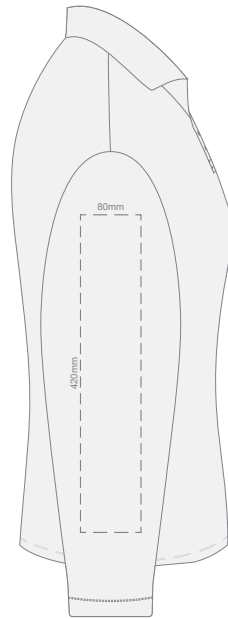

**SIDE 2 WOMENS PERFECT LSL
EXTRA LARGE**

10% of Actual Size
Colourflex Transfer