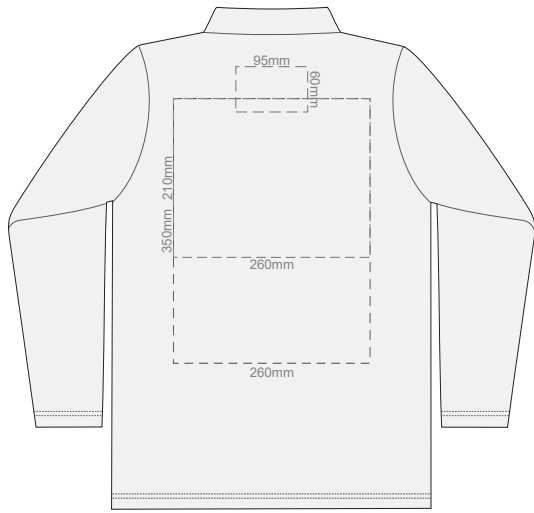

**BACK WOMENS PERFECT LSL
SMALL**

10% of Actual Size
Colourflex Transfer