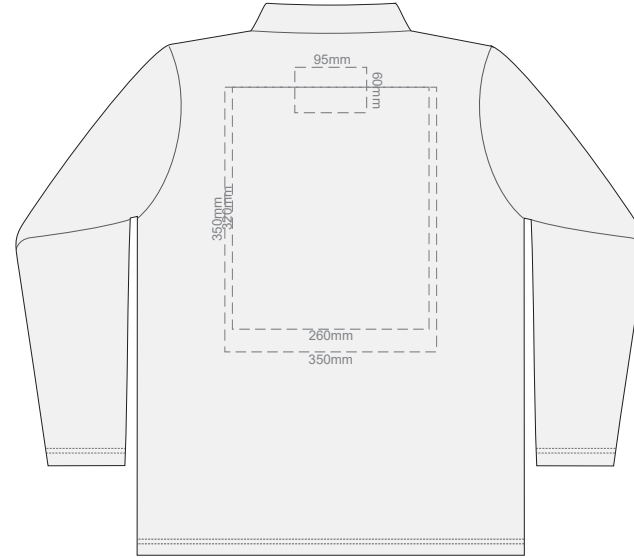

**BACK WOMENS PERFECT LSL
EXTRA LARGE**

10% of Actual Size
Screen Print