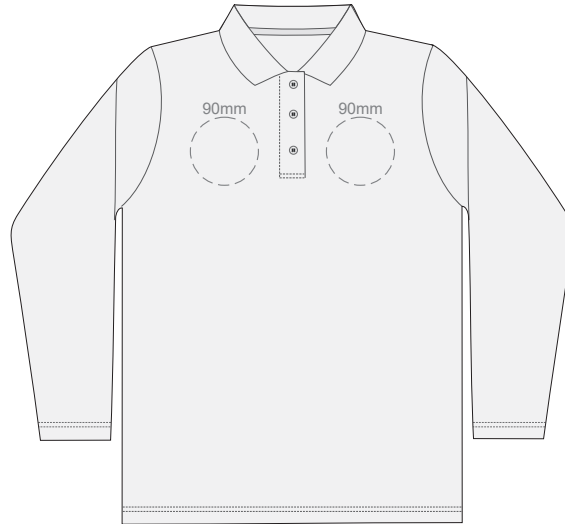

10% of Actual Size  
Colourflex Transfer

**SIDE 1 WOMENS PERFECT LSL  
LARGE**

**SIDE 2 WOMENS PERFECT LSL  
LARGE**

10% of Actual Size  
Colourflex Transfer

**SIDE 1 WOMENS PERFECT LSL  
EXTRA LARGE**

**SIDE 2 WOMENS PERFECT LSL  
EXTRA LARGE**

10% of Actual Size  
Colourflex Transfer

**SIDE 1 WOMENS PERFECT LSL  
XXL**

**SIDE 2 WOMENS PERFECT LSL  
XXL**

10% of Actual Size  
Embroidery

**FRONT WOMENS PERFECT LSL  
SMALL**

10% of Actual Size  
Embroidery

**FRONT WOMENS PERFECT LSL  
MEDIUM**

10% of Actual Size  
Embroidery

**FRONT WOMENS PERFECT LSL  
LARGE**

10% of Actual Size  
Embroidery

**FRONT WOMENS PERFECT LSL  
EXTRA LARGE**

10% of Actual Size  
Embroidery