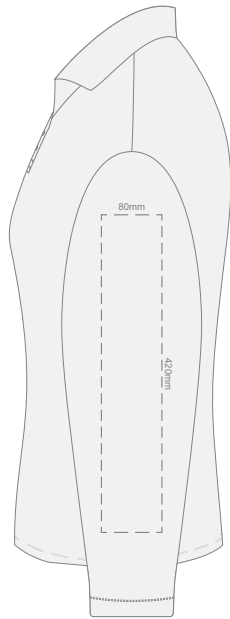

10% of Actual Size
Colourflex Transfer

**SIDE 1 WOMENS PERFECT LSL
EXTRA LARGE**