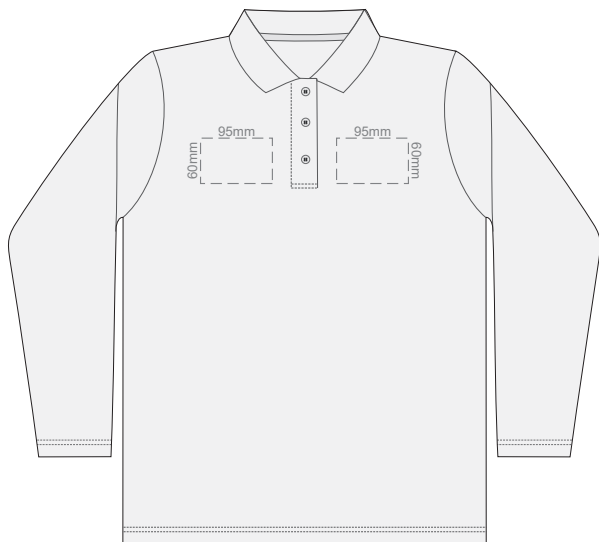

10% of Actual Size  
Screen Print

**FRONT WOMENS PERFECT LSL  
XXL**

**BACK WOMENS PERFECT LSL  
XXL**

10% of Actual Size  
Colourflex Transfer

**FRONT WOMENS PERFECT LSL  
SMALL**

**BACK WOMENS PERFECT LSL  
SMALL**

10% of Actual Size  
Colourflex Transfer

**FRONT WOMENS PERFECT LSL  
MEDIUM**

**BACK WOMENS PERFECT LSL  
MEDIUM**

10% of Actual Size  
Colourflex Transfer

**FRONT WOMENS PERFECT LSL  
LARGE**

**BACK WOMENS PERFECT LSL  
LARGE**

10% of Actual Size  
Colourflex Transfer

**FRONT WOMENS PERFECT LSL  
EXTRA LARGE**

**BACK WOMENS PERFECT LSL  
EXTRA LARGE**

10% of Actual Size  
Colourflex Transfer

**FRONT WOMENS PERFECT LSL  
XXL**

**BACK WOMENS PERFECT LSL  
XXL**