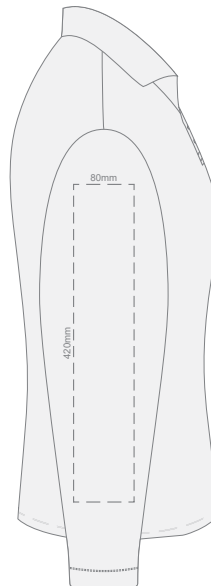

**SIDE 2 WOMENS PERFECT LSL
MEDIUM**

10% of Actual Size
Colourflex Transfer