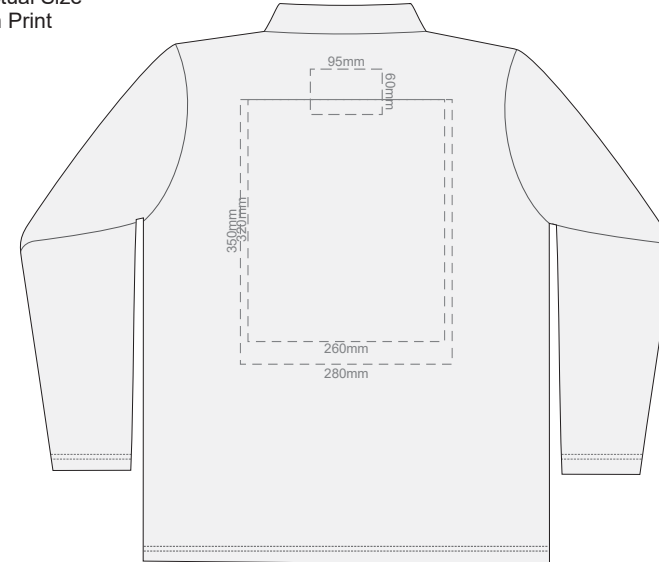

**BACK WOMENS PERFECT LSL
XXL**