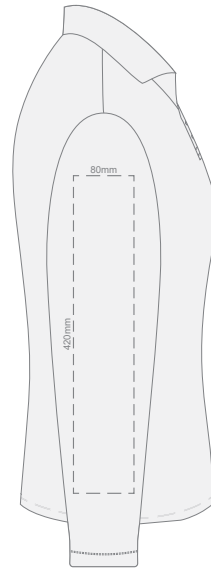

**SIDE 2 WOMENS PERFECT LSL
SMALL**

10% of Actual Size
Colourflex Transfer