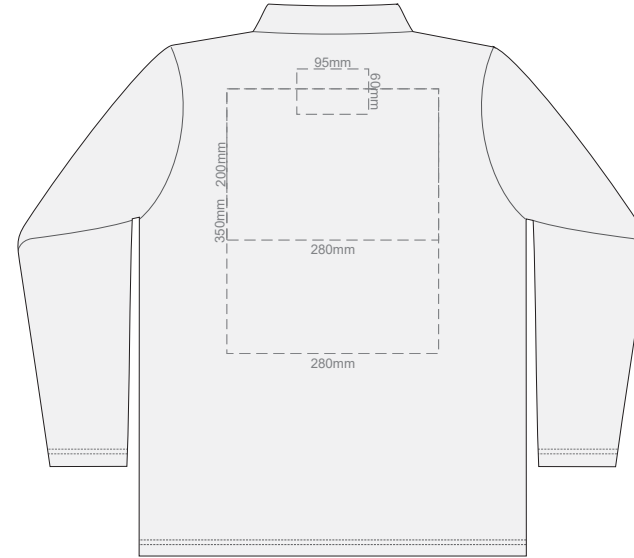

**BACK WOMENS PERFECT LSL
EXTRA LARGE**

10% of Actual Size
Colourflex Transfer