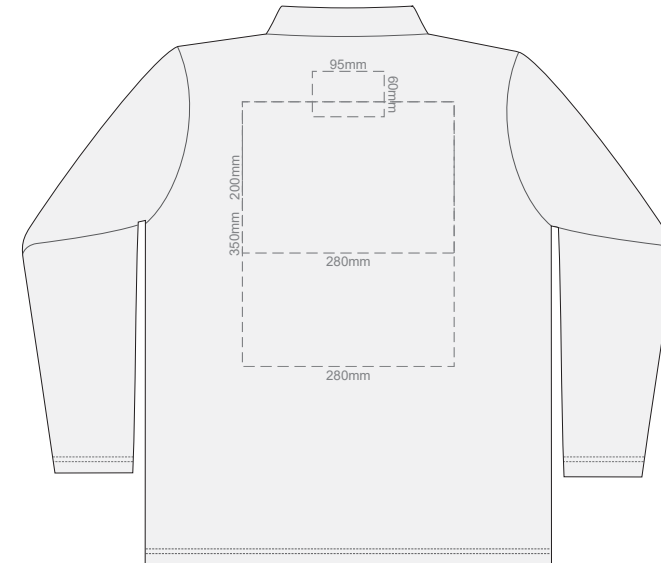

**BACK WOMENS PERFECT LSL
XXL**