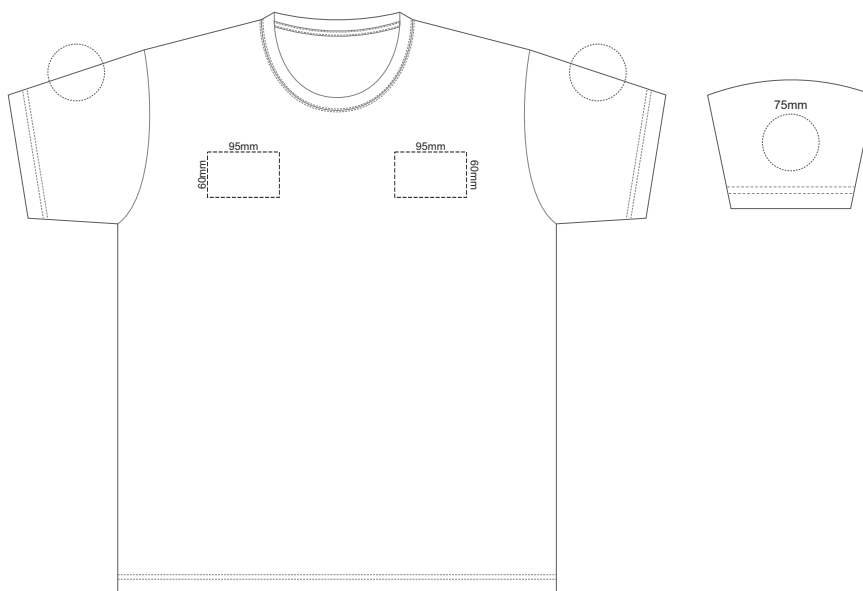

ADULT SMALL

10% of Actual Size
Screen Print

10% of Actual Size
Colourflex Transfer

10% of Actual Size
Embroidery

ADULT MEDIUM

10% of Actual Size
Screen Print

10% of Actual Size
Colourflex Transfer

10% of Actual Size
Embroidery

ADULT LARGE

10% of Actual Size
Screen Print

FRONT ADULT XL

BACK ADULT XL

10% of Actual Size
Colourflex Transfer

Print area 280x200mm can be rotated to best suit.

FRONT ADULT XL

Print area 280x200mm can be rotated to best suit.

BACK ADULT XL

10% of Actual Size
Embroidery

FRONT ADULT XL

ADULT XL

10% of Actual Size
Screen Print

FRONT ADULT XXL

BACK ADULT XXL

10% of Actual Size
Colourflex Transfer

Print area 280x200mm can be rotated to best suit.
FRONT ADULT XXL

Print area 280x200mm can be rotated to best suit.
BACK ADULT XXL

10% of Actual Size
Embroidery

FRONT ADULT XXL

ADULT 2XL

10% of Actual Size
Screen Print