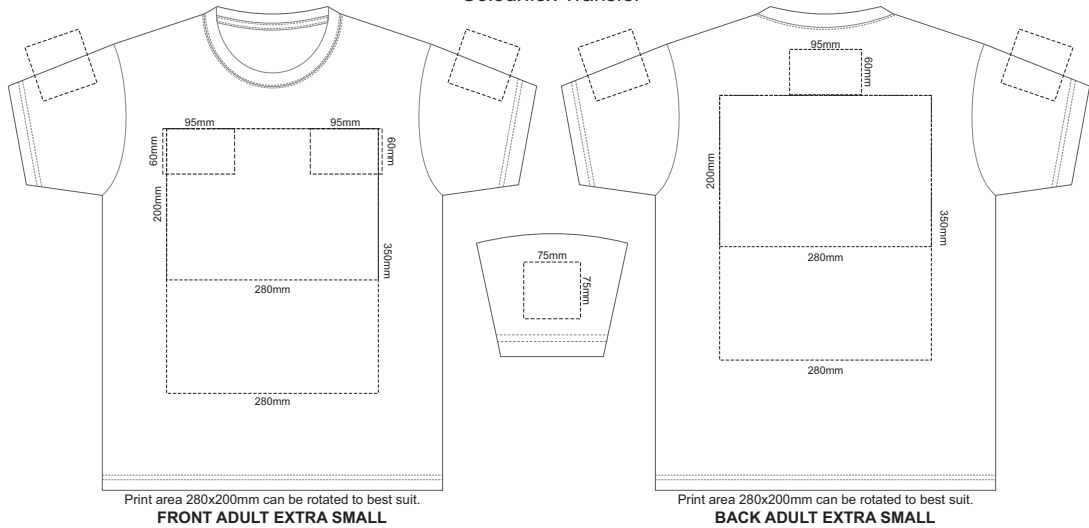

10% of Actual Size
Colourflex Transfer