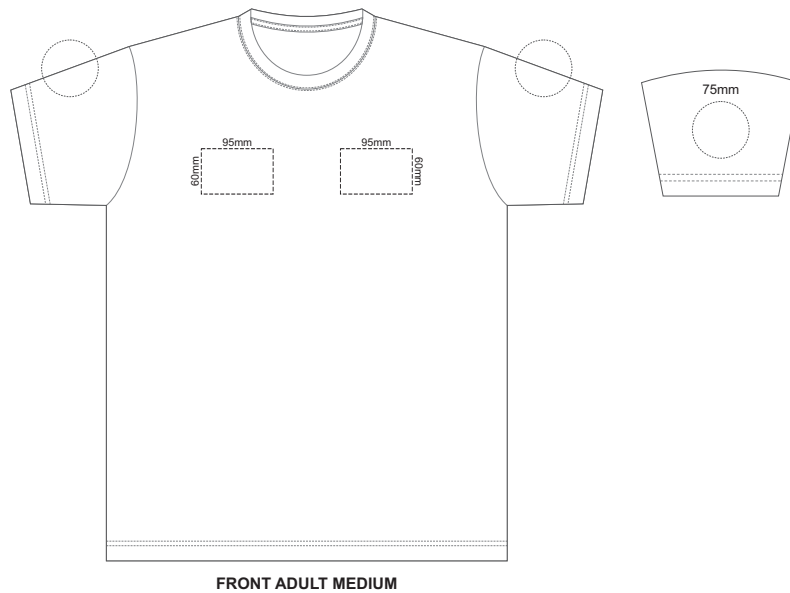

10% of Actual Size
Embroidery