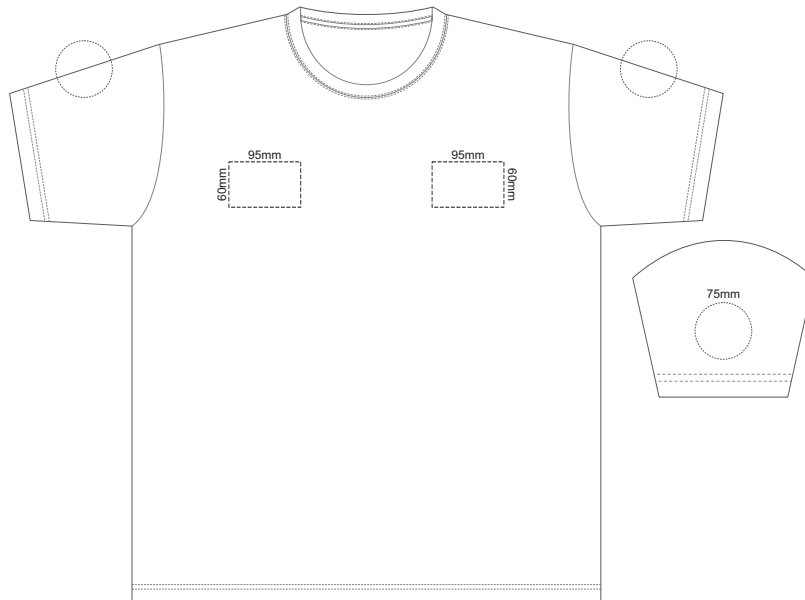

ADULT LARGE

10% of Actual Size
Screen Print

FRONT ADULT XL

BACK ADULT XL

10% of Actual Size
Colourflex Transfer

Print area 280x200mm can be rotated to best suit.

FRONT ADULT XL

Print area 280x200mm can be rotated to best suit.

BACK ADULT XL

10% of Actual Size
Embroidery

FRONT ADULT XL

ADULT XL

10% of Actual Size
Screen Print

FRONT ADULT XXL

BACK ADULT XXL

10% of Actual Size
Colourflex Transfer

Print area 280x200mm can be rotated to best suit.
FRONT ADULT XXL

Print area 280x200mm can be rotated to best suit.
BACK ADULT XXL

10% of Actual Size
Embroidery

FRONT ADULT XXL

ADULT 2XL

10% of Actual Size
Screen Print

FRONT ADULT 3XL

BACK ADULT 3XL

10% of Actual Size
Colourflex Transfer

Print area 280x200mm can be rotated to best suit.

FRONT ADULT 3XL

Print area 280x200mm can be rotated to best suit.

BACK ADULT 3XL

10% of Actual Size
Embroidery