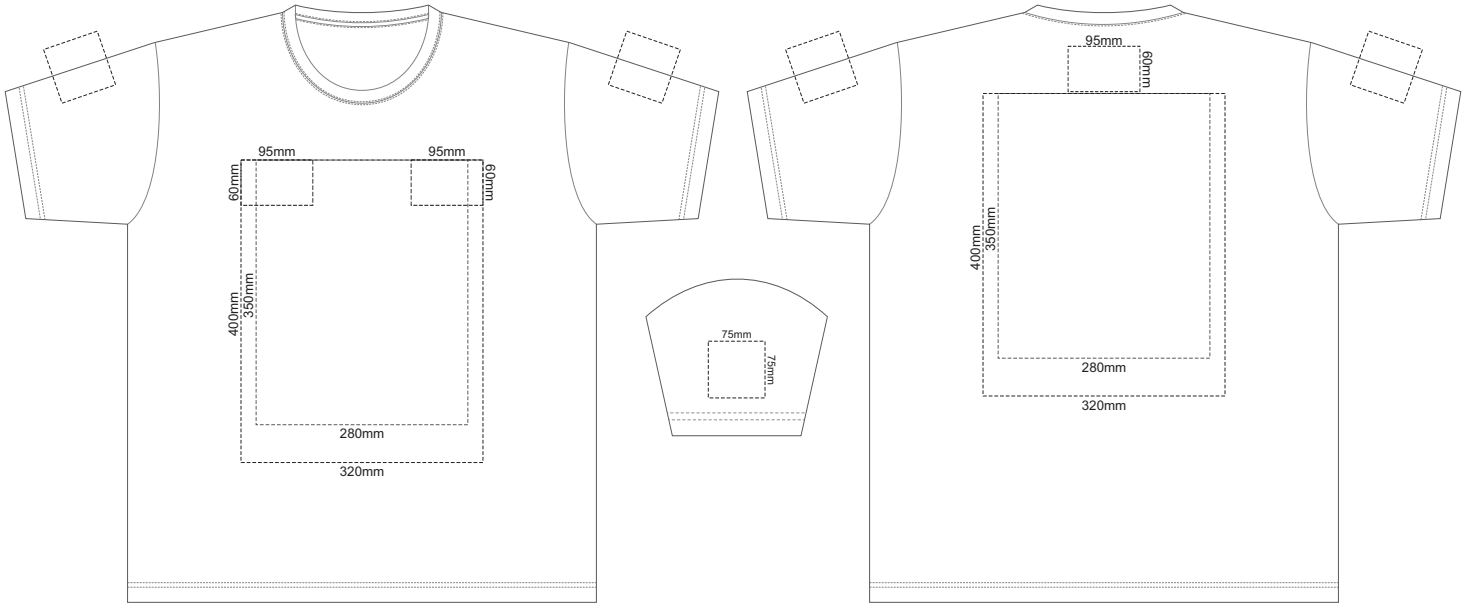

ADULT LARGE

10% of Actual Size
Screen Print

FRONT ADULT XL

BACK ADULT XL

10% of Actual Size
Colourflex Transfer

Print area 280x200mm can be rotated to best suit.

FRONT ADULT XL

Print area 280x200mm can be rotated to best suit.

BACK ADULT XL

10% of Actual Size
Embroidery

FRONT ADULT XL

ADULT XL

10% of Actual Size
Screen Print

FRONT ADULT XXL

BACK ADULT XXL

10% of Actual Size
Colourflex Transfer

Print area 280x200mm can be rotated to best suit.
FRONT ADULT XXL

Print area 280x200mm can be rotated to best suit.
BACK ADULT XXL

10% of Actual Size
Embroidery

FRONT ADULT XXL

ADULT 2XL

10% of Actual Size
Screen Print

FRONT ADULT 3XL

BACK ADULT 3XL

10% of Actual Size
Colourflex Transfer

Print area 280x200mm can be rotated to best suit.

FRONT ADULT 3XL

Print area 280x200mm can be rotated to best suit.

BACK ADULT 3XL

10% of Actual Size
Embroidery