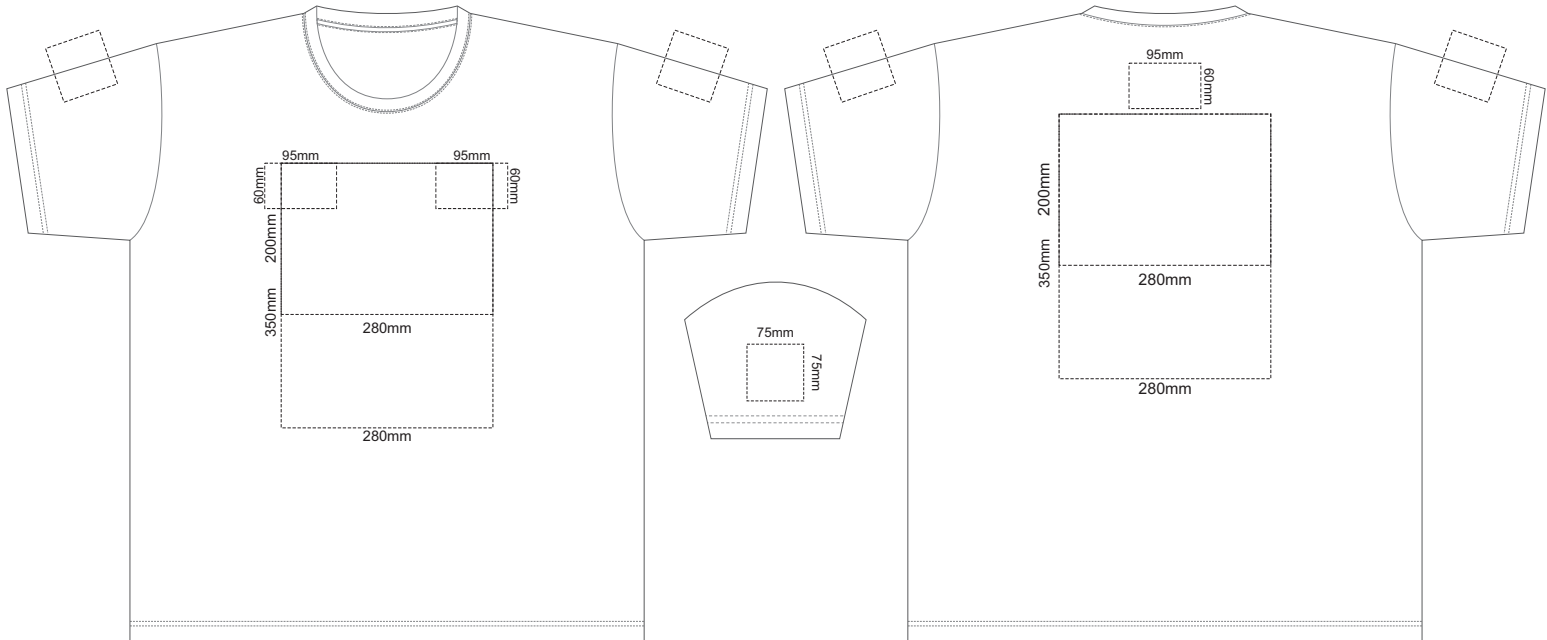

Print area 280x200mm can be rotated to best suit.
FRONT ADULT XXL

Print area 280x200mm can be rotated to best suit.
BACK ADULT XXL

10% of Actual Size
Embroidery

FRONT ADULT XXL

ADULT 2XL

10% of Actual Size
Screen Print

FRONT ADULT 3XL

BACK ADULT 3XL

10% of Actual Size
Colourflex Transfer

Print area 280x200mm can be rotated to best suit.

FRONT ADULT 3XL

Print area 280x200mm can be rotated to best suit.

BACK ADULT 3XL

10% of Actual Size
Embroidery

FRONT ADULT 3XL

ADULT 3XL

10% of Actual Size
Screen Print

FRONT ADULT 4XL

BACK ADULT 4XL

10% of Actual Size
Colourflex Transfer

Print area 280x200mm can be rotated to best suit.
FRONT ADULT 4XL

Print area 280x200mm can be rotated to best suit.
BACK ADULT 4XL

10% of Actual Size
Embroidery

FRONT ADULT 4XL

ADULT 4XL