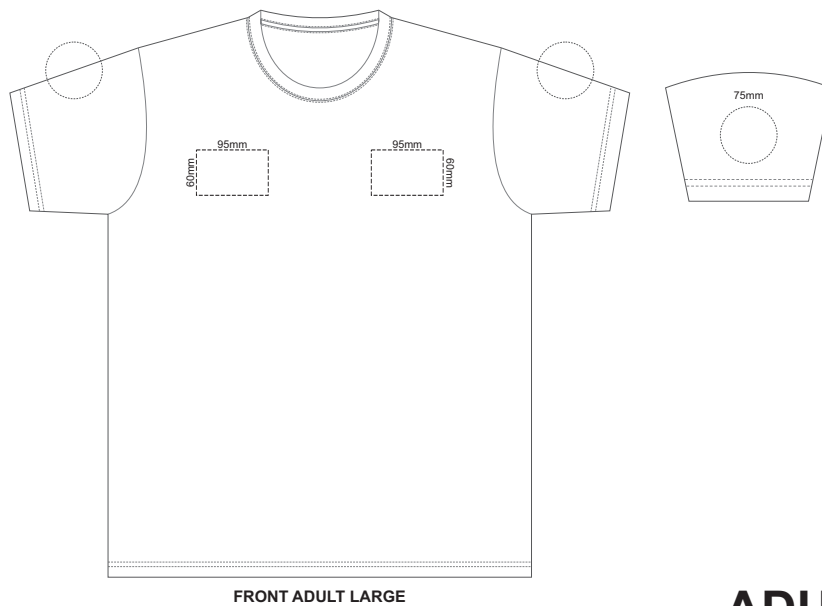

10% of Actual Size
Embroidery