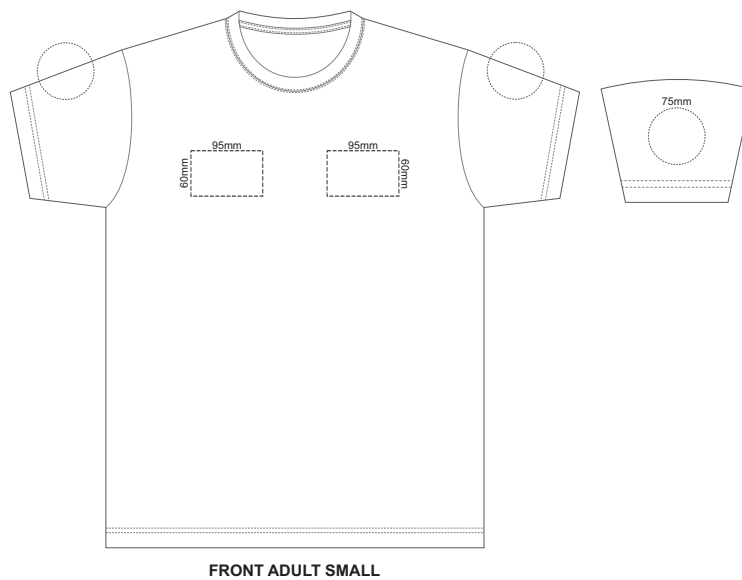

10% of Actual Size
Embroidery