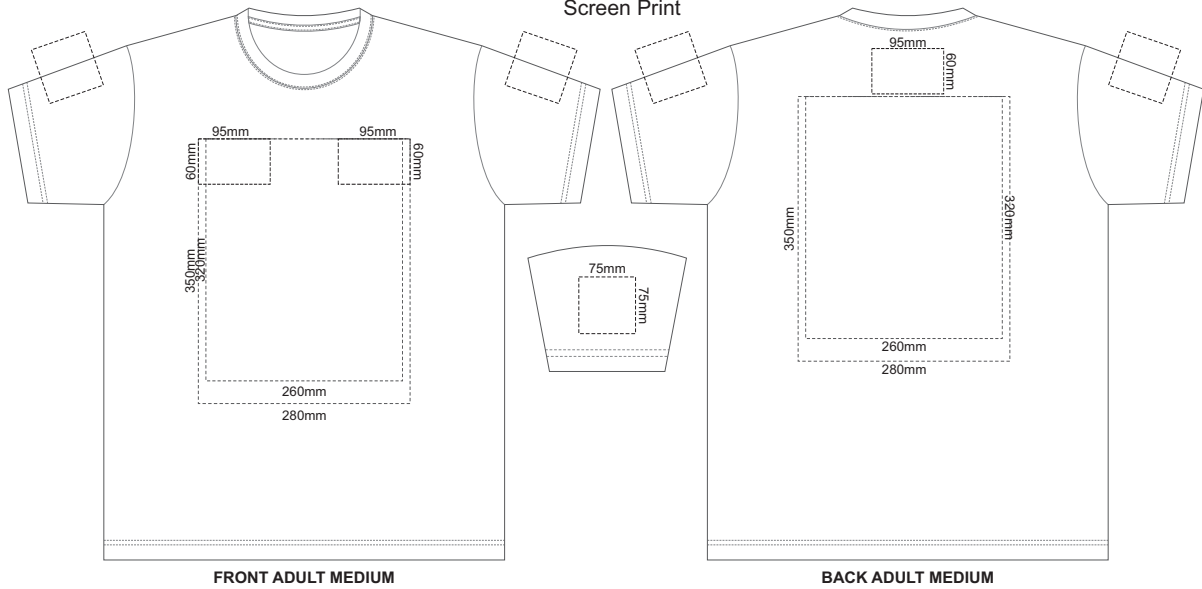

10% of Actual Size
Screen Print