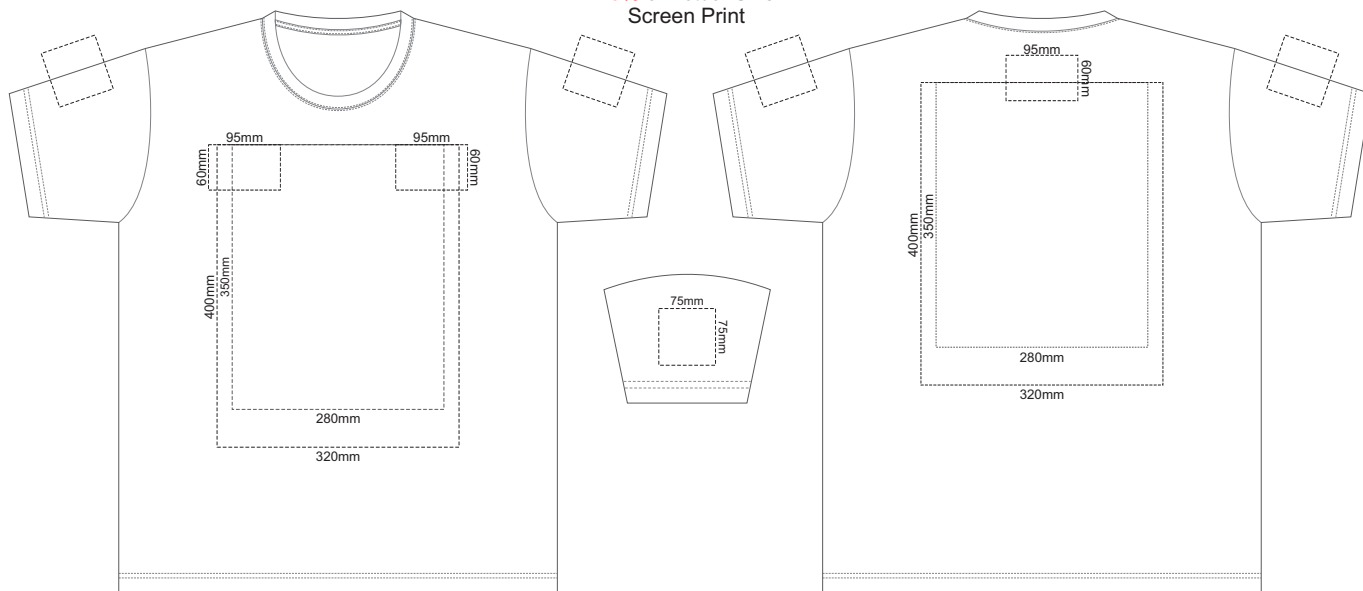

BACK ADULT XL

10% of Actual Size
Screen Print

FRONT ADULT XL