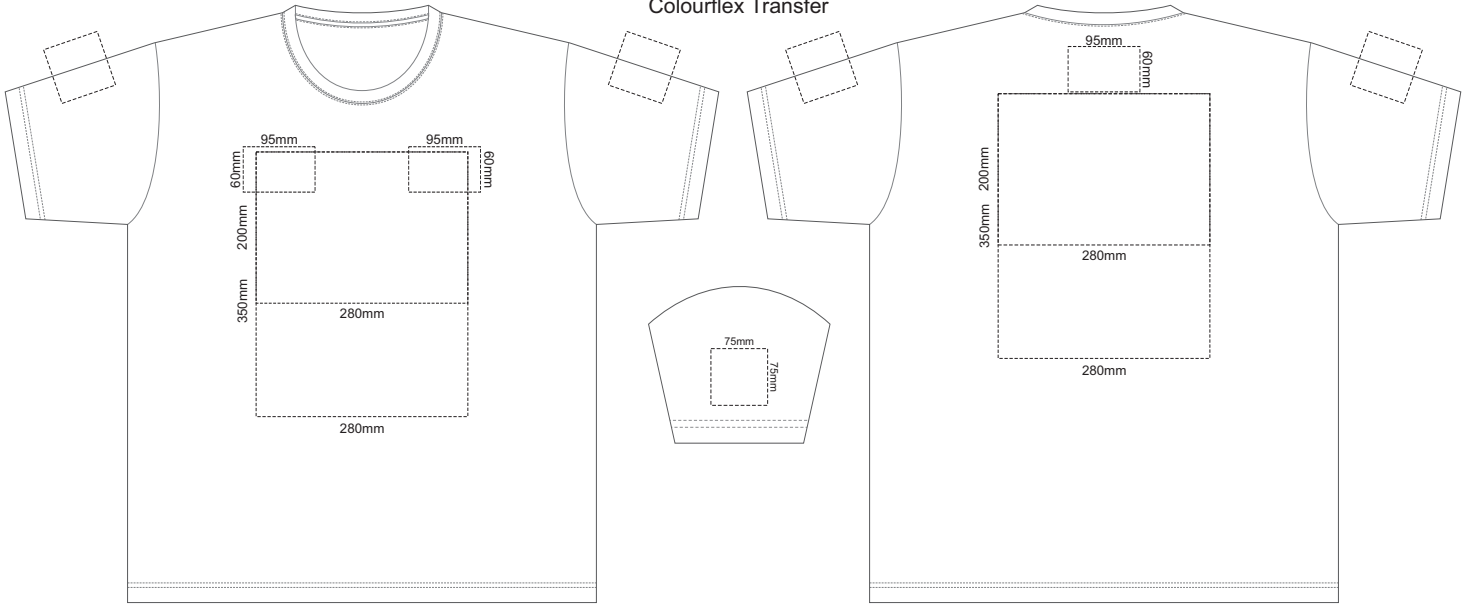

ADULT LARGE

10% of Actual Size
Screen Print

FRONT ADULT XL

BACK ADULT XL

10% of Actual Size
Colourflex Transfer

Print area 280x200mm can be rotated to best suit.

FRONT ADULT XL

Print area 280x200mm can be rotated to best suit.

BACK ADULT XL

10% of Actual Size
Embroidery

FRONT ADULT XL

ADULT XL

10% of Actual Size
Screen Print

FRONT ADULT XXL

BACK ADULT XXL

10% of Actual Size
Colourflex Transfer

Print area 280x200mm can be rotated to best suit.
FRONT ADULT XXL

Print area 280x200mm can be rotated to best suit.
BACK ADULT XXL

10% of Actual Size
Embroidery

FRONT ADULT XXL

ADULT 2XL

10% of Actual Size
Screen Print

FRONT ADULT 3XL

BACK ADULT 3XL

10% of Actual Size
Colourflex Transfer

Print area 280x200mm can be rotated to best suit.

FRONT ADULT 3XL

Print area 280x200mm can be rotated to best suit.

BACK ADULT 3XL

10% of Actual Size
Embroidery