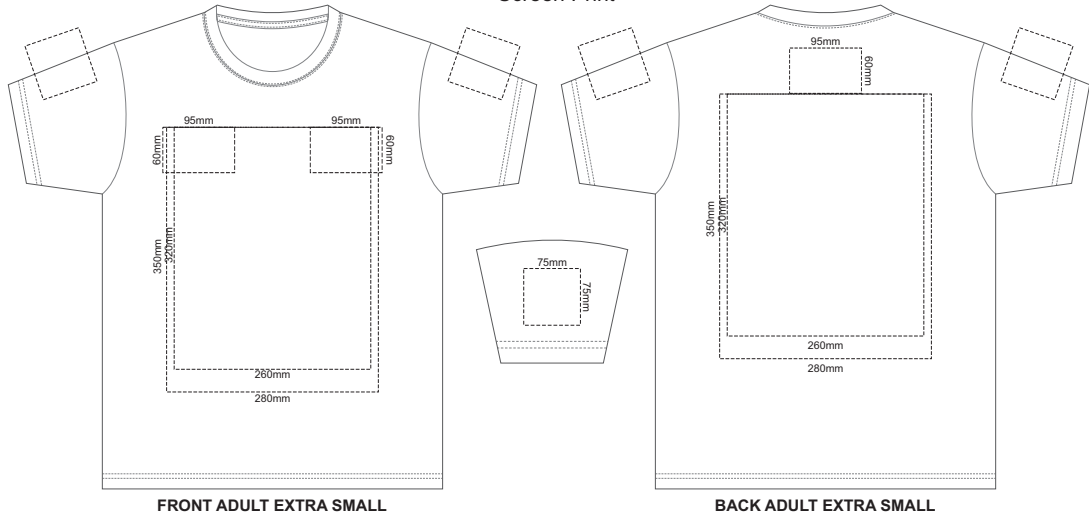

10% of Actual Size
Screen Print