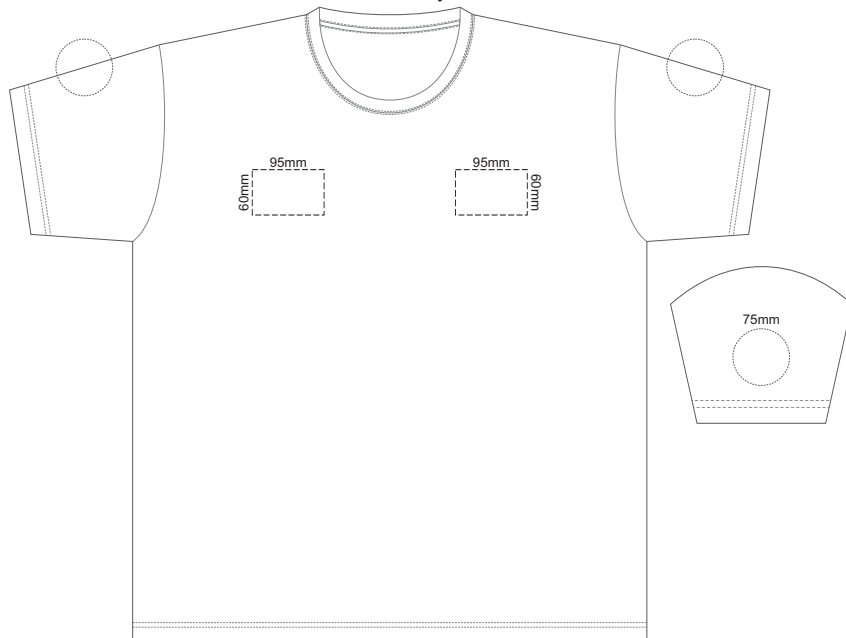

Print area 280x200mm can be rotated to best suit.
FRONT ADULT XXL

Print area 280x200mm can be rotated to best suit.
BACK ADULT XXL

10% of Actual Size
Embroidery

FRONT ADULT XXL

ADULT 2XL

10% of Actual Size
Screen Print

FRONT ADULT 3XL

BACK ADULT 3XL

10% of Actual Size
Colourflex Transfer

Print area 280x200mm can be rotated to best suit.

FRONT ADULT 3XL

Print area 280x200mm can be rotated to best suit.

BACK ADULT 3XL

10% of Actual Size
Embroidery

FRONT ADULT 3XL

ADULT 3XL

10% of Actual Size
Screen Print

FRONT ADULT 4XL

BACK ADULT 4XL

10% of Actual Size
Colourflex Transfer

Print area 280x200mm can be rotated to best suit.
FRONT ADULT 4XL

Print area 280x200mm can be rotated to best suit.
BACK ADULT 4XL

10% of Actual Size
Embroidery

FRONT ADULT 4XL

ADULT 4XL