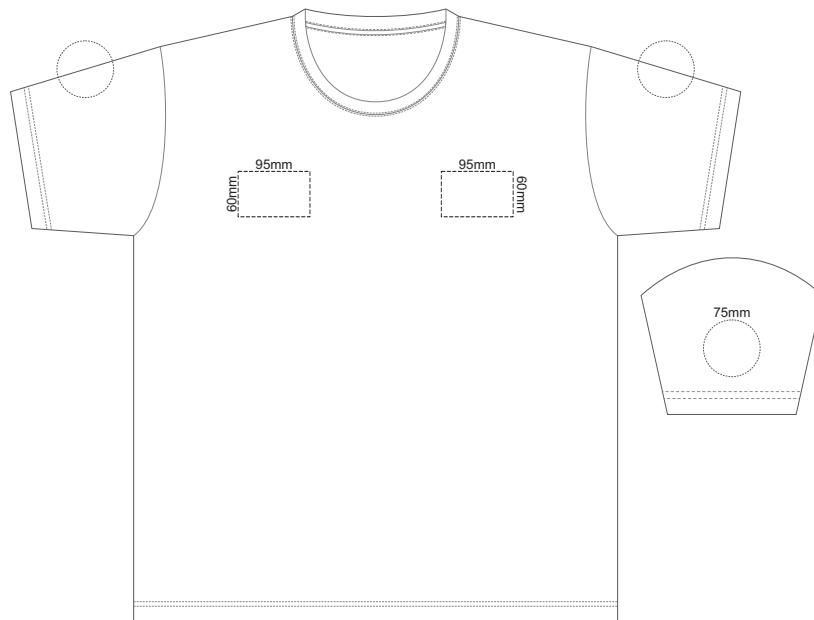

ADULT LARGE

10% of Actual Size
Screen Print

FRONT ADULT XL

BACK ADULT XL

10% of Actual Size
Colourflex Transfer

Print area 280x200mm can be rotated to best suit.

FRONT ADULT XL

Print area 280x200mm can be rotated to best suit.

Print area 280x200mm can be rotated to best suit.
FRONT ADULT XXL

Print area 280x200mm can be rotated to best suit.
BACK ADULT XXL

10% of Actual Size
Embroidery

FRONT ADULT XXL

ADULT 2XL

10% of Actual Size
Screen Print

FRONT ADULT 3XL

BACK ADULT 3XL

10% of Actual Size
Colourflex Transfer

Print area 280x200mm can be rotated to best suit.

FRONT ADULT 3XL

Print area 280x200mm can be rotated to best suit.

BACK ADULT 3XL

10% of Actual Size
Embroidery

FRONT ADULT 3XL

ADULT 3XL

10% of Actual Size
Screen Print

FRONT ADULT 4XL

BACK ADULT 4XL

10% of Actual Size
Colourflex Transfer

Print area 280x200mm can be rotated to best suit.
FRONT ADULT 4XL

Print area 280x200mm can be rotated to best suit.
BACK ADULT 4XL