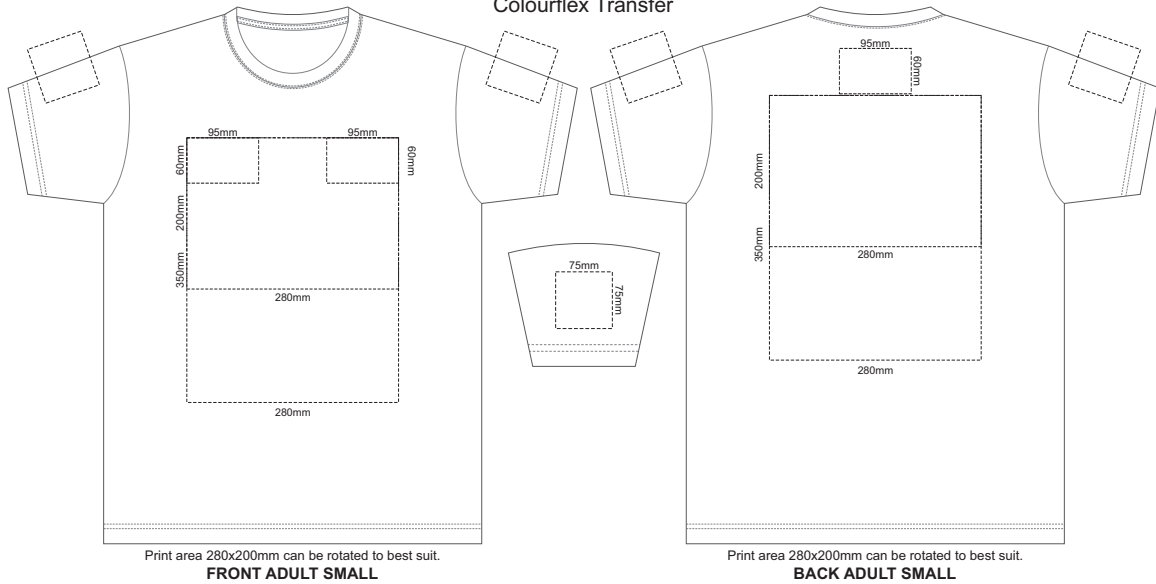

10% of Actual Size
Colourflex Transfer