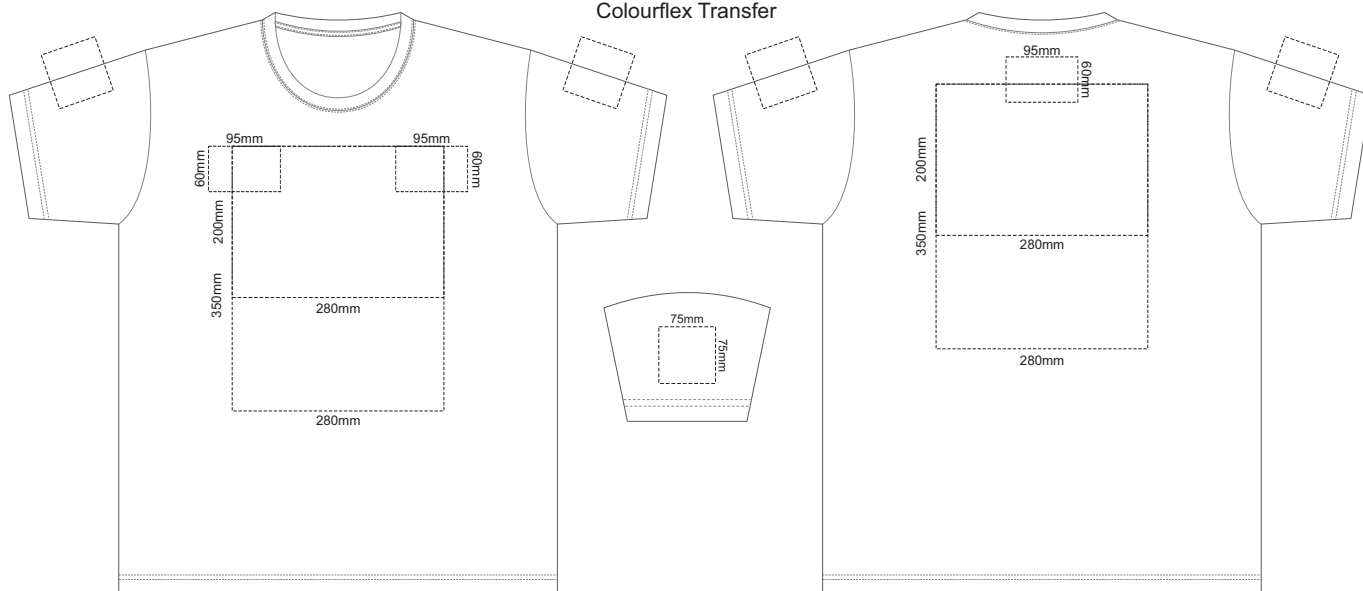

ADULT LARGE

10% of Actual Size
Screen Print

FRONT ADULT XL

BACK ADULT XL

10% of Actual Size
Colourflex Transfer

Print area 280x200mm can be rotated to best suit.

FRONT ADULT XL

Print area 280x200mm can be rotated to best suit.

BACK ADULT XL

10% of Actual Size
Embroidery

FRONT ADULT XL

ADULT XL

10% of Actual Size
Screen Print

FRONT ADULT XXL

BACK ADULT XXL

10% of Actual Size
Colourflex Transfer

Print area 280x200mm can be rotated to best suit.
FRONT ADULT XXL

Print area 280x200mm can be rotated to best suit.
BACK ADULT XXL

10% of Actual Size
Embroidery

FRONT ADULT XXL

ADULT 2XL

10% of Actual Size
Screen Print

FRONT ADULT 3XL

BACK ADULT 3XL

10% of Actual Size
Colourflex Transfer

Print area 280x200mm can be rotated to best suit.

FRONT ADULT 3XL

Print area 280x200mm can be rotated to best suit.

BACK ADULT 3XL

10% of Actual Size
Embroidery