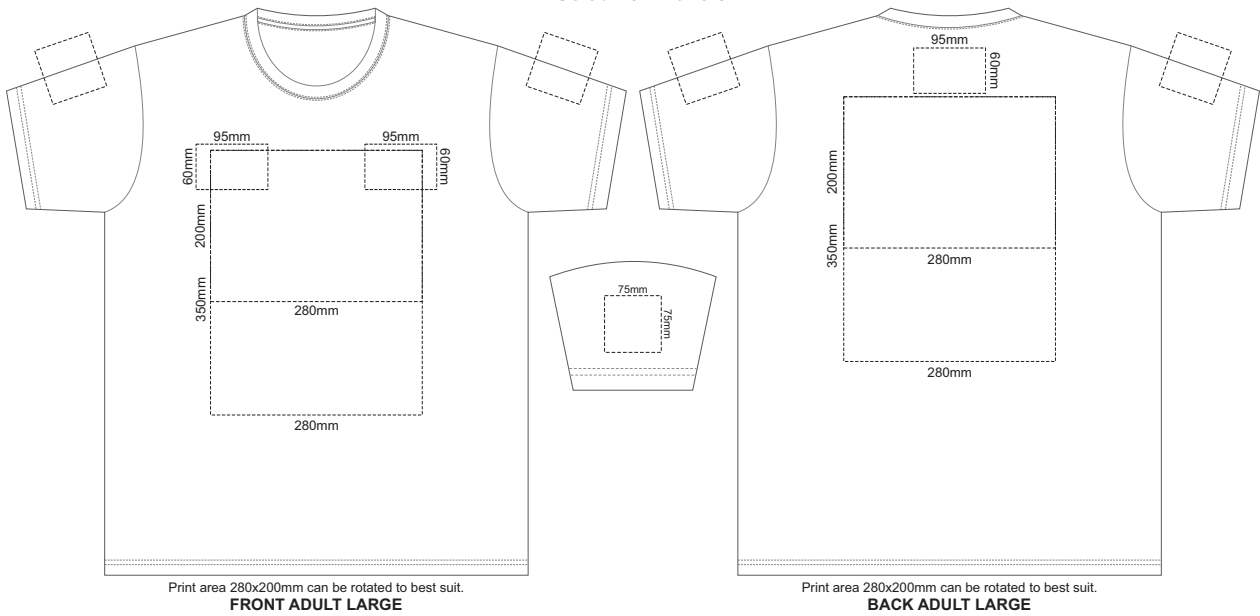

10% of Actual Size
Colourflex Transfer