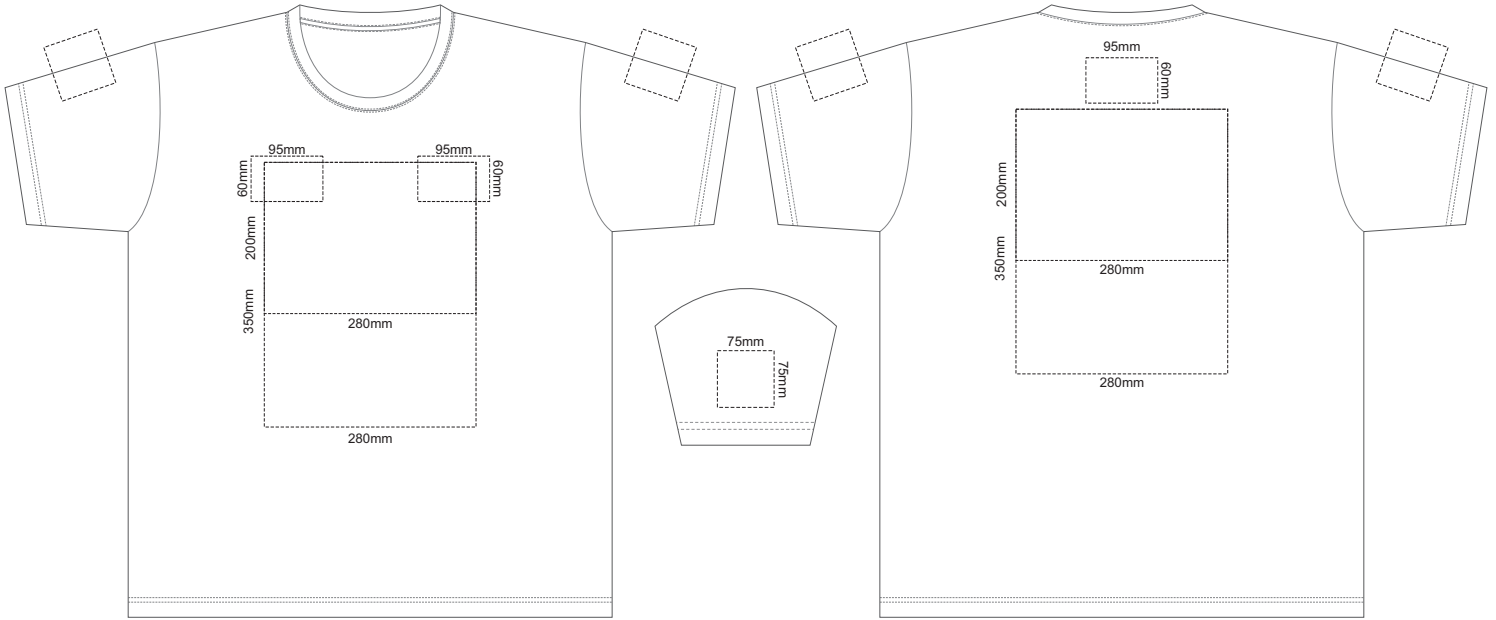

ADULT LARGE

10% of Actual Size
Screen Print

FRONT ADULT XL

BACK ADULT XL

10% of Actual Size
Colourflex Transfer

Print area 280x200mm can be rotated to best suit.

FRONT ADULT XL

Print area 280x200mm can be rotated to best suit.

Print area 280x200mm can be rotated to best suit.
FRONT ADULT XXL

Print area 280x200mm can be rotated to best suit.
BACK ADULT XXL

10% of Actual Size
Embroidery

FRONT ADULT XXL

ADULT 2XL

10% of Actual Size
Screen Print

FRONT ADULT 3XL

BACK ADULT 3XL

10% of Actual Size
Colourflex Transfer

Print area 280x200mm can be rotated to best suit.

FRONT ADULT 3XL

Print area 280x200mm can be rotated to best suit.

BACK ADULT 3XL

10% of Actual Size
Embroidery

FRONT ADULT 3XL

ADULT 3XL

10% of Actual Size
Screen Print

FRONT ADULT 4XL

BACK ADULT 4XL

10% of Actual Size
Colourflex Transfer

Print area 280x200mm can be rotated to best suit.
FRONT ADULT 4XL

Print area 280x200mm can be rotated to best suit.
BACK ADULT 4XL