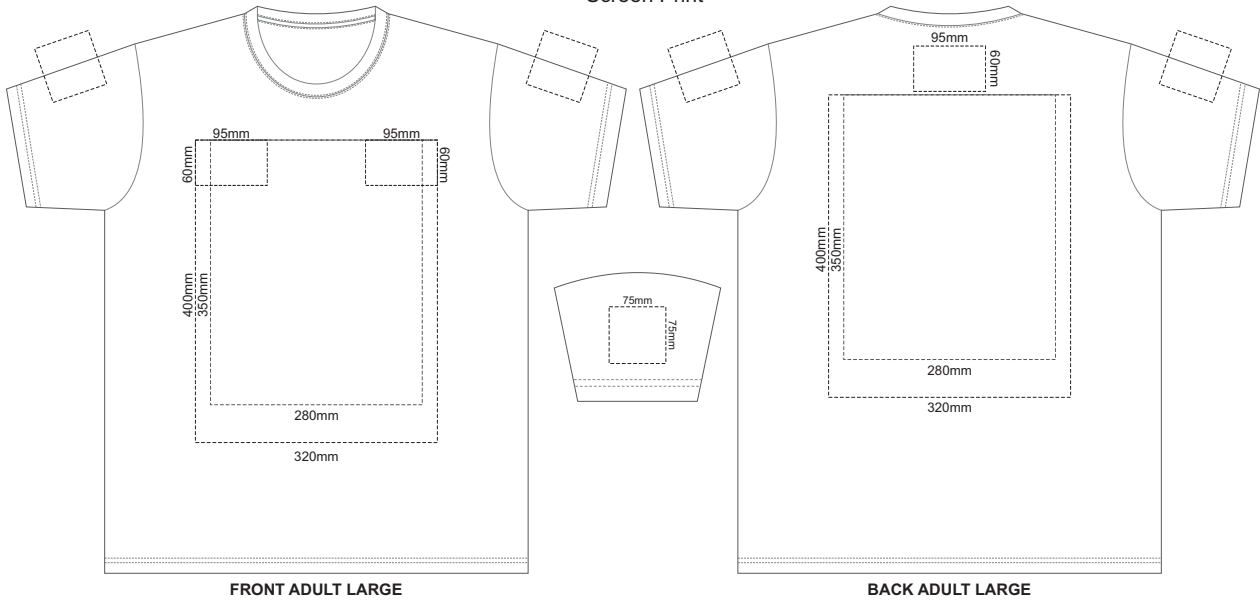

10% of Actual Size
Screen Print