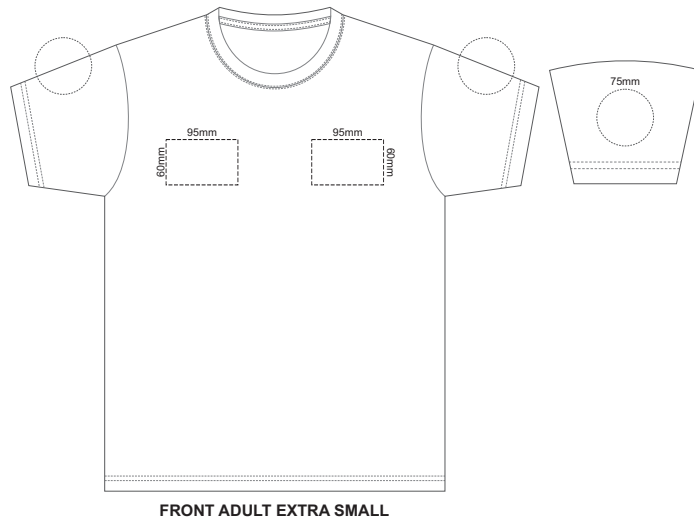

10% of Actual Size
Embroidery