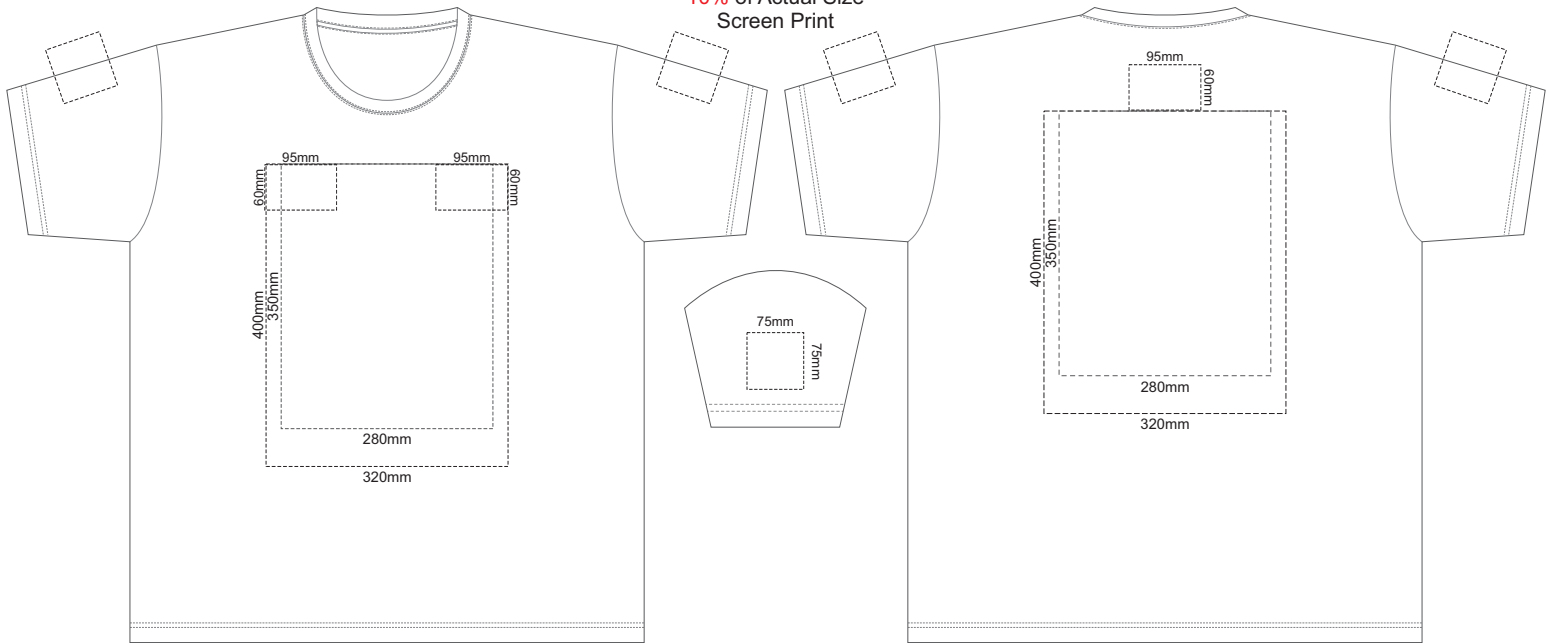

ADULT LARGE

10% of Actual Size
Screen Print

FRONT ADULT XL

BACK ADULT XL

10% of Actual Size
Colourflex Transfer

Print area 280x200mm can be rotated to best suit.

FRONT ADULT XL

Print area 280x200mm can be rotated to best suit.

Print area 280x200mm can be rotated to best suit.
FRONT ADULT XXL

Print area 280x200mm can be rotated to best suit.
BACK ADULT XXL

10% of Actual Size
Embroidery

FRONT ADULT XXL

ADULT 2XL

10% of Actual Size
Screen Print

FRONT ADULT 3XL

BACK ADULT 3XL

10% of Actual Size
Colourflex Transfer

Print area 280x200mm can be rotated to best suit.

FRONT ADULT 3XL

Print area 280x200mm can be rotated to best suit.

BACK ADULT 3XL

10% of Actual Size
Embroidery

FRONT ADULT 3XL

ADULT 3XL

10% of Actual Size
Screen Print

FRONT ADULT 4XL

BACK ADULT 4XL

10% of Actual Size
Colourflex Transfer

Print area 280x200mm can be rotated to best suit.
FRONT ADULT 4XL

Print area 280x200mm can be rotated to best suit.
BACK ADULT 4XL