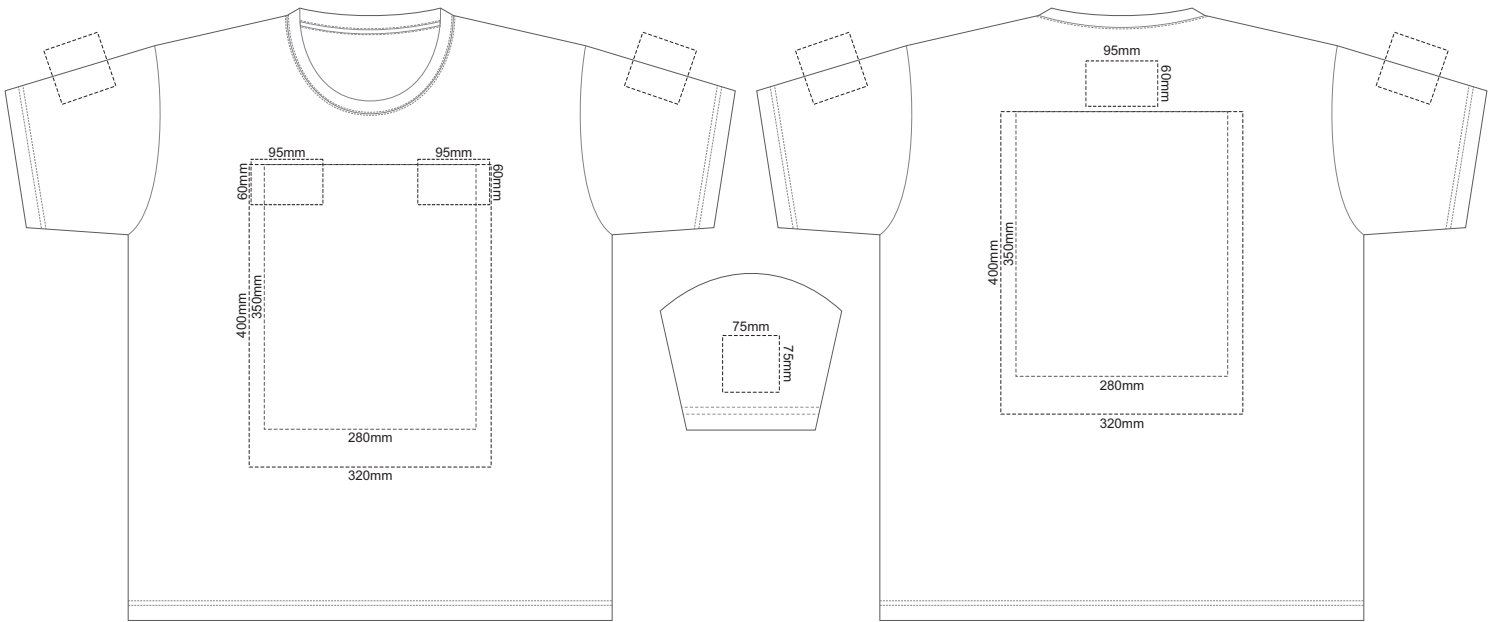

ADULT LARGE

10% of Actual Size
Screen Print

FRONT ADULT XL

BACK ADULT XL

10% of Actual Size
Colourflex Transfer

Print area 280x200mm can be rotated to best suit.

FRONT ADULT XL

Print area 280x200mm can be rotated to best suit.

Print area 280x200mm can be rotated to best suit.
FRONT ADULT XXL

Print area 280x200mm can be rotated to best suit.
BACK ADULT XXL

10% of Actual Size
Embroidery

FRONT ADULT XXL

ADULT 2XL

10% of Actual Size
Screen Print

FRONT ADULT 3XL

BACK ADULT 3XL

10% of Actual Size
Colourflex Transfer

Print area 280x200mm can be rotated to best suit.

FRONT ADULT 3XL

Print area 280x200mm can be rotated to best suit.

BACK ADULT 3XL

10% of Actual Size
Embroidery

FRONT ADULT 3XL

ADULT 3XL

10% of Actual Size
Screen Print

FRONT ADULT 4XL

BACK ADULT 4XL

10% of Actual Size
Colourflex Transfer

Print area 280x200mm can be rotated to best suit.
FRONT ADULT 4XL

Print area 280x200mm can be rotated to best suit.
BACK ADULT 4XL