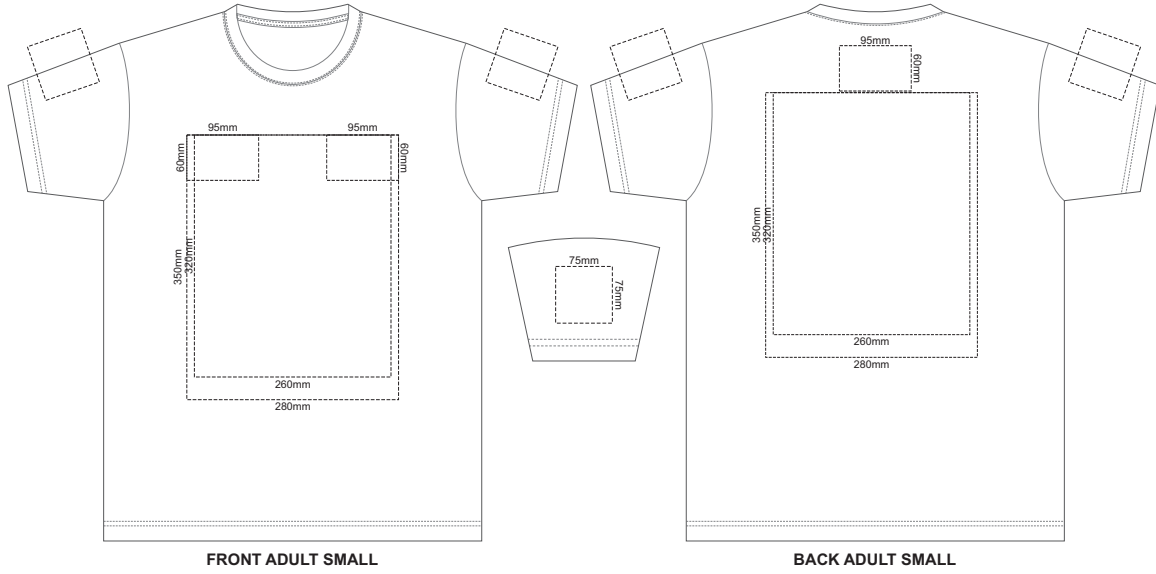

10% of Actual Size
Screen Print