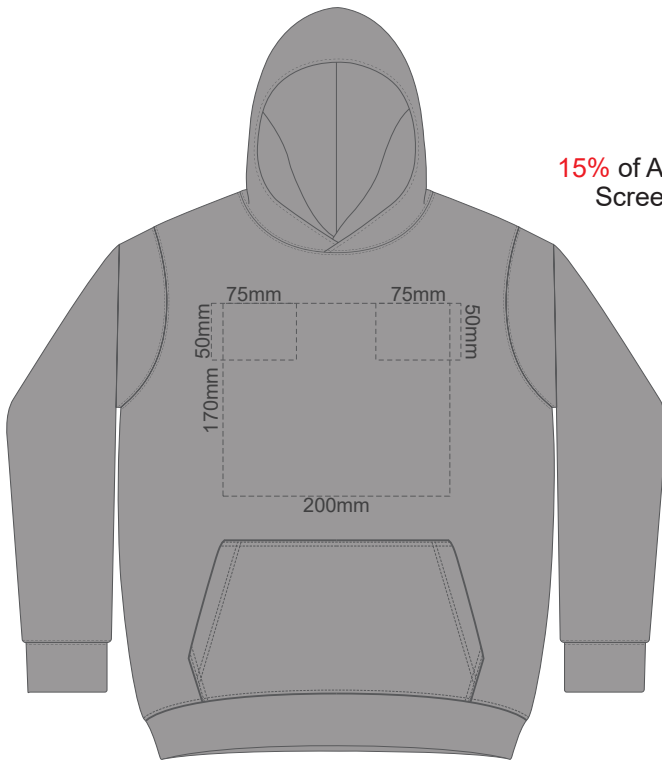

15% of Actual Size  
Screen Print

**FRONT SLAM 4Y**

**BACK SLAM 4Y**

15% of Actual Size  
Screen Print

**FRONT SLAM 6Y**

**BACK SLAM 6Y**

15% of Actual Size  
Screen Print

**FRONT SLAM 8Y**

**FRONT SLAM 4Y**

**BACK SLAM 4Y**

Print area 280x200mm can be rotated to best suit.  
Branding area can be moved **anywhere within the red line.**

15% of Actual Size  
Colourflex Transfer

**FRONT SLAM 6Y**

**BACK SLAM 6Y**

Print area 280x200mm can be rotated to best suit.  
Branding area can be moved **anywhere within the red line.**

15% of Actual Size  
Colourflex Transfer

**FRONT SLAM 8Y**

**BACK SLAM 8Y**

Print area 280x200mm can be rotated to best suit.  
Branding area can be moved **anywhere within the red line.**

15% of Actual Size  
Colourflex Transfer

**FRONT SLAM 10Y**

**BACK SLAM 10Y**

Print area 280x200mm can be rotated to best suit.  
Branding area can be moved **anywhere within the red line.**