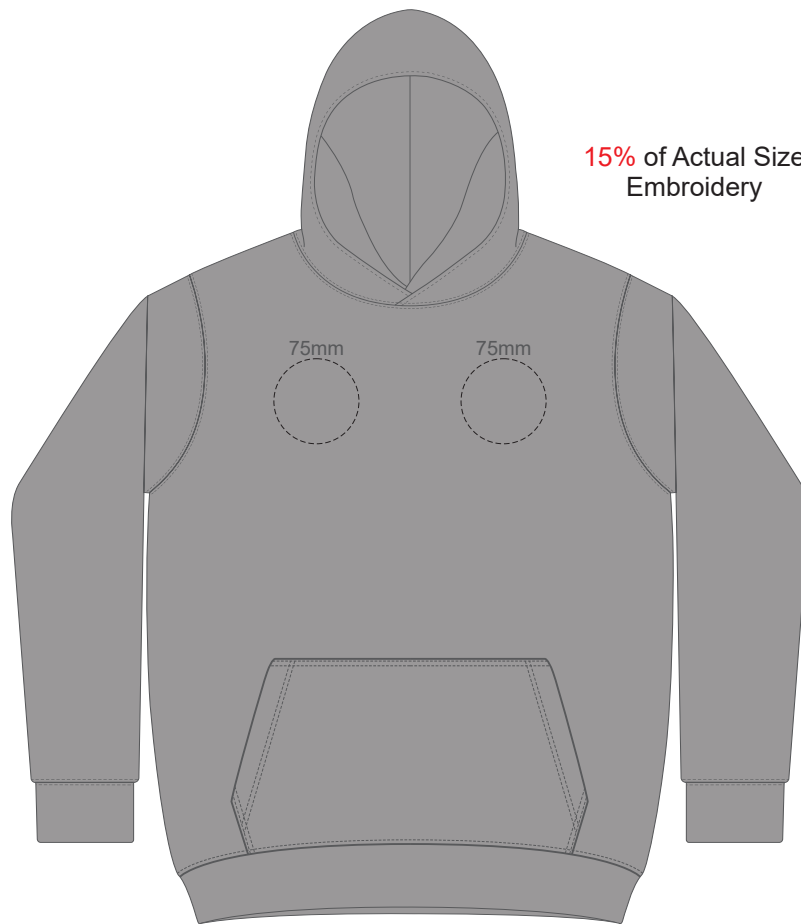

**FRONT SLAM 4Y**

**BACK SLAM 4Y**

Print area 280x200mm can be rotated to best suit.  
Branding area can be moved **anywhere within the red line.**

15% of Actual Size  
Colourflex Transfer

**FRONT SLAM 6Y**

Print area 280x200mm can be rotated to best suit.  
Branding area can be moved **anywhere within the red line.**

15% of Actual Size  
Colourflex Transfer

**FRONT SLAM 10Y**

**BACK SLAM 10Y**

Print area 280x200mm can be rotated to best suit.  
Branding area can be moved **anywhere within the red line.**

15% of Actual Size  
Colourflex Transfer

**FRONT SLAM 12Y**

**BACK SLAM 12Y**

Print area 280x200mm can be rotated to best suit.  
Branding area can be moved **anywhere within the red line.**

**FRONT SLAM 4Y**

**FRONT SLAM 6Y**

**FRONT SLAM 8Y**

**FRONT SLAM 10Y**

15% of Actual Size  
Embroidery

FRONT SLAM 12Y