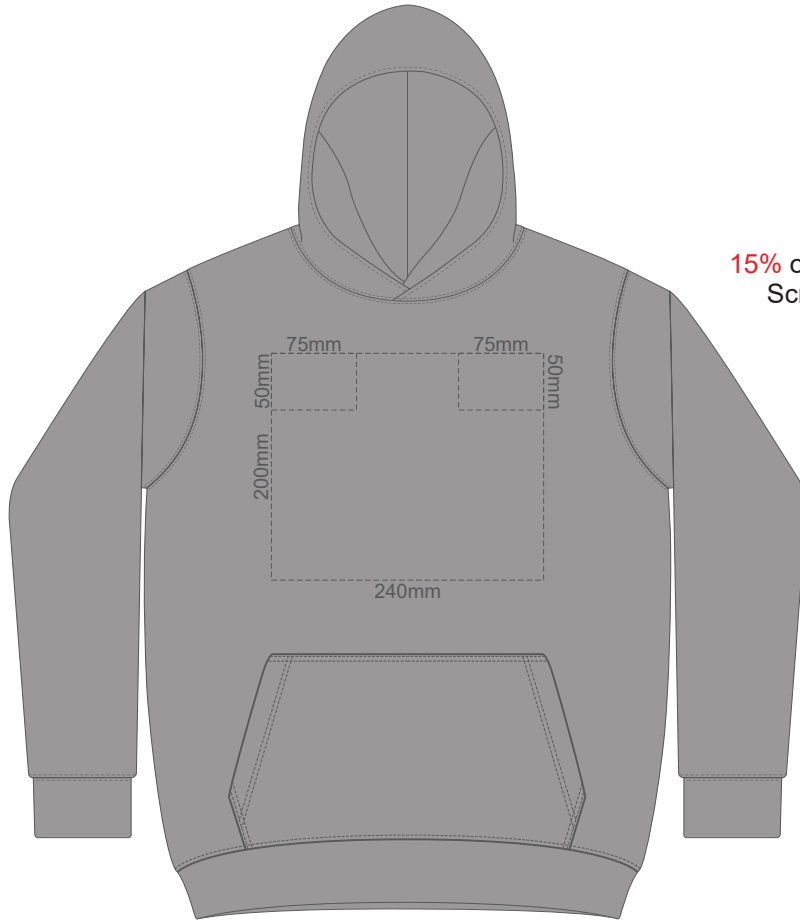

**BACK SLAM 8Y**

15% of Actual Size  
Screen Print

**FRONT SLAM 10Y**

**BACK SLAM 10Y**

**FRONT SLAM 12Y**

**15% of Actual Size  
Screen Print**

**BACK SLAM 12Y**

15% of Actual Size  
Colourflex Transfer

**FRONT SLAM 4Y**

**BACK SLAM 4Y**

Print area 280x200mm can be rotated to best suit.  
Branding area can be moved **anywhere within the red line.**

15% of Actual Size  
Colourflex Transfer

**FRONT SLAM 6Y**

**BACK SLAM 6Y**

Print area 280x200mm can be rotated to best suit.  
Branding area can be moved **anywhere within the red line.**

15% of Actual Size  
Colourflex Transfer

**FRONT SLAM 8Y**

**BACK SLAM 8Y**

Print area 280x200mm can be rotated to best suit.  
Branding area can be moved **anywhere within the red line.**

15% of Actual Size  
Colourflex Transfer

**FRONT SLAM 10Y**

**BACK SLAM 10Y**

Print area 280x200mm can be rotated to best suit.  
Branding area can be moved **anywhere within the red line.**