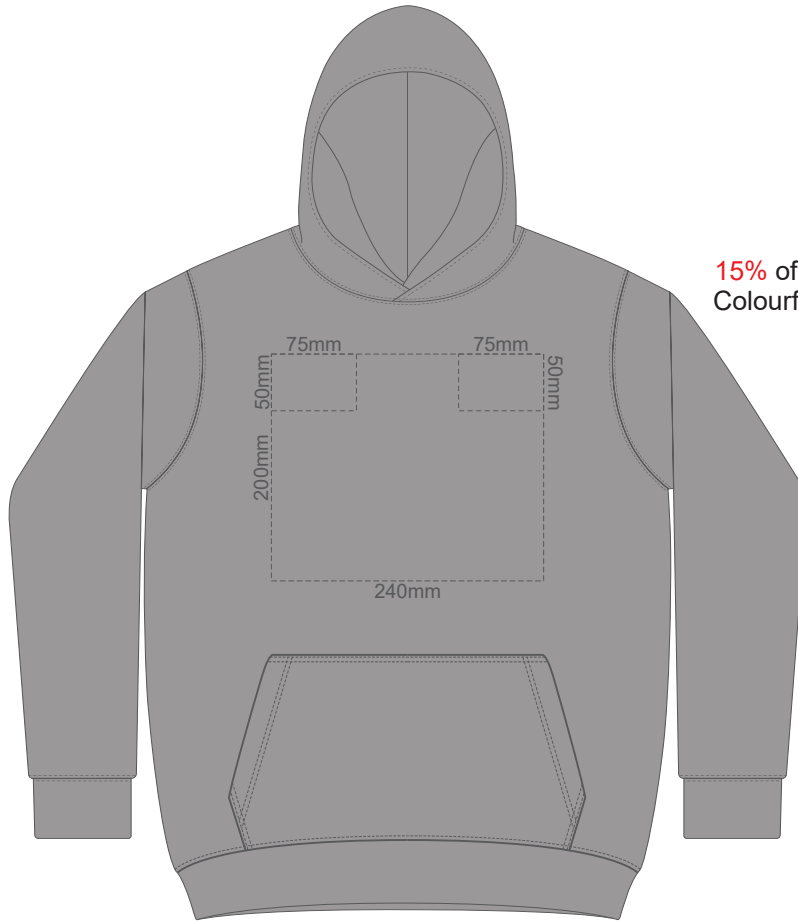

**FRONT SLAM 4Y**

**BACK SLAM 4Y**

Print area 280x200mm can be rotated to best suit.  
Branding area can be moved **anywhere within the red line.**

15% of Actual Size  
Colourflex Transfer

**FRONT SLAM 6Y**

**BACK SLAM 6Y**

Print area 280x200mm can be rotated to best suit.  
Branding area can be moved **anywhere within the red line.**

15% of Actual Size  
Colourflex Transfer

**FRONT SLAM 8Y**

**BACK SLAM 8Y**

Print area 280x200mm can be rotated to best suit.  
Branding area can be moved **anywhere within the red line.**

15% of Actual Size  
Colourflex Transfer

**FRONT SLAM 10Y**

**BACK SLAM 10Y**

Print area 280x200mm can be rotated to best suit.  
Branding area can be moved **anywhere within the red line.**

15% of Actual Size  
Colourflex Transfer

**FRONT SLAM 12Y**

**BACK SLAM 12Y**

Print area 280x200mm can be rotated to best suit.  
Branding area can be moved **anywhere within the red line.**

**FRONT SLAM 4Y**