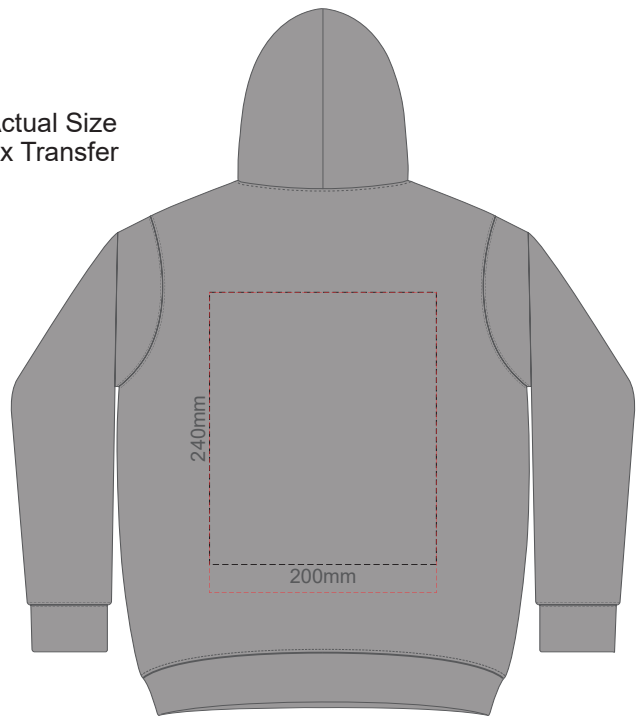

**BACK SLAM 8Y**

15% of Actual Size  
Screen Print

**FRONT SLAM 10Y**

**BACK SLAM 10Y**

**FRONT SLAM 12Y**

**15% of Actual Size  
Screen Print**

**BACK SLAM 12Y**

15% of Actual Size  
Colourflex Transfer

**FRONT SLAM 4Y**

**BACK SLAM 4Y**

Print area 280x200mm can be rotated to best suit.  
Branding area can be moved **anywhere within the red line.**

15% of Actual Size  
Colourflex Transfer

**FRONT SLAM 6Y**

**BACK SLAM 6Y**

Print area 280x200mm can be rotated to best suit.  
Branding area can be moved **anywhere within the red line.**

15% of Actual Size  
Colourflex Transfer

**FRONT SLAM 8Y**

**BACK SLAM 8Y**

Print area 280x200mm can be rotated to best suit.  
Branding area can be moved **anywhere within the red line.**

15% of Actual Size  
Colourflex Transfer

**FRONT SLAM 10Y**

**BACK SLAM 10Y**

Print area 280x200mm can be rotated to best suit.  
Branding area can be moved **anywhere within the red line.**