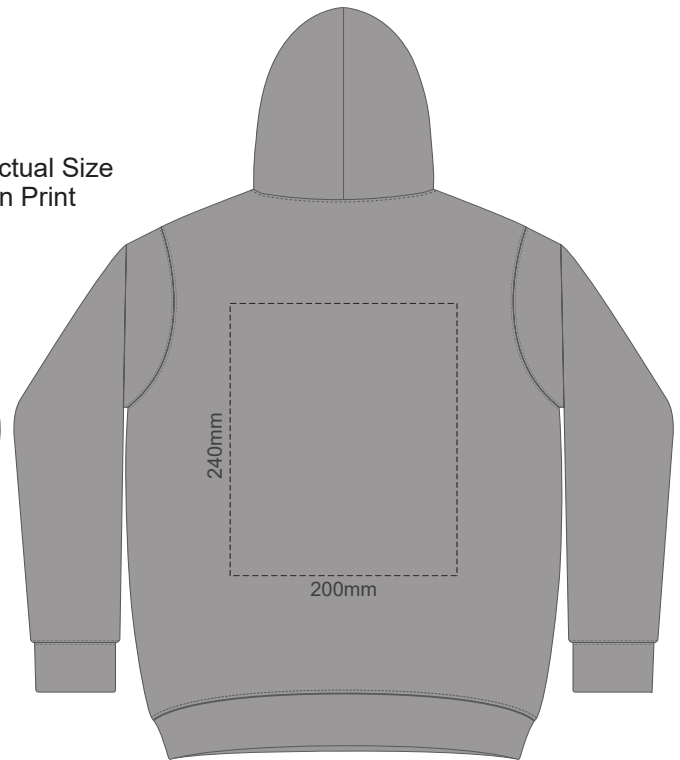

15% of Actual Size  
Screen Print

**FRONT SLAM 4Y**

**BACK SLAM 4Y**

15% of Actual Size  
Screen Print

**FRONT SLAM 6Y**

**BACK SLAM 6Y**

15% of Actual Size  
Screen Print

**FRONT SLAM 8Y**

**FRONT SLAM 4Y**

**BACK SLAM 4Y**

Print area 280x200mm can be rotated to best suit.  
Branding area can be moved **anywhere within the red line.**

15% of Actual Size  
Colourflex Transfer

**FRONT SLAM 6Y**

**BACK SLAM 6Y**

Print area 280x200mm can be rotated to best suit.  
Branding area can be moved **anywhere within the red line.**

15% of Actual Size  
Colourflex Transfer

**FRONT SLAM 8Y**

**BACK SLAM 8Y**

Print area 280x200mm can be rotated to best suit.  
Branding area can be moved **anywhere within the red line.**

15% of Actual Size  
Colourflex Transfer

**FRONT SLAM 10Y**

**BACK SLAM 10Y**

Print area 280x200mm can be rotated to best suit.  
Branding area can be moved **anywhere within the red line.**