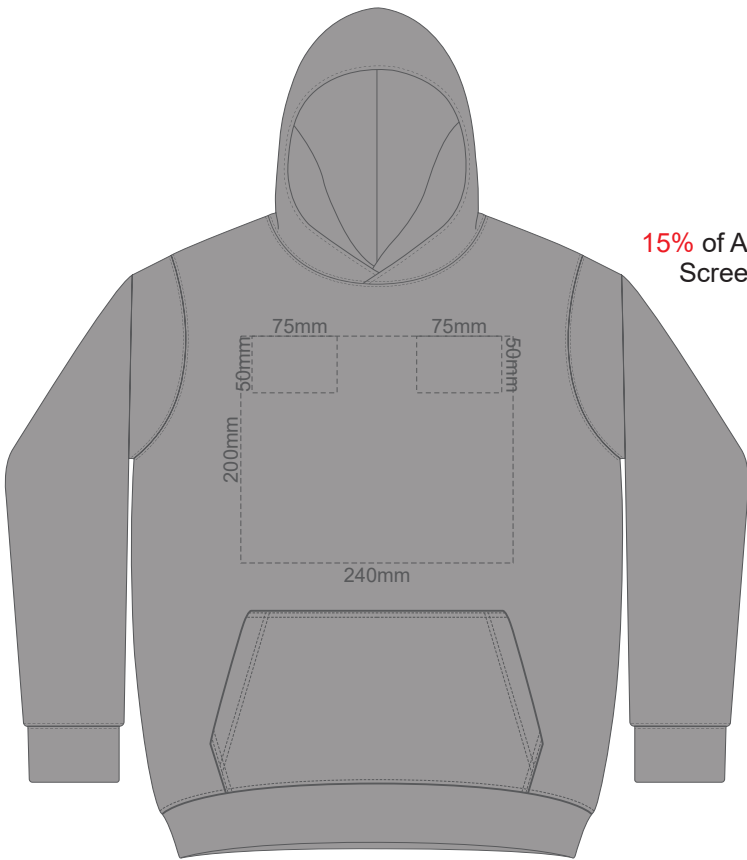

FRONT SLAM 10Y

15% of Actual Size
Screen Print