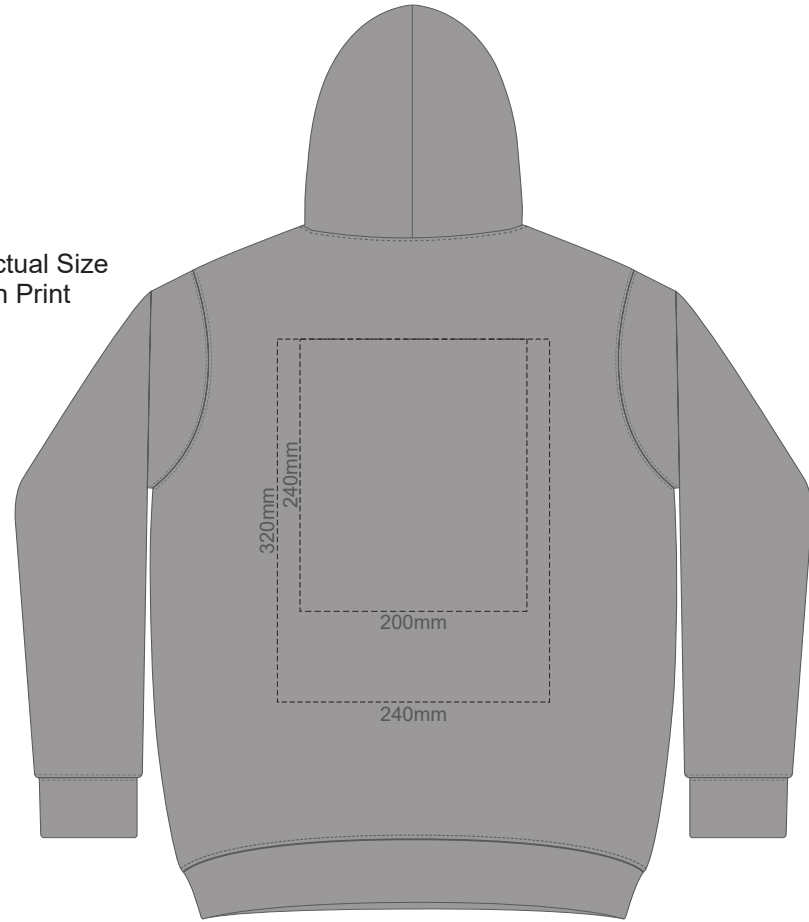

**BACK SLAM 8Y**

15% of Actual Size  
Screen Print

**FRONT SLAM 10Y**

**BACK SLAM 10Y**

**FRONT SLAM 12Y**

**15% of Actual Size  
Screen Print**

**BACK SLAM 12Y**

15% of Actual Size  
Colourflex Transfer

**FRONT SLAM 4Y**

**BACK SLAM 4Y**

Print area 280x200mm can be rotated to best suit.  
Branding area can be moved **anywhere within the red line.**

15% of Actual Size  
Colourflex Transfer

**FRONT SLAM 6Y**

**BACK SLAM 6Y**

Print area 280x200mm can be rotated to best suit.  
Branding area can be moved **anywhere within the red line.**

15% of Actual Size  
Colourflex Transfer

**FRONT SLAM 8Y**

**BACK SLAM 8Y**

Print area 280x200mm can be rotated to best suit.  
Branding area can be moved **anywhere within the red line.**

15% of Actual Size  
Colourflex Transfer

**FRONT SLAM 10Y**

**BACK SLAM 10Y**

Print area 280x200mm can be rotated to best suit.  
Branding area can be moved **anywhere within the red line.**