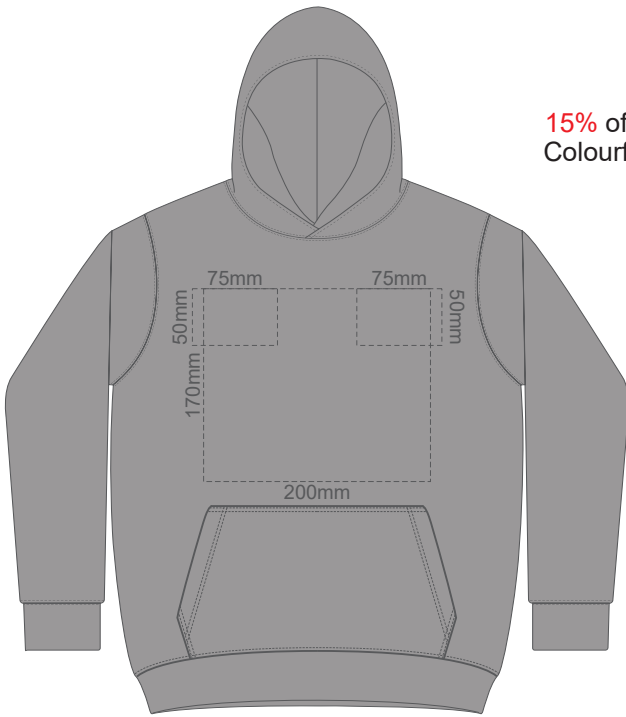

**BACK SLAM 8Y**

15% of Actual Size  
Screen Print

**FRONT SLAM 10Y**

**BACK SLAM 10Y**

**FRONT SLAM 12Y**

**15% of Actual Size  
Screen Print**

**BACK SLAM 12Y**

15% of Actual Size  
Colourflex Transfer

**FRONT SLAM 4Y**

**BACK SLAM 4Y**

Print area 280x200mm can be rotated to best suit.  
Branding area can be moved **anywhere within the red line.**

15% of Actual Size  
Colourflex Transfer

**FRONT SLAM 6Y**

**BACK SLAM 6Y**

Print area 280x200mm can be rotated to best suit.  
Branding area can be moved **anywhere within the red line.**

15% of Actual Size  
Colourflex Transfer

**FRONT SLAM 8Y**

**BACK SLAM 8Y**

Print area 280x200mm can be rotated to best suit.  
Branding area can be moved **anywhere within the red line.**

15% of Actual Size  
Colourflex Transfer

**FRONT SLAM 10Y**

**BACK SLAM 10Y**

Print area 280x200mm can be rotated to best suit.  
Branding area can be moved **anywhere within the red line.**