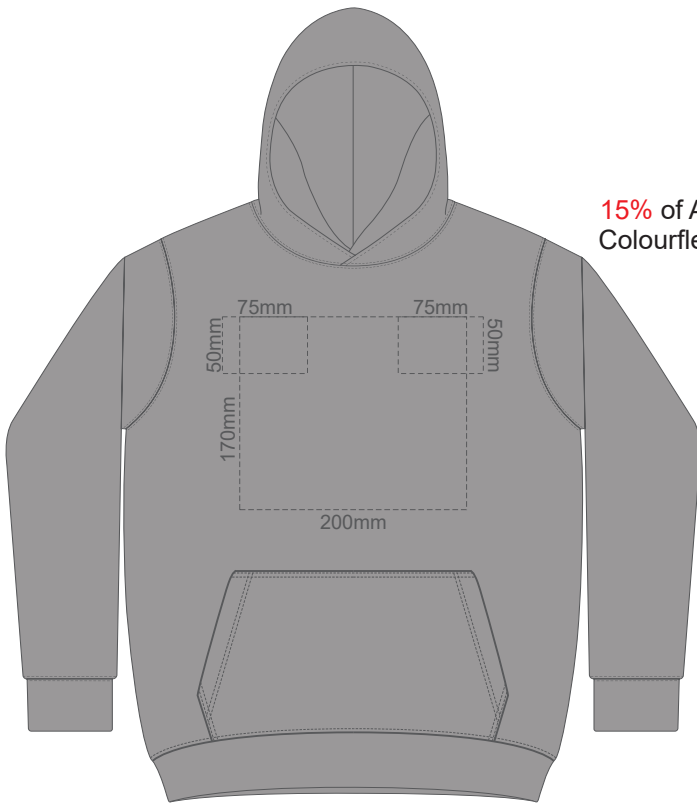

**FRONT SLAM 4Y**

**BACK SLAM 4Y**

Print area 280x200mm can be rotated to best suit.  
Branding area can be moved **anywhere within the red line.**

15% of Actual Size  
Colourflex Transfer

**FRONT SLAM 6Y**

**BACK SLAM 6Y**

Print area 280x200mm can be rotated to best suit.  
Branding area can be moved **anywhere within the red line.**

15% of Actual Size  
Colourflex Transfer

**FRONT SLAM 8Y**

**BACK SLAM 8Y**

Print area 280x200mm can be rotated to best suit.  
Branding area can be moved **anywhere within the red line.**

15% of Actual Size  
Colourflex Transfer

**FRONT SLAM 10Y**

**BACK SLAM 10Y**

Print area 280x200mm can be rotated to best suit.  
Branding area can be moved **anywhere within the red line.**

15% of Actual Size  
Colourflex Transfer

**FRONT SLAM 12Y**

**BACK SLAM 12Y**

Print area 280x200mm can be rotated to best suit.  
Branding area can be moved **anywhere within the red line.**

**FRONT SLAM 4Y**