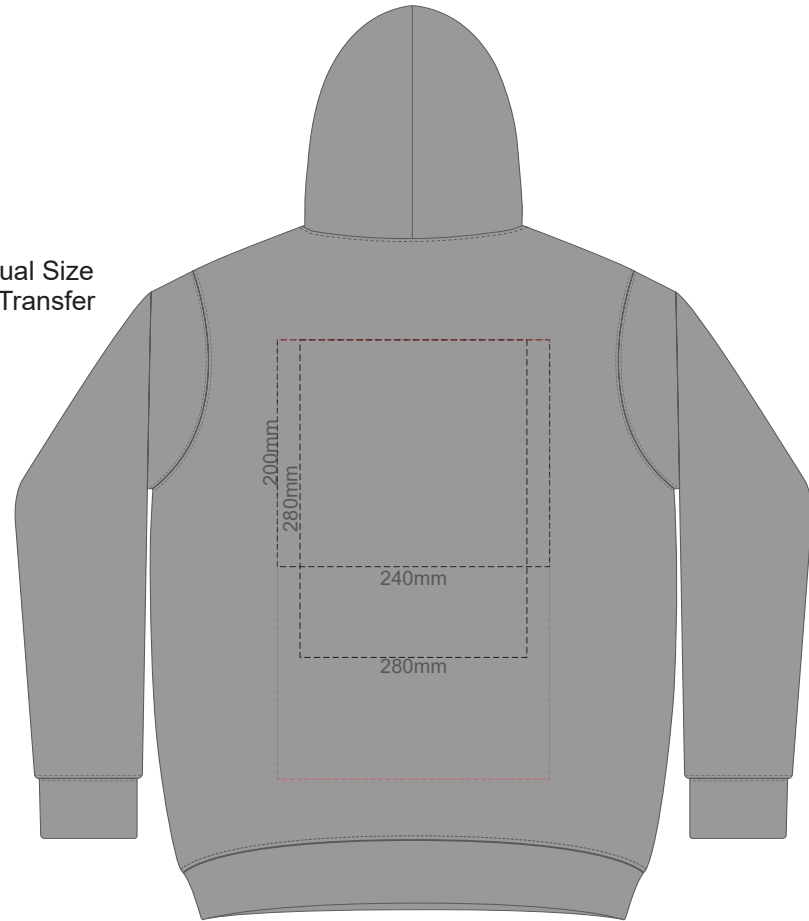

**FRONT SLAM 4Y**

**BACK SLAM 4Y**

Print area 280x200mm can be rotated to best suit.  
Branding area can be moved **anywhere within the red line.**

15% of Actual Size  
Colourflex Transfer

**FRONT SLAM 6Y**

**BACK SLAM 6Y**

Print area 280x200mm can be rotated to best suit.  
Branding area can be moved **anywhere within the red line.**

15% of Actual Size  
Colourflex Transfer

**FRONT SLAM 8Y**

**BACK SLAM 8Y**

Print area 280x200mm can be rotated to best suit.  
Branding area can be moved **anywhere within the red line.**

15% of Actual Size  
Colourflex Transfer

**FRONT SLAM 10Y**

**BACK SLAM 10Y**

Print area 280x200mm can be rotated to best suit.  
Branding area can be moved **anywhere within the red line.**

15% of Actual Size  
Colourflex Transfer

**FRONT SLAM 12Y**

**BACK SLAM 12Y**

Print area 280x200mm can be rotated to best suit.  
Branding area can be moved **anywhere within the red line.**

**FRONT SLAM 4Y**