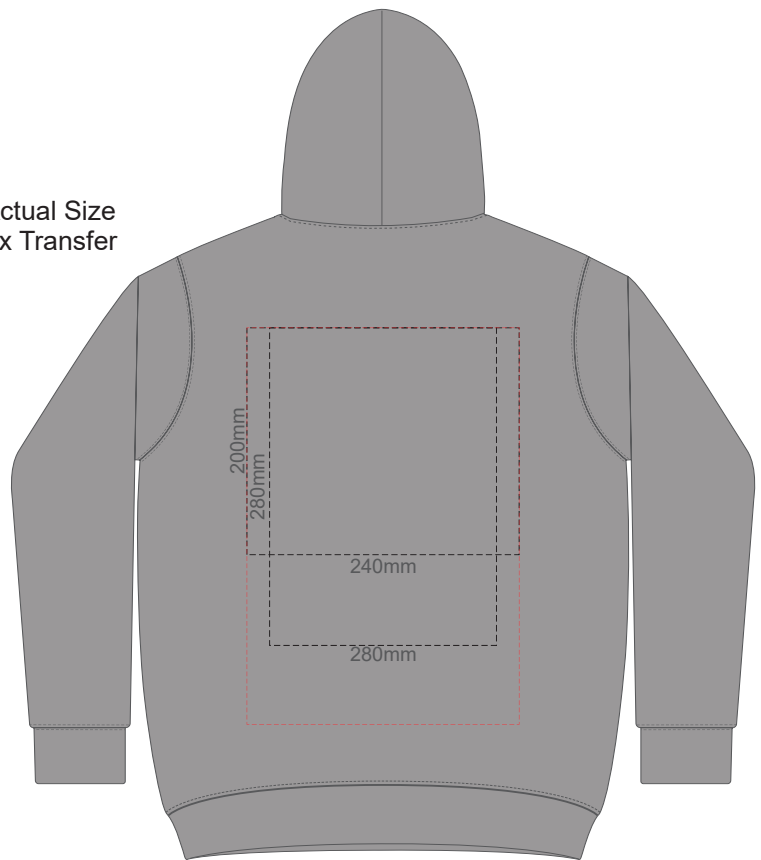

**FRONT SLAM 4Y**

**BACK SLAM 4Y**

Print area 280x200mm can be rotated to best suit.  
Branding area can be moved **anywhere within the red line.**

15% of Actual Size  
Colourflex Transfer

**FRONT SLAM 6Y**

**BACK SLAM 6Y**

Print area 280x200mm can be rotated to best suit.  
Branding area can be moved **anywhere within the red line.**

15% of Actual Size  
Colourflex Transfer

**FRONT SLAM 8Y**

**BACK SLAM 8Y**

Print area 280x200mm can be rotated to best suit.  
Branding area can be moved **anywhere within the red line.**

15% of Actual Size  
Colourflex Transfer

**FRONT SLAM 10Y**

**BACK SLAM 10Y**

Print area 280x200mm can be rotated to best suit.  
Branding area can be moved **anywhere within the red line.**

15% of Actual Size  
Colourflex Transfer

**FRONT SLAM 12Y**

**BACK SLAM 12Y**

Print area 280x200mm can be rotated to best suit.  
Branding area can be moved **anywhere within the red line.**

**FRONT SLAM 4Y**