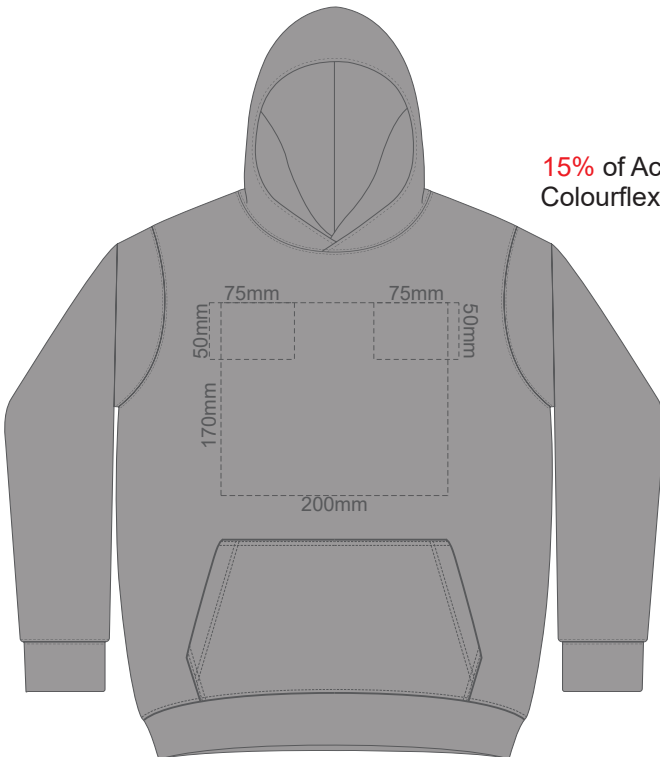

**BACK SLAM 8Y**

15% of Actual Size  
Screen Print

**FRONT SLAM 10Y**

**BACK SLAM 10Y**

**FRONT SLAM 12Y**

**15% of Actual Size  
Screen Print**

**BACK SLAM 12Y**

15% of Actual Size  
Colourflex Transfer

**FRONT SLAM 4Y**

**BACK SLAM 4Y**

Print area 280x200mm can be rotated to best suit.  
Branding area can be moved **anywhere within the red line.**

15% of Actual Size  
Colourflex Transfer

**FRONT SLAM 6Y**

**BACK SLAM 6Y**

Print area 280x200mm can be rotated to best suit.  
Branding area can be moved **anywhere within the red line.**

15% of Actual Size  
Colourflex Transfer

**FRONT SLAM 8Y**

**BACK SLAM 8Y**

Print area 280x200mm can be rotated to best suit.  
Branding area can be moved **anywhere within the red line.**

15% of Actual Size  
Colourflex Transfer

**FRONT SLAM 10Y**

**BACK SLAM 10Y**

Print area 280x200mm can be rotated to best suit.  
Branding area can be moved **anywhere within the red line.**