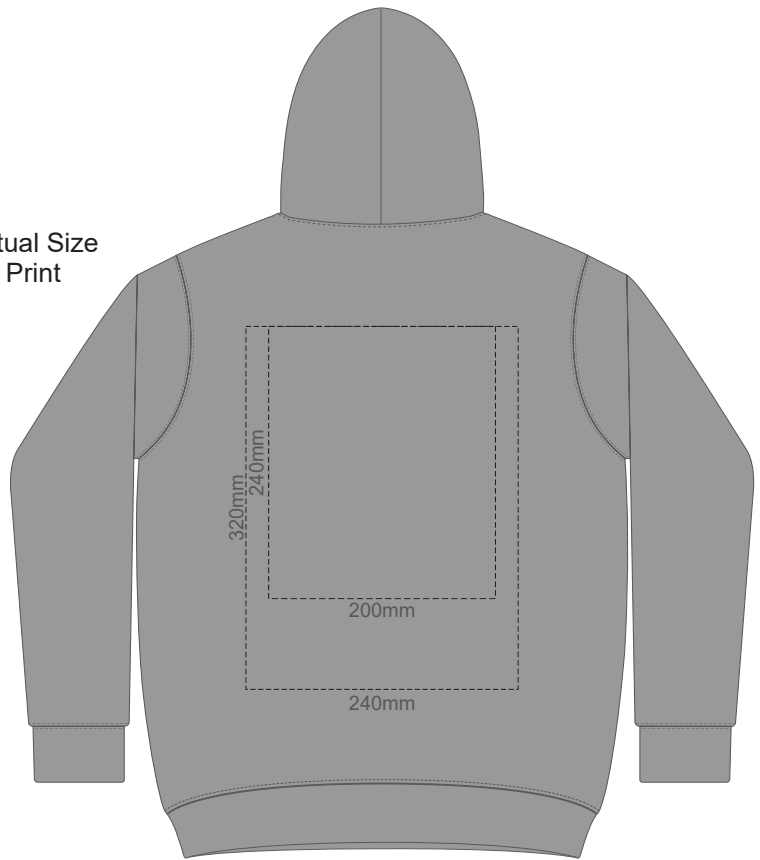

BACK SLAM 10Y