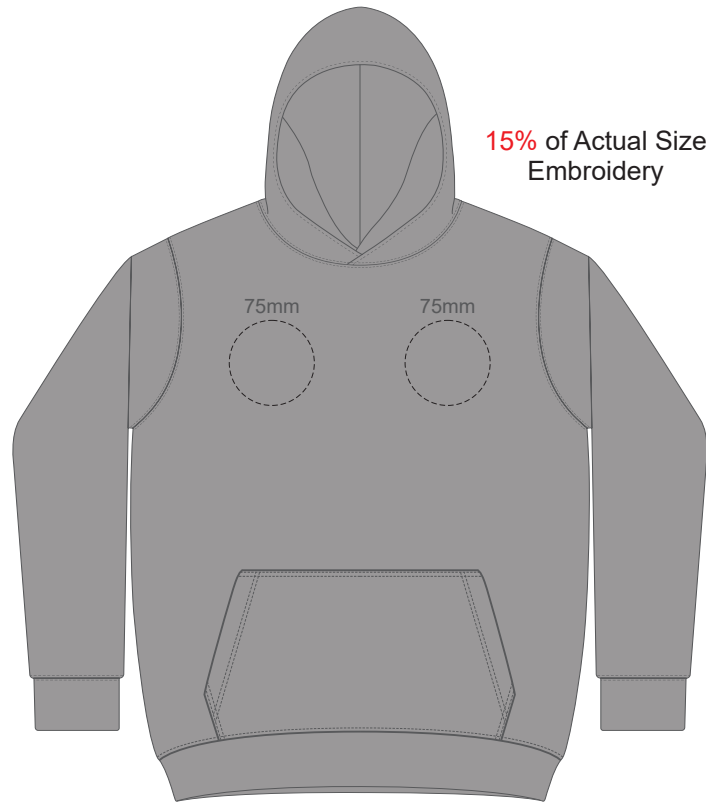

**FRONT SLAM 4Y**

**BACK SLAM 4Y**

Print area 280x200mm can be rotated to best suit.  
Branding area can be moved **anywhere within the red line.**

15% of Actual Size  
Colourflex Transfer

**FRONT SLAM 6Y**

Print area 280x200mm can be rotated to best suit.  
Branding area can be moved **anywhere within the red line.**

15% of Actual Size  
Colourflex Transfer

**FRONT SLAM 10Y**

**BACK SLAM 10Y**

Print area 280x200mm can be rotated to best suit.  
Branding area can be moved **anywhere within the red line.**

15% of Actual Size  
Colourflex Transfer

**FRONT SLAM 12Y**

**BACK SLAM 12Y**

Print area 280x200mm can be rotated to best suit.  
Branding area can be moved **anywhere within the red line.**

**FRONT SLAM 4Y**

**FRONT SLAM 6Y**

**FRONT SLAM 8Y**

**FRONT SLAM 10Y**

15% of Actual Size  
Embroidery

FRONT SLAM 12Y