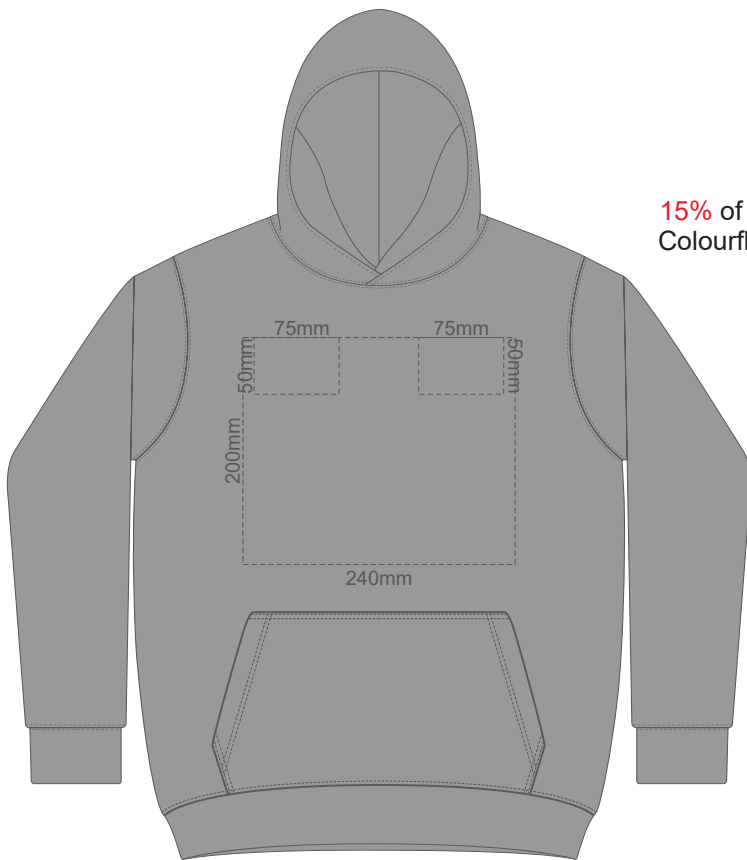

**FRONT SLAM 4Y**

**BACK SLAM 4Y**

Print area 280x200mm can be rotated to best suit.  
Branding area can be moved **anywhere within the red line.**

15% of Actual Size  
Colourflex Transfer

**FRONT SLAM 6Y**

**BACK SLAM 6Y**

Print area 280x200mm can be rotated to best suit.  
Branding area can be moved **anywhere within the red line.**

15% of Actual Size  
Colourflex Transfer

**FRONT SLAM 8Y**

**BACK SLAM 8Y**

Print area 280x200mm can be rotated to best suit.  
Branding area can be moved **anywhere within the red line.**

15% of Actual Size  
Colourflex Transfer

**FRONT SLAM 10Y**

**BACK SLAM 10Y**

Print area 280x200mm can be rotated to best suit.  
Branding area can be moved **anywhere within the red line.**

15% of Actual Size  
Colourflex Transfer

**FRONT SLAM 12Y**

**BACK SLAM 12Y**

Print area 280x200mm can be rotated to best suit.  
Branding area can be moved **anywhere within the red line.**

**FRONT SLAM 4Y**