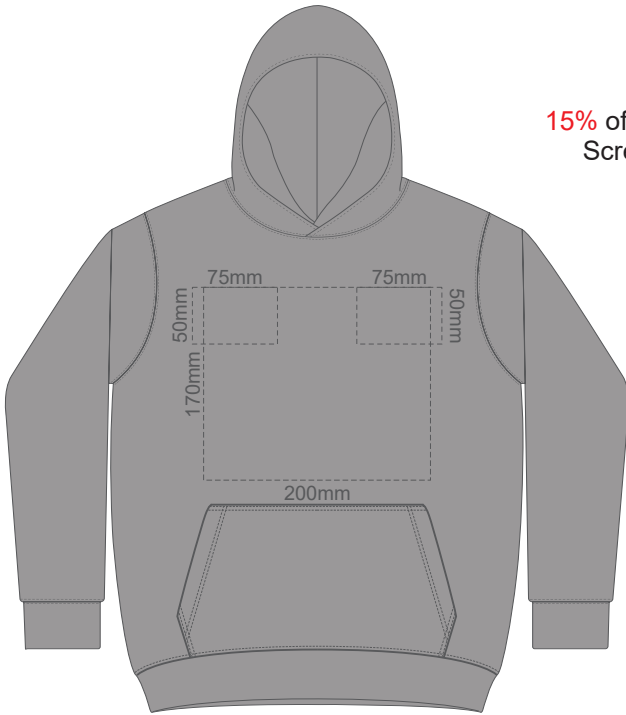

15% of Actual Size  
Screen Print

**FRONT SLAM 4Y**

**BACK SLAM 4Y**

15% of Actual Size  
Screen Print

**FRONT SLAM 6Y**

**BACK SLAM 6Y**

15% of Actual Size  
Screen Print

**FRONT SLAM 8Y**

**FRONT SLAM 4Y**

**BACK SLAM 4Y**

Print area 280x200mm can be rotated to best suit.  
Branding area can be moved **anywhere within the red line.**

15% of Actual Size  
Colourflex Transfer

**FRONT SLAM 6Y**

**BACK SLAM 6Y**

Print area 280x200mm can be rotated to best suit.  
Branding area can be moved **anywhere within the red line.**

15% of Actual Size  
Colourflex Transfer

**FRONT SLAM 8Y**

**BACK SLAM 8Y**

Print area 280x200mm can be rotated to best suit.  
Branding area can be moved **anywhere within the red line.**

15% of Actual Size  
Colourflex Transfer

**FRONT SLAM 10Y**

**BACK SLAM 10Y**

Print area 280x200mm can be rotated to best suit.  
Branding area can be moved **anywhere within the red line.**