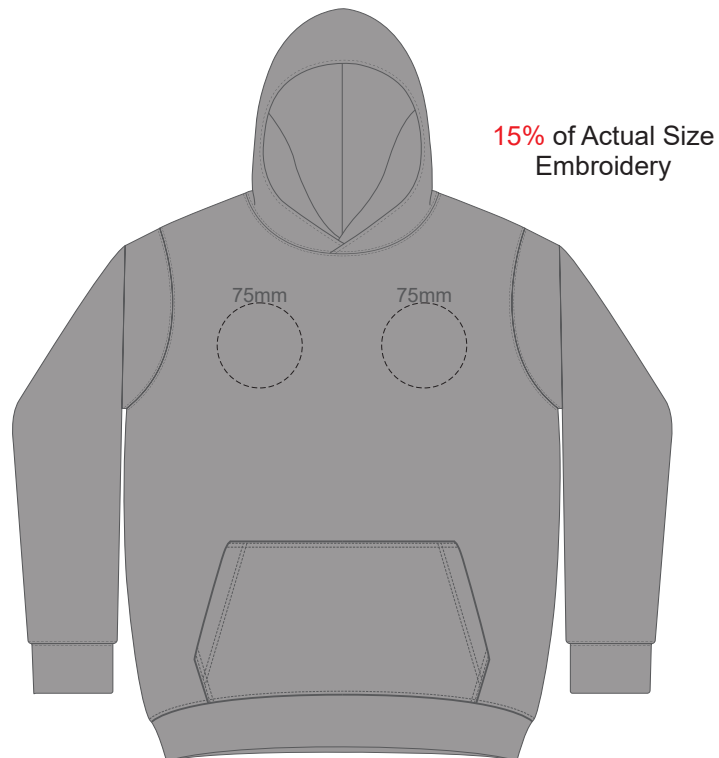

**FRONT SLAM 4Y**

**BACK SLAM 4Y**

Print area 280x200mm can be rotated to best suit.  
Branding area can be moved **anywhere within the red line.**

15% of Actual Size  
Colourflex Transfer

**FRONT SLAM 6Y**

Print area 280x200mm can be rotated to best suit.  
Branding area can be moved **anywhere within the red line.**

15% of Actual Size  
Colourflex Transfer

**FRONT SLAM 10Y**

**BACK SLAM 10Y**

Print area 280x200mm can be rotated to best suit.  
Branding area can be moved **anywhere within the red line.**

15% of Actual Size  
Colourflex Transfer

**FRONT SLAM 12Y**

**BACK SLAM 12Y**

Print area 280x200mm can be rotated to best suit.  
Branding area can be moved **anywhere within the red line.**

**FRONT SLAM 4Y**

**FRONT SLAM 6Y**

**FRONT SLAM 8Y**

**FRONT SLAM 10Y**

15% of Actual Size  
Embroidery

FRONT SLAM 12Y