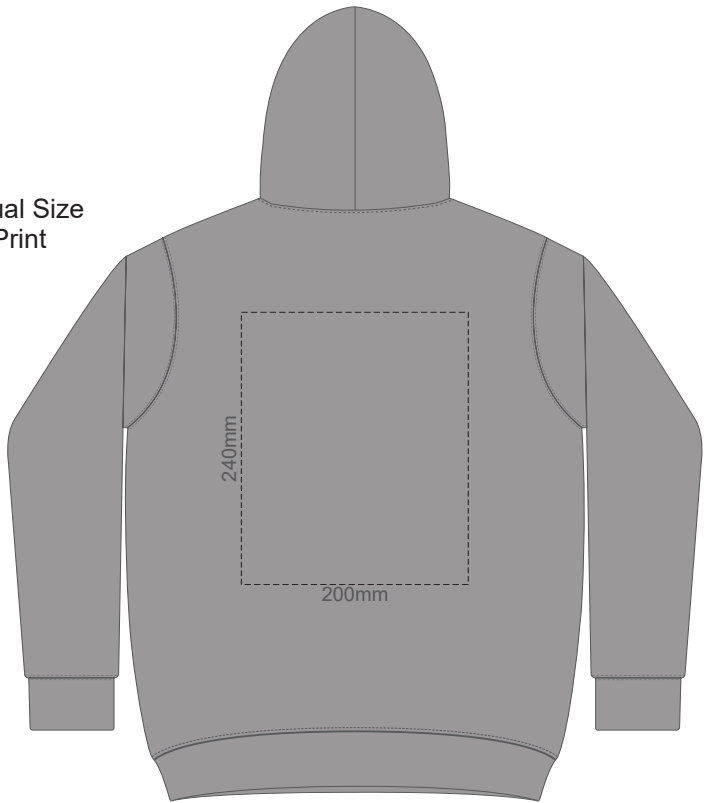

15% of Actual Size  
Screen Print

**FRONT SLAM 4Y**

**BACK SLAM 4Y**

15% of Actual Size  
Screen Print

**FRONT SLAM 6Y**

**BACK SLAM 6Y**

15% of Actual Size  
Screen Print

**FRONT SLAM 8Y**

**FRONT SLAM 4Y**

**BACK SLAM 4Y**

Print area 280x200mm can be rotated to best suit.  
Branding area can be moved **anywhere within the red line.**

15% of Actual Size  
Colourflex Transfer

**FRONT SLAM 6Y**

**BACK SLAM 6Y**

Print area 280x200mm can be rotated to best suit.  
Branding area can be moved **anywhere within the red line.**

15% of Actual Size  
Colourflex Transfer

**FRONT SLAM 8Y**

**BACK SLAM 8Y**

Print area 280x200mm can be rotated to best suit.  
Branding area can be moved **anywhere within the red line.**

15% of Actual Size  
Colourflex Transfer

**FRONT SLAM 10Y**

**BACK SLAM 10Y**

Print area 280x200mm can be rotated to best suit.  
Branding area can be moved **anywhere within the red line.**