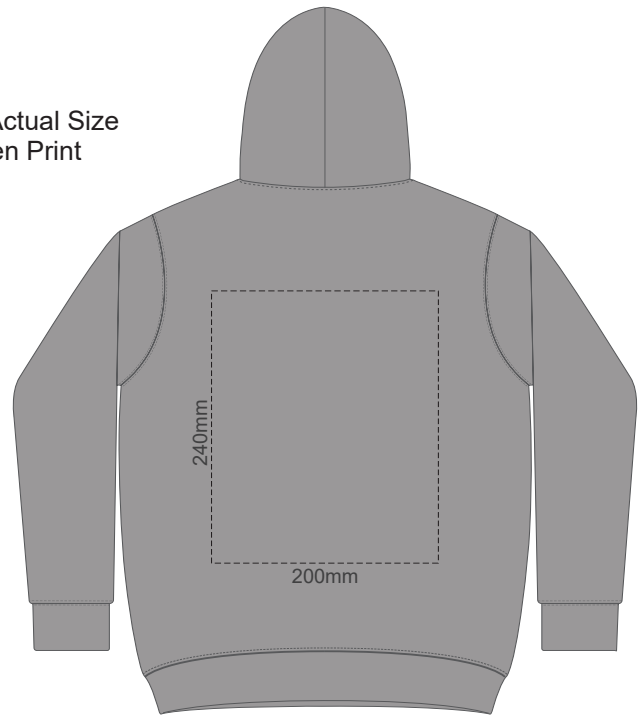

15% of Actual Size  
Screen Print

**FRONT SLAM 4Y**

**BACK SLAM 4Y**

15% of Actual Size  
Screen Print

**FRONT SLAM 6Y**

**BACK SLAM 6Y**

15% of Actual Size  
Screen Print

**FRONT SLAM 8Y**

**FRONT SLAM 4Y**

**BACK SLAM 4Y**

Print area 280x200mm can be rotated to best suit.  
Branding area can be moved **anywhere within the red line.**

15% of Actual Size  
Colourflex Transfer

**FRONT SLAM 6Y**

**BACK SLAM 6Y**

Print area 280x200mm can be rotated to best suit.  
Branding area can be moved **anywhere within the red line.**

15% of Actual Size  
Colourflex Transfer

**FRONT SLAM 8Y**

**BACK SLAM 8Y**

Print area 280x200mm can be rotated to best suit.  
Branding area can be moved **anywhere within the red line.**

15% of Actual Size  
Colourflex Transfer

**FRONT SLAM 10Y**

**BACK SLAM 10Y**

Print area 280x200mm can be rotated to best suit.  
Branding area can be moved **anywhere within the red line.**