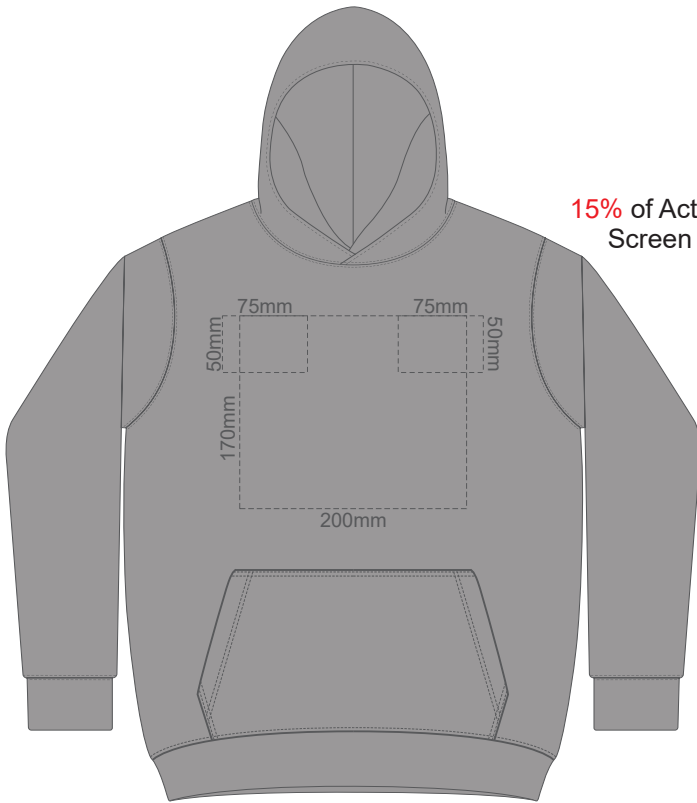

15% of Actual Size  
Screen Print

**FRONT SLAM 4Y**

**BACK SLAM 4Y**

15% of Actual Size  
Screen Print

**FRONT SLAM 6Y**

**BACK SLAM 6Y**

15% of Actual Size  
Screen Print

**FRONT SLAM 8Y**

**FRONT SLAM 4Y**

**BACK SLAM 4Y**

Print area 280x200mm can be rotated to best suit.  
Branding area can be moved **anywhere within the red line.**

15% of Actual Size  
Colourflex Transfer

**FRONT SLAM 6Y**

**BACK SLAM 6Y**

Print area 280x200mm can be rotated to best suit.  
Branding area can be moved **anywhere within the red line.**

15% of Actual Size  
Colourflex Transfer

**FRONT SLAM 8Y**

**BACK SLAM 8Y**

Print area 280x200mm can be rotated to best suit.  
Branding area can be moved **anywhere within the red line.**

15% of Actual Size  
Colourflex Transfer

**FRONT SLAM 10Y**

**BACK SLAM 10Y**

Print area 280x200mm can be rotated to best suit.  
Branding area can be moved **anywhere within the red line.**