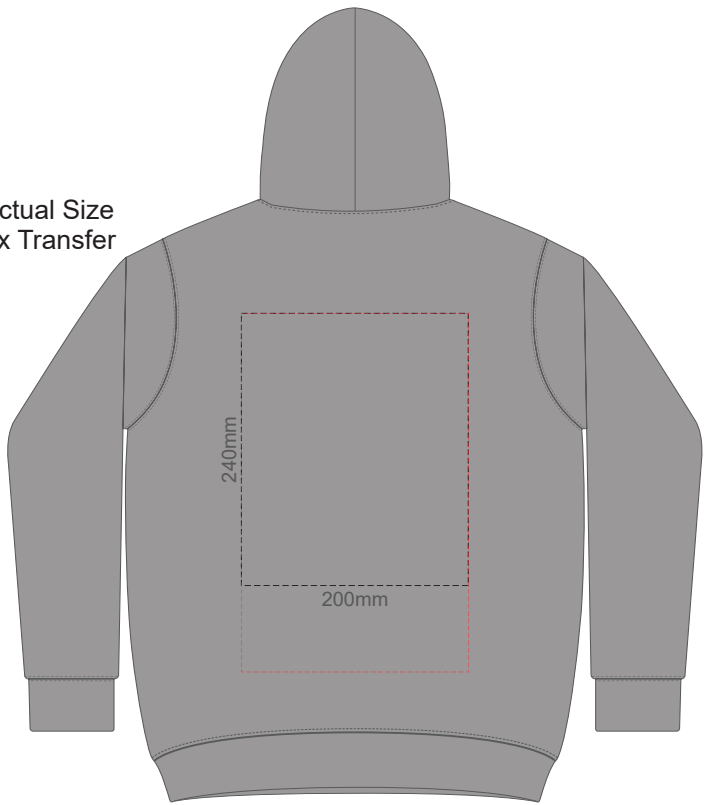

**FRONT SLAM 4Y**

**BACK SLAM 4Y**

Print area 280x200mm can be rotated to best suit.  
Branding area can be moved **anywhere within the red line.**

15% of Actual Size  
Colourflex Transfer

**FRONT SLAM 6Y**

**BACK SLAM 6Y**

Print area 280x200mm can be rotated to best suit.  
Branding area can be moved **anywhere within the red line.**

15% of Actual Size  
Colourflex Transfer

**FRONT SLAM 8Y**

**BACK SLAM 8Y**

Print area 280x200mm can be rotated to best suit.  
Branding area can be moved **anywhere within the red line.**

15% of Actual Size  
Colourflex Transfer

**FRONT SLAM 10Y**

**BACK SLAM 10Y**

Print area 280x200mm can be rotated to best suit.  
Branding area can be moved **anywhere within the red line.**

15% of Actual Size  
Colourflex Transfer

**FRONT SLAM 12Y**

**BACK SLAM 12Y**

Print area 280x200mm can be rotated to best suit.  
Branding area can be moved **anywhere within the red line.**

**FRONT SLAM 4Y**