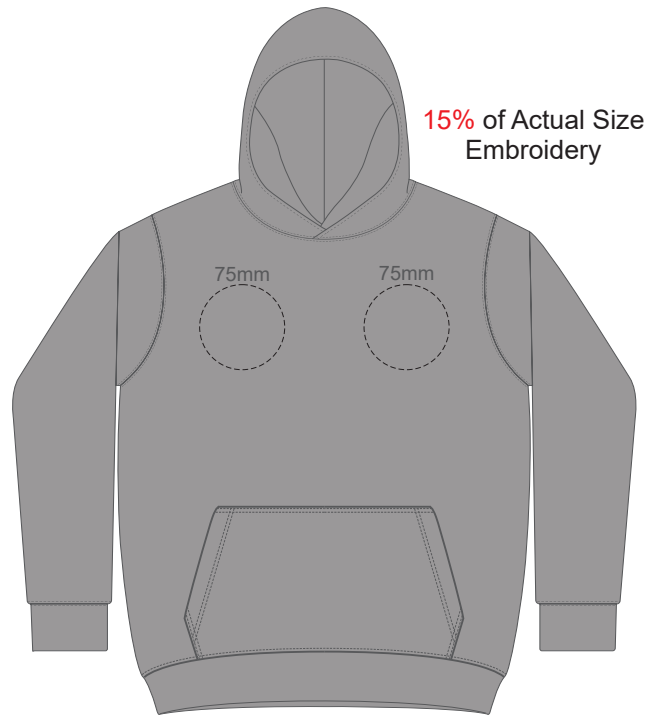

**FRONT SLAM 4Y**

**BACK SLAM 4Y**

Print area 280x200mm can be rotated to best suit.  
Branding area can be moved **anywhere within the red line.**

15% of Actual Size  
Colourflex Transfer

**FRONT SLAM 6Y**

**BACK SLAM 6Y**

Print area 280x200mm can be rotated to best suit.  
Branding area can be moved **anywhere within the red line.**

15% of Actual Size  
Colourflex Transfer

**FRONT SLAM 8Y**

**BACK SLAM 8Y**

Print area 280x200mm can be rotated to best suit.  
Branding area can be moved **anywhere within the red line.**

15% of Actual Size  
Colourflex Transfer

**FRONT SLAM 10Y**

**BACK SLAM 10Y**

Print area 280x200mm can be rotated to best suit.  
Branding area can be moved **anywhere within the red line.**

15% of Actual Size  
Colourflex Transfer

**FRONT SLAM 12Y**

**BACK SLAM 12Y**

Print area 280x200mm can be rotated to best suit.  
Branding area can be moved **anywhere within the red line.**

**FRONT SLAM 4Y**