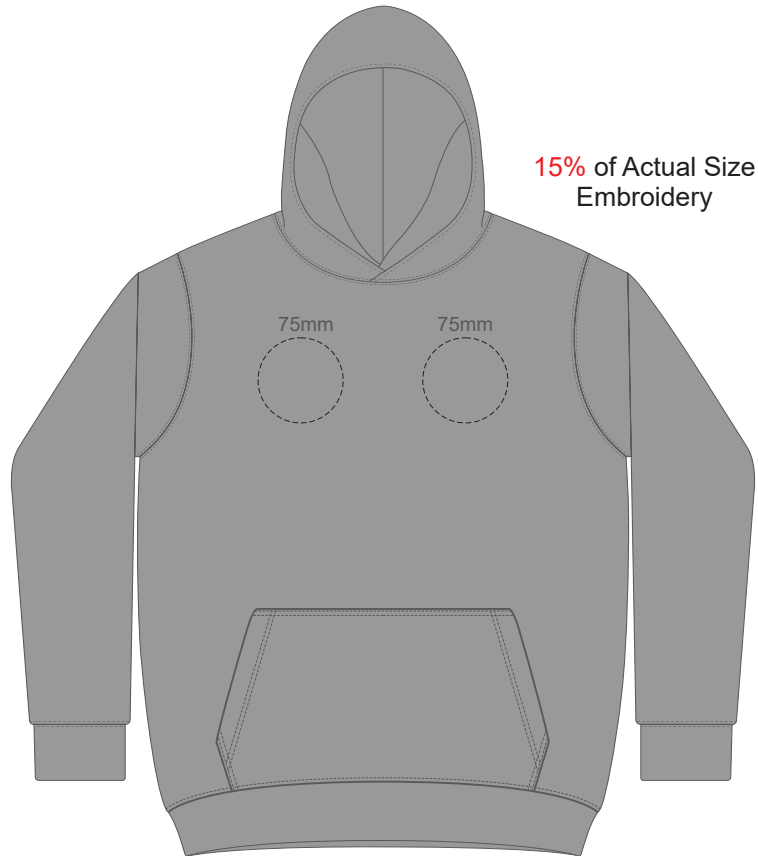

FRONT SLAM 10Y