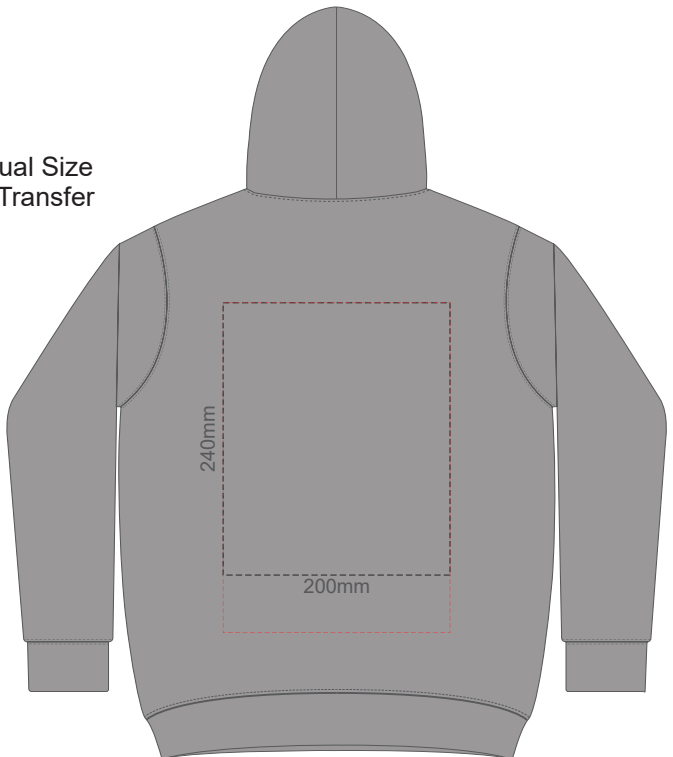

**FRONT SLAM 4Y**

**BACK SLAM 4Y**

Print area 280x200mm can be rotated to best suit.  
Branding area can be moved **anywhere within the red line.**

15% of Actual Size  
Colourflex Transfer

**FRONT SLAM 6Y**

**BACK SLAM 6Y**

Print area 280x200mm can be rotated to best suit.  
Branding area can be moved **anywhere within the red line.**

15% of Actual Size  
Colourflex Transfer

**FRONT SLAM 8Y**

**BACK SLAM 8Y**

Print area 280x200mm can be rotated to best suit.  
Branding area can be moved **anywhere within the red line.**

15% of Actual Size  
Colourflex Transfer

**FRONT SLAM 10Y**

**BACK SLAM 10Y**

Print area 280x200mm can be rotated to best suit.  
Branding area can be moved **anywhere within the red line.**

15% of Actual Size  
Colourflex Transfer

**FRONT SLAM 12Y**

**BACK SLAM 12Y**

Print area 280x200mm can be rotated to best suit.  
Branding area can be moved **anywhere within the red line.**

**FRONT SLAM 4Y**