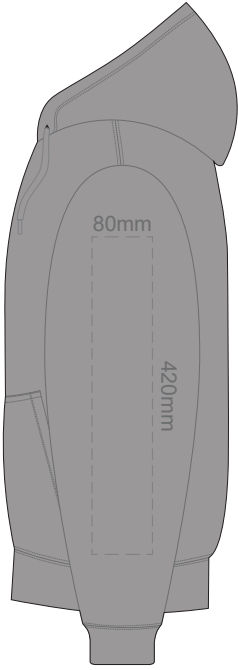

10% of Actual Size
Colourflex Transfer

FRONT XXL

10% of Actual Size
Colourflex Transfer

BACK XXL

Print area 280x200mm can be rotated to best suit.
Branding area can be moved anywhere within the red line.

10% of Actual Size
Colourflex Transfer

FRONT 3XL

10% of Actual Size
Colourflex Transfer

BACK 3XL

Print area 280x200mm can be rotated to best suit.
Branding area can be moved anywhere within the red line.

10% of Actual Size
Colourflex Transfer

FRONT 4XL

10% of Actual Size
Colourflex Transfer

BACK 4XL

Print area 280x200mm can be rotated to best suit.
Branding area can be moved anywhere within the red line.

10% of Actual Size
Colourflex Transfer

SIDE 1 XS

SIDE 2 XS

10% of Actual Size
Colourflex Transfer

10% of Actual Size
Colourflex Transfer

SIDE 1 SMALL

SIDE 2 SMALL

SIDE 1 LARGE

SIDE 2 LARGE

10% of Actual Size
Colourflex Transfer

10% of Actual Size
Colourflex Transfer