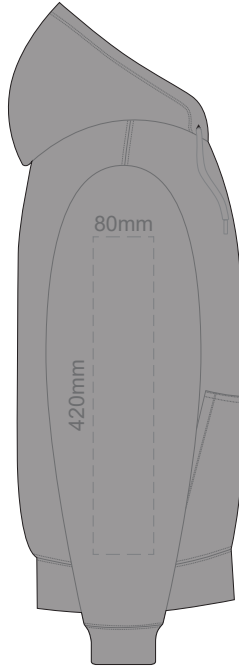

10% of Actual Size
Colourflex Transfer

FRONT XXL

10% of Actual Size
Colourflex Transfer

BACK XXL

Print area 280x200mm can be rotated to best suit.
Branding area can be moved anywhere within the red line.

10% of Actual Size
Colourflex Transfer

FRONT 3XL

10% of Actual Size
Colourflex Transfer

BACK 3XL

Print area 280x200mm can be rotated to best suit.
Branding area can be moved anywhere within the red line.

10% of Actual Size
Colourflex Transfer

FRONT 4XL

10% of Actual Size
Colourflex Transfer

BACK 4XL

Print area 280x200mm can be rotated to best suit.
Branding area can be moved anywhere within the red line.

10% of Actual Size
Colourflex Transfer

SIDE 1 XS

SIDE 2 XS

10% of Actual Size
Colourflex Transfer

10% of Actual Size
Colourflex Transfer

SIDE 1 SMALL

SIDE 2 SMALL

SIDE 1 LARGE

SIDE 2 LARGE

10% of Actual Size
Colourflex Transfer

10% of Actual Size
Colourflex Transfer