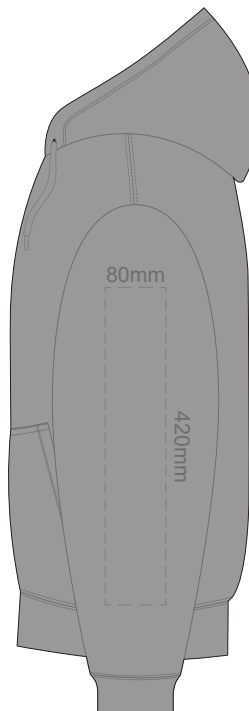

10% of Actual Size
Colourflex Transfer

BACK 4XL

Print area 280x200mm can be rotated to best suit.
Branding area can be moved anywhere within the red line.

10% of Actual Size
Colourflex Transfer

SIDE 1 XS

SIDE 2 XS

10% of Actual Size
Colourflex Transfer

10% of Actual Size
Colourflex Transfer

SIDE 1 SMALL

SIDE 2 SMALL

SIDE 1 LARGE

SIDE 2 LARGE

10% of Actual Size
Colourflex Transfer

10% of Actual Size
Colourflex Transfer

SIDE 1 MEDIUM

SIDE 2 MEDIUM

SIDE 1 XL

SIDE 2 XL

10% of Actual Size
Colourflex Transfer

SIDE 1 2XL

SIDE 2 2XL

10% of Actual Size
Colourflex Transfer

SIDE 1 3XL

SIDE 2 3XL

10% of Actual Size
Colourflex Transfer

SIDE 1 4XL

SIDE 2 4XL

10% of Actual Size
Embroidery

FRONT EXTRA SMALL

10% of Actual Size
Embroidery