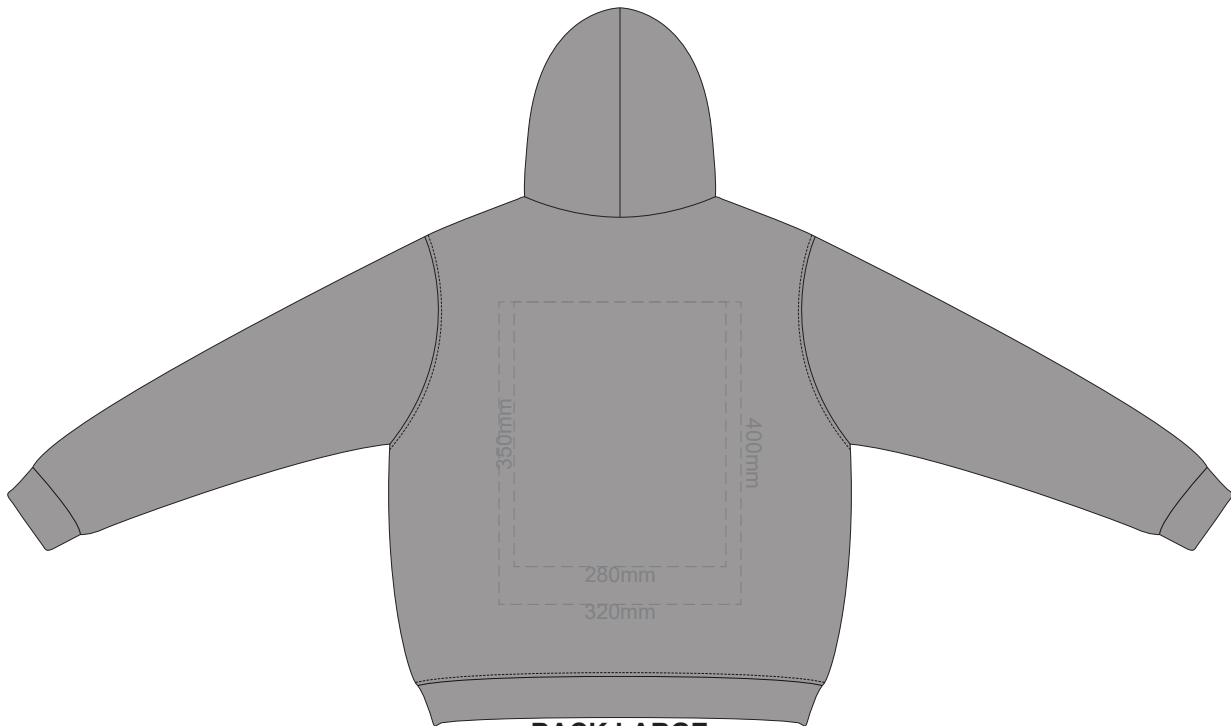

10% of Actual Size
Screen Print (3 col max)

FRONT EXTRA SMALL

10% of Actual Size
Screen Print (3 col max)

BACK EXTRA SMALL

10% of Actual Size
Screen Print (3 col max)

FRONT SMALL

10% of Actual Size
Screen Print (3 col max)

BACK EXTRA SMALL

10% of Actual Size
Screen Print (3 col max)

FRONT MEDIUM

10% of Actual Size
Screen Print (3 col max)

BACK MEDIUM

10% of Actual Size
Screen Print (3 col max)

FRONT LARGE

10% of Actual Size
Screen Print (3 col max)

BACK LARGE

10% of Actual Size
Screen Print (3 col max)

FRONT EXTRA LARGE

10% of Actual Size
Screen Print (3 col max)

BACK EXTRA LARGE

10% of Actual Size
Screen Print (3 col max)

FRONT XXL

10% of Actual Size
Screen Print (3 col max)

BACK 4XL

10% of Actual Size
Colourflex Transfer

FRONT EXTRA SMALL

10% of Actual Size
Colourflex Transfer

BACK EXTRA SMALL

Print area 280x200mm can be rotated to best suit.
Branding area can be moved anywhere within the red line.