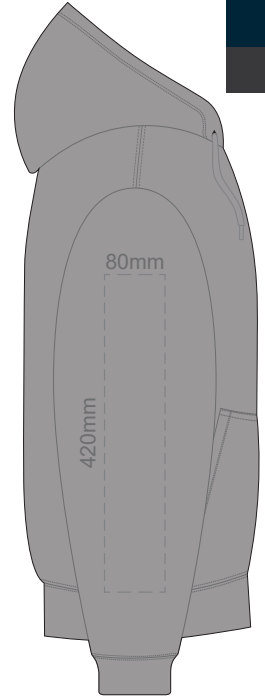

10% of Actual Size
Colourflex Transfer

FRONT XXL

10% of Actual Size
Colourflex Transfer

BACK XXL

Print area 280x200mm can be rotated to best suit.
Branding area can be moved anywhere within the red line.

10% of Actual Size
Colourflex Transfer

FRONT 3XL

10% of Actual Size
Colourflex Transfer

BACK 3XL

Print area 280x200mm can be rotated to best suit.
Branding area can be moved anywhere within the red line.

10% of Actual Size
Colourflex Transfer

FRONT 4XL

10% of Actual Size
Colourflex Transfer

BACK 4XL

Print area 280x200mm can be rotated to best suit.
Branding area can be moved anywhere within the red line.

10% of Actual Size
Colourflex Transfer

SIDE 1 XS

SIDE 2 XS

10% of Actual Size
Colourflex Transfer

10% of Actual Size
Colourflex Transfer

SIDE 1 SMALL

SIDE 2 SMALL

SIDE 1 LARGE

SIDE 2 LARGE

10% of Actual Size
Colourflex Transfer

10% of Actual Size
Colourflex Transfer