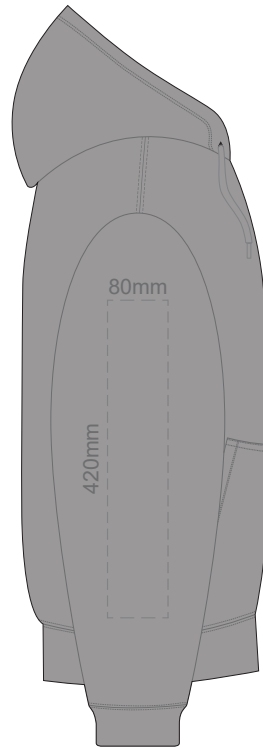

10% of Actual Size
Colourflex Transfer

BACK 4XL

Print area 280x200mm can be rotated to best suit.
Branding area can be moved anywhere within the red line.

10% of Actual Size
Colourflex Transfer

SIDE 1 XS

SIDE 2 XS

10% of Actual Size
Colourflex Transfer

10% of Actual Size
Colourflex Transfer

SIDE 1 SMALL

SIDE 2 SMALL

SIDE 1 LARGE

SIDE 2 LARGE

10% of Actual Size
Colourflex Transfer

10% of Actual Size
Colourflex Transfer

SIDE 1 MEDIUM

SIDE 2 MEDIUM

SIDE 1 XL

SIDE 2 XL

10% of Actual Size
Colourflex Transfer

SIDE 1 2XL

SIDE 2 2XL

10% of Actual Size
Colourflex Transfer

SIDE 1 3XL

SIDE 2 3XL

10% of Actual Size
Colourflex Transfer

SIDE 1 4XL

SIDE 2 4XL

10% of Actual Size
Embroidery

FRONT EXTRA SMALL

10% of Actual Size
Embroidery