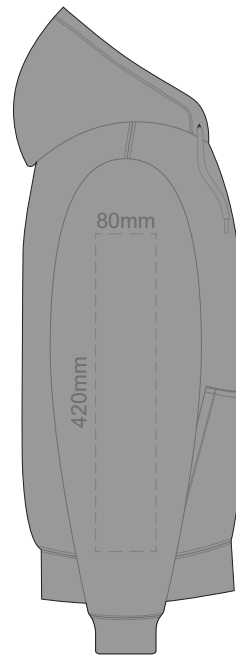

10% of Actual Size
Colourflex Transfer

FRONT XXL

10% of Actual Size
Colourflex Transfer

BACK XXL

Print area 280x200mm can be rotated to best suit.
Branding area can be moved anywhere within the red line.

10% of Actual Size
Colourflex Transfer

FRONT 3XL

10% of Actual Size
Colourflex Transfer

BACK 3XL

Print area 280x200mm can be rotated to best suit.
Branding area can be moved anywhere within the red line.

10% of Actual Size
Colourflex Transfer

FRONT 4XL

10% of Actual Size
Colourflex Transfer

BACK 4XL

Print area 280x200mm can be rotated to best suit.
Branding area can be moved anywhere within the red line.

10% of Actual Size
Colourflex Transfer

SIDE 1 XS

SIDE 2 XS

10% of Actual Size
Colourflex Transfer

10% of Actual Size
Colourflex Transfer

SIDE 1 SMALL

SIDE 2 SMALL

SIDE 1 LARGE

SIDE 2 LARGE

10% of Actual Size
Colourflex Transfer

10% of Actual Size
Colourflex Transfer