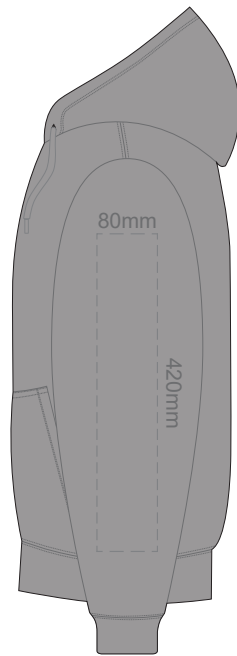

10% of Actual Size
Colourflex Transfer

FRONT XXL

10% of Actual Size
Colourflex Transfer

BACK XXL

Print area 280x200mm can be rotated to best suit.
Branding area can be moved anywhere within the red line.

10% of Actual Size
Colourflex Transfer

FRONT 3XL

10% of Actual Size
Colourflex Transfer

BACK 3XL

Print area 280x200mm can be rotated to best suit.
Branding area can be moved anywhere within the red line.

10% of Actual Size
Colourflex Transfer

FRONT 4XL

10% of Actual Size
Colourflex Transfer

BACK 4XL

Print area 280x200mm can be rotated to best suit.
Branding area can be moved anywhere within the red line.

10% of Actual Size
Colourflex Transfer

SIDE 1 XS

SIDE 2 XS

10% of Actual Size
Colourflex Transfer

10% of Actual Size
Colourflex Transfer

SIDE 1 SMALL

SIDE 2 SMALL

SIDE 1 LARGE

SIDE 2 LARGE

10% of Actual Size
Colourflex Transfer

10% of Actual Size
Colourflex Transfer