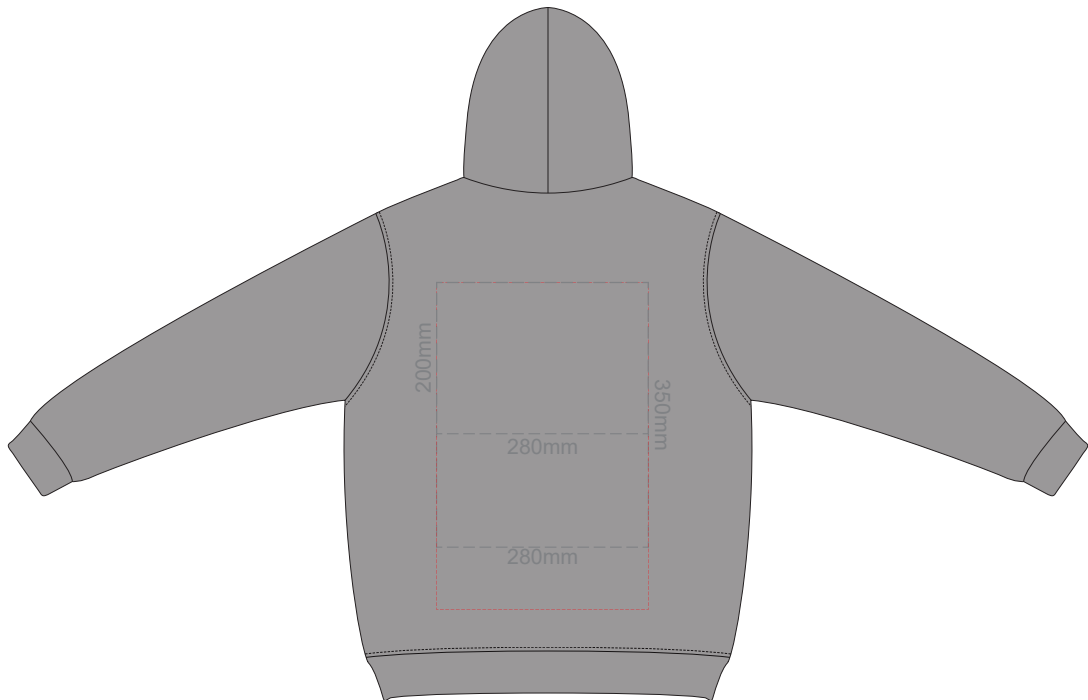

BACK XXL

10% of Actual Size
Screen Print (3 col max)

FRONT 3XL

10% of Actual Size
Screen Print (3 col max)

BACK 3XL

10% of Actual Size
Screen Print (3 col max)

FRONT 4XL

10% of Actual Size
Screen Print (3 col max)

BACK 4XL

10% of Actual Size
Colourflex Transfer

FRONT EXTRA SMALL

10% of Actual Size
Colourflex Transfer

BACK EXTRA SMALL

Print area 280x200mm can be rotated to best suit.
Branding area can be moved anywhere within the red line.

10% of Actual Size
Colourflex Transfer

FRONT SMALL

10% of Actual Size
Colourflex Transfer

BACK SMALL

Print area 280x200mm can be rotated to best suit.
Branding area can be moved **anywhere within the red line.**

10% of Actual Size
Colourflex Transfer

FRONT MEDIUM

10% of Actual Size
Colourflex Transfer

BACK MEDIUM

Print area 280x200mm can be rotated to best suit.
Branding area can be moved anywhere within the red line.