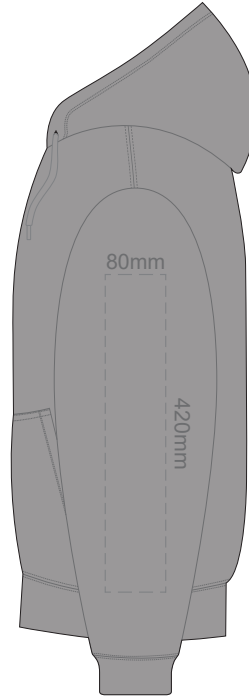

FRONT 3XL

10% of Actual Size
Colourflex Transfer

BACK 3XL

Print area 280x200mm can be rotated to best suit.
Branding area can be moved anywhere within the red line.

10% of Actual Size
Colourflex Transfer

FRONT 4XL

10% of Actual Size
Colourflex Transfer

BACK 4XL

Print area 280x200mm can be rotated to best suit.
Branding area can be moved anywhere within the red line.

10% of Actual Size
Colourflex Transfer

SIDE 1 XS

SIDE 2 XS

10% of Actual Size
Colourflex Transfer

10% of Actual Size
Colourflex Transfer

SIDE 1 SMALL

SIDE 2 SMALL

SIDE 1 LARGE

SIDE 2 LARGE

10% of Actual Size
Colourflex Transfer

10% of Actual Size
Colourflex Transfer

SIDE 1 MEDIUM

SIDE 2 MEDIUM

SIDE 1 XL

SIDE 2 XL

10% of Actual Size
Colourflex Transfer

SIDE 1 2XL

SIDE 2 2XL

10% of Actual Size
Colourflex Transfer