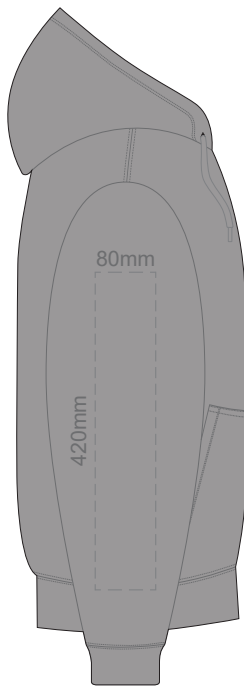

10% of Actual Size
Colourflex Transfer

BACK 4XL

Print area 280x200mm can be rotated to best suit.
Branding area can be moved anywhere within the red line.

10% of Actual Size
Colourflex Transfer

SIDE 1 XS

SIDE 2 XS

10% of Actual Size
Colourflex Transfer

10% of Actual Size
Colourflex Transfer

SIDE 1 SMALL

SIDE 2 SMALL

SIDE 1 LARGE

SIDE 2 LARGE

10% of Actual Size
Colourflex Transfer

10% of Actual Size
Colourflex Transfer

SIDE 1 MEDIUM

SIDE 2 MEDIUM

SIDE 1 XL

SIDE 2 XL

10% of Actual Size
Colourflex Transfer

SIDE 1 2XL

SIDE 2 2XL

10% of Actual Size
Colourflex Transfer

SIDE 1 3XL

SIDE 2 3XL

10% of Actual Size
Colourflex Transfer

SIDE 1 4XL

SIDE 2 4XL

10% of Actual Size
Embroidery

FRONT EXTRA SMALL

10% of Actual Size
Embroidery