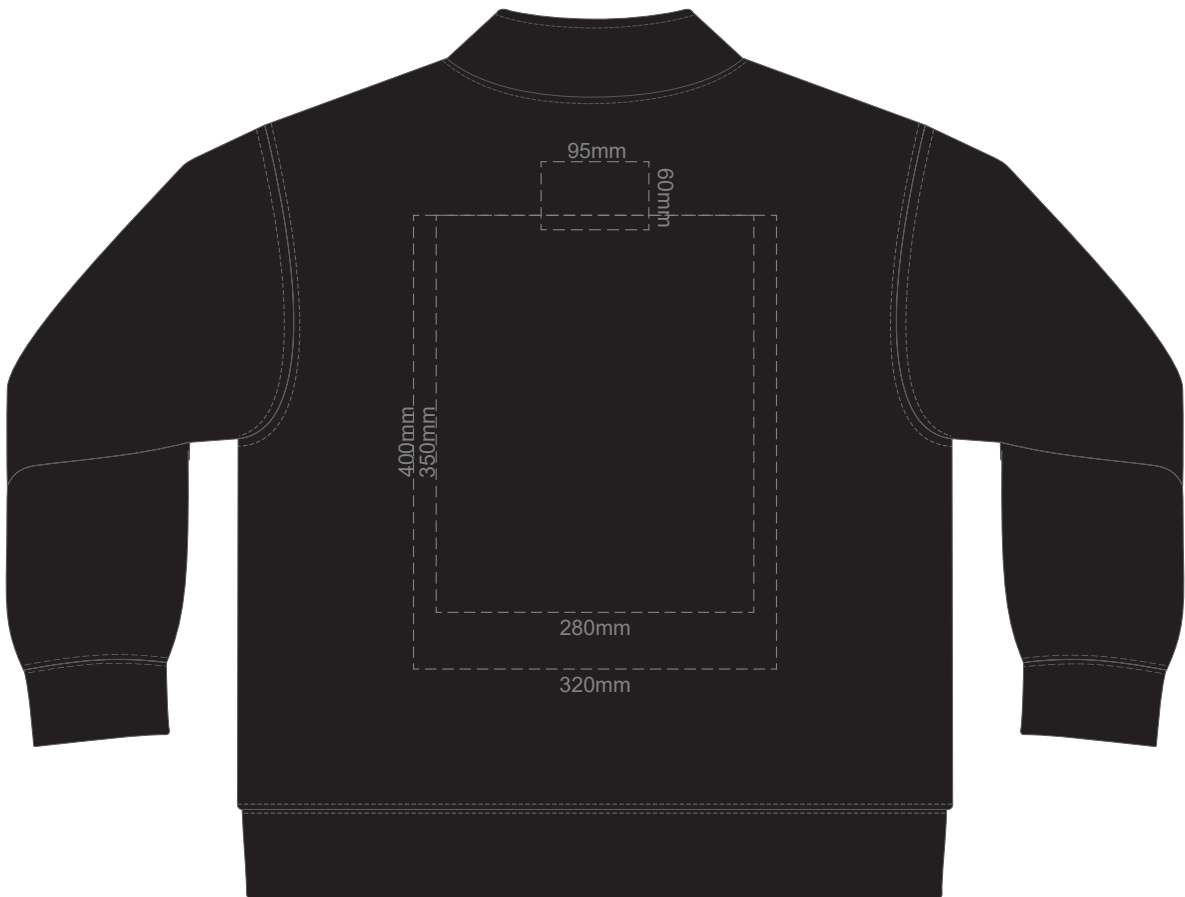

FRONT UNISEX LARGE

BACK UNISEX LARGE

15% of Actual Size
Screen Print (3 col max)

FRONT UNISEX EXTRA LARGE

BACK UNISEX EXTRA LARGE

15% of Actual Size
Screen Print (3 col max)

FRONT UNISEX XXL

BACK UNISEX XXL

15% of Actual Size
Screen Print (3 col max)

FRONT UNISEX 3XL

BACK UNISEX 3XL

15% of Actual Size
Colourflex Transfer

FRONT UNISEX SMALL

BACK UNISEX SMALL

Print area 280x200mm can be rotated to best suit.

Branding area can be moved **anywhere within the red line.**

15% of Actual Size
Colourflex Transfer

FRONT UNISEX MEDIUM

BACK UNISEX MEDIUM

Print area 280x200mm can be rotated to best suit.

Branding area can be moved **anywhere within the red line.**

15% of Actual Size
Colourflex Transfer

FRONT UNISEX LARGE

BACK UNISEX LARGE

Print area 280x200mm can be rotated to best suit.

Branding area can be moved **anywhere within the red line.**

15% of Actual Size
Colourflex Transfer

FRONT UNISEX EXTRA LARGE