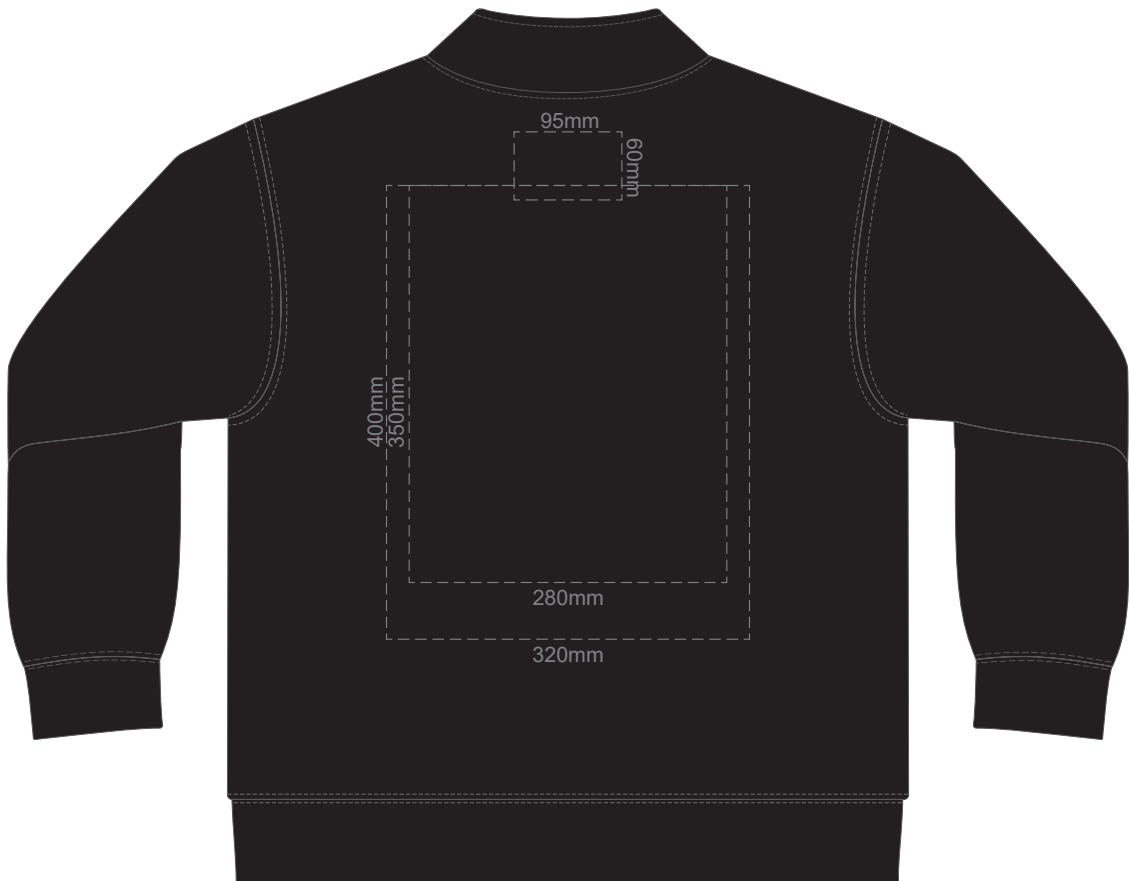

FRONT UNISEX LARGE

BACK UNISEX LARGE

15% of Actual Size
Screen Print (3 col max)

FRONT UNISEX EXTRA LARGE

BACK UNISEX EXTRA LARGE

15% of Actual Size
Screen Print (3 col max)

FRONT UNISEX XXL

BACK UNISEX XXL

15% of Actual Size
Screen Print (3 col max)

FRONT UNISEX 3XL

BACK UNISEX 3XL

15% of Actual Size
Colourflex Transfer

FRONT UNISEX SMALL

BACK UNISEX SMALL

Print area 280x200mm can be rotated to best suit.

Branding area can be moved **anywhere within the red line.**

15% of Actual Size
Colourflex Transfer

FRONT UNISEX MEDIUM

BACK UNISEX MEDIUM

Print area 280x200mm can be rotated to best suit.

Branding area can be moved **anywhere within the red line.**

15% of Actual Size
Colourflex Transfer

FRONT UNISEX LARGE

BACK UNISEX LARGE

Print area 280x200mm can be rotated to best suit.

Branding area can be moved **anywhere within the red line.**

15% of Actual Size
Colourflex Transfer

FRONT UNISEX EXTRA LARGE