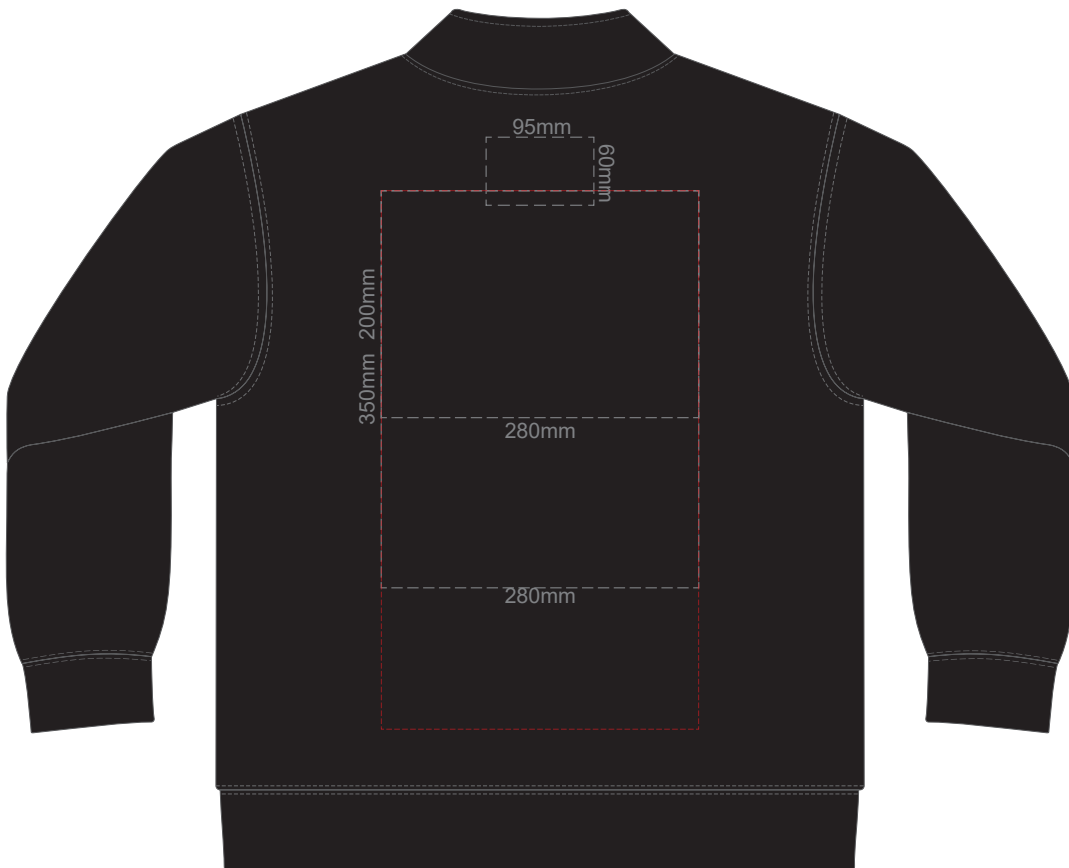

15% of Actual Size
Screen Print (3 col max)

FRONT UNISEX 3XL

BACK UNISEX 3XL

15% of Actual Size
Colourflex Transfer

FRONT UNISEX SMALL

BACK UNISEX SMALL

Print area 280x200mm can be rotated to best suit.

Branding area can be moved **anywhere within the red line.**

15% of Actual Size
Colourflex Transfer

FRONT UNISEX MEDIUM

BACK UNISEX MEDIUM

Print area 280x200mm can be rotated to best suit.

Branding area can be moved **anywhere within the red line.**

15% of Actual Size
Colourflex Transfer

FRONT UNISEX LARGE

BACK UNISEX LARGE

Print area 280x200mm can be rotated to best suit.

Branding area can be moved **anywhere within the red line.**

15% of Actual Size
Colourflex Transfer

FRONT UNISEX EXTRA LARGE

BACK UNISEX EXTRA LARGE

Print area 280x200mm can be rotated to best suit.

Branding area can be moved **anywhere within the red line.**

15% of Actual Size
Colourflex Transfer

FRONT UNISEX XXL

BACK UNISEX XXL