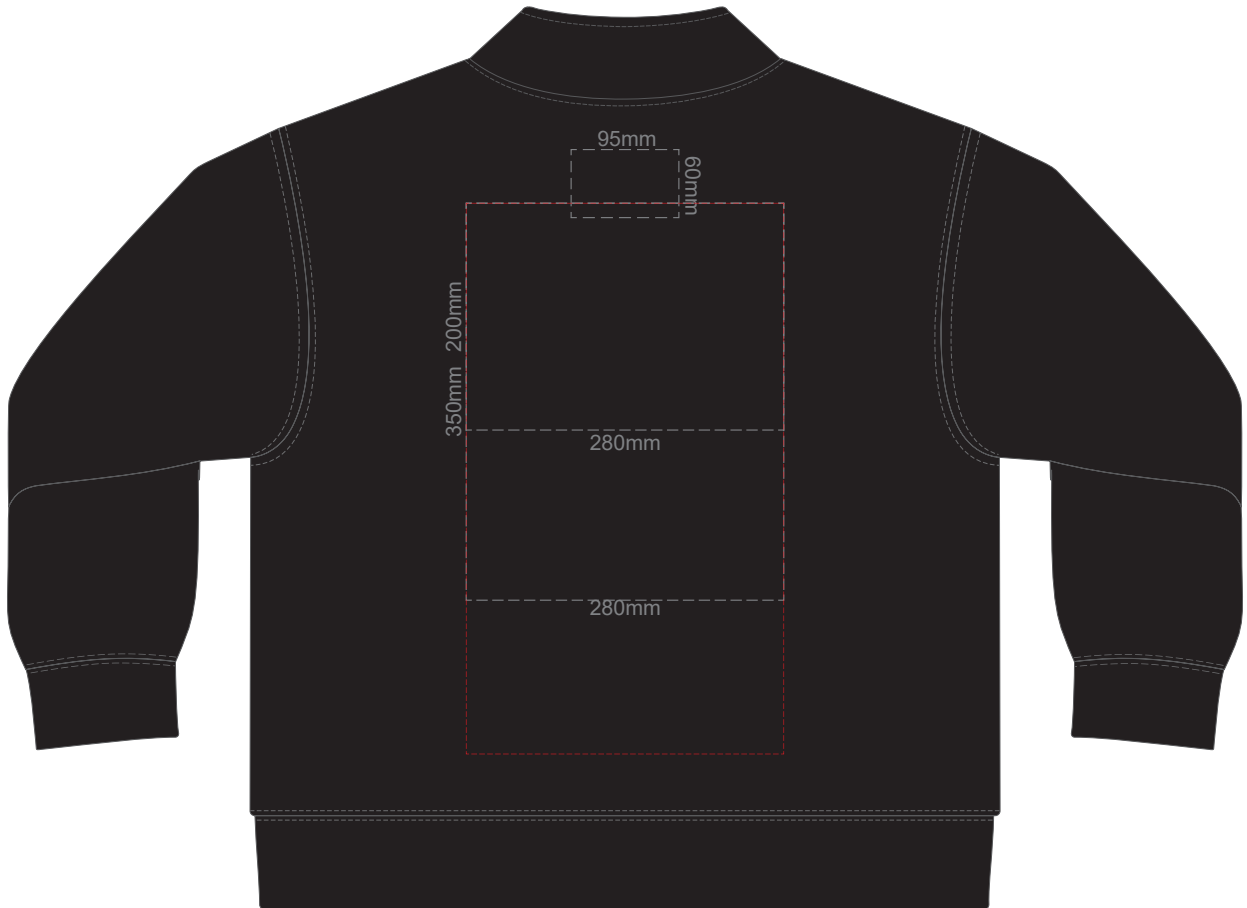

15% of Actual Size
Colourflex Transfer

FRONT UNISEX MEDIUM

BACK UNISEX MEDIUM

Print area 280x200mm can be rotated to best suit.

Branding area can be moved **anywhere within the red line.**

15% of Actual Size
Colourflex Transfer

FRONT UNISEX LARGE

BACK UNISEX LARGE

Print area 280x200mm can be rotated to best suit.

Branding area can be moved **anywhere within the red line.**

15% of Actual Size
Colourflex Transfer

FRONT UNISEX EXTRA LARGE

BACK UNISEX EXTRA LARGE

Print area 280x200mm can be rotated to best suit.

Branding area can be moved **anywhere within the red line.**

15% of Actual Size
Colourflex Transfer

FRONT UNISEX XXL

BACK UNISEX XXL

Print area 280x200mm can be rotated to best suit.
Branding area can be moved **anywhere within the red line.**

15% of Actual Size
Colourflex Transfer

FRONT UNISEX 3XL

BACK UNISEX 3XL

Print area 280x200mm can be rotated to best suit.
Branding area can be moved **anywhere within the red line.**