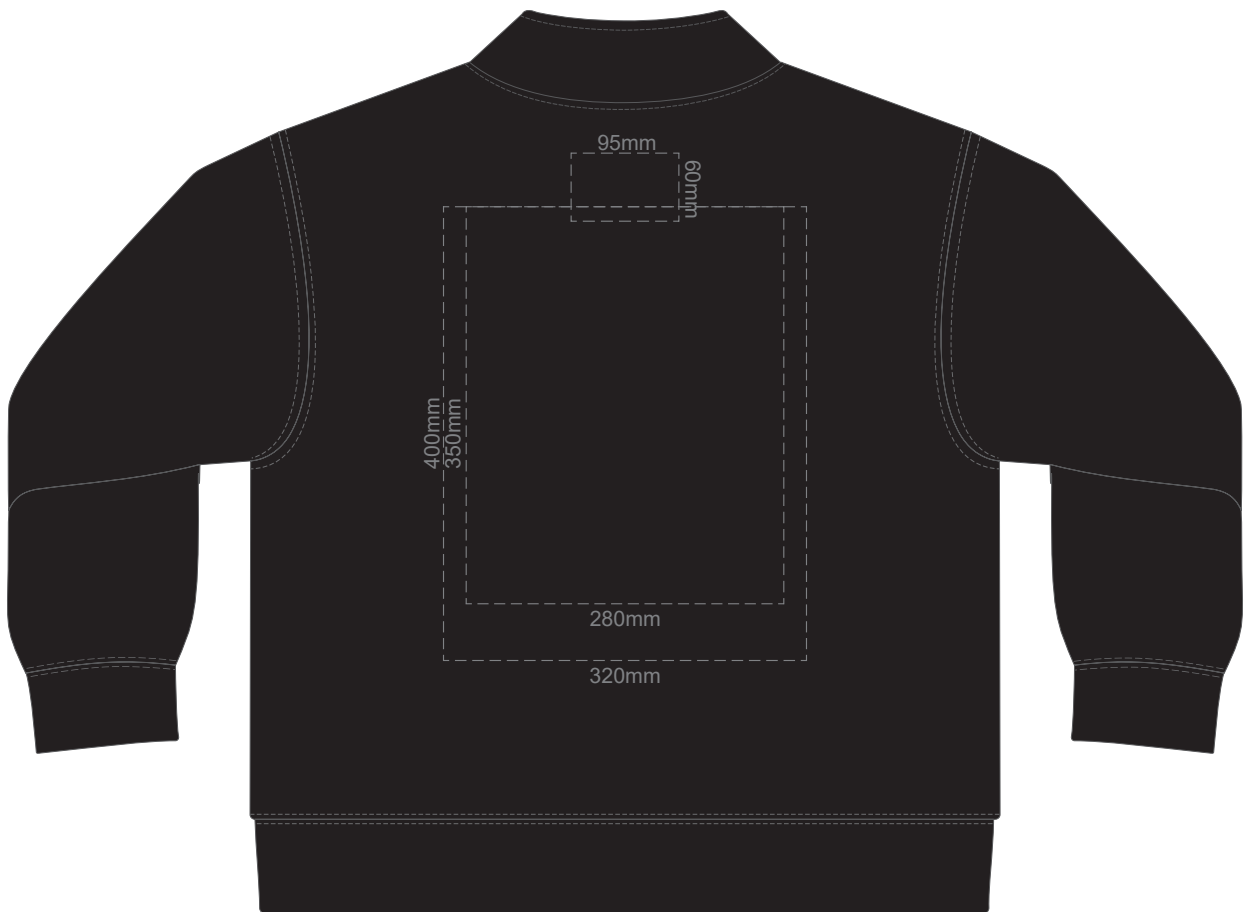

FRONT UNISEX LARGE

BACK UNISEX LARGE

15% of Actual Size
Screen Print (3 col max)

FRONT UNISEX EXTRA LARGE

BACK UNISEX EXTRA LARGE

15% of Actual Size
Screen Print (3 col max)

FRONT UNISEX XXL

BACK UNISEX XXL

15% of Actual Size
Screen Print (3 col max)

FRONT UNISEX 3XL

BACK UNISEX 3XL

15% of Actual Size
Colourflex Transfer

FRONT UNISEX SMALL

BACK UNISEX SMALL

Print area 280x200mm can be rotated to best suit.

Branding area can be moved **anywhere within the red line.**

15% of Actual Size
Colourflex Transfer

FRONT UNISEX MEDIUM

BACK UNISEX MEDIUM

Print area 280x200mm can be rotated to best suit.

Branding area can be moved **anywhere within the red line.**

15% of Actual Size
Colourflex Transfer

FRONT UNISEX LARGE

BACK UNISEX LARGE

Print area 280x200mm can be rotated to best suit.

Branding area can be moved **anywhere within the red line.**

15% of Actual Size
Colourflex Transfer

FRONT UNISEX EXTRA LARGE