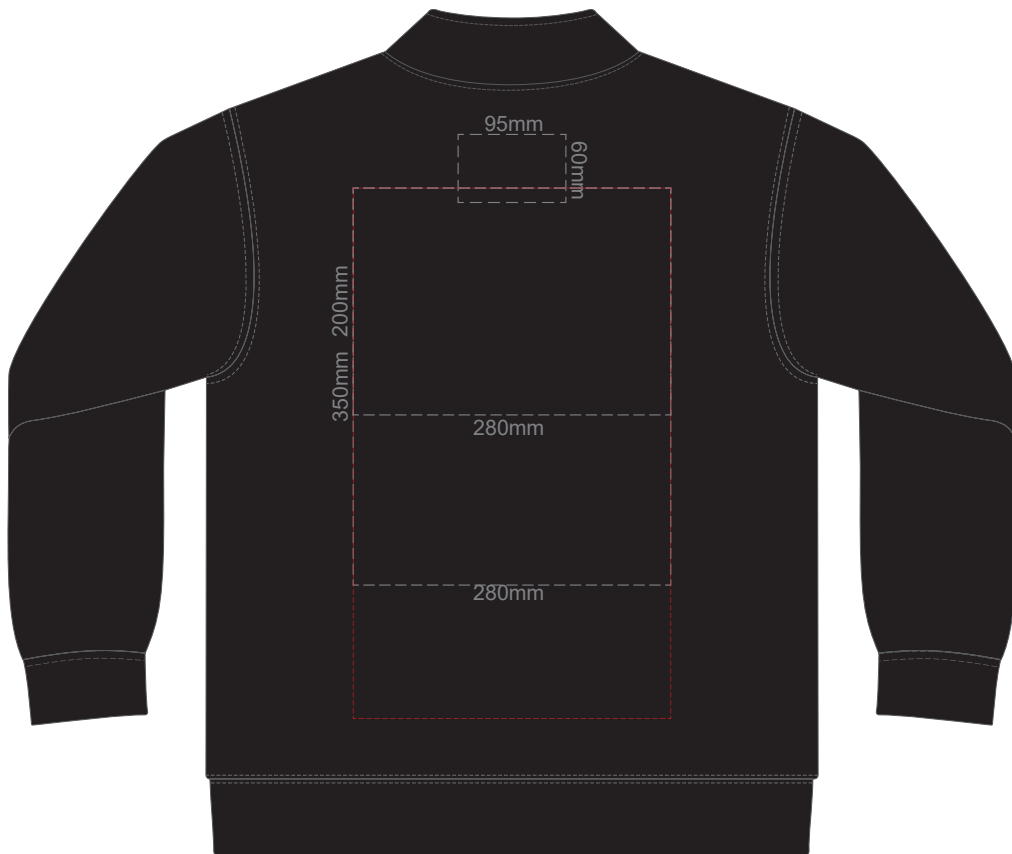

15% of Actual Size
Screen Print (3 col max)

FRONT UNISEX 3XL

BACK UNISEX 3XL

15% of Actual Size
Colourflex Transfer

FRONT UNISEX SMALL

BACK UNISEX SMALL

Print area 280x200mm can be rotated to best suit.

Branding area can be moved **anywhere within the red line.**

15% of Actual Size
Colourflex Transfer

FRONT UNISEX MEDIUM

BACK UNISEX MEDIUM

Print area 280x200mm can be rotated to best suit.

Branding area can be moved **anywhere within the red line.**

15% of Actual Size
Colourflex Transfer

FRONT UNISEX LARGE

BACK UNISEX LARGE

Print area 280x200mm can be rotated to best suit.

Branding area can be moved **anywhere within the red line.**

15% of Actual Size
Colourflex Transfer

FRONT UNISEX EXTRA LARGE

BACK UNISEX EXTRA LARGE

Print area 280x200mm can be rotated to best suit.

Branding area can be moved **anywhere within the red line.**

15% of Actual Size
Colourflex Transfer

FRONT UNISEX XXL

BACK UNISEX XXL