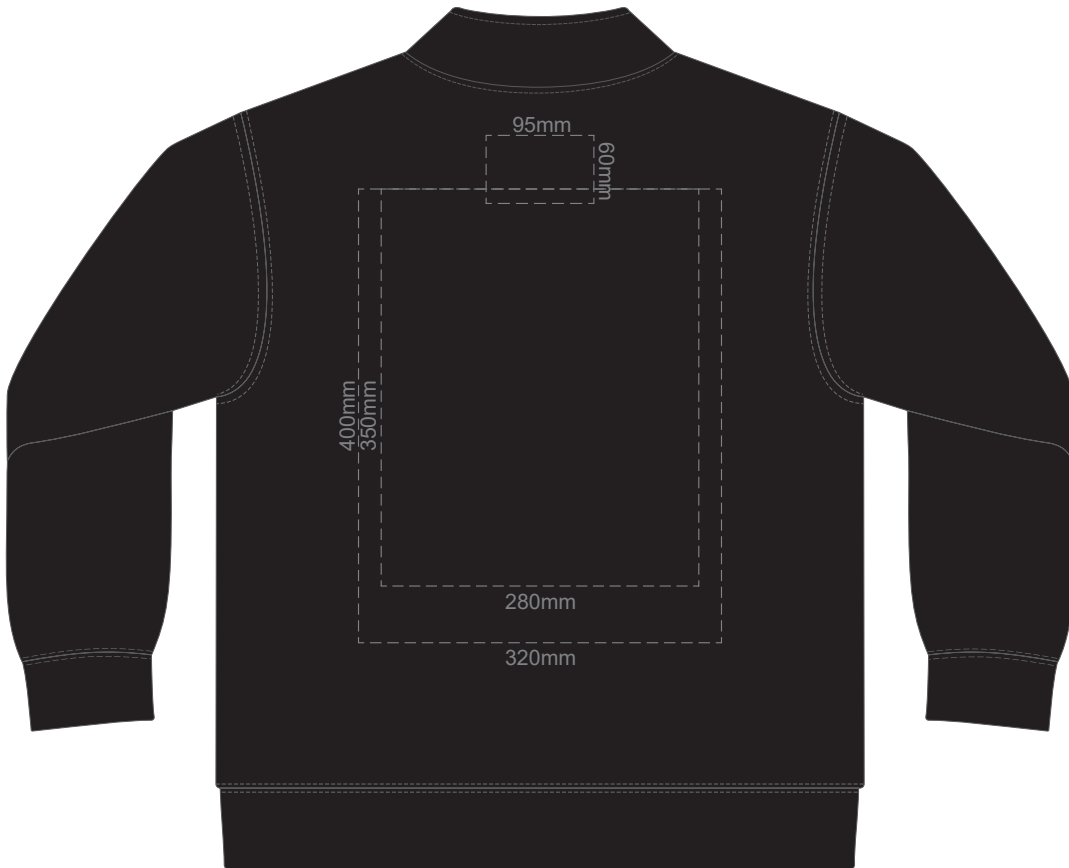

BACK UNISEX LARGE