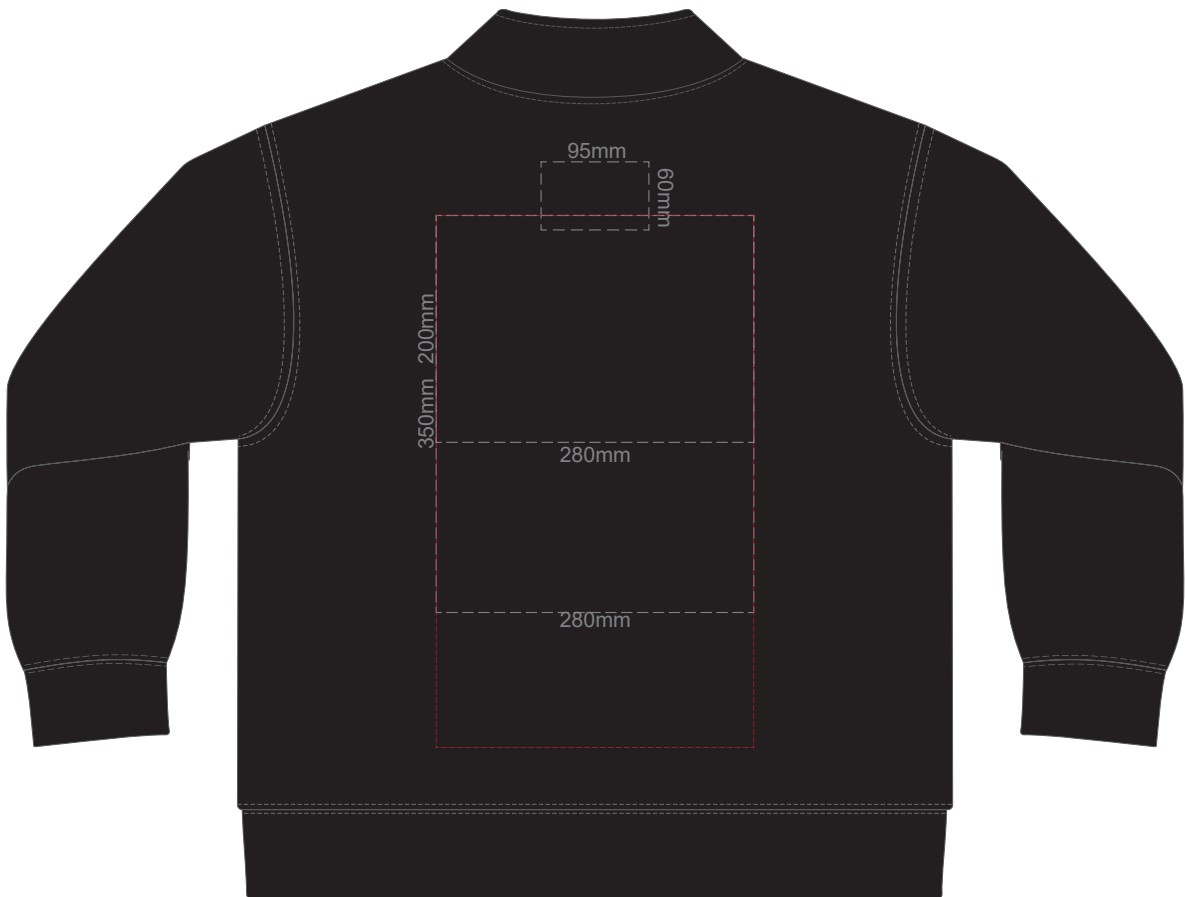

15% of Actual Size
Colourflex Transfer

FRONT UNISEX MEDIUM

BACK UNISEX MEDIUM

Print area 280x200mm can be rotated to best suit.

Branding area can be moved **anywhere within the red line.**

15% of Actual Size
Colourflex Transfer

FRONT UNISEX LARGE

BACK UNISEX LARGE

Print area 280x200mm can be rotated to best suit.

Branding area can be moved **anywhere within the red line.**

15% of Actual Size
Colourflex Transfer

FRONT UNISEX EXTRA LARGE

BACK UNISEX EXTRA LARGE

Print area 280x200mm can be rotated to best suit.

Branding area can be moved **anywhere within the red line.**

15% of Actual Size
Colourflex Transfer

FRONT UNISEX XXL

BACK UNISEX XXL

Print area 280x200mm can be rotated to best suit.
Branding area can be moved **anywhere within the red line.**

15% of Actual Size
Colourflex Transfer

FRONT UNISEX 3XL

BACK UNISEX 3XL

Print area 280x200mm can be rotated to best suit.
Branding area can be moved **anywhere within the red line.**