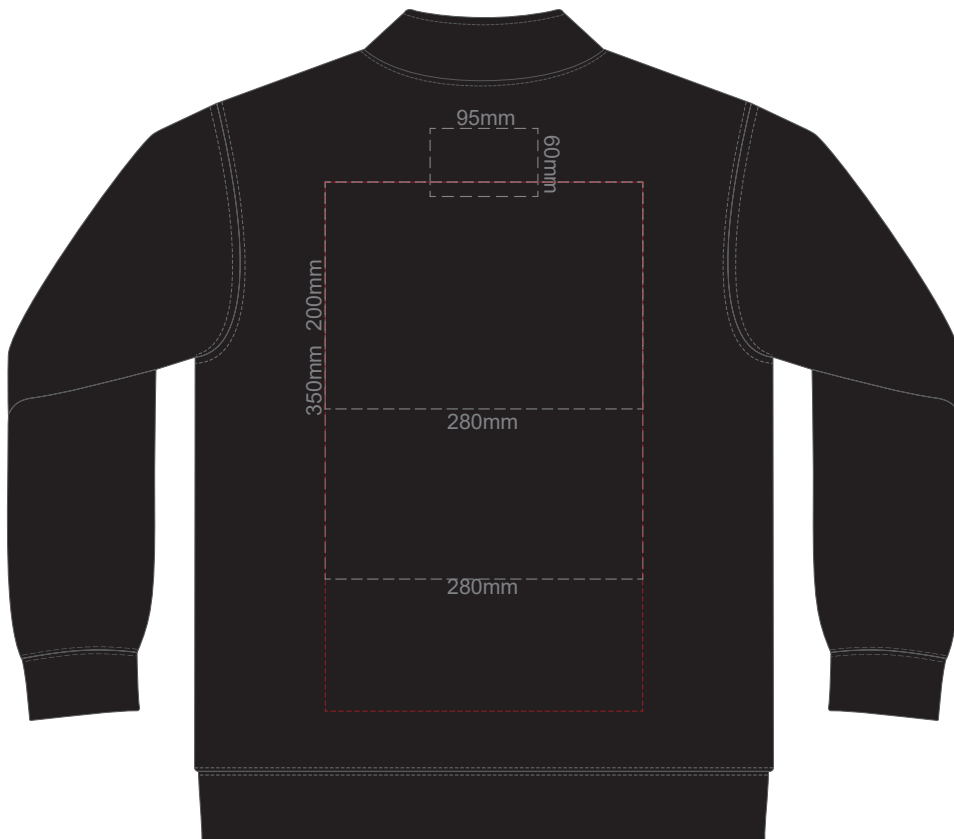

15% of Actual Size
Screen Print (3 col max)

FRONT UNISEX 3XL

BACK UNISEX 3XL

15% of Actual Size
Colourflex Transfer

FRONT UNISEX SMALL

BACK UNISEX SMALL

Print area 280x200mm can be rotated to best suit.

Branding area can be moved **anywhere within the red line.**

15% of Actual Size
Colourflex Transfer

FRONT UNISEX MEDIUM

BACK UNISEX MEDIUM

Print area 280x200mm can be rotated to best suit.

Branding area can be moved **anywhere within the red line.**

15% of Actual Size
Colourflex Transfer

FRONT UNISEX LARGE

BACK UNISEX LARGE

Print area 280x200mm can be rotated to best suit.

Branding area can be moved **anywhere within the red line.**

15% of Actual Size
Colourflex Transfer

FRONT UNISEX EXTRA LARGE

BACK UNISEX EXTRA LARGE

Print area 280x200mm can be rotated to best suit.

Branding area can be moved **anywhere within the red line.**

15% of Actual Size
Colourflex Transfer

FRONT UNISEX XXL

BACK UNISEX XXL