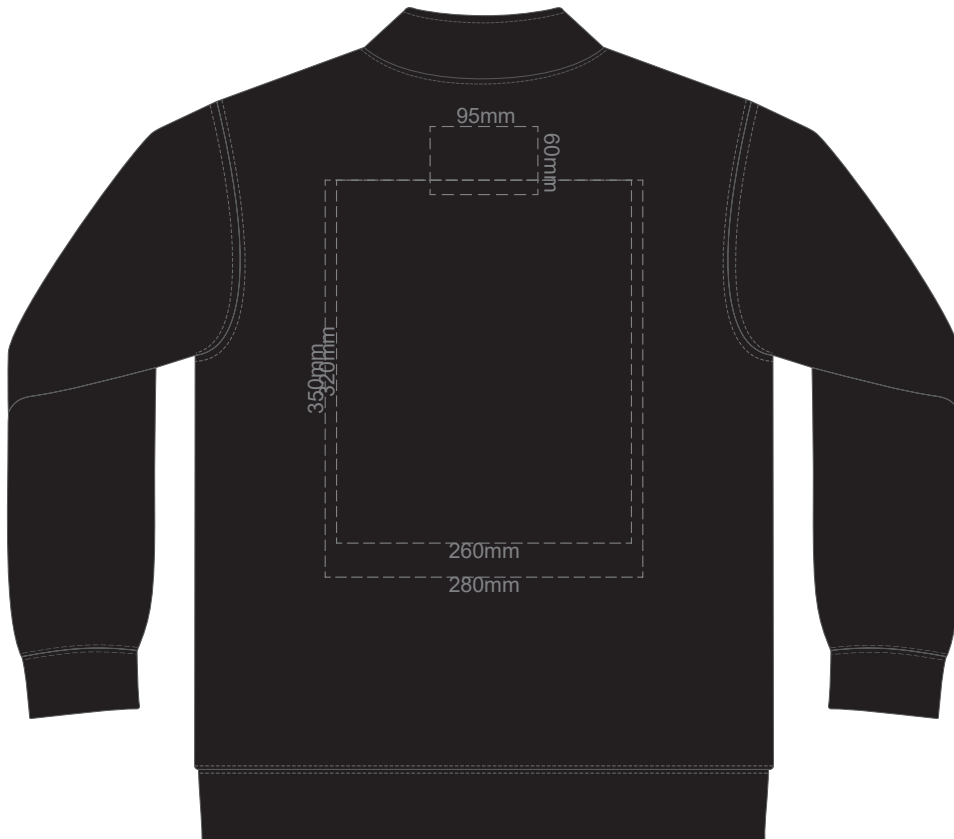

15% of Actual Size
Screen Print (3 col max)

FRONT UNISEX SMALL

BACK UNISEX SMALL

15% of Actual Size
Screen Print (3 col max)

FRONT UNISEX MEDIUM

BACK UNISEX MEDIUM

15% of Actual Size
Screen Print (3 col max)

15% of Actual Size
Screen Print (3 col max)

FRONT UNISEX 3XL

BACK UNISEX 3XL

15% of Actual Size
Colourflex Transfer

FRONT UNISEX SMALL

BACK UNISEX SMALL

Print area 280x200mm can be rotated to best suit.

Branding area can be moved **anywhere within the red line.**

15% of Actual Size
Colourflex Transfer

FRONT UNISEX MEDIUM

BACK UNISEX MEDIUM

Print area 280x200mm can be rotated to best suit.

Branding area can be moved **anywhere within the red line.**

15% of Actual Size
Colourflex Transfer

FRONT UNISEX LARGE

BACK UNISEX LARGE

Print area 280x200mm can be rotated to best suit.

Branding area can be moved **anywhere within the red line.**

15% of Actual Size
Colourflex Transfer

FRONT UNISEX EXTRA LARGE