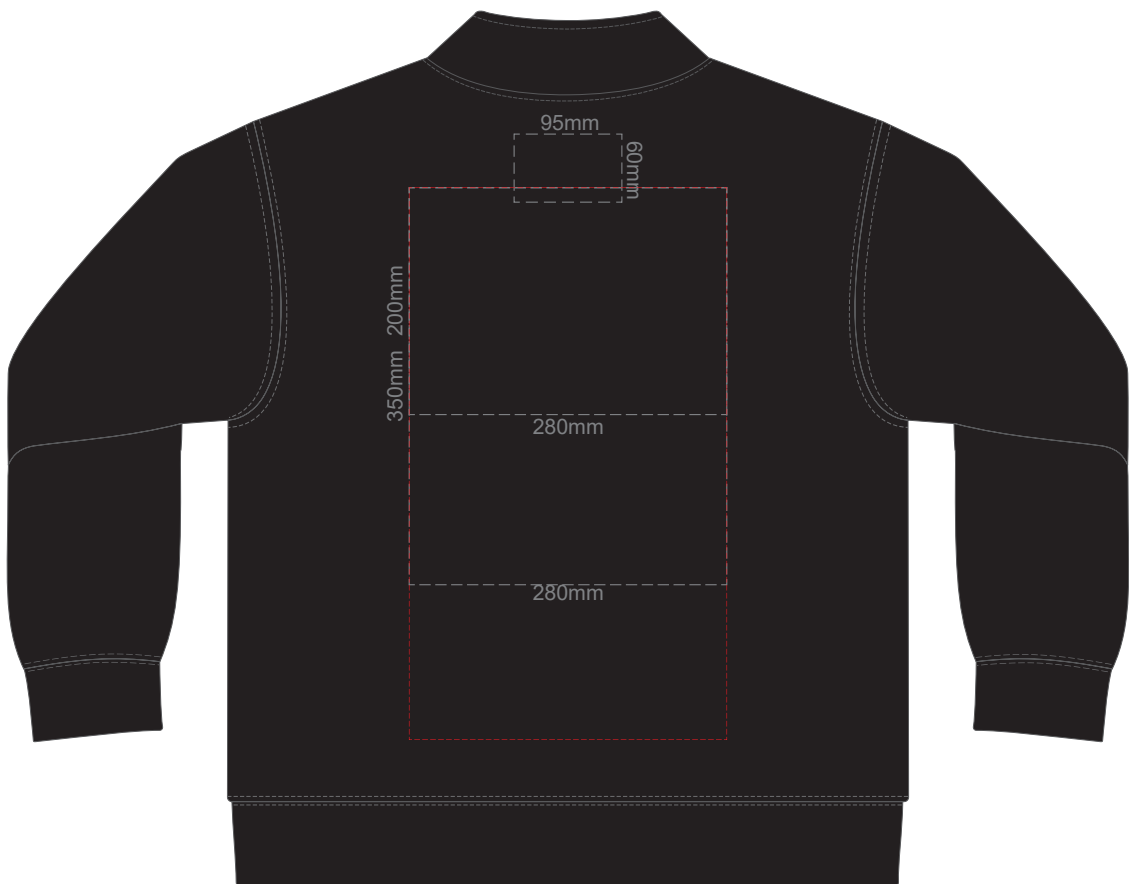

15% of Actual Size
Screen Print (3 col max)

FRONT UNISEX 3XL

BACK UNISEX 3XL

15% of Actual Size
Colourflex Transfer

FRONT UNISEX SMALL

BACK UNISEX SMALL

Print area 280x200mm can be rotated to best suit.

Branding area can be moved **anywhere within the red line.**

15% of Actual Size
Colourflex Transfer

FRONT UNISEX MEDIUM

BACK UNISEX MEDIUM

Print area 280x200mm can be rotated to best suit.

Branding area can be moved **anywhere within the red line.**

15% of Actual Size
Colourflex Transfer

FRONT UNISEX LARGE

BACK UNISEX LARGE

Print area 280x200mm can be rotated to best suit.

Branding area can be moved **anywhere within the red line.**

15% of Actual Size
Colourflex Transfer

FRONT UNISEX EXTRA LARGE

BACK UNISEX EXTRA LARGE

Print area 280x200mm can be rotated to best suit.

Branding area can be moved **anywhere within the red line.**

15% of Actual Size
Colourflex Transfer

FRONT UNISEX XXL

BACK UNISEX XXL