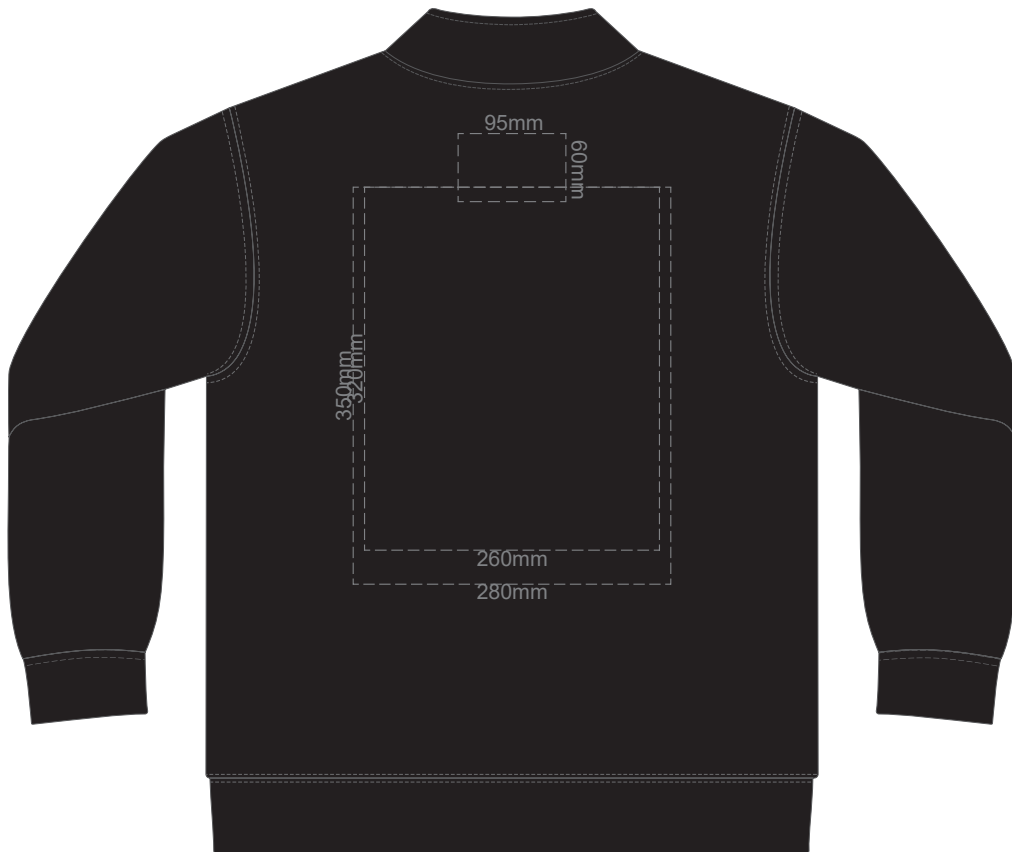

15% of Actual Size
Screen Print (3 col max)

FRONT UNISEX SMALL

BACK UNISEX SMALL

15% of Actual Size
Screen Print (3 col max)

FRONT UNISEX MEDIUM

BACK UNISEX MEDIUM

15% of Actual Size
Screen Print (3 col max)

15% of Actual Size
Screen Print (3 col max)

FRONT UNISEX 3XL

BACK UNISEX 3XL

15% of Actual Size
Colourflex Transfer

FRONT UNISEX SMALL

BACK UNISEX SMALL

Print area 280x200mm can be rotated to best suit.

Branding area can be moved **anywhere within the red line.**

15% of Actual Size
Colourflex Transfer

FRONT UNISEX MEDIUM

BACK UNISEX MEDIUM

Print area 280x200mm can be rotated to best suit.

Branding area can be moved **anywhere within the red line.**

15% of Actual Size
Colourflex Transfer

FRONT UNISEX LARGE

BACK UNISEX LARGE

Print area 280x200mm can be rotated to best suit.

Branding area can be moved **anywhere within the red line.**

15% of Actual Size
Colourflex Transfer

FRONT UNISEX EXTRA LARGE