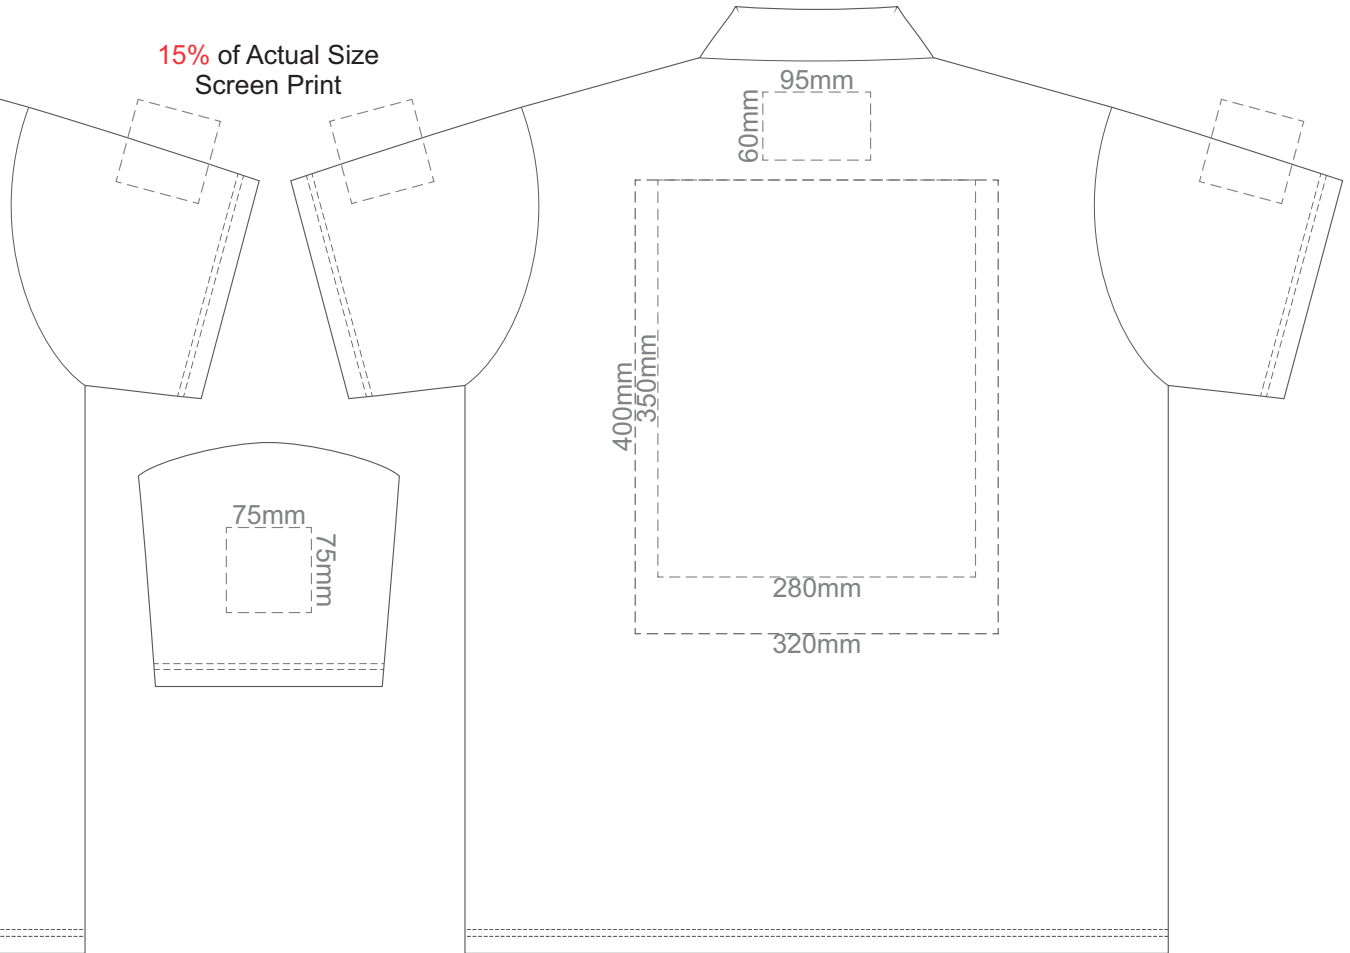

BACK ADULT LARGE

15% of Actual Size
Screen Print

FRONT ADULT XL

BACK ADULT XL

15% of Actual Size
Screen Print

FRONT ADULT XXL

BACK ADULT XXL

15% of Actual Size
Colourflex Transfer

FRONT ADULT SMALL

BACK ADULT SMALL

Print area 280x200mm can be rotated to best suit.

15% of Actual Size
Colourflex Transfer

FRONT ADULT MEDIUM

BACK ADULT MEDIUM

Print area 280x200mm can be rotated to best suit.

15% of Actual Size
Colourflex Transfer

FRONT ADULT LARGE

BACK ADULT LARGE

Print area 280x200mm can be rotated to best suit.

15% of Actual Size
Colourflex Transfer

FRONT ADULT XL

BACK ADULT XL

Print area 280x200mm can be rotated to best suit.

15% of Actual Size
Colourflex Transfer

FRONT ADULT XXL

BACK ADULT XXL

Print area 280x200mm can be rotated to best suit.

15% of Actual Size
Embroidery

FRONT ADULT SMALL

15% of Actual Size
Embroidery

FRONT ADULT MEDIUM