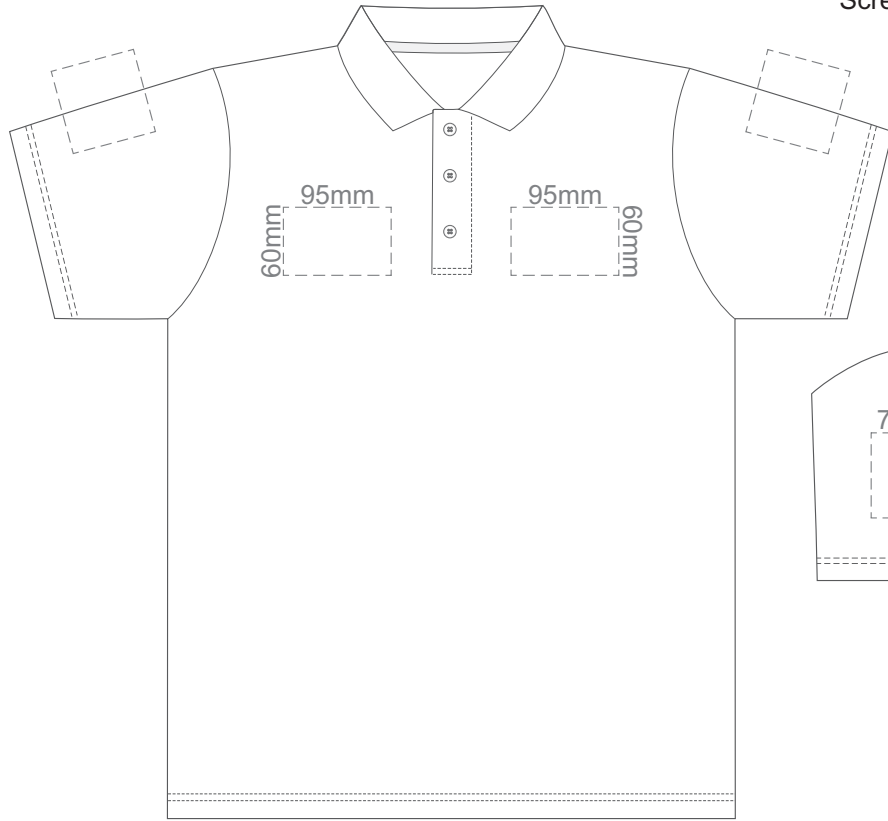

15% of Actual Size
Screen Print

FRONT ADULT SMALL

BACK ADULT SMALL

15% of Actual Size
Screen Print

FRONT ADULT MEDIUM

BACK ADULT MEDIUM

15% of Actual Size
Screen Print

FRONT ADULT LARGE

FRONT ADULT SMALL

BACK ADULT SMALL

Print area 280x200mm can be rotated to best suit.

15% of Actual Size
Colourflex Transfer

FRONT ADULT MEDIUM

BACK ADULT MEDIUM

Print area 280x200mm can be rotated to best suit.

15% of Actual Size
Colourflex Transfer

FRONT ADULT LARGE

BACK ADULT LARGE

Print area 280x200mm can be rotated to best suit.

15% of Actual Size
Colourflex Transfer

FRONT ADULT XL

BACK ADULT XL

Print area 280x200mm can be rotated to best suit.

15% of Actual Size
Colourflex Transfer

FRONT ADULT XXL

BACK ADULT XXL

Print area 280x200mm can be rotated to best suit.

15% of Actual Size
Embroidery

FRONT ADULT SMALL

15% of Actual Size
Embroidery

FRONT ADULT MEDIUM