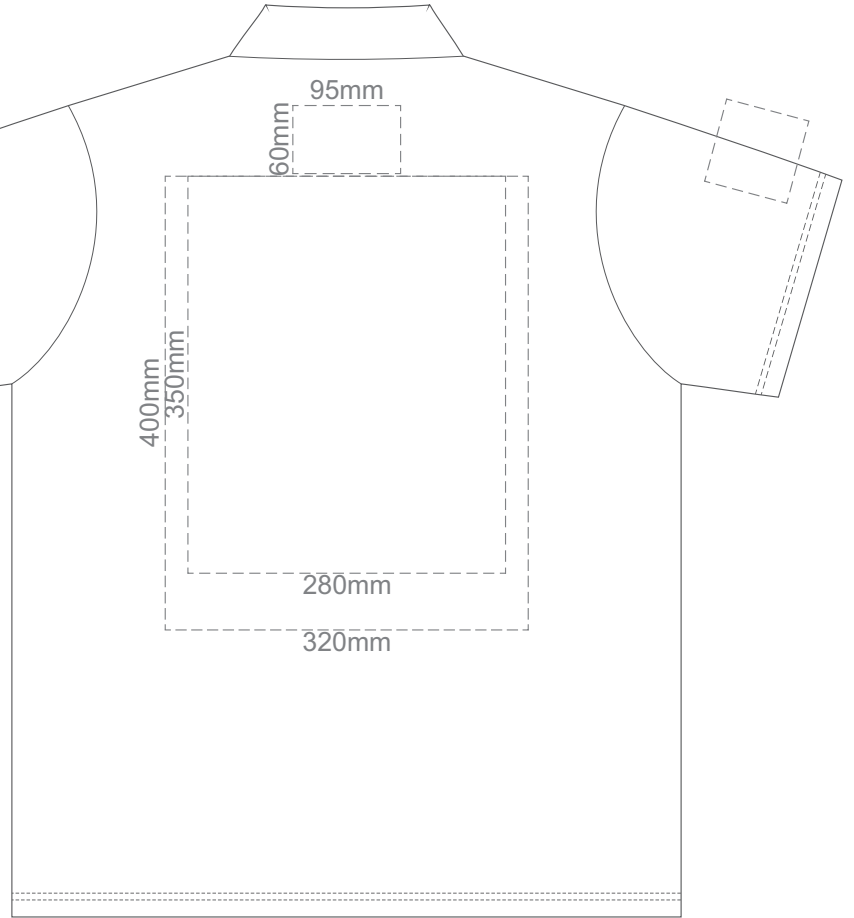

BACK ADULT XL