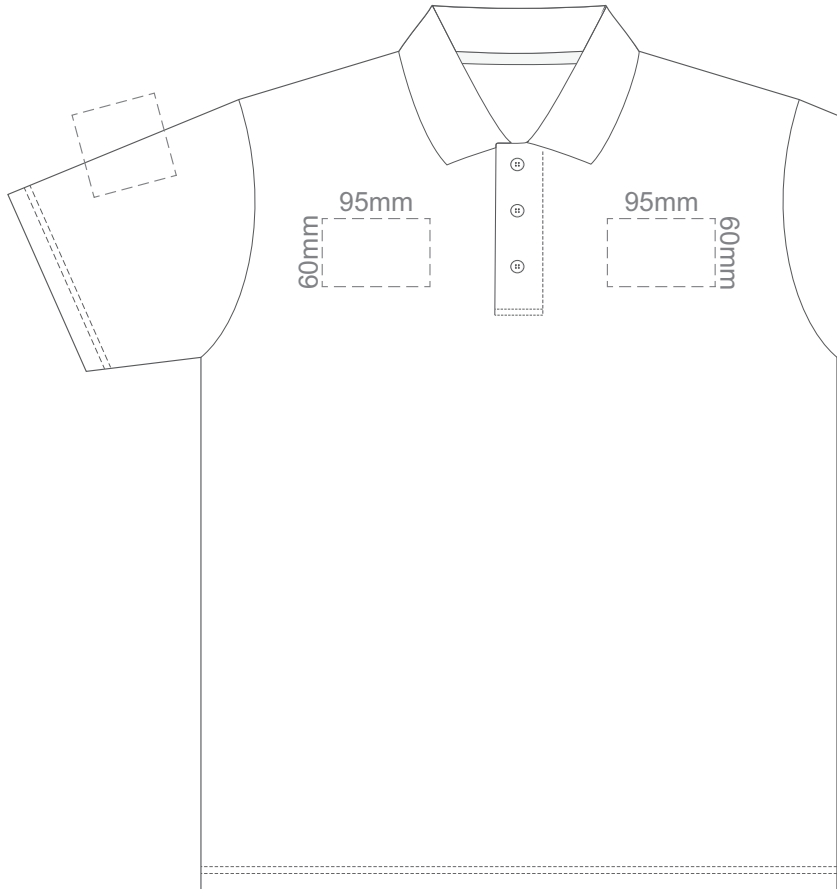

15% of Actual Size
Screen Print

FRONT ADULT SMALL

BACK ADULT SMALL

15% of Actual Size
Screen Print

FRONT ADULT MEDIUM

BACK ADULT MEDIUM

15% of Actual Size
Screen Print

FRONT ADULT LARGE

FRONT ADULT SMALL

BACK ADULT SMALL

Print area 280x200mm can be rotated to best suit.

15% of Actual Size
Colourflex Transfer

FRONT ADULT MEDIUM

BACK ADULT MEDIUM

Print area 280x200mm can be rotated to best suit.

15% of Actual Size
Colourflex Transfer

FRONT ADULT LARGE

BACK ADULT LARGE

Print area 280x200mm can be rotated to best suit.

15% of Actual Size
Colourflex Transfer

FRONT ADULT XL

BACK ADULT XL

Print area 280x200mm can be rotated to best suit.

15% of Actual Size
Colourflex Transfer

FRONT ADULT XXL

BACK ADULT XXL

Print area 280x200mm can be rotated to best suit.

15% of Actual Size
Embroidery

FRONT ADULT SMALL

15% of Actual Size
Embroidery

FRONT ADULT MEDIUM