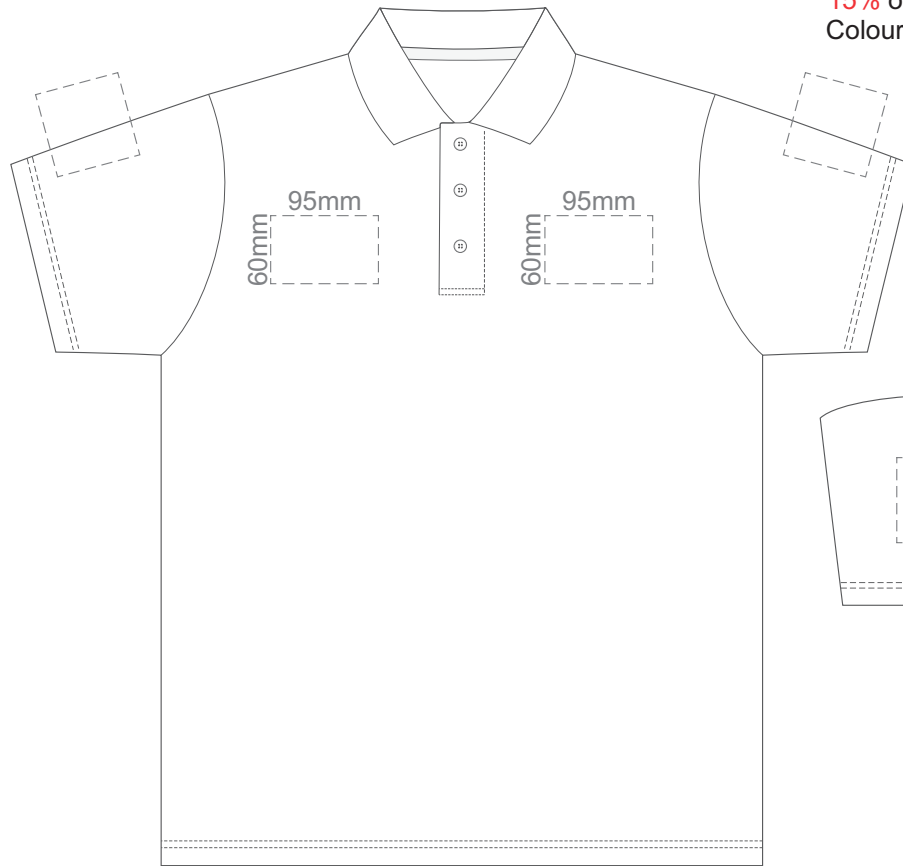

BACK ADULT LARGE

15% of Actual Size
Screen Print

FRONT ADULT XL

BACK ADULT XL

15% of Actual Size
Screen Print

FRONT ADULT XXL

BACK ADULT XXL

15% of Actual Size
Colourflex Transfer

FRONT ADULT SMALL

BACK ADULT SMALL

Print area 280x200mm can be rotated to best suit.

15% of Actual Size
Colourflex Transfer

FRONT ADULT MEDIUM

BACK ADULT MEDIUM

Print area 280x200mm can be rotated to best suit.

15% of Actual Size
Colourflex Transfer

FRONT ADULT LARGE

BACK ADULT LARGE

Print area 280x200mm can be rotated to best suit.

15% of Actual Size
Colourflex Transfer

FRONT ADULT XL

BACK ADULT XL

Print area 280x200mm can be rotated to best suit.

15% of Actual Size
Colourflex Transfer

FRONT ADULT XXL

BACK ADULT XXL

Print area 280x200mm can be rotated to best suit.

15% of Actual Size
Embroidery

FRONT ADULT SMALL

15% of Actual Size
Embroidery

FRONT ADULT MEDIUM