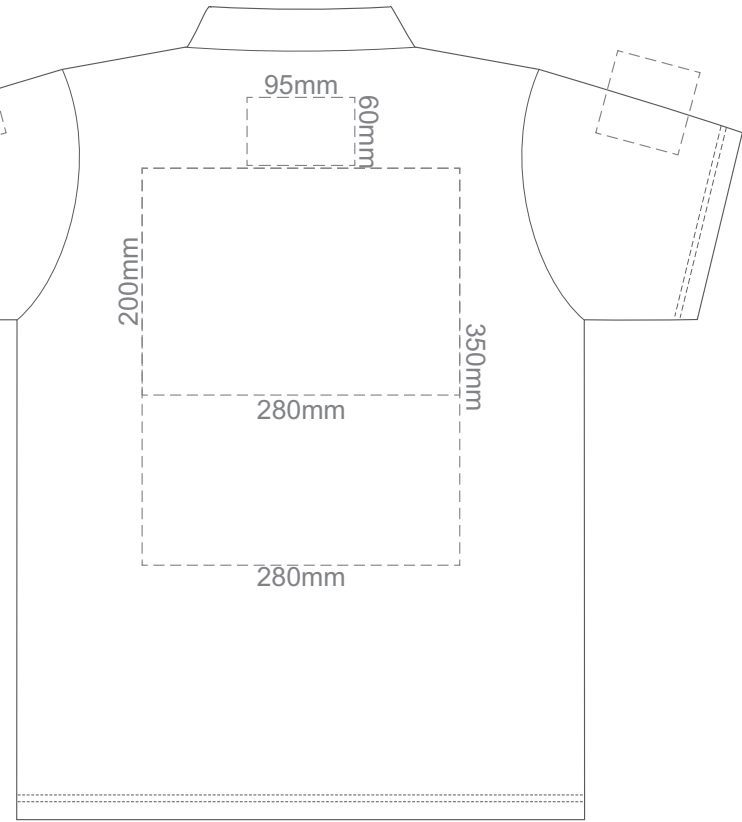

BACK ADULT LARGE

15% of Actual Size
Screen Print

FRONT ADULT XL

BACK ADULT XL

15% of Actual Size
Screen Print

FRONT ADULT XXL

BACK ADULT XXL

15% of Actual Size
Colourflex Transfer

FRONT ADULT SMALL

BACK ADULT SMALL

Print area 280x200mm can be rotated to best suit.

15% of Actual Size
Colourflex Transfer

FRONT ADULT MEDIUM

BACK ADULT MEDIUM

Print area 280x200mm can be rotated to best suit.

15% of Actual Size
Colourflex Transfer

FRONT ADULT LARGE

BACK ADULT LARGE

Print area 280x200mm can be rotated to best suit.

15% of Actual Size
Colourflex Transfer

FRONT ADULT XL

BACK ADULT XL

Print area 280x200mm can be rotated to best suit.

15% of Actual Size
Colourflex Transfer

FRONT ADULT XXL

BACK ADULT XXL

Print area 280x200mm can be rotated to best suit.

15% of Actual Size
Embroidery

FRONT ADULT SMALL

15% of Actual Size
Embroidery

FRONT ADULT MEDIUM