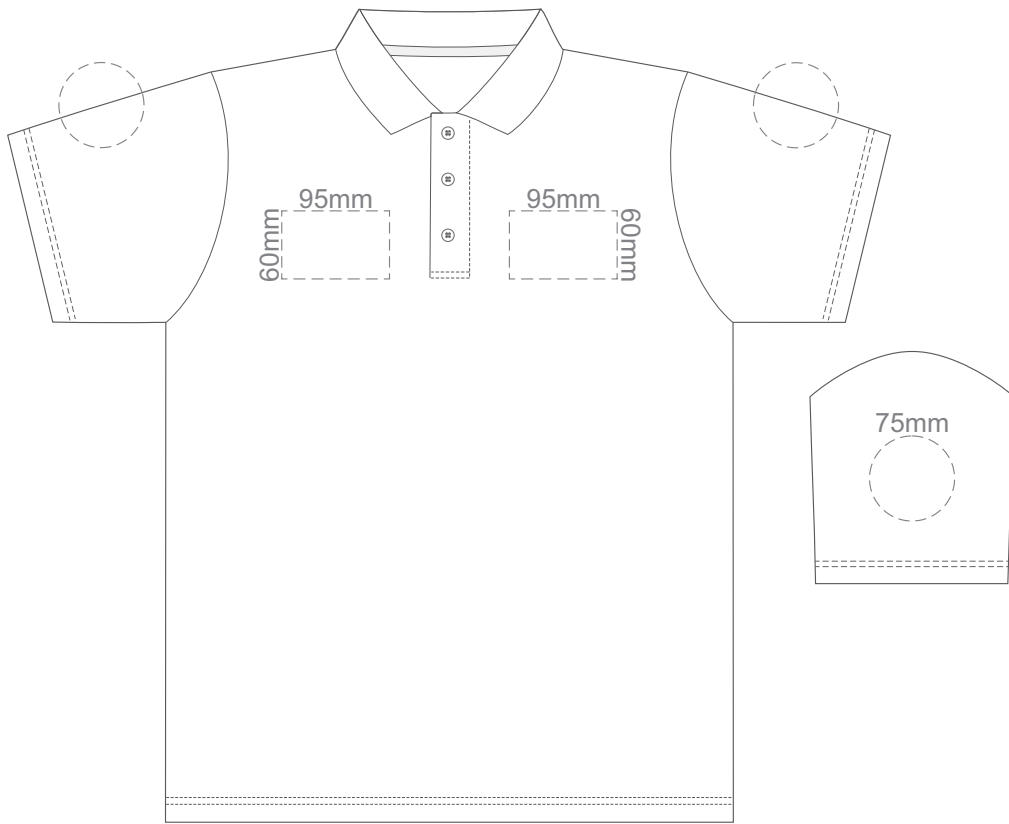

FRONT ADULT SMALL

BACK ADULT SMALL

Print area 280x200mm can be rotated to best suit.

15% of Actual Size
Colourflex Transfer

FRONT ADULT MEDIUM

BACK ADULT MEDIUM

Print area 280x200mm can be rotated to best suit.

15% of Actual Size
Colourflex Transfer

FRONT ADULT LARGE

BACK ADULT LARGE

Print area 280x200mm can be rotated to best suit.

15% of Actual Size
Colourflex Transfer

FRONT ADULT XL

BACK ADULT XL

Print area 280x200mm can be rotated to best suit.

15% of Actual Size
Colourflex Transfer

FRONT ADULT XXL

BACK ADULT XXL

Print area 280x200mm can be rotated to best suit.

15% of Actual Size
Embroidery

FRONT ADULT SMALL

15% of Actual Size
Embroidery

FRONT ADULT MEDIUM

15% of Actual Size
Embroidery

FRONT ADULT LARGE

15% of Actual Size
Embroidery

FRONT ADULT XL

15% of Actual Size
Embroidery

FRONT ADULT XXL