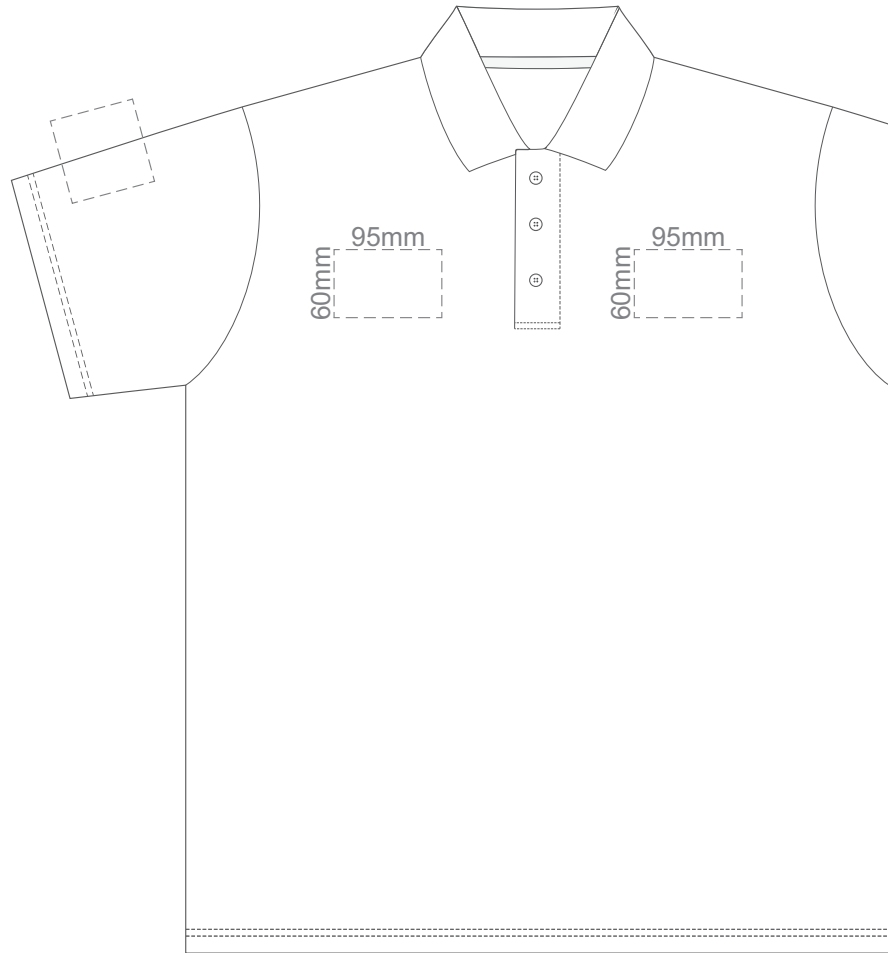

FRONT ADULT SMALL

BACK ADULT SMALL

Print area 280x200mm can be rotated to best suit.

15% of Actual Size
Colourflex Transfer

FRONT ADULT MEDIUM

BACK ADULT MEDIUM

Print area 280x200mm can be rotated to best suit.

15% of Actual Size
Colourflex Transfer

FRONT ADULT LARGE

BACK ADULT LARGE

Print area 280x200mm can be rotated to best suit.

15% of Actual Size
Colourflex Transfer

FRONT ADULT XL

BACK ADULT XL

Print area 280x200mm can be rotated to best suit.

15% of Actual Size
Colourflex Transfer

FRONT ADULT XXL

BACK ADULT XXL

Print area 280x200mm can be rotated to best suit.

15% of Actual Size
Embroidery

FRONT ADULT SMALL

15% of Actual Size
Embroidery

FRONT ADULT MEDIUM