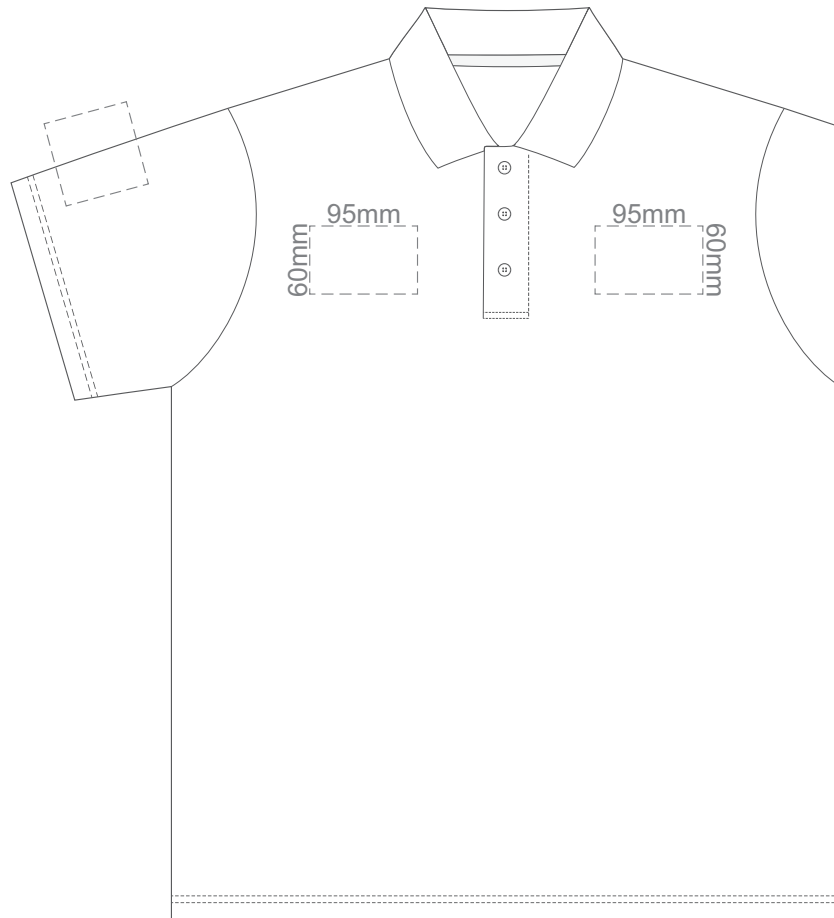

FRONT ADULT SMALL

BACK ADULT SMALL

Print area 280x200mm can be rotated to best suit.

15% of Actual Size
Colourflex Transfer

FRONT ADULT MEDIUM

BACK ADULT MEDIUM

Print area 280x200mm can be rotated to best suit.

15% of Actual Size
Colourflex Transfer

FRONT ADULT LARGE

BACK ADULT LARGE

Print area 280x200mm can be rotated to best suit.

15% of Actual Size
Colourflex Transfer

FRONT ADULT XL

BACK ADULT XL

Print area 280x200mm can be rotated to best suit.

15% of Actual Size
Colourflex Transfer

FRONT ADULT XXL

BACK ADULT XXL

Print area 280x200mm can be rotated to best suit.

15% of Actual Size
Embroidery

FRONT ADULT SMALL

15% of Actual Size
Embroidery

FRONT ADULT MEDIUM