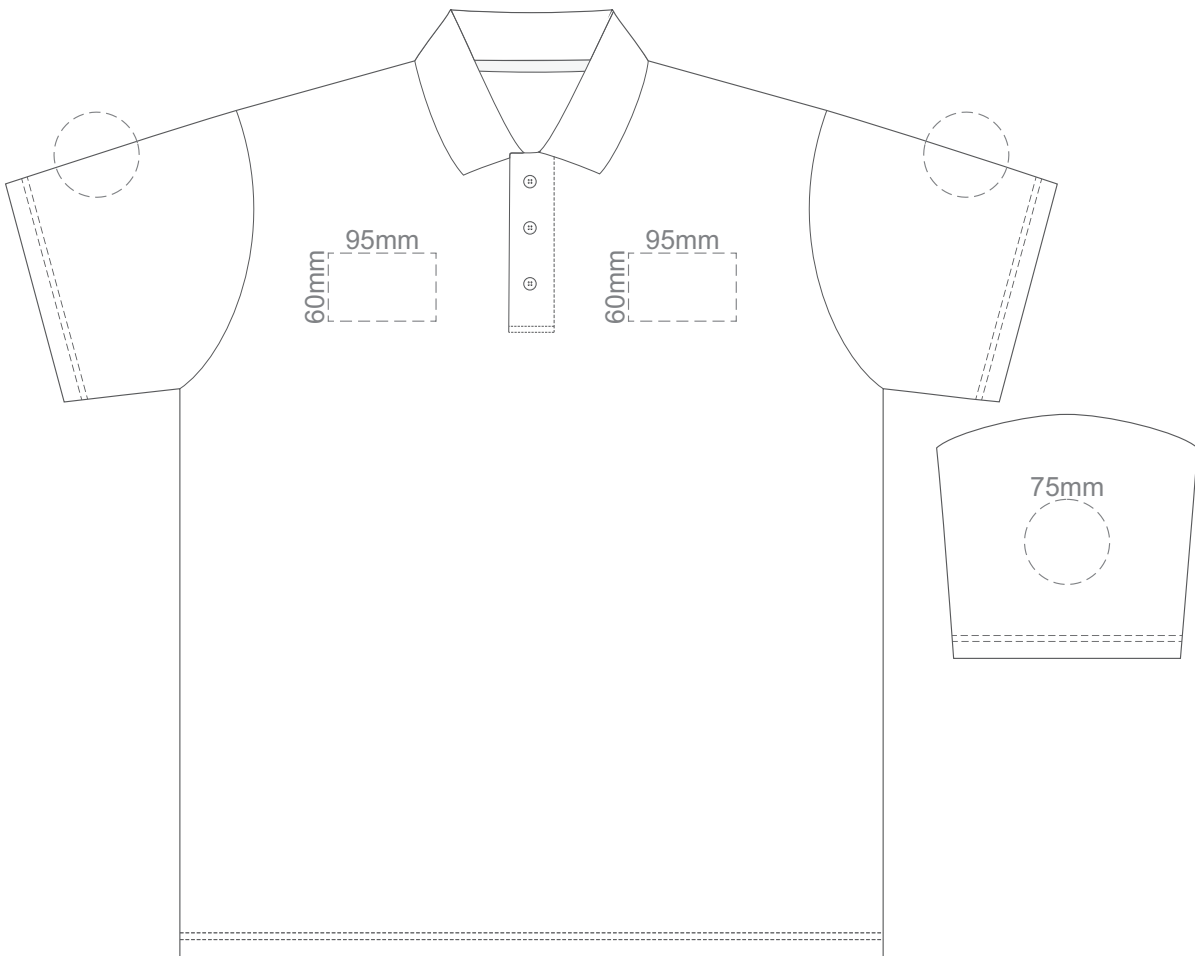

FRONT ADULT SMALL

BACK ADULT SMALL

Print area 280x200mm can be rotated to best suit.

15% of Actual Size
Colourflex Transfer

FRONT ADULT MEDIUM

BACK ADULT MEDIUM

Print area 280x200mm can be rotated to best suit.

15% of Actual Size
Colourflex Transfer

FRONT ADULT LARGE

BACK ADULT LARGE

Print area 280x200mm can be rotated to best suit.

15% of Actual Size
Colourflex Transfer

FRONT ADULT XL

BACK ADULT XL

Print area 280x200mm can be rotated to best suit.

15% of Actual Size
Colourflex Transfer

FRONT ADULT XXL

BACK ADULT XXL

Print area 280x200mm can be rotated to best suit.

15% of Actual Size
Embroidery

FRONT ADULT SMALL

15% of Actual Size
Embroidery

FRONT ADULT MEDIUM

15% of Actual Size
Embroidery

FRONT ADULT LARGE

15% of Actual Size
Embroidery

FRONT ADULT XL

15% of Actual Size
Embroidery

FRONT ADULT XXL