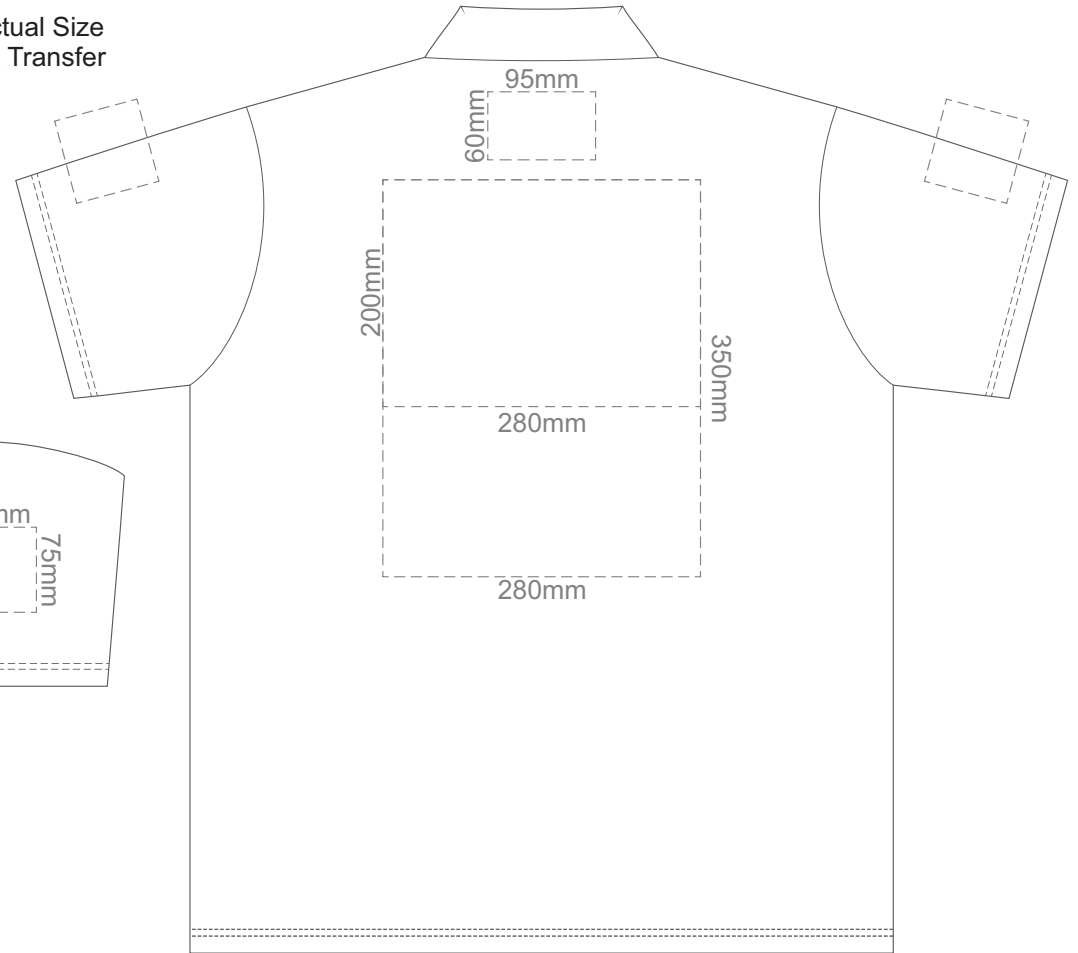

FRONT ADULT SMALL

BACK ADULT SMALL

Print area 280x200mm can be rotated to best suit.

15% of Actual Size
Colourflex Transfer

FRONT ADULT MEDIUM

BACK ADULT MEDIUM

Print area 280x200mm can be rotated to best suit.

15% of Actual Size
Colourflex Transfer

FRONT ADULT LARGE

BACK ADULT LARGE

Print area 280x200mm can be rotated to best suit.

15% of Actual Size
Colourflex Transfer

FRONT ADULT XL

BACK ADULT XL

Print area 280x200mm can be rotated to best suit.

15% of Actual Size
Colourflex Transfer

FRONT ADULT XXL

BACK ADULT XXL

Print area 280x200mm can be rotated to best suit.

15% of Actual Size
Embroidery

FRONT ADULT SMALL

15% of Actual Size
Embroidery

FRONT ADULT MEDIUM