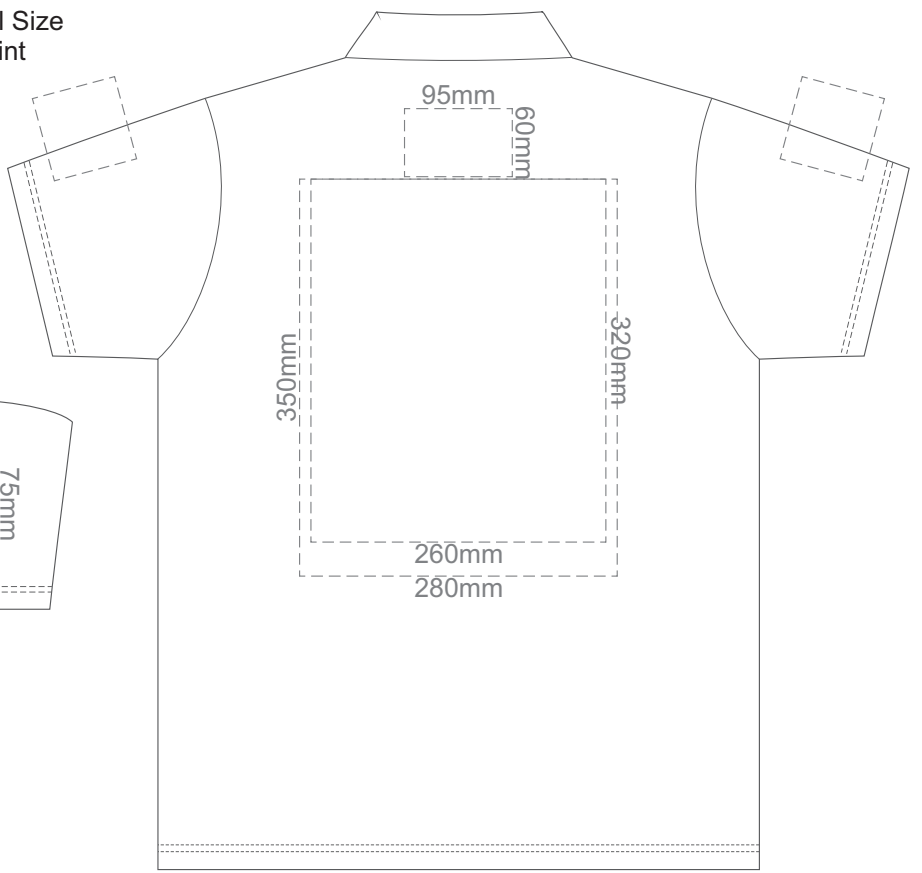

15% of Actual Size
Screen Print

FRONT ADULT SMALL

BACK ADULT SMALL

15% of Actual Size
Screen Print

FRONT ADULT MEDIUM

BACK ADULT MEDIUM

15% of Actual Size
Screen Print

FRONT ADULT LARGE

FRONT ADULT SMALL

BACK ADULT SMALL

Print area 280x200mm can be rotated to best suit.

15% of Actual Size
Colourflex Transfer

FRONT ADULT MEDIUM

BACK ADULT MEDIUM

Print area 280x200mm can be rotated to best suit.

15% of Actual Size
Colourflex Transfer

FRONT ADULT LARGE

BACK ADULT LARGE

Print area 280x200mm can be rotated to best suit.

15% of Actual Size
Colourflex Transfer

FRONT ADULT XL

BACK ADULT XL

Print area 280x200mm can be rotated to best suit.

15% of Actual Size
Colourflex Transfer

FRONT ADULT XXL

BACK ADULT XXL

Print area 280x200mm can be rotated to best suit.

15% of Actual Size
Embroidery

FRONT ADULT SMALL

15% of Actual Size
Embroidery

FRONT ADULT MEDIUM