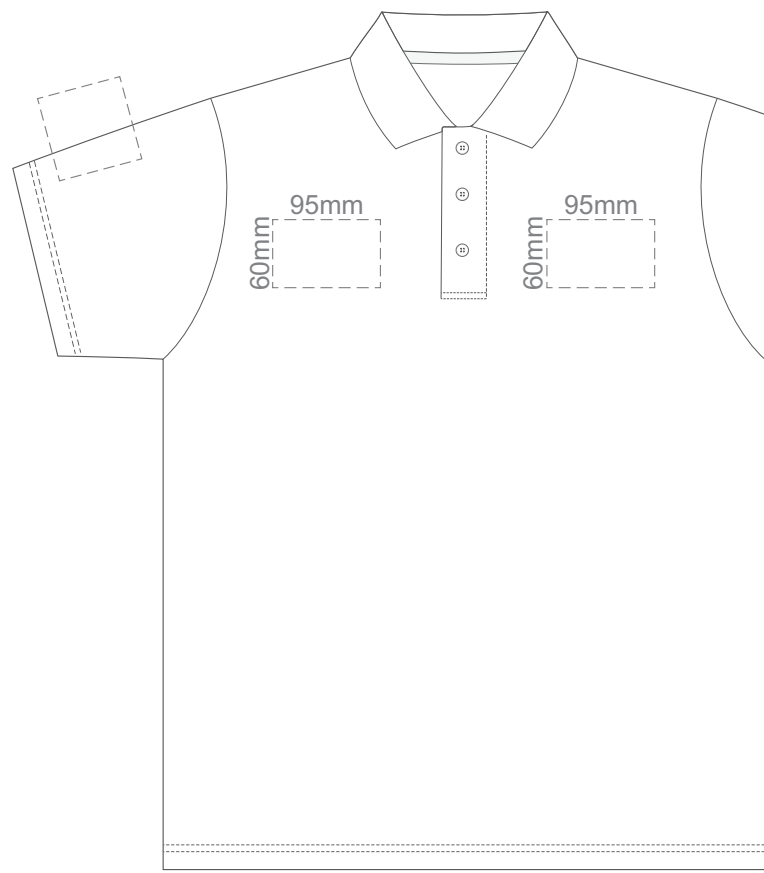

15% of Actual Size
Screen Print

FRONT ADULT SMALL

BACK ADULT SMALL

15% of Actual Size
Screen Print

FRONT ADULT MEDIUM

BACK ADULT MEDIUM

15% of Actual Size
Screen Print

FRONT ADULT LARGE

FRONT ADULT SMALL

BACK ADULT SMALL

Print area 280x200mm can be rotated to best suit.

15% of Actual Size
Colourflex Transfer

FRONT ADULT MEDIUM

BACK ADULT MEDIUM

Print area 280x200mm can be rotated to best suit.

15% of Actual Size
Colourflex Transfer

FRONT ADULT LARGE

BACK ADULT LARGE

Print area 280x200mm can be rotated to best suit.

15% of Actual Size
Colourflex Transfer

FRONT ADULT XL

BACK ADULT XL

Print area 280x200mm can be rotated to best suit.

15% of Actual Size
Colourflex Transfer

FRONT ADULT XXL

BACK ADULT XXL

Print area 280x200mm can be rotated to best suit.

15% of Actual Size
Embroidery

FRONT ADULT SMALL

15% of Actual Size
Embroidery

FRONT ADULT MEDIUM