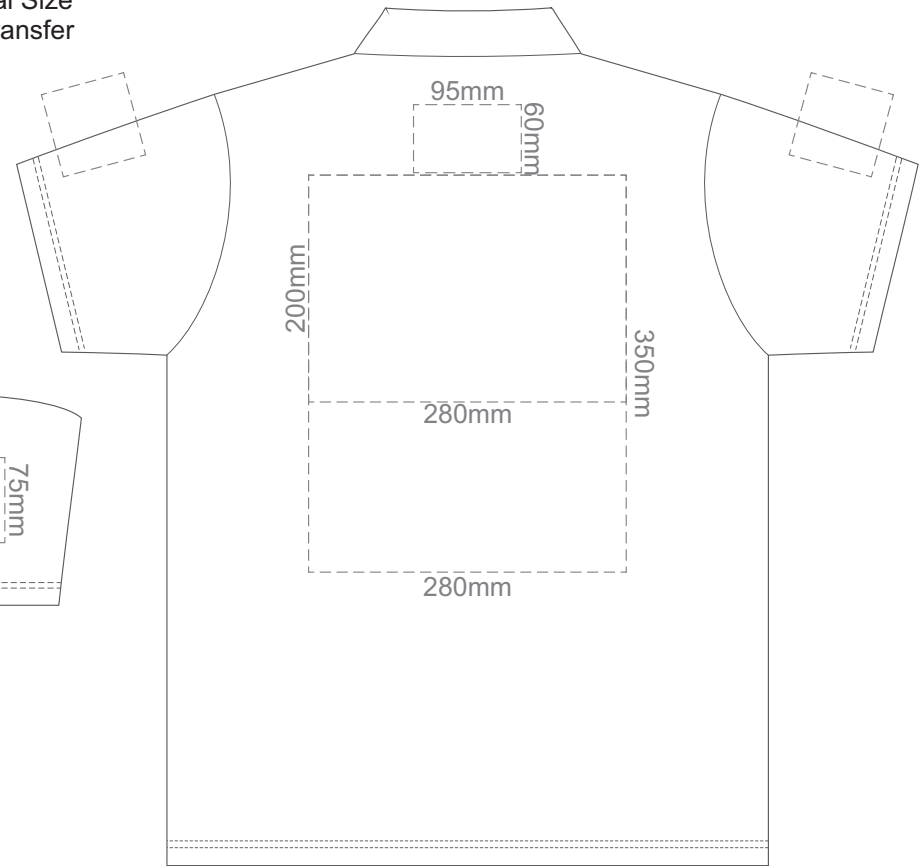

BACK ADULT LARGE

15% of Actual Size
Screen Print

FRONT ADULT XL

BACK ADULT XL

15% of Actual Size
Screen Print

FRONT ADULT XXL

BACK ADULT XXL

15% of Actual Size
Colourflex Transfer

FRONT ADULT SMALL

BACK ADULT SMALL

Print area 280x200mm can be rotated to best suit.

15% of Actual Size
Colourflex Transfer

FRONT ADULT MEDIUM

BACK ADULT MEDIUM

Print area 280x200mm can be rotated to best suit.

15% of Actual Size
Colourflex Transfer

FRONT ADULT LARGE

BACK ADULT LARGE

Print area 280x200mm can be rotated to best suit.

15% of Actual Size
Colourflex Transfer

FRONT ADULT XL

BACK ADULT XL

Print area 280x200mm can be rotated to best suit.

15% of Actual Size
Colourflex Transfer

FRONT ADULT XXL

BACK ADULT XXL

Print area 280x200mm can be rotated to best suit.

15% of Actual Size
Embroidery

FRONT ADULT SMALL

15% of Actual Size
Embroidery

FRONT ADULT MEDIUM