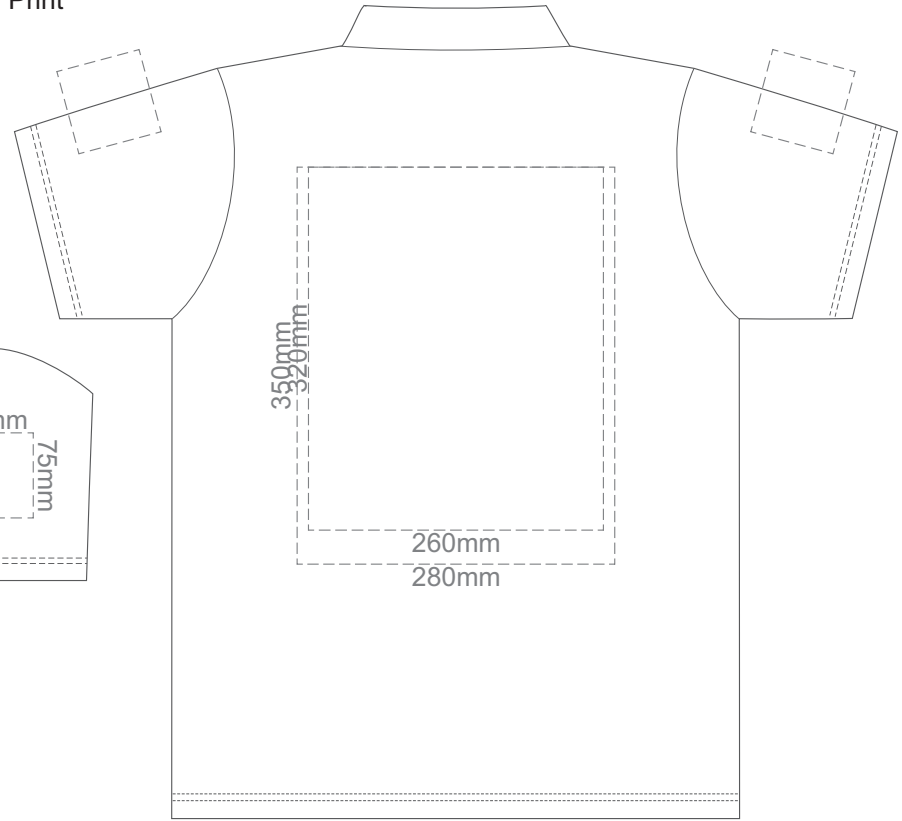

15% of Actual Size
Screen Print

FRONT ADULT SMALL

BACK ADULT SMALL

15% of Actual Size
Screen Print

FRONT ADULT MEDIUM

BACK ADULT MEDIUM

15% of Actual Size
Screen Print

FRONT ADULT LARGE

FRONT ADULT SMALL

BACK ADULT SMALL

Print area 280x200mm can be rotated to best suit.

15% of Actual Size
Colourflex Transfer

FRONT ADULT MEDIUM

BACK ADULT MEDIUM

Print area 280x200mm can be rotated to best suit.

15% of Actual Size
Colourflex Transfer

FRONT ADULT LARGE

BACK ADULT LARGE

Print area 280x200mm can be rotated to best suit.

15% of Actual Size
Colourflex Transfer

FRONT ADULT XL

BACK ADULT XL

Print area 280x200mm can be rotated to best suit.

15% of Actual Size
Colourflex Transfer

FRONT ADULT XXL

BACK ADULT XXL

Print area 280x200mm can be rotated to best suit.

15% of Actual Size
Embroidery

FRONT ADULT SMALL

15% of Actual Size
Embroidery

FRONT ADULT MEDIUM