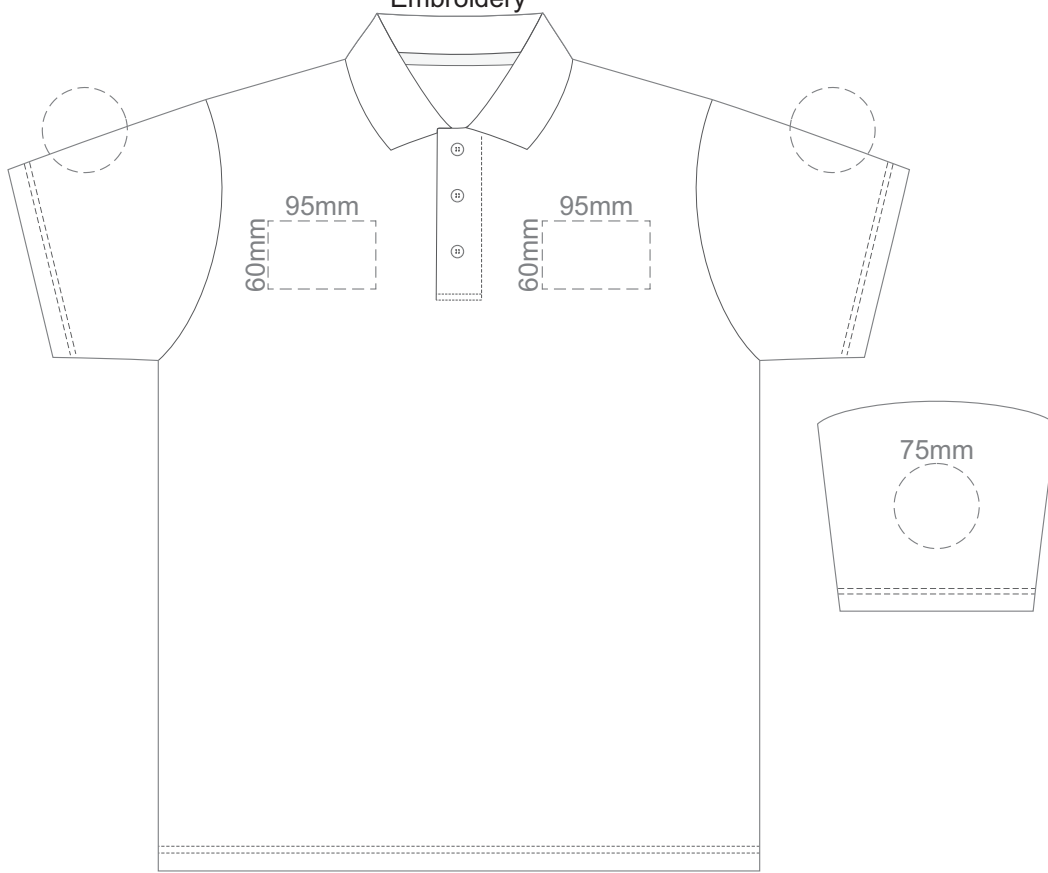

FRONT ADULT SMALL

BACK ADULT SMALL

Print area 280x200mm can be rotated to best suit.

15% of Actual Size
Colourflex Transfer

FRONT ADULT MEDIUM

BACK ADULT MEDIUM

Print area 280x200mm can be rotated to best suit.

15% of Actual Size
Colourflex Transfer

FRONT ADULT LARGE

BACK ADULT LARGE

Print area 280x200mm can be rotated to best suit.

15% of Actual Size
Colourflex Transfer

FRONT ADULT XL

BACK ADULT XL

Print area 280x200mm can be rotated to best suit.

15% of Actual Size
Colourflex Transfer

FRONT ADULT XXL

BACK ADULT XXL

Print area 280x200mm can be rotated to best suit.

15% of Actual Size
Embroidery

FRONT ADULT SMALL

15% of Actual Size
Embroidery

FRONT ADULT MEDIUM

15% of Actual Size
Embroidery

FRONT ADULT LARGE

15% of Actual Size
Embroidery

FRONT ADULT XL

15% of Actual Size
Embroidery

FRONT ADULT XXL