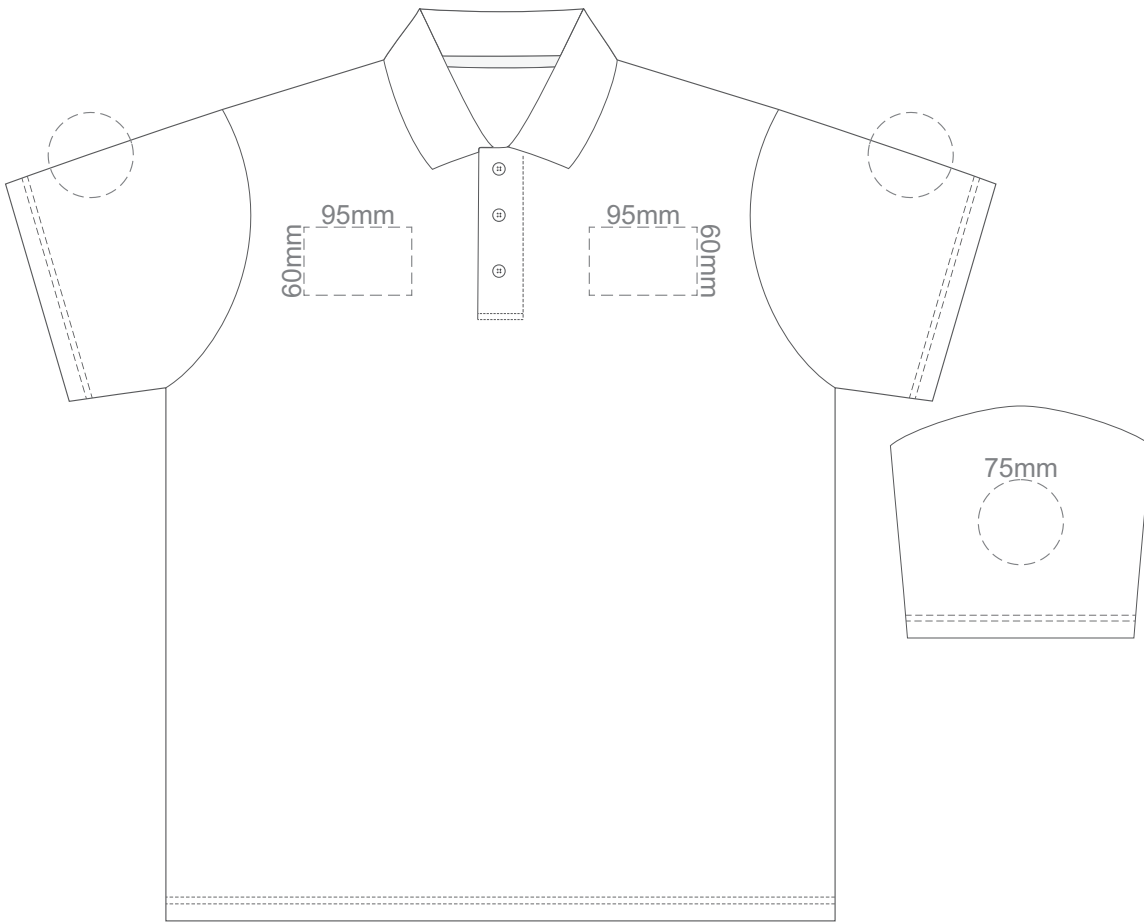

15% of Actual Size
Embroidery

FRONT ADULT XL