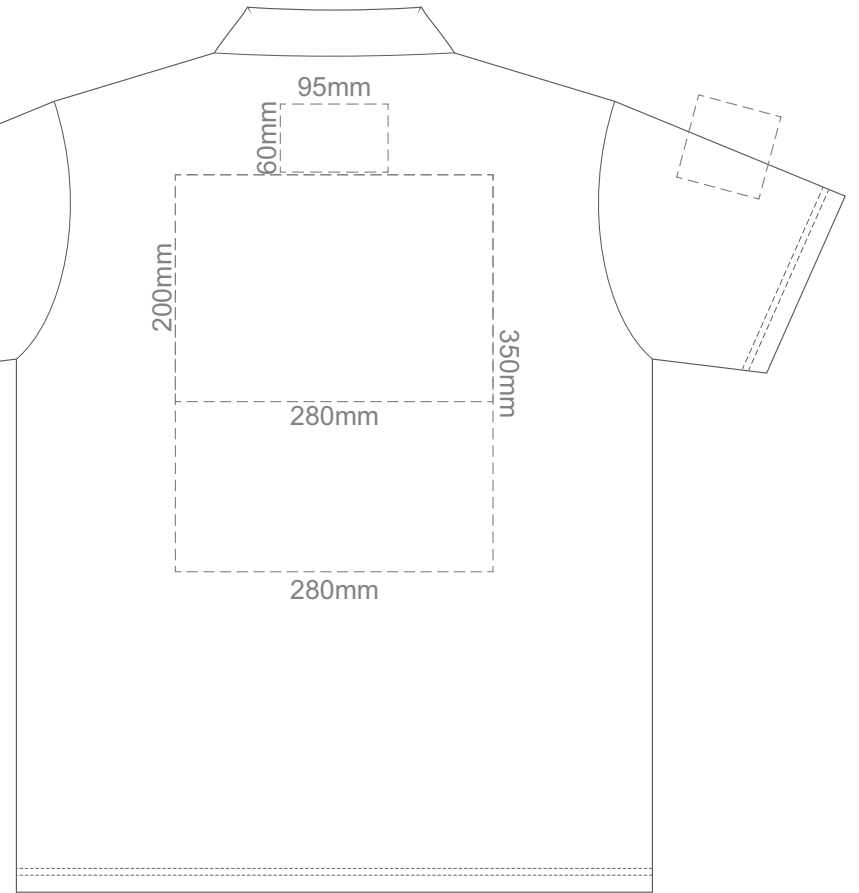

BACK ADULT LARGE

15% of Actual Size
Screen Print

FRONT ADULT XL

BACK ADULT XL

15% of Actual Size
Screen Print

FRONT ADULT XXL

BACK ADULT XXL

15% of Actual Size
Colourflex Transfer

FRONT ADULT SMALL

BACK ADULT SMALL

Print area 280x200mm can be rotated to best suit.

15% of Actual Size
Colourflex Transfer

FRONT ADULT MEDIUM

BACK ADULT MEDIUM

Print area 280x200mm can be rotated to best suit.

15% of Actual Size
Colourflex Transfer

FRONT ADULT LARGE

BACK ADULT LARGE

Print area 280x200mm can be rotated to best suit.

15% of Actual Size
Colourflex Transfer

FRONT ADULT XL

BACK ADULT XL

Print area 280x200mm can be rotated to best suit.

15% of Actual Size
Colourflex Transfer

FRONT ADULT XXL

BACK ADULT XXL

Print area 280x200mm can be rotated to best suit.

15% of Actual Size
Embroidery

FRONT ADULT SMALL

15% of Actual Size
Embroidery

FRONT ADULT MEDIUM