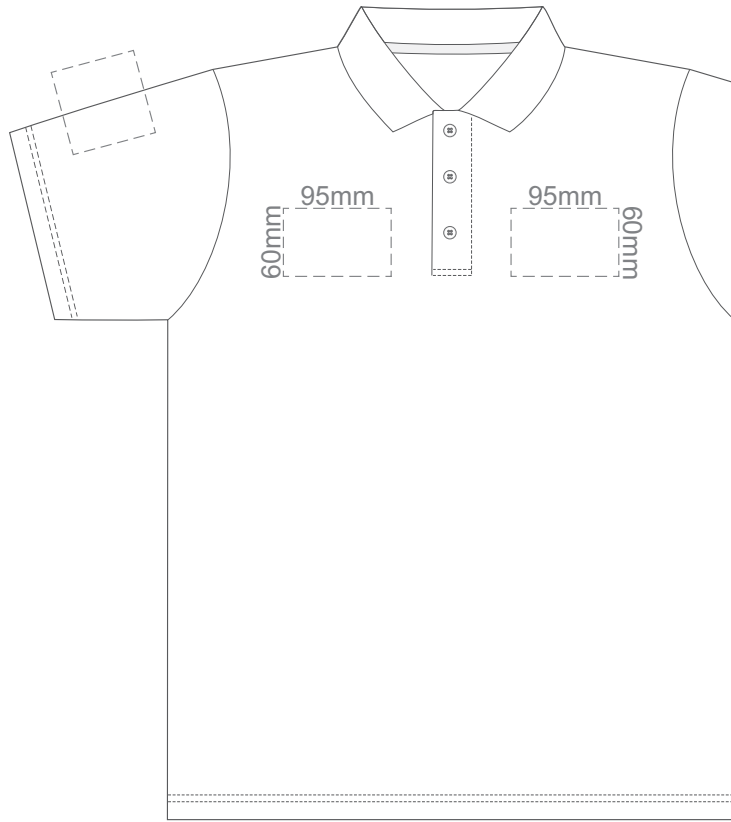

BACK ADULT LARGE

15% of Actual Size
Screen Print

FRONT ADULT XL

BACK ADULT XL

15% of Actual Size
Screen Print

FRONT ADULT XXL

BACK ADULT XXL

15% of Actual Size
Colourflex Transfer

FRONT ADULT SMALL

BACK ADULT SMALL

Print area 280x200mm can be rotated to best suit.

15% of Actual Size
Colourflex Transfer

FRONT ADULT MEDIUM

BACK ADULT MEDIUM

Print area 280x200mm can be rotated to best suit.

15% of Actual Size
Colourflex Transfer

FRONT ADULT LARGE

BACK ADULT LARGE

Print area 280x200mm can be rotated to best suit.

15% of Actual Size
Colourflex Transfer

FRONT ADULT XL

BACK ADULT XL

Print area 280x200mm can be rotated to best suit.

15% of Actual Size
Colourflex Transfer

FRONT ADULT XXL

BACK ADULT XXL

Print area 280x200mm can be rotated to best suit.

15% of Actual Size
Embroidery

FRONT ADULT SMALL

15% of Actual Size
Embroidery

FRONT ADULT MEDIUM