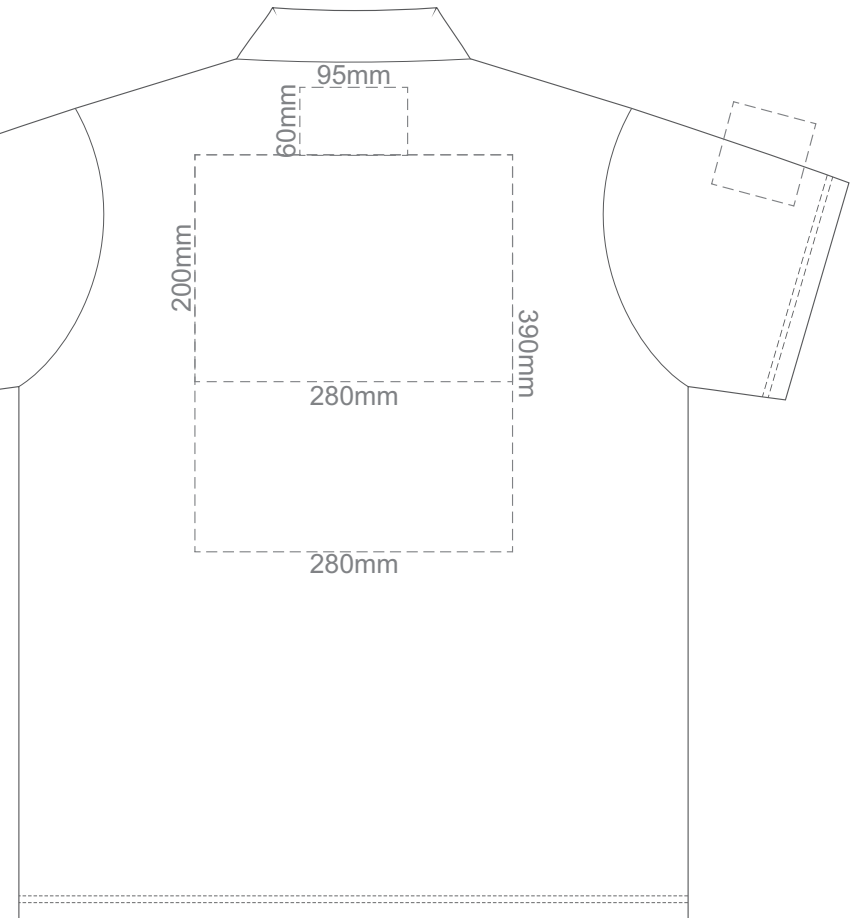

FRONT ADULT SMALL

BACK ADULT SMALL

Print area 280x200mm can be rotated to best suit.

15% of Actual Size
Colourflex Transfer

FRONT ADULT MEDIUM

BACK ADULT MEDIUM

Print area 280x200mm can be rotated to best suit.

15% of Actual Size
Colourflex Transfer

FRONT ADULT LARGE

BACK ADULT LARGE

Print area 280x200mm can be rotated to best suit.

15% of Actual Size
Colourflex Transfer

FRONT ADULT XL

BACK ADULT XL

Print area 280x200mm can be rotated to best suit.

15% of Actual Size
Colourflex Transfer

FRONT ADULT XXL

BACK ADULT XXL

Print area 280x200mm can be rotated to best suit.

15% of Actual Size
Embroidery

FRONT ADULT SMALL

15% of Actual Size
Embroidery

FRONT ADULT MEDIUM