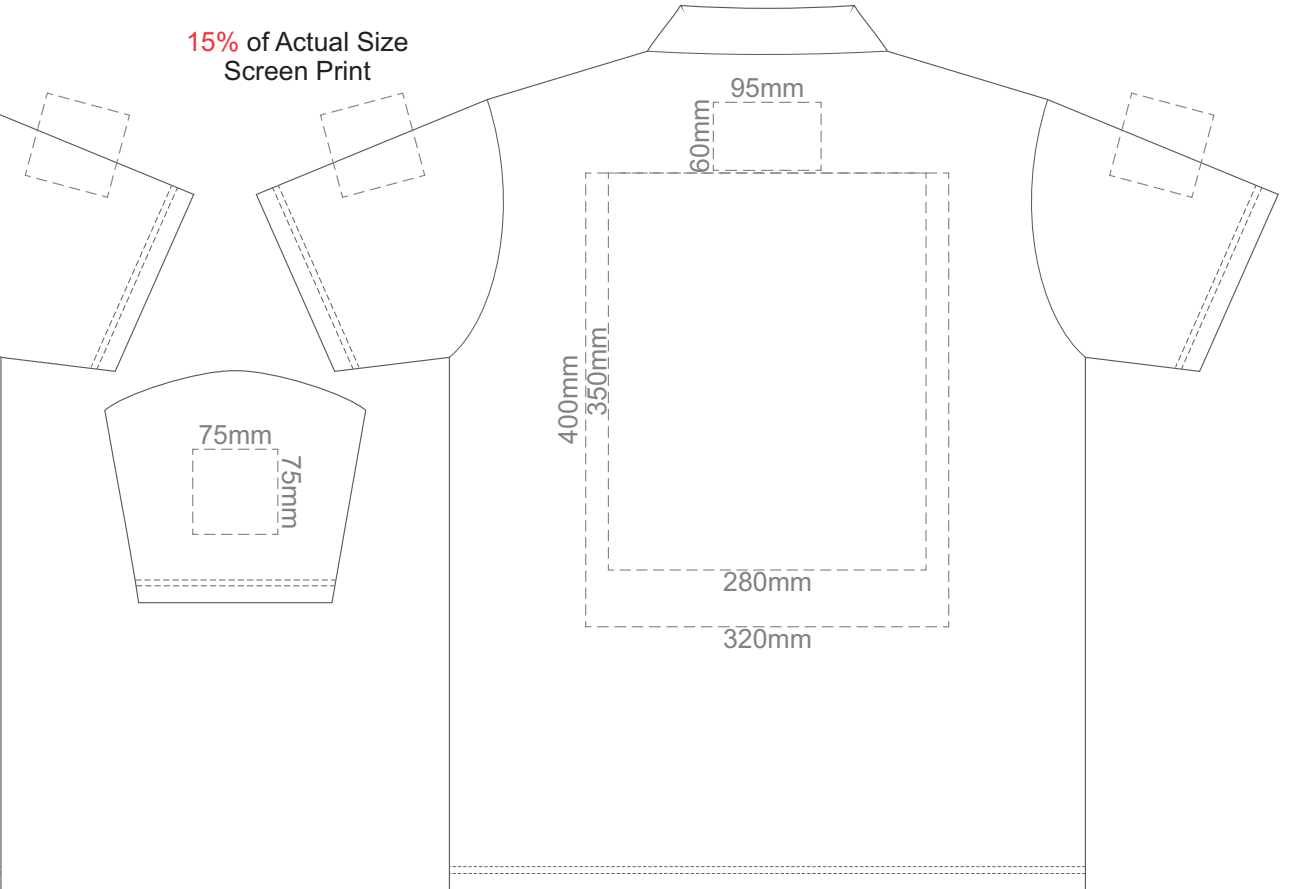

15% of Actual Size
Screen Print

FRONT ADULT SMALL

BACK ADULT SMALL

15% of Actual Size
Screen Print

FRONT ADULT MEDIUM

BACK ADULT MEDIUM

15% of Actual Size
Screen Print

FRONT ADULT LARGE

FRONT ADULT SMALL

BACK ADULT SMALL

Print area 280x200mm can be rotated to best suit.

15% of Actual Size
Colourflex Transfer

FRONT ADULT MEDIUM

BACK ADULT MEDIUM

Print area 280x200mm can be rotated to best suit.

15% of Actual Size
Colourflex Transfer

FRONT ADULT LARGE

BACK ADULT LARGE

Print area 280x200mm can be rotated to best suit.

15% of Actual Size
Colourflex Transfer

FRONT ADULT XL

BACK ADULT XL

Print area 280x200mm can be rotated to best suit.

15% of Actual Size
Colourflex Transfer

FRONT ADULT XXL

BACK ADULT XXL

Print area 280x200mm can be rotated to best suit.

15% of Actual Size
Embroidery

FRONT ADULT SMALL

15% of Actual Size
Embroidery

FRONT ADULT MEDIUM