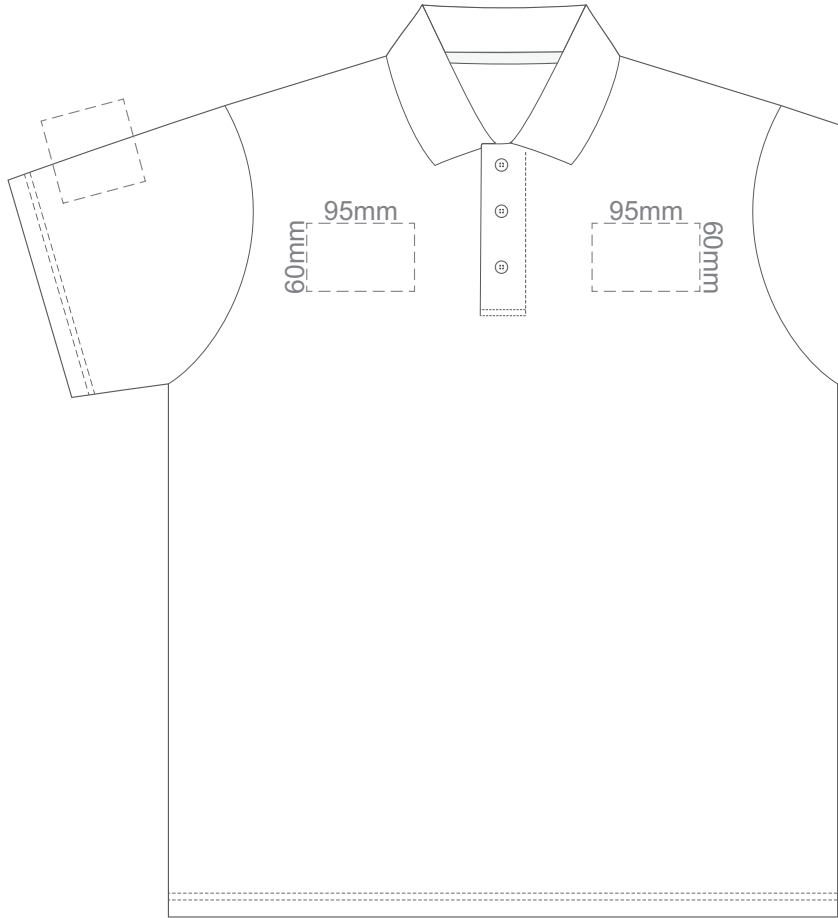

15% of Actual Size
Screen Print

FRONT ADULT XL