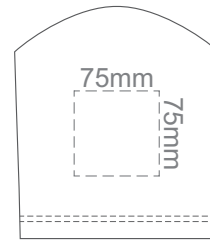

BACK ADULT LARGE

15% of Actual Size
Screen Print

FRONT ADULT XL

BACK ADULT XL

15% of Actual Size
Screen Print

FRONT ADULT XXL

BACK ADULT XXL

15% of Actual Size
Colourflex Transfer

FRONT ADULT SMALL

BACK ADULT SMALL

Print area 280x200mm can be rotated to best suit.

15% of Actual Size
Colourflex Transfer

FRONT ADULT MEDIUM

BACK ADULT MEDIUM

Print area 280x200mm can be rotated to best suit.

15% of Actual Size
Colourflex Transfer

FRONT ADULT LARGE

BACK ADULT LARGE

Print area 280x200mm can be rotated to best suit.

15% of Actual Size
Colourflex Transfer

FRONT ADULT XL

BACK ADULT XL

Print area 280x200mm can be rotated to best suit.

15% of Actual Size
Colourflex Transfer

FRONT ADULT XXL

BACK ADULT XXL

Print area 280x200mm can be rotated to best suit.

15% of Actual Size
Embroidery

FRONT ADULT SMALL

15% of Actual Size
Embroidery

FRONT ADULT MEDIUM