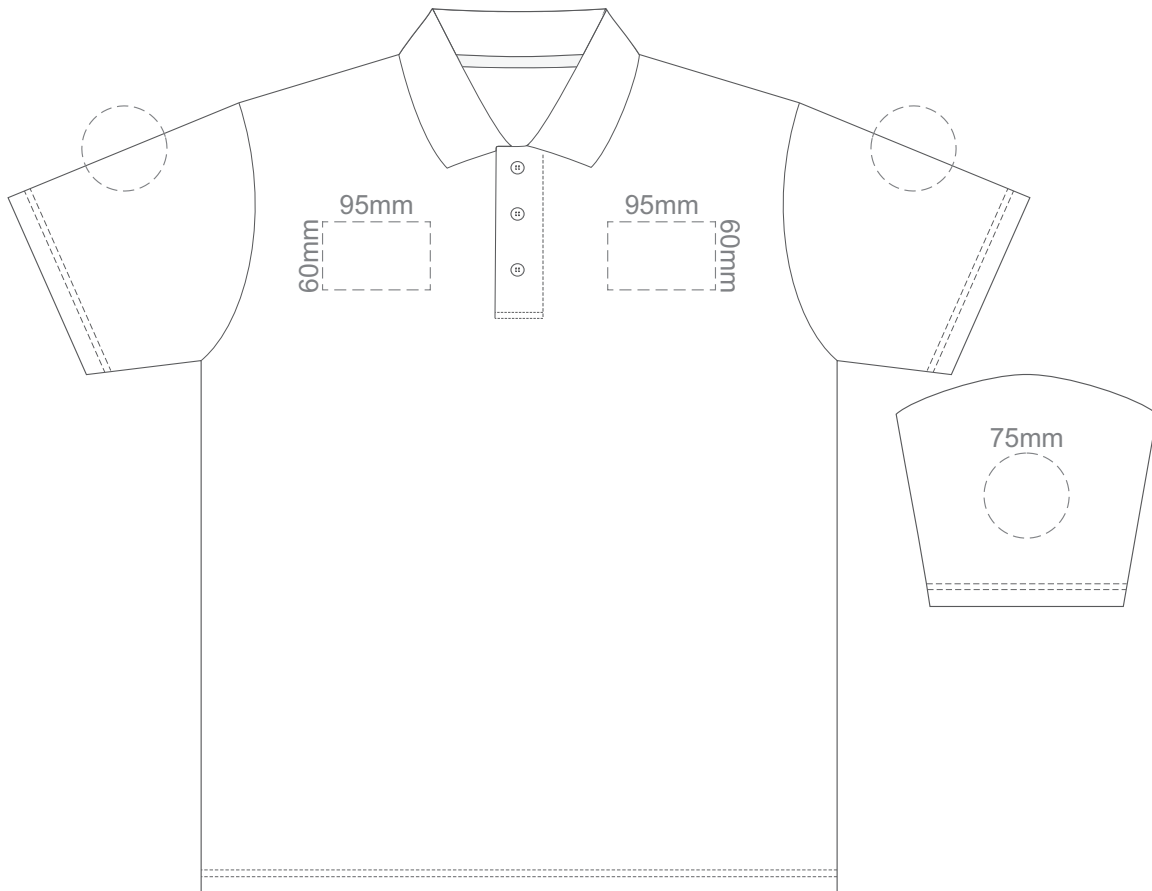

FRONT ADULT SMALL

BACK ADULT SMALL

Print area 280x200mm can be rotated to best suit.

15% of Actual Size
Colourflex Transfer

FRONT ADULT MEDIUM

BACK ADULT MEDIUM

Print area 280x200mm can be rotated to best suit.

15% of Actual Size
Colourflex Transfer

FRONT ADULT LARGE

BACK ADULT LARGE

Print area 280x200mm can be rotated to best suit.

15% of Actual Size
Colourflex Transfer

FRONT ADULT XL

BACK ADULT XL

Print area 280x200mm can be rotated to best suit.

15% of Actual Size
Colourflex Transfer

FRONT ADULT XXL

BACK ADULT XXL

Print area 280x200mm can be rotated to best suit.

15% of Actual Size
Embroidery

FRONT ADULT SMALL

15% of Actual Size
Embroidery

FRONT ADULT MEDIUM

15% of Actual Size
Embroidery

FRONT ADULT LARGE

15% of Actual Size
Embroidery

FRONT ADULT XL

15% of Actual Size
Embroidery

FRONT ADULT XXL