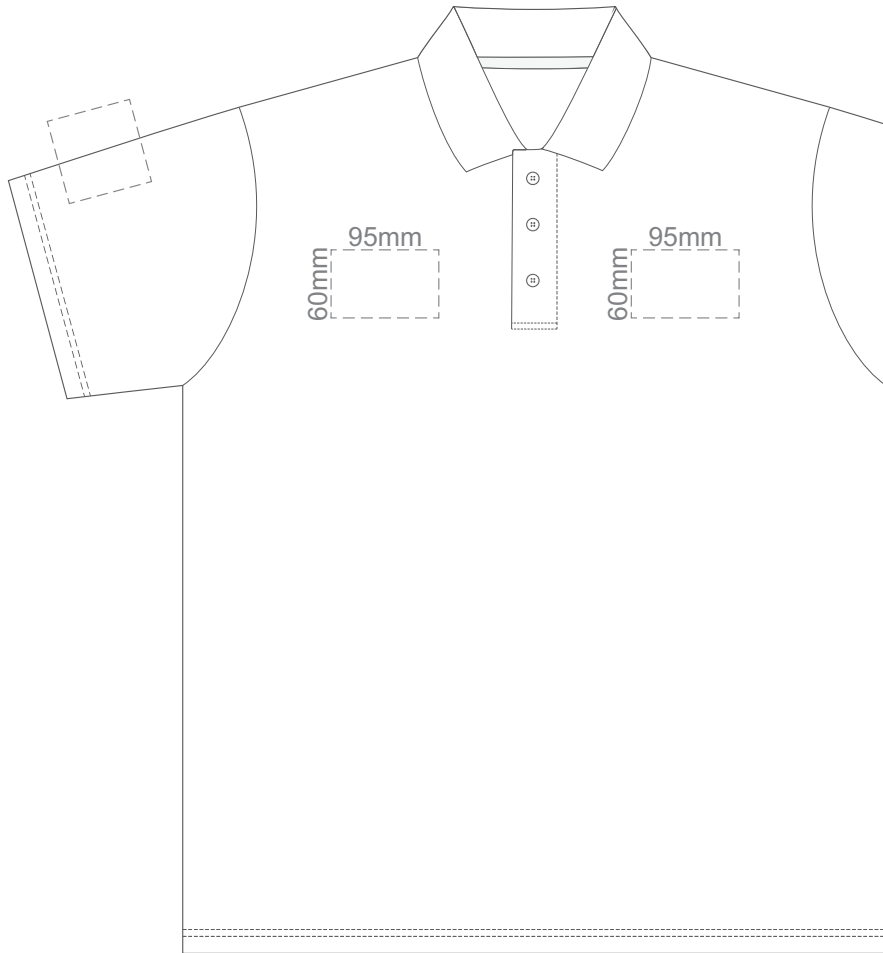

BACK ADULT LARGE

15% of Actual Size
Screen Print

FRONT ADULT XL

BACK ADULT XL

15% of Actual Size
Screen Print

FRONT ADULT XXL

BACK ADULT XXL

15% of Actual Size
Colourflex Transfer

FRONT ADULT SMALL

BACK ADULT SMALL

Print area 280x200mm can be rotated to best suit.

15% of Actual Size
Colourflex Transfer

FRONT ADULT MEDIUM

BACK ADULT MEDIUM

Print area 280x200mm can be rotated to best suit.

15% of Actual Size
Colourflex Transfer

FRONT ADULT LARGE

BACK ADULT LARGE

Print area 280x200mm can be rotated to best suit.

15% of Actual Size
Colourflex Transfer

FRONT ADULT XL

BACK ADULT XL

Print area 280x200mm can be rotated to best suit.

15% of Actual Size
Colourflex Transfer

FRONT ADULT XXL

BACK ADULT XXL

Print area 280x200mm can be rotated to best suit.

15% of Actual Size
Embroidery

FRONT ADULT SMALL

15% of Actual Size
Embroidery

FRONT ADULT MEDIUM