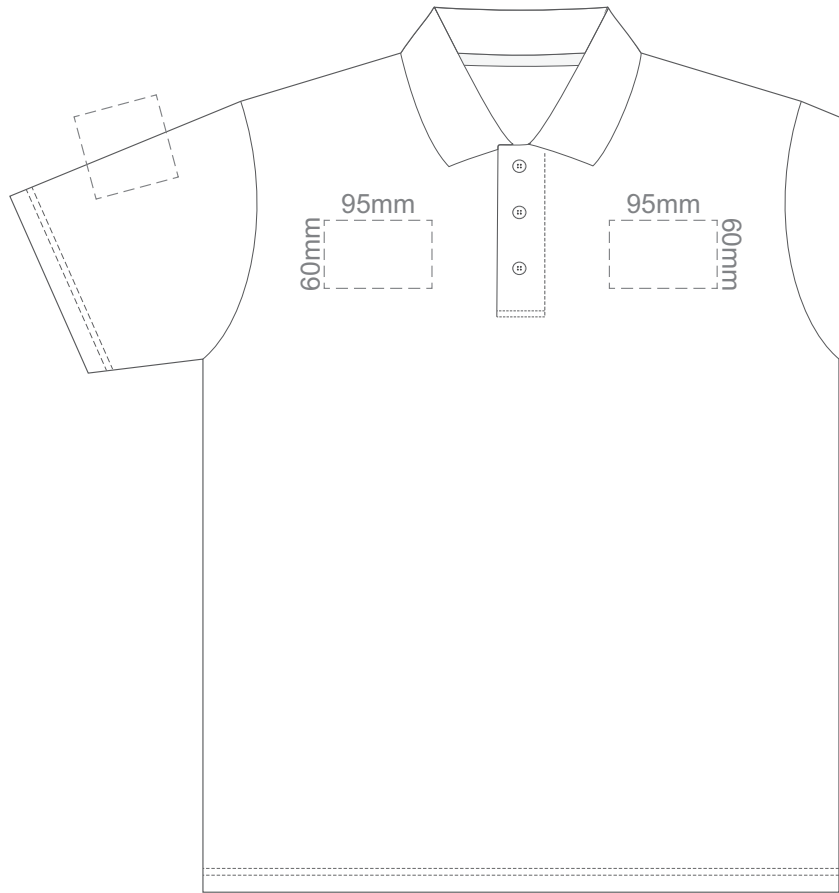

BACK ADULT LARGE

15% of Actual Size
Screen Print

FRONT ADULT XL

BACK ADULT XL

15% of Actual Size
Screen Print

FRONT ADULT XXL

BACK ADULT XXL

15% of Actual Size
Colourflex Transfer

FRONT ADULT SMALL

BACK ADULT SMALL

Print area 280x200mm can be rotated to best suit.

15% of Actual Size
Colourflex Transfer

FRONT ADULT MEDIUM

BACK ADULT MEDIUM

Print area 280x200mm can be rotated to best suit.

15% of Actual Size
Colourflex Transfer

FRONT ADULT LARGE

BACK ADULT LARGE

Print area 280x200mm can be rotated to best suit.

15% of Actual Size
Colourflex Transfer

FRONT ADULT XL

BACK ADULT XL

Print area 280x200mm can be rotated to best suit.

15% of Actual Size
Colourflex Transfer

FRONT ADULT XXL

BACK ADULT XXL

Print area 280x200mm can be rotated to best suit.

15% of Actual Size
Embroidery

FRONT ADULT SMALL

15% of Actual Size
Embroidery

FRONT ADULT MEDIUM