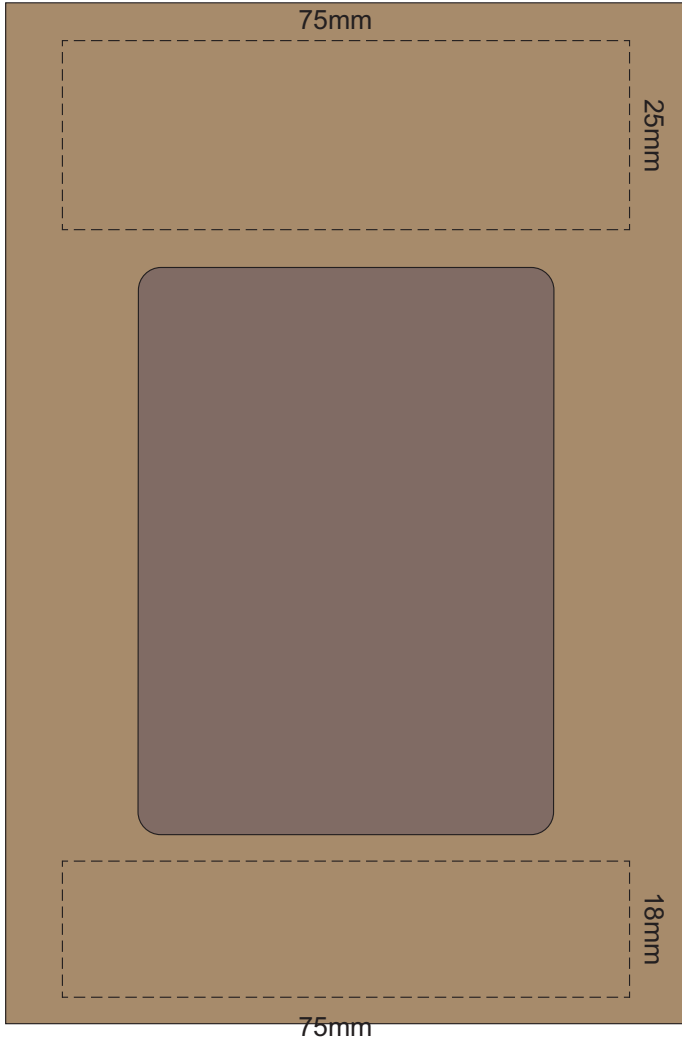

SIDE 1

100% of Actual Size
Pad Print

SIDE 2

100% of Actual Size
Screen Print (one colour)

220mm

15mm
Unprintable Area

15mm
Unprintable Area
40mm

The dimples on the inside of the band can show through in the printing causing a subtle pattern effect in the printing. Because of this we don't recommend printing block or reverse out artwork.

Red Line = Exact opposites of the product
(centre artwork to the red line)

100% of Actual Size
Silicone Digital Print

SIDE 1

SIDE 2

SIDE 1

SIDE 2

100% of Actual Size
Pad Print (one colour)

100% of Actual Size
Pad Print (one colour)

100% of Actual Size
Digital Packaging Print

FRONT

100% of Actual Size
Digital Packaging Print

TOP VIEW OF LID

Artwork will be printed directly onto the product via CMYK printing (no white), colours will not be vibrant due to white ink not being available for this process.