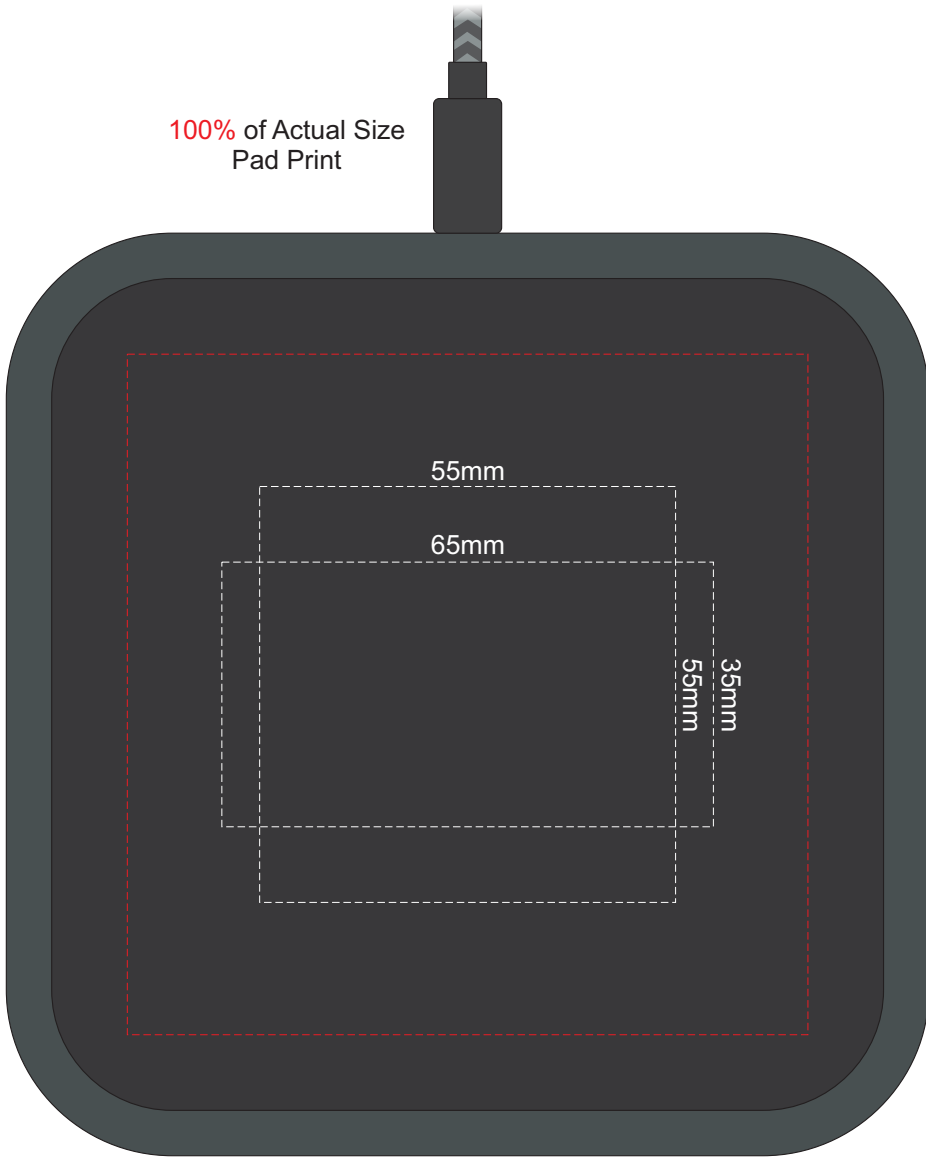

100% of Actual Size
Pad Print

Branding area can be moved **anywhere within the red line.**

100% of Actual Size
Laser Engraving
Direct Digital

 Engraves to a subtle natural etch finish