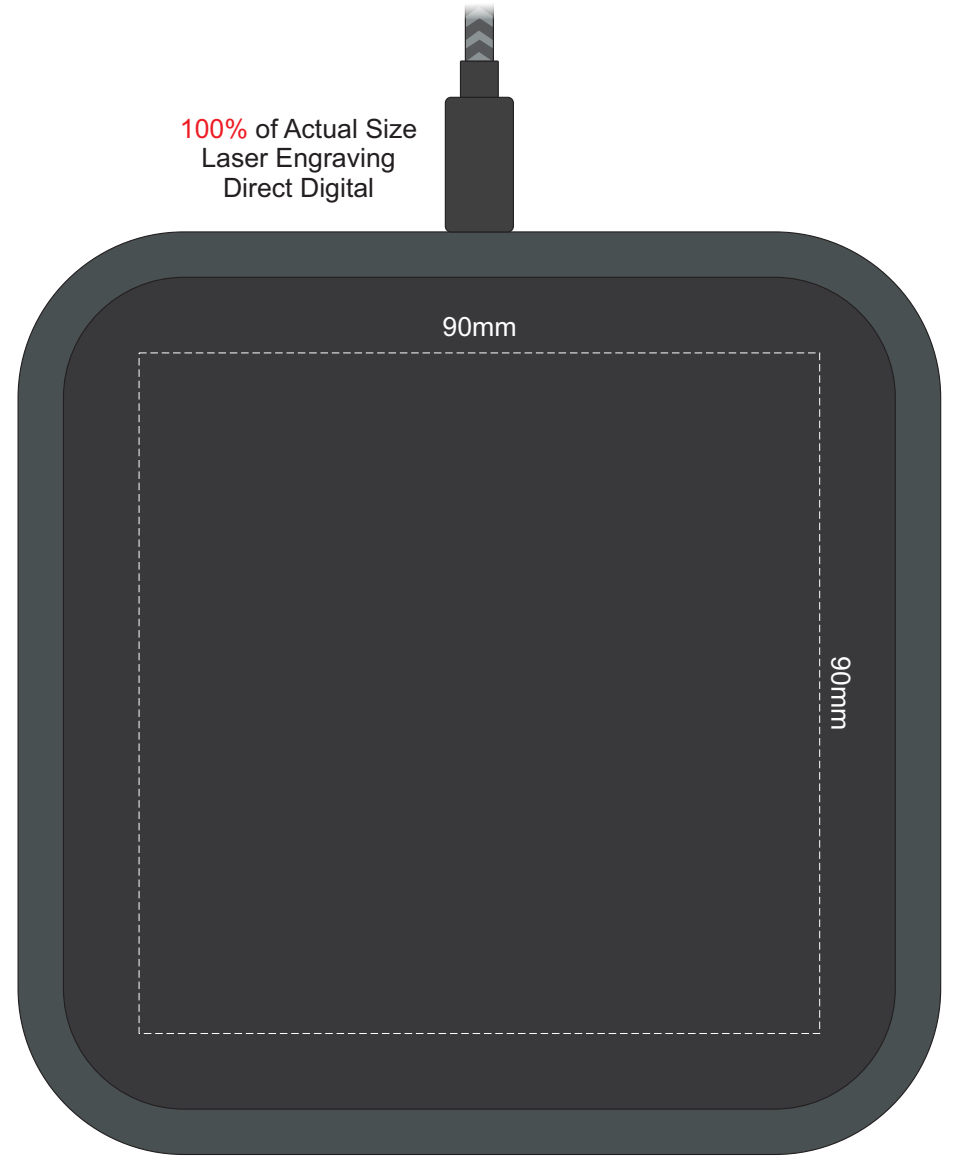

100% of Actual Size
Pad Print

Branding area can be moved **anywhere within the red line.**

100% of Actual Size
Laser Engraving
Direct Digital

 Engraves to a subtle natural etch finish