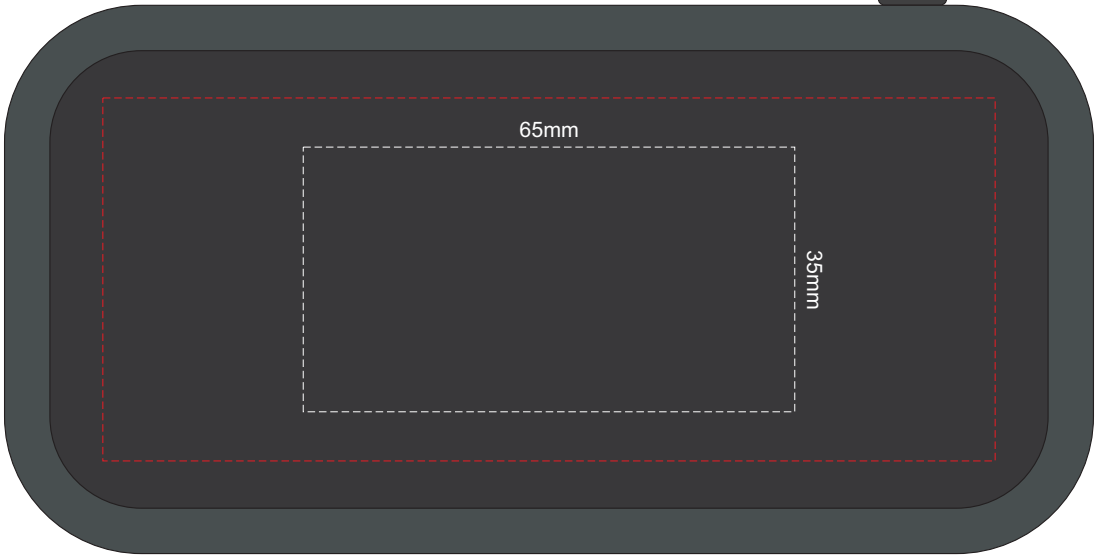

100% of Actual Size  
Pad Print

Branding area can be moved **anywhere within the red line.**

100% of Actual Size  
Laser Engraving  
Direct Digital

 Engraves to a subtle natural etch finish