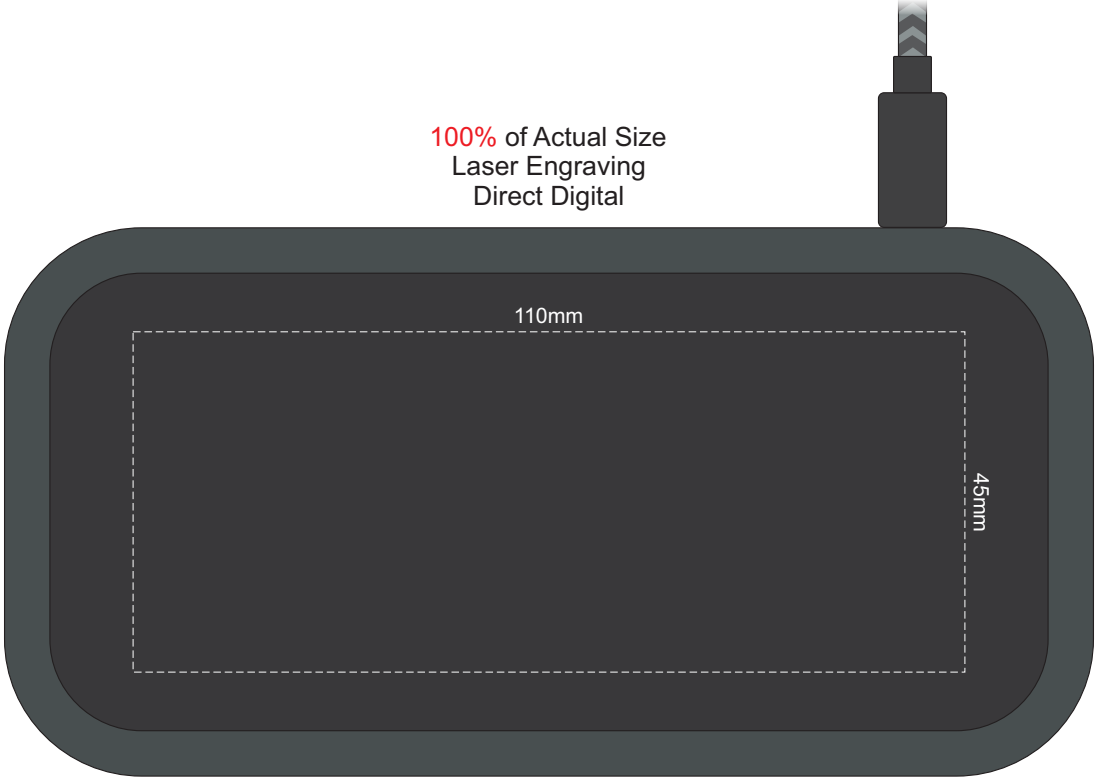

100% of Actual Size  
Pad Print

Branding area can be moved **anywhere within the red line.**

100% of Actual Size  
Laser Engraving  
Direct Digital

 Engraves to a subtle natural etch finish