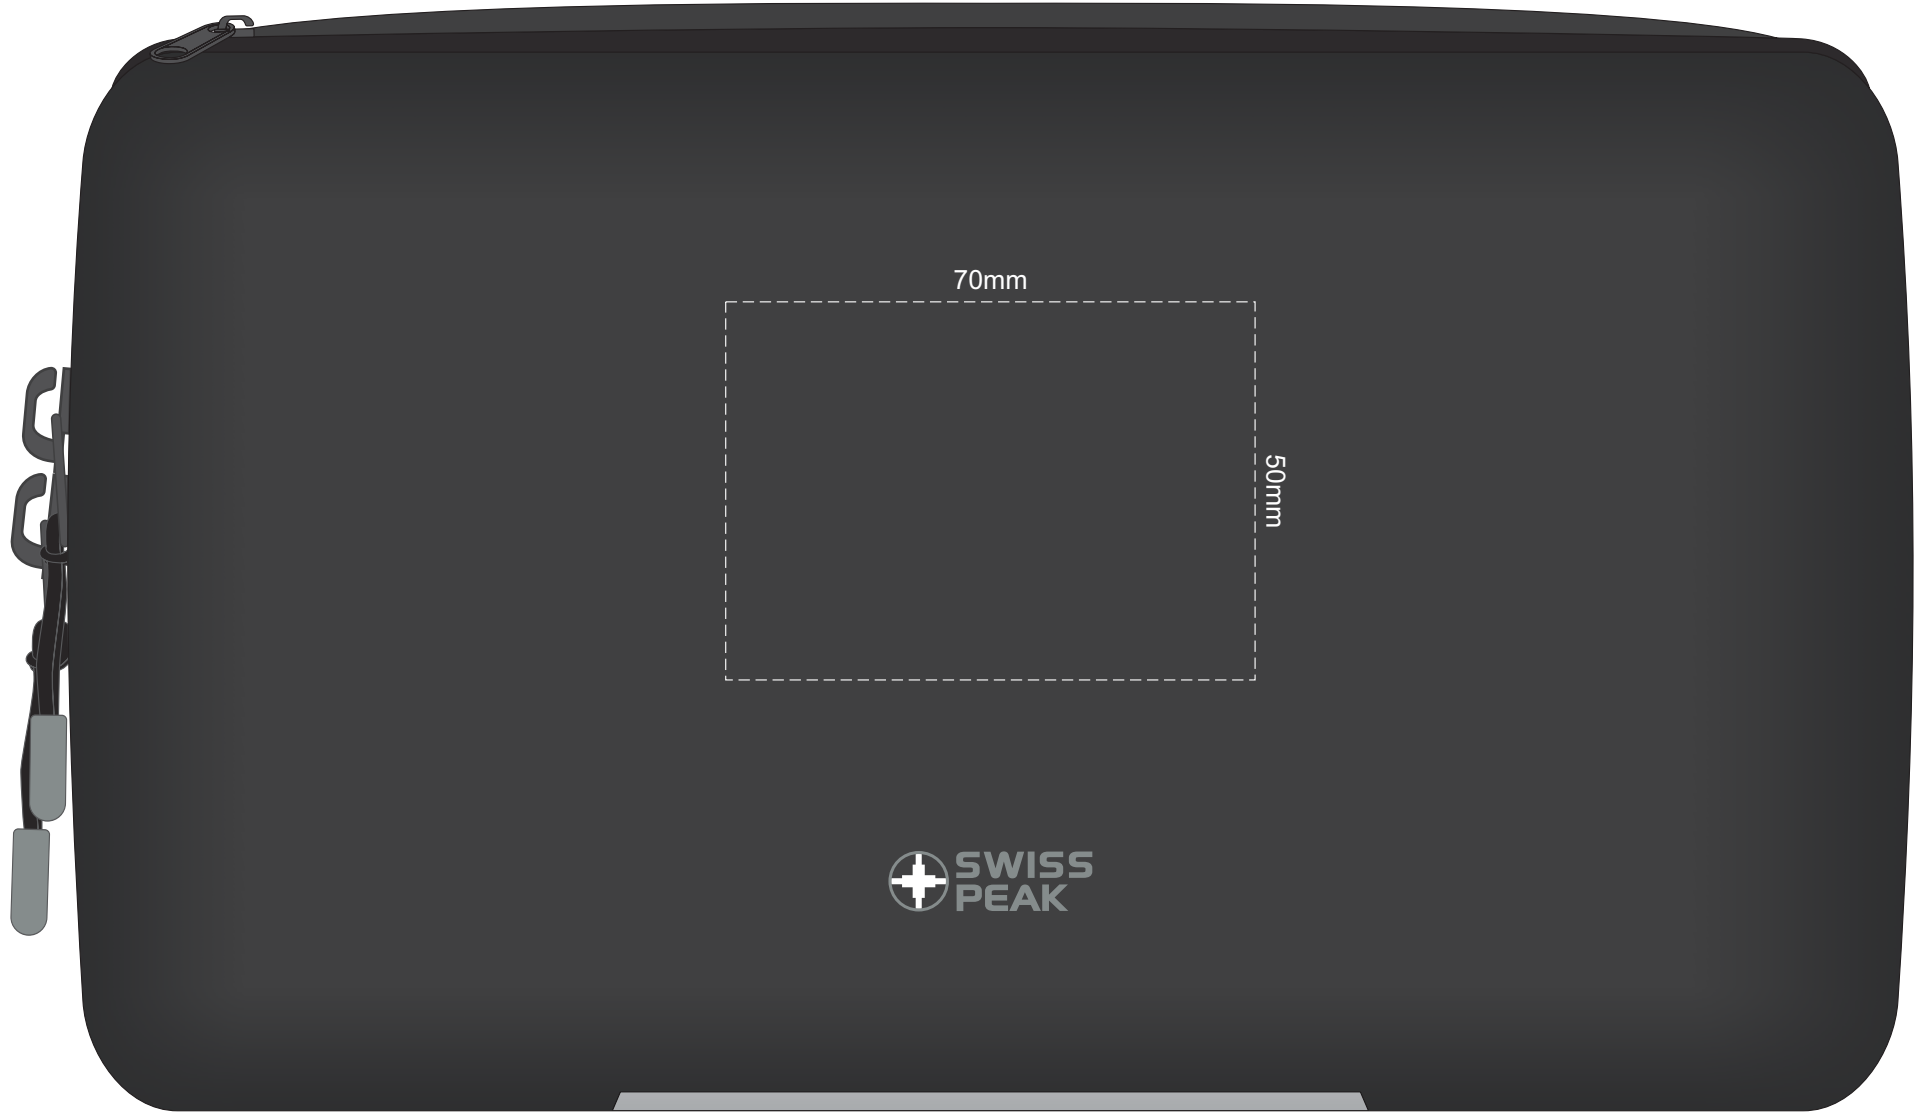

100% of Actual Size
Colourflex Transfer

120mm

60mm

 SWISS
PEAK

100% of Actual Size
Embroidery

 SWISS
PEAK