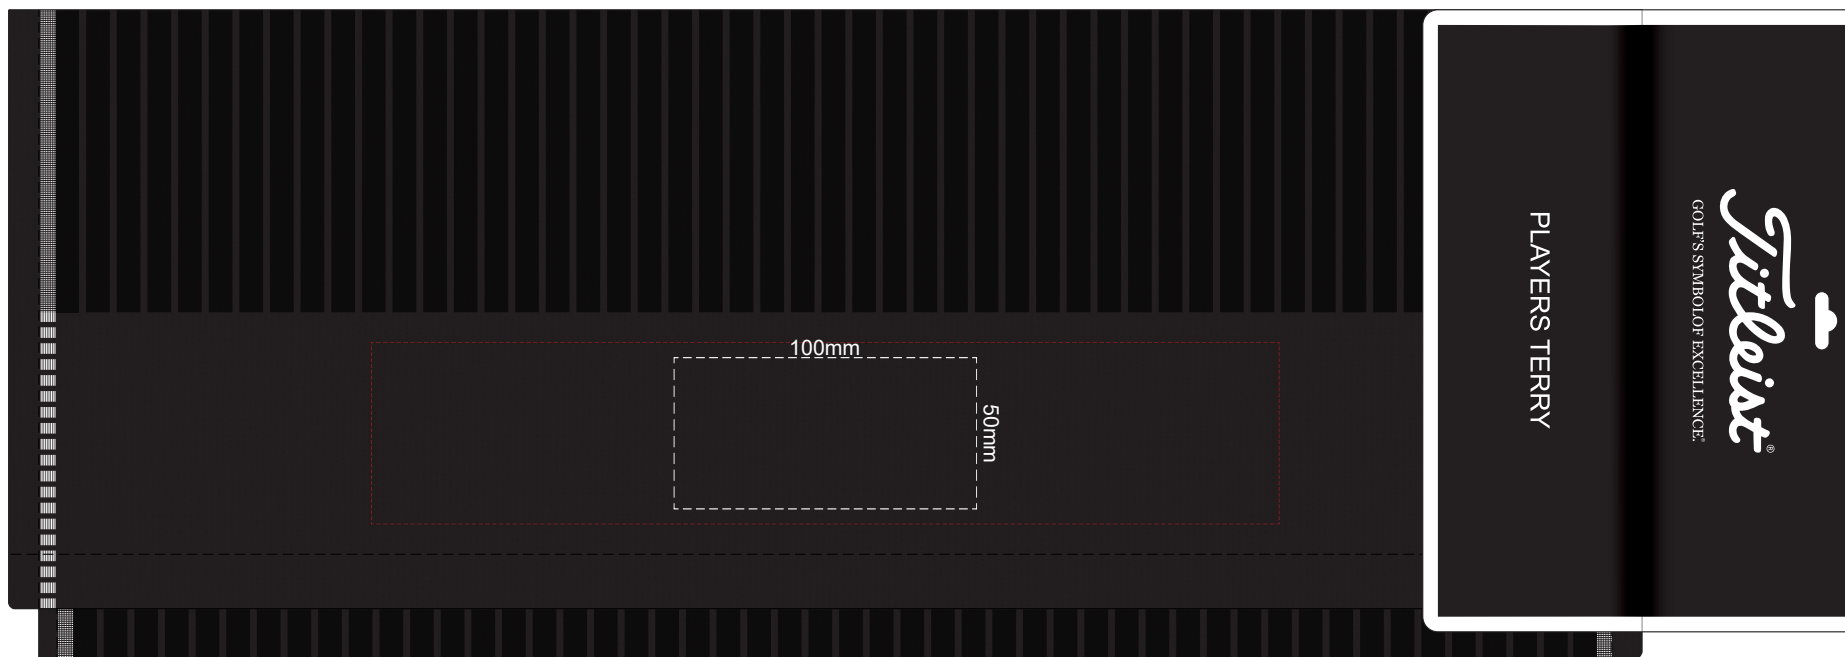

40% of Actual size  
Colourflex Transfer

40% of Actual size  
Embroidery

Branding area can be moved **anywhere within the red line.**