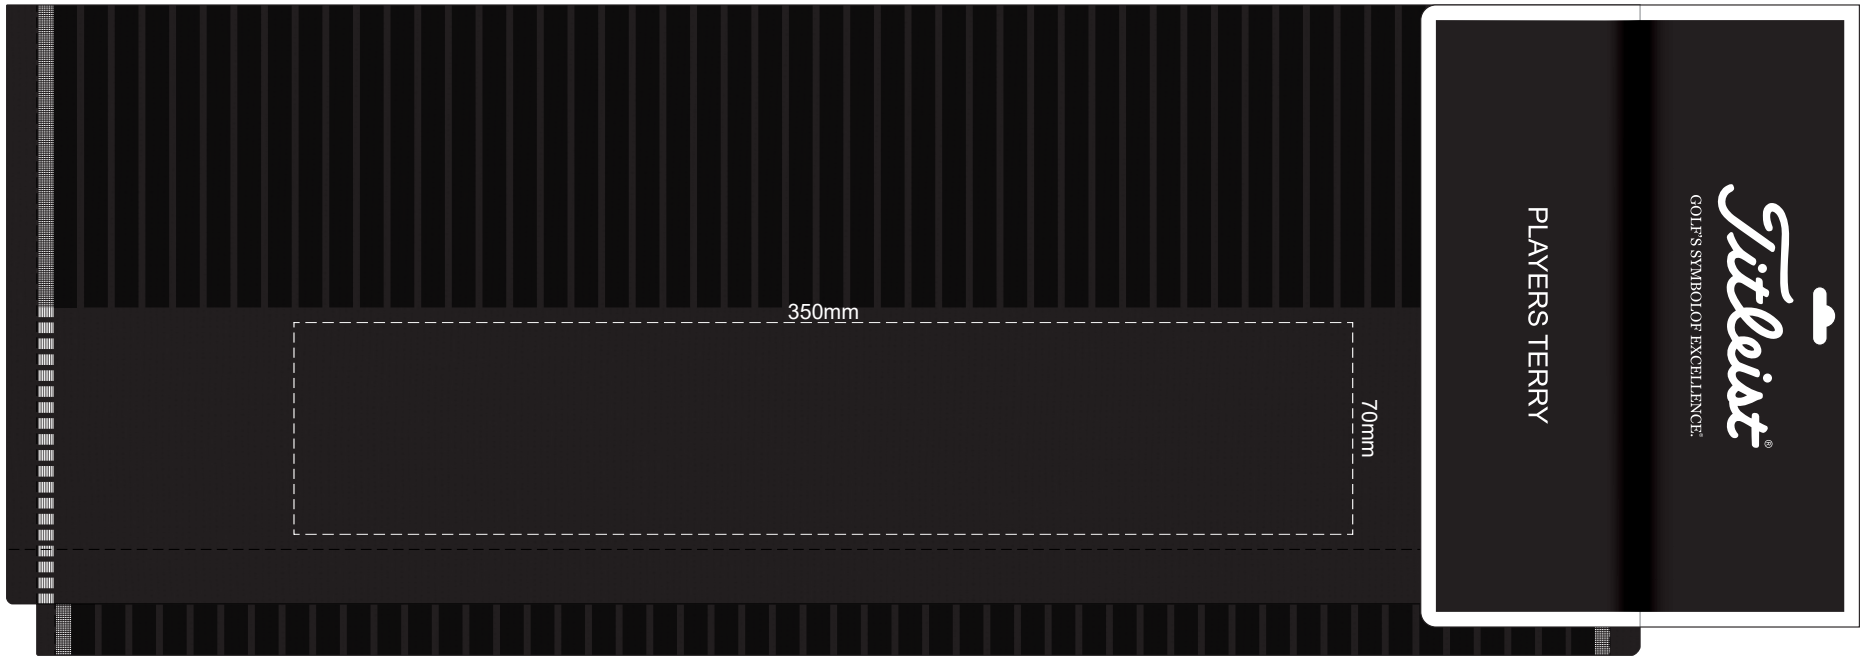

40% of Actual size  
Colourflex Transfer

40% of Actual size  
Embroidery

Branding area can be moved **anywhere within the red line.**