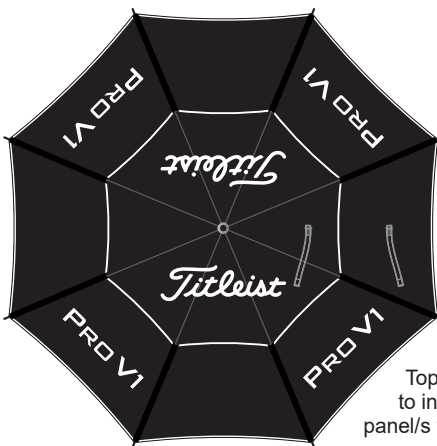

20% of Actual Size
Screen Print (one colour)
Colourflex Transfer

PLEASE NOTE MARKINGS ON UMBRELLA
NOT ACTUAL SIZE

Top view at 5%
to indicate which
panel/s to be decorated.

All panels are printable except for the panel with tie.