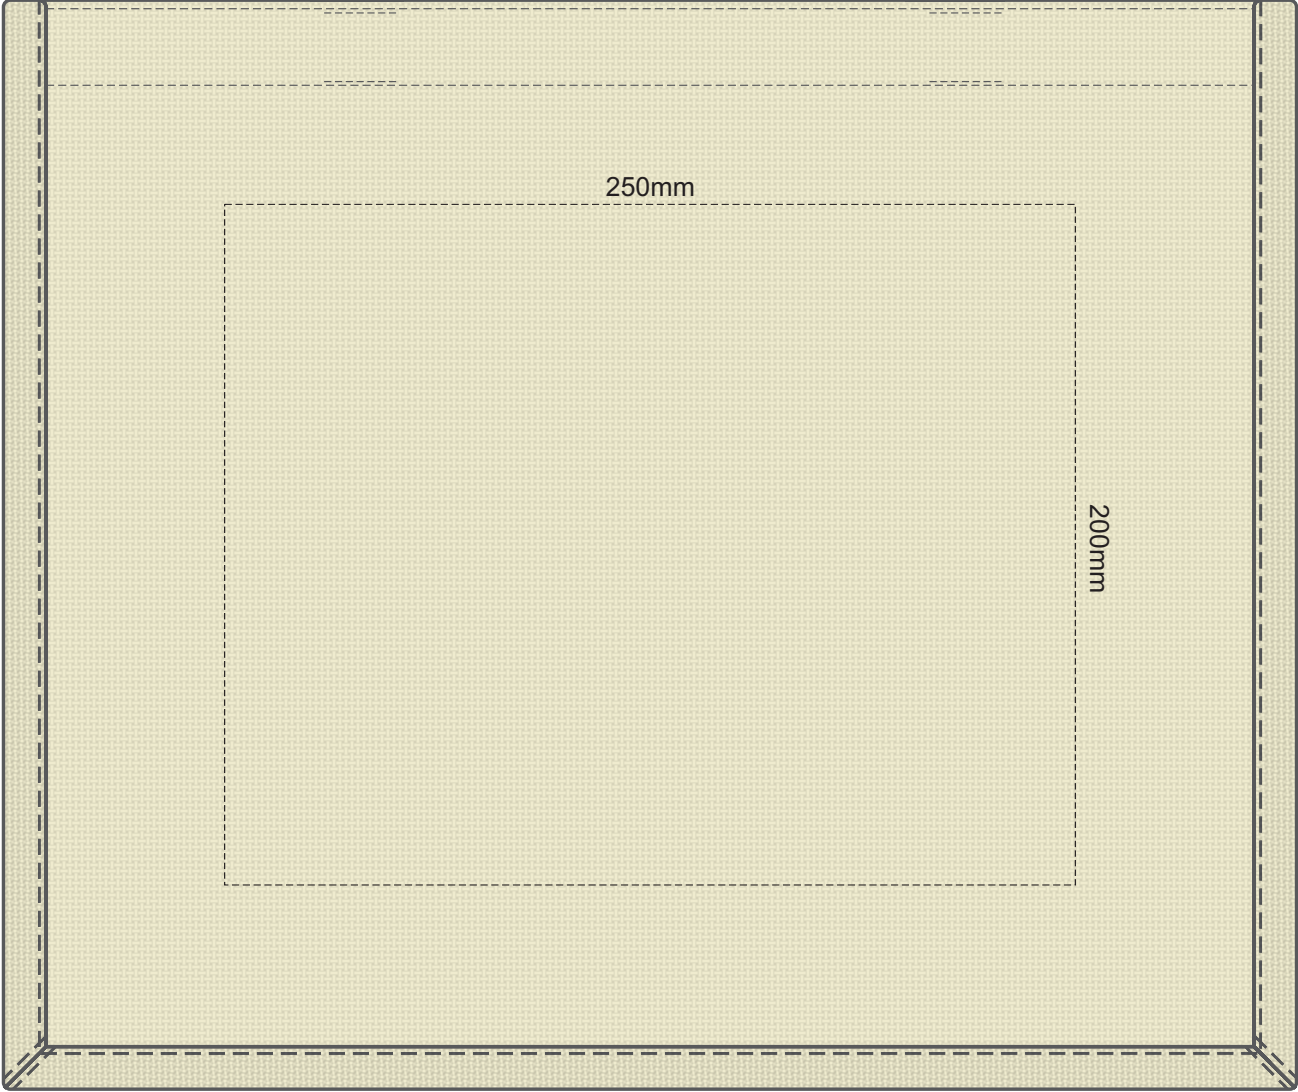

45% of Actual Size
Screen Print

250mm

225mm

Screen Print:

Please be aware the artwork will be significantly affected by the texture of the bag.
Fine detailing, small text will be lost in the texture of the bag and may not be legible.

45% of Actual Size
Colourflex Transfer

Please note the orientation of these print areas may be rotated to best suit your needs.