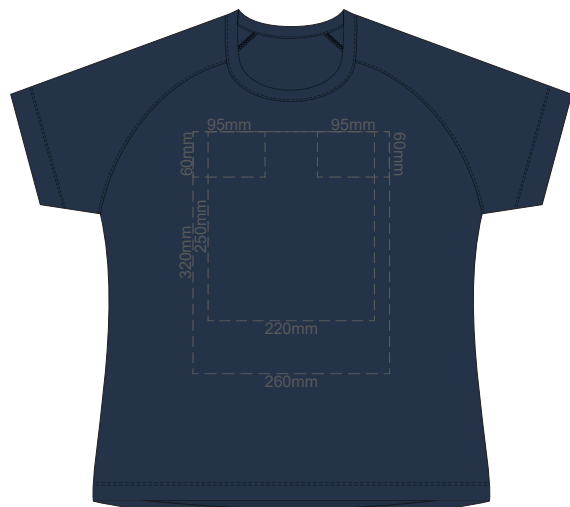

10% of Actual Size
Screen Print

FRONT WOMEN'S EXTRA SMALL

BACK WOMEN'S EXTRA SMALL

10% of Actual Size
Screen Print

WOMEN'S XS
LEFT SLEEVE

WOMEN'S XS
RIGHT SLEEVE

10% of Actual Size
Screen Print

FRONT WOMEN'S SMALL

BACK WOMEN'S SMALL

10% of Actual Size
Screen Print

WOMEN'S SMALL
LEFT SLEEVE

WOMEN'S SMALL
RIGHT SLEEVE

10% of Actual Size
Screen Print

FRONT WOMEN'S MEDIUM

BACK WOMEN'S MEDIUM

10% of Actual Size
Screen Print

WOMEN'S MEDIUM LEFT SLEEVE **WOMEN'S MEDIUM RIGHT SLEEVE**

10% of Actual Size
Screen Print

FRONT WOMEN'S LARGE

BACK WOMEN'S LARGE

10% of Actual Size
Screen Print

WOMEN'S LARGE LEFT SLEEVE **WOMEN'S LARGE RIGHT SLEEVE**

10% of Actual Size
Screen Print

FRONT WOMEN'S XL

BACK WOMEN'S XL

10% of Actual Size
Screen Print

WOMEN'S XL
LEFT SLEEVE

WOMEN'S XL
RIGHT SLEEVE

10% of Actual Size
Screen Print

FRONT WOMEN'S 2XL