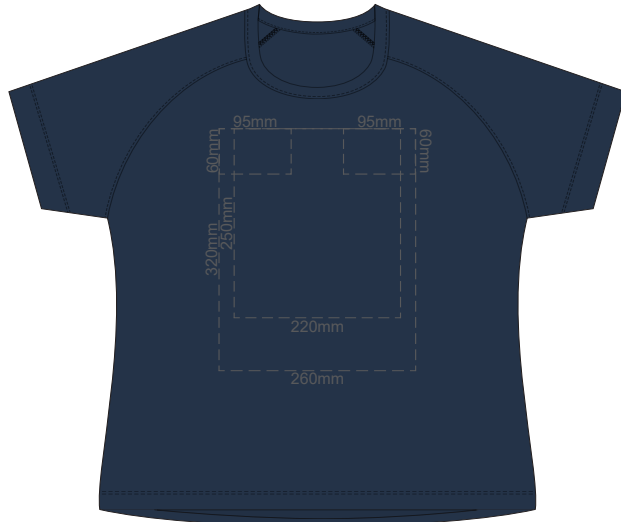

10% of Actual Size
Screen Print

FRONT WOMEN'S EXTRA SMALL

BACK WOMEN'S EXTRA SMALL

10% of Actual Size
Screen Print

WOMEN'S XS
LEFT SLEEVE

WOMEN'S XS
RIGHT SLEEVE

10% of Actual Size
Screen Print

FRONT WOMEN'S SMALL

BACK WOMEN'S SMALL

10% of Actual Size
Screen Print

WOMEN'S SMALL
LEFT SLEEVE

WOMEN'S SMALL
RIGHT SLEEVE

10% of Actual Size
Screen Print

FRONT WOMEN'S MEDIUM

BACK WOMEN'S MEDIUM

10% of Actual Size
Screen Print

WOMEN'S MEDIUM LEFT SLEEVE **WOMEN'S MEDIUM RIGHT SLEEVE**

10% of Actual Size
Screen Print

FRONT WOMEN'S LARGE

BACK WOMEN'S LARGE

10% of Actual Size
Screen Print

WOMEN'S LARGE LEFT SLEEVE **WOMEN'S LARGE RIGHT SLEEVE**

10% of Actual Size
Screen Print

FRONT WOMEN'S XL

BACK WOMEN'S XL

10% of Actual Size
Screen Print

WOMEN'S XL
LEFT SLEEVE

WOMEN'S XL
RIGHT SLEEVE

10% of Actual Size
Screen Print

FRONT WOMEN'S 2XL