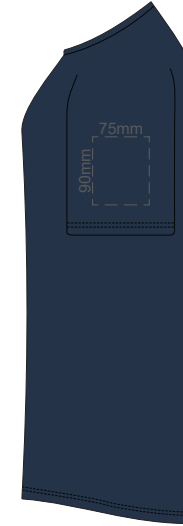

WOMEN'S MEDIUM LEFT SLEEVE **WOMEN'S MEDIUM RIGHT SLEEVE**

10% of Actual Size
Screen Print

FRONT WOMEN'S LARGE

BACK WOMEN'S LARGE

10% of Actual Size
Screen Print

WOMEN'S LARGE LEFT SLEEVE **WOMEN'S LARGE RIGHT SLEEVE**

10% of Actual Size
Screen Print

FRONT WOMEN'S XL

BACK WOMEN'S XL

10% of Actual Size
Screen Print

WOMEN'S XL
LEFT SLEEVE

WOMEN'S XL
RIGHT SLEEVE

10% of Actual Size
Screen Print

FRONT WOMEN'S 2XL

BACK WOMEN'S 2XL

10% of Actual Size
Screen Print

WOMEN'S 2XL
LEFT SLEEVE

WOMEN'S 2XL
RIGHT SLEEVE

10% of Actual Size
Screen Print

FRONT WOMEN'S 3XL

BACK WOMEN'S 3XL

10% of Actual Size
Screen Print

WOMEN'S 3XL
LEFT SLEEVE

WOMEN'S 3XL
RIGHT SLEEVE

10% of Actual Size
Colourflex Transfer

FRONT WOMEN'S EXTRA SMALL

BACK WOMEN'S EXTRA SMALL

10% of Actual Size
Colourflex Transfer

WOMEN'S XS
LEFT SLEEVE

WOMEN'S XS
RIGHT SLEEVE