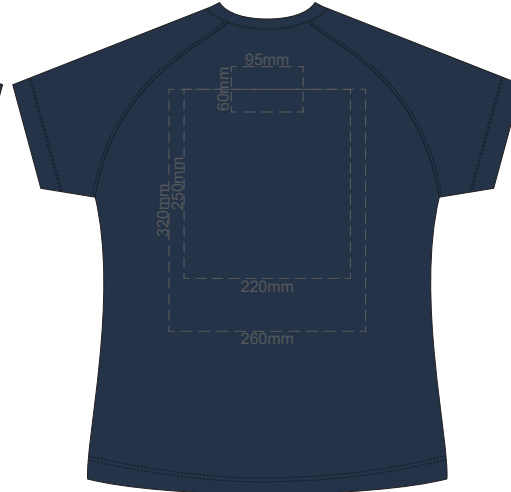

10% of Actual Size
Screen Print

FRONT WOMEN'S EXTRA SMALL

BACK WOMEN'S EXTRA SMALL

10% of Actual Size
Screen Print

WOMEN'S XS
LEFT SLEEVE

WOMEN'S XS
RIGHT SLEEVE

10% of Actual Size
Screen Print

FRONT WOMEN'S SMALL

BACK WOMEN'S SMALL

10% of Actual Size
Screen Print

WOMEN'S SMALL
LEFT SLEEVE

WOMEN'S SMALL
RIGHT SLEEVE

10% of Actual Size
Screen Print

FRONT WOMEN'S MEDIUM

BACK WOMEN'S MEDIUM

10% of Actual Size
Screen Print

WOMEN'S MEDIUM LEFT SLEEVE **WOMEN'S MEDIUM RIGHT SLEEVE**

10% of Actual Size
Screen Print

FRONT WOMEN'S LARGE

BACK WOMEN'S LARGE

10% of Actual Size
Screen Print

WOMEN'S LARGE LEFT SLEEVE **WOMEN'S LARGE RIGHT SLEEVE**

10% of Actual Size
Screen Print

FRONT WOMEN'S XL

BACK WOMEN'S XL

10% of Actual Size
Screen Print

WOMEN'S XL
LEFT SLEEVE

WOMEN'S XL
RIGHT SLEEVE

10% of Actual Size
Screen Print

FRONT WOMEN'S 2XL