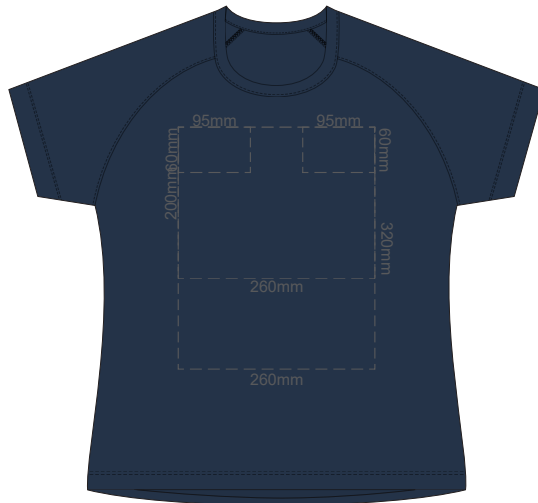

10% of Actual Size
Screen Print

FRONT WOMEN'S XL

BACK WOMEN'S XL

10% of Actual Size
Screen Print

WOMEN'S XL
LEFT SLEEVE

WOMEN'S XL
RIGHT SLEEVE

10% of Actual Size
Screen Print

FRONT WOMEN'S 2XL

BACK WOMEN'S 2XL

10% of Actual Size
Screen Print

WOMEN'S 2XL
LEFT SLEEVE

WOMEN'S 2XL
RIGHT SLEEVE

10% of Actual Size
Screen Print

FRONT WOMEN'S 3XL

BACK WOMEN'S 3XL

10% of Actual Size
Screen Print

WOMEN'S 3XL
LEFT SLEEVE

WOMEN'S 3XL
RIGHT SLEEVE

10% of Actual Size
Colourflex Transfer

FRONT WOMEN'S EXTRA SMALL

BACK WOMEN'S EXTRA SMALL

10% of Actual Size
Colourflex Transfer

WOMEN'S XS
LEFT SLEEVE

WOMEN'S XS
RIGHT SLEEVE

10% of Actual Size
Colourflex Transfer

FRONT WOMEN'S SMALL

BACK WOMEN'S SMALL

10% of Actual Size
Colourflex Transfer

WOMEN'S SMALL
LEFT SLEEVE

WOMEN'S SMALL
RIGHT SLEEVE

10% of Actual Size
Colourflex Transfer