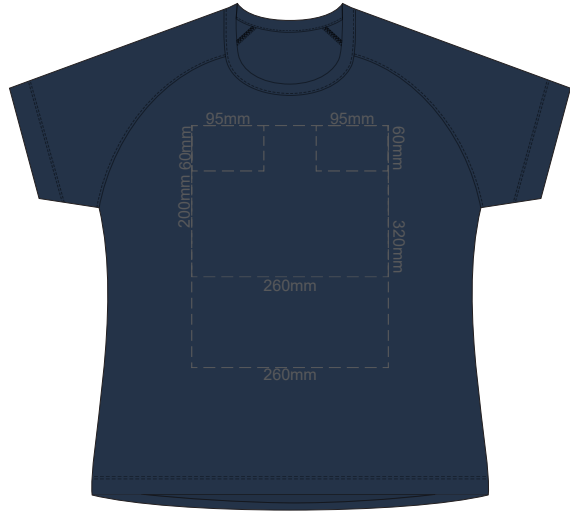

WOMEN'S 3XL
LEFT SLEEVE

WOMEN'S 3XL
RIGHT SLEEVE

10% of Actual Size
Colourflex Transfer

FRONT WOMEN'S EXTRA SMALL

BACK WOMEN'S EXTRA SMALL

10% of Actual Size
Colourflex Transfer

WOMEN'S XS
LEFT SLEEVE

WOMEN'S XS
RIGHT SLEEVE

10% of Actual Size
Colourflex Transfer

FRONT WOMEN'S SMALL

BACK WOMEN'S SMALL

10% of Actual Size
Colourflex Transfer

WOMEN'S SMALL
LEFT SLEEVE

WOMEN'S SMALL
RIGHT SLEEVE

10% of Actual Size
Colourflex Transfer

FRONT WOMEN'S MEDIUM

BACK WOMEN'S MEDIUM

10% of Actual Size
Colourflex Transfer

WOMEN'S MEDIUM LEFT SLEEVE
WOMEN'S MEDIUM RIGHT SLEEVE

10% of Actual Size
Colourflex Transfer

FRONT WOMEN'S LARGE

BACK WOMEN'S LARGE

10% of Actual Size
Colourflex Transfer

WOMEN'S LARGE LEFT SLEEVE
WOMEN'S LARGE RIGHT SLEEVE

10% of Actual Size
Colourflex Transfer

FRONT WOMEN'S XL

BACK WOMEN'S XL

10% of Actual Size
Colourflex Transfer

WOMEN'S XL
LEFT SLEEVE