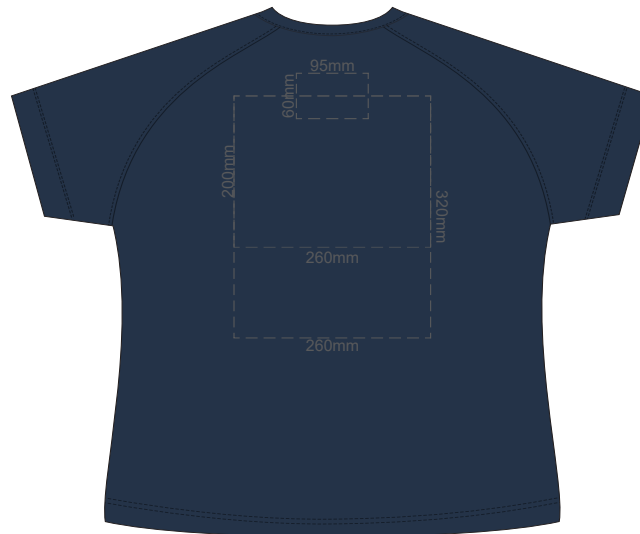

10% of Actual Size
Colourflex Transfer

FRONT WOMEN'S SMALL

BACK WOMEN'S SMALL

10% of Actual Size
Colourflex Transfer

WOMEN'S SMALL
LEFT SLEEVE

WOMEN'S SMALL
RIGHT SLEEVE

10% of Actual Size
Colourflex Transfer

FRONT WOMEN'S MEDIUM

BACK WOMEN'S MEDIUM

10% of Actual Size
Colourflex Transfer

WOMEN'S MEDIUM LEFT SLEEVE
WOMEN'S MEDIUM RIGHT SLEEVE

10% of Actual Size
Colourflex Transfer

FRONT WOMEN'S LARGE

BACK WOMEN'S LARGE

10% of Actual Size
Colourflex Transfer

WOMEN'S LARGE LEFT SLEEVE
WOMEN'S LARGE RIGHT SLEEVE

10% of Actual Size
Colourflex Transfer

FRONT WOMEN'S XL

BACK WOMEN'S XL

10% of Actual Size
Colourflex Transfer

WOMEN'S XL
LEFT SLEEVE

WOMEN'S XL
RIGHT SLEEVE

10% of Actual Size
Colourflex Transfer

FRONT WOMEN'S 2XL

BACK WOMEN'S 2XL

10% of Actual Size
Colourflex Transfer

WOMEN'S 2XL
LEFT SLEEVE

WOMEN'S 2XL
RIGHT SLEEVE

10% of Actual Size
Colourflex Transfer