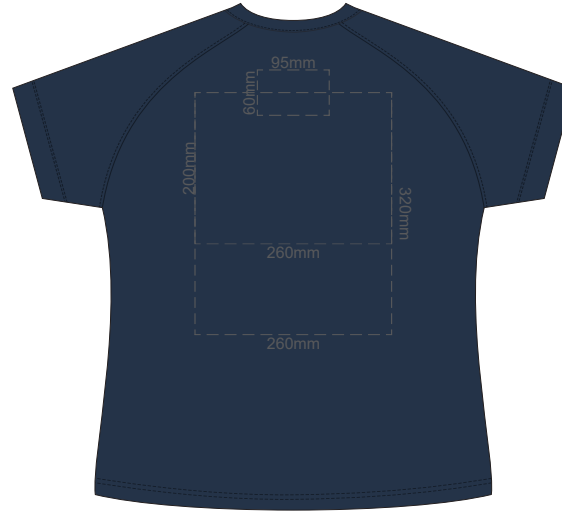

WOMEN'S 3XL
LEFT SLEEVE

WOMEN'S 3XL
RIGHT SLEEVE

10% of Actual Size
Colourflex Transfer

FRONT WOMEN'S EXTRA SMALL

BACK WOMEN'S EXTRA SMALL

10% of Actual Size
Colourflex Transfer

WOMEN'S XS
LEFT SLEEVE

WOMEN'S XS
RIGHT SLEEVE

10% of Actual Size
Colourflex Transfer

FRONT WOMEN'S SMALL

BACK WOMEN'S SMALL

10% of Actual Size
Colourflex Transfer

WOMEN'S SMALL
LEFT SLEEVE

WOMEN'S SMALL
RIGHT SLEEVE

10% of Actual Size
Colourflex Transfer

FRONT WOMEN'S MEDIUM

BACK WOMEN'S MEDIUM

10% of Actual Size
Colourflex Transfer

WOMEN'S MEDIUM LEFT SLEEVE
WOMEN'S MEDIUM RIGHT SLEEVE

10% of Actual Size
Colourflex Transfer

FRONT WOMEN'S LARGE

BACK WOMEN'S LARGE

10% of Actual Size
Colourflex Transfer

WOMEN'S LARGE LEFT SLEEVE
WOMEN'S LARGE RIGHT SLEEVE

10% of Actual Size
Colourflex Transfer

FRONT WOMEN'S XL

BACK WOMEN'S XL

10% of Actual Size
Colourflex Transfer

WOMEN'S XL
LEFT SLEEVE