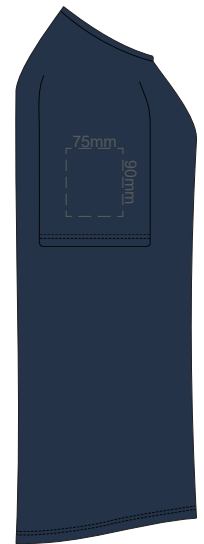

10% of Actual Size
Screen Print

FRONT WOMEN'S XL

BACK WOMEN'S XL

10% of Actual Size
Screen Print

WOMEN'S XL
LEFT SLEEVE

WOMEN'S XL
RIGHT SLEEVE

10% of Actual Size
Screen Print

FRONT WOMEN'S 2XL

BACK WOMEN'S 2XL

10% of Actual Size
Screen Print

WOMEN'S 2XL
LEFT SLEEVE

WOMEN'S 2XL
RIGHT SLEEVE

10% of Actual Size
Screen Print

FRONT WOMEN'S 3XL

BACK WOMEN'S 3XL

10% of Actual Size
Screen Print

WOMEN'S 3XL
LEFT SLEEVE

WOMEN'S 3XL
RIGHT SLEEVE

10% of Actual Size
Colourflex Transfer

FRONT WOMEN'S EXTRA SMALL

BACK WOMEN'S EXTRA SMALL

10% of Actual Size
Colourflex Transfer

WOMEN'S XS
LEFT SLEEVE

WOMEN'S XS
RIGHT SLEEVE

10% of Actual Size
Colourflex Transfer

FRONT WOMEN'S SMALL

BACK WOMEN'S SMALL

10% of Actual Size
Colourflex Transfer

WOMEN'S SMALL
LEFT SLEEVE

WOMEN'S SMALL
RIGHT SLEEVE

10% of Actual Size
Colourflex Transfer