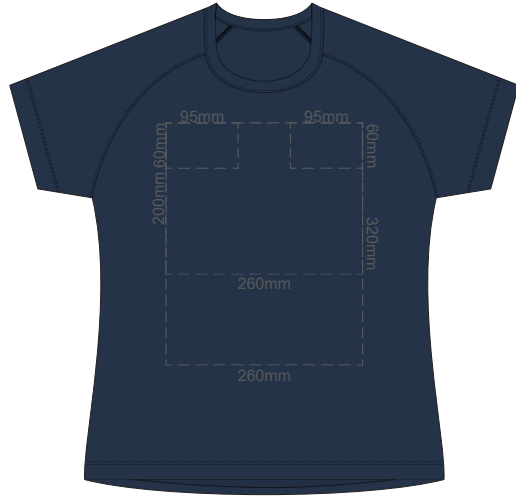

WOMEN'S MEDIUM LEFT SLEEVE **WOMEN'S MEDIUM RIGHT SLEEVE**

10% of Actual Size
Screen Print

FRONT WOMEN'S LARGE

BACK WOMEN'S LARGE

10% of Actual Size
Screen Print

WOMEN'S LARGE LEFT SLEEVE **WOMEN'S LARGE RIGHT SLEEVE**

10% of Actual Size
Screen Print

FRONT WOMEN'S XL

BACK WOMEN'S XL

10% of Actual Size
Screen Print

WOMEN'S XL
LEFT SLEEVE

WOMEN'S XL
RIGHT SLEEVE

10% of Actual Size
Screen Print

FRONT WOMEN'S 2XL

BACK WOMEN'S 2XL

10% of Actual Size
Screen Print

WOMEN'S 2XL
LEFT SLEEVE

WOMEN'S 2XL
RIGHT SLEEVE

10% of Actual Size
Screen Print

FRONT WOMEN'S 3XL

BACK WOMEN'S 3XL

10% of Actual Size
Screen Print

WOMEN'S 3XL
LEFT SLEEVE

WOMEN'S 3XL
RIGHT SLEEVE

10% of Actual Size
Colourflex Transfer

FRONT WOMEN'S EXTRA SMALL

BACK WOMEN'S EXTRA SMALL

10% of Actual Size
Colourflex Transfer

WOMEN'S XS
LEFT SLEEVE

WOMEN'S XS
RIGHT SLEEVE