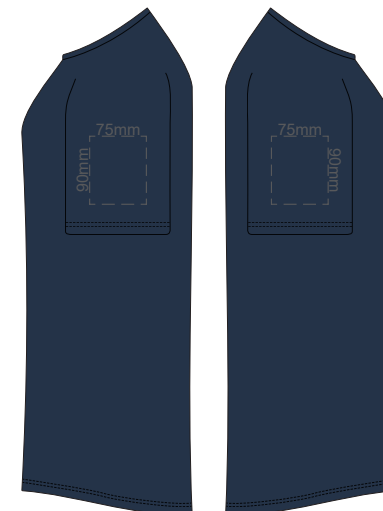

10% of Actual Size
Screen Print

FRONT WOMEN'S EXTRA SMALL

BACK WOMEN'S EXTRA SMALL

10% of Actual Size
Screen Print

WOMEN'S XS
LEFT SLEEVE

WOMEN'S XS
RIGHT SLEEVE

10% of Actual Size
Screen Print

FRONT WOMEN'S SMALL

BACK WOMEN'S SMALL

10% of Actual Size
Screen Print

WOMEN'S SMALL
LEFT SLEEVE

WOMEN'S SMALL
RIGHT SLEEVE

10% of Actual Size
Screen Print

FRONT WOMEN'S MEDIUM

BACK WOMEN'S MEDIUM

10% of Actual Size
Screen Print

WOMEN'S MEDIUM LEFT SLEEVE **WOMEN'S MEDIUM RIGHT SLEEVE**

10% of Actual Size
Screen Print

FRONT WOMEN'S LARGE

BACK WOMEN'S LARGE

10% of Actual Size
Screen Print

WOMEN'S LARGE LEFT SLEEVE **WOMEN'S LARGE RIGHT SLEEVE**

10% of Actual Size
Screen Print

FRONT WOMEN'S XL

BACK WOMEN'S XL

10% of Actual Size
Screen Print

WOMEN'S XL
LEFT SLEEVE

WOMEN'S XL
RIGHT SLEEVE

10% of Actual Size
Screen Print

FRONT WOMEN'S 2XL