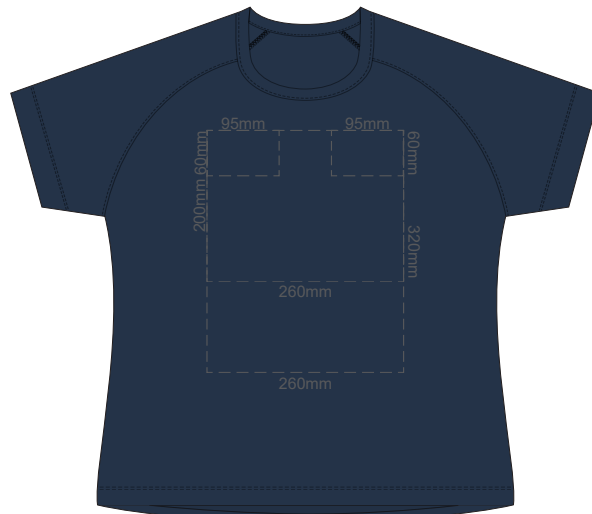

WOMEN'S 3XL
LEFT SLEEVE

WOMEN'S 3XL
RIGHT SLEEVE

10% of Actual Size
Colourflex Transfer

FRONT WOMEN'S EXTRA SMALL

BACK WOMEN'S EXTRA SMALL

10% of Actual Size
Colourflex Transfer

WOMEN'S XS
LEFT SLEEVE

WOMEN'S XS
RIGHT SLEEVE

10% of Actual Size
Colourflex Transfer

FRONT WOMEN'S SMALL

BACK WOMEN'S SMALL

10% of Actual Size
Colourflex Transfer

WOMEN'S SMALL
LEFT SLEEVE

WOMEN'S SMALL
RIGHT SLEEVE

10% of Actual Size
Colourflex Transfer

FRONT WOMEN'S MEDIUM

BACK WOMEN'S MEDIUM

10% of Actual Size
Colourflex Transfer

WOMEN'S MEDIUM LEFT SLEEVE
WOMEN'S MEDIUM RIGHT SLEEVE

10% of Actual Size
Colourflex Transfer

FRONT WOMEN'S LARGE

BACK WOMEN'S LARGE

10% of Actual Size
Colourflex Transfer

WOMEN'S LARGE LEFT SLEEVE
WOMEN'S LARGE RIGHT SLEEVE

10% of Actual Size
Colourflex Transfer

FRONT WOMEN'S XL

BACK WOMEN'S XL

10% of Actual Size
Colourflex Transfer

WOMEN'S XL
LEFT SLEEVE