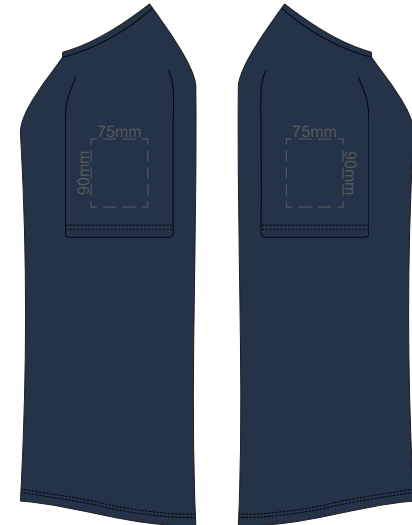

10% of Actual Size
Colourflex Transfer

FRONT WOMEN'S SMALL

BACK WOMEN'S SMALL

10% of Actual Size
Colourflex Transfer

WOMEN'S SMALL
LEFT SLEEVE

WOMEN'S SMALL
RIGHT SLEEVE

10% of Actual Size
Colourflex Transfer

FRONT WOMEN'S MEDIUM

BACK WOMEN'S MEDIUM

10% of Actual Size
Colourflex Transfer

WOMEN'S MEDIUM LEFT SLEEVE
WOMEN'S MEDIUM RIGHT SLEEVE

10% of Actual Size
Colourflex Transfer

FRONT WOMEN'S LARGE

BACK WOMEN'S LARGE

10% of Actual Size
Colourflex Transfer

WOMEN'S LARGE LEFT SLEEVE
WOMEN'S LARGE RIGHT SLEEVE

10% of Actual Size
Colourflex Transfer

FRONT WOMEN'S XL

BACK WOMEN'S XL

10% of Actual Size
Colourflex Transfer

WOMEN'S XL
LEFT SLEEVE

WOMEN'S XL
RIGHT SLEEVE

10% of Actual Size
Colourflex Transfer

FRONT WOMEN'S 2XL

BACK WOMEN'S 2XL

10% of Actual Size
Colourflex Transfer

WOMEN'S 2XL
LEFT SLEEVE

WOMEN'S 2XL
RIGHT SLEEVE

10% of Actual Size
Colourflex Transfer