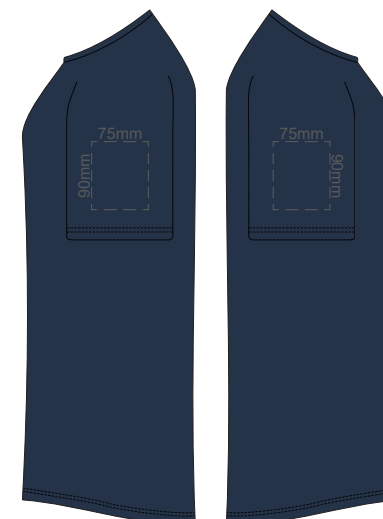

10% of Actual Size
Screen Print

FRONT WOMEN'S EXTRA SMALL

BACK WOMEN'S EXTRA SMALL

10% of Actual Size
Screen Print

WOMEN'S XS
LEFT SLEEVE

WOMEN'S XS
RIGHT SLEEVE

10% of Actual Size
Screen Print

FRONT WOMEN'S SMALL

BACK WOMEN'S SMALL

10% of Actual Size
Screen Print

WOMEN'S SMALL
LEFT SLEEVE

WOMEN'S SMALL
RIGHT SLEEVE

10% of Actual Size
Screen Print

FRONT WOMEN'S MEDIUM

BACK WOMEN'S MEDIUM

10% of Actual Size
Screen Print

WOMEN'S MEDIUM LEFT SLEEVE **WOMEN'S MEDIUM RIGHT SLEEVE**

10% of Actual Size
Screen Print

FRONT WOMEN'S LARGE

BACK WOMEN'S LARGE

10% of Actual Size
Screen Print

WOMEN'S LARGE LEFT SLEEVE **WOMEN'S LARGE RIGHT SLEEVE**

10% of Actual Size
Screen Print

FRONT WOMEN'S XL

BACK WOMEN'S XL

10% of Actual Size
Screen Print

WOMEN'S XL
LEFT SLEEVE

WOMEN'S XL
RIGHT SLEEVE

10% of Actual Size
Screen Print

FRONT WOMEN'S 2XL