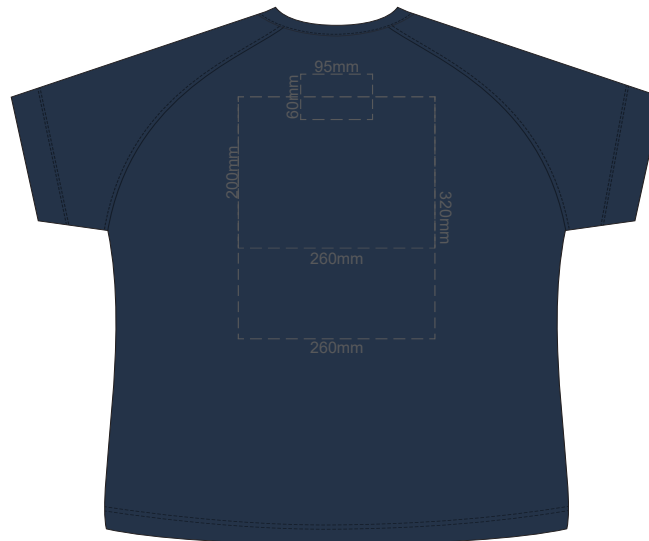

FRONT WOMEN'S MEDIUM

BACK WOMEN'S MEDIUM

10% of Actual Size
Colourflex Transfer

WOMEN'S MEDIUM LEFT SLEEVE
WOMEN'S MEDIUM RIGHT SLEEVE

10% of Actual Size
Colourflex Transfer

FRONT WOMEN'S LARGE

BACK WOMEN'S LARGE

10% of Actual Size
Colourflex Transfer

WOMEN'S LARGE LEFT SLEEVE
WOMEN'S LARGE RIGHT SLEEVE

10% of Actual Size
Colourflex Transfer

FRONT WOMEN'S XL

BACK WOMEN'S XL

10% of Actual Size
Colourflex Transfer

WOMEN'S XL
LEFT SLEEVE

WOMEN'S XL
RIGHT SLEEVE

10% of Actual Size
Colourflex Transfer

FRONT WOMEN'S 2XL

BACK WOMEN'S 2XL

10% of Actual Size
Colourflex Transfer

WOMEN'S 2XL
LEFT SLEEVE

WOMEN'S 2XL
RIGHT SLEEVE

10% of Actual Size
Colourflex Transfer

FRONT WOMEN'S 3XL

BACK WOMEN'S 3XL

10% of Actual Size
Colourflex Transfer

WOMEN'S 3XL
LEFT SLEEVE

WOMEN'S 3XL
RIGHT SLEEVE