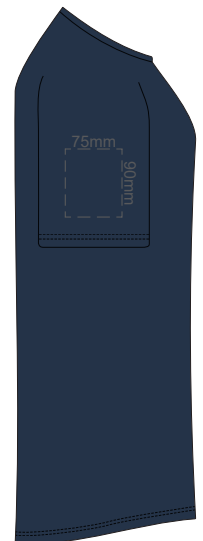

FRONT WOMEN'S MEDIUM

BACK WOMEN'S MEDIUM

10% of Actual Size
Colourflex Transfer

WOMEN'S MEDIUM LEFT SLEEVE
WOMEN'S MEDIUM RIGHT SLEEVE

10% of Actual Size
Colourflex Transfer

FRONT WOMEN'S LARGE

BACK WOMEN'S LARGE

10% of Actual Size
Colourflex Transfer

WOMEN'S LARGE LEFT SLEEVE
WOMEN'S LARGE RIGHT SLEEVE

10% of Actual Size
Colourflex Transfer

FRONT WOMEN'S XL

BACK WOMEN'S XL

10% of Actual Size
Colourflex Transfer

WOMEN'S XL
LEFT SLEEVE

WOMEN'S XL
RIGHT SLEEVE

10% of Actual Size
Colourflex Transfer

FRONT WOMEN'S 2XL

BACK WOMEN'S 2XL

10% of Actual Size
Colourflex Transfer

WOMEN'S 2XL
LEFT SLEEVE

WOMEN'S 2XL
RIGHT SLEEVE

10% of Actual Size
Colourflex Transfer

FRONT WOMEN'S 3XL

BACK WOMEN'S 3XL

10% of Actual Size
Colourflex Transfer

WOMEN'S 3XL
LEFT SLEEVE

WOMEN'S 3XL
RIGHT SLEEVE