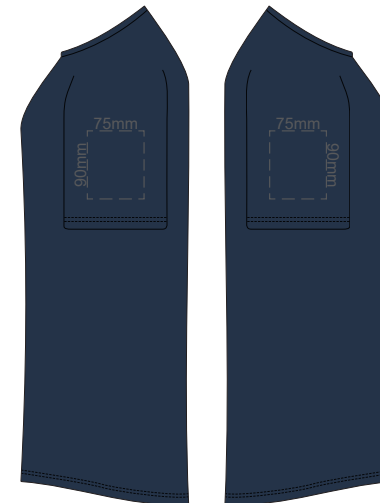

WOMEN'S 3XL
LEFT SLEEVE

WOMEN'S 3XL
RIGHT SLEEVE

10% of Actual Size
Colourflex Transfer

FRONT WOMEN'S EXTRA SMALL

BACK WOMEN'S EXTRA SMALL

10% of Actual Size
Colourflex Transfer

WOMEN'S XS
LEFT SLEEVE

WOMEN'S XS
RIGHT SLEEVE

10% of Actual Size
Colourflex Transfer

FRONT WOMEN'S SMALL

BACK WOMEN'S SMALL

10% of Actual Size
Colourflex Transfer

WOMEN'S SMALL
LEFT SLEEVE

WOMEN'S SMALL
RIGHT SLEEVE

10% of Actual Size
Colourflex Transfer

FRONT WOMEN'S MEDIUM

BACK WOMEN'S MEDIUM

10% of Actual Size
Colourflex Transfer

WOMEN'S MEDIUM LEFT SLEEVE
WOMEN'S MEDIUM RIGHT SLEEVE

10% of Actual Size
Colourflex Transfer

FRONT WOMEN'S LARGE

BACK WOMEN'S LARGE

10% of Actual Size
Colourflex Transfer

WOMEN'S LARGE LEFT SLEEVE
WOMEN'S LARGE RIGHT SLEEVE

10% of Actual Size
Colourflex Transfer

FRONT WOMEN'S XL

BACK WOMEN'S XL

10% of Actual Size
Colourflex Transfer

WOMEN'S XL
LEFT SLEEVE