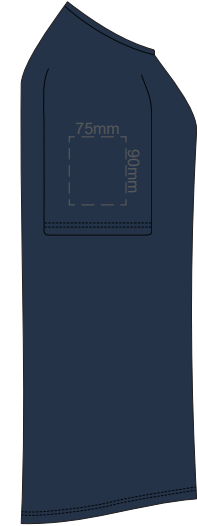

WOMEN'S MEDIUM LEFT SLEEVE **WOMEN'S MEDIUM RIGHT SLEEVE**

10% of Actual Size
Screen Print

FRONT WOMEN'S LARGE

BACK WOMEN'S LARGE

10% of Actual Size
Screen Print

WOMEN'S LARGE LEFT SLEEVE **WOMEN'S LARGE RIGHT SLEEVE**

10% of Actual Size
Screen Print

FRONT WOMEN'S XL

BACK WOMEN'S XL

10% of Actual Size
Screen Print

WOMEN'S XL
LEFT SLEEVE

WOMEN'S XL
RIGHT SLEEVE

10% of Actual Size
Screen Print

FRONT WOMEN'S 2XL

BACK WOMEN'S 2XL

10% of Actual Size
Screen Print

WOMEN'S 2XL
LEFT SLEEVE

WOMEN'S 2XL
RIGHT SLEEVE

10% of Actual Size
Screen Print

FRONT WOMEN'S 3XL

BACK WOMEN'S 3XL

10% of Actual Size
Screen Print

WOMEN'S 3XL
LEFT SLEEVE

WOMEN'S 3XL
RIGHT SLEEVE

10% of Actual Size
Colourflex Transfer

FRONT WOMEN'S EXTRA SMALL

BACK WOMEN'S EXTRA SMALL

10% of Actual Size
Colourflex Transfer

WOMEN'S XS
LEFT SLEEVE

WOMEN'S XS
RIGHT SLEEVE