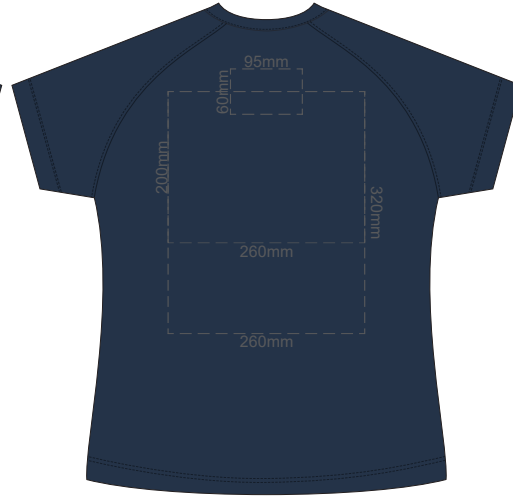

10% of Actual Size
Screen Print

FRONT WOMEN'S XL

BACK WOMEN'S XL

10% of Actual Size
Screen Print

WOMEN'S XL
LEFT SLEEVE

WOMEN'S XL
RIGHT SLEEVE

10% of Actual Size
Screen Print

FRONT WOMEN'S 2XL

BACK WOMEN'S 2XL

10% of Actual Size
Screen Print

WOMEN'S 2XL
LEFT SLEEVE

WOMEN'S 2XL
RIGHT SLEEVE

10% of Actual Size
Screen Print

FRONT WOMEN'S 3XL

BACK WOMEN'S 3XL

10% of Actual Size
Screen Print

WOMEN'S 3XL
LEFT SLEEVE

WOMEN'S 3XL
RIGHT SLEEVE

10% of Actual Size
Colourflex Transfer

FRONT WOMEN'S EXTRA SMALL

BACK WOMEN'S EXTRA SMALL

10% of Actual Size
Colourflex Transfer

WOMEN'S XS
LEFT SLEEVE

WOMEN'S XS
RIGHT SLEEVE

10% of Actual Size
Colourflex Transfer

FRONT WOMEN'S SMALL

BACK WOMEN'S SMALL

10% of Actual Size
Colourflex Transfer

WOMEN'S SMALL
LEFT SLEEVE

WOMEN'S SMALL
RIGHT SLEEVE

10% of Actual Size
Colourflex Transfer