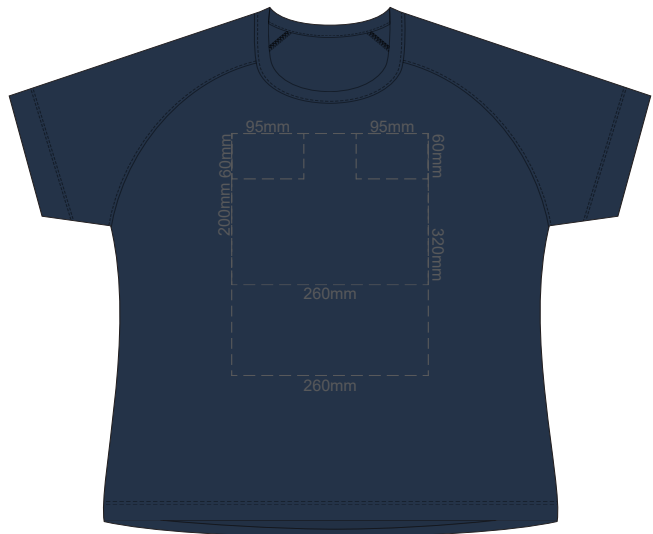

10% of Actual Size
Colourflex Transfer

FRONT WOMEN'S SMALL

BACK WOMEN'S SMALL

10% of Actual Size
Colourflex Transfer

WOMEN'S SMALL
LEFT SLEEVE

WOMEN'S SMALL
RIGHT SLEEVE

10% of Actual Size
Colourflex Transfer

FRONT WOMEN'S MEDIUM

BACK WOMEN'S MEDIUM

10% of Actual Size
Colourflex Transfer

WOMEN'S MEDIUM LEFT SLEEVE
WOMEN'S MEDIUM RIGHT SLEEVE

10% of Actual Size
Colourflex Transfer

FRONT WOMEN'S LARGE

BACK WOMEN'S LARGE

10% of Actual Size
Colourflex Transfer

WOMEN'S LARGE LEFT SLEEVE
WOMEN'S LARGE RIGHT SLEEVE

10% of Actual Size
Colourflex Transfer

FRONT WOMEN'S XL

BACK WOMEN'S XL

10% of Actual Size
Colourflex Transfer

WOMEN'S XL
LEFT SLEEVE

WOMEN'S XL
RIGHT SLEEVE

10% of Actual Size
Colourflex Transfer

FRONT WOMEN'S 2XL

BACK WOMEN'S 2XL

10% of Actual Size
Colourflex Transfer

WOMEN'S 2XL
LEFT SLEEVE

WOMEN'S 2XL
RIGHT SLEEVE

10% of Actual Size
Colourflex Transfer