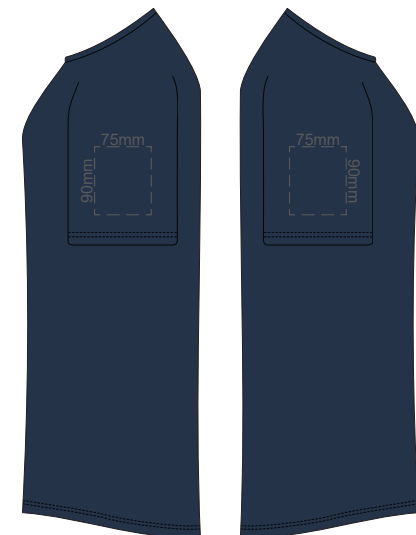

FRONT WOMEN'S MEDIUM

BACK WOMEN'S MEDIUM

10% of Actual Size
Colourflex Transfer

WOMEN'S MEDIUM LEFT SLEEVE
WOMEN'S MEDIUM RIGHT SLEEVE

10% of Actual Size
Colourflex Transfer

FRONT WOMEN'S LARGE

BACK WOMEN'S LARGE

10% of Actual Size
Colourflex Transfer

WOMEN'S LARGE LEFT SLEEVE
WOMEN'S LARGE RIGHT SLEEVE

10% of Actual Size
Colourflex Transfer

FRONT WOMEN'S XL

BACK WOMEN'S XL

10% of Actual Size
Colourflex Transfer

WOMEN'S XL
LEFT SLEEVE

WOMEN'S XL
RIGHT SLEEVE

10% of Actual Size
Colourflex Transfer

FRONT WOMEN'S 2XL

BACK WOMEN'S 2XL

10% of Actual Size
Colourflex Transfer

WOMEN'S 2XL
LEFT SLEEVE

WOMEN'S 2XL
RIGHT SLEEVE

10% of Actual Size
Colourflex Transfer

FRONT WOMEN'S 3XL

BACK WOMEN'S 3XL

10% of Actual Size
Colourflex Transfer

WOMEN'S 3XL
LEFT SLEEVE

WOMEN'S 3XL
RIGHT SLEEVE