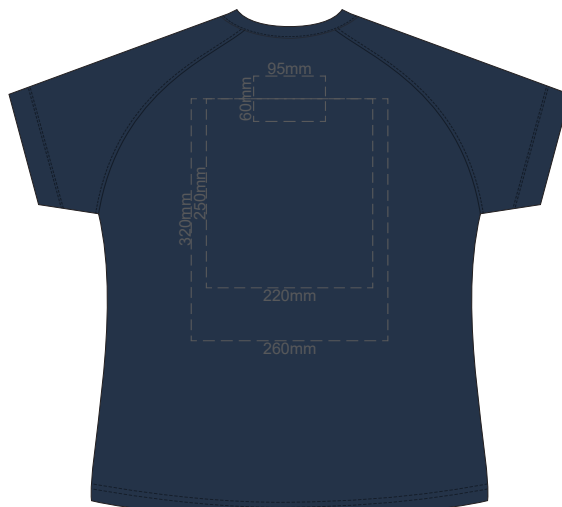

10% of Actual Size
Screen Print

FRONT WOMEN'S EXTRA SMALL

BACK WOMEN'S EXTRA SMALL

10% of Actual Size
Screen Print

WOMEN'S XS
LEFT SLEEVE

WOMEN'S XS
RIGHT SLEEVE

10% of Actual Size
Screen Print

FRONT WOMEN'S SMALL

BACK WOMEN'S SMALL

10% of Actual Size
Screen Print

WOMEN'S SMALL
LEFT SLEEVE

WOMEN'S SMALL
RIGHT SLEEVE

10% of Actual Size
Screen Print

FRONT WOMEN'S MEDIUM

BACK WOMEN'S MEDIUM

10% of Actual Size
Screen Print

WOMEN'S MEDIUM LEFT SLEEVE **WOMEN'S MEDIUM RIGHT SLEEVE**

10% of Actual Size
Screen Print

FRONT WOMEN'S LARGE

BACK WOMEN'S LARGE

10% of Actual Size
Screen Print

WOMEN'S LARGE LEFT SLEEVE **WOMEN'S LARGE RIGHT SLEEVE**

10% of Actual Size
Screen Print

FRONT WOMEN'S XL

BACK WOMEN'S XL

10% of Actual Size
Screen Print

WOMEN'S XL
LEFT SLEEVE

WOMEN'S XL
RIGHT SLEEVE

10% of Actual Size
Screen Print

FRONT WOMEN'S 2XL