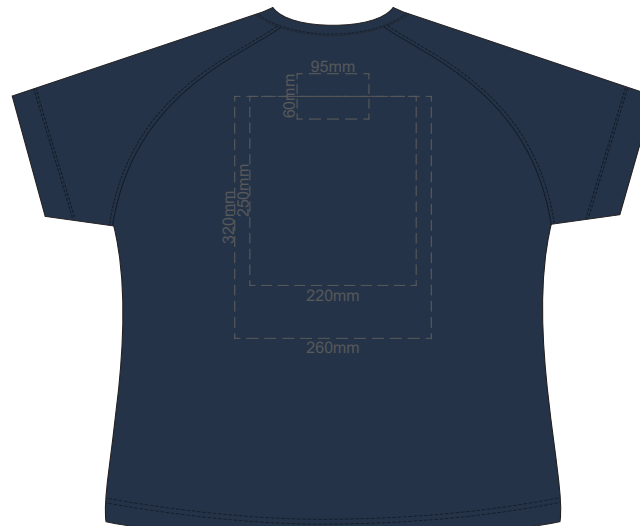

WOMEN'S MEDIUM LEFT SLEEVE **WOMEN'S MEDIUM RIGHT SLEEVE**

10% of Actual Size
Screen Print

FRONT WOMEN'S LARGE

BACK WOMEN'S LARGE

10% of Actual Size
Screen Print

WOMEN'S LARGE LEFT SLEEVE **WOMEN'S LARGE RIGHT SLEEVE**

10% of Actual Size
Screen Print

FRONT WOMEN'S XL

BACK WOMEN'S XL

10% of Actual Size
Screen Print

WOMEN'S XL
LEFT SLEEVE

WOMEN'S XL
RIGHT SLEEVE

10% of Actual Size
Screen Print

FRONT WOMEN'S 2XL

BACK WOMEN'S 2XL

10% of Actual Size
Screen Print

WOMEN'S 2XL
LEFT SLEEVE

WOMEN'S 2XL
RIGHT SLEEVE

10% of Actual Size
Screen Print

FRONT WOMEN'S 3XL

BACK WOMEN'S 3XL

10% of Actual Size
Screen Print

WOMEN'S 3XL
LEFT SLEEVE

WOMEN'S 3XL
RIGHT SLEEVE

10% of Actual Size
Colourflex Transfer

FRONT WOMEN'S EXTRA SMALL

BACK WOMEN'S EXTRA SMALL

10% of Actual Size
Colourflex Transfer

WOMEN'S XS
LEFT SLEEVE

WOMEN'S XS
RIGHT SLEEVE