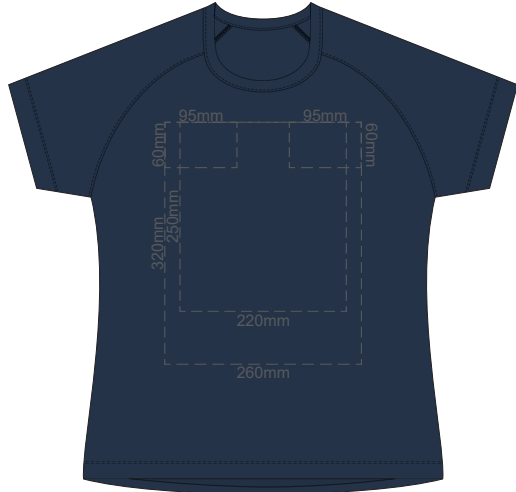

10% of Actual Size
Screen Print

FRONT WOMEN'S EXTRA SMALL

BACK WOMEN'S EXTRA SMALL

10% of Actual Size
Screen Print

WOMEN'S XS
LEFT SLEEVE

WOMEN'S XS
RIGHT SLEEVE

10% of Actual Size
Screen Print

FRONT WOMEN'S SMALL

BACK WOMEN'S SMALL

10% of Actual Size
Screen Print

WOMEN'S SMALL
LEFT SLEEVE

WOMEN'S SMALL
RIGHT SLEEVE

10% of Actual Size
Screen Print

FRONT WOMEN'S MEDIUM

BACK WOMEN'S MEDIUM

10% of Actual Size
Screen Print

WOMEN'S MEDIUM LEFT SLEEVE **WOMEN'S MEDIUM RIGHT SLEEVE**

10% of Actual Size
Screen Print

FRONT WOMEN'S LARGE

BACK WOMEN'S LARGE

10% of Actual Size
Screen Print

WOMEN'S LARGE LEFT SLEEVE **WOMEN'S LARGE RIGHT SLEEVE**

10% of Actual Size
Screen Print

FRONT WOMEN'S XL

BACK WOMEN'S XL

10% of Actual Size
Screen Print

WOMEN'S XL
LEFT SLEEVE

WOMEN'S XL
RIGHT SLEEVE

10% of Actual Size
Screen Print

FRONT WOMEN'S 2XL