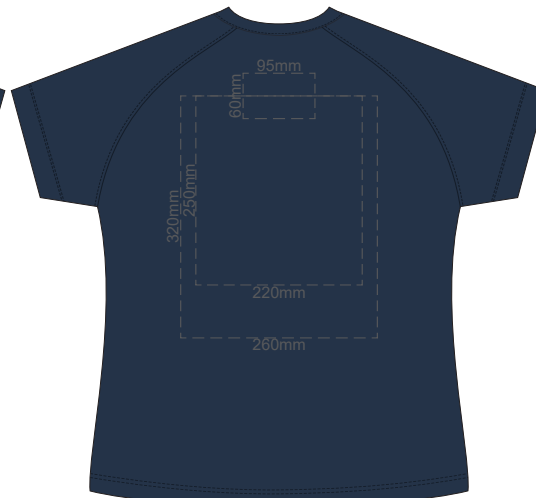

10% of Actual Size
Screen Print

FRONT WOMEN'S EXTRA SMALL

BACK WOMEN'S EXTRA SMALL

10% of Actual Size
Screen Print

WOMEN'S XS
LEFT SLEEVE

WOMEN'S XS
RIGHT SLEEVE

10% of Actual Size
Screen Print

FRONT WOMEN'S SMALL

BACK WOMEN'S SMALL

10% of Actual Size
Screen Print

WOMEN'S SMALL
LEFT SLEEVE

WOMEN'S SMALL
RIGHT SLEEVE

10% of Actual Size
Screen Print

FRONT WOMEN'S MEDIUM

BACK WOMEN'S MEDIUM

10% of Actual Size
Screen Print

WOMEN'S MEDIUM LEFT SLEEVE **WOMEN'S MEDIUM RIGHT SLEEVE**

10% of Actual Size
Screen Print

FRONT WOMEN'S LARGE

BACK WOMEN'S LARGE

10% of Actual Size
Screen Print

WOMEN'S LARGE LEFT SLEEVE **WOMEN'S LARGE RIGHT SLEEVE**

10% of Actual Size
Screen Print

FRONT WOMEN'S XL

BACK WOMEN'S XL

10% of Actual Size
Screen Print

WOMEN'S XL
LEFT SLEEVE

WOMEN'S XL
RIGHT SLEEVE

10% of Actual Size
Screen Print

FRONT WOMEN'S 2XL