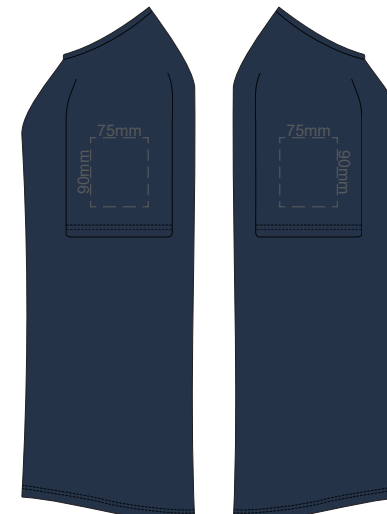

WOMEN'S 3XL
LEFT SLEEVE

WOMEN'S 3XL
RIGHT SLEEVE

10% of Actual Size
Colourflex Transfer

FRONT WOMEN'S EXTRA SMALL

BACK WOMEN'S EXTRA SMALL

10% of Actual Size
Colourflex Transfer

WOMEN'S XS
LEFT SLEEVE

WOMEN'S XS
RIGHT SLEEVE

10% of Actual Size
Colourflex Transfer

FRONT WOMEN'S SMALL

BACK WOMEN'S SMALL

10% of Actual Size
Colourflex Transfer

WOMEN'S SMALL
LEFT SLEEVE

WOMEN'S SMALL
RIGHT SLEEVE

10% of Actual Size
Colourflex Transfer

FRONT WOMEN'S MEDIUM

BACK WOMEN'S MEDIUM

10% of Actual Size
Colourflex Transfer

WOMEN'S MEDIUM LEFT SLEEVE
WOMEN'S MEDIUM RIGHT SLEEVE

10% of Actual Size
Colourflex Transfer

FRONT WOMEN'S LARGE

BACK WOMEN'S LARGE

10% of Actual Size
Colourflex Transfer

WOMEN'S LARGE LEFT SLEEVE
WOMEN'S LARGE RIGHT SLEEVE

10% of Actual Size
Colourflex Transfer

FRONT WOMEN'S XL

BACK WOMEN'S XL

10% of Actual Size
Colourflex Transfer

WOMEN'S XL
LEFT SLEEVE