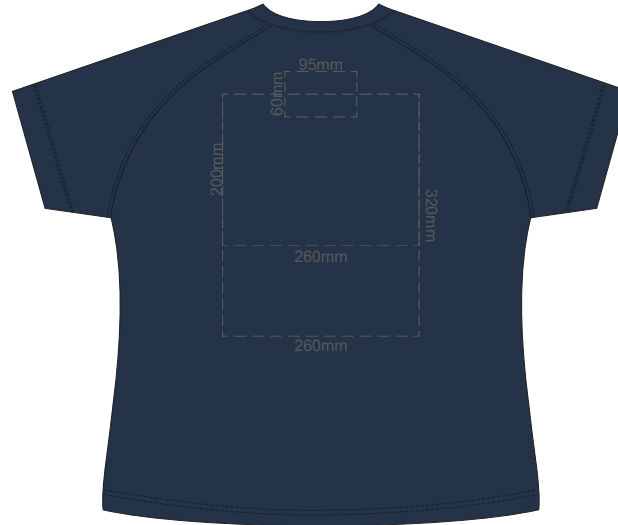

10% of Actual Size
Colourflex Transfer

FRONT WOMEN'S SMALL

BACK WOMEN'S SMALL

10% of Actual Size
Colourflex Transfer

WOMEN'S SMALL
LEFT SLEEVE

WOMEN'S SMALL
RIGHT SLEEVE

10% of Actual Size
Colourflex Transfer

FRONT WOMEN'S MEDIUM

BACK WOMEN'S MEDIUM

10% of Actual Size
Colourflex Transfer

WOMEN'S MEDIUM LEFT SLEEVE
WOMEN'S MEDIUM RIGHT SLEEVE

10% of Actual Size
Colourflex Transfer

FRONT WOMEN'S LARGE

BACK WOMEN'S LARGE

10% of Actual Size
Colourflex Transfer

WOMEN'S LARGE LEFT SLEEVE
WOMEN'S LARGE RIGHT SLEEVE

10% of Actual Size
Colourflex Transfer

FRONT WOMEN'S XL

BACK WOMEN'S XL

10% of Actual Size
Colourflex Transfer

WOMEN'S XL
LEFT SLEEVE

WOMEN'S XL
RIGHT SLEEVE

10% of Actual Size
Colourflex Transfer

FRONT WOMEN'S 2XL

BACK WOMEN'S 2XL

10% of Actual Size
Colourflex Transfer

WOMEN'S 2XL
LEFT SLEEVE

WOMEN'S 2XL
RIGHT SLEEVE

10% of Actual Size
Colourflex Transfer