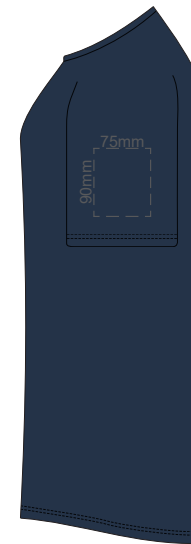

10% of Actual Size
Screen Print

FRONT WOMEN'S XL

BACK WOMEN'S XL

10% of Actual Size
Screen Print

WOMEN'S XL
LEFT SLEEVE

WOMEN'S XL
RIGHT SLEEVE

10% of Actual Size
Screen Print

FRONT WOMEN'S 2XL

BACK WOMEN'S 2XL

10% of Actual Size
Screen Print

WOMEN'S 2XL
LEFT SLEEVE

WOMEN'S 2XL
RIGHT SLEEVE

10% of Actual Size
Screen Print

FRONT WOMEN'S 3XL

BACK WOMEN'S 3XL

10% of Actual Size
Screen Print

WOMEN'S 3XL
LEFT SLEEVE

WOMEN'S 3XL
RIGHT SLEEVE

10% of Actual Size
Colourflex Transfer

FRONT WOMEN'S EXTRA SMALL

BACK WOMEN'S EXTRA SMALL

10% of Actual Size
Colourflex Transfer

WOMEN'S XS
LEFT SLEEVE

WOMEN'S XS
RIGHT SLEEVE

10% of Actual Size
Colourflex Transfer

FRONT WOMEN'S SMALL

BACK WOMEN'S SMALL

10% of Actual Size
Colourflex Transfer

WOMEN'S SMALL
LEFT SLEEVE

WOMEN'S SMALL
RIGHT SLEEVE

10% of Actual Size
Colourflex Transfer