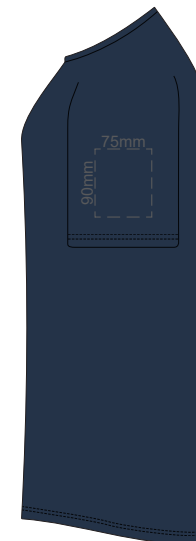

FRONT WOMEN'S MEDIUM

BACK WOMEN'S MEDIUM

10% of Actual Size
Colourflex Transfer

WOMEN'S MEDIUM LEFT SLEEVE
WOMEN'S MEDIUM RIGHT SLEEVE

10% of Actual Size
Colourflex Transfer

FRONT WOMEN'S LARGE

BACK WOMEN'S LARGE

10% of Actual Size
Colourflex Transfer

WOMEN'S LARGE LEFT SLEEVE
WOMEN'S LARGE RIGHT SLEEVE

10% of Actual Size
Colourflex Transfer

FRONT WOMEN'S XL

BACK WOMEN'S XL

10% of Actual Size
Colourflex Transfer

WOMEN'S XL
LEFT SLEEVE

WOMEN'S XL
RIGHT SLEEVE

10% of Actual Size
Colourflex Transfer

FRONT WOMEN'S 2XL

BACK WOMEN'S 2XL

10% of Actual Size
Colourflex Transfer

WOMEN'S 2XL
LEFT SLEEVE

WOMEN'S 2XL
RIGHT SLEEVE

10% of Actual Size
Colourflex Transfer

FRONT WOMEN'S 3XL

BACK WOMEN'S 3XL

10% of Actual Size
Colourflex Transfer

WOMEN'S 3XL
LEFT SLEEVE

WOMEN'S 3XL
RIGHT SLEEVE