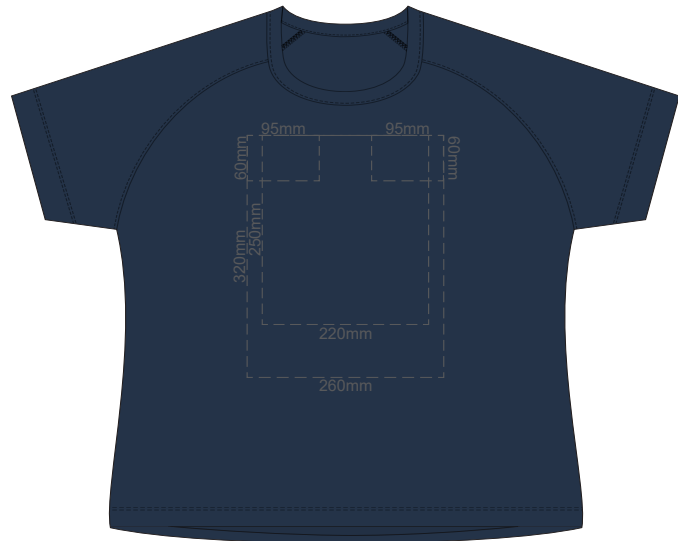

WOMEN'S MEDIUM LEFT SLEEVE **WOMEN'S MEDIUM RIGHT SLEEVE**

10% of Actual Size
Screen Print

FRONT WOMEN'S LARGE

BACK WOMEN'S LARGE

10% of Actual Size
Screen Print

WOMEN'S LARGE LEFT SLEEVE **WOMEN'S LARGE RIGHT SLEEVE**

10% of Actual Size
Screen Print

FRONT WOMEN'S XL

BACK WOMEN'S XL

10% of Actual Size
Screen Print

WOMEN'S XL
LEFT SLEEVE

WOMEN'S XL
RIGHT SLEEVE

10% of Actual Size
Screen Print

FRONT WOMEN'S 2XL

BACK WOMEN'S 2XL

10% of Actual Size
Screen Print

WOMEN'S 2XL
LEFT SLEEVE

WOMEN'S 2XL
RIGHT SLEEVE

10% of Actual Size
Screen Print

FRONT WOMEN'S 3XL

BACK WOMEN'S 3XL

10% of Actual Size
Screen Print

WOMEN'S 3XL
LEFT SLEEVE

WOMEN'S 3XL
RIGHT SLEEVE

10% of Actual Size
Colourflex Transfer

FRONT WOMEN'S EXTRA SMALL

BACK WOMEN'S EXTRA SMALL

10% of Actual Size
Colourflex Transfer

WOMEN'S XS
LEFT SLEEVE

WOMEN'S XS
RIGHT SLEEVE