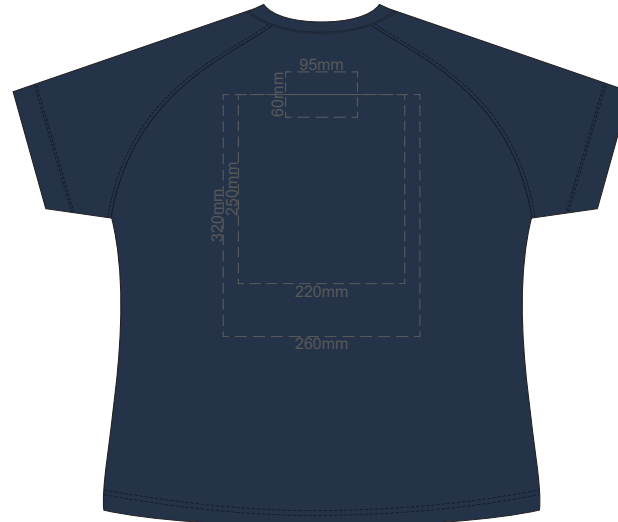

10% of Actual Size
Screen Print

FRONT WOMEN'S EXTRA SMALL

BACK WOMEN'S EXTRA SMALL

10% of Actual Size
Screen Print

WOMEN'S XS
LEFT SLEEVE

WOMEN'S XS
RIGHT SLEEVE

10% of Actual Size
Screen Print

FRONT WOMEN'S SMALL

BACK WOMEN'S SMALL

10% of Actual Size
Screen Print

WOMEN'S SMALL
LEFT SLEEVE

WOMEN'S SMALL
RIGHT SLEEVE

10% of Actual Size
Screen Print

FRONT WOMEN'S MEDIUM

BACK WOMEN'S MEDIUM

10% of Actual Size
Screen Print

WOMEN'S MEDIUM LEFT SLEEVE **WOMEN'S MEDIUM RIGHT SLEEVE**

10% of Actual Size
Screen Print

FRONT WOMEN'S LARGE

BACK WOMEN'S LARGE

10% of Actual Size
Screen Print

WOMEN'S LARGE LEFT SLEEVE **WOMEN'S LARGE RIGHT SLEEVE**

10% of Actual Size
Screen Print

FRONT WOMEN'S XL

BACK WOMEN'S XL

10% of Actual Size
Screen Print

WOMEN'S XL
LEFT SLEEVE

WOMEN'S XL
RIGHT SLEEVE

10% of Actual Size
Screen Print

FRONT WOMEN'S 2XL