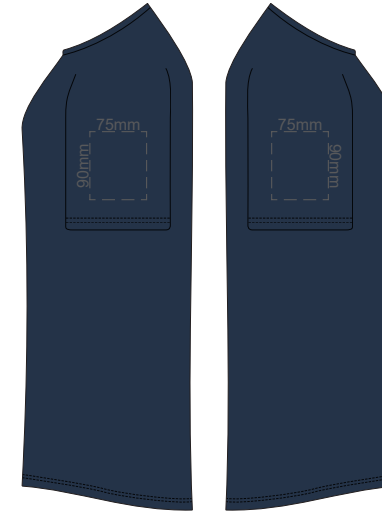

WOMEN'S 3XL
LEFT SLEEVE

WOMEN'S 3XL
RIGHT SLEEVE

10% of Actual Size
Colourflex Transfer

FRONT WOMEN'S EXTRA SMALL

BACK WOMEN'S EXTRA SMALL

10% of Actual Size
Colourflex Transfer

WOMEN'S XS
LEFT SLEEVE

WOMEN'S XS
RIGHT SLEEVE

10% of Actual Size
Colourflex Transfer

FRONT WOMEN'S SMALL

BACK WOMEN'S SMALL

10% of Actual Size
Colourflex Transfer

WOMEN'S SMALL
LEFT SLEEVE

WOMEN'S SMALL
RIGHT SLEEVE

10% of Actual Size
Colourflex Transfer

FRONT WOMEN'S MEDIUM

BACK WOMEN'S MEDIUM

10% of Actual Size
Colourflex Transfer

WOMEN'S MEDIUM LEFT SLEEVE
WOMEN'S MEDIUM RIGHT SLEEVE

10% of Actual Size
Colourflex Transfer

FRONT WOMEN'S LARGE

BACK WOMEN'S LARGE

10% of Actual Size
Colourflex Transfer

WOMEN'S LARGE LEFT SLEEVE
WOMEN'S LARGE RIGHT SLEEVE

10% of Actual Size
Colourflex Transfer

FRONT WOMEN'S XL

BACK WOMEN'S XL

10% of Actual Size
Colourflex Transfer

WOMEN'S XL
LEFT SLEEVE