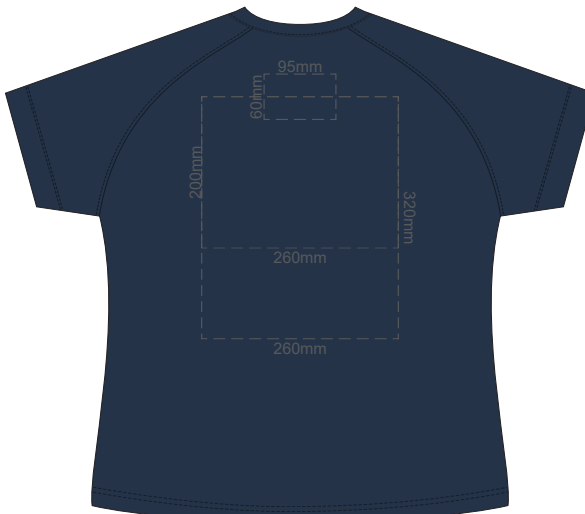

WOMEN'S 3XL
LEFT SLEEVE

WOMEN'S 3XL
RIGHT SLEEVE

10% of Actual Size
Colourflex Transfer

FRONT WOMEN'S EXTRA SMALL

BACK WOMEN'S EXTRA SMALL

10% of Actual Size
Colourflex Transfer

WOMEN'S XS
LEFT SLEEVE

WOMEN'S XS
RIGHT SLEEVE

10% of Actual Size
Colourflex Transfer

FRONT WOMEN'S SMALL

BACK WOMEN'S SMALL

10% of Actual Size
Colourflex Transfer

WOMEN'S SMALL
LEFT SLEEVE

WOMEN'S SMALL
RIGHT SLEEVE

10% of Actual Size
Colourflex Transfer

FRONT WOMEN'S MEDIUM

BACK WOMEN'S MEDIUM

10% of Actual Size
Colourflex Transfer

WOMEN'S MEDIUM LEFT SLEEVE
WOMEN'S MEDIUM RIGHT SLEEVE

10% of Actual Size
Colourflex Transfer

FRONT WOMEN'S LARGE

BACK WOMEN'S LARGE

10% of Actual Size
Colourflex Transfer

WOMEN'S LARGE LEFT SLEEVE
WOMEN'S LARGE RIGHT SLEEVE

10% of Actual Size
Colourflex Transfer

FRONT WOMEN'S XL

BACK WOMEN'S XL

10% of Actual Size
Colourflex Transfer

WOMEN'S XL
LEFT SLEEVE