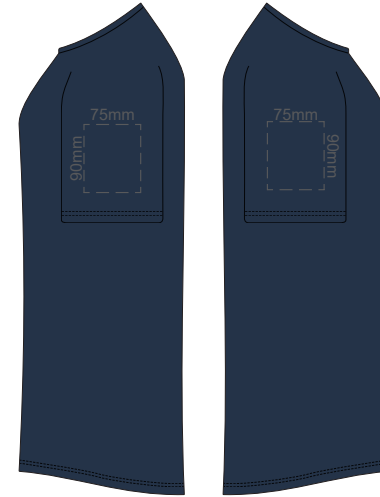

10% of Actual Size
Screen Print

FRONT WOMEN'S XL

BACK WOMEN'S XL

10% of Actual Size
Screen Print

WOMEN'S XL
LEFT SLEEVE

WOMEN'S XL
RIGHT SLEEVE

10% of Actual Size
Screen Print

FRONT WOMEN'S 2XL

BACK WOMEN'S 2XL

10% of Actual Size
Screen Print

WOMEN'S 2XL
LEFT SLEEVE

WOMEN'S 2XL
RIGHT SLEEVE

10% of Actual Size
Screen Print

FRONT WOMEN'S 3XL

BACK WOMEN'S 3XL

10% of Actual Size
Screen Print

WOMEN'S 3XL
LEFT SLEEVE

WOMEN'S 3XL
RIGHT SLEEVE

10% of Actual Size
Colourflex Transfer

FRONT WOMEN'S EXTRA SMALL

BACK WOMEN'S EXTRA SMALL

10% of Actual Size
Colourflex Transfer

WOMEN'S XS
LEFT SLEEVE

WOMEN'S XS
RIGHT SLEEVE

10% of Actual Size
Colourflex Transfer

FRONT WOMEN'S SMALL

BACK WOMEN'S SMALL

10% of Actual Size
Colourflex Transfer

WOMEN'S SMALL
LEFT SLEEVE

WOMEN'S SMALL
RIGHT SLEEVE

10% of Actual Size
Colourflex Transfer