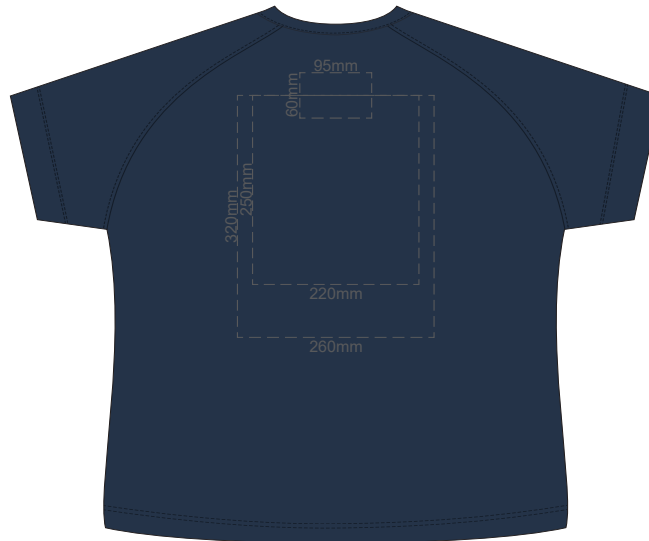

10% of Actual Size
Screen Print

FRONT WOMEN'S XL

BACK WOMEN'S XL

10% of Actual Size
Screen Print

WOMEN'S XL
LEFT SLEEVE

WOMEN'S XL
RIGHT SLEEVE

10% of Actual Size
Screen Print

FRONT WOMEN'S 2XL

BACK WOMEN'S 2XL

10% of Actual Size
Screen Print

WOMEN'S 2XL
LEFT SLEEVE

WOMEN'S 2XL
RIGHT SLEEVE

10% of Actual Size
Screen Print

FRONT WOMEN'S 3XL

BACK WOMEN'S 3XL

10% of Actual Size
Screen Print

WOMEN'S 3XL
LEFT SLEEVE

WOMEN'S 3XL
RIGHT SLEEVE

10% of Actual Size
Colourflex Transfer

FRONT WOMEN'S EXTRA SMALL

BACK WOMEN'S EXTRA SMALL

10% of Actual Size
Colourflex Transfer

WOMEN'S XS
LEFT SLEEVE

WOMEN'S XS
RIGHT SLEEVE

10% of Actual Size
Colourflex Transfer

FRONT WOMEN'S SMALL

BACK WOMEN'S SMALL

10% of Actual Size
Colourflex Transfer

WOMEN'S SMALL
LEFT SLEEVE

WOMEN'S SMALL
RIGHT SLEEVE

10% of Actual Size
Colourflex Transfer