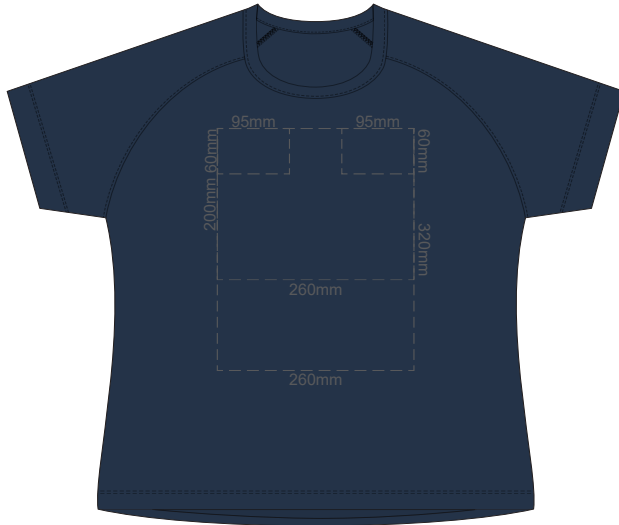

WOMEN'S 3XL
LEFT SLEEVE

WOMEN'S 3XL
RIGHT SLEEVE

10% of Actual Size
Colourflex Transfer

FRONT WOMEN'S EXTRA SMALL

BACK WOMEN'S EXTRA SMALL

10% of Actual Size
Colourflex Transfer

WOMEN'S XS
LEFT SLEEVE

WOMEN'S XS
RIGHT SLEEVE

10% of Actual Size
Colourflex Transfer

FRONT WOMEN'S SMALL

BACK WOMEN'S SMALL

10% of Actual Size
Colourflex Transfer

WOMEN'S SMALL
LEFT SLEEVE

WOMEN'S SMALL
RIGHT SLEEVE

10% of Actual Size
Colourflex Transfer

FRONT WOMEN'S MEDIUM

BACK WOMEN'S MEDIUM

10% of Actual Size
Colourflex Transfer

WOMEN'S MEDIUM LEFT SLEEVE
WOMEN'S MEDIUM RIGHT SLEEVE

10% of Actual Size
Colourflex Transfer

FRONT WOMEN'S LARGE

BACK WOMEN'S LARGE

10% of Actual Size
Colourflex Transfer

WOMEN'S LARGE LEFT SLEEVE
WOMEN'S LARGE RIGHT SLEEVE

10% of Actual Size
Colourflex Transfer

FRONT WOMEN'S XL

BACK WOMEN'S XL

10% of Actual Size
Colourflex Transfer

WOMEN'S XL
LEFT SLEEVE