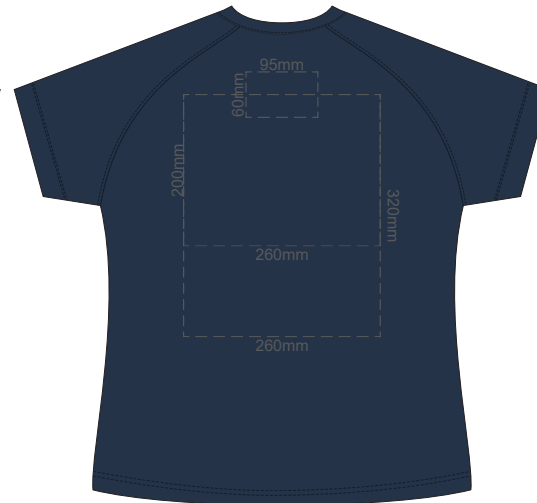

10% of Actual Size
Screen Print

FRONT WOMEN'S XL

BACK WOMEN'S XL

10% of Actual Size
Screen Print

WOMEN'S XL
LEFT SLEEVE

WOMEN'S XL
RIGHT SLEEVE

10% of Actual Size
Screen Print

FRONT WOMEN'S 2XL

BACK WOMEN'S 2XL

10% of Actual Size
Screen Print

WOMEN'S 2XL
LEFT SLEEVE

WOMEN'S 2XL
RIGHT SLEEVE

10% of Actual Size
Screen Print

FRONT WOMEN'S 3XL

BACK WOMEN'S 3XL

10% of Actual Size
Screen Print

WOMEN'S 3XL
LEFT SLEEVE

WOMEN'S 3XL
RIGHT SLEEVE

10% of Actual Size
Colourflex Transfer

FRONT WOMEN'S EXTRA SMALL

BACK WOMEN'S EXTRA SMALL

10% of Actual Size
Colourflex Transfer

WOMEN'S XS
LEFT SLEEVE

WOMEN'S XS
RIGHT SLEEVE

10% of Actual Size
Colourflex Transfer

FRONT WOMEN'S SMALL

BACK WOMEN'S SMALL

10% of Actual Size
Colourflex Transfer

WOMEN'S SMALL
LEFT SLEEVE

WOMEN'S SMALL
RIGHT SLEEVE

10% of Actual Size
Colourflex Transfer