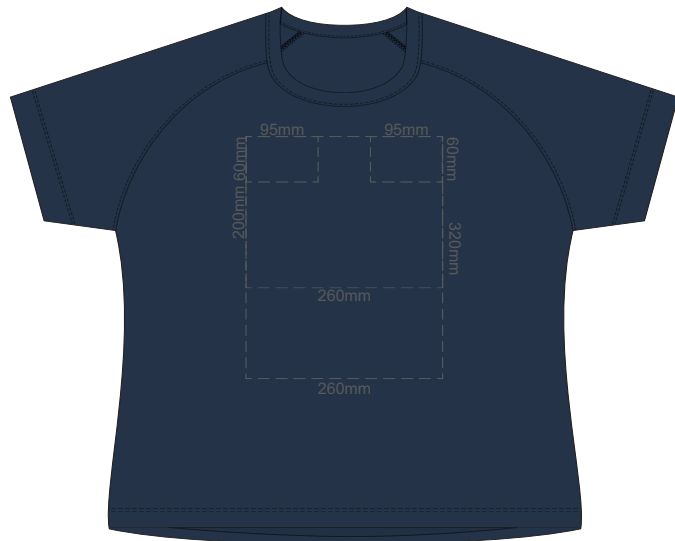

FRONT WOMEN'S MEDIUM

BACK WOMEN'S MEDIUM

10% of Actual Size
Colourflex Transfer

WOMEN'S MEDIUM LEFT SLEEVE
WOMEN'S MEDIUM RIGHT SLEEVE

10% of Actual Size
Colourflex Transfer

FRONT WOMEN'S LARGE

BACK WOMEN'S LARGE

10% of Actual Size
Colourflex Transfer

WOMEN'S LARGE LEFT SLEEVE
WOMEN'S LARGE RIGHT SLEEVE

10% of Actual Size
Colourflex Transfer

FRONT WOMEN'S XL

BACK WOMEN'S XL

10% of Actual Size
Colourflex Transfer

WOMEN'S XL
LEFT SLEEVE

WOMEN'S XL
RIGHT SLEEVE

10% of Actual Size
Colourflex Transfer

FRONT WOMEN'S 2XL

BACK WOMEN'S 2XL

10% of Actual Size
Colourflex Transfer

WOMEN'S 2XL
LEFT SLEEVE

WOMEN'S 2XL
RIGHT SLEEVE

10% of Actual Size
Colourflex Transfer

FRONT WOMEN'S 3XL

BACK WOMEN'S 3XL

10% of Actual Size
Colourflex Transfer

WOMEN'S 3XL
LEFT SLEEVE

WOMEN'S 3XL
RIGHT SLEEVE