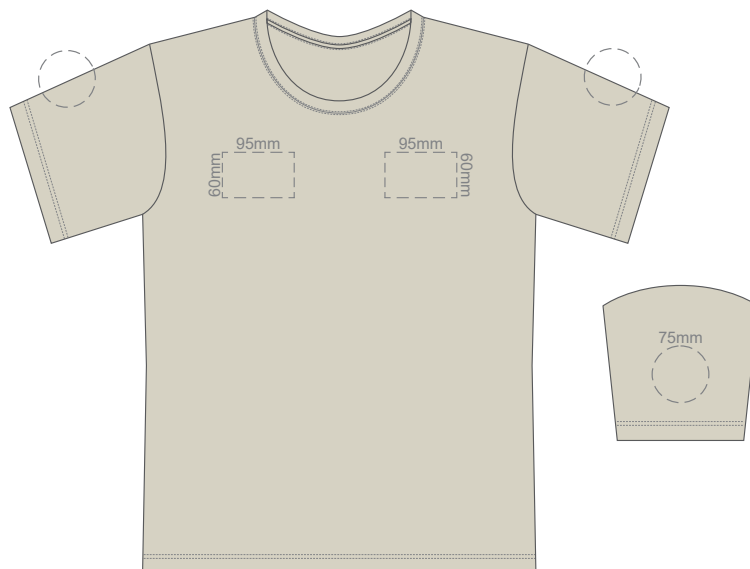

10% of Actual Size
Embroidery

FRONT MEDIUM

Ecru
Light Grey
Grey
Eggshell
Sand
Yellow
Gold
Mustard
Orange
Rust
Coral
Pink
Fuschsia
Berry
Red
Burgundy
Brown
Sage
Bright Green
Kiwi
Olive
Bottle Green
Aqua
Teal
Pale Blue
Slate Blue
Royal Blue
Navy
Purple
Graphite
Carbon
Black