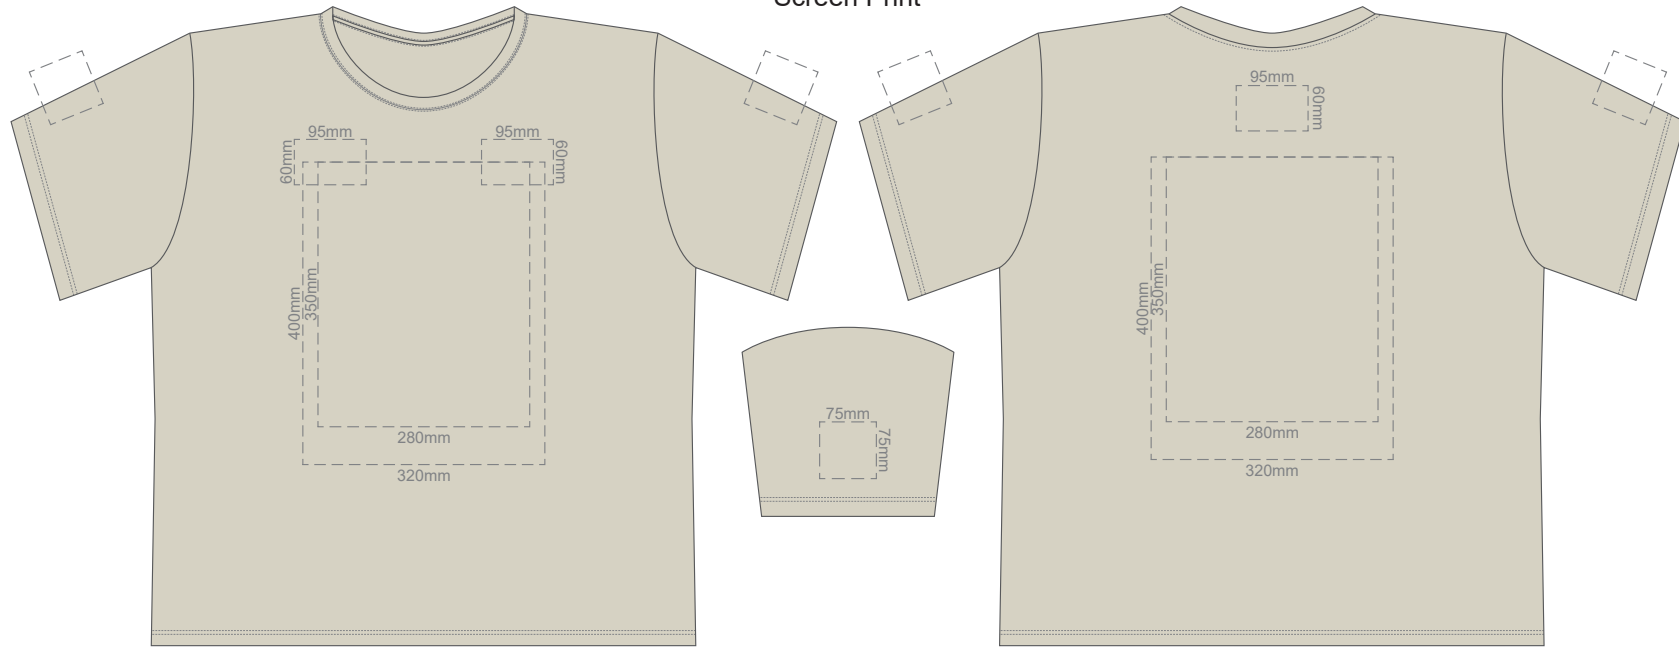

10% of Actual Size  
Screen Print

**FRONT 3XL**

**BACK 3XL**

10% of Actual Size  
Colourflex Transfer

Print area 280x200mm can be rotated to best suit.

**FRONT 3XL**

Print area 280x200mm can be rotated to best suit.

10% of Actual Size  
Screen Print

**FRONT 4XL**

**BACK 4XL**

10% of Actual Size  
Colourflex Transfer

Print area 280x200mm can be rotated to best suit.

**FRONT 4XL**

Print area 280x200mm can be rotated to best suit.