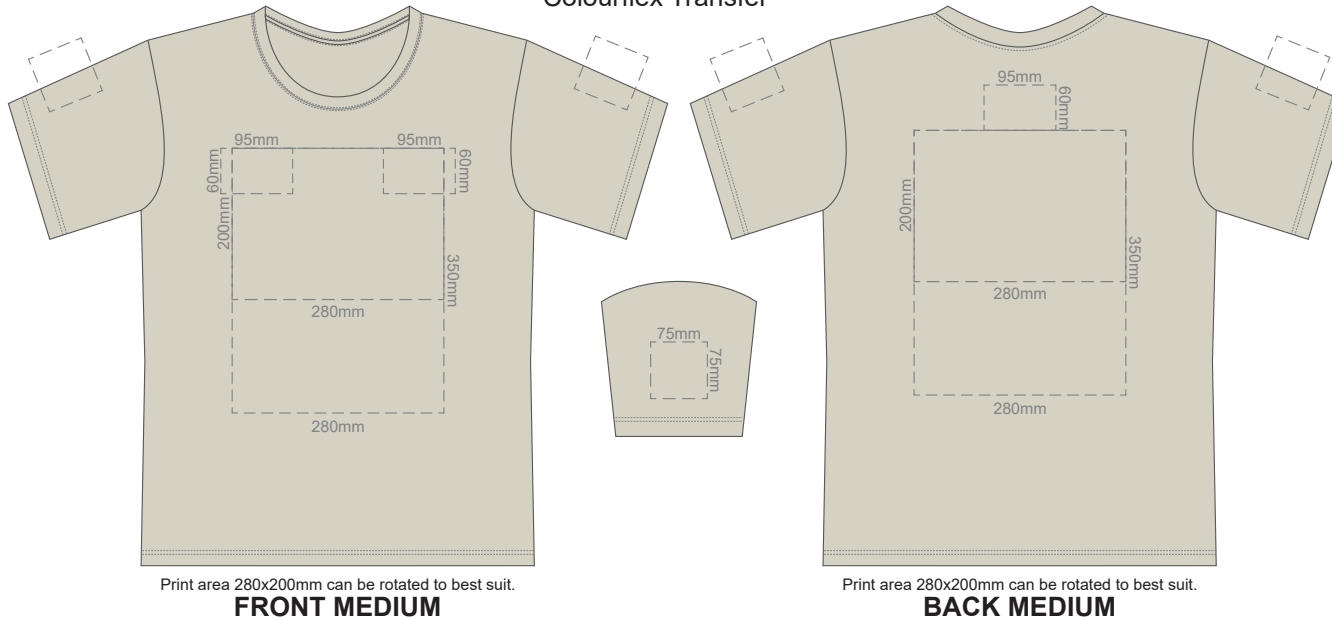

10% of Actual Size  
Screen Print

**FRONT XS**

**BACK XS**

10% of Actual Size  
Colourflex Transfer

Print area 280x200mm can be rotated to best suit.

**FRONT XS**

Print area 280x200mm can be rotated to best suit.

10% of Actual Size  
Screen Print

**FRONT SMALL**

**BACK SMALL**

10% of Actual Size  
Colourflex Transfer

Print area 280x200mm can be rotated to best suit.

**FRONT SMALL**

Print area 280x200mm can be rotated to best suit.

**BACK SMALL**

10% of Actual Size  
Embroidery

**FRONT SMALL**

White
Ecru
Light Grey
Grey
Eggshell
Sand
Yellow
Gold
Mustard
Orange
Rust
Coral
Pink
Fuschsia
Berry
Red
Burgundy
Brown
Sage
Bright Green
Kiwi
Olive
Bottle Green
Aqua
Teal
Pale Blue
Slate Blue
Royal Blue
Navy
Purple
Graphite
Carbon
Black

10% of Actual Size  
Screen Print

10% of Actual Size  
Colourflex Transfer

Print area 280x200mm can be rotated to best suit.

Print area 280x200mm can be rotated to best suit.

Ecru
Light Grey
Grey
Eggshell
Sand
Yellow
Gold
Mustard
Orange
Rust
Coral
Pink
Fuschsia
Berry
Red
Burgundy
Brown
Sage
Bright Green
Kiwi
Olive
Bottle Green
Aqua
Teal
Pale Blue
Slate Blue
Royal Blue
Navy
Purple
Graphite
Carbon
Black