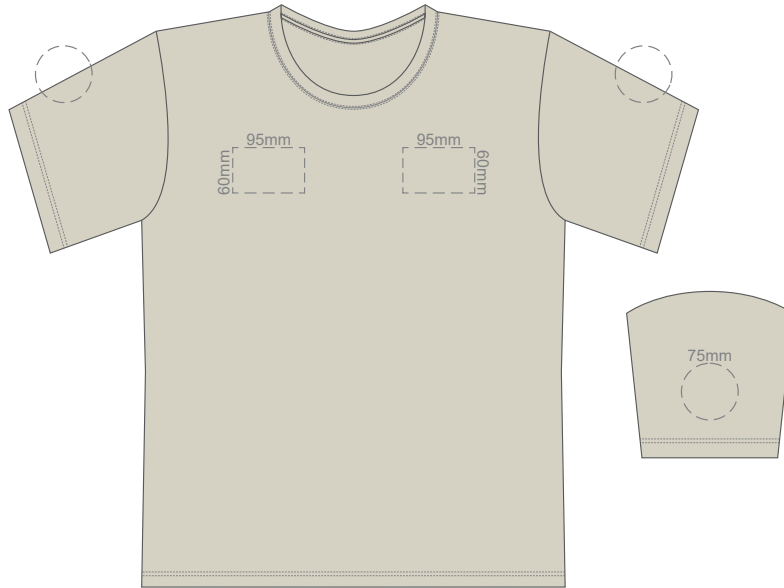

10% of Actual Size
Embroidery

FRONT LARGE

Ecru
Light Grey
Grey
Eggshell
Sand
Yellow
Gold
Mustard
Orange
Rust
Coral
Pink
Fuschsia
Berry
Red
Burgundy
Brown
Sage
Bright Green
Kiwi
Olive
Bottle Green
Aqua
Teal
Pale Blue
Slate Blue
Royal Blue
Navy
Purple
Graphite
Carbon
Black