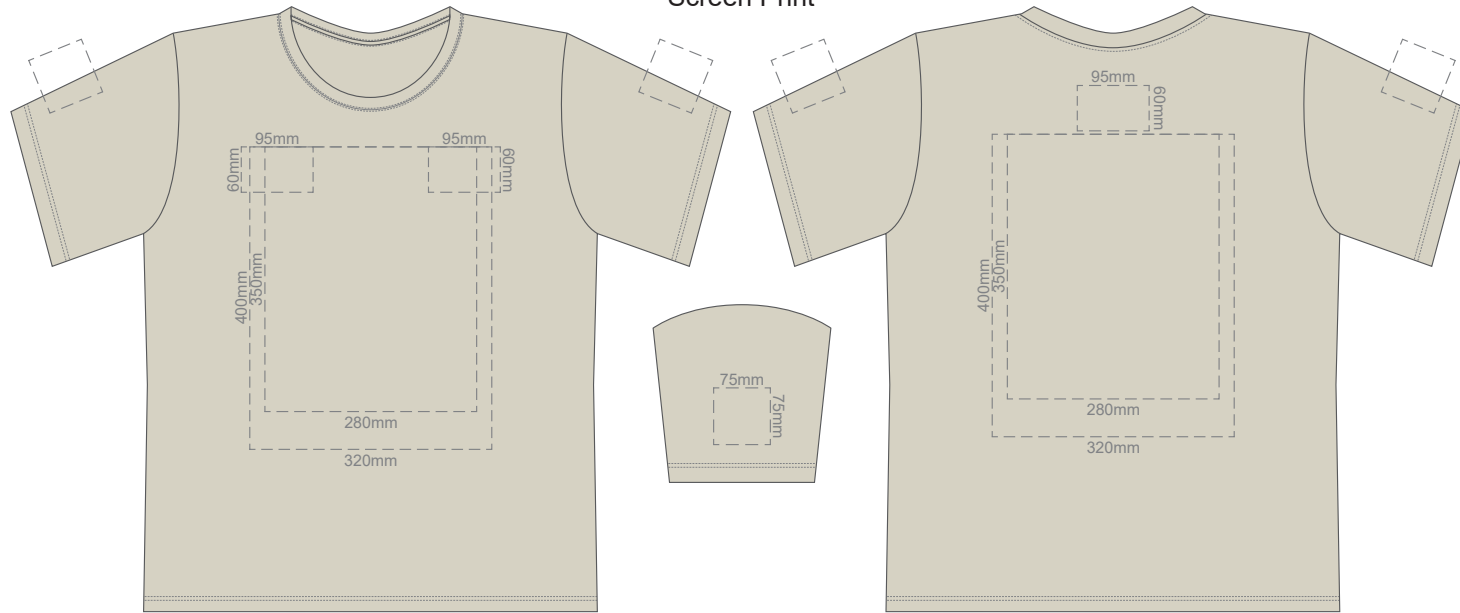

10% of Actual Size  
Screen Print

**FRONT LARGE**

**BACK LARGE**

10% of Actual Size  
Colourflex Transfer

Print area 280x200mm can be rotated to best suit.

**FRONT LARGE**

Print area 280x200mm can be rotated to best suit.

10% of Actual Size  
Screen Print

**FRONT XL**

**BACK XL**

10% of Actual Size  
Colourflex Transfer

Print area 280x200mm can be rotated to best suit.

**FRONT XL**

Print area 280x200mm can be rotated to best suit.