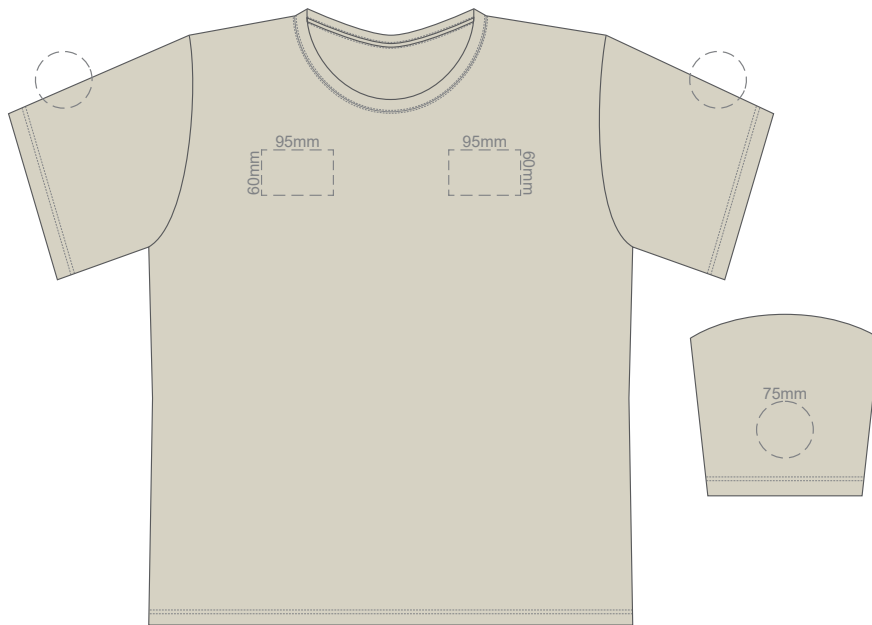

10% of Actual Size
Embroidery

FRONT 2XL

Ecru
Light Grey
Grey
Eggshell
Sand
Yellow
Gold
Mustard
Orange
Rust
Coral
Pink
Fuschsia
Berry
Red
Burgundy
Brown
Sage
Bright Green
Kiwi
Olive
Bottle Green
Aqua
Teal
Pale Blue
Slate Blue
Royal Blue
Navy
Purple
Graphite
Carbon
Black