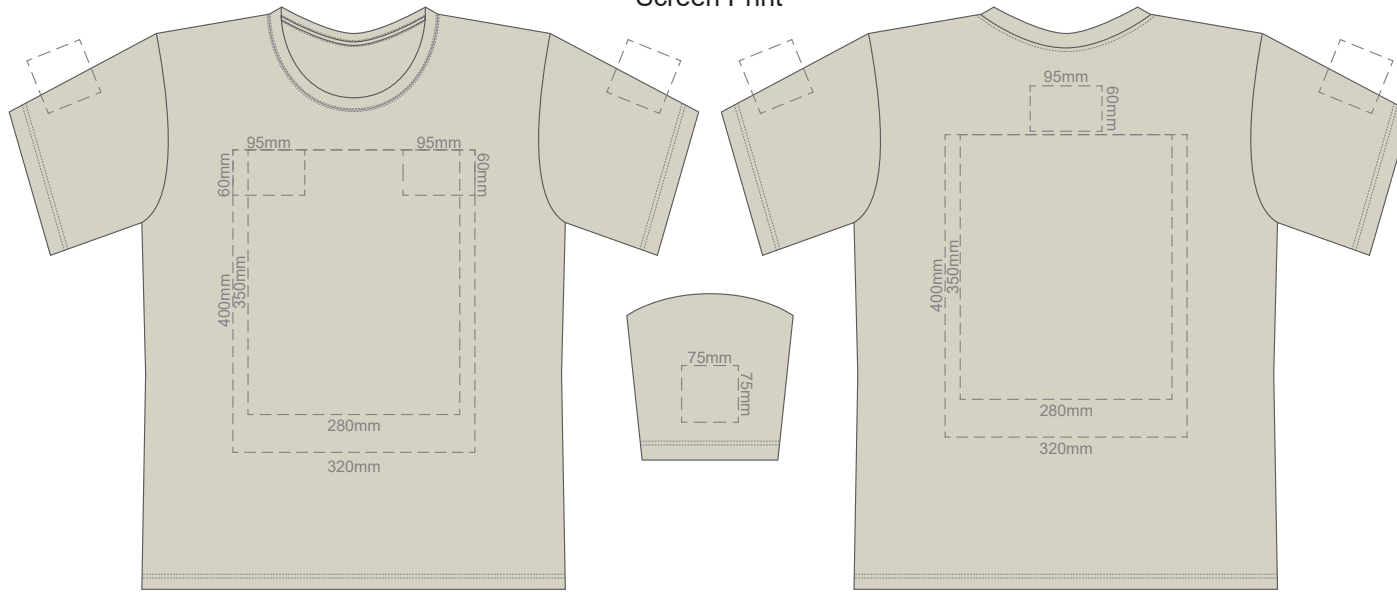

10% of Actual Size  
Screen Print

**FRONT XS**

**BACK XS**

10% of Actual Size  
Colourflex Transfer

Print area 280x200mm can be rotated to best suit.

**FRONT XS**

Print area 280x200mm can be rotated to best suit.

10% of Actual Size  
Screen Print

**FRONT SMALL**

**BACK SMALL**

10% of Actual Size  
Colourflex Transfer

Print area 280x200mm can be rotated to best suit.

**FRONT SMALL**

Print area 280x200mm can be rotated to best suit.

10% of Actual Size  
Screen Print

10% of Actual Size  
Colourflex Transfer

Print area 280x200mm can be rotated to best suit.

Print area 280x200mm can be rotated to best suit.

Ecru
Light Grey
Grey
Eggshell
Sand
Yellow
Gold
Mustard
Orange
Rust
Coral
Pink
Fuschsia
Berry
Red
Burgundy
Brown
Sage
Bright Green
Kiwi
Olive
Bottle Green
Aqua
Teal
Pale Blue
Slate Blue
Royal Blue
Navy
Purple
Graphite
Carbon
Black

10% of Actual Size  
Screen Print

**FRONT LARGE**

**BACK LARGE**

10% of Actual Size  
Colourflex Transfer

Print area 280x200mm can be rotated to best suit.

**FRONT LARGE**

Print area 280x200mm can be rotated to best suit.