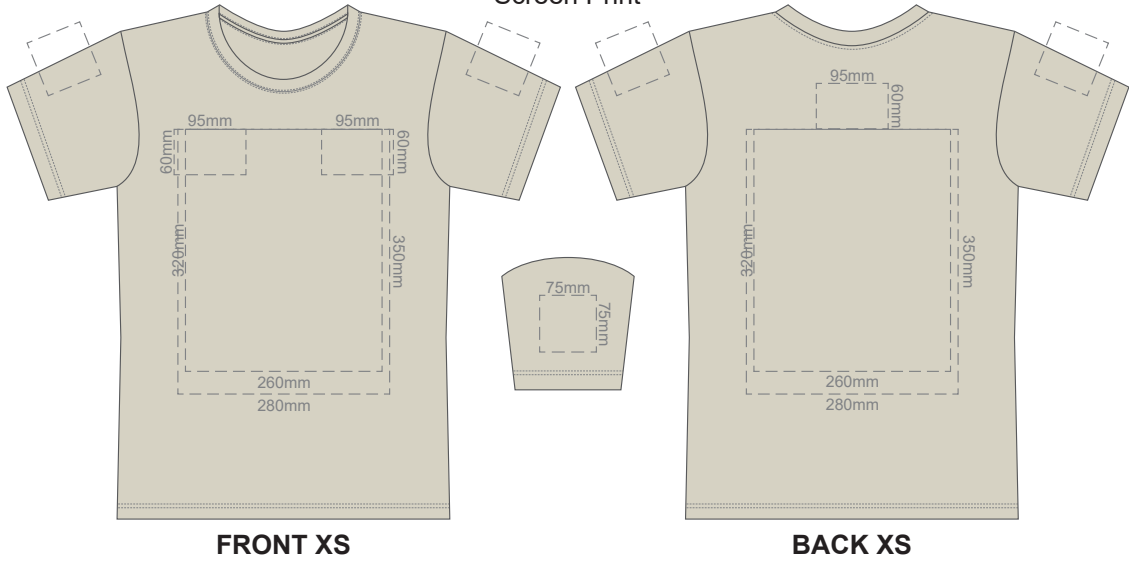

10% of Actual Size  
Screen Print

**FRONT XS**

**BACK XS**

10% of Actual Size  
Colourflex Transfer

Print area 280x200mm can be rotated to best suit.

**FRONT XS**

Print area 280x200mm can be rotated to best suit.

10% of Actual Size  
Screen Print

**FRONT SMALL**

**BACK SMALL**

10% of Actual Size  
Colourflex Transfer

Print area 280x200mm can be rotated to best suit.

**FRONT SMALL**

Print area 280x200mm can be rotated to best suit.

10% of Actual Size  
Screen Print

10% of Actual Size  
Colourflex Transfer

Print area 280x200mm can be rotated to best suit.

Print area 280x200mm can be rotated to best suit.

Ecru
Light Grey
Grey
Eggshell
Sand
Yellow
Gold
Mustard
Orange
Rust
Coral
Pink
Fuschsia
Berry
Red
Burgundy
Brown
Sage
Bright Green
Kiwi
Olive
Bottle Green
Aqua
Teal
Pale Blue
Slate Blue
Royal Blue
Navy
Purple
Graphite
Carbon
Black