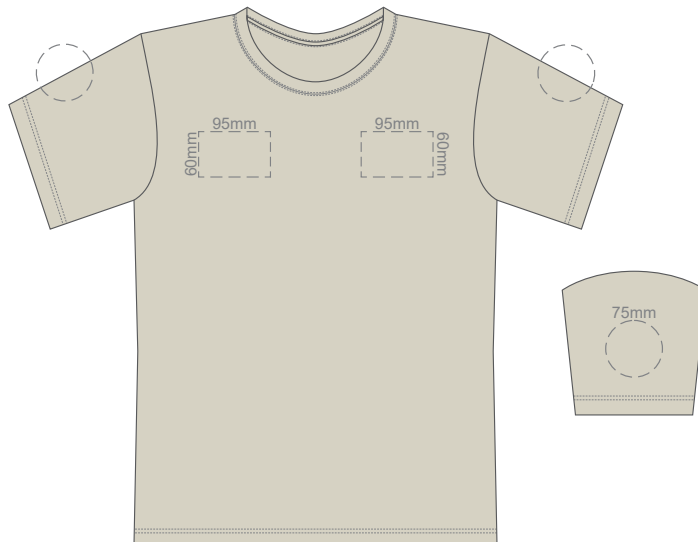

10% of Actual Size
Embroidery

FRONT SMALL

White
Ecru
Light Grey
Grey
Eggshell
Sand
Yellow
Gold
Mustard
Orange
Rust
Coral
Pink
Fuschsia
Berry
Red
Burgundy
Brown
Sage
Bright Green
Kiwi
Olive
Bottle Green
Aqua
Teal
Pale Blue
Slate Blue
Royal Blue
Navy
Purple
Graphite
Carbon
Black