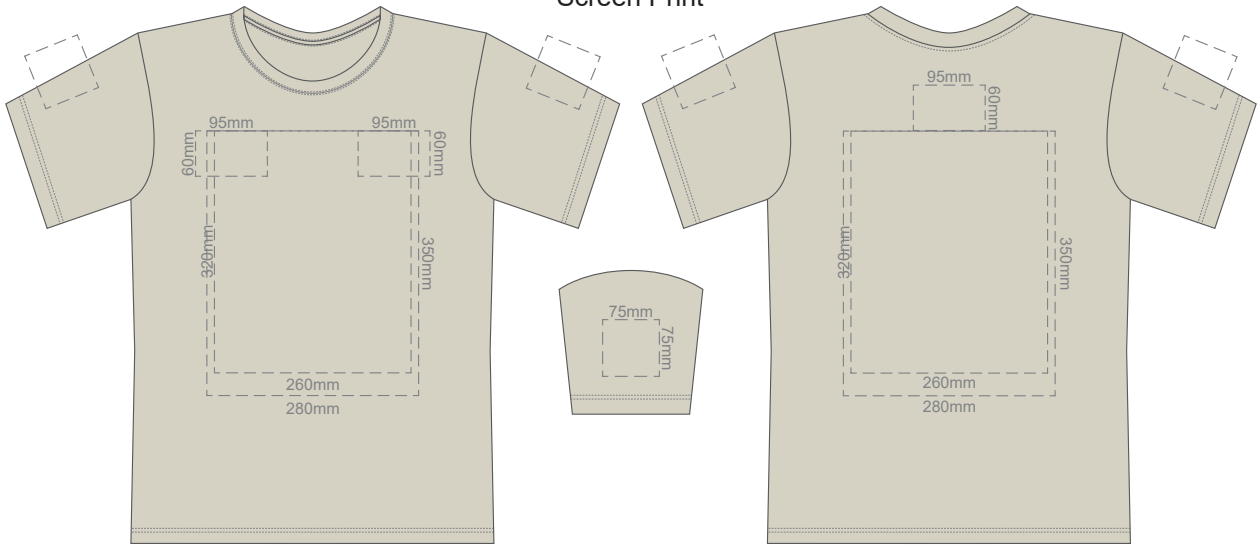

10% of Actual Size  
Screen Print

**FRONT XS**

**BACK XS**

10% of Actual Size  
Colourflex Transfer

Print area 280x200mm can be rotated to best suit.

**FRONT XS**

Print area 280x200mm can be rotated to best suit.

**BACK XS**

10% of Actual Size  
Embroidery

**FRONT XS**

Ecu
Light Grey
Grey
Sand
Yellow
Gold
Mustard
Orange
Rust
Coral
Pink
Fuschsia
Berry
Red
Burgundy
Brown
Sage
Bright Green
Kiwi
Olive
Bottle Green
Aqua
Teal
Pale Blue
Slate Blue
Royal Blue
Navy
Purple
Graphite
Carbon
Black

10% of Actual Size  
Screen Print

**FRONT SMALL**

**BACK SMALL**

10% of Actual Size  
Colourflex Transfer

Print area 280x200mm can be rotated to best suit.

**FRONT SMALL**

Print area 280x200mm can be rotated to best suit.

10% of Actual Size  
Screen Print

10% of Actual Size  
Colourflex Transfer

Print area 280x200mm can be rotated to best suit.

Print area 280x200mm can be rotated to best suit.

Ecru
Light Grey
Grey
Eggshell
Sand
Yellow
Gold
Mustard
Orange
Rust
Coral
Pink
Fuschsia
Berry
Red
Burgundy
Brown
Sage
Bright Green
Kiwi
Olive
Bottle Green
Aqua
Teal
Pale Blue
Slate Blue
Royal Blue
Navy
Purple
Graphite
Carbon
Black