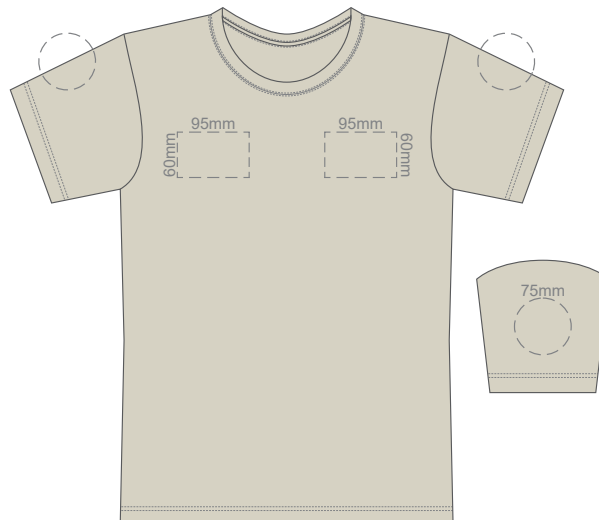

10% of Actual Size  
Screen Print

**FRONT XS**

**BACK XS**

10% of Actual Size  
Colourflex Transfer

Print area 280x200mm can be rotated to best suit.

**FRONT XS**

Print area 280x200mm can be rotated to best suit.

**BACK XS**

10% of Actual Size  
Embroidery

**FRONT XS**

Ecu
Light Grey
Grey
Sand
Yellow
Gold
Mustard
Orange
Rust
Coral
Pink
Fuschsia
Berry
Red
Burgundy
Brown
Sage
Bright Green
Kiwi
Olive
Bottle Green
Aqua
Teal
Pale Blue
Slate Blue
Royal Blue
Navy
Purple
Graphite
Carbon
Black

10% of Actual Size  
Screen Print

**FRONT SMALL**

**BACK SMALL**

10% of Actual Size  
Colourflex Transfer

Print area 280x200mm can be rotated to best suit.

**FRONT SMALL**

Print area 280x200mm can be rotated to best suit.

10% of Actual Size  
Screen Print

10% of Actual Size  
Colourflex Transfer

Print area 280x200mm can be rotated to best suit.

Print area 280x200mm can be rotated to best suit.

Ecru
Light Grey
Grey
Eggshell
Sand
Yellow
Gold
Mustard
Orange
Rust
Coral
Pink
Fuschsia
Berry
Red
Burgundy
Brown
Sage
Bright Green
Kiwi
Olive
Bottle Green
Aqua
Teal
Pale Blue
Slate Blue
Royal Blue
Navy
Purple
Graphite
Carbon
Black