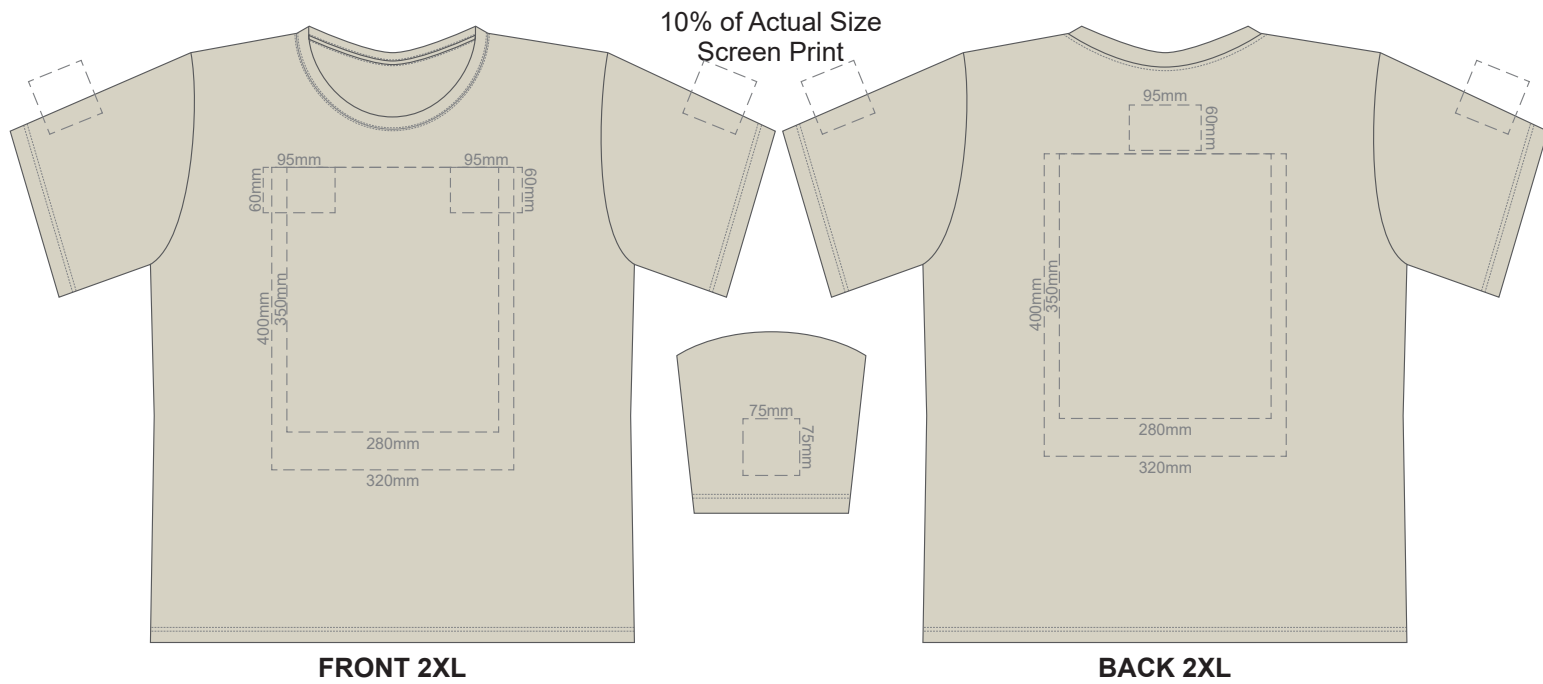

Ecu
Light Grey
Grey
Eggshell
Sand
Yellow
Gold
Mustard
Orange
Rust
Coral
Pink
Fuschsia
Berry
Red
Burgundy
Brown
Sage
Bright Green
Kiwi
Olive
Bottle Green
Aqua
Teal
Pale Blue
Slate Blue
Royal Blue
Navy
Purple
Graphite
Carbon
Black