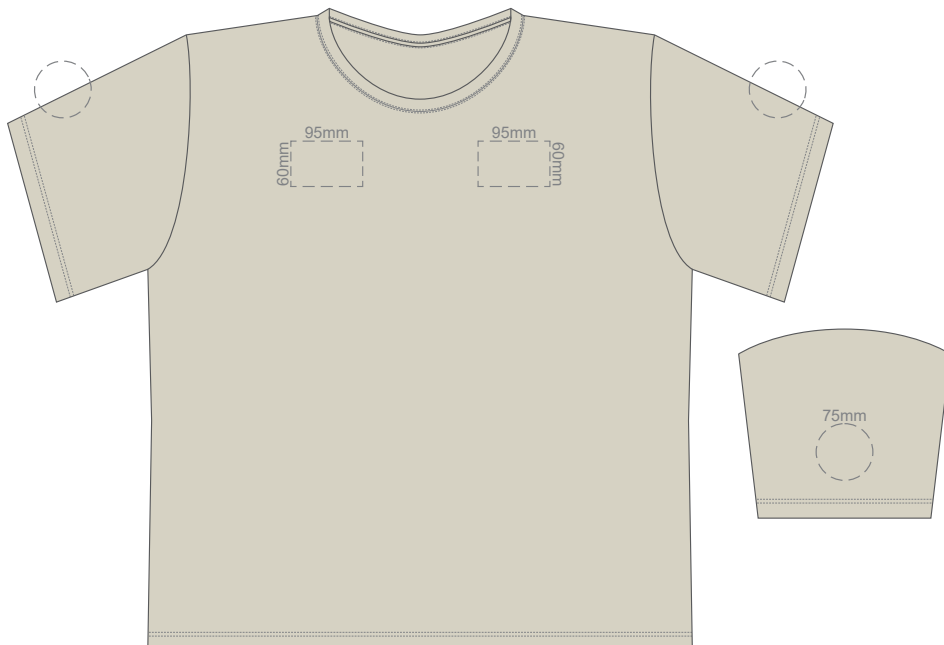

10% of Actual Size
Embroidery

FRONT 4XL

Ecran
Light Grey
Grey
Sand
Yellow
Gold
Mustard
Orange
Rust
Coral
Pink
Fuschsia
Berry
Red
Burgundy
Brown
Sage
Bright Green
Kiwi
Olive
Bottle Green
Aqua
Teal
Pale Blue
Slate Blue
Royal Blue
Navy
Purple
Graphite
Carbon
Black