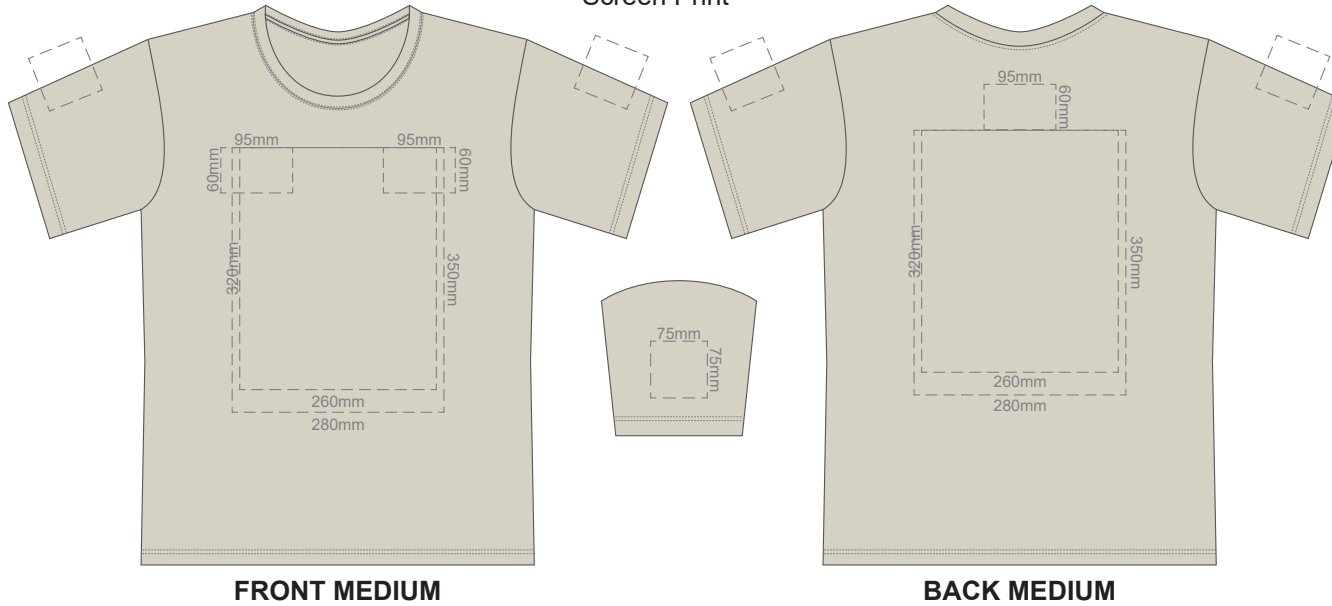

10% of Actual Size  
Screen Print

**FRONT XS**

**BACK XS**

10% of Actual Size  
Colourflex Transfer

Print area 280x200mm can be rotated to best suit.

**FRONT XS**

Print area 280x200mm can be rotated to best suit.

10% of Actual Size  
Screen Print

**FRONT SMALL**

**BACK SMALL**

10% of Actual Size  
Colourflex Transfer

Print area 280x200mm can be rotated to best suit.

**FRONT SMALL**

Print area 280x200mm can be rotated to best suit.

**BACK SMALL**

10% of Actual Size  
Embroidery

**FRONT SMALL**

White
Ecru
Light Grey
Grey
Eggshell
Sand
Yellow
Gold
Mustard
Orange
Rust
Coral
Pink
Fuschsia
Berry
Red
Burgundy
Brown
Sage
Bright Green
Kiwi
Olive
Bottle Green
Aqua
Teal
Pale Blue
Slate Blue
Royal Blue
Navy
Purple
Graphite
Carbon
Black

10% of Actual Size  
Screen Print

10% of Actual Size  
Colourflex Transfer

Print area 280x200mm can be rotated to best suit.

Print area 280x200mm can be rotated to best suit.

Ecru
Light Grey
Grey
Eggshell
Sand
Yellow
Gold
Mustard
Orange
Rust
Coral
Pink
Fuschsia
Berry
Red
Burgundy
Brown
Sage
Bright Green
Kiwi
Olive
Bottle Green
Aqua
Teal
Pale Blue
Slate Blue
Royal Blue
Navy
Purple
Graphite
Carbon
Black