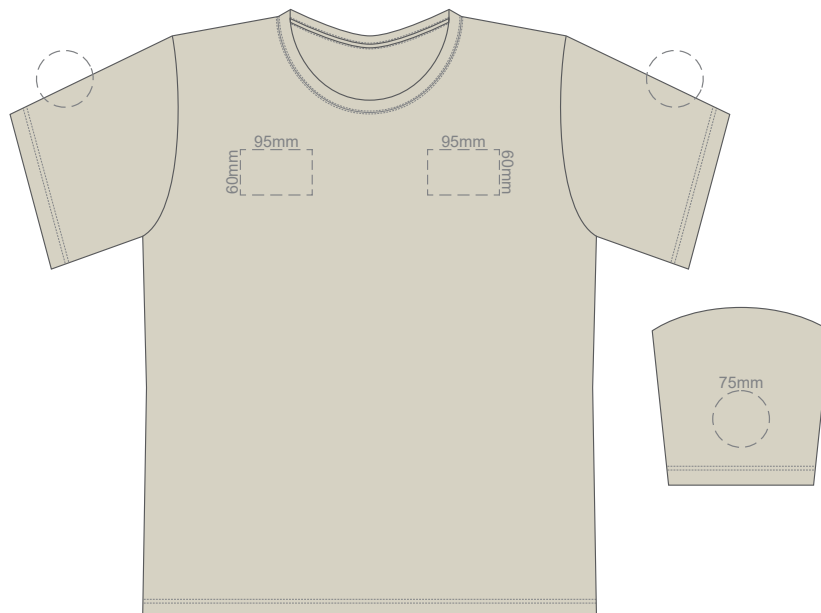

10% of Actual Size
Embroidery

FRONT XL

Ecru
Light Grey
Grey
Eggshell
Sand
Yellow
Gold
Mustard
Orange
Rust
Coral
Pink
Fuschsia
Berry
Red
Burgundy
Brown
Sage
Bright Green
Kiwi
Olive
Bottle Green
Aqua
Teal
Pale Blue
Slate Blue
Royal Blue
Navy
Purple
Graphite
Carbon
Black