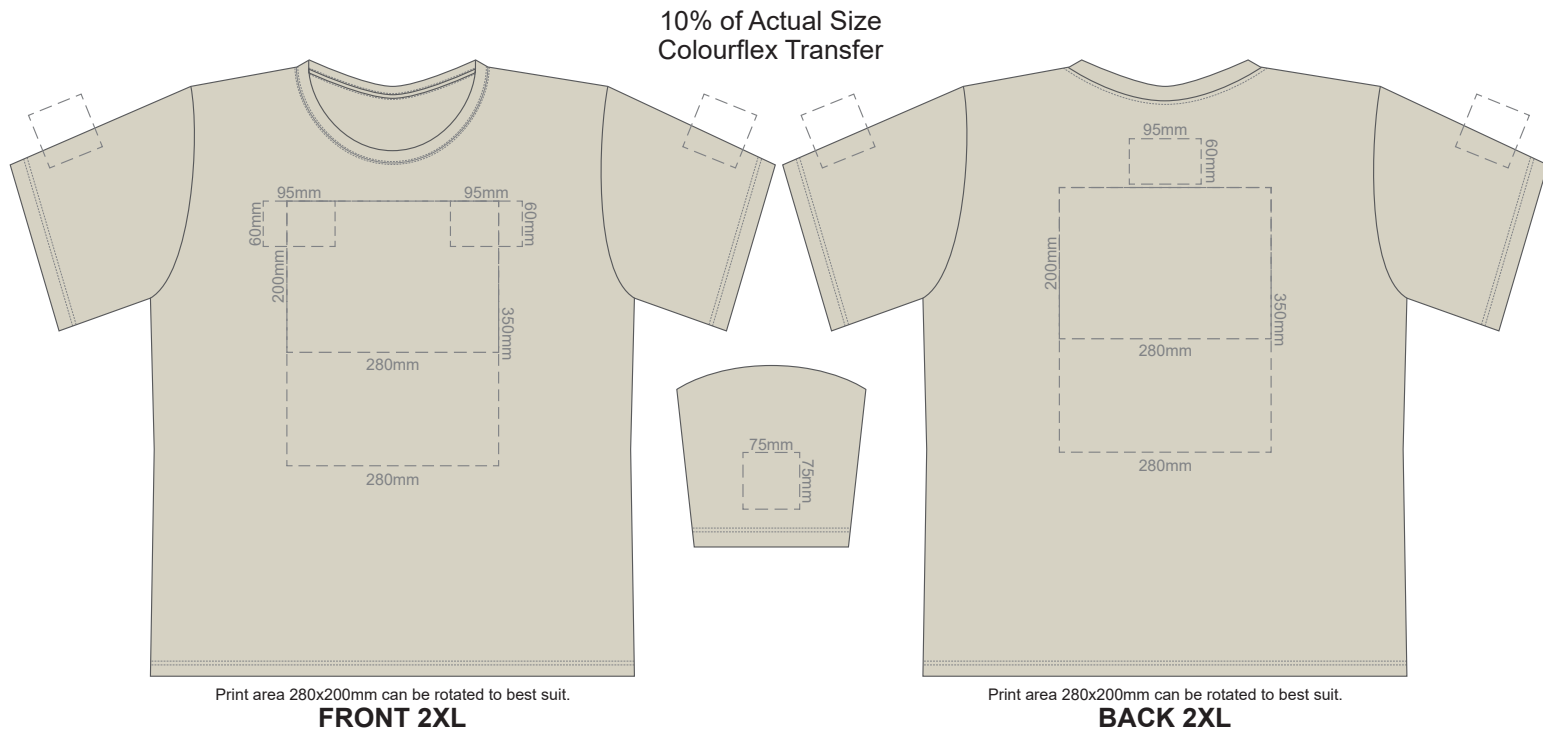

Ecu
Light Grey
Grey
Eggshell
Sand
Yellow
Gold
Mustard
Orange
Rust
Coral
Pink
Fuschsia
Berry
Red
Burgundy
Brown
Sage
Bright Green
Kiwi
Olive
Bottle Green
Aqua
Teal
Pale Blue
Slate Blue
Royal Blue
Navy
Purple
Graphite
Carbon
Black