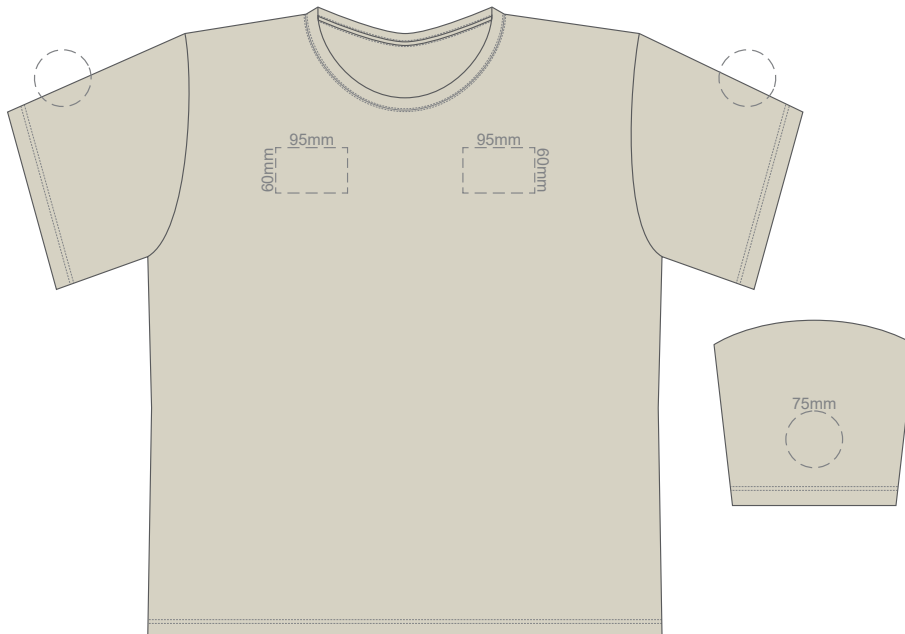

10% of Actual Size
Embroidery

FRONT 3XL

Ecran
Light Grey
Grey
Sand
Yellow
Gold
Mustard
Orange
Rust
Coral
Pink
Fuschsia
Berry
Red
Burgundy
Brown
Sage
Bright Green
Kiwi
Olive
Bottle Green
Aqua
Teal
Pale Blue
Slate Blue
Royal Blue
Navy
Purple
Graphite
Carbon
Black