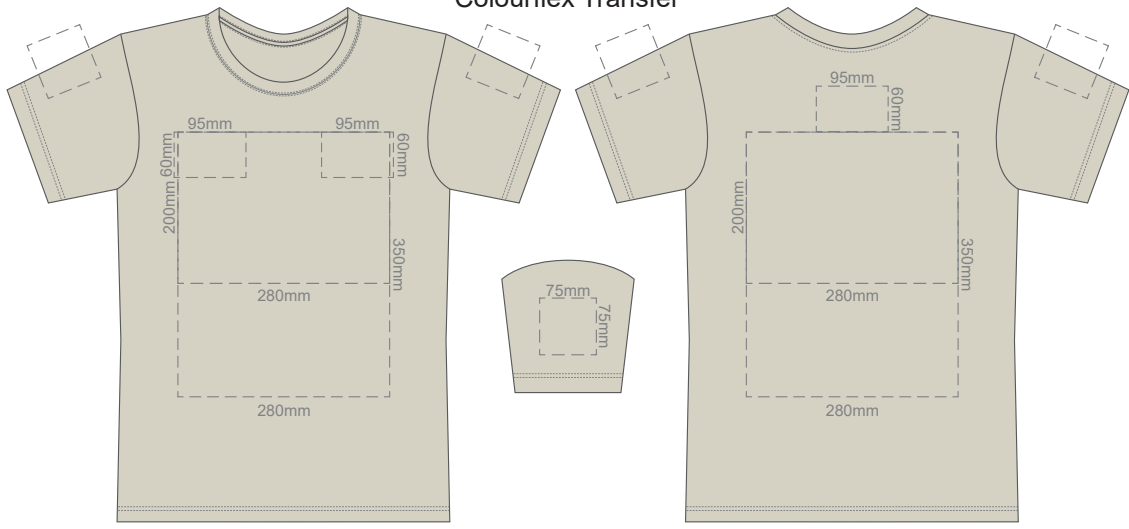

10% of Actual Size  
Screen Print

**FRONT XS**

**BACK XS**

10% of Actual Size  
Colourflex Transfer

Print area 280x200mm can be rotated to best suit.

**FRONT XS**

Print area 280x200mm can be rotated to best suit.

10% of Actual Size  
Screen Print

**FRONT SMALL**

**BACK SMALL**

10% of Actual Size  
Colourflex Transfer

Print area 280x200mm can be rotated to best suit.

**FRONT SMALL**

Print area 280x200mm can be rotated to best suit.

10% of Actual Size  
Screen Print

10% of Actual Size  
Colourflex Transfer

Print area 280x200mm can be rotated to best suit.

Print area 280x200mm can be rotated to best suit.

Ecru
Light Grey
Grey
Eggshell
Sand
Yellow
Gold
Mustard
Orange
Rust
Coral
Pink
Fuschsia
Berry
Red
Burgundy
Brown
Sage
Bright Green
Kiwi
Olive
Bottle Green
Aqua
Teal
Pale Blue
Slate Blue
Royal Blue
Navy
Purple
Graphite
Carbon
Black

10% of Actual Size  
Screen Print

**FRONT LARGE**

**BACK LARGE**

10% of Actual Size  
Colourflex Transfer

Print area 280x200mm can be rotated to best suit.

**FRONT LARGE**

Print area 280x200mm can be rotated to best suit.