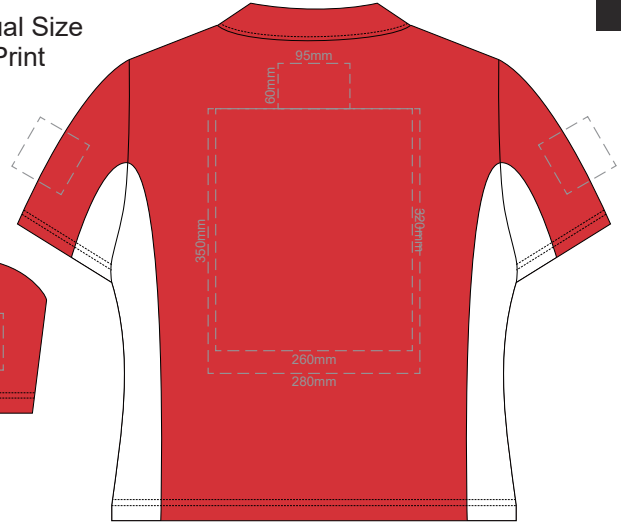

10% of Actual Size  
Screen Print

10% of Actual Size  
Colourflex Transfer

10% of Actual Size  
Embroidery

10% of Actual Size  
Screen Print

**WOMENS MEDIUM FRONT**

**WOMENS MEDIUM BACK**

10% of Actual Size  
Colourflex Transfer

**WOMENS MEDIUM FRONT**

**WOMENS MEDIUM BACK**

Print area 280x200mm can be rotated to best suit.

10% of Actual Size  
Embroidery

**WOMENS MEDIUM FRONT**

**WOMENS MEDIUM BACK**

10% of Actual Size  
Screen Print

**WOMENS LARGE FRONT**

**WOMENS LARGE BACK**

10% of Actual Size  
Colourflex Transfer

**WOMENS LARGE FRONT**

**WOMENS LARGE BACK**

Print area 280x200mm can be rotated to best suit.

10% of Actual Size  
Embroidery

Print area 280x200mm can be rotated to best suit.

10% of Actual Size  
Embroidery

**WOMENS XL FRONT**

**WOMENS XL BACK**

**WOMENS 2XL FRONT**

10% of Actual Size  
Screen Print

**WOMENS 2XL BACK**

**WOMENS 2XL FRONT**