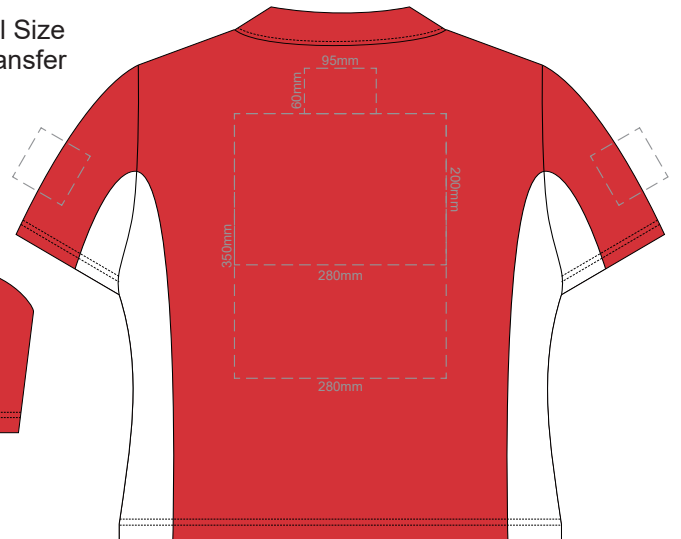

**WOMENS MEDIUM FRONT**

**WOMENS MEDIUM BACK**

Print area 280x200mm can be rotated to best suit.

10% of Actual Size  
Embroidery

**WOMENS MEDIUM FRONT**

**WOMENS MEDIUM BACK**

10% of Actual Size  
Screen Print

**WOMENS LARGE FRONT**

**WOMENS LARGE BACK**

10% of Actual Size  
Colourflex Transfer

**WOMENS LARGE FRONT**

**WOMENS LARGE BACK**

Print area 280x200mm can be rotated to best suit.

10% of Actual Size  
Embroidery

**WOMENS LARGE FRONT**

**WOMENS LARGE BACK**

10% of Actual Size  
Screen Print

**WOMENS XL FRONT**

**WOMENS XL BACK**

10% of Actual Size  
Colourflex Transfer

**WOMENS XL FRONT**

**WOMENS XL BACK**

Print area 280x200mm can be rotated to best suit.

10% of Actual Size  
Embroidery

**WOMENS XL FRONT**

**WOMENS XL BACK**

**WOMENS 2XL FRONT**

10% of Actual Size  
Screen Print

**WOMENS 2XL BACK**

**WOMENS 2XL FRONT**