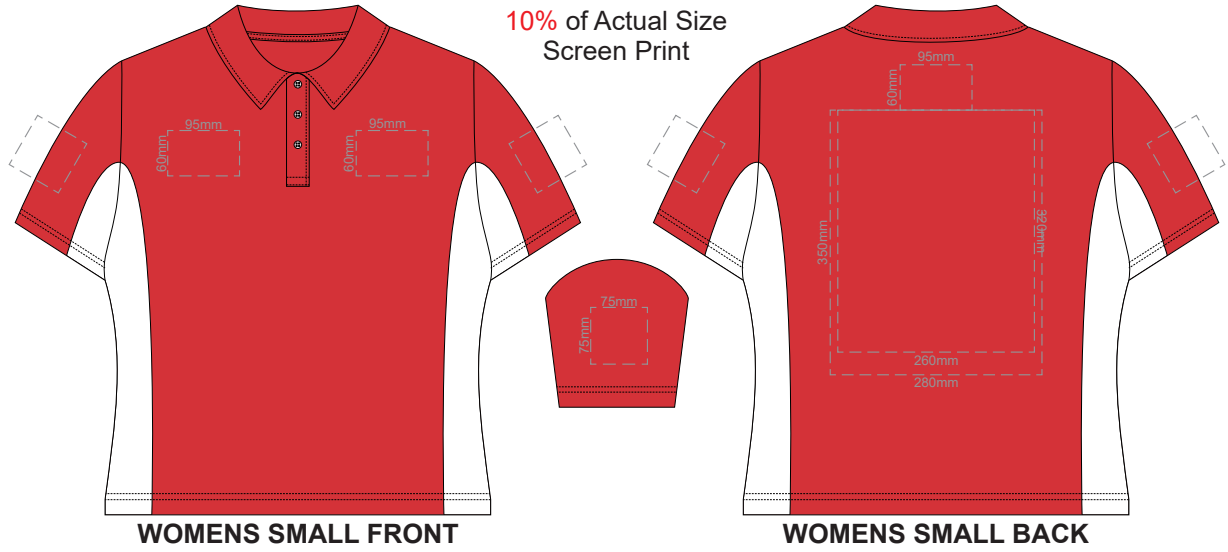

10% of Actual Size  
Screen Print

10% of Actual Size  
Colourflex Transfer

10% of Actual Size  
Embroidery

10% of Actual Size  
Screen Print

**WOMENS MEDIUM FRONT**

**WOMENS MEDIUM BACK**

10% of Actual Size  
Colourflex Transfer

**WOMENS MEDIUM FRONT**

**WOMENS MEDIUM BACK**

Print area 280x200mm can be rotated to best suit.

10% of Actual Size  
Embroidery

**WOMENS MEDIUM FRONT**

**WOMENS MEDIUM BACK**

10% of Actual Size  
Screen Print

**WOMENS LARGE FRONT**

**WOMENS LARGE BACK**

10% of Actual Size  
Colourflex Transfer

**WOMENS LARGE FRONT**

**WOMENS LARGE BACK**

Print area 280x200mm can be rotated to best suit.

10% of Actual Size  
Embroidery

Print area 280x200mm can be rotated to best suit.

10% of Actual Size  
Embroidery

**WOMENS XL FRONT**

**WOMENS XL BACK**

**WOMENS 2XL FRONT**

10% of Actual Size  
Screen Print

**WOMENS 2XL BACK**

**WOMENS 2XL FRONT**