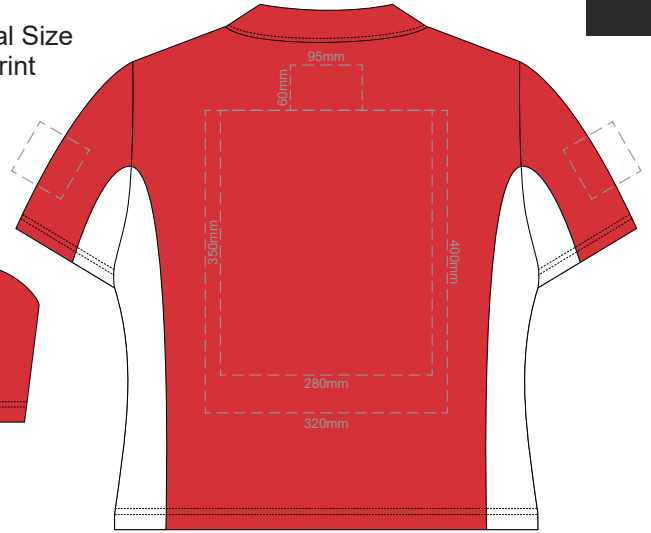

10% of Actual Size  
Screen Print

10% of Actual Size  
Colourflex Transfer

10% of Actual Size  
Embroidery

10% of Actual Size  
Screen Print

**WOMENS MEDIUM FRONT**

**WOMENS MEDIUM BACK**

10% of Actual Size  
Colourflex Transfer

**WOMENS MEDIUM FRONT**

**WOMENS MEDIUM BACK**

Print area 280x200mm can be rotated to best suit.

10% of Actual Size  
Embroidery

**WOMENS MEDIUM FRONT**

**WOMENS MEDIUM BACK**

10% of Actual Size  
Screen Print

**WOMENS LARGE FRONT**

**WOMENS LARGE BACK**

10% of Actual Size  
Colourflex Transfer

**WOMENS LARGE FRONT**

**WOMENS LARGE BACK**

Print area 280x200mm can be rotated to best suit.

10% of Actual Size  
Embroidery

Print area 280x200mm can be rotated to best suit.

10% of Actual Size  
Embroidery

**WOMENS XL FRONT**

**WOMENS XL BACK**

**WOMENS 2XL FRONT**

10% of Actual Size  
Screen Print

**WOMENS 2XL BACK**

**WOMENS 2XL FRONT**