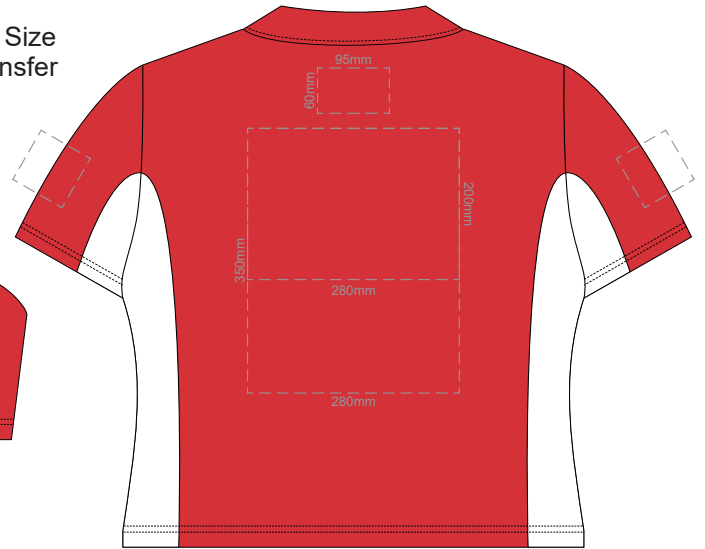

**WOMENS MEDIUM FRONT**

**WOMENS MEDIUM BACK**

Print area 280x200mm can be rotated to best suit.

10% of Actual Size  
Embroidery

**WOMENS MEDIUM FRONT**

**WOMENS MEDIUM BACK**

10% of Actual Size  
Screen Print

**WOMENS LARGE FRONT**

**WOMENS LARGE BACK**

10% of Actual Size  
Colourflex Transfer

**WOMENS LARGE FRONT**

**WOMENS LARGE BACK**

Print area 280x200mm can be rotated to best suit.

10% of Actual Size  
Embroidery

Print area 280x200mm can be rotated to best suit.

10% of Actual Size  
Embroidery

**WOMENS XL FRONT**

**WOMENS XL BACK**

**WOMENS 2XL FRONT**

10% of Actual Size  
Screen Print

**WOMENS 2XL BACK**

**WOMENS 2XL FRONT**

10% of Actual Size  
Colourflex Transfer

**WOMENS 2XL BACK**

Print area 280x200mm can be rotated to best suit.

**WOMENS 2XL FRONT**

10% of Actual Size  
Embroidery

**WOMENS 2XL BACK**

10% of Actual Size  
Screen Print