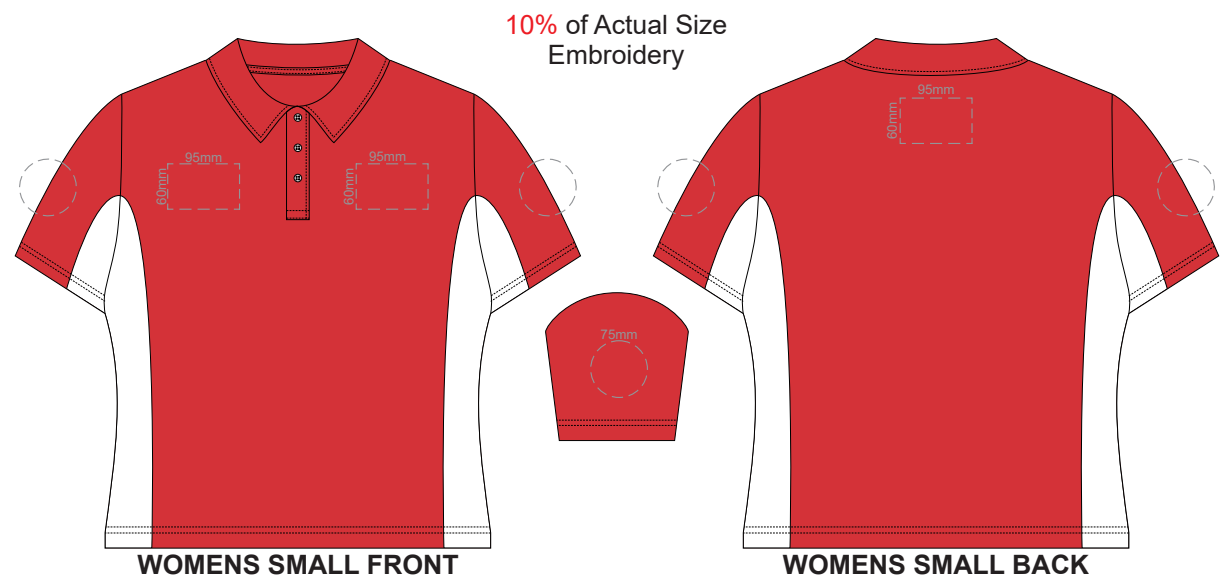

10% of Actual Size  
Screen Print

10% of Actual Size  
Colourflex Transfer

10% of Actual Size  
Embroidery

10% of Actual Size  
Screen Print

**WOMENS MEDIUM FRONT**

**WOMENS MEDIUM BACK**

10% of Actual Size  
Colourflex Transfer

**WOMENS MEDIUM FRONT**

**WOMENS MEDIUM BACK**

Print area 280x200mm can be rotated to best suit.

10% of Actual Size  
Embroidery

**WOMENS MEDIUM FRONT**

**WOMENS MEDIUM BACK**

10% of Actual Size  
Screen Print

**WOMENS LARGE FRONT**

**WOMENS LARGE BACK**

10% of Actual Size  
Colourflex Transfer

**WOMENS LARGE FRONT**

**WOMENS LARGE BACK**

Print area 280x200mm can be rotated to best suit.

10% of Actual Size  
Embroidery

Print area 280x200mm can be rotated to best suit.

10% of Actual Size  
Embroidery

**WOMENS XL FRONT**

**WOMENS XL BACK**

**WOMENS 2XL FRONT**

10% of Actual Size  
Screen Print

**WOMENS 2XL BACK**

**WOMENS 2XL FRONT**