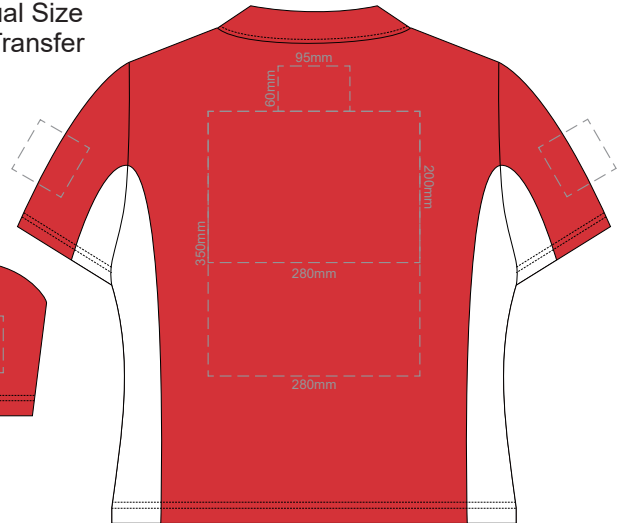

10% of Actual Size  
Screen Print

10% of Actual Size  
Colourflex Transfer

10% of Actual Size  
Embroidery

10% of Actual Size  
Screen Print

**WOMENS MEDIUM FRONT**

**WOMENS MEDIUM BACK**

10% of Actual Size  
Colourflex Transfer

**WOMENS MEDIUM FRONT**

**WOMENS MEDIUM BACK**

Print area 280x200mm can be rotated to best suit.

10% of Actual Size  
Embroidery

**WOMENS MEDIUM FRONT**

**WOMENS MEDIUM BACK**

10% of Actual Size  
Screen Print

**WOMENS LARGE FRONT**

**WOMENS LARGE BACK**

10% of Actual Size  
Colourflex Transfer

**WOMENS LARGE FRONT**

**WOMENS LARGE BACK**

Print area 280x200mm can be rotated to best suit.

10% of Actual Size  
Embroidery

Print area 280x200mm can be rotated to best suit.

10% of Actual Size  
Embroidery

**WOMENS XL FRONT**

**WOMENS XL BACK**

**WOMENS 2XL FRONT**

10% of Actual Size  
Screen Print

**WOMENS 2XL BACK**

**WOMENS 2XL FRONT**