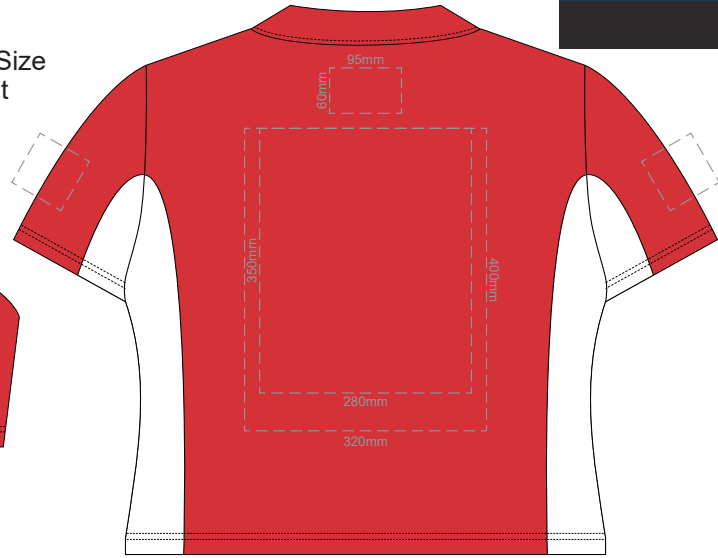

**WOMENS LARGE FRONT**

**WOMENS LARGE BACK**

10% of Actual Size  
Colourflex Transfer

**WOMENS LARGE FRONT**

**WOMENS LARGE BACK**

Print area 280x200mm can be rotated to best suit.

10% of Actual Size  
Embroidery

Print area 280x200mm can be rotated to best suit.

10% of Actual Size  
Embroidery

**WOMENS XL FRONT**

**WOMENS XL BACK**

**WOMENS 2XL FRONT**

10% of Actual Size  
Screen Print

**WOMENS 2XL BACK**

**WOMENS 2XL FRONT**

10% of Actual Size  
Colourflex Transfer

**WOMENS 2XL BACK**

Print area 280x200mm can be rotated to best suit.

**WOMENS 2XL FRONT**

10% of Actual Size  
Embroidery

**WOMENS 2XL BACK**

10% of Actual Size  
Screen Print

**WOMENS 3XL FRONT**

**WOMENS 3XL BACK**

10% of Actual Size  
Colourflex Transfer

**WOMENS 3XL FRONT**

**WOMENS 3XL BACK**

Print area 280x200mm can be rotated to best suit.

10% of Actual Size  
Embroidery

**WOMENS 3XL FRONT**