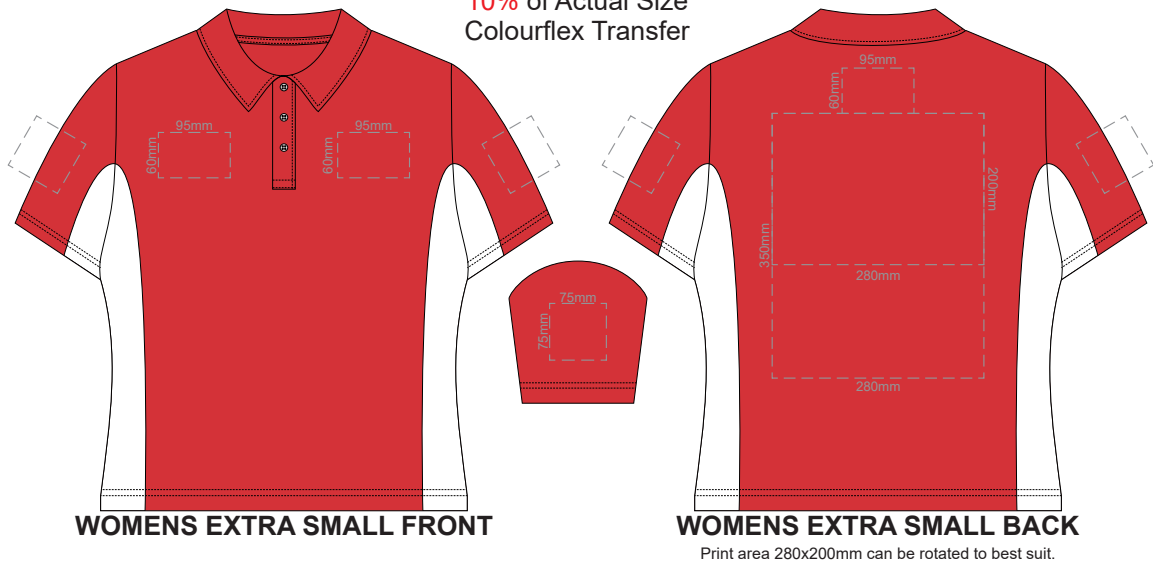

10% of Actual Size  
Screen Print

10% of Actual Size  
Colourflex Transfer

10% of Actual Size  
Embroidery

10% of Actual Size  
Screen Print

**WOMENS MEDIUM FRONT**

**WOMENS MEDIUM BACK**

10% of Actual Size  
Colourflex Transfer

**WOMENS MEDIUM FRONT**

**WOMENS MEDIUM BACK**

Print area 280x200mm can be rotated to best suit.

10% of Actual Size  
Embroidery

**WOMENS MEDIUM FRONT**

**WOMENS MEDIUM BACK**

10% of Actual Size  
Screen Print

**WOMENS LARGE FRONT**

**WOMENS LARGE BACK**

10% of Actual Size  
Colourflex Transfer

**WOMENS LARGE FRONT**

**WOMENS LARGE BACK**

Print area 280x200mm can be rotated to best suit.

10% of Actual Size  
Embroidery

Print area 280x200mm can be rotated to best suit.

10% of Actual Size  
Embroidery

**WOMENS XL FRONT**

**WOMENS XL BACK**

**WOMENS 2XL FRONT**

10% of Actual Size  
Screen Print

**WOMENS 2XL BACK**

**WOMENS 2XL FRONT**