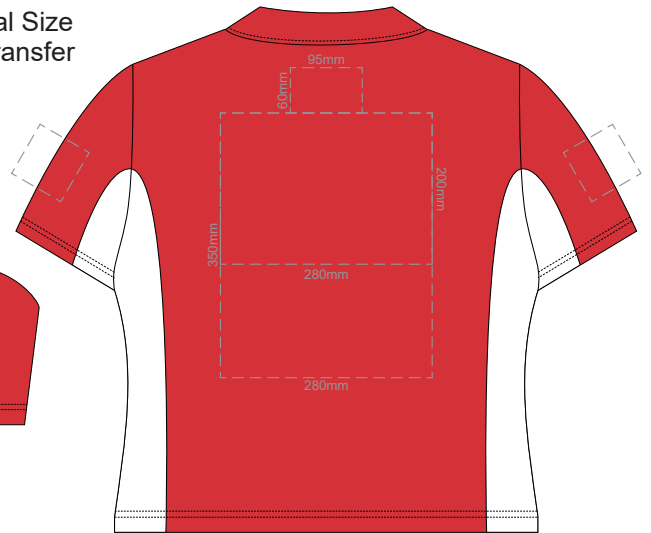

**WOMENS MEDIUM FRONT**

**WOMENS MEDIUM BACK**

Print area 280x200mm can be rotated to best suit.

10% of Actual Size  
Embroidery

**WOMENS MEDIUM FRONT**

**WOMENS MEDIUM BACK**

10% of Actual Size  
Screen Print

**WOMENS LARGE FRONT**

**WOMENS LARGE BACK**

10% of Actual Size  
Colourflex Transfer

**WOMENS LARGE FRONT**

**WOMENS LARGE BACK**

Print area 280x200mm can be rotated to best suit.

10% of Actual Size  
Embroidery

**WOMENS LARGE FRONT**

**WOMENS LARGE BACK**

10% of Actual Size  
Screen Print

**WOMENS XL FRONT**

**WOMENS XL BACK**

10% of Actual Size  
Colourflex Transfer

**WOMENS XL FRONT**

**WOMENS XL BACK**

Print area 280x200mm can be rotated to best suit.

10% of Actual Size  
Embroidery

**WOMENS XL FRONT**

**WOMENS XL BACK**

**WOMENS 2XL FRONT**

10% of Actual Size  
Screen Print

**WOMENS 2XL BACK**

**WOMENS 2XL FRONT**