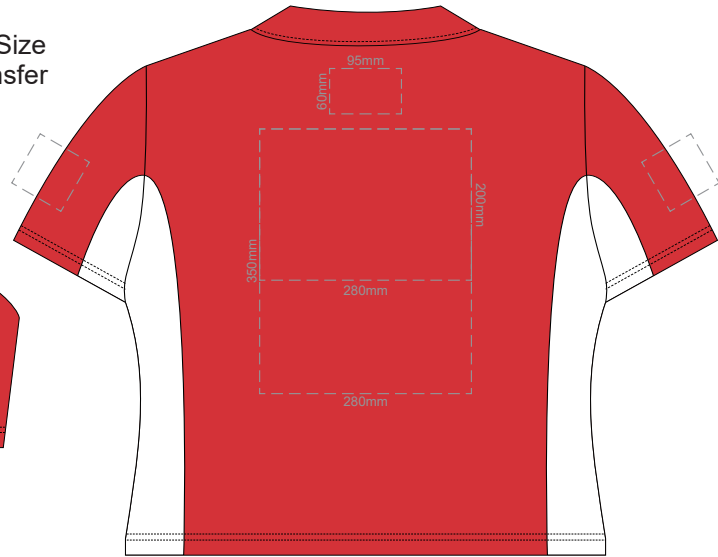

**WOMENS MEDIUM FRONT**

**WOMENS MEDIUM BACK**

Print area 280x200mm can be rotated to best suit.

10% of Actual Size  
Embroidery

**WOMENS MEDIUM FRONT**

**WOMENS MEDIUM BACK**

10% of Actual Size  
Screen Print

Print area 280x200mm can be rotated to best suit.

10% of Actual Size  
Embroidery

**WOMENS XL FRONT**

**WOMENS XL BACK**

**WOMENS 2XL FRONT**

10% of Actual Size  
Screen Print

**WOMENS 2XL BACK**

**WOMENS 2XL FRONT**

10% of Actual Size  
Colourflex Transfer

**WOMENS 2XL BACK**

Print area 280x200mm can be rotated to best suit.

**WOMENS 2XL FRONT**

10% of Actual Size  
Embroidery

**WOMENS 2XL BACK**

10% of Actual Size  
Screen Print

**WOMENS 3XL FRONT**

**WOMENS 3XL BACK**

10% of Actual Size  
Colourflex Transfer

**WOMENS 3XL FRONT**

**WOMENS 3XL BACK**

Print area 280x200mm can be rotated to best suit.

10% of Actual Size  
Embroidery

**WOMENS 3XL FRONT**