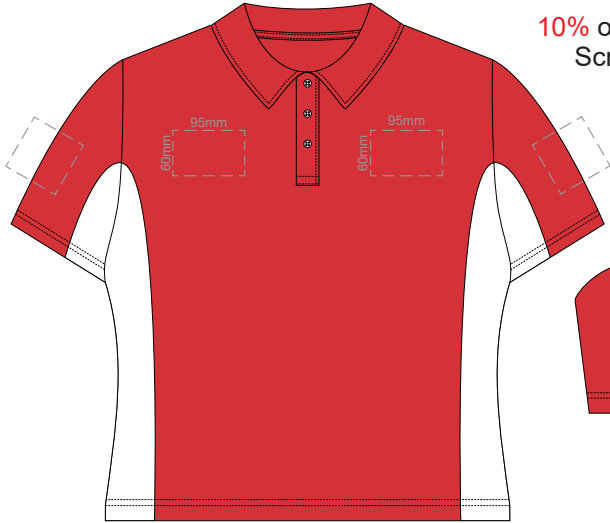

10% of Actual Size  
Screen Print

10% of Actual Size  
Colourflex Transfer

10% of Actual Size  
Embroidery

10% of Actual Size  
Screen Print

**WOMENS MEDIUM FRONT**

**WOMENS MEDIUM BACK**

10% of Actual Size  
Colourflex Transfer

**WOMENS MEDIUM FRONT**

**WOMENS MEDIUM BACK**

Print area 280x200mm can be rotated to best suit.

10% of Actual Size  
Embroidery

**WOMENS MEDIUM FRONT**

**WOMENS MEDIUM BACK**

10% of Actual Size  
Screen Print

**WOMENS LARGE FRONT**

**WOMENS LARGE BACK**

10% of Actual Size  
Colourflex Transfer

**WOMENS LARGE FRONT**

**WOMENS LARGE BACK**

Print area 280x200mm can be rotated to best suit.

10% of Actual Size  
Embroidery

Print area 280x200mm can be rotated to best suit.

10% of Actual Size  
Embroidery

**WOMENS XL FRONT**

**WOMENS XL BACK**

**WOMENS 2XL FRONT**

10% of Actual Size  
Screen Print

**WOMENS 2XL BACK**

**WOMENS 2XL FRONT**