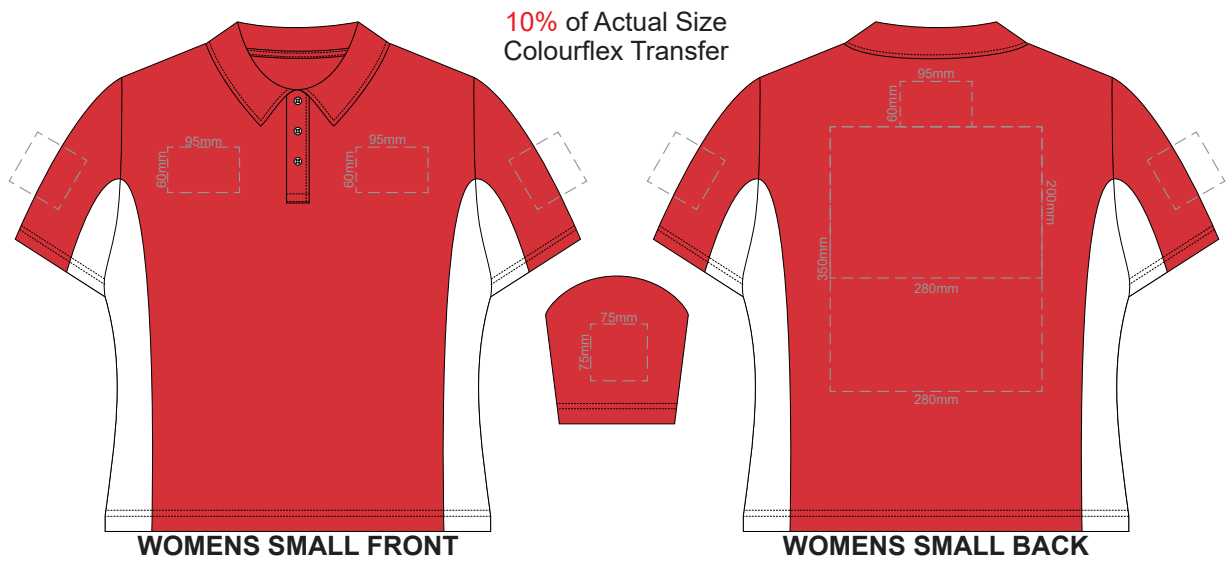

10% of Actual Size  
Screen Print

10% of Actual Size  
Colourflex Transfer

10% of Actual Size  
Embroidery

10% of Actual Size  
Screen Print

**WOMENS MEDIUM FRONT**

**WOMENS MEDIUM BACK**

10% of Actual Size  
Colourflex Transfer

**WOMENS MEDIUM FRONT**

**WOMENS MEDIUM BACK**

Print area 280x200mm can be rotated to best suit.

10% of Actual Size  
Embroidery

**WOMENS MEDIUM FRONT**

**WOMENS MEDIUM BACK**

10% of Actual Size  
Screen Print

**WOMENS LARGE FRONT**

**WOMENS LARGE BACK**

10% of Actual Size  
Colourflex Transfer

**WOMENS LARGE FRONT**

**WOMENS LARGE BACK**

Print area 280x200mm can be rotated to best suit.

10% of Actual Size  
Embroidery

Print area 280x200mm can be rotated to best suit.

10% of Actual Size  
Embroidery

**WOMENS XL FRONT**

**WOMENS XL BACK**

**WOMENS 2XL FRONT**

10% of Actual Size  
Screen Print

**WOMENS 2XL BACK**

**WOMENS 2XL FRONT**