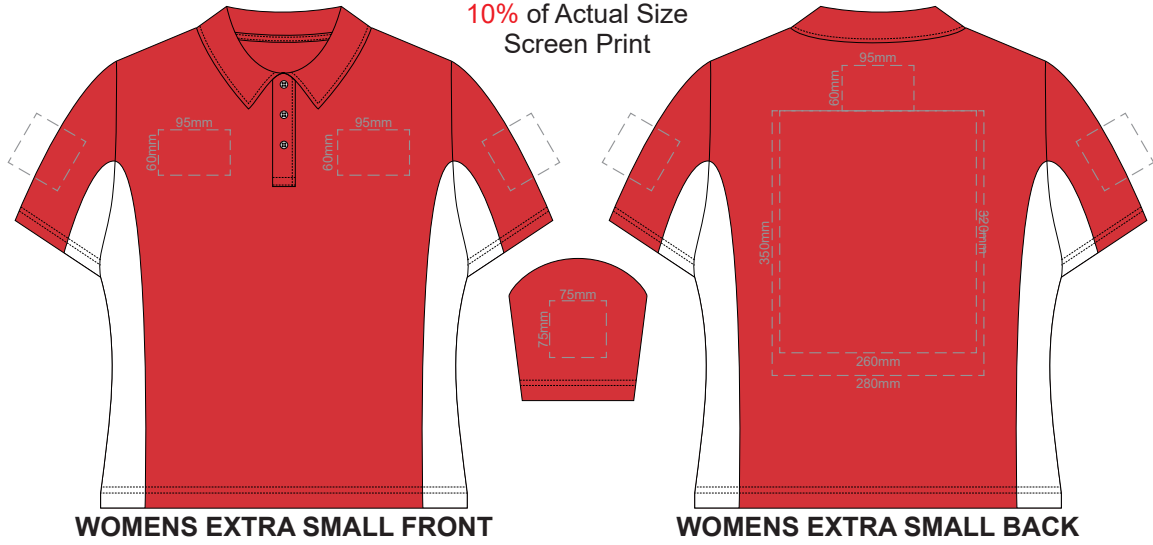

10% of Actual Size  
Screen Print

10% of Actual Size  
Colourflex Transfer

10% of Actual Size  
Embroidery

10% of Actual Size  
Screen Print

**WOMENS MEDIUM FRONT**

**WOMENS MEDIUM BACK**

10% of Actual Size  
Colourflex Transfer

**WOMENS MEDIUM FRONT**

**WOMENS MEDIUM BACK**

Print area 280x200mm can be rotated to best suit.

10% of Actual Size  
Embroidery

**WOMENS MEDIUM FRONT**

**WOMENS MEDIUM BACK**

10% of Actual Size  
Screen Print

**WOMENS LARGE FRONT**

**WOMENS LARGE BACK**

10% of Actual Size  
Colourflex Transfer

**WOMENS LARGE FRONT**

**WOMENS LARGE BACK**

Print area 280x200mm can be rotated to best suit.

10% of Actual Size  
Embroidery

Print area 280x200mm can be rotated to best suit.

10% of Actual Size  
Embroidery

**WOMENS XL FRONT**

**WOMENS XL BACK**

**WOMENS 2XL FRONT**

10% of Actual Size  
Screen Print

**WOMENS 2XL BACK**

**WOMENS 2XL FRONT**