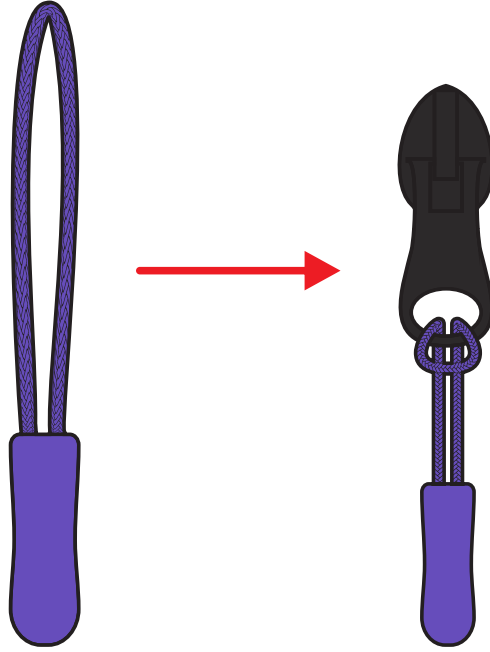

MENS 4XL BACK

COLOURED PLASTIC PULLERS
(OPTIONAL EXTRAS)

Pullers visualization when assembled