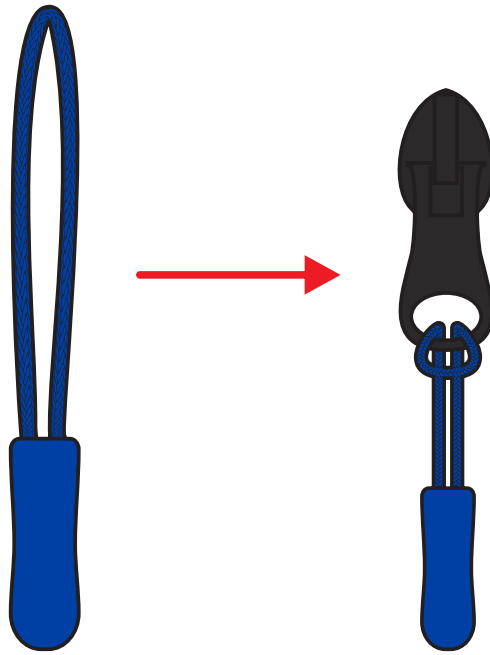

COLOURED PLASTIC PULLERS
(OPTIONAL EXTRAS)

STANDARD
PULLER COLOUR

OPTIONAL EXTRA
PULLER COLOURS

Pullers visualization when assembled